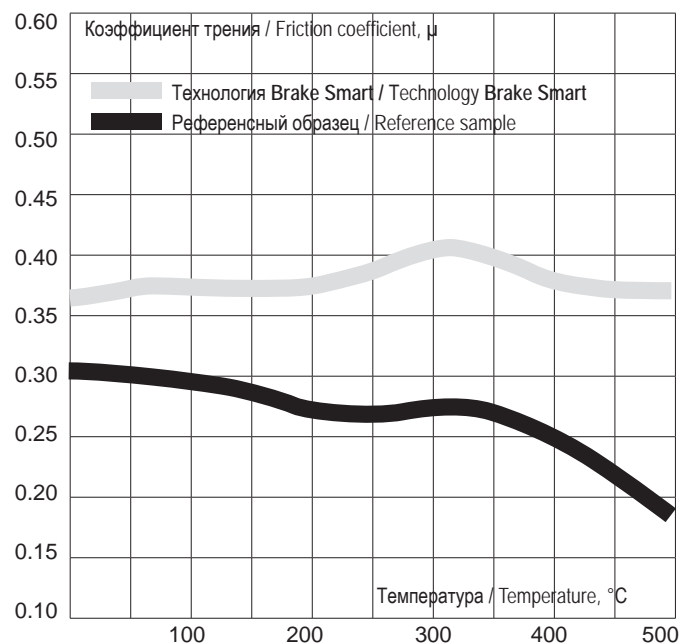

Стабильная эффективность торможения в широком диапазоне температур / Stable braking efficiency in wide temperature range