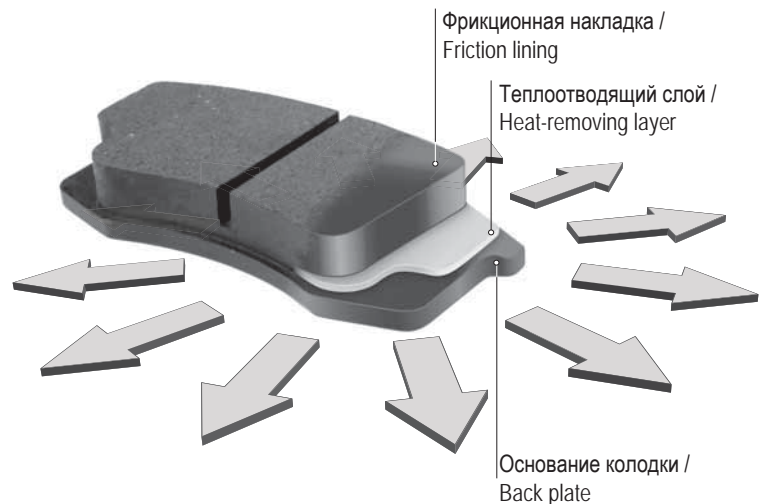

Optimal formula of multicomponent friction material mixture secures reduction in braking distance without decreasing of comfort during driving, increases working and resource characteristics of WEEN brake pads.

With balanced formula of friction material WEEN brake pads have minimal aggressive impact on brake discs and drums.

Due to strict technical conditions observance during production, strength of friction lining and back plate connection exceeds requirements by 4 times.

Brake Smart technology - is usage of specially designed heat-removing layer between friction lining and back plate. Purpose of this layer application is efficient removing of excess heat generated from working area of brake pad and disc contact during braking process.

Brake Smart technology developed for critical operating conditions during modeling of which were laid parameters surpassing standard conditions. Thanks to Brake Smart technology effectiveness of temperature reducing in friction area runs up to 27%, stabilizing friction coefficient at high temperature conditions.

Manufactured with Brake Smart technology brake pads WEEN - innovative solutions and uncompromising stand to quality.