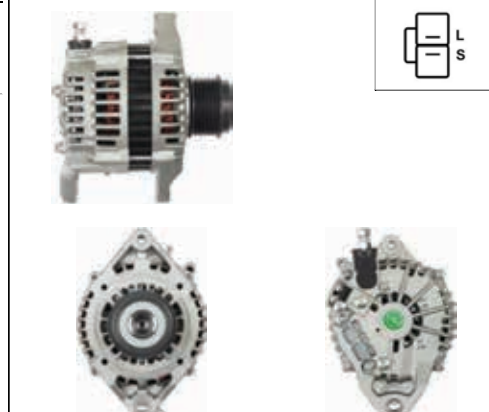

A2023(P)

Cross: Hitachi LR190-752, LR190-752B
HC PARTS JA1602IR, **BOSCH** 0986049800
Size A 37.50, **Size B** 13.00, **Size C** 80.00, **Voltage** 12, **Amp.** 90
For: NISSAN
In offer also: A2023