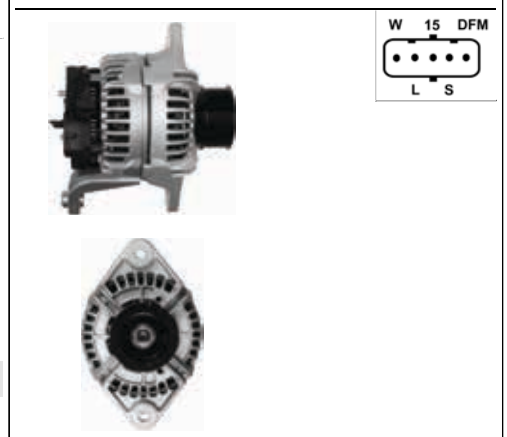

A0139

Cross: Bosch 0124655008, 0124655012, 0124655019
HC PARTS CA1883IR, **CARGO** 114212
Size B 14, **Size C** 105.5, **Voltage** 24, **Amp.** 110
For: RENAULT V.I., VOLVO
In offer also: A0063