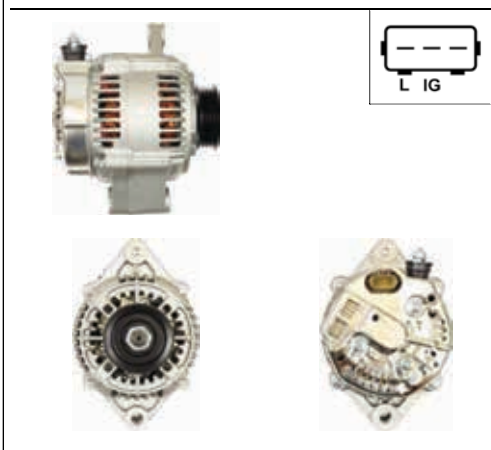

A6185

Cross: Denso 101211-9180, 102211-1430
HC PARTS JA1356IR, **CARGO** 111950
Size A 88, Size B 58, Voltage 12, Amp. 85
For: SUZUKI