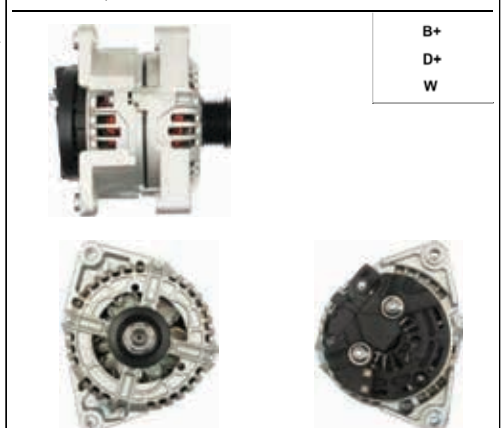

A0052

Cross: Bosch 0124515005, 0124515080, 0986044000
HC PARTS CA1577IR, **CARGO** 112415

Size A 51, **Size B** 33.5, **Size C** 54.5, **Voltage** 12, **Amp.** 120

For: OPEL, VAUXHALL