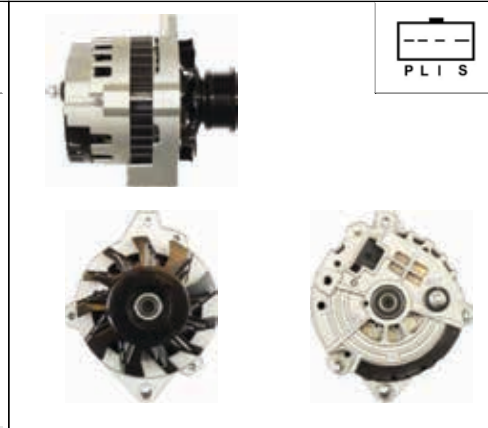

A1003

Cross: Delco 10479990, 10479999, 219091, 96224432
HC PARTS CA1386IR, **CARGO** 111708
Size A 87, **Size B** 50.8, **Voltage** 12, **Amp.** 85
For: CHEVROLET, DAEWOO