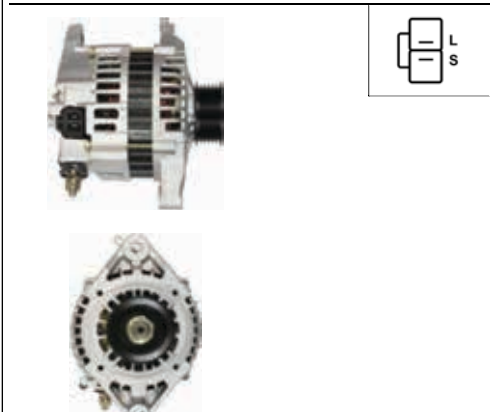

A2006

Cross: Hitachi LR180-751, LR180-751B, LR180-762
HC PARTS JA1607IR, **CARGO** 113317, 113371
Size A 38, **Size B** 13, **Size C** 80, **Voltage** 12, **Amp.** 80
For: NISSAN