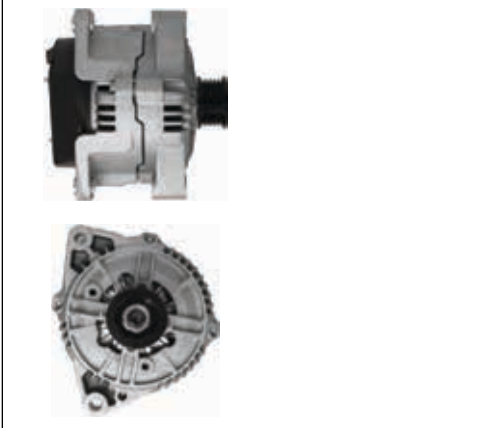

A0174

Cross: Bosch 0123510043, 0986044000
HC PARTS CA1328IR, **CARGO** 111998
Size A 50.5, **Size B** 33.3, **Size C** 57, **Voltage** 12, **Amp.** 120
For: AUDI, FORD, OPEL, SEAT, VOLVO, VW