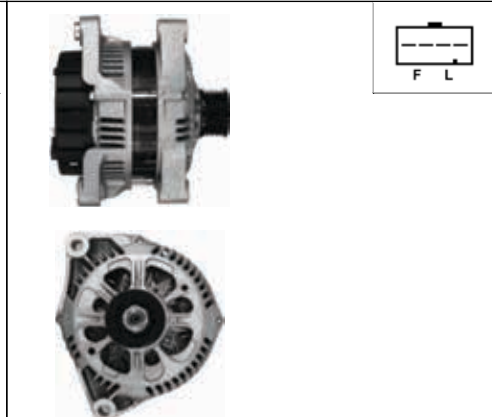

A3036

Cross: Valeo 2542201, 436753, A14VI23, NA538
HC PARTS CA1495IR, **BOSCH** 0986044521
Size A 51.5, Size B 30, Size C 57.5, Voltage 12, Amp. 150
For: OPEL, VAUXHALL