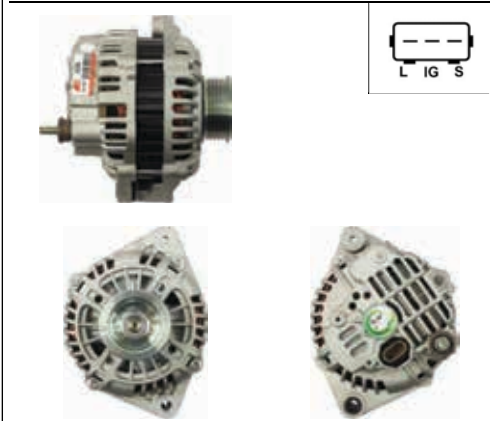

A5288

Cross: Mitsubishi A4TA8494, A4TA0594, A004TA8494
HC PARTS CA1633IR, **CARGO** 112427
Size A 90.60, **Size B** 59.00, **Voltage** 24, **Amp.** 90
For: IVECO
In offer also: A0136