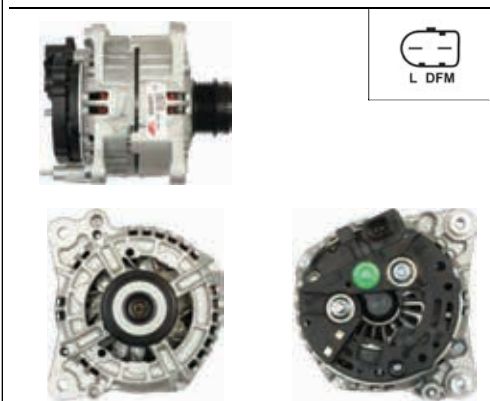

A0046(P)

Cross: Bosch 0124515026, 0124515083, 0986041870
HC PARTS CA1541IR, **CARGO** 112397

Size A 30, **Size B** 14.5, **Size C** 61, **Voltage** 12, **Amp.** 120

For: AUDI, SKODA, VW

In offer also: A0046