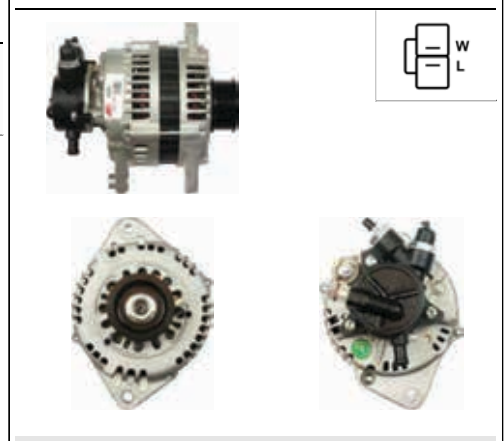

A2003

Cross: Hitachi LR1100-502, LR1100-502B
HC PARTS JA15211R, **CARGO** 112271, **AS-PL** A2003
Size A 36, **Size B** 13, **Size C** 69, **Voltage** 12, **Amp.** 100
For: HONDA, OPEL, VAUXHALL