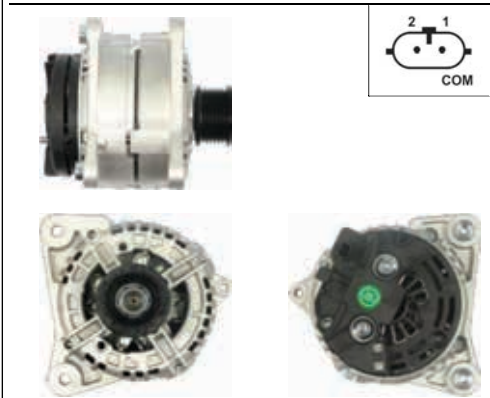

A0279

Cross: Bosch 0124425039, 0124425069
HC PARTS CA1878IR, **CASCO** CAL10388GS
Size A 18, Size B 14, Size C 61.5, Voltage 12, Amp. 120
For: RENAULT