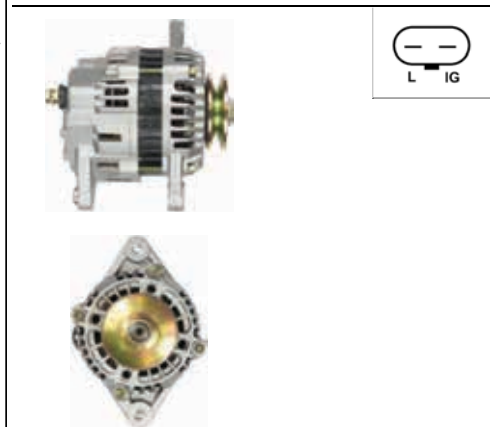

A9004

Cross: Delco 219170, 219235, 219251, 219292
HC PARTS JA1600IR, **CARGO** 111847, **AS-PL** A9004
Size A 43, **Size B** 16, **Size C** 66.5, **Voltage** 12, **Amp.** 65
For: CHEVROLET, DAEWOO