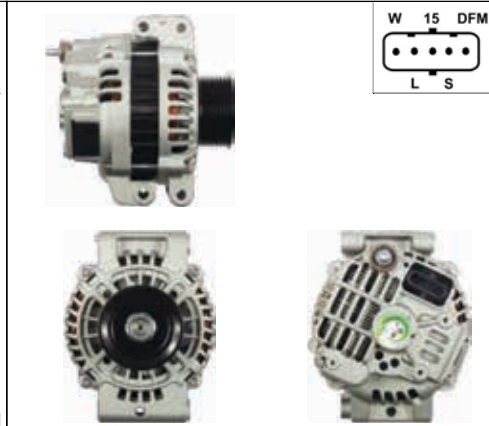

A5281

Cross: Mitsubishi A4TR5491, A004TR5491
HC PARTS CA1880IR, **AS-PL** UD11326A

Size A 20.50, **Size C** 35.50, **Voltage** 24, **Amp.** 100

For: SCANIA