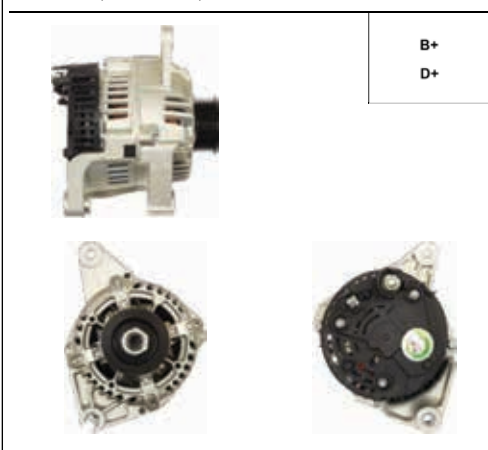

B+
D+

A3029
Cross: Valeo 2541725, 2541725B, 2541725H
HC PARTS CA1038IR, **CARGO** 112287
Size A 53, **Size B** 27, **Size C** 56, **Voltage** 12, **Amp.** 70
For: CITROEN, NISSAN, PEUGEOT, ROVER