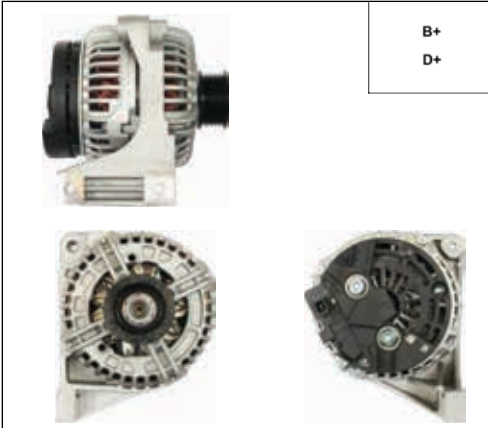

ALTERNATORS BOSCH

B+
D+

A0060

Cross: Bosch 0124515017, 0124515018, 0986041150
HC PARTS CA1443IR, **CARGO** 112078

Size A 46, **Size B** 108.5, **Size C** 81.5, **Voltage** 12, **Amp.** 120

For: VOLVO