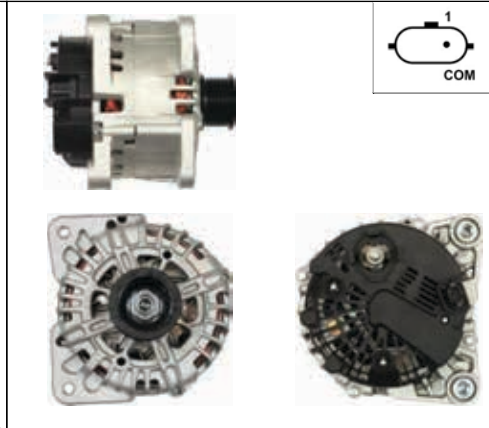

A3169

Cross: Valeo 440188, TG15C124
DELCO DRA1027, **RENAULT** 8200846074
Size A 34, Size B 13.5, Size C 61, Voltage 12, Amp. 150
For: RENAULT