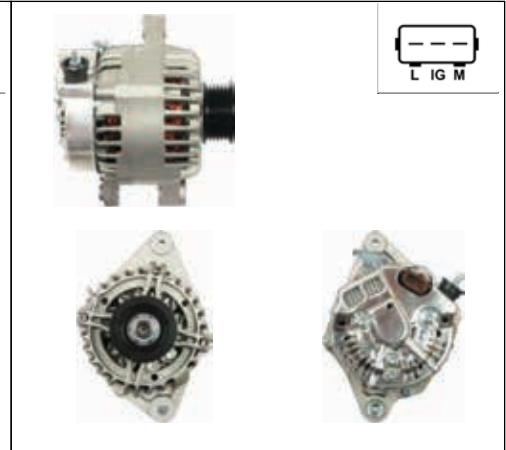

A6013

Cross: Denso 102211-8010, 102211-8200
HC PARTS JA1800IR, **AS-PL** A6013
Size A 48, **Size B** 27, **Size C** 39, **Voltage** 12, **Amp.** 90
For: TOYOTA