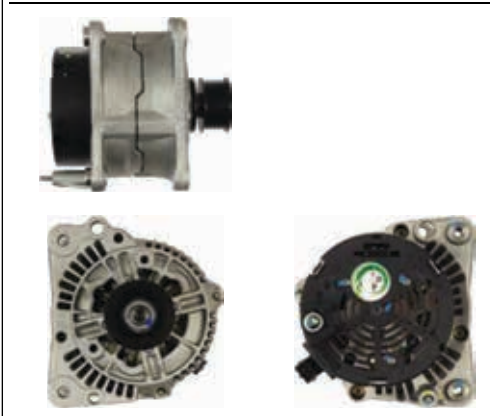

A0131(BOSCH)

Cross: Bosch 0123310019, 0120485043, 0123310001
HC PARTS CA827IR, **CARGO** 111353
Size A 40.00, **Size B** 14.00, **Size C** 61.00, **Voltage** 12, **Amp.** 70
For: FORD, SEAT, SKODA, VW
In offer also: A0131