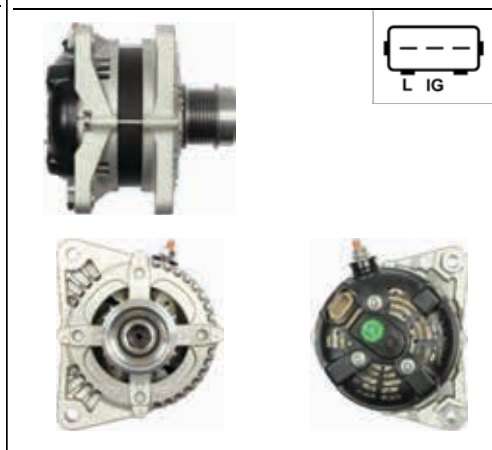

A6125

Cross: Denso 104210-4660
HC PARTS CA19911R, **CARGO** 115305, **AS-PL** A6125
Size A 32, **Size B** 16, **Size C** 53.5, **Voltage** 12, **Amp.** 140
For: SUZUKI