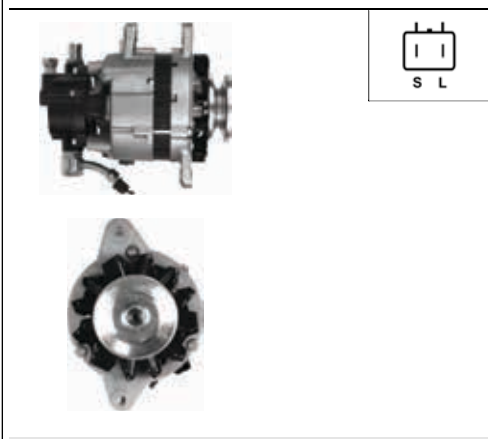

A9007

Cross: Hyundai / Kia 37300-42502, 37300-42620
HC PARTS JA1618IR, **BOSCH** 0986080910
Size A 45, **Size B** 13, **Size C** 54.5, **Voltage** 12, **Amp.** 65
For: HYUNDAI