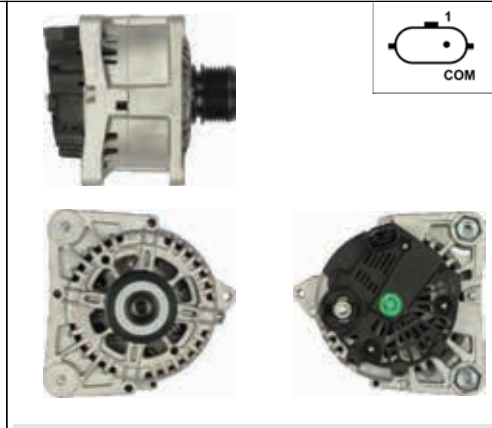

A3103

Cross: Valeo 2543206, 2543564, 2605275, TG11C041
HC PARTS CA1975IR, **AS-PL** A3103
Size A 38, **Size B** 14, **Size C** 61, **Voltage** 12, **Amp.** 110
For: RENAULT
In offer also: A3103(VALEO)