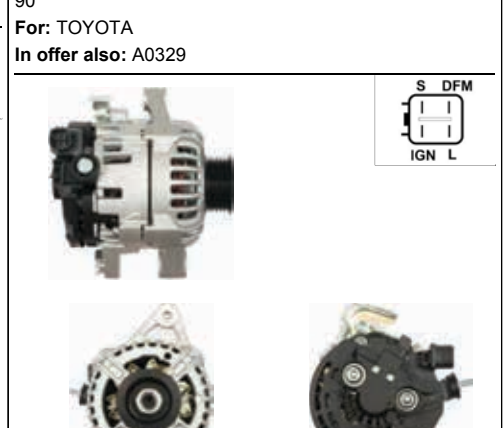

A0329

Cross: Bosch 0124225053, 0124225054, 0986080450
HC PARTS CA1929IR, CA1942IR, AS-PL UD10808A
Size A 50, **Size B** 27.3, **Size C** 38.5, **Voltage** 12, **Amp.** 80
For: TOYOTA
In offer also: A0328