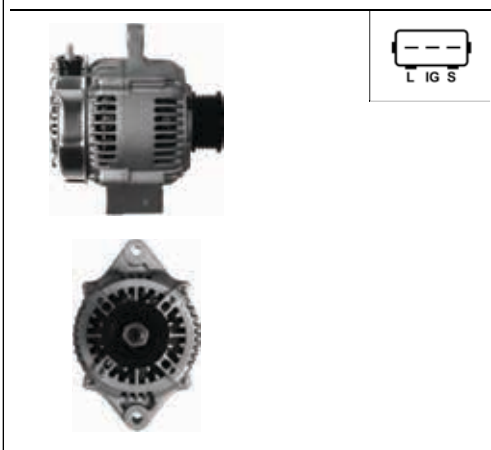

A6032

Cross: Denso 101211-0580, 101211-0581
HC PARTS JA1369IR, **CARGO** 111537
Size A 90, **Size B** 58, **Voltage** 12, **Amp.** 70
For: TOYOTA