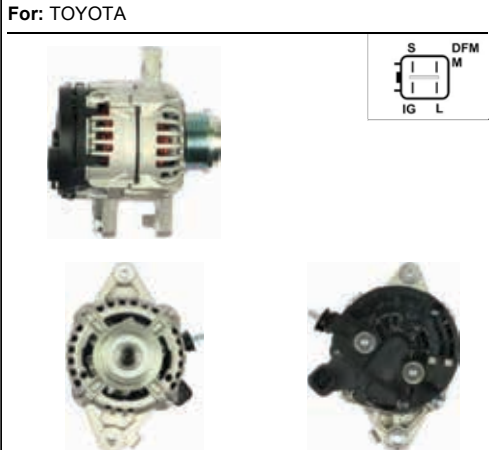

A0241
Cross: Bosch 0124225055
HC PARTS CA1930IR, **CARGO** 114291
Size A 30.5, **Size B** 16.5, **Size C** 41, **Voltage** 12, **Amp.** 90
For: TOYOTA