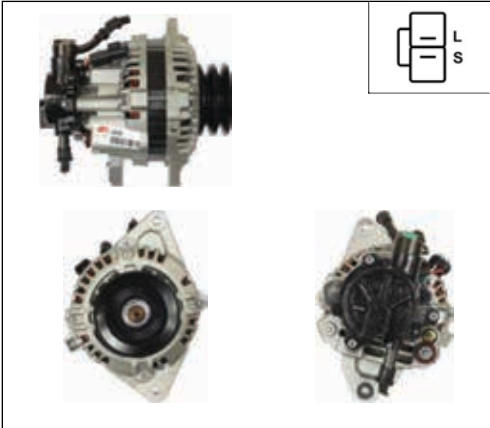

ALTERNATORS OTHER

A9100

Cross: Hyundai
HC PARTS JA983IR, **AS-PL** UD02569A
Size A 44.00, **Size B** 13.00, **Size C** 54.50, **Voltage** 12, **Amp.** 75
For: HYUNDAI
In offer also: A5012