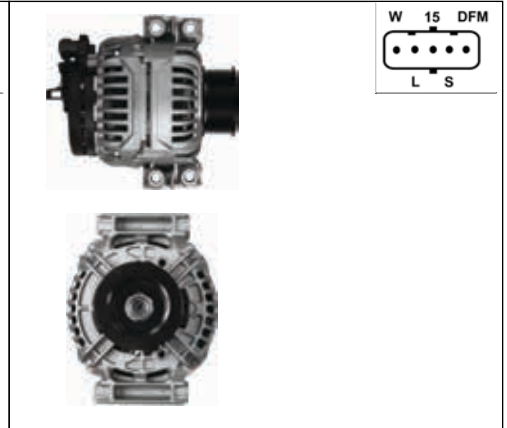

A0137

Cross: Bosch 0124555008, 0986046580
HC PARTS CA1851IR, **CARGO** 114028
Size A 22, **Size B** 85, **Voltage** 24, **Amp.** 80
For: SCANIA
In offer also: A0124