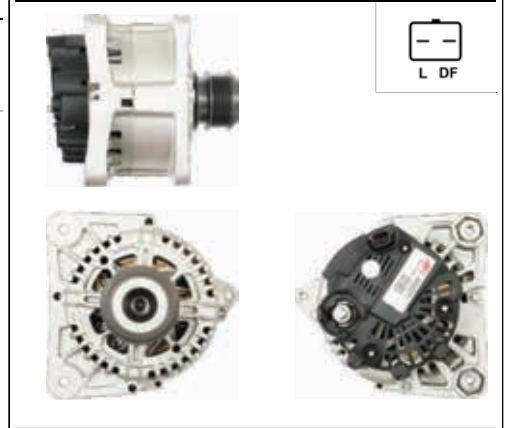

A3052(P)

Cross: Valeo 2542664, 2542945, 2543560, 2543562
HC PARTS CA1762IR, **CARGO** 112460
Size A 41.5, **Size B** 14.5, **Size C** 61, **Voltage** 12, **Amp.** 110
For: NISSAN, RENAULT
In offer also: A3052