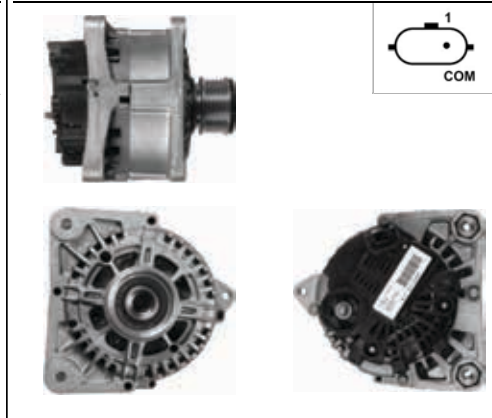

A3103(VALEO)

Cross: Valeo 2543206, 2543564, 2605275, TG11C041
HC PARTS CA1975IR, **ELSTOCK** 28-5767
Size A 38.5, **Size B** 14, **Size C** 61, **Voltage** 12, **Amp.** 110
For: RENAULT
In offer also: A3103