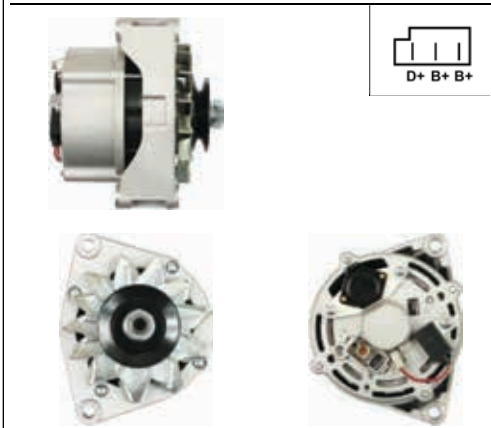

A0069

Cross: Bosch 0120400858, 0120400859, 0120489061
HC PARTS CA87IR, **CARGO** 110358
Size A 77, **Size B** 56, **Voltage** 12, **Amp.** 55
For: MERCEDES BENZ, MERCEDES BENZ TRUCKS & BUSES, SEAT