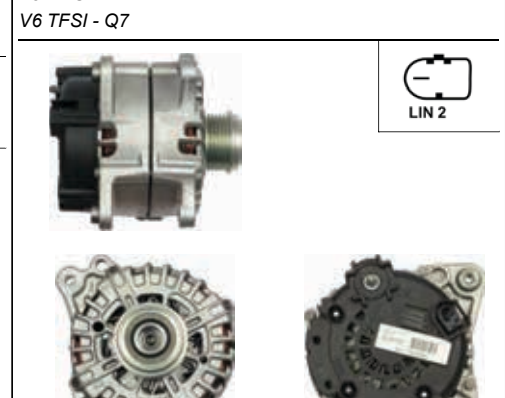

A3124(VALEO)

Cross: Valeo 439817, 440471, FG23S066
PSH 205.551.220
Size A 17, **Size B** 14, **Size C** 61
For: AUDI
V6 TDI - Q7