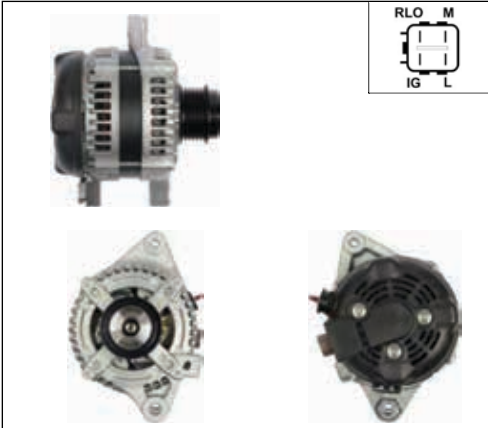

ALTERNATORS DENSO

A6061(DENSO)

Cross: Denso 104210-2180, 104210-2181
HC PARTS CA2126IR, **AS-PL** UD10094A
Size A 15, **Size B** 20, **Size C** 51, **Voltage** 12, **Amp.** 100
For: TOYOTA
In offer also: A6061