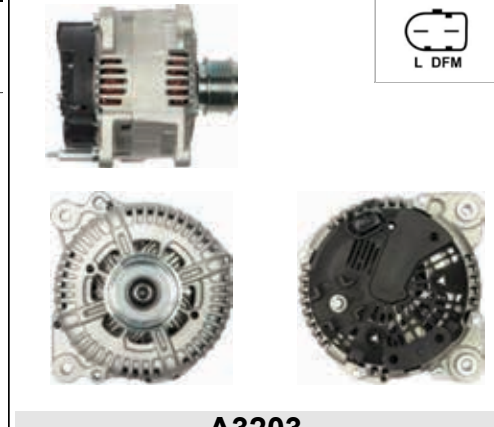

A3203

Cross: Valeo 2542783, 2605717, 2605717A, 437555
HC PARTS CA1912IR, **CARGO** 114109
In offer also: A0321