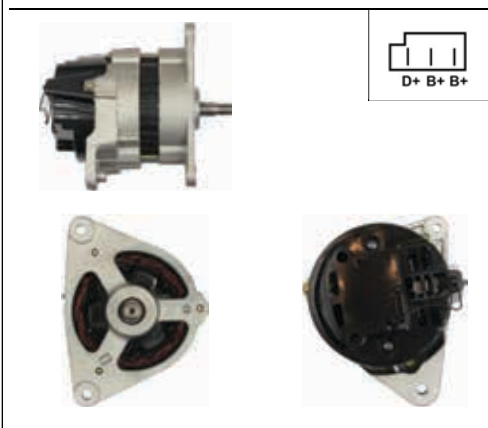

**A4102R**

**Cross:** Magneti Marelli  
**HC PARTS** CA18H, **CARGO** 111185  
**Size B** 10, **Size C** 79.5, **Voltage** 12, **Amp.** 43  
**For:** AUSTIN, CASE, FORD, LAND ROVER, LDV, MG, MORIS, ROVER, TRIUMPH, VAUXHALL