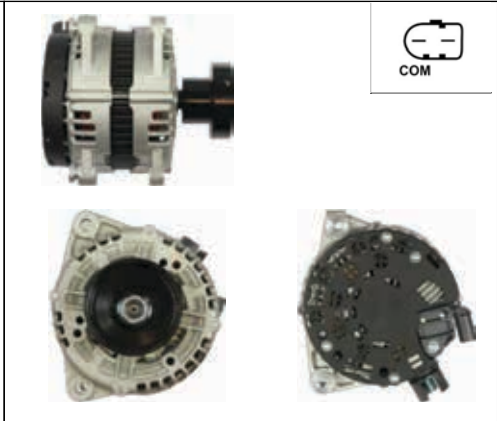

A0283

Cross: Bosch 0121615008, 0121615108, 0986048380
HC PARTS CA1919IR, **CEVAM** 4726
Size A 70, Size B 14, Size C 52, Voltage 12, Amp. 150
For: FORD