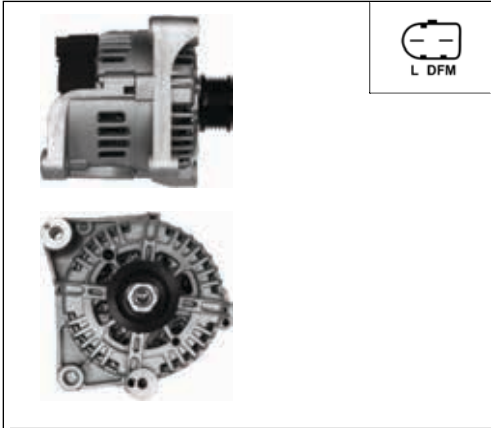

ALTERNATORS VALEO

A3070

Cross: Valeo TG15C012, 2542326A, 2542672
HC PARTS CA1757IR, **CARGO** 113881
Size A 61, **Size B** 28, **Size C** 75.5, **Voltage** 12, **Amp.** 150
For: BMW, LAND ROVER
In offer also: A3070(VALEO)