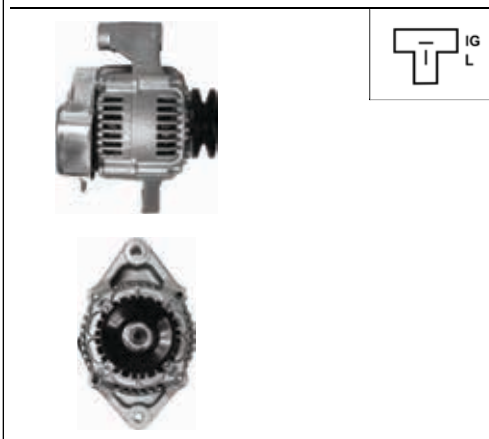

A6024

Cross: Denso 100211-3370, 100211-5730
HC PARTS JA880IR, **CARGO** 111437
Size A 95.5, **Size B** 58, **Voltage** 12, **Amp.** 45
For: DAIHATSU, PIAGGIO