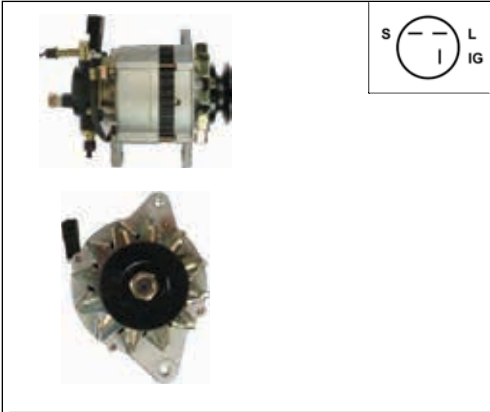

ALTERNATORS HITACHI

A2004

Cross: Hitachi LR150-421, LR150-421C, LR150-434
HC PARTS JA761IR, **CARGO** 111267
Size A 50, **Size B** 13.5, **Size C** 80, **Voltage** 12, **Amp.** 50
For: ISUZU, OPEL, VAUXHALL