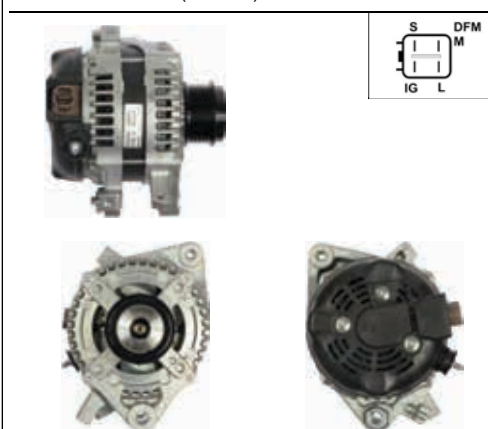

A6062(DENSO)

Cross: Denso 104210-2310, DAN1012
DELCO DRA0888, **ELSTOCK** 28-6560
Size A 10, **Size B** 19, **Size C** 36.5, **Voltage** 12, **Amp.** 100
For: DAIHATSU, TOYOTA
In offer also: A6062