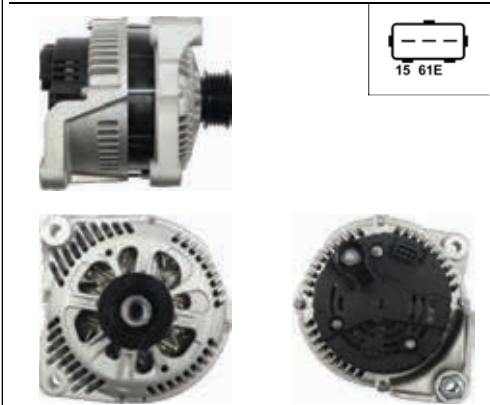

A3272

Cross: Valeo 2542265, 2542265A, 2542265B
HC PARTS CA1631IR, **CARGO** 112472
Size A 61.00, **Size B** 28.00, **Size C** 75.50, **Voltage** 12, **Amp.** 100
For: LAND ROVER, MG, ROVER
In offer also: A3072