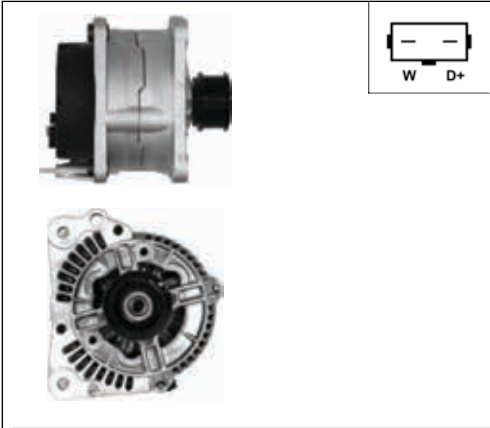

ALTERNATORS BOSCH

A0131

Cross: Bosch 0120485043, 0123310001, 0123310019
HC PARTS CA827IR, **CARGO** 111353
Size A 40, **Size B** 14, **Size C** 61, **Voltage** 12, **Amp.** 70
For: FORD, SEAT, SKODA, VW
In offer also: A0131(BOSCH)