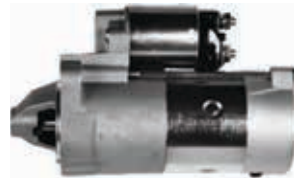

S5050

Cross: Mitsubishi M2T85271
HC PARTS CS1444, **CASCO** CST35191AS

Size A 66, **Size B** 3, **Power** 2, **Voltage** 12, **No./mount. holes** 3, **No./mount. holes with thread** 3, **No./teeth (fits into)** 10, **rotation** CW

For: SUZUKI