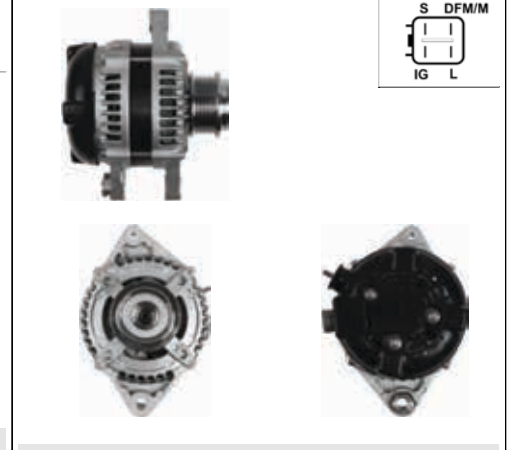

A6038

Cross: Denso 104210-4101, 104210-4102
HC PARTS CA1964IR, **BOSCH** 0986082020
Size A 30, **Size B** 16, **Size C** 41, **Voltage** 12, **Amp.** 100
For: TOYOTA
In offer also: A6038(DENSO)