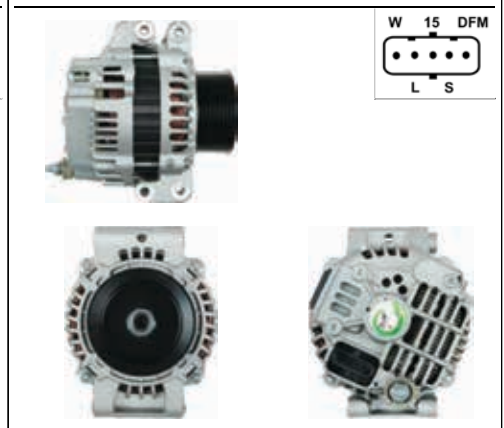

A5331

Cross: Mitsubishi A4TR5691, A004TR5691
HC PARTS CA1880IR, **AS-PL** UD12187A
Size A 20.60, **Size B** 85.10, **Voltage** 24, **Amp.** 100
For: SCANIA