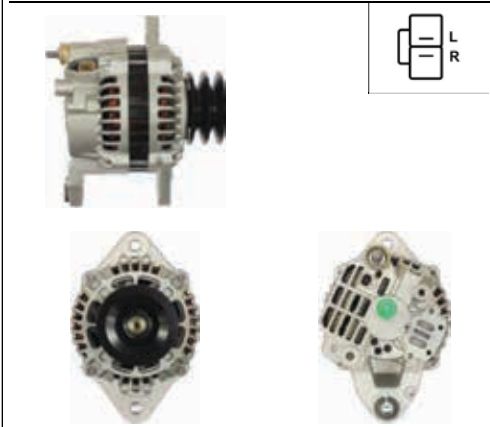

A9101(MANDO)

Cross: Mando
CARGO 113497, **AS-PL** UD02574A
Size A 43.00, **Size B** 13.00, **Size C** 81.00, **Voltage** 24, **Amp.** 40
For: MITSUBISHI, NEW HOLLAND
In offer also: A5222