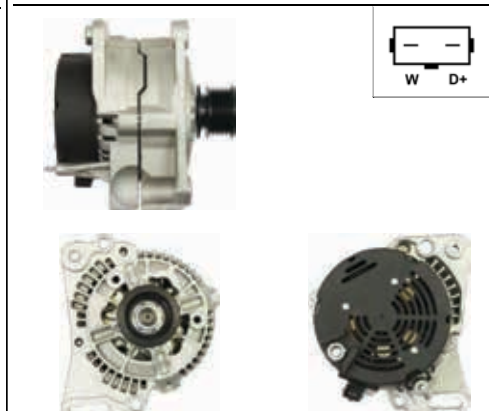

W D+

A0006

Cross: Bosch 0120485036, 0123320002, 0123320006
HC PARTS CA740IR, **CARGO** 111479

Size A 40, Size B 14, Size C 61, Voltage 12, Amp. 90

For: SEAT, VW