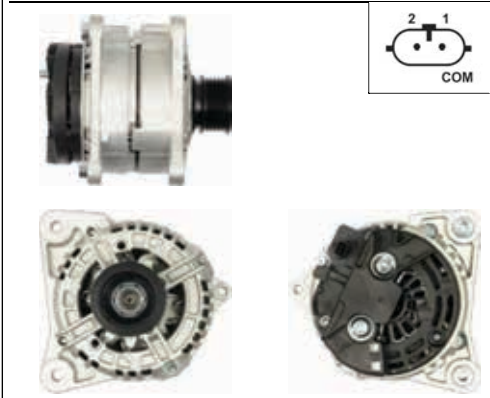

A0278

Cross: Bosch 0124425034, 0124425070, 0986080990
HC PARTS CA1887IR, **CASCO** CAL10346GS
Size A 26, Size B 14, Size C 62, Voltage 12, Amp. 120
For: RENAULT