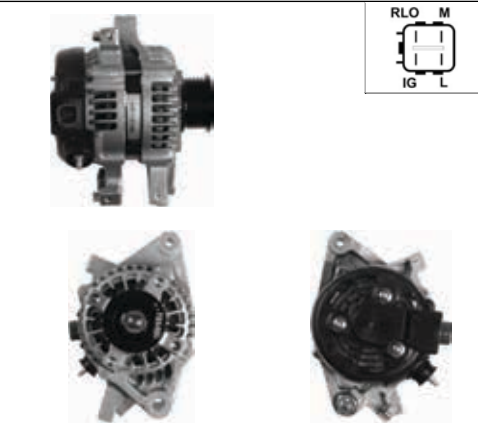

A4088(MM)

Cross: Magneti Marelli
DENSO 104210-9250, DAN1025, DAN960
Size A 30, Size B 19, Size C 36, Voltage 12, Amp. 85
For: TOYOTA
In offer also: A4088