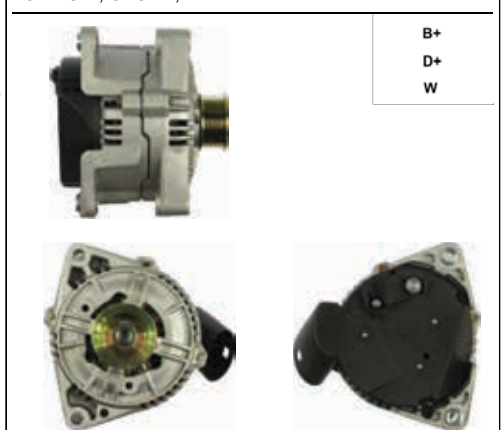

A0051

Cross: Bosch 0123500007, 0123510020, 0123510064
HC PARTS CA1507IR, **CARGO** 112723

Size A 51.5, **Size B** 33.5, **Size C** 53, **Voltage** 12, **Amp.** 120

For: OPEL, VAUXHALL