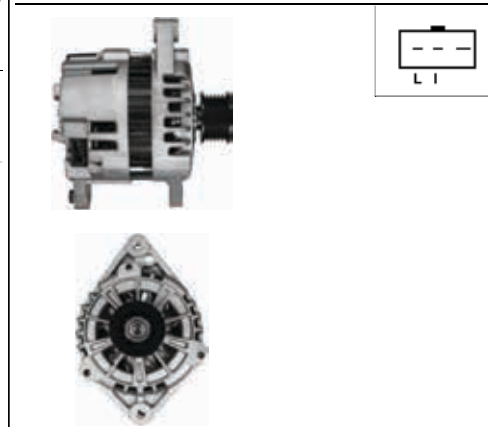

A1005

Cross: Delco 219138, 219202, DRA4137, DRA4137N
HC PARTS CA1672IR, **CARGO** 113349
Size A 37, **Size B** 13, **Size C** 81, **Voltage** 12, **Amp.** 85
For: CHEVROLET, DAEWOO