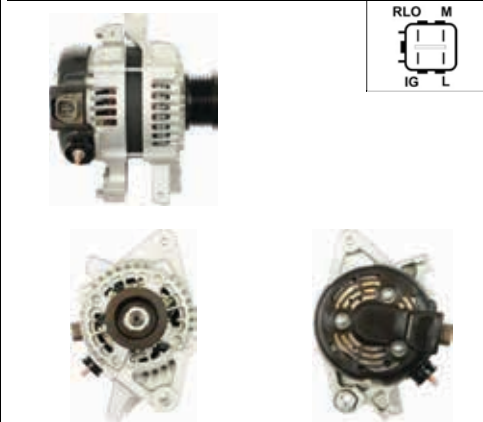

A4088

Cross: Magneti Marelli
DENSO 104210-9250, DAN1025, DAN960
Size A 30, Size B 19, Size C 36, Voltage 12, Amp. 85
For: TOYOTA
In offer also: A4088(MM)