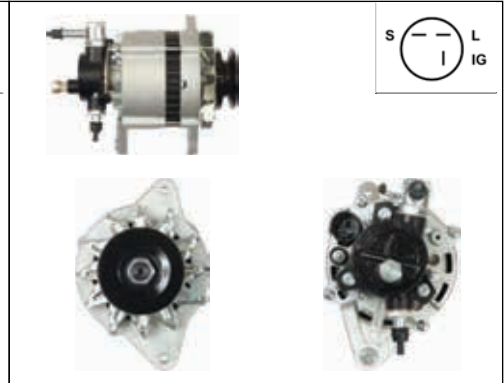

A2025

Cross: Hitachi LR160-446, LR160-446B, LR160-446C
HC PARTS JA873IR, **CARGO** 112228
Size A 49, **Size B** 13, **Size C** 80.5, **Voltage** 12, **Amp.** 70
For: ISUZU, OPEL, VAUXHALL