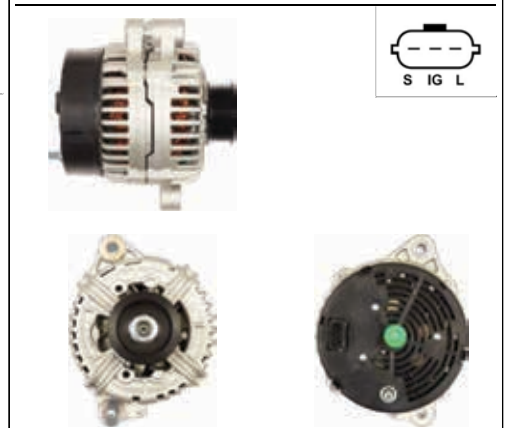

A0320

Cross: Bosch 0123525500, 0123525503
HC PARTS CA2040IR, **CARGO** 113923
Size A 90, **Size B** 58.20, **Voltage** 24, **Amp.** 90
For: IVECO
In offer also: A5041