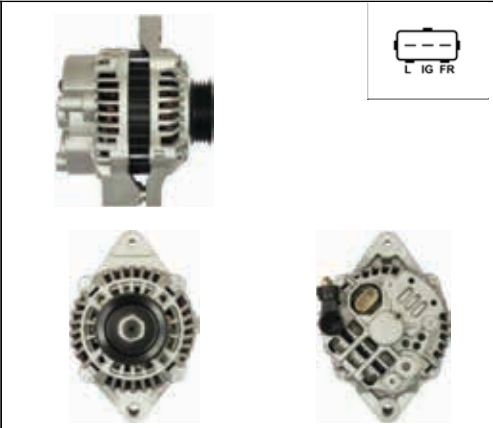

A5059

Cross: Mitsubishi A005TA1091, A005TA1091ZC
HC PARTS JA1520IR, **CARGO** 112349
Size A 89, Size B 57, Voltage 12, Amp. 70
For: HONDA