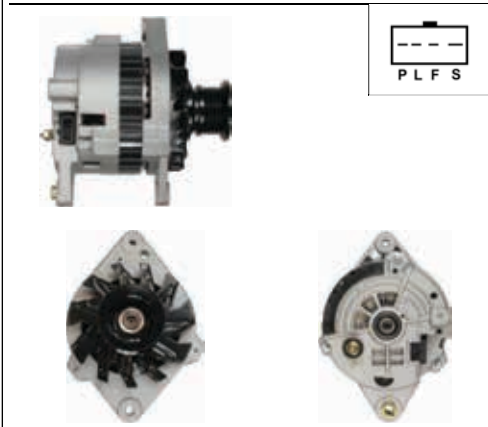

A1002

Cross: Delco 10480000, 10480073, 10490000
HC PARTS CA1396IR, **CARGO** 111846
Size A 46.5, **Size B** 12.5, **Size C** 81, **Voltage** 12, **Amp.** 75
For: CHEVROLET, DAEWOO