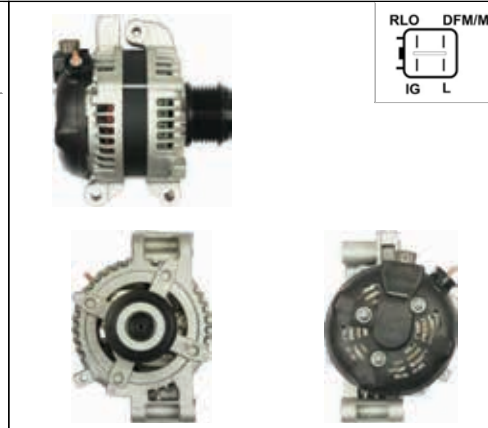

A6063

Cross: Denso 104210-4591, 104210-4770
HC PARTS CA2029IR, **CASCO** CAL40259AS
Size A 25, **Size B** 60, **Size C** 72, **Voltage** 12, **Amp.** 130
For: LEXUS, TOYOTA
In offer also: A6063(DENSO)