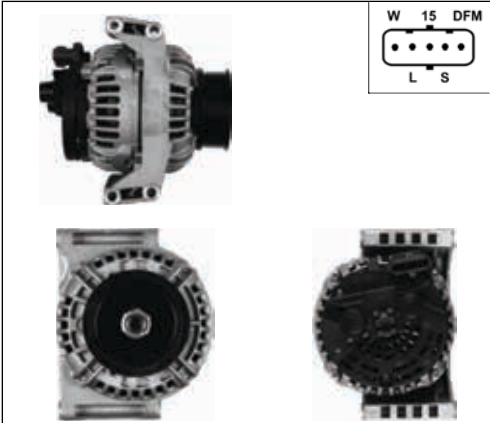

ALTERNATORS BOSCH

A0211

Cross: Bosch 0124555018, 0986049320, 0124555117
HC PARTS CA19171R, **CARGO** 114089, 115495
Size B 97, Size C 39, Voltage 24, Amp. 80
For: BOVA, DAF, SOLARIS