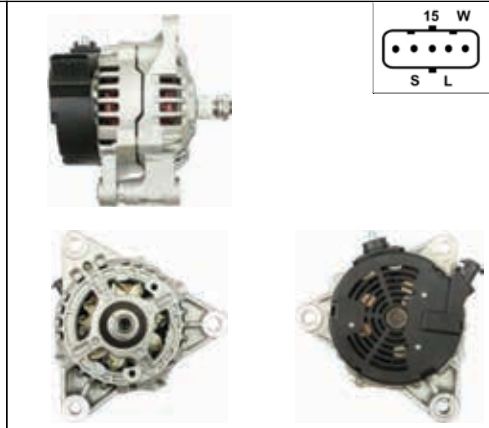

A0175

Cross: Bosch 0123325500, 0986042580, 0986042583
HC PARTS CA1695IR, **CARGO** 113295
Size B 78.5, **Voltage** 24, **Amp.** 55
For: MAN