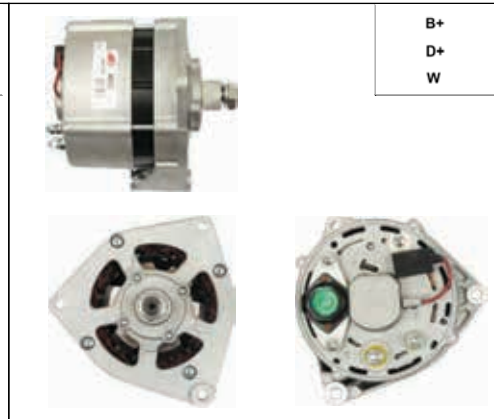

A0030

Cross: Bosch 0120488224, 0120489023, 0120489707
HC PARTS CA3411R, **CARGO** 110766
Size B 56, **Voltage** 24, **Amp.** 27
For: ATLAS COPCO, IVECO, MERCEDES BENZ TRUCKS & BUSES