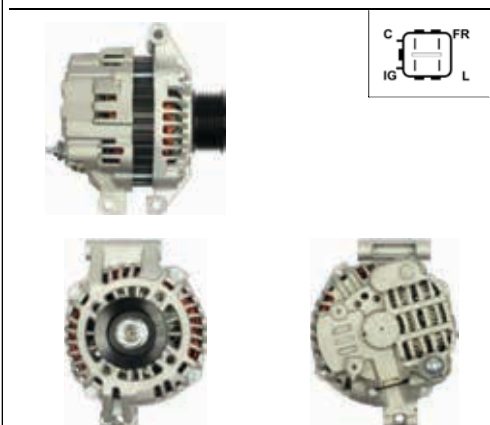

A5040

Cross: Mitsubishi A002TB7591, A002TB7591ZE
HC PARTS JA1728IR, **CASCO** CAL35204AS
Size A 39, **Size B** 31, **Size C** 46, **Voltage** 12, **Amp.** 70
For: HONDA