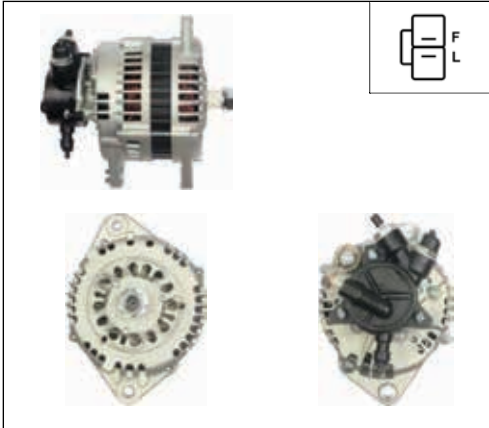

ALTERNATORS HITACHI

A2022

Cross: Hitachi LR1100-507, LR1100-507B
HC PARTS JA1899IR, **CARGO** 113956, **AS-PL** A2022
Size A 35.5, **Size B** 13, **Size C** 66.5, **Voltage** 12, **Amp.** 100
For: OPEL, VAUXHALL
In offer also: A2022(P), A2022(P-INA)