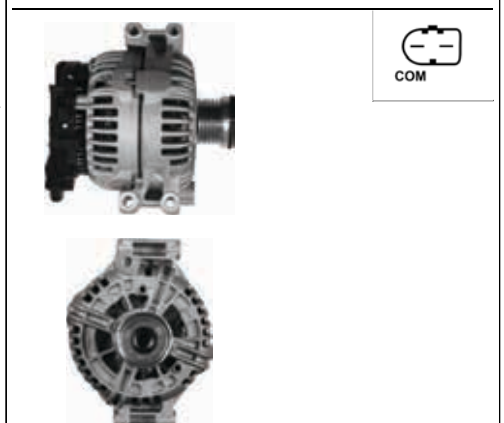

A0217

Cross: Bosch 0124515098
HC PARTS CA16601R, **CARGO** 113294
Size A 30, Size B 63, Size C 42, Voltage 12, Amp. 120
For: BMW