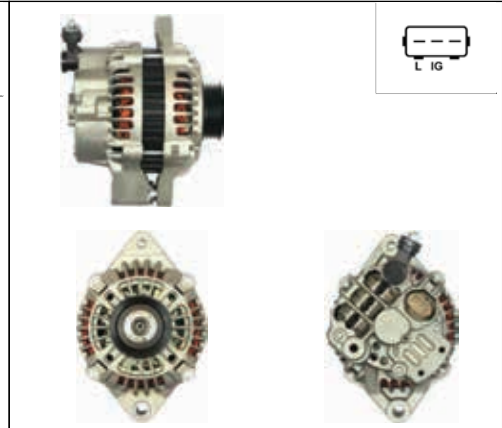

A5052

Cross: Mitsubishi A005TB0891ZE, A005TB1291ZE
HC PARTS CA19431R, **CARGO** 114245
Size A 33, **Size B** 58, **Voltage** 12, **Amp.** 75
For: SUZUKI