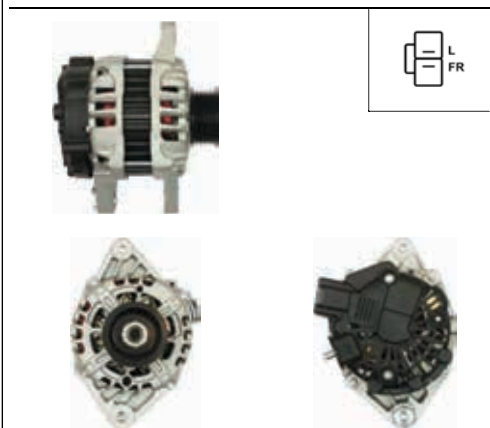

A3176

Cross: Valeo 2655447
HC PARTS CA20201R, **CARGO** 114467
Size A 32, Size B 15.5, Size C 50, Voltage 12, Amp. 90
For: HYUNDAI, KIA