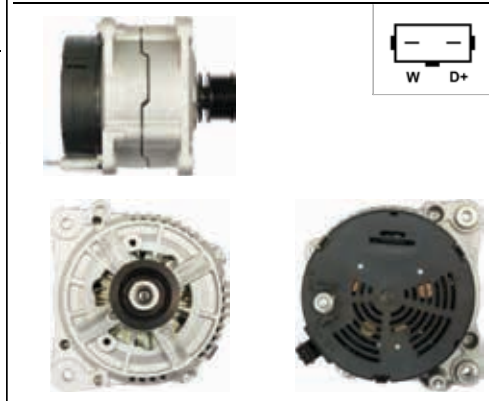

A0048

Cross: Bosch 0120465020, 0123505005, 0123510001
HC PARTS CA828IR, **CARGO** 111733

Size A 39, **Size B** 14, **Size C** 61, **Voltage** 12, **Amp.** 120

For: FORD, SEAT, VW