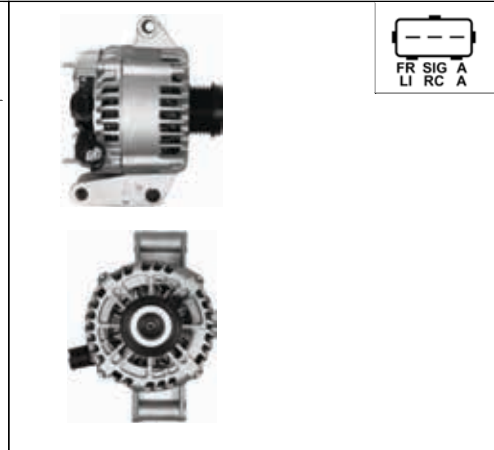

A9016

Cross: Ford 1120213, 1140694, 1151213, 1464782
HC PARTS CA1635IR, **AS-PL** A9016
Size A 40, **Size B** 55, **Size C** 75, **Voltage** 12, **Amp.** 115
For: FORD