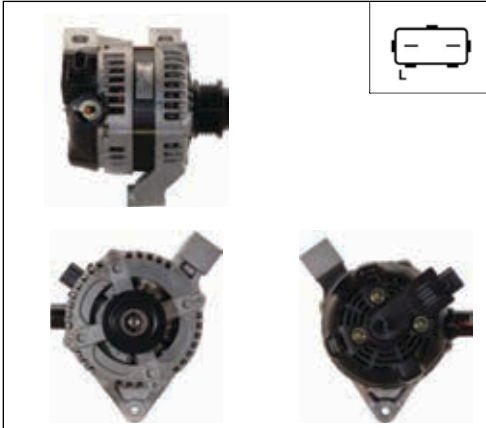

ALTERNATORS MAGNETI MARELLI

A4086(MM)

Cross: Magneti Marelli
DELCO 12734, **DENSO** 104210-4050, 104210-4051
Size A 33, Size C 90, Voltage 12, Amp. 150
For: VOLVO
In offer also: A6292