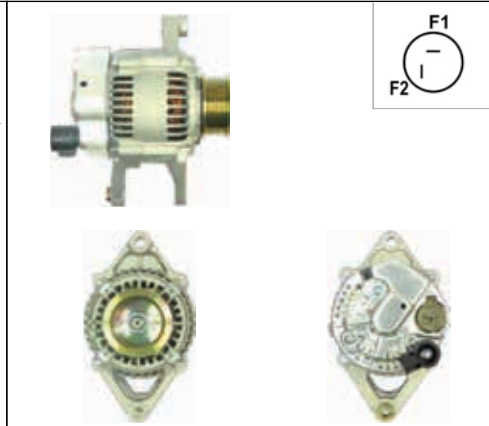

A6097

Cross: Denso 121000-3520, 121000-3521
HC PARTS JA1706, JA1706IR, **CARGO** 112583
Size A 18, **Size B** 12, **Size C** 55, **Voltage** 12, **Amp.** 90
For: CHRYSLER, PLYMOUTH