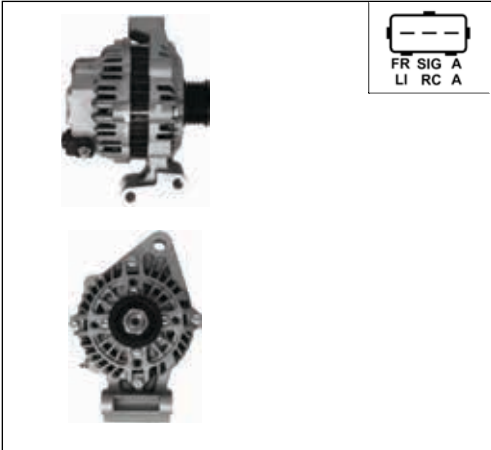

ALTERNATORS MITSUBISHI

A5029

Cross: Mitsubishi A5TA7792
HC PARTS CA1780IR, **CARGO** 114129
Size A 11, Size B 72, Size C 52, Voltage 12, Amp. 90
For: FORD, MAZDA