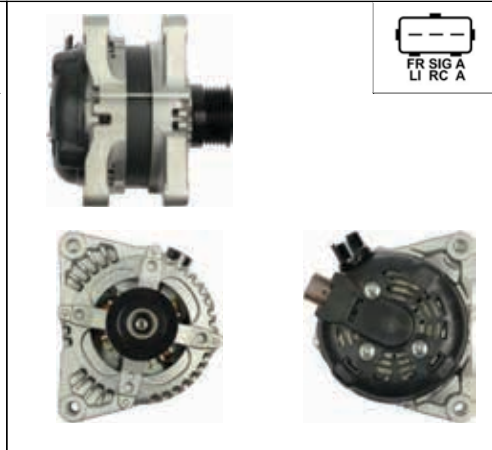

A6018(DENSO)

Cross: Denso 104210-2710, 104210-3511
HC PARTS CA1834IR, CA1865IR, **CARGO** 113849
Size A 42.5, **Size B** 21, **Size C** 45, **Voltage** 12, **Amp.** 150
For: FORD, MAZDA, VOLVO
In offer also: A6018