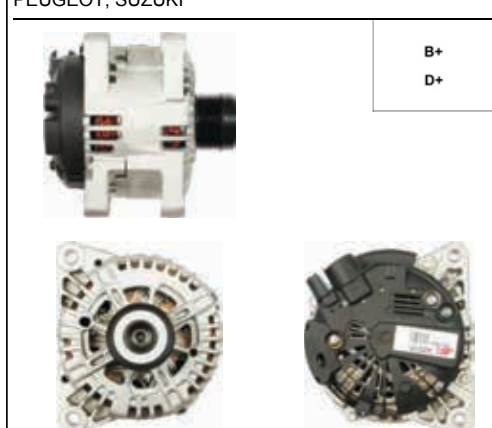

A3051(P)

Cross: Valeo 2541251, 2541251B, 2542351, 2542500
HC PARTS CA1553IR, **CARGO** 112461
Size A 37, **Size B** 21, **Size C** 45.5, **Voltage** 12, **Amp.** 150
For: ALFA ROMEO, CITROEN, FIAT, LANCIA, OPEL, PEUGEOT, SUZUKI
In offer also: A3051