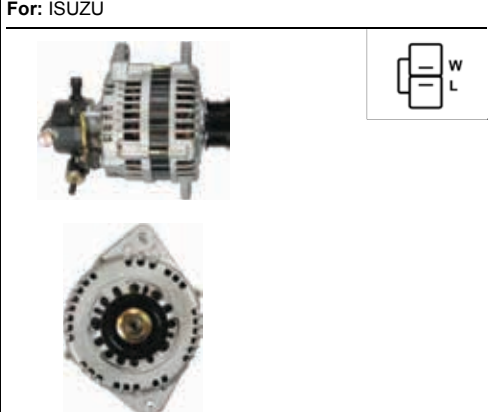

A2011

Cross: Hitachi LR170-509, LR170-509C, LR170-509E
HC PARTS JA1526IR, **CARGO** 112272
Size A 36, **Size B** 13, **Size C** 69, **Voltage** 12, **Amp.** 70
For: OPEL, VAUXHALL