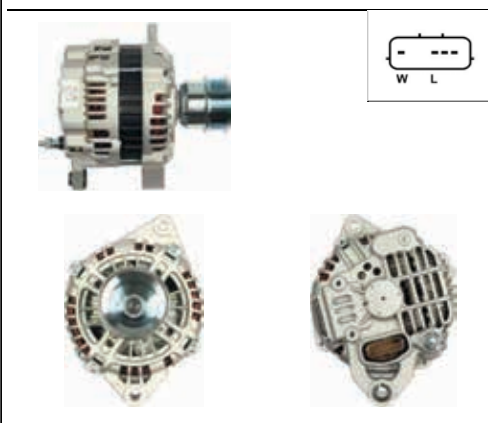

A5045

Cross: Mitsubishi A004TR5091, A004TR5091ZT
HC PARTS CA2019IR, **CASCO** CAL35614GS
Size A 55, **Size B** 27, **Size C** 66, **Voltage** 24, **Amp.** 90
For: RENAULT V.I.