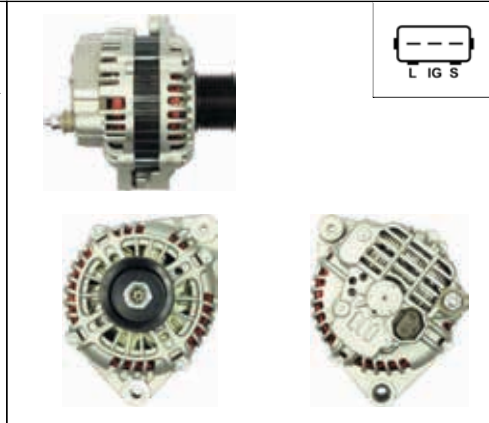

A5041

Cross: Mitsubishi A4TA0591, A4TA8292, A4TA8491
HC PARTS CA2040IR, **CARGO** 113923
Size A 90, **Size B** 58, **Voltage** 24, **Amp.** 90
For: IVECO
In offer also: A0320