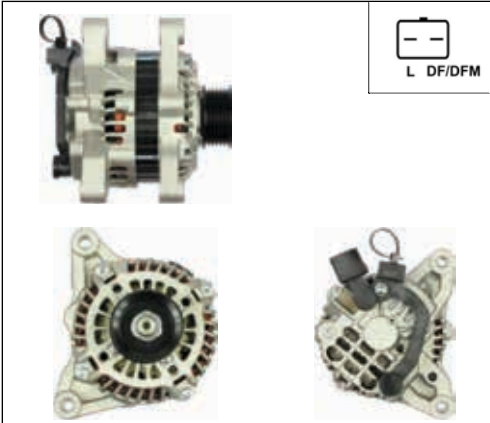

ALTERNATORS MITSUBISHI

A5038

Cross: Mitsubishi A001TA3391A, A001TA3391B
HC PARTS CA1498IR, CA1665IR, **CARGO** 113405
Size A 42, **Size B** 22, **Size C** 45.5, **Voltage** 12, **Amp.** 80
For: CITROEN, PEUGEOT
In offer also: A5051, A3032, A3032(VALEO), A3032PR