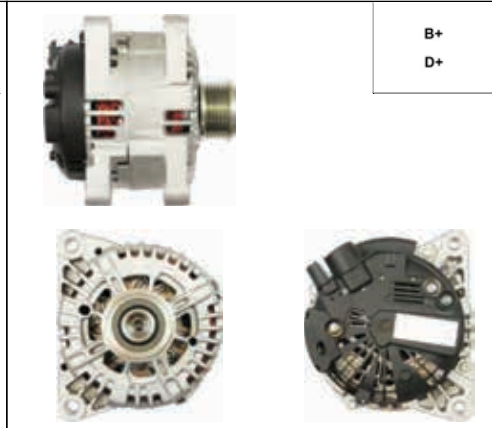

A3051(P-INA)

Cross: Valeo 2541251, 2541251B, 2542351, 2542500
HC PARTS CA1553IR, **CARGO** 112461
Size A 37, **Size B** 21, **Size C** 45.5, **Voltage** 12, **Amp.** 150
For: ALFA ROMEO, CITROEN, FIAT, LANCIA, OPEL, PEUGEOT, SUZUKI