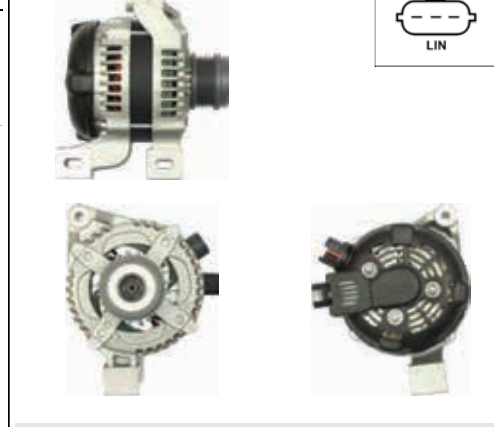

A6133

Cross: Denso 104210-3560, 104210-4640
HC PARTS CA1966IR, **CASCO** CAL40274AS
Size A 35, **Size B** 34, **Size C** 95, **Voltage** 12, **Amp.** 150
For: FORD, VOLVO