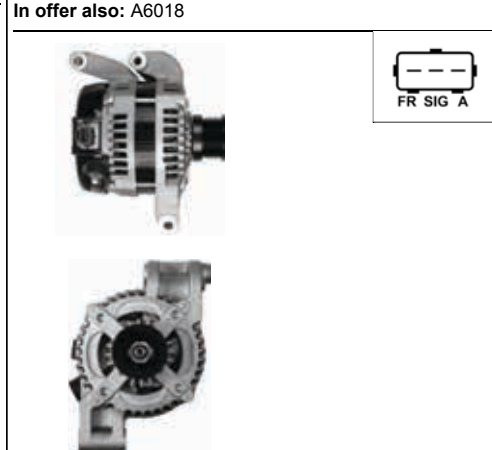

A6019

Cross: Denso 104210-3530, 104210-3531
HC PARTS CA1926IR, **CASCO** CAL40176GS
Size A 74, **Size C** 69, **Voltage** 12, **Amp.** 120
For: FORD
In offer also: A6019(DENSO), A5260