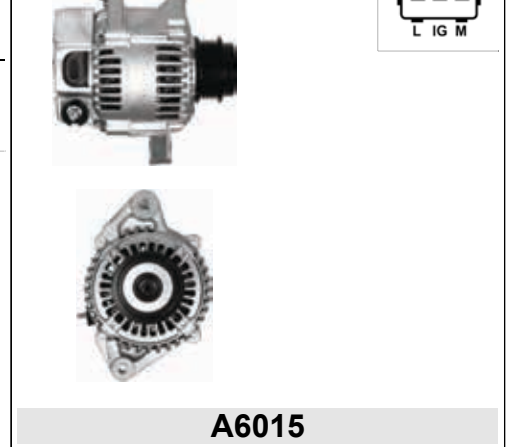

A6015

Cross: Denso 102211-2780, DAN965
HC PARTS JA1891IR, **CASCO** CAL40158AS
Size A 31.5, **Size B** 16.5, **Size C** 41, **Voltage** 12, **Amp.** 90
For: TOYOTA