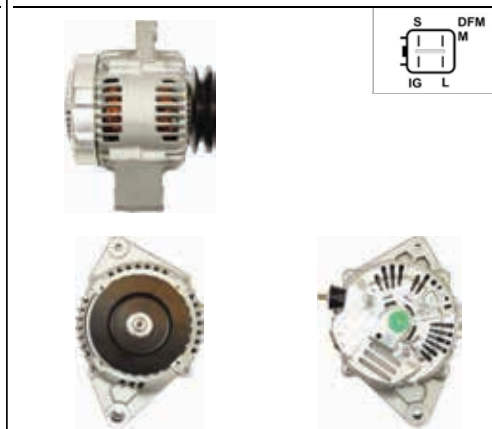

A6053
Cross: Denso 102211-0670, 102211-4120, DAN939
HC PARTS JA1783IR, **AS-PL** A6053, UD01761A
Size A 95, **Size B** 53, **Voltage** 12, **Amp.** 120
For: TOYOTA
In offer also: A6053(DENSO)