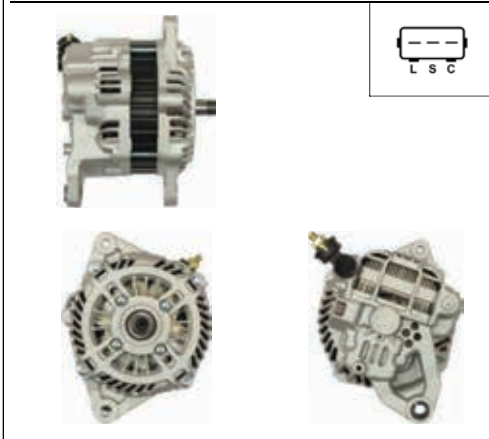

A5057

Cross: Mitsubishi A003TG2681, A003TG2681AE
HC PARTS CA2085, **CARGO** 114244
Size B 13, Size C 81, Voltage 12, Amp. 130
For: NISSAN, RENAULT V.I.
In offer also: A5055, A5057(P)