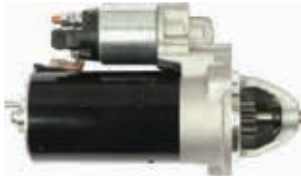

STARTERS BOSCH

S0313

Cross: Bosch 0001109203
BMW 12414457944, 12417537491, 12417537514
Size A 76, **Size B** 20.5, **Power** 2.1, **Voltage** 12,
No./mount. holes 2, **No./mount. holes with thread** 2,
No./teeth 9, **No./teeth (fits into)** 9, **rotation** CW
For: BMW, ROLLS-ROYCE