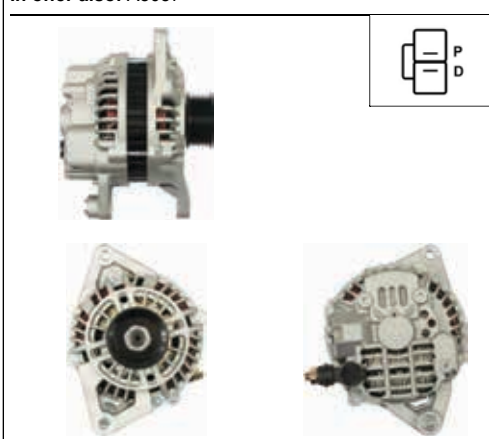

A5056

Cross: Mitsubishi A002TC0091, A2TC0091
HC PARTS JA1898, **CARGO** 114358
Size B 13, Size C 67, Voltage 12, Amp. 110
For: MAZDA