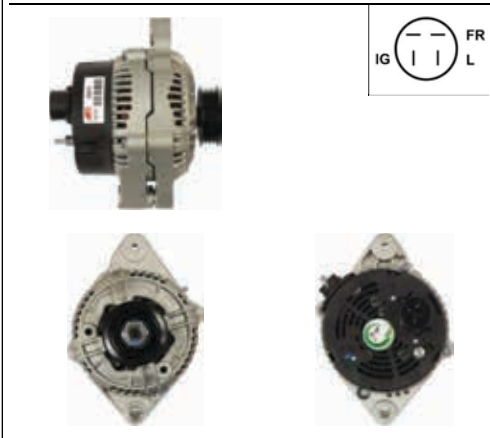

A0410

Cross: Bosch 0123315007, 0123315020
HC PARTS JA14051R, **HONDA** 31100-P1K-E03
Size A 87.00, **Size B** 58.20, **Voltage** 12, **Amp.** 75