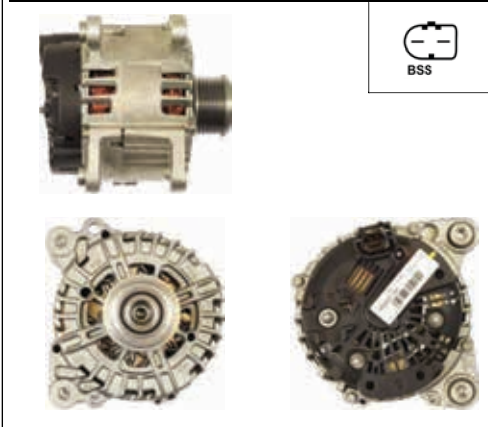

A3200(VALEO)

Cross: Valeo 440271, FG18T041, 606615, TG17C039
CASCO CAL15429, **DELCO** DRA1163
Size A 29, Size B 14, Size C 61, Voltage 12, Amp. 180
For: AUDI, VW