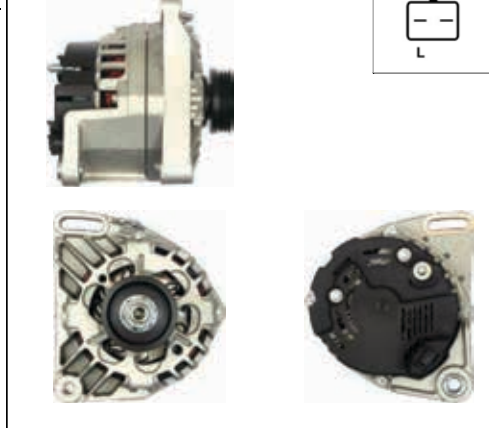

A3171

Cross: Valeo 2542464, 2542540, 2543550, A11VI110
HC PARTS CA1637IR, **CARGO** 113403
Size A 54, Size B 27, Size C 65.5, Voltage 12, Amp. 75
For: NISSAN, RENAULT