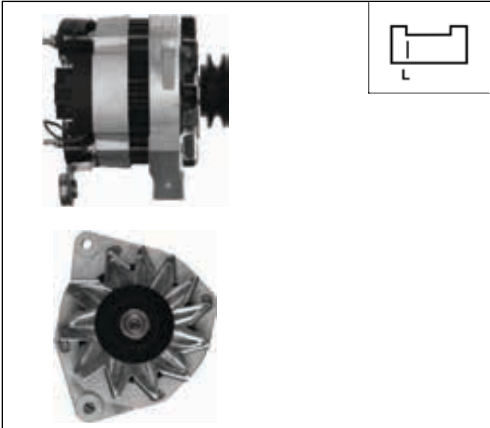

ALTERNATORS VALEO

A3049

Cross: Valeo 436312, A13N109, A13N92, NA278
HC PARTS CA370IR, **CARGO** 110768
Size A 56, **Size B** 27, **Size C** 69.5, **Voltage** 12, **Amp.** 50
For: CITROEN