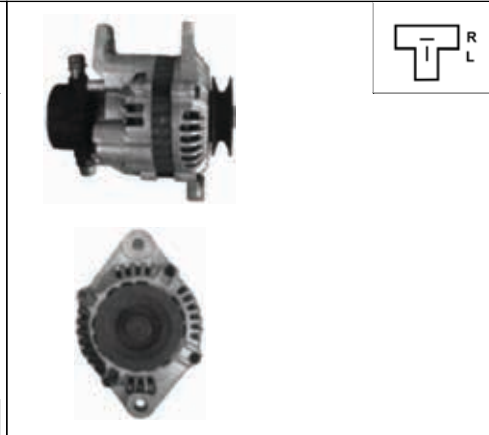

A5005

Cross: Mitsubishi A3T76682, ME017600
HC PARTS JA1524IR, **CARGO** 112350
Size A 46, **Size B** 13, **Size C** 81, **Voltage** 24, **Amp.** 40
For: MITSUBISHI