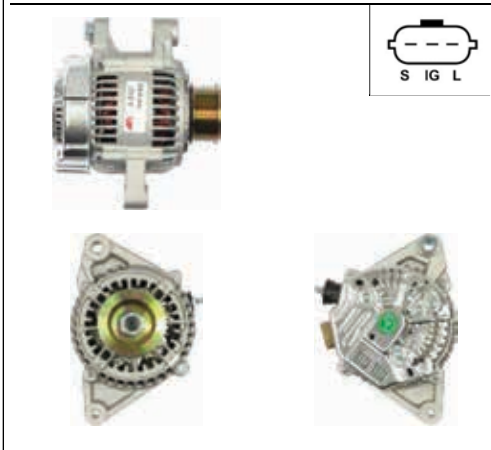

A6121

Cross: Denso 101211-5620, 101211-9060
CARGO 113081, **LAUBER** 11.3224
Size A 20, **Size B** 25, **Size C** 44, **Voltage** 12, **Amp.** 80
For: LEXUS, TOYOTA