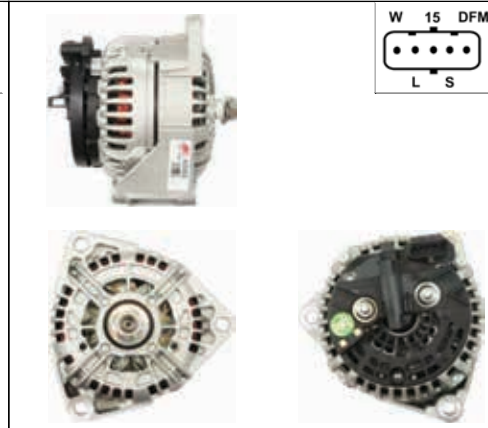

A0062

Cross: Bosch 0124655009, 0124655011, 0986046590
HC PARTS CA1871IR, **CARGO** 113998

Size B 77.5, **Voltage** 24, **Amp.** 110

For: MAN

In offer also: A0309