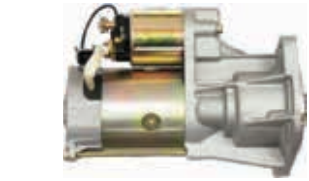

S2042

Cross: Hitachi S13-551, S13-551A, S13-551C
AS-PL UD00327S, **ELSTOCK** 25-3317
Size A 82.5, **Size B** 14, **Power** 2.5, **Voltage** 12,
No./mount. holes 2, **No./mount. holes with thread** 0,
No./teeth 9, **No./teeth (fits into)** 9, rotation CW
For: NISSAN