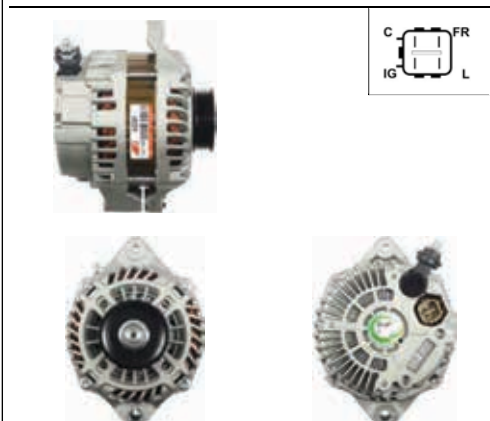

A5289

Cross: Mitsubishi A2TJ0091, A002TJ0091
AS-PL UD11011A, **DELCO** 12720, **DIXIE** A-80243
Size A 89.70, **Size B** 60.70, **Voltage** 12, **Amp.** 115
For: SUZUKI