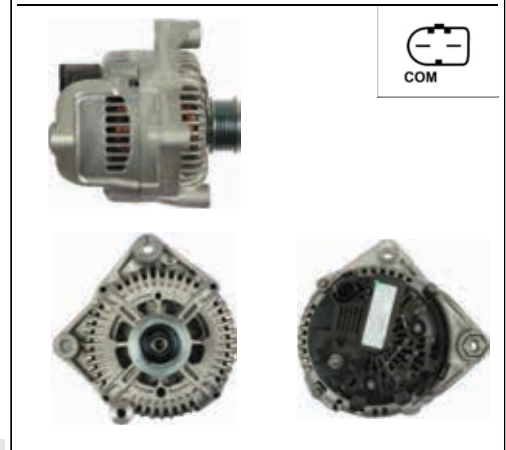

A3098(VALEO)

Cross: Valeo 2542611, 2542611A, 2542611B
HC PARTS CA1905IR, **CARGO** 113896
Size A 60, **Size B** 28.5, **Size C** 76.5, **Voltage** 12, **Amp.** 170
For: BMW
In offer also: A3098