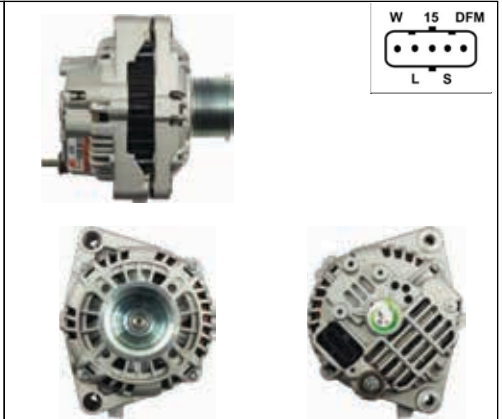

A5293

Cross: Mitsubishi A4TA8591, A004TA8191
CARGO 114303, **AS-PL** UD11297A
Size A 82.70, **Size B** 57.20, **Voltage** 24, **Amp.** 100
For: RENAULT V.I., VOLVO
In offer also: A5037