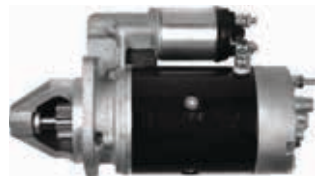

S4002

Cross: Lucas 26219, 26219A, 26219B, 26271, 26271B
HC PARTS CS107, **CARGO** 111691, **AS-PL** UD12407S
Size A 89, **Size B** 29, **Power** 2.1, **Voltage** 12,
No./mount. holes 3, **No./teeth (fits into)** 10, 11, rotation CW
For: MASSEY FERGUSON