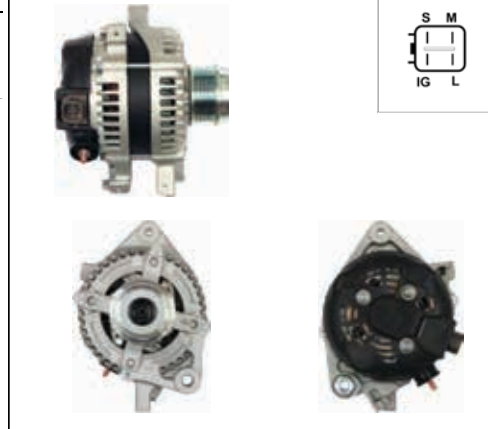

A6064

Cross: Denso 104210-2470, DAN1015
ELSTOCK 28-6522, **LUCAS** LRA03410
Size A 28, **Size B** 19, **Size C** 36.5, **Voltage** 12, **Amp.** 100
For: TOYOTA
In offer also: A6064(DENSO)