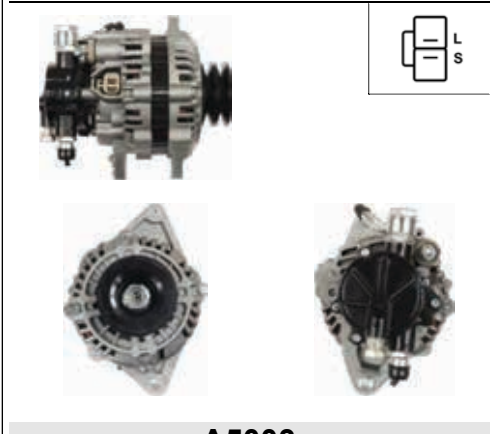

A5003

Cross: Mitsubishi A3TN0699, MD230359, MD320354
HC PARTS JA1419IR, **CARGO** 112205
Size A 43, **Size B** 13, **Size C** 53.5, **Voltage** 12, **Amp.** 90
For: HYUNDAI, MITSUBISHI