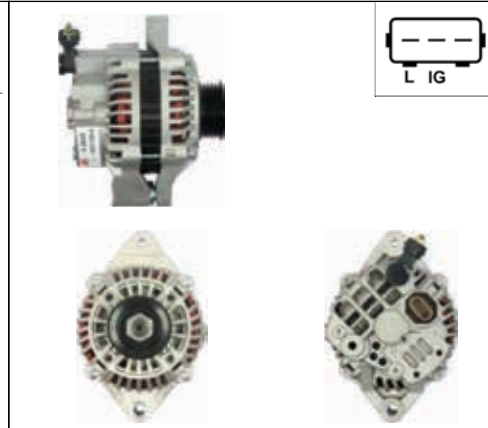

A5049

Cross: Mitsubishi A005TB1292AE, A5TA4291
HC PARTS CA20261R, **CARGO** 114247
Size A 32, **Size B** 57, **Voltage** 12, **Amp.** 70
For: OPEL, SUZUKI, VAUXHALL