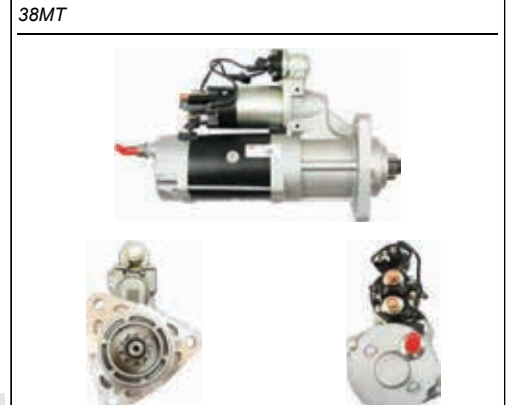

S1037

Cross: Delco 8200007, 8300022
AS-PL UD01283S, **WAI / TRANSCO** 6834N
Size A 91.5, **Size B** 49, **Power** 4.6, **Voltage** 12,
No./mount. holes 3, **No./mount. holes with thread** 0,
No./teeth 10, **No./teeth (fits into)** 10, **rotation** CW
For: INTERNATIONAL
38MT