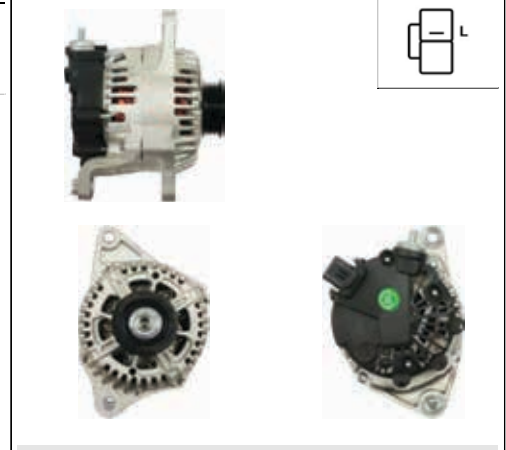

A3191

Cross: Valeo 2542694, 2542694A, 2542694B, TG8C011
HC PARTS JA1725IR, AS-PL UD01557A
Size A 46, Size B 13, Size C 68, Voltage 12, Amp. 80
For: NISSAN