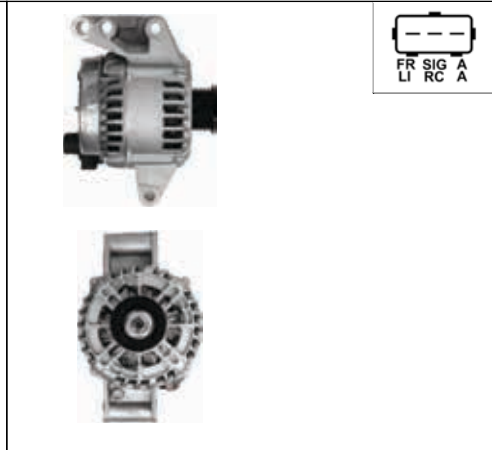

A9023

Cross: Ford 1145715, 1229424, 1464755, 1479818
HC PARTS CA1758IR, CA2034IR
Size A 41, **Size B** 55, **Size C** 74, **Voltage** 12, **Amp.** 90
For: FORD