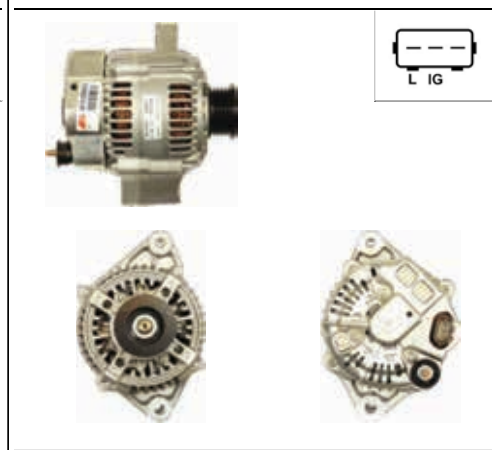

A6191(DENSO)

Cross: Denso 101211-9920, 101211-9921
HC PARTS CA2074IR, **CARGO** 114241
Size A 90, Size B 58.5, Voltage 12, Amp. 90
For: LAND ROVER