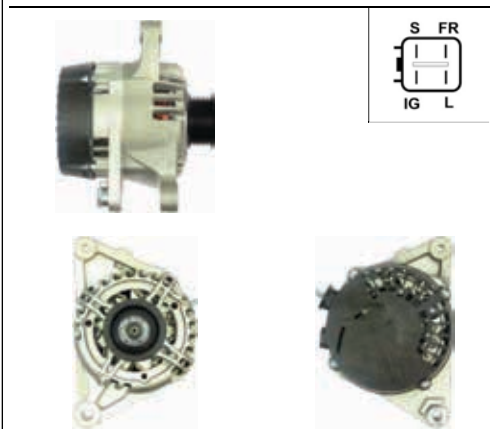

A6067

Cross: Denso 101210-0890, 101210-0891
HC PARTS JA1894IR, **BOSCH** 0124325079
Size A 16, Size B 17.5, Size C 40, Voltage 12, Amp. 90
For: TOYOTA
In offer also: A6067(DENSO)