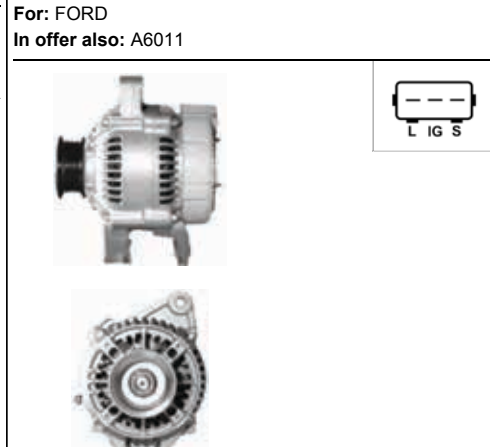

A6012

Cross: Denso 101211-0060, 101211-0061
HC PARTS JA976IR, **CARGO** 111579
Size A 52, **Size B** 28, **Size C** 41, **Voltage** 12, **Amp.** 70
For: TOYOTA