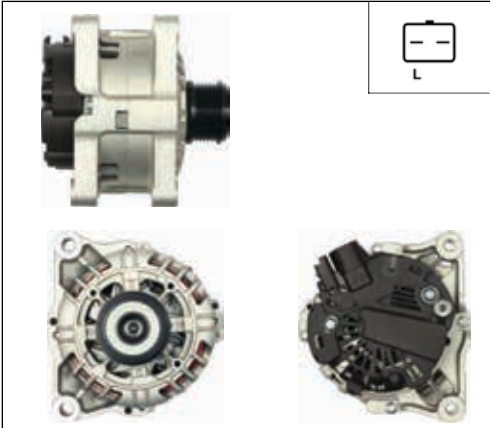

ALTERNATORS VALEO

A3174

Cross: Valeo 2543576, 2543576A, 2607214, TG9B049
HC PARTS CA2031R, **CASCO** CAL15388GS
Size A 43, Size B 22, Size C 46, Voltage 12, Amp. 90
For: CITROEN, PEUGEOT