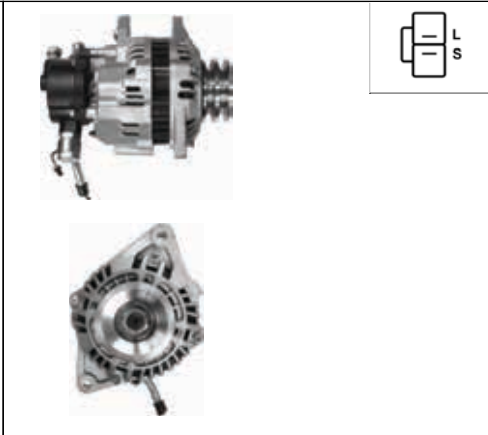

A5008

Cross: Mitsubishi A2T82899, A2T82899A
HC PARTS JA1183IR, **CARGO** 111594
Size A 42.5, **Size B** 13, **Size C** 55, **Voltage** 12, **Amp.** 65
For: MITSUBISHI
In offer also: A5092