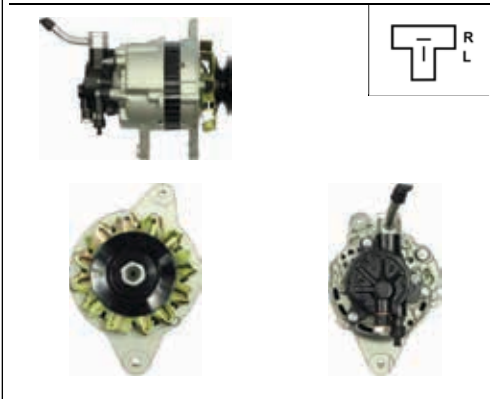

A5030

Cross: Mitsubishi A002T40483, A002T40484
HC PARTS JA148IR, JA663IR, **CARGO** 110672
Size A 35.5, Size B 13, Size C 55, Voltage 12, Amp. 55
For: MITSUBISHI