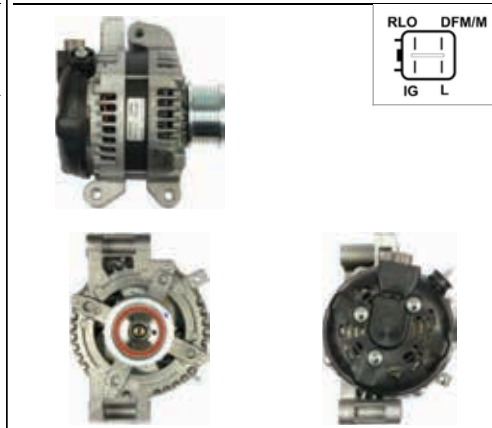

A6052(DENSO)
Cross: Denso 104210-4520, 104210-4521, DAN938
HC PARTS CA1965IR, **ELSTOCK** 28-5561
Size A 23, **Size B** 60.5, **Size C** 73, **Voltage** 12, **Amp.** 100
For: TOYOTA
In offer also: A6052