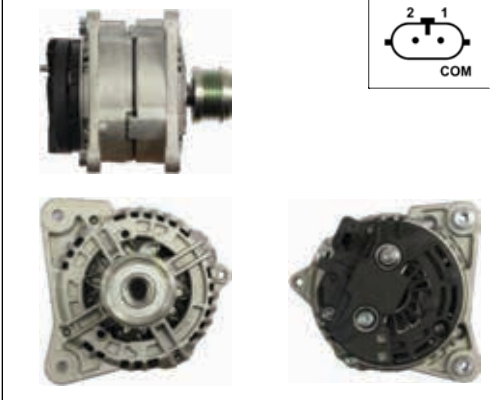

A0213

Cross: Bosch 0124425013, 0124425029, 0124425037
HC PARTS CA18601R, **CARGO** 114463
Size A 38, Size B 14, Size C 61, Voltage 12, Amp. 120
For: RENAULT