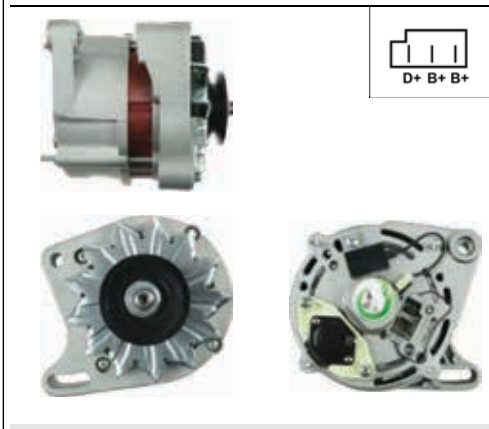

A3324

Cross: Valeo A13E19, 436147, 436704, 2518017
HC PARTS CA313IR, **AS-PL** UD12271A
Size A 66.50, **Size B** 40.50, **Size C** 43.00, **Voltage** 12, **Amp.** 55
For: SEAT