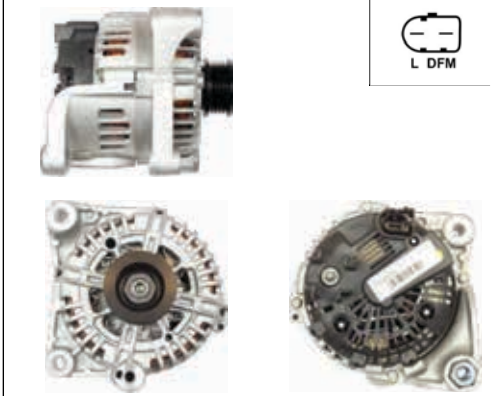

A3070(VALEO)

Cross: Valeo 2542326A, 2542672, 2542672B, 2542852
HC PARTS CA1757IR, **CARGO** 113881
For: BMW, LAND ROVER
In offer also: A3070