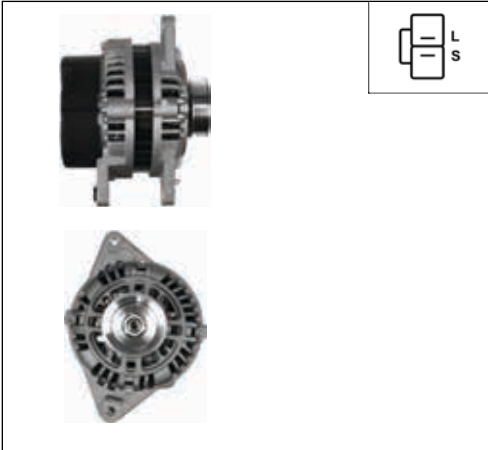

ALTERNATORS OTHER

A9005

Cross: Hyundai / Kia 37300-22200
HC PARTS JA994IR, **CARGO** 111405
Size A 36, **Size B** 13.1, **Size C** 55, **Voltage** 12, **Amp.** 90
For: HYUNDAI
In offer also: A9094(MANDO)