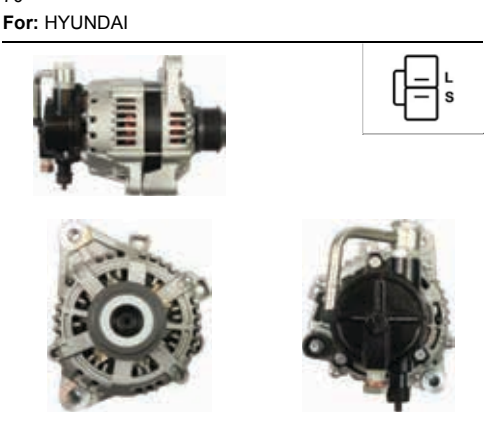

A3173

Cross: Valeo
HC PARTS CA2018IR, **AS-PL** UD01564A, UD02043A
Size A 101.00, Size B 63.50, Voltage 12, Amp. 120
For: HYUNDAI, KIA
In offer also: A6223(DENSO), A3173(VALEO)