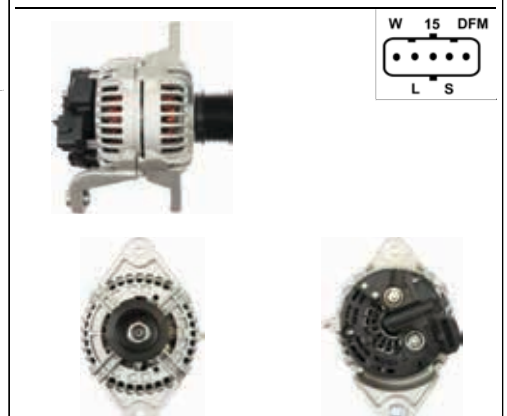

A0138

Cross: Bosch 0124555009, 0124555017, 0124555020
HC PARTS CA1853IR, **CARGO** 114212
Size B 14, **Size C** 105.5, **Voltage** 24, **Amp.** 80
For: RENAULT V.I., VOLVO
In offer also: A0123