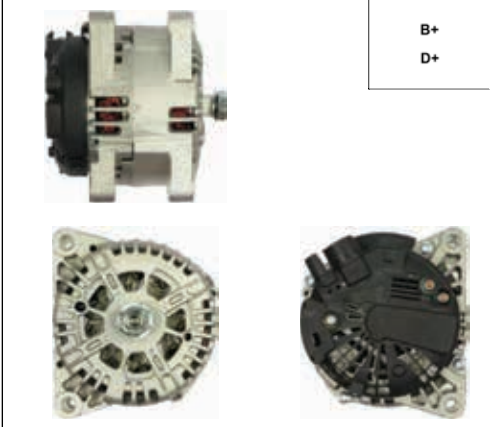

A3051

Cross: Valeo 2541251, 2541251B, 2542351, 2542500
HC PARTS CA1553IR, **CARGO** 112461
Size A 42.5, **Size B** 22, **Size C** 45.5, **Voltage** 12, **Amp.** 150
For: ALFA ROMEO, CITROEN, FIAT, LANCIA, OPEL, PEUGEOT, SUZUKI
In offer also: A3051(P-INA), A3051(P)