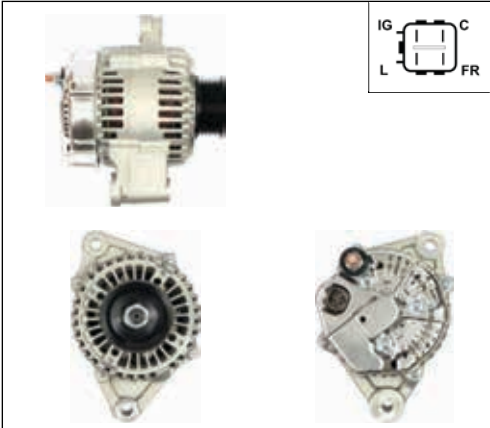

ALTERNATORS DENSO

A6103

Cross: Denso 102211-1760, 102211-1770, 102211-9020
HC PARTS JA1787IR, **ELSTOCK** 28-3972
Size A 29, **Size B** 58, **Voltage** 12, **Amp.** 105
For: HONDA