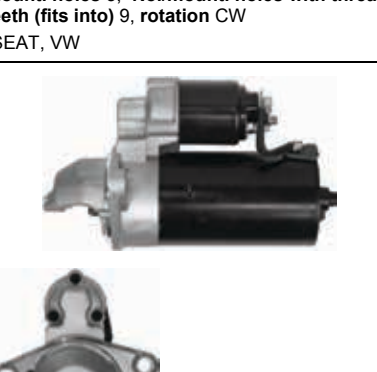

S0188

Cross: Bosch 0001109035
HC PARTS CS1471, **CARGO** 112534

Size A 74, **Size B** 23, **Power** 2, **Voltage** 12, **No./mount. holes** 2, **No./mount. holes with thread** 0, **No./teeth (fits into)** 9, **rotation** CW
For: JCB, KHD, PERKINS
In offer also: S1116