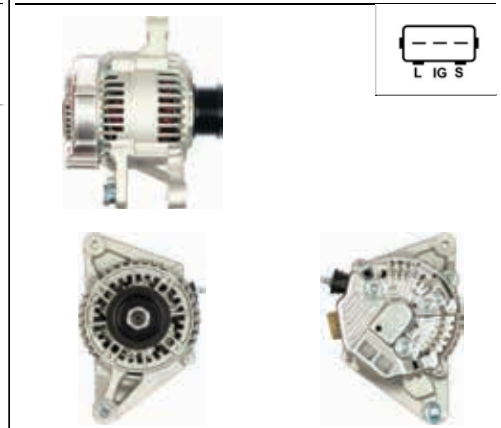

A6054
Cross: Denso 102211-1900, 102211-1910
HC PARTS JA1703IR, **CARGO** 114361
Size A 15, **Size B** 18, **Size C** 41, **Voltage** 12, **Amp.** 80
For: TOYOTA
In offer also: A6054(DENSO)