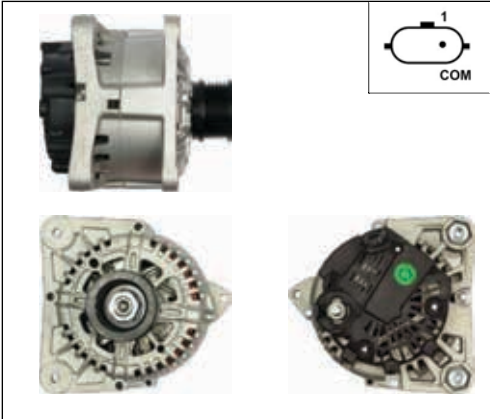

ALTERNATORS VALEO

A3119

Cross: Valeo 2543208, 2543439, 2543551, TG11C039
HC PARTS CA2003IR, **CASCO** CAL15337GS
Size A 38.5, **Size B** 14, **Size C** 61, **Voltage** 12, **Amp.** 110
For: MERCEDES BENZ, RENAULT