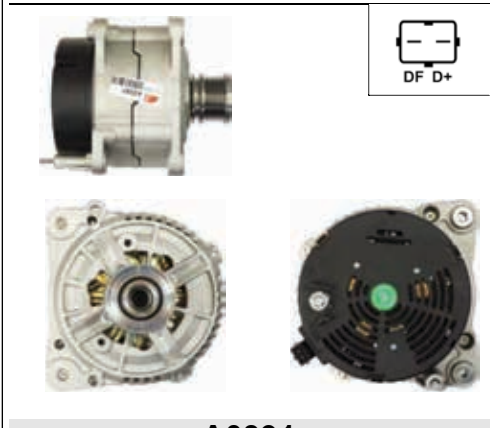

A0391

Cross: Bosch 0123515017, 0123515020, 0986041300
HC PARTS CA1260IR, **AS-PL** UD02242A
Size A 38, **Size B** 14.5, **Size C** 60.5, **Voltage** 12, **Amp.** 120
For: FORD, SEAT, VOLVO, VW