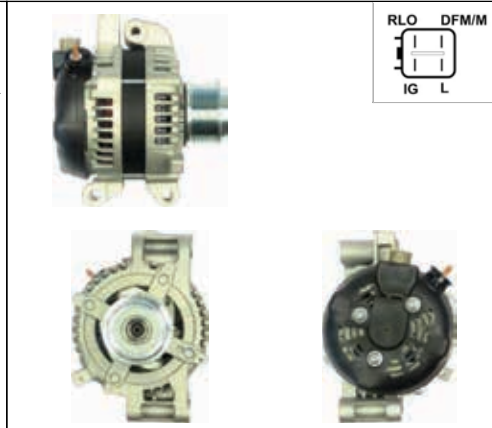

A6052
Cross: Denso 104210-4520, 104210-4521, DAN938
HC PARTS CA1965IR, **BOSCH** 0986049970
Size A 26, **Size B** 60, **Size C** 74, **Voltage** 12, **Amp.** 100
For: TOYOTA
In offer also: A6052(DENSO)