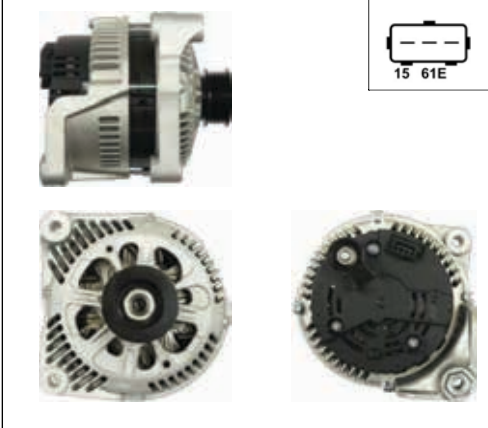

A3201

Cross: Valeo 2542218, 2542251, 2542251A, 437116
HC PARTS CA1559IR, **CARGO** 112462, **AS-PL** A0296
Size A 59, Size B 28, Size C 76, Voltage 12, Amp. 120
For: BMW, LAND ROVER, MG, ROVER