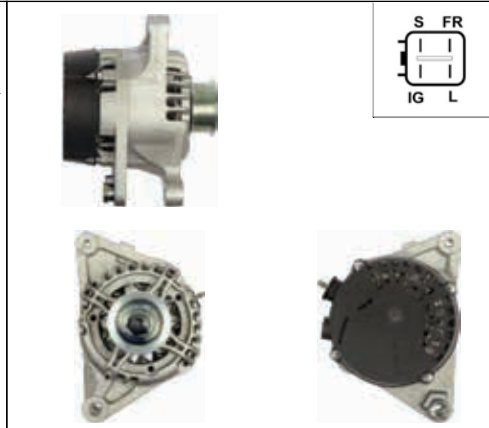

A6067(DENSO)

Cross: Denso 101210-0890, 101210-0891
HC PARTS JA1894IR, **BOSCH** 0124325079
Size A 18, Size B 18, Size C 40, Voltage 12, Amp. 90
For: TOYOTA
In offer also: A6067