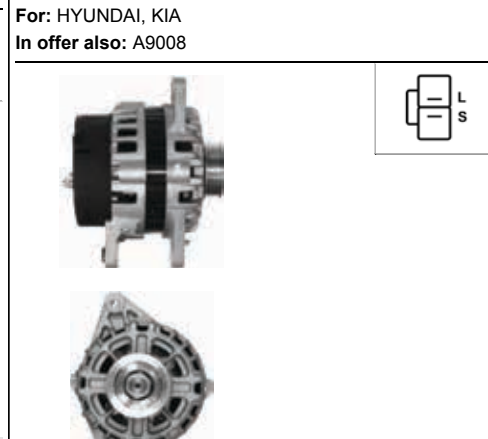

A9009

Cross: Hyundai / Kia 37300-22600
HC PARTS JA1788IR, **CARGO** 111309
Size A 35, **Size B** 13, **Size C** 55, **Voltage** 12, **Amp.** 80
For: HYUNDAI, PROTON