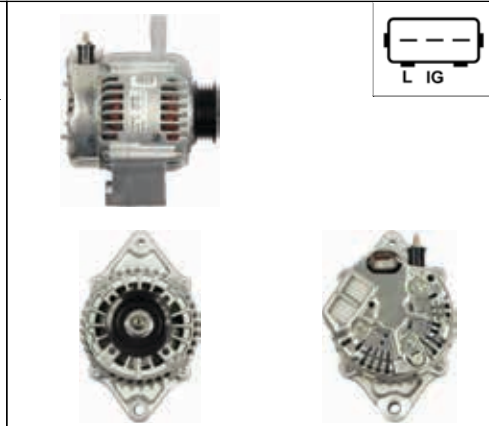

A6047(DENSO)

Cross: Denso 102211-5011, 102211-5012
HC PARTS JA1612IR, **CARGO** 113322
Size A 36, **Size B** 58, **Voltage** 12, **Amp.** 60
For: SUZUKI
In offer also: A5243