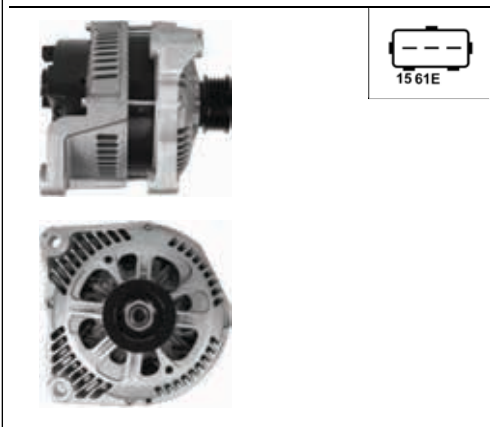

A3094

Cross: Valeo 2542264, 2542662, 2542686, 2542812
HC PARTS CA1584IR, **CARGO** 112468
Size A 60.5, **Size B** 28, **Size C** 75, **Voltage** 12, **Amp.** 150
For: BMW, LAND ROVER, OPEL, VAUXHALL