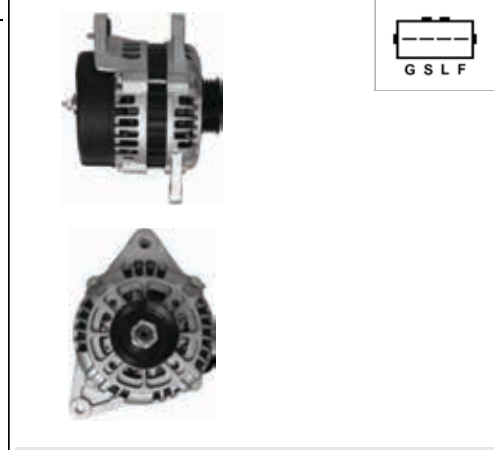

A9017

Cross: Hyundai / Kia 37300-38310, 37300-38700
HC PARTS JA1718IR, **CARGO** 113517
Size A 38.5, **Size B** 13, **Size C** 67, **Voltage** 12, **Amp.** 95
For: HYUNDAI
In offer also: A5044