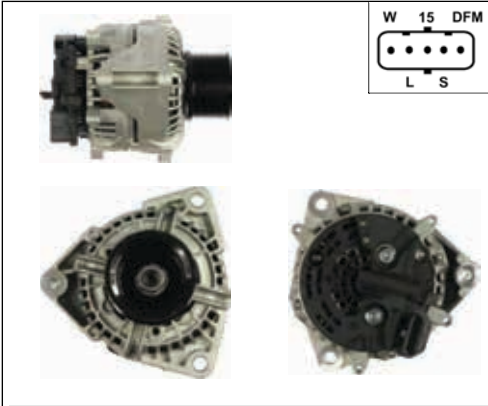

ALTERNATORS BOSCH

A0034

Cross: Bosch 0124555001, 0124555002, 0124555004
HC PARTS CA1666IR, **CARGO** 113278
Size A 108.00, **Size B** 80.00, **Voltage** 24, **Amp.** 80
For: MERCEDES BENZ TRUCKS & BUSES