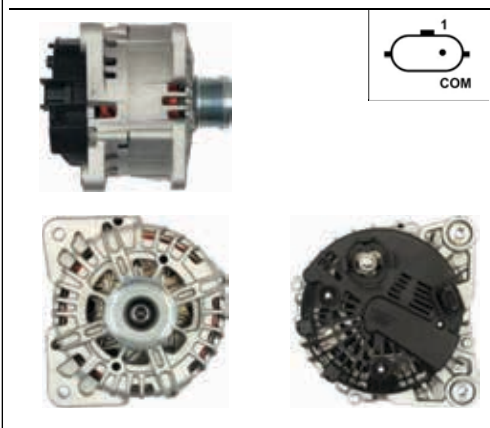

A3168

Cross: Valeo 2543592, 2543592A, 440187, TG15C123
DELCO DRA0965, **ELSTOCK** 28-6595
Size A 34, Size B 13.5, Size C 61, Voltage 12, Amp. 150
For: RENAULT