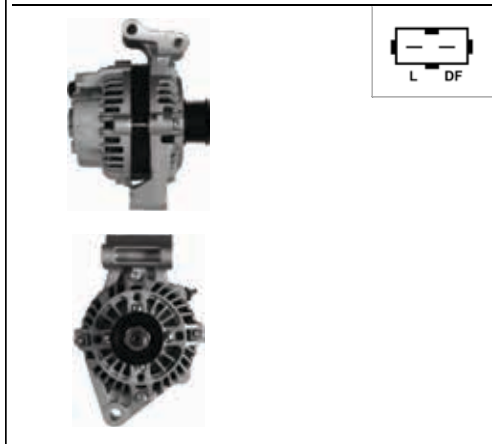

A5033

Cross: Mitsubishi A5TA4391, A5TA6591
HC PARTS CA1474IR, **CARGO** 113952
Size A 10, Size B 72.5, Voltage 12, Amp. 70
For: FORD