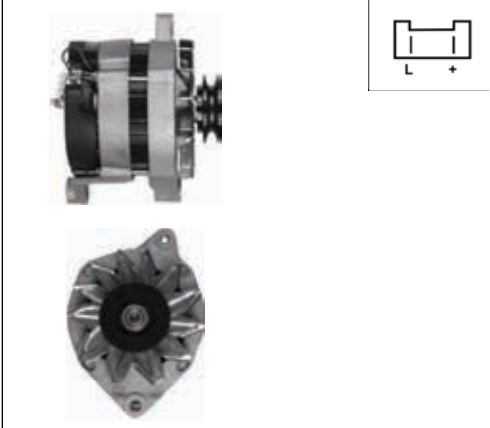

A3050

Cross: Valeo 2541118, 433097, 433459, 436250
HC PARTS CA649IR, **CARGO** 111325
Size A 57, **Size B** 27, **Size C** 72, **Voltage** 12, **Amp.** 70
For: RENAULT