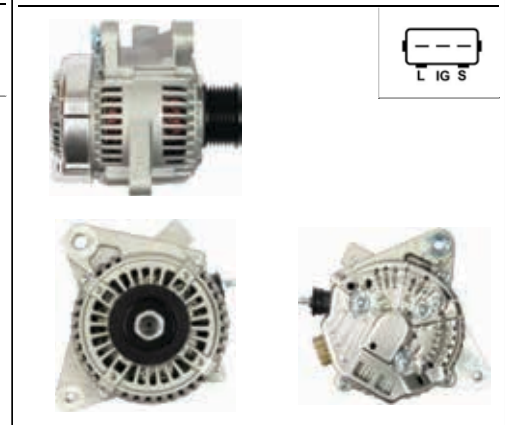

A6102

Cross: Denso 102211-2120, 102211-2250
HC PARTS JA1792IR, **CARGO** 114186
Size A 17, **Size B** 18, **Size C** 45.5, **Voltage** 12, **Amp.** 90
For: TOYOTA