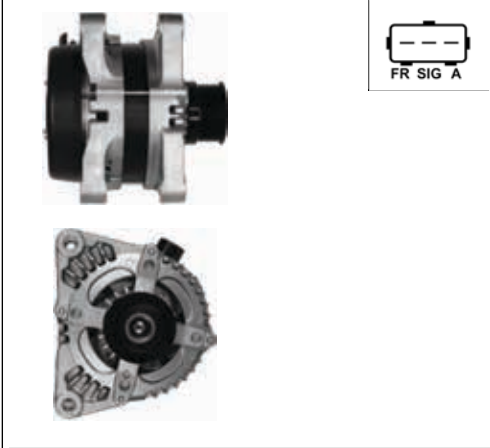

A6010

Cross: Denso 104210-2710, 104210-3511
HC PARTS CA1834IR, CA1865IR, **CARGO** 113849
Size A 42.5, **Size B** 21, **Size C** 45, **Voltage** 12, **Amp.** 120
For: FORD, MAZDA, VOLVO