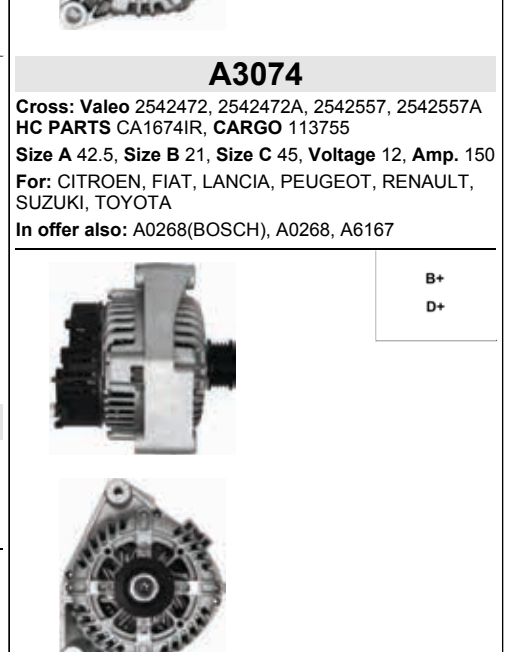

A3075

Cross: Valeo 2541321, 436380, 439038, A13VI18
HC PARTS CA845IR, **CARGO** 112800
Size A 77.5, **Size B** 56, **Voltage** 12, **Amp.** 95
For: BMW