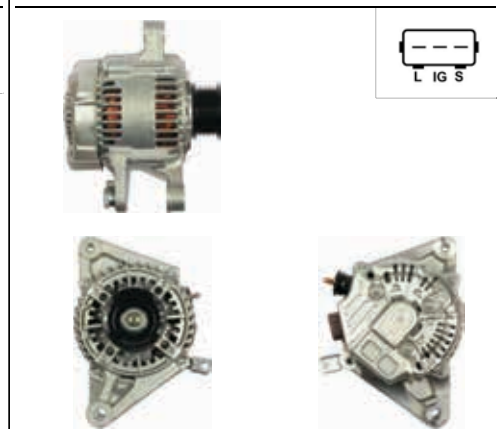

A6054(DENSO)
Cross: Denso 102211-1900, 102211-1910
HC PARTS JA1703IR, **CARGO** 114361
Size A 15, **Size B** 18, **Size C** 40, **Voltage** 12, **Amp.** 80
For: TOYOTA
In offer also: A6054