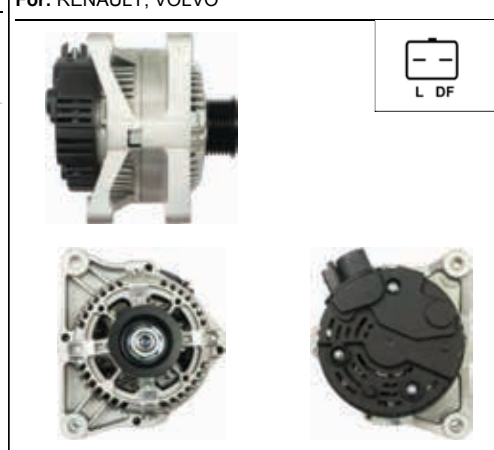

L DF

A3032
Cross: Valeo 2542285, 2542285A, 2542394, 2542394B
HC PARTS CA1498IR, CA1665IR, **CARGO** 113405
Size A 42.5, **Size B** 22, **Size C** 45.5, **Voltage** 12, **Amp.** 70
For: CITROEN, PEUGEOT
In offer also: A5051, A3032(VALEO), A5038