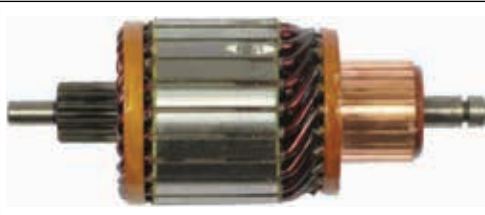

STARTER ARMATURES

BOSCH

SA0067

Cross: Bosch
AS-PL UD01735SA, UD01848SA, UD01853SA
Number of teeth/splines 13, **Number of slots** 23, L. 149, **O. D.** 59, **Power** 2.2, **Voltage** 12, **Rotation** CW
For: Bosch 0001109344, 0001125609, 0001139025, 0001139029, 0001139408, **As-PI** S0480