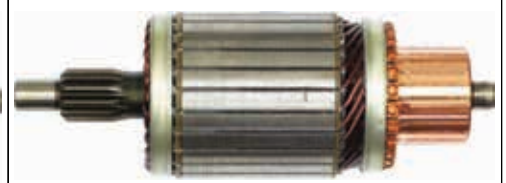

STARTER ARMATURES

MITSUBISHI

SA5024

Cross: Mitsubishi
Number of teeth/splines 12, Number of slots 29, L. 197.5, O. D. 53.5, Power 0.9, Voltage 12
For: Mitsubishi M0T45271

SA5030

Cross: Mitsubishi
CARGO 330369, AS-PL UD00423SA, UD00428SA
Number of teeth/splines 11, Number of slots 25, L. 141, O. D. 53.5, Power 2, Voltage 12, Rotation CW
For: Mitsubishi M2T84471, M2T85671, M2T85871, M8T71371, M8T71471, M8T76071