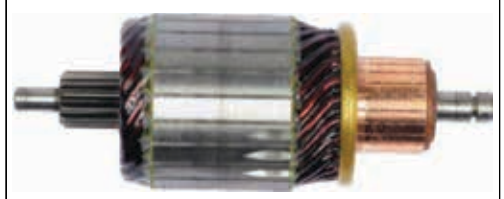

SA0063

Cross: Bosch 1004011067, 1004011207
CARGO 230518, **ORME** IM2127
Number of teeth/splines 13, **Number of slots** 23, L. 160, **O. D.** 59, **Power** 1.8, **Voltage** 12, **Rotation** CW
For: Bosch 0001110048, 0001110053, 0001110071, 0001110072, 0001110075, 0001110091, 0001110100, 0001110101, 0001110104, 0001110105, 0001110106 ...