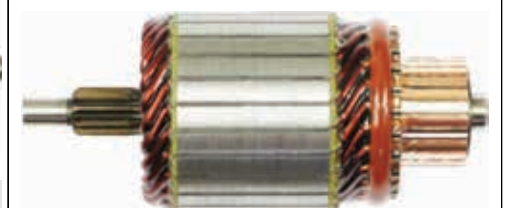

SA5037

Cross: Mitsubishi
AS-PL UD00463SA
Number of teeth/splines 9, Number of slots 25, L. 125.5, O. D. 54, Power 1.4, Voltage 12
For: Mitsubishi M1T86181