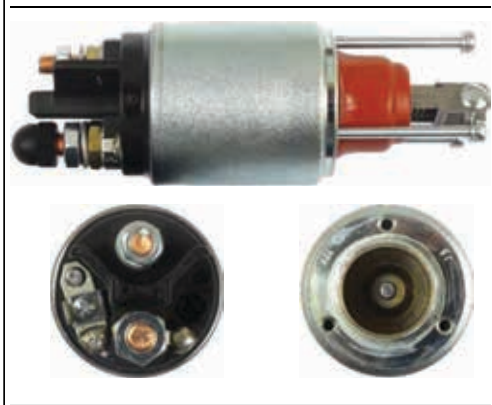

SS9070(LETRIKA)

Cross: Iskra / Letrika 16.906.826
AS-PL UD11963(LETRIKA)SS, MAHLE 72737149
Voltage 12, B+ M8, Coil bolt M10
For: Iskra / Letrika 11130886, AZJ3312, IS0726