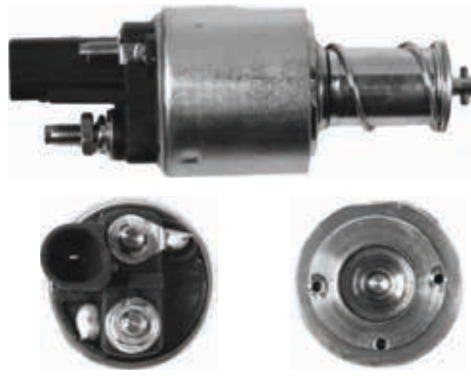

SS3015

Cross: Valeo
CARGO 236626, 236366, **CQ** CQ2030800
Voltage 12, **B+** M8, **Coil bolt** M8
For: Valeo 191335, D6GS11, D6GS12, D6GS13, D6GS14, D7GS10, D7GS8, D7GS9, TS18E3