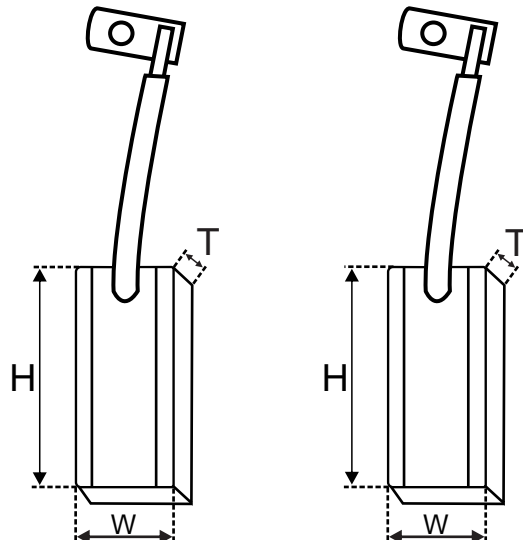

ABH9005

Cross:

ABH9006

Cross:

ABH9007

Cross: Daewoo
CARGO 234308, AS-PL UD01194ABH
Voltage. 12
For: Daewoo 96206871, 96341300

ALTERNATOR BRUSH SETS

Product list sorted according with properties