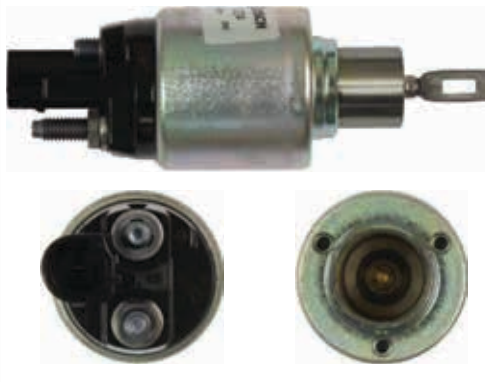

SS0097(BOSCH)

Cross: Bosch 2339305040, 2339305055, 2339305077
CARGO 235060, 236369
Voltage 12, B+ M8, Coil bolt M8
For: Bosch 0001123012, 0001123013, 0001123014, 0001123015, 0001123016, 0001123017, 0001123018, 0001123019, 0001123020, 0001123021
In offer also: SS0097