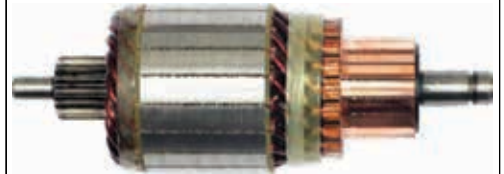

SA3023

Cross: Valeo
Number of teeth/splines 16, **Number of slots** 19, **L.** 141, **O. D.** 49.7, **Power** 2.2, **Voltage** 12, **Rotation** CW
For: **As-PI** S3080