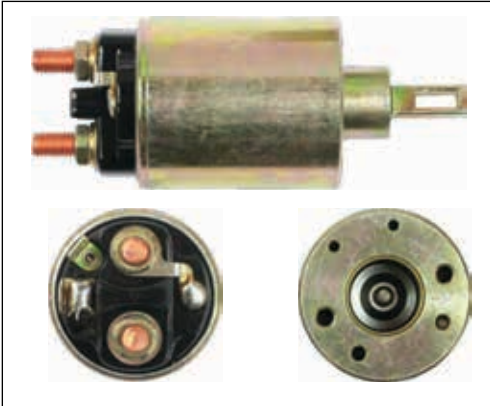

STARTER SOLENOIDS

HITACHI / UNIPOINT / VALEO

SS2052

Cross: Hitachi
CARGO 131804, **UNIPOINT** SNLS-651
Voltage 12, **B+** M8, **Coil bolt** M8
For: Hitachi S114245, S114269, S114305, S114340, S114340D