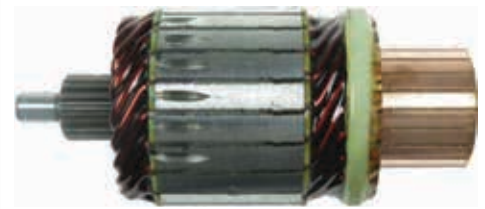

SA1022

Cross: Delco
AS-PL UD01820SA
Number of teeth/splines 16, **Number of slots** 21, L. 120.50, **O. D.** 53.00
For: Delco 8000032, As-PI S1045