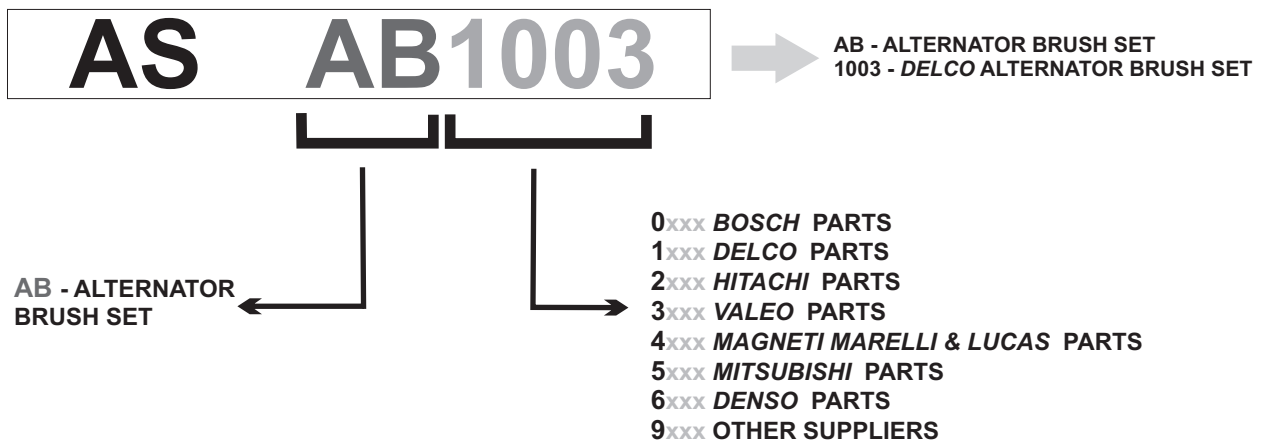

ABH9005

Cross:

ABH9006

Cross:

ABH9007

Cross: Daewoo
CARGO 234308, AS-PL UD01194ABH
Voltage. 12
For: Daewoo 96206871, 96341300

ALTERNATOR BRUSH SETS

Product list sorted according with properties