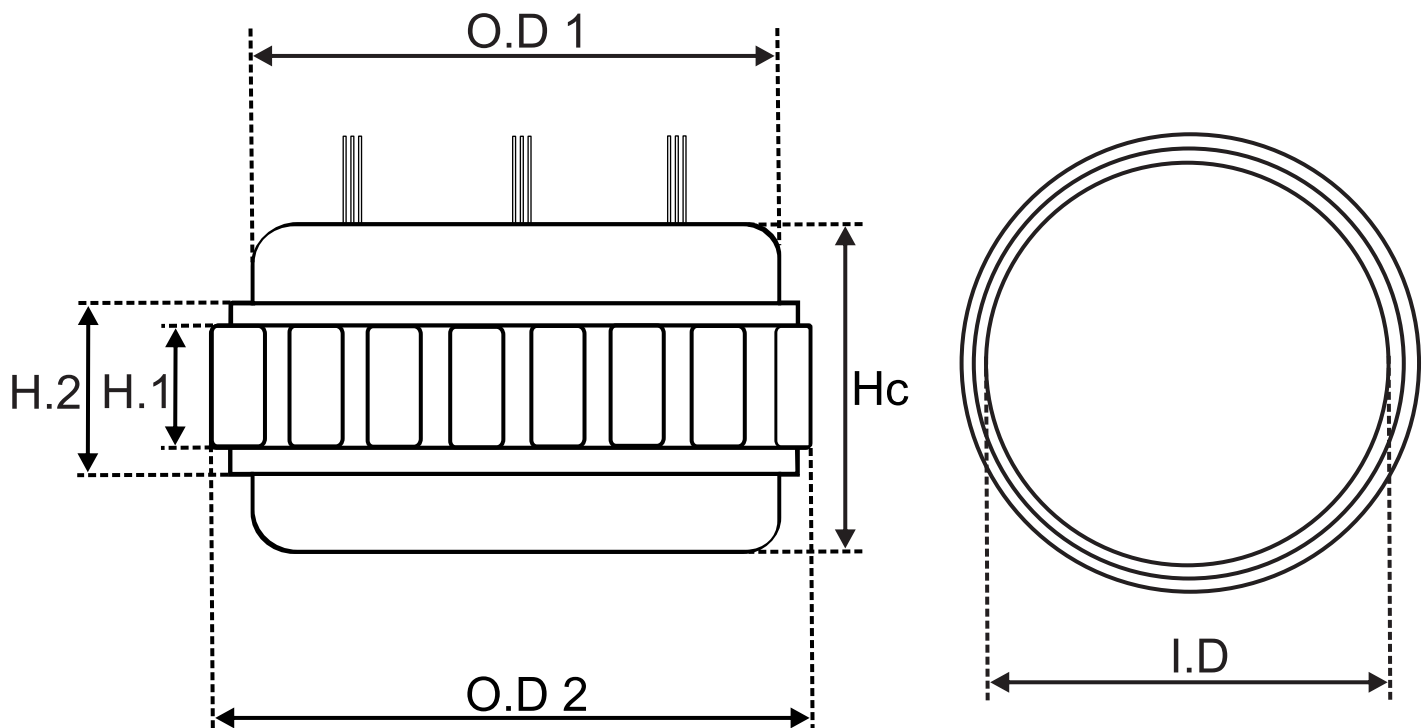

ALTERNATOR STATORS

AS AS1003

→ AS - ALTERNATOR STATOR
1003 - DELCO ALTERNATOR STATOR

AS - ALTERNATOR
STATOR

0xxx BOSCH PARTS
1xxx DELCO PARTS
2xxx HITACHI PARTS
3xxx VALEO PARTS
4xxx MAGNETI MARELLI & LUCAS PARTS
5xxx MITSUBISHI PARTS
6xxx DENSO PARTS
9xxx OTHER SUPPLIERS