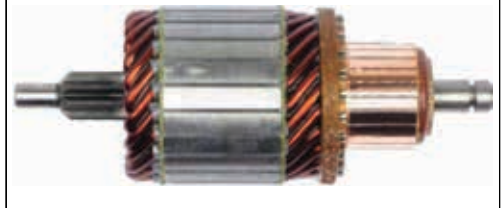

SA0064

Cross: Bosch 1004011073, 1004011092
CARGO 234022, **ORME** IM2134
Number of teeth/splines 9, **Number of slots** 23, L. 146, **O. D.** 55, **Power** 1.7, **Voltage** 12, **Rotation** CW
For: Bosch 0001115001, 0001115002, 0001115007, 0001115008, 0001115012, 0001115015, 0001115016, 0001115017, 0001115020, 0001115021, 0001115022 ...