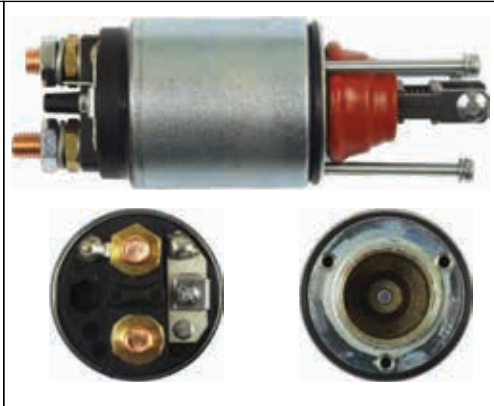

SS9066(LETRIKA)

Cross: Iskra / Letrika 16.905.240
AS-PL UD11958(LETRIKA)SS, MAHLE 72739793
Voltage 12, B+ M10, Coil bolt M10
For: Iskra / Letrika AZJ3554, AZJ3109, AZJ3115, AZJ3124, AZJ3140, AZJ3177, AZJ3192, AZJ3196, AZJ3229, AZJ3255, AZJ3268, AZJ3281, AZJ3291 ...