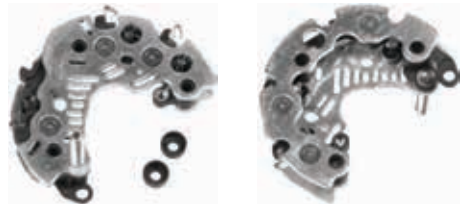

ARC4022

Cross: Magneti Marelli
CARGO 239982, **MOBILETRON** RI-34
O.D. 120.81, **Diode Amp.** 50, **Diodes** 6
For: Magneti Marelli 63321859, 63377491, 63321862, **As-PI** A4034, A4048, **Denso** 1022118641, 1022118650, 1022118651, 1022118660, 1022118661