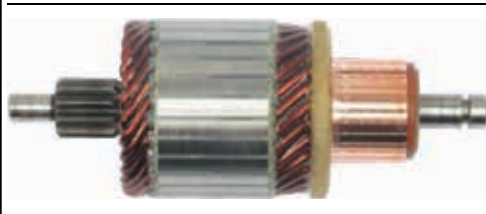

SA0088

Cross: Bosch 1004011317
CARGO 333774
Number of teeth/splines 11, **Number of slots** 28, **L.** 138.5, **O. D.** 52, **Power** 1.4, **Voltage** 12, **Rotation** CW
For: Bosch 0001138009, 0001138039, 0001142001, 0001142003, 0001142005, 0001147408