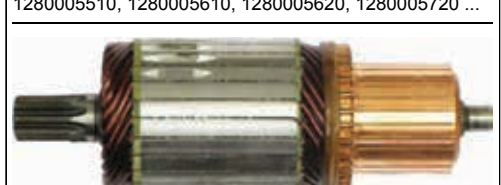

SA6021

Cross: Denso
AS-PL UD00694SA, UD00702SA
Number of teeth/splines 9, **Number of slots** 27, **L.** 151.5, **O. D.** 50.5, **Power** 2.0, **Voltage** 12, **Rotation** CW
For: Denso 2280007390, 2280007710