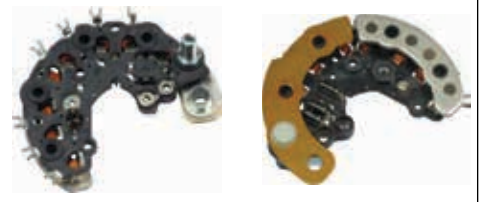

ARC3068

Cross: Valeo 2546040, 2546041, 593202
CARGO 139472, **MOBILETRON** RP-37
Diodes 6
For: Valeo 2541711, 2541747, 2541760, 2541786, 2542262, 2542263, 2542267, 2542358, 2542376, A13VI261, A13VI274, A14VI110, A14VI111, A14VI113 ...