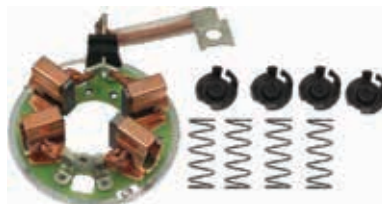

SBH0070

Cross: Bosch 2004336092, 2004336111, 6033AD0384
ORME PSP164, **IKA** 7.7246.1, **VOLVO** 874354
For: Bosch 0001330003, 0001330004, 0001330007,
0001330011, 0001330012, 0001330013, 0001330014,
0001330017, 0001330018, 0001330020, 0001330502