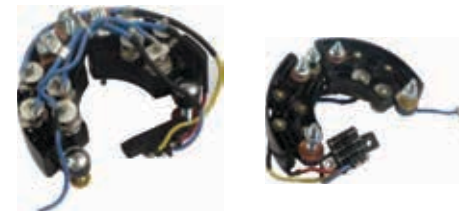

ARC9042

Cross: Prestoline
For: Prestolite JFZ291