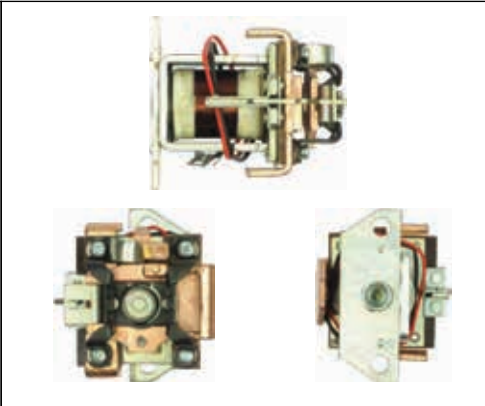

SS0101

Cross: Bosch 0331100023
CARGO 135380, CQ CQ2030485, DAF 693056
Voltage 24
For: Bosch 0001510001, 0001510002, 0001510003, 0001510005, 0001510008, 0001510009, 0001510010, 0001510017, 0001510018, 0001510019, 0001510020 ...