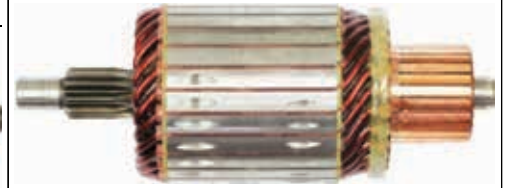

SA5035

Cross: Mitsubishi M106X54271, M106X57471
CARGO 136613, ORME IM3093, AS-PL UD00474SA
Number of teeth/splines 11, Number of slots 25, L. 143, O. D. 54, Power 1.7, Voltage 12
For: Mitsubishi M1T75181, M1T75181A, M1T75281, M1T75283, M1T75381, M1T75381A, M1T75581, M1T75681, M1T76381, M1T76481, M1T90081 ...