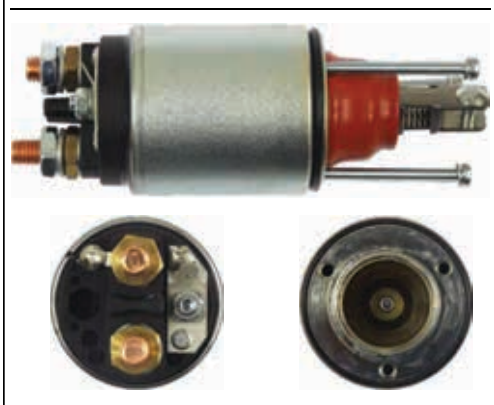

SS9067(LETRIKA)

Cross: Iskra / Letrika 16.905.750
AS-PL UD11959(LETRIKA)SS, MAHLE MSX 610
Voltage 12, B+ M10, Coil bolt M10
For: Iskra / Letrika AZJ3114, AZJ3117, AZJ3118, AZJ3171, 11130408, 11130411, 11130412, 11130553, Mahle MS548, MS193, MS261