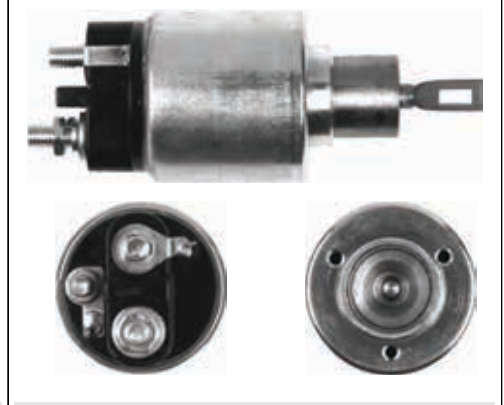

SS0048

Cross: Bosch 0331303134, 2339303273
CARGO 137696, CQ CQ2030160
Voltage 12, B+ M8, Coil bolt M8
For: Bosch 0001110060, 0001110073
In offer also: SS0048(ZM)