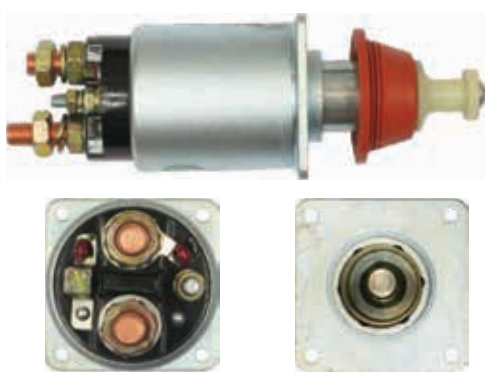

STARTER SOLENOIDS

BOSCH

SS0122

Cross: Bosch 9330451058, 9330451069
GHIBAUDI 3630, **ZM** ZM-831
Voltage 12, **B+** M12, **Coil bolt** M12
For: Bosch 00013700001, 90000453029, 9000453067