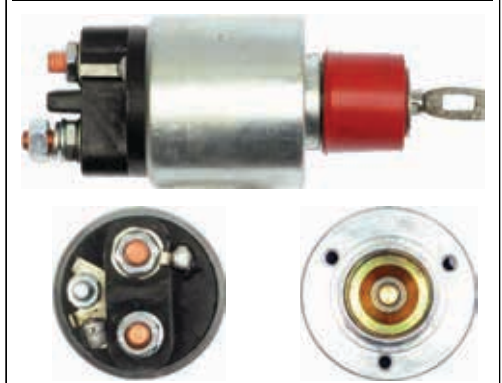

SS0089

Cross: Bosch 6033AD0292, 6033AD0464
Voltage 12, B+ M8, Coil bolt M8
For: Bosch 0001223006