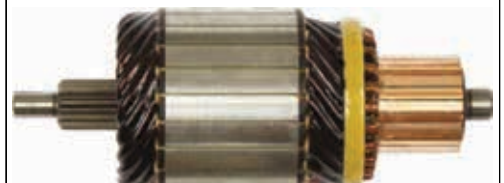

SA9021

Cross: Iskra / Letrika 16.907.753
AS-PL UD01830SA, **WOODAUTO** WSA16856
Number of teeth/splines 10, **Number of slots** 23, L.
148.20, O. D. 60.00, **Power** 3.2, **Voltage** 12
For: Iskra / Letrika AZE4222, IS1185, AZE4221, IS1189,
AZE4194, IS1195, AZE4172, IS1201, AZE4173, IS1208,
AZE4165, IS1233, AZE4167, IS1297, AZE4205 ...
In offer also: SA9021(LETRIKA)