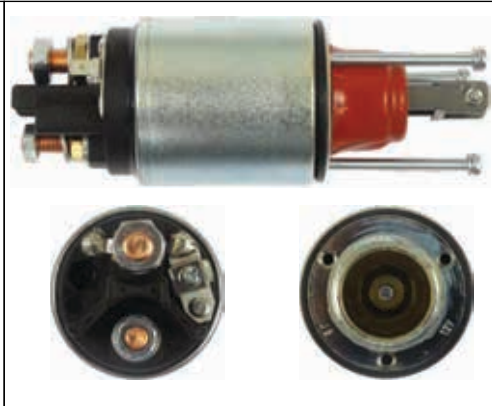

SS9069(LETRIKA)

Cross: Iskra / Letrika 16.905.757
AS-PL UD11962(LETRIKA)SS, MAHLE 72738537
Voltage 12, B+ M8, Coil bolt M10
For: Iskra / Letrika AZJ3205, AZJ3206, AZJ3236, AZJ3244, 11130631, 11130632, 11130695, 11130706, Mahle MS49, MS149, MS271, MS339