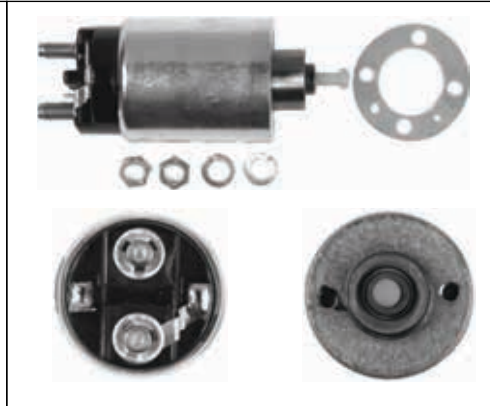

Voltage 12, B+ M8x1.25, Coil bolt M8x1.25

For: Denso 4280005480

STARTER SOLENOIDS

DENSO / OTHER

SS6047

Cross: Denso
AS-PL UD02726SS, DIXIE 6646-3013
Voltage 12, **B+** M10, **Coil bolt** M10
For: Denso 2280005311, As-PI S6095