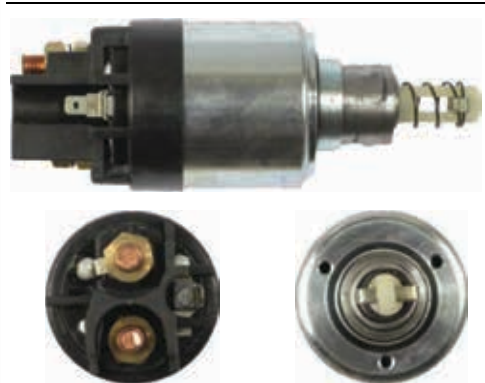

SS0084

Cross: Bosch 2339402312
Voltage 24
For: Bosch 0001263019, 0001263020