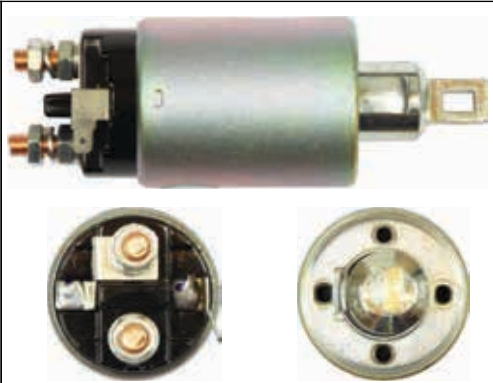

SS5012

Cross: Mitsubishi M371X46071
CARGO 132471, **CQ** CQ2030120
Voltage 12, **B+** M8, **Coil bolt** M8
For: Mitsubishi M2T92172A, M3T61272, M002T51082, M002T51083, M002T54771, M002T57371, M002T90071, M002T92171, M002T92172 ...