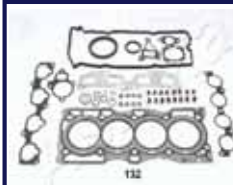

49-01-132

NISSAN X-TRAIL (T30) 2.0
NISSAN X-TRAIL (T30) 2.0 4x4