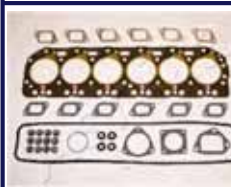

TOYOTA LAND CRUISER (_J4_) 4.0 D (HJ47_V)
TOYOTA LAND CRUISER (_J6_) 4.0 Diesel (HJ60)
TOYOTA LAND CRUISER (_J6_) 4.0 Diesel (HJ60_V)
TOYOTA LAND CRUISER Pick-up (_J4_) 4.0 D (HJ4)

11042-70J25

04112-68020

48-01-196