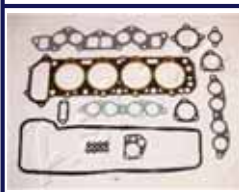

48-01-128

NISSAN BLUEBIRD (T72 , T12) 2.0 D (SLT72, T12)
NISSAN BLUEBIRD (U11) 2.0 D
NISSAN BLUEBIRD Hatchback (T72, T12) 2.0 D (FS)
NISSAN BLUEBIRD Station Wagon (WU11) 2.0 D
NISSAN BLUEBIRD Traveller (W910) 2.0 D
NISSAN TRADE Furgonato 2.0 D