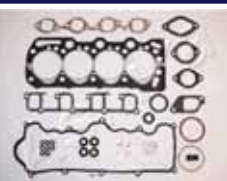

20920-27A00

48-09-995

OPEL ASTRA F (56_, 57_) 1.7 TDS
OPEL ASTRA F 2 volumi /Coda spiovente (53_, 54_
OPEL ASTRA F Station wagon (51_, 52_) 1.7 TDS
OPEL VECTRA A (86_, 87_) 1.7 TD
OPEL VECTRA A 2 volumi /Coda spiovente (88_, 89_
OPEL VECTRA B (36_) 1.7 TD