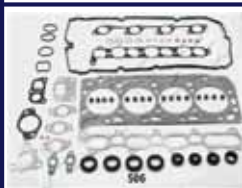

1000A406

MD997096

48-05-506

MITSUBISHI L 200 (K_T) 2.5 DI-D
MITSUBISHI L 200 2.5 DiD [RWD]