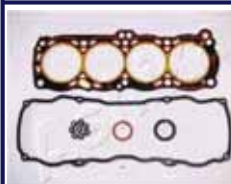

48-01-167

NISSAN BLUEBIRD (U11) 1.8
NISSAN PRAIRIE (M10, NM10) 1.8 SGL (M10)
NISSAN STANZA (T11) 1.8 SGL
NISSAN STANZA Hatchback (T11) 1.8