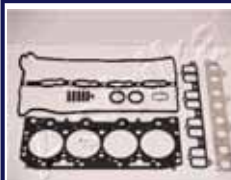

48-0H-H02

HYUNDAI TERRACAN (HP) 2.9 CRDi