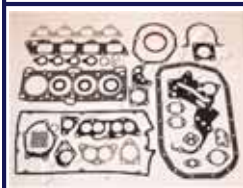

20910-33A01

04111-87728

49-05-593

HYUNDAI COUPE (RD) 1.6 16V
HYUNDAI LANTRA I (J-1) 1.6 i.e. 16V
HYUNDAI LANTRA I (J-1) 1.8 i.e. 16V
HYUNDAI LANTRA II (J-2) 1.6 i
HYUNDAI LANTRA II (J-2) 1.8 16V
HYUNDAI LANTRA II Wagon (J2) 1.6 i