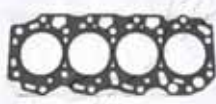

46-02-201D

TOYOTA AVENSIS (T25) 2.0 D-4D
TOYOTA AVENSIS (_T22_) 2.0 D-4D (CDT220_)
TOYOTA AVENSIS Liftback (_T22_) 2.0 D-4D (CDT2
TOYOTA AVENSIS Station wagon (T25) 2.0 D-4D
TOYOTA AVENSIS Station Wagon (_T22_) 2.0 D-4D
TOYOTA AVENSIS Tre volumi (T25) 2.0 D-4D