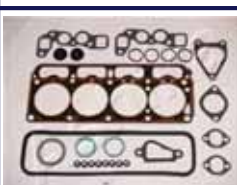

04112-13020

04112-56012

48-02-228

TOYOTA CARINA II (_T15_) 1.6 (AT151)