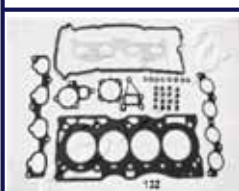

48-01-132

NISSAN X-TRAIL (T30) 2.0
NISSAN X-TRAIL (T30) 2.0 4x4