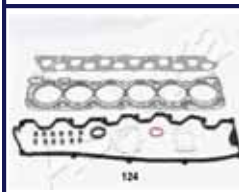

11042-22J25

11042-05B25

48-01-124

NISSAN CABSTAR 2.0 F22
NISSAN PATROL GR I (Y60) 2.8 TD (Y60A)
NISSAN PATROL Hardtop (K260) 2.8 TD
NISSAN PATROL Station Wagon (W260) 2.8 TD
NISSAN URVAN Furgonato (E23) 2.2 D