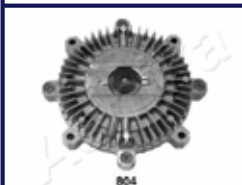

36-08-804

SUZUKI GRAND VITARA (FT, GT) 2.0
SUZUKI GRAND VITARA (FT, GT) 2.5 V6 24V
SUZUKI GRAND VITARA (FT, GT) 2.5 V6 24V (FT)
SUZUKI GRAND VITARA (FT, GT) 2.7 XL-7