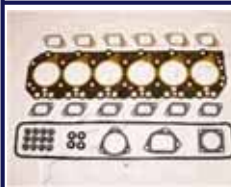

TOYOTA LAND CRUISER (_J6_) 4.0 Diesel (HJ60)
TOYOTA LAND CRUISER (_J6_) 4.0 Diesel (HJ60_V)