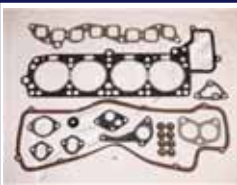

04112-34060

04112-54032

48-02-230

TOYOTA CELICA (TA2) 2.0
TOYOTA CELICA (TA60, RA40, RA6_) 2.0 XT (RA4C)
TOYOTA COROLLA Compact (_E9_) 1.6 GTi (AE92)
TOYOTA COROLLA Liftback (_E9_) 1.6 GTi
TOYOTA CORONA (RX, RT) 2.0 (RT104)
TOYOTA CORONA (RX, RT) 2.0 Mark II (RX12)