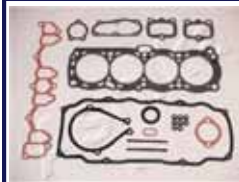

GASKET SET, CYLINDER HEADKIT GUARNIZIONI, TESTATA

11042-D3527

11042-01A28

48-01-119

NISSAN BLUEBIRD (T72 , T12) 2.0 i
NISSAN BLUEBIRD (T72 , T12) 2.0 i (HLT72, T12)
NISSAN BLUEBIRD (U11) 2.0 i
NISSAN BLUEBIRD Hatchback (T72, T12) 2.0 i
NISSAN BLUEBIRD Hatchback (T72, T12) 2.0 i (FHL)
NISSAN BLUEBIRD Station Wagon (WU11) 2.0 i