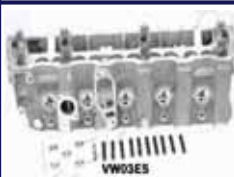

074103351A

VW03ES

VW TRANSPORTER IV Autobus (70XB, 70XC, 7DB,
VW TRANSPORTER IV Autobus (70XB, 70XC, 7DB,
VW TRANSPORTER IV Furgonato (70XA) 2.4 D
VW TRANSPORTER IV Furgonato (70XA) 2.4 D Syn
VW TRANSPORTER IV Pianale piatto/Telaio (70XD)
VW TRANSPORTER IV Pianale piatto/Telaio (70XD)