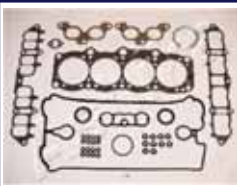

04111-74240

04112-47011

48-02-225

TOYOTA CELICA Coupe (T16F) 2.0 Turbo 4x4
TOYOTA CROWN (_S1_) 2.8 i Super Saloon (S12)