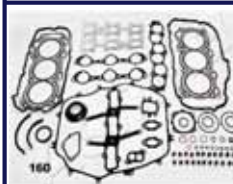

49-01-160

INFINITI FX 35
NISSAN 350 Z 3.5
NISSAN 350 Z Roadster 3.5