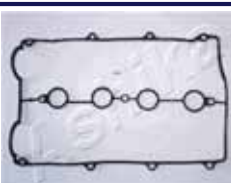

B61P-10-235

47-03-315

MAZDA MX-5 I (NA) 1.6