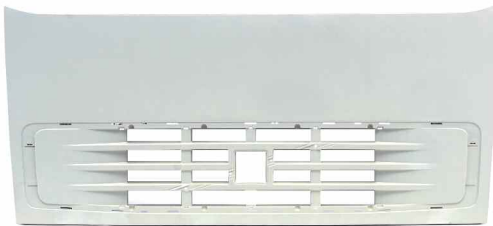

GRIGLIA SUPERIORE
S.M.C. - BIANCO

UPPER GRILLE
S.M.C. - WHITE

COS.PEL ref.   SIMILAR ref.
102.60266   **20360266**

NEW

MODANATURA PER GRIGLIA SUPERIORE
CROMATA

MOULDING FOR UPPER GRILLE
CHROMATE

COS.PEL ref.   SIMILAR ref.
102.60267   **20467265**