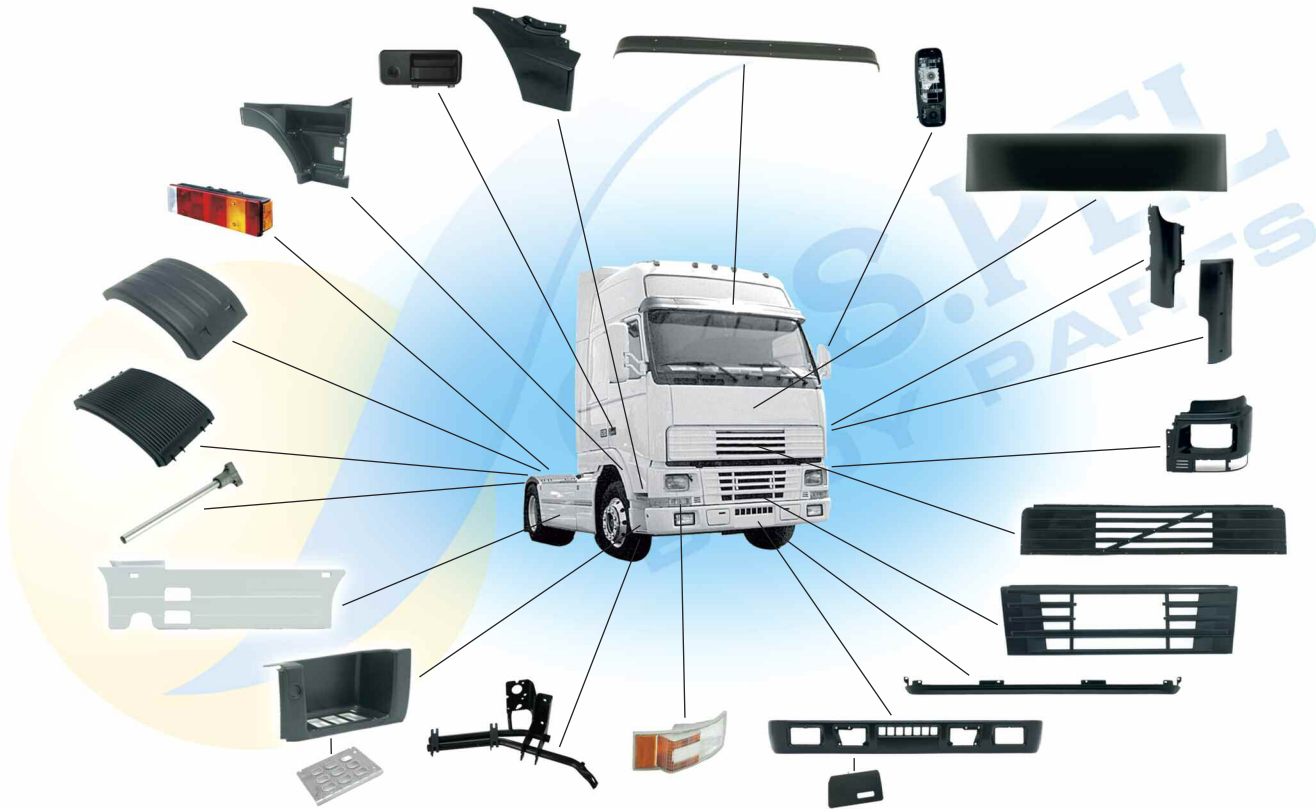

GRIGLIA SUPERIORE A.B.S. - NERO UPPER GRILLE A.B.S. - BLACK COS.PEL ref. 102.44455 SIMILAR ref. 20360507
	GRIGLIA INFERIORE A.B.S. - NERO LOWER GRILLE A.B.S. - BLACK COS.PEL ref. 102.44482 SIMILAR ref. 1063509
	FRONTALE SUPERIORE METALLO FRONT PANEL STEEL COS.PEL ref. 102.91220 SIMILAR ref. 8191220
	PARAFANGO POSTERIORE RUOTA ANTERIORE A.B.S. - NERO REAR MUDGUARD FRONT WHEEL A.B.S. - BLACK COS.PEL ref. 202.23459 SIMILAR ref. 1623459 DX-SX RH-LH