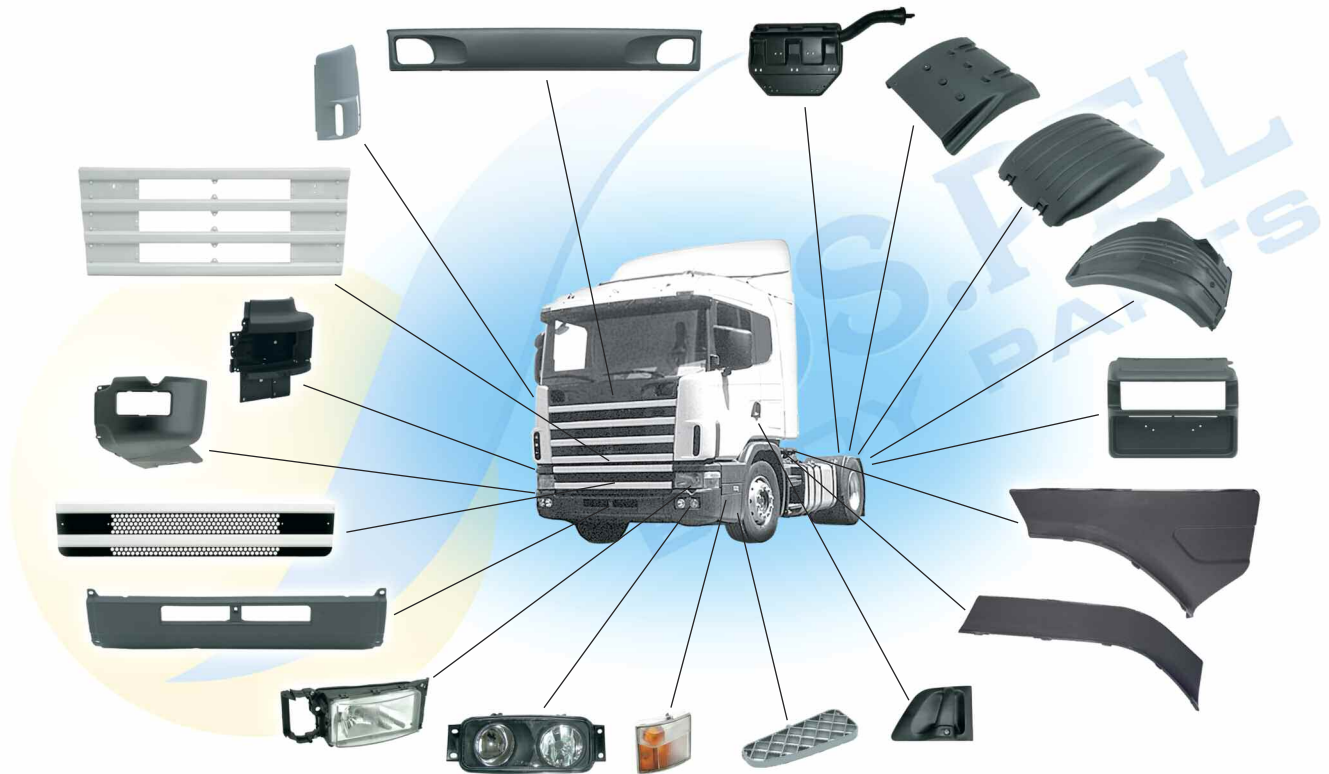

Scania C.R.114-124-144-164

Scania C.R.114-124-144-164

GRIGLIA SUPERIORE
P.P.G.F. - BIANCO

UPPER GRILLE
P.P.G.F. - WHITE

COS.PEL ref.   SIMILAR ref.
103.43144   **1397570**

GRIGLIA SUPERIORE
METALLO

UPPER GRILLE
STEEL

COS.PEL ref.   SIMILAR ref.
103.01929   **1401929**