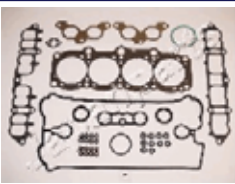

KG-231

TOYOTA LAND CRUISER (_J7_) 3.4 TD (BJ71_V)

04111-74240

04112-47011

KG-225

TOYOTA CELICA Coupe (T16F) 2.0 Turbo 4x4
TOYOTA CROWN (_S1_) 2.8 i Super Saloon (S12)

KG-232

TOYOTA LAND CRUISER (_J4_) 3.6 D (HJ45_V)
TOYOTA LAND CRUISER Pick-up (_J4_) 3.6 D (HJ4)