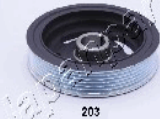

PU-203

TOYOTA YARIS 1.0 VVT-i