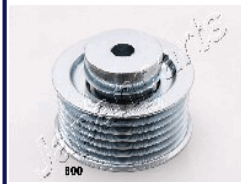

DEFLECTION/GUIDE PULLEY, V-RIBBED BELT\GALLOPPINO CINGHIA POLY-V

13505-87703

49160-65D40

RP-603

DAIHATSU CHARADE III (G100, G101, G102) 1.0 D
DAIHATSU CHARADE III (G100, G101, G102) 1.0 Tt

RP-800

SUZUKI GRAND VITARA (FT, GT) 2.0 HDI 110