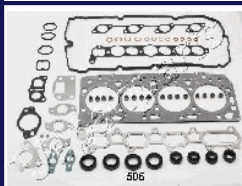

1000A406

MD997096

KG-506

MITSUBISHI L 200 (K__T) 2.5 DI-D
MITSUBISHI L 200 2.5 DiD [RWD]