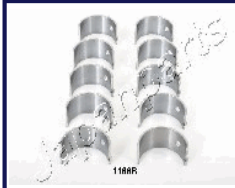

SH1166B

ISUZU MIDI Autobus (94000, 98000) 2.0 TD (98000)
ISUZU MIDI Autobus (94000, 98000) 2.2 D (98000)
ISUZU MIDI Autobus (94000, 98000) 2.2 D 4WD (94000)
ISUZU MIDI Furgonato (98000N) 2.2 D
ISUZU MIDI Furgonato (98000N) 2.2 D 4WD
ISUZU MIDI Van (94000, 98000) 2.0 D 4WD 4FC1