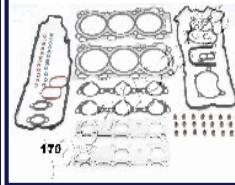

KG-170

NISSAN PATHFINDER 4.0 4WD