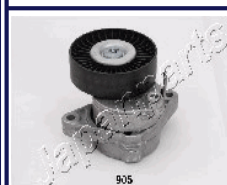

TS-905

CHRYSLER CROSSFIRE 3.2
CHRYSLER CROSSFIRE Roadster 3.2