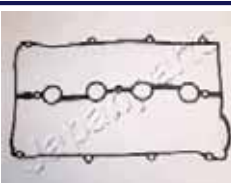

BP05-10-235

OK955-10-235

GP-314

MAZDA 323 F IV (BG) 1.8 16V GT
MAZDA 323 IV C (BG) 1.8 16V GT
MAZDA 323 IV S (BG) 1.8 16V GT