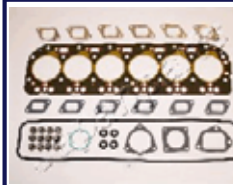

TOYOTA LAND CRUISER (_J4_) 4.0 D (HJ47_V)
TOYOTA LAND CRUISER (_J6_) 4.0 Diesel (HJ60)
TOYOTA LAND CRUISER (_J6_) 4.0 Diesel (HJ60_V)
TOYOTA LAND CRUISER Pick-up (_J4_) 4.0 D (HJ4)

11042-70J25

04112-68020

KG-196