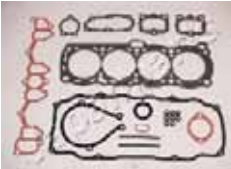

GASKET SET, CYLINDER HEADKIT GUARNIZIONI, TESTATA

11042-D3527

11042-01A28

KG-119

NISSAN BLUEBIRD (T72 , T12) 2.0 i
NISSAN BLUEBIRD (T72 , T12) 2.0 i (HLT72, T12)
NISSAN BLUEBIRD (U11) 2.0 i
NISSAN BLUEBIRD Hatchback (T72, T12) 2.0 i
NISSAN BLUEBIRD Hatchback (T72, T12) 2.0 i (FHL)
NISSAN BLUEBIRD Station Wagon (WU11) 2.0 i