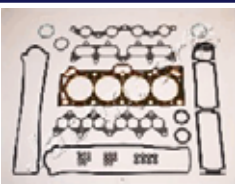

04112-16024

04112-58010

KG-226

TOYOTA CELICA Coupe (RA6) 1.6
TOYOTA COROLLA Compact (_E9_) 1.6 GTi (AE92)
TOYOTA COROLLA Coupe (AE86) 1.6 GT 16V (AE8)
TOYOTA COROLLA Liftback (_E9_) 1.6 GTi
TOYOTA MR 2 (_W1_) 1.6 16V (AW11)