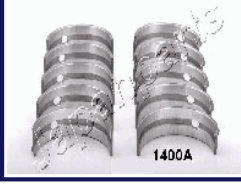

MS1400A

TOYOTA AVENSIS VERSO 2.0 VVT-i
TOYOTA RAV 4 II (XA2) 2.0 VVTi 4WD
TOYOTA TERCEL (AL2_) 1.5 4WD
TOYOTA TERCEL (_L1_, _L2_) 1.3 (AL20, AL11)