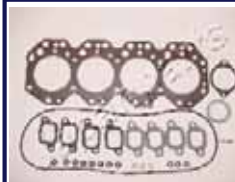

KG-235

TOYOTA LAND CRUISER (_J4_) 3.0 D (BJ40_V, BJ)