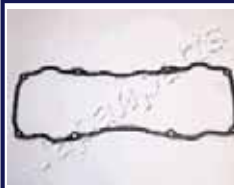

GP-113

NISSAN BLUEBIRD (T72, T12) 1.6
NISSAN BLUEBIRD (T72, T12) 1.8 Turbo
NISSAN BLUEBIRD (T72, T12) 2.0 (T12)
NISSAN BLUEBIRD (T72, T12) 2.0 i
NISSAN BLUEBIRD (T72, T12) 2.0 i (HLT72, T12)
NISSAN BLUEBIRD (U11) 1.8