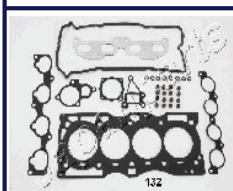

KG-132

NISSAN X-TRAIL (T30) 2.0
NISSAN X-TRAIL (T30) 2.0 4x4