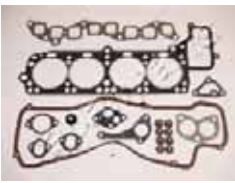

04112-34060

04112-54032

KG-230

TOYOTA CELICA (TA2) 2.0
TOYOTA CELICA (TA60, RA40, RA6_) 2.0 XT (RA4C)
TOYOTA COROLLA Compact (_E9_) 1.6 GTi (AE92)
TOYOTA COROLLA Liftback (_E9_) 1.6 GTi
TOYOTA CORONA (RX, RT) 2.0 (RT104)
TOYOTA CORONA (RX, RT) 2.0 Mark II (RX12)