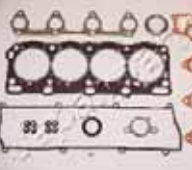

KG-002

ASIA MOTORS ROCSTA 2.2 D
ASIA MOTORS ROCSTA 2.2 D 4x4