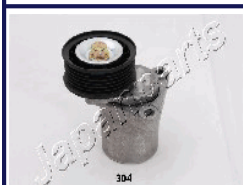

LF17-15-980A

LF50-15-980

TS-304

MAZDA 3 2.3 DiSi Turbo MPS
MAZDA 3 2.3 MPS
MAZDA 6 (GG) 1.8
MAZDA 6 (GG) 2.0
MAZDA 6 (GG) 2.3
MAZDA 6 Hatchback (GG) 1.8