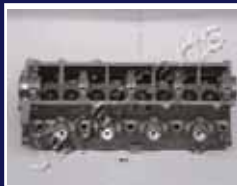

R263-10-1007

XX-MZ002

ASIA MOTORS ROCSTA 2.2 D
ASIA MOTORS ROCSTA 2.2 D 4x4
KIA SPORTAGE (K00) 2.0 TD 4WD