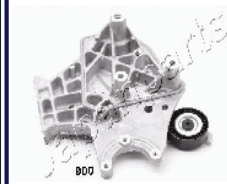

TENSIONER LEVER, V-RIBBED BELT TENDITORE, CINGHIA POLY-V

04668519AD

TS-506

CITROEN C-CROSSER 2.2 HDI
MITSUBISHI OUTLANDER 2.2 DI-D
PEUGEOT 4007 2.2 HDI

TS-900

CHRYSLER PT CRUISER 1.6

17540-77E10

04861630AB