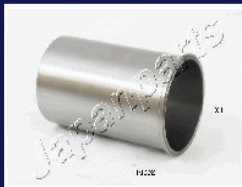

11461-54010

CC-TO002

TOYOTA CRESSIDA (_X6_) 2.2 D (LX60)
TOYOTA CRESSIDA Station Wagon (X6K) 2.2 D
TOYOTA CROWN (_S1_) 2.2 D (LS110)
TOYOTA HIACE I Furgonato (_H_) 2.2 D (LH20-30)
TOYOTA HIACE I Wagon (_H_) 2.2 D
TOYOTA HIACE II Furgonato (H5_) 2.2 D