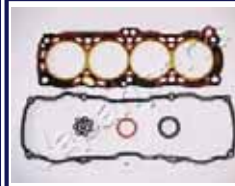

KG-167

NISSAN BLUEBIRD (U11) 1.8
NISSAN PRAIRIE (M10, NM10) 1.8 SGL (M10)
NISSAN STANZA (T11) 1.8 SGL
NISSAN STANZA Hatchback (T11) 1.8