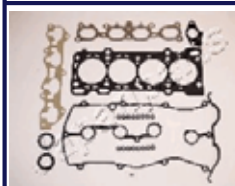

MAZDA 626 III (GD) 2.0 D
MAZDA 626 III Hatchback (GD) 2.0 D
MAZDA 626 III Station Wagon (GV) 2.0 D
MAZDA 626 III Station Wagon (GV) 2.0 D Complex

KG-355