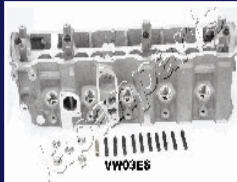

074103351A

XX-VW03ES

VW TRANSPORTER IV Autobus (70XB, 70XC, 7DB,
VW TRANSPORTER IV Autobus (70XB, 70XC, 7DB,
VW TRANSPORTER IV Furgonato (70XA) 2.4 D
VW TRANSPORTER IV Furgonato (70XA) 2.4 D Syn
VW TRANSPORTER IV Pianale piatto/Telaio (70XD)
VW TRANSPORTER IV Pianale piatto/Telaio (70XD)