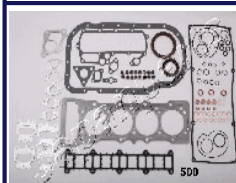

KM-500

MITSUBISHI PAJERO III (V60) 3.2 DI-D (V68W, V78)