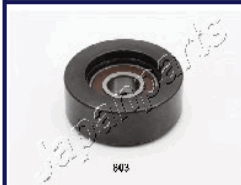

RP-803

SUZUKI VITARA (ET, TA) 1.6 (ET)
SUZUKI VITARA (ET, TA) 1.6 (TA)
SUZUKI VITARA (ET, TA) 1.6 16V (ET)
SUZUKI VITARA (ET, TA) 2.0 16V (ET)
SUZUKI VITARA Cabrio (ET, TA) 2.0 16V (ET)