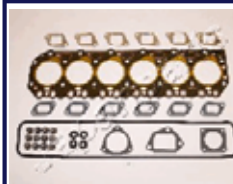

TOYOTA LAND CRUISER (_J6_) 4.0 Diesel (HJ60)
TOYOTA LAND CRUISER (_J6_) 4.0 Diesel (HJ60_V)