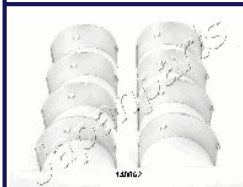

CB1408A2

TOYOTA CARINA (TA4L, TA6_L) 1.8 D
TOYOTA CARINA Station Wagon (TA4K, TA6K) 1.8 D
TOYOTA COROLLA (_E7_) 1.8 D (CE70)
TOYOTA COROLLA (_E8_) 1.8 D
TOYOTA COROLLA 2 volumi /Coda spiovente (_E7_)
TOYOTA COROLLA Liftback (_E8_) 1.8 D

13041-54040

13041-64010