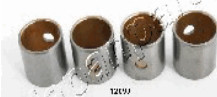

NISSAN TERRANO II (R20) 2.4 4WD
NISSAN TERRANO II (R20) 2.4 i 12V 4WD