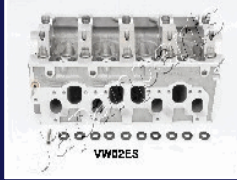

CYLINDER HEADITESTATA

038103351D

XX-VW02ES

AUDI A3 (8L1) 1.9 TDI
AUDI A3 (8L1) 1.9 TDI quattro
AUDI A3 (8P1) 1.9 TDI
AUDI A3 (8P1) 2.0 TDI
AUDI A3 (8P1) 2.0 TDI quattro
AUDI A3 Cabriolet 1.9 TDI