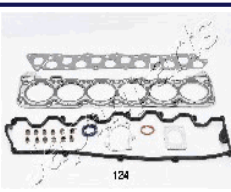

11042-22J25

11042-05B25

KG-124

NISSAN CABSTAR 2.0 F22
NISSAN PATROL GR I (Y60) 2.8 TD (Y60A)
NISSAN PATROL Hardtop (K260) 2.8 TD
NISSAN PATROL Station Wagon (W260) 2.8 TD
NISSAN URVAN Furgonato (E23) 2.2 D