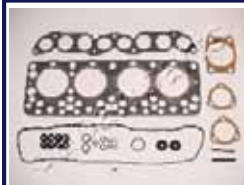

GASKET SET, CYLINDER HEADKIT GUARNIZIONI, TESTATA

11042-R8126

11042-99B25

KG-191