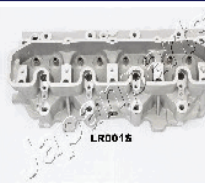

XX-LR001S

LAND ROVER DISCOVERY I 2.5 TDI
LAND ROVER DISCOVERY II (LJ, LT) 2.5 TDI