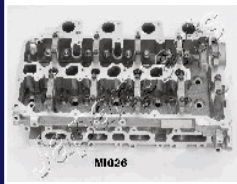

CYLINDER HEAD/TESTATA

1005B452

220316K

XX-MI026

MITSUBISHI L 200 (K__T) 2.5 DI-D
MITSUBISHI L 200 2.5 DiD [RWD]