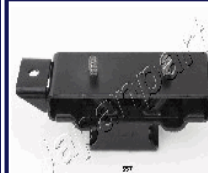

RU-557

MITSUBISHI L 200 2.5 DI-D [RWD] (KA4T)
MITSUBISHI L 200 2.5 DiD [RWD]