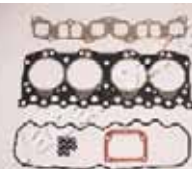

SP0219

KG-004

SSANGYONG FAMILY 2.2 D