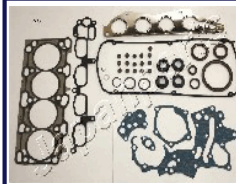

KM-503

MITSUBISHI GRANDIS 2.4
MITSUBISHI OUTLANDER 2.4 4WD