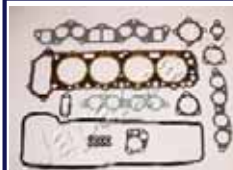

KG-128

NISSAN BLUEBIRD (T72 , T12) 2.0 D (SLT72, T12)
NISSAN BLUEBIRD (U11) 2.0 D
NISSAN BLUEBIRD Hatchback (T72, T12) 2.0 D (FS)
NISSAN BLUEBIRD Station Wagon (WU11) 2.0 D
NISSAN BLUEBIRD Traveller (W910) 2.0 D
NISSAN TRADE Furgonato 2.0 D