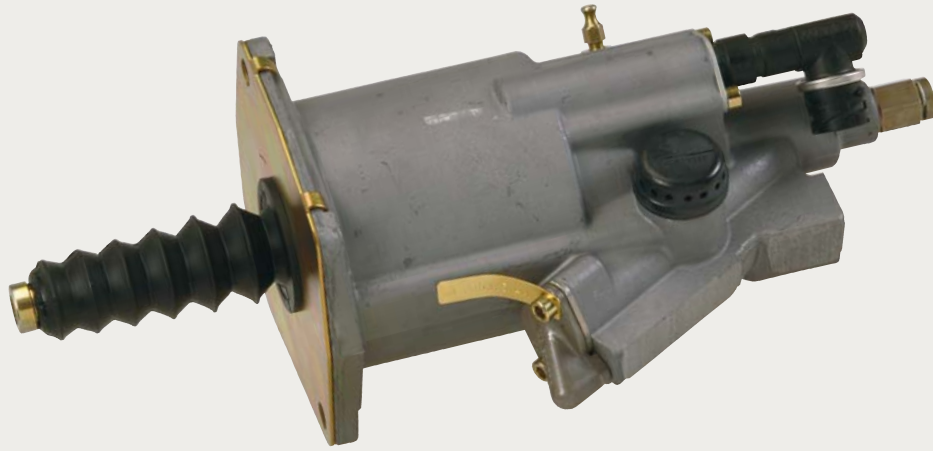

Part no.	Description	Fits	Notes
625375AM	Clutch servo	A 000 254 00 47	Ø100 mm