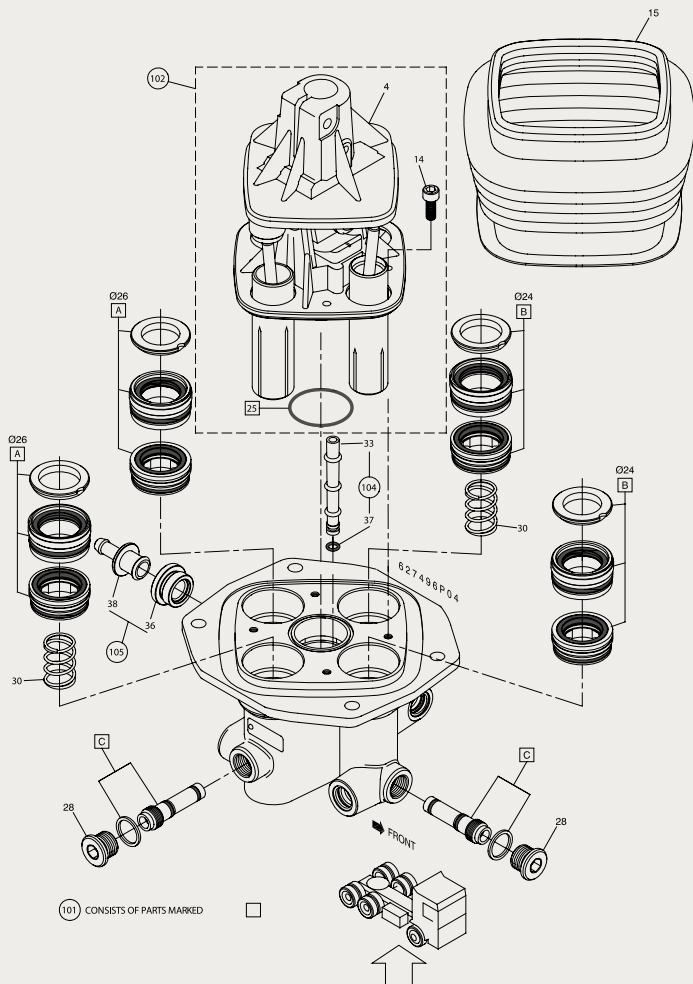

Part no.	Description	Fits	Notes
627496AM	Gear lever actuator	81.32605-6111	Hydraulic gearshift
628072AM	Repair kit	81.32655-6157	Main kit
629023AM	Repair kit	81.32655-6180	Gear lever unit
628075AM	Repair kit	81.32655-6160	Level tube
628076AM	Repair kit	81.32655-6161	Nipple
628084AM	Repair kit	81.62655-6164	DPR valve
631004AM	Repair kit	81.96420-0556	Bellow

- Brake fluid
- Mineral oil

If the product you are looking for is not in this catalogue, please contact your nearest distributor to find a substitute product.