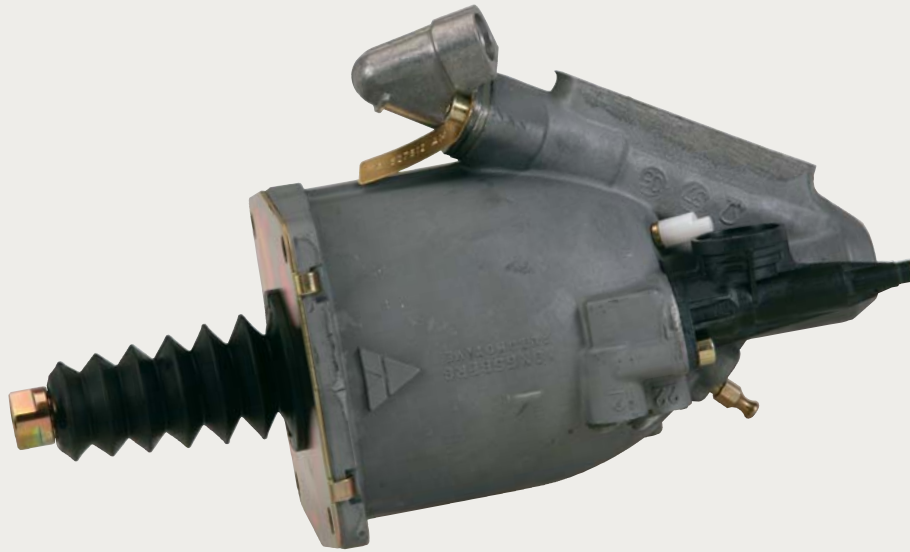

Part no.	Description	Fits	Notes
627612AM	Clutch servo	5010244209	Ø100 mm
626736AM	Repair kit	5001849864	Split protection valve