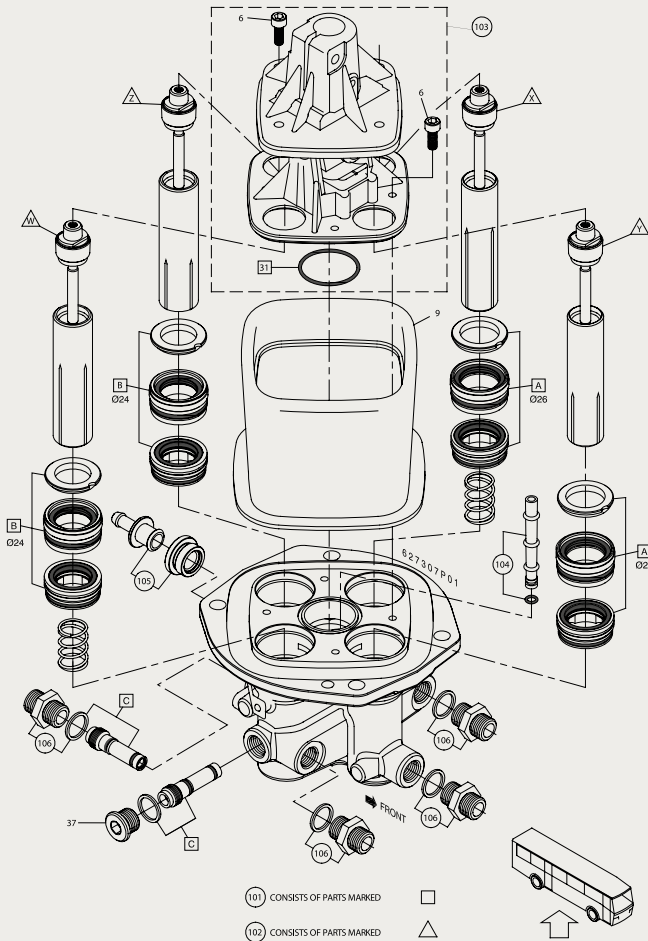

Part no.	Description	Fits	Notes
627307AM	Gear lever actuator	244869	Hydraulic gearshift
628564AM	Repair kit		Main kit
630174AM	Repair kit		Piston assy
630169AM	Repair kit		Gear lever unit
630170AM	Repair kit		Gear lever tube
630171AM	Repair kit		Nipple assy
630172AM	Repair kit		Connectors
630173AM	Repair kit		Bellow

- Brake fluid
- Mineral oil

If the product you are looking for is not in this catalogue, please contact your nearest distributor to find a substitute product.