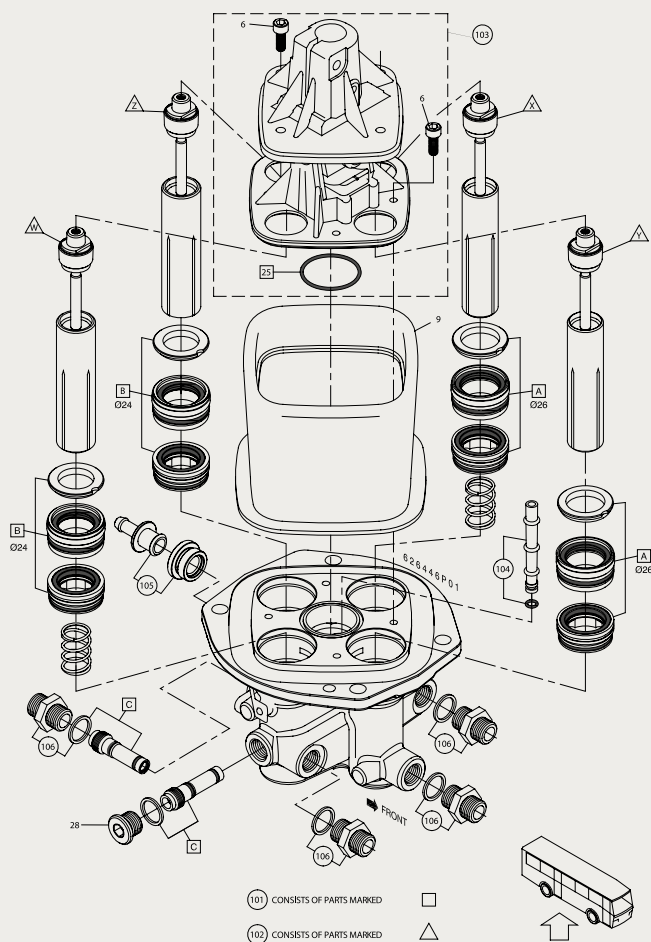

Part no.	Description	Fits	Notes
626446AM	Gear lever actuator	244863	Hydraulic gearshift
628564AM	Repair kit		Main kit
630168AM	Repair kit		Piston assy
630169AM	Repair kit		Gear lever unit
630170AM	Repair kit		Level tube
630171AM	Repair kit		Nipple
630172AM	Repair kit		Connectors
630173AM	Repair kit		Bellow

- Brake fluid
- Mineral oil

If the product you are looking for is not in this catalogue, please contact your nearest distributor to find a substitute product.