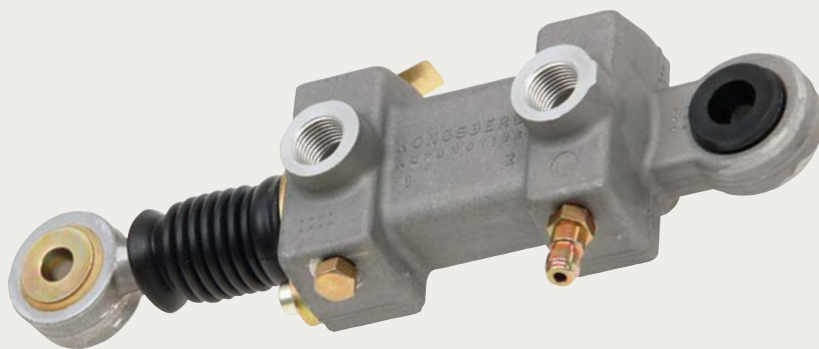

Part no.	Description	Fits	Notes
625522AM	Gearbox actuator	1669937	Hydraulic gearshift 💧
628511AM	Repair kit	85102391	Main kit