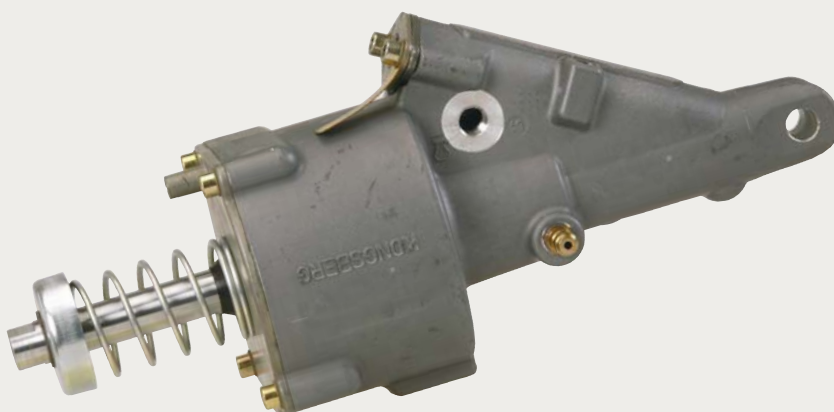

## Table of contents

Scania	6
Volvo	12
DAF	17
Leyland	29
Renault	33
MAN	39
ERF	44
Foden	45
SISU	49
Hyundai	50
Isuzu	52
Bova	53
DaimlerChrysler	57
Parts cross-list	70
Notes	73

Part no.	Description	Fits	Notes
622107AM	Clutch servo	360717	Ø100 mm 
622158AM	Repair kit	550453	Main kit
622135AM	Repair kit	550422	Ø95 Servo, old version
622161AM	Repair kit	550451	Ø95 Servo, old version