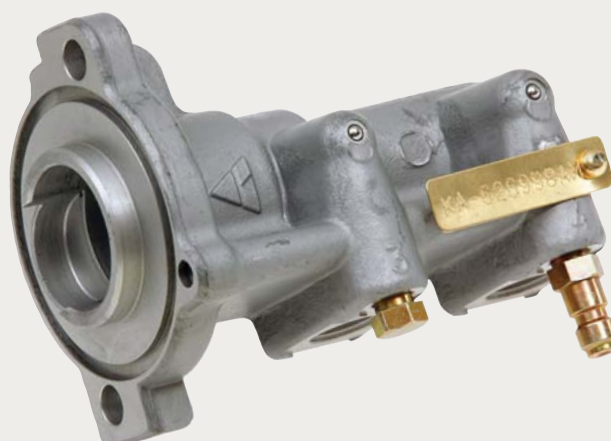

Part no.	Description	Fits	Notes
626998AM	Select Cylinder	81.32655.6115	Hydraulic gearshift - gearbox actuator
628469AM	Repair kit	81.98131.6005	Bleed nipple

- Brake fluid
- Mineral oil

If the product you are looking for is not in this catalogue, please contact your nearest distributor to find a substitute product.