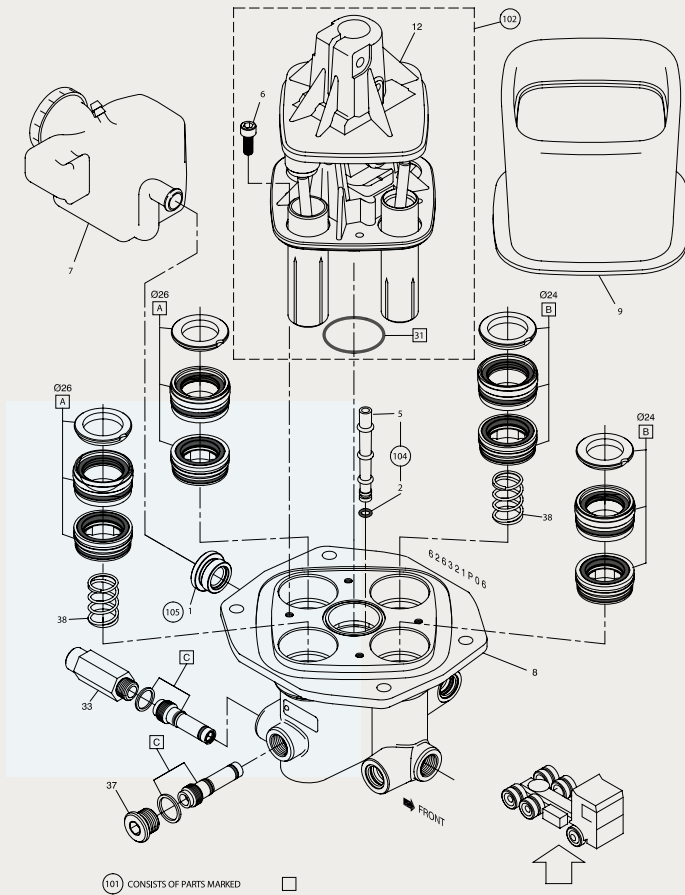

Part no.	Description	Fits	Notes
626321AM	Gear lever actuator	A 000 260 40 98	Hydraulic gearshift 💧
628043AM	Repair kit	A 000 260 49 98	Main kit
628040AM	Repair kit	A 000 260 51 98	Level tube
630148AM	Repair kit		Reservoir
630151AM	Repair kit		Bellow

- 💧 Brake fluid
- 💧 Mineral oil

If the product you are looking for is not in this catalogue, please contact your nearest distributor to find a substitute product.