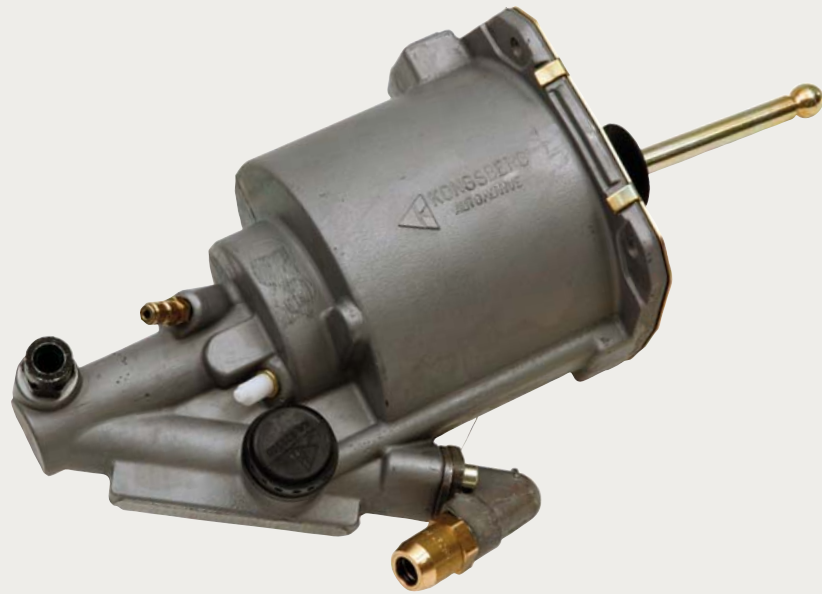

Part no.	Description	Fits	Notes
622190AM	Clutch servo	374116	Ø100 mm <span style="float: right;">💧</span>
625282AM	Repair kit	550465	Main kit
625283AM	Repair kit	550466	Air valve
625285AM	Repair kit	550467	Spool assy

Part no.	Description	Fits	Notes
622199AM	Clutch servo	1331770	Ø100 mm <span style="float: right;">💧</span>
625282AM	Repair kit	550465	Main kit
625283AM	Repair kit	550466	Air valve
625285AM	Repair kit	550467	Spool assy

Part no.	Description	Fits	Notes
627946AM	Clutch servo	1523399	Ø125mm 

Part no.	Description	Fits	Notes
628554AM	Clutch Servo	1493461	Ø100 mm 

-  Brake fluid
-  Mineral oil

If the product you are looking for is not in this catalogue, please contact your nearest distributor to find a substitute product.