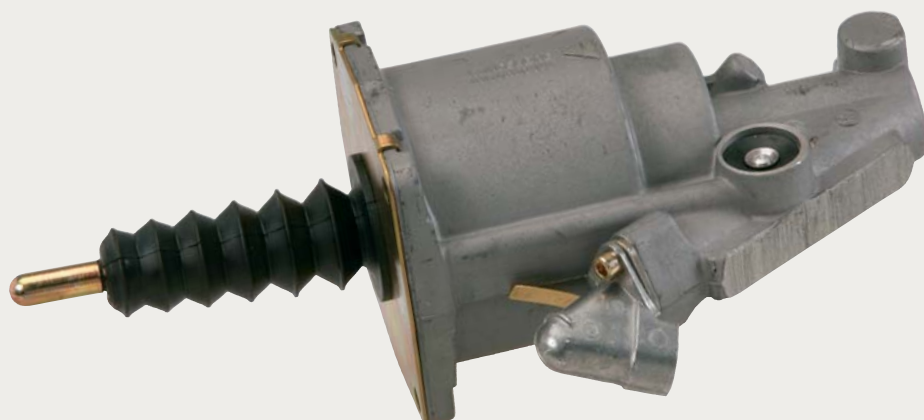

Part no.	Description	Fits	Notes
627026AM	Clutch servo	41700-6A700	Ø80 mm 
627162AM	Repair kit		Main kit
627163AM	Repair kit		Air valve
627164AM	Repair kit		Spool assy

Part no.	Description	Fits	Notes
627049AM	Clutch servo	41700-8A300	Ø100 mm, bus installation 