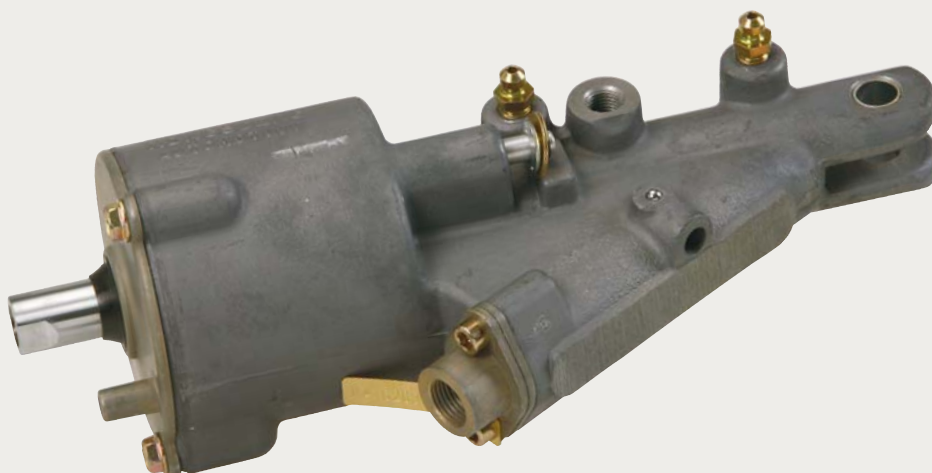

Part no.	Description	Fits	Notes
626392AM	Clutch servo	1673067 / 1655639	Ø80 mm, air conn. M16 filter 💧
626703AM	Repair kit	85102140	Main kit
627621AM	Repair kit		Air valve