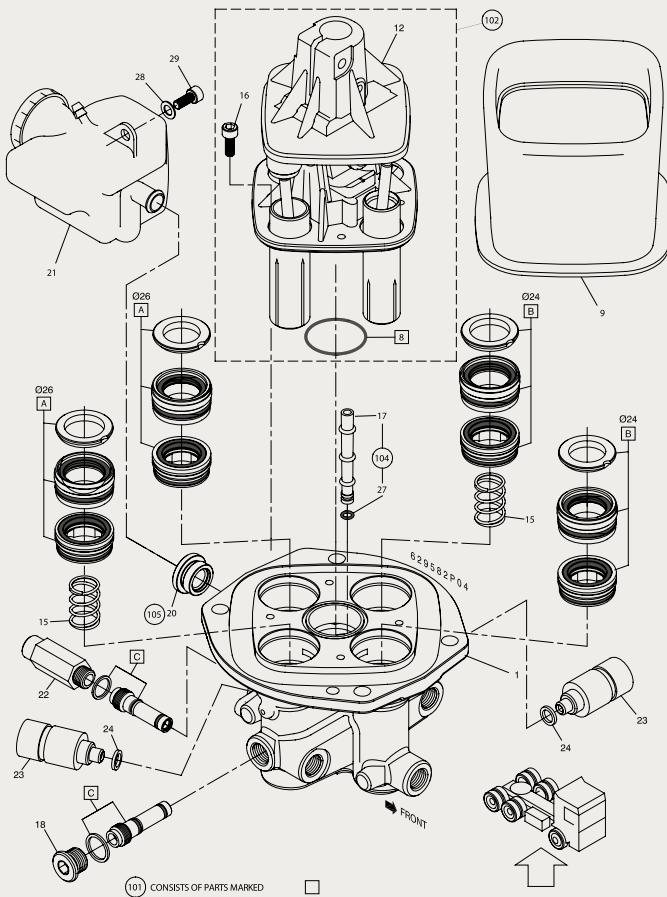

Part no.	Description	Fits	Notes
629582AM	Gear lever actuator	A 000 260 59 98	Hydraulic gearshift - HPS2
630151AM	Repair kit		Bellow