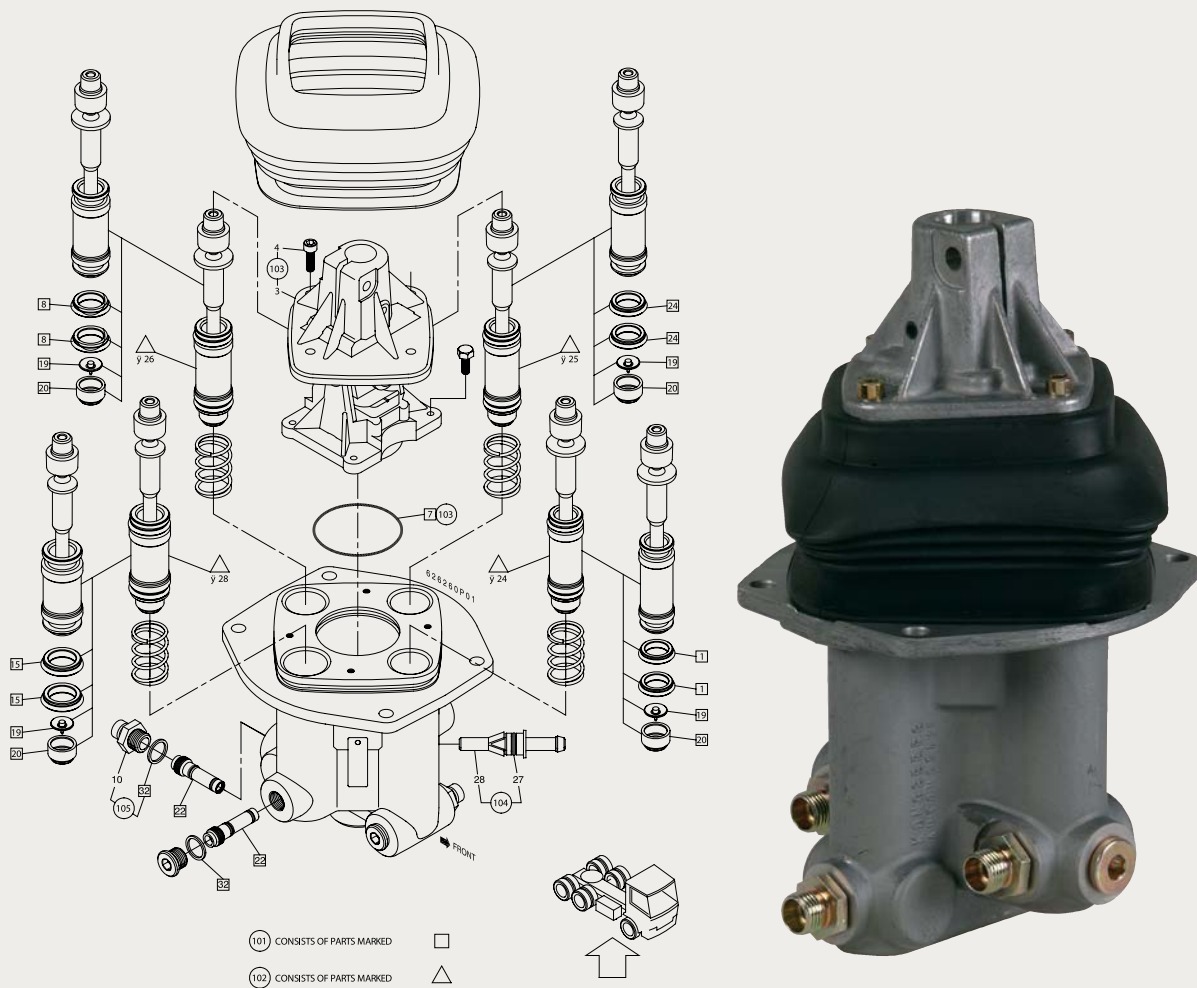

Part no.	Description	Fits	Notes
626260AM	Gear lever actuator	1321160	Hydraulic gearshift - left hand drive 💧
628551AM	Repair kit		Main kit
626687AM	Repair kit		Connectors
631570AM	Repair kit		Bellow

- 💧 Brake fluid
- 💧 Mineral oil

If the product you are looking for is not in this catalogue, please contact your nearest distributor to find a substitute product.