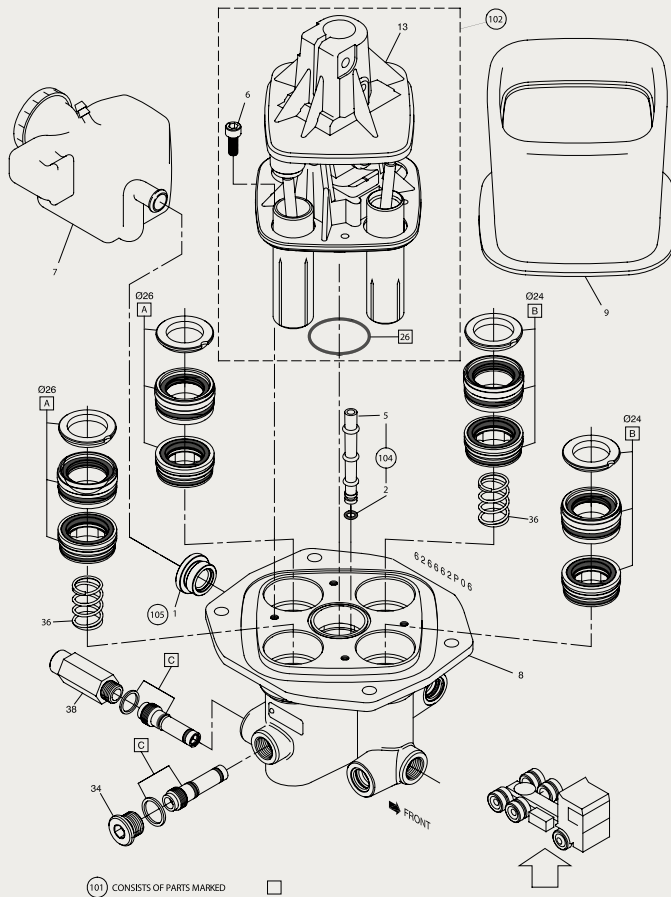

Part no.	Description	Fits	Notes
626662AM	Gear lever actuator	A 000 260 42 98	Hydraulic gearshift
628012AM	Repair kit	A 000 260 50 98	Main kit
628040AM	Repair kit	A 000 260 51 98	Level tube
630148AM	Repair kit		Reservoir
627111AM	Repair kit		Pressure sensor
630151AM	Repair kit		Bellow

- Brake fluid
- Mineral oil

If the product you are looking for is not in this catalogue, please contact your nearest distributor to find a substitute product.