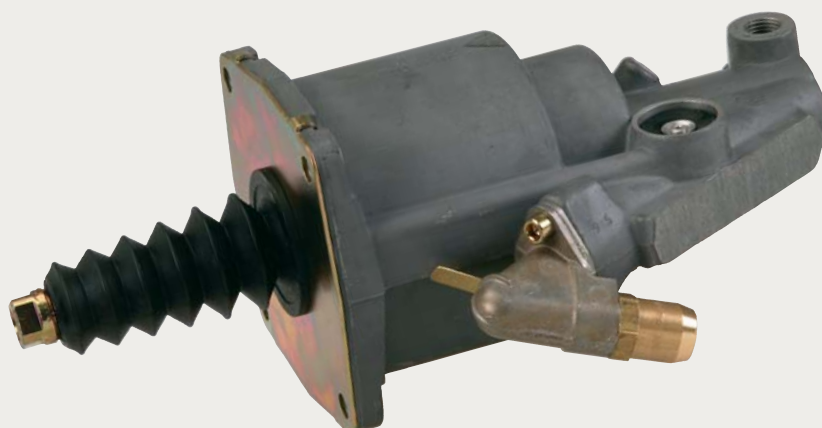

Part no.	Description	Fits	Notes
622199AM	Clutch servo	1331770	Ø100 mm 💧
625282AM	Repair kit	550465	Main kit
625283AM	Repair kit	550466	Air valve
625285AM	Repair kit	550467	Spool assy

- 💧 Brake fluid
- 💧 Mineral oil

If the product you are looking for is not in this catalogue, please contact your nearest distributor to find a substitute product.