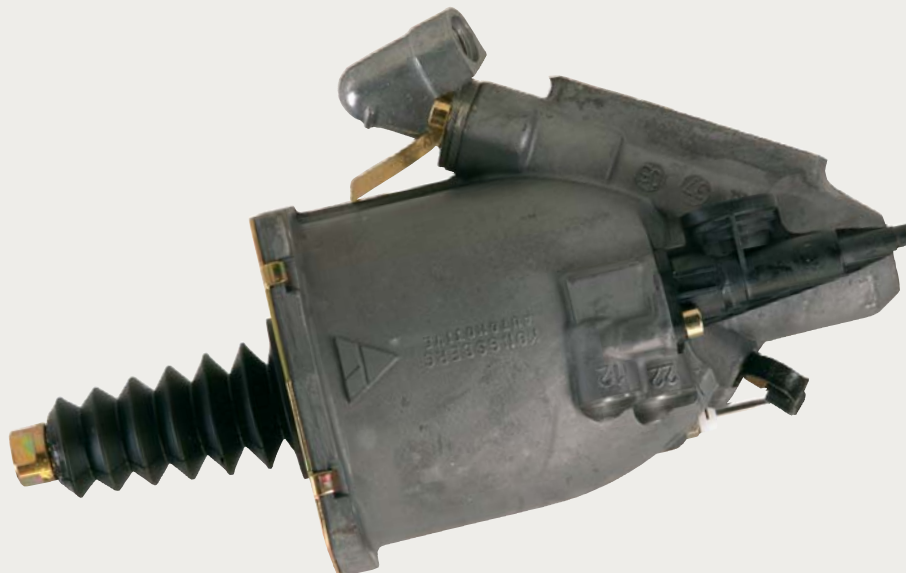

Part no.	Description	Fits	Notes
629300AM	Clutch servo	5010545581	Ø100 mm
626736AM	Repair kit	5001849864	Split protection valve

Brake fluid

Mineral oil

If the product you are looking for is not in this catalogue, please contact your nearest distributor to find a substitute product.