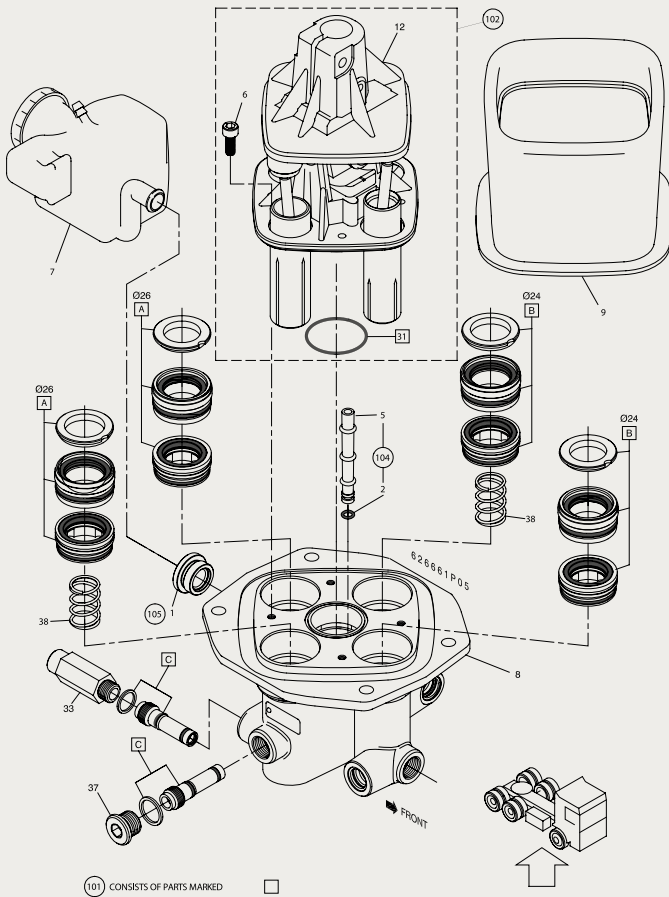

Part no.	Description	Fits	Notes
626661AM	Gear lever actuator	A 000 260 41 98	Hydraulic gearshift
628043AM	Repair kit	A 000 260 50 98	Main kit
628040AM	Repair kit	A 000 260 51 98	Level tube
630148AM	Repair kit		Reservoir
630151AM	Repair kit		Bellow

- Brake fluid
- Mineral oil

If the product you are looking for is not in this catalogue, please contact your nearest distributor to find a substitute product.