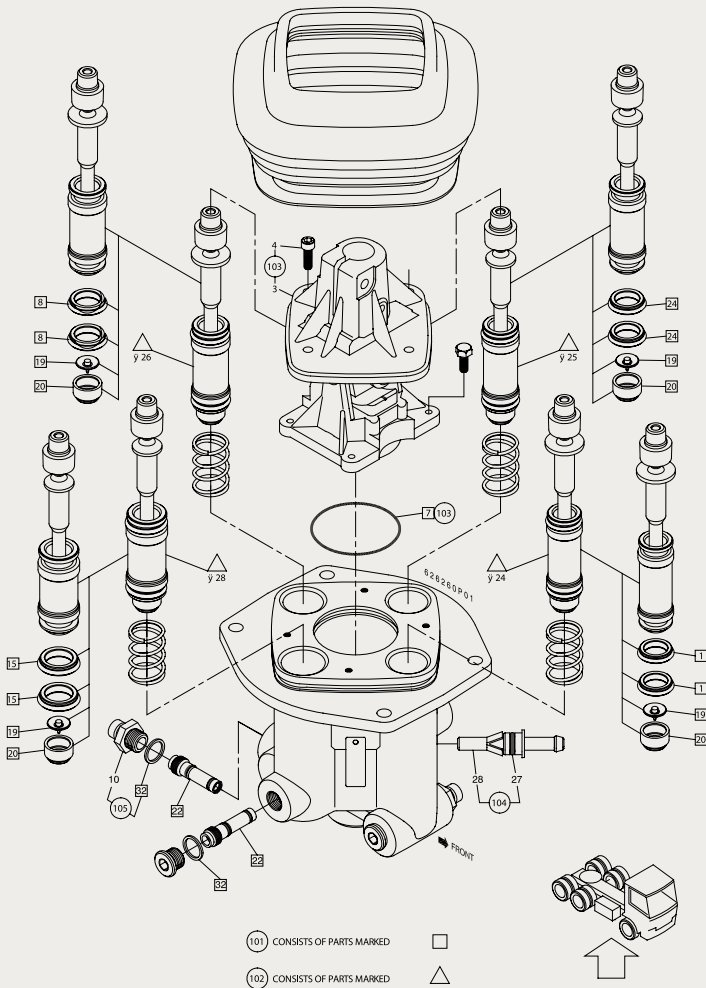

Part no.	Description	Fits	Notes
626261AM	Gear lever actuator	1321161	Hydraulic gearshift - right hand drive 💧
628551AM	Repair kit		Main kit
626687AM	Repair kit		Connectors
631570AM	Repair kit		Bellow

- 💧 Brake fluid
- 💧 Mineral oil

If the product you are looking for is not in this catalogue, please contact your nearest distributor to find a substitute product.