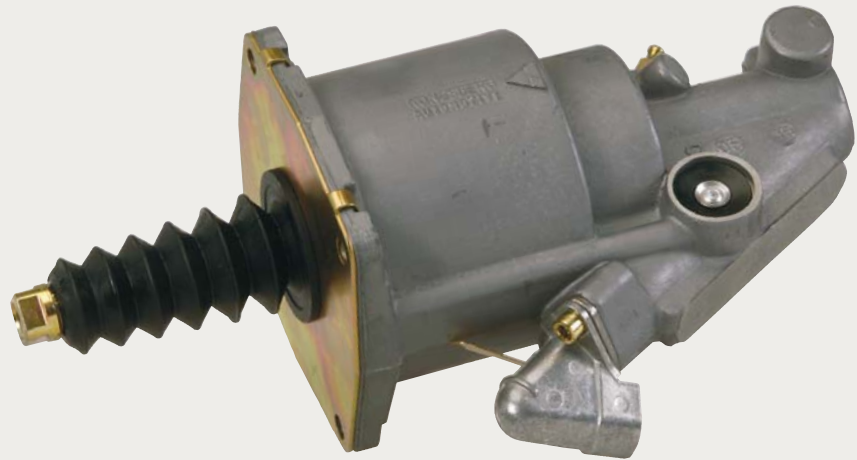

Part no.	Description	Fits	Notes
626162AM	Clutch servo	5010244402	Ø100 mm 💧
626729AM	Repair kit	5001843783	Main kit
626732AM	Repair kit	5001843782	Air valve
625322AM	Repair kit	5001830262	Spool assy