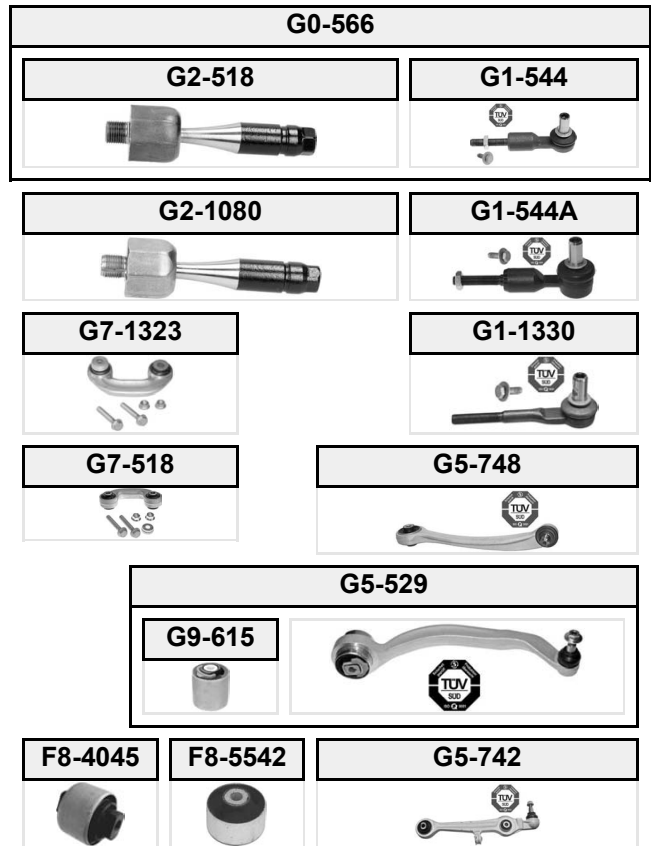

OPTIMAL®

SKODA

SUPERB

3U4

(02/2002 →)

	ORIGINAL-NO			
F8-4045	4D0407182G			
F8-5542	4B0407515			
G0-566	4D0419801L	17,4		
G1-1330	4F0498811A		M14x1,50	
G1-544	8E0419811B	17,45	M14x1,50	Ch.3U-69116 638→, 3U-6A300 291→, 3U-7B299 922→
G1-544A	8E0419811B	17,45	M14x1,50	Ch. →3U-69116637, → 3U-6A300290
G2-1080	8E0422821C		M14x1,50; M16x1,50	L=143 mm
G2-518	4D0422821A		M14x1,50; M16x1,50	L=130 mm
G5-528	4D0407693N	15,4		
G5-529	4D0407694E	15,4		
G5-742	4B3407151E	16,3		
G5-748	8E0407506A			
G5-749	8E0407505A			
G7-1322	8D0411317D			
G7-1323	8D0411318D			
G7-518	8D0411317D