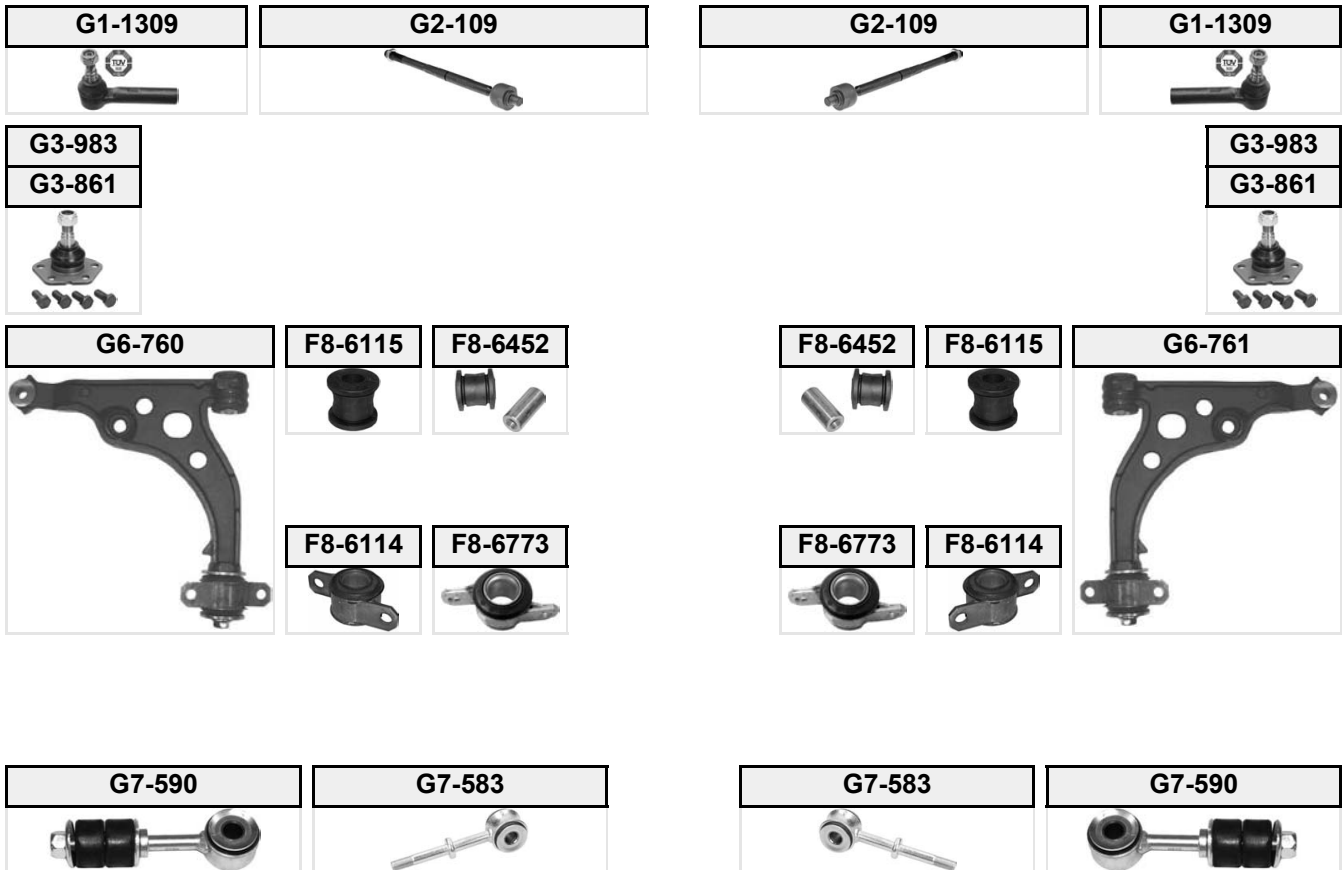

JUMPER

244_

(02/2001 → 04/2006)

(1) Ch. 17226522; for OE: 1320755080, 1320756080, 3520.N3, 3520.N4, 3521.J3, 3521.J4

(2) Ch. 17226523 ; for OE: 3520.N3, 3520.N4, 3521.J3, 3521.J4

	ORIGINAL-NO			
F8-6114	3523.94			(1)
F8-6115	352393			
F8-6452	3523.93			
F8-6773	3523.AP			(2)
G1-1309	4018E0	16,6	M16x1,5	12/2002 →
G2-109	4018A4		M16x1,50	
G3-861	364054	19,5	M18x1,50	02/2001 →; with add-on material; Payload[kg]: 1800
G3-983	364054	19,8		02/2001 →; Payload[kg]: 1800
G6-760	1607301280	20		Payload[kg]: 1000 → 1400
G6-761	3521.J3	20		Payload[kg]: 1000 → 1400
G7-583	5087.37		M12x1,25	without rubber mounting
G7-590	508737		M12x1,25	with rubber mounting