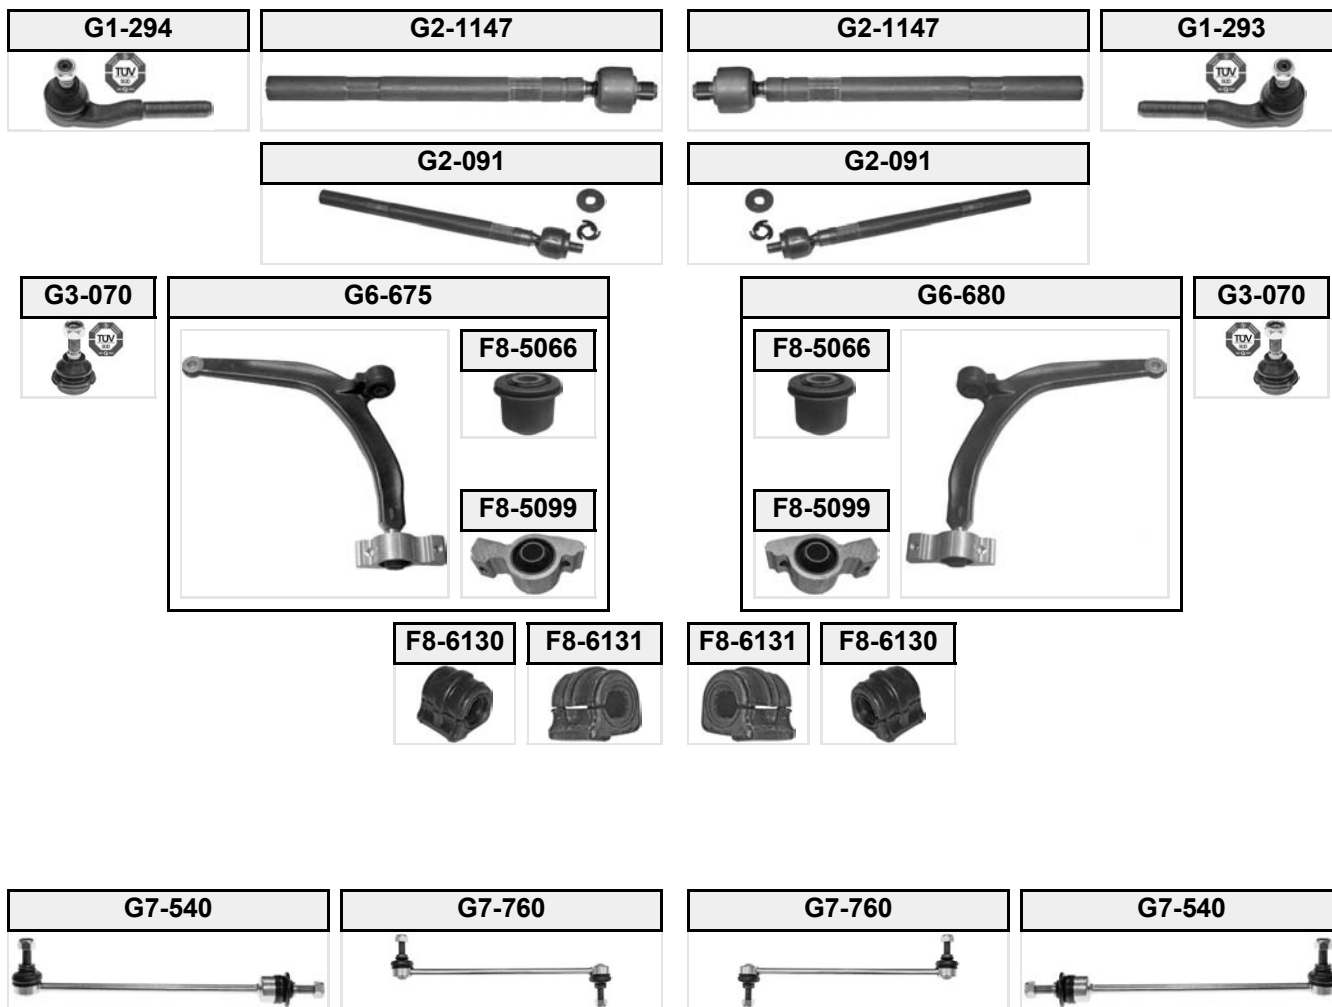

406

(10/1995 →)

	ORIGINAL-NO			
F8-5066	96165433			
F8-5099	96172459			
F8-6130	5094.74			
F8-6131	509475			
G1-293	381739	12	M16x1,50	
G1-294	381740	12	M16x1,50	
G2-091	3812A9		M16x1,50	→ 05/1999; for OE: 3812A9
G2-1147	3812C4		M16x1,50	05/1999 →
G3-070	364028	15,8	M14x1,50; M40x1,50	
G6-675	3520C0			lower
G6-680	352180			lower
G7-540	5087.40		M12x1,75	
G7-760	5087.43		M12x1,0	

Alle in diesem Katalog genannten Original-Nummern der Kfz-Hersteller sind ausschließlich zu Vergleichszwecken bestimmt und dürfen in Rechnungen an Wagenbesitzer nicht verwendet werden.
All original numbers from automobile manufacturers listed in this catalogue are for comparison purposes only and may not be used in invoices to car owners.
Nachdruck, auch auszugsweise, nur mit unserer schriftlichen Genehmigung gestattet. - Full or partial reproduction only permitted with our approval.