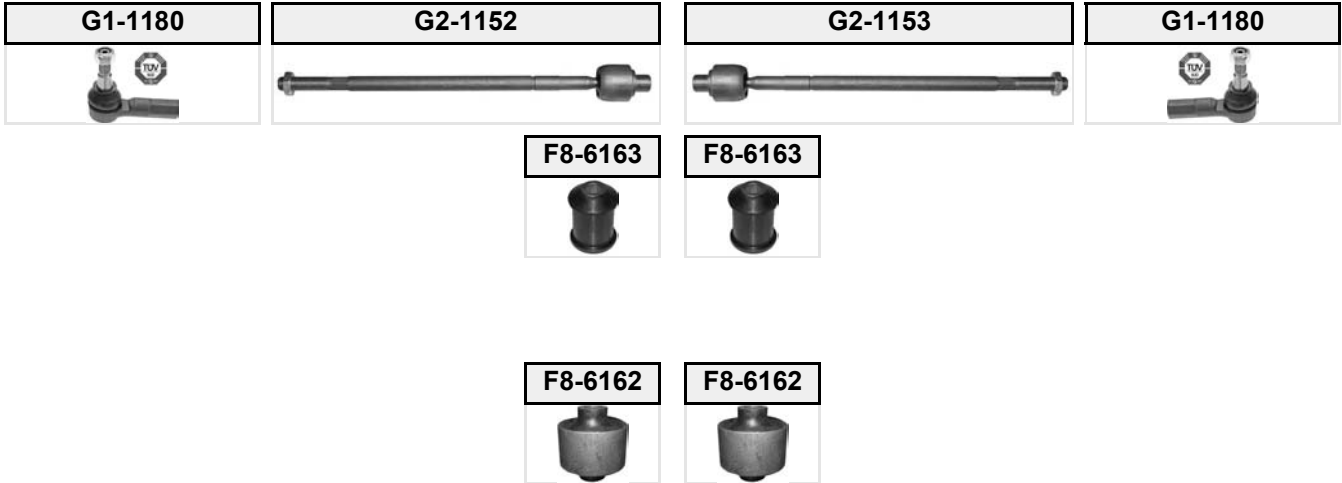

TRANSIT TOURNEO

(10/2007 →)

(1) Left side for left-hand drive vehicles || Right side for right-hand drive vehicles, L=399.5

(2) Left side for right-hand drive vehicles || Right side for left-hand drive vehicles, L=399.5