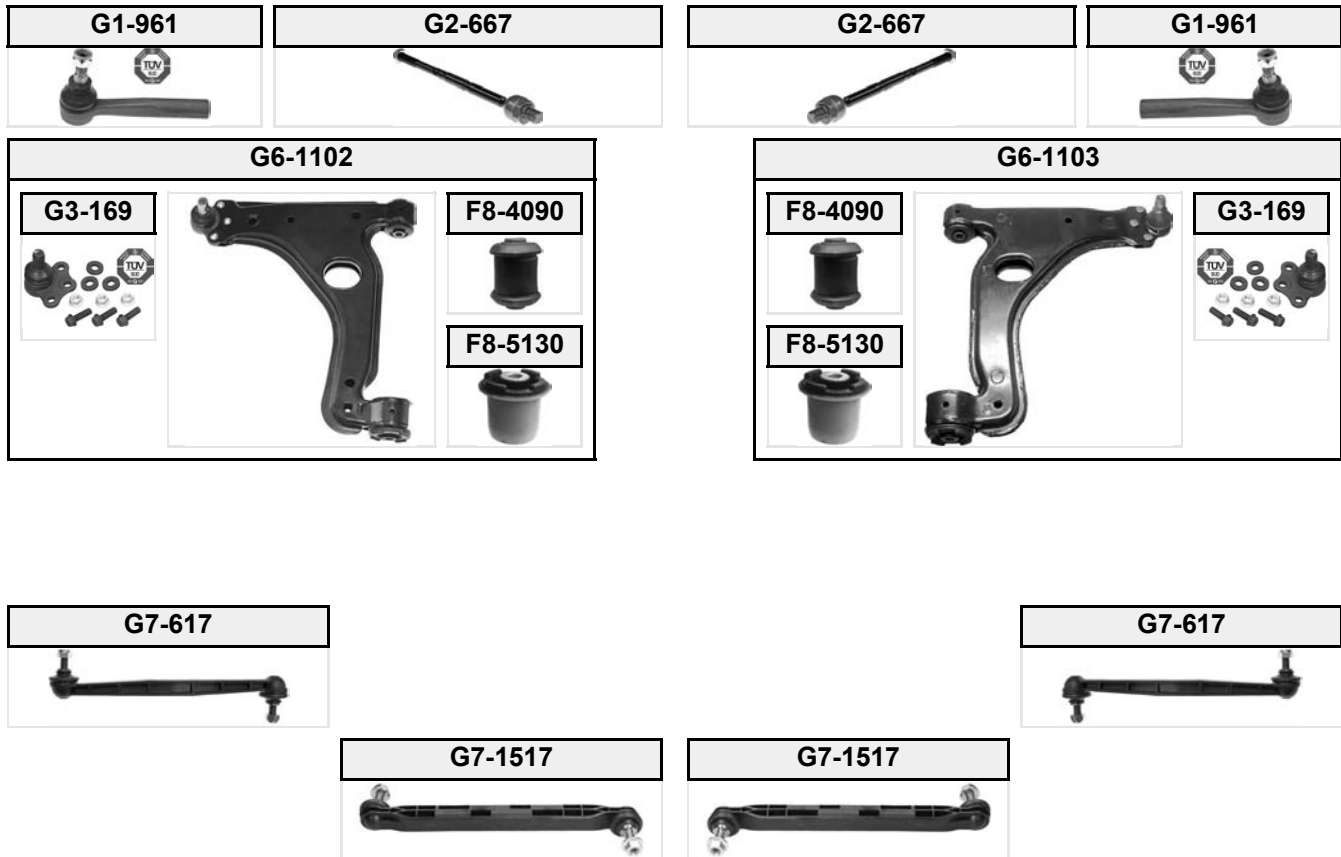

ZAFIRA A

F75_

(09/1998 →)

	ORIGINAL-NO			
F8-4090	4566899			
F8-5130	90498740			
G1-961	1603542	13,3	M14x1,50	
G2-667	1603287		M14x1,50	
G3-169	352830	18		
G6-1102	5352029	18		
G6-1103	5352030	18		
G7-1517	350176			(1)
G7-617	350614			Plastic

Alle in diesem Katalog genannten Original-Nummern der Kfz-Hersteller sind ausschließlich zu Vergleichszwecken bestimmt und dürfen in Rechnungen an Wagenbesitzer nicht verwendet werden.
All original numbers from automobile manufacturers listed in this catalogue are for comparison purposes only and may not be used in invoices to car owners.
Nachdruck, auch auszugsweise, nur mit unserer schriftlichen Genehmigung gestattet. - Full or partial reproduction only permitted with our approval.