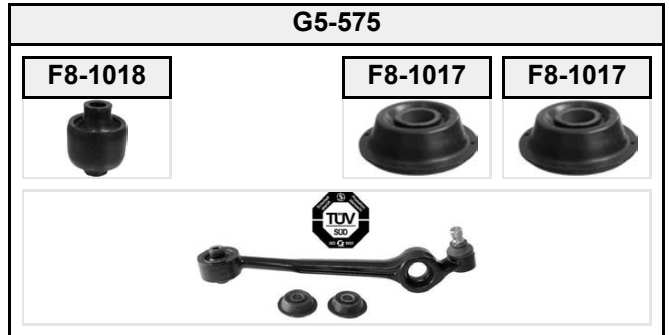

OPTIMAL®

AUDI

100
100 AVANT

C3
C3

(08/1982 → 07/1991)
(08/1982 → 11/1990)

(1) PS; Ch. › 44-M-002673; Ch. › 44-L-111380, 44-M-017381

(2) PS; Ch. 44-M-002674 ›; Ch. 44-L-111381, 44-M-017382 ›

ORIGINAL-NO

F8-1017	431407182			
F8-1018	431407183A			
F8-3005	443411327			
G1-215	443419811C	12,7	M14x1,50	Ch. → 44-E-068500
G1-216	443419811B	12,6	M16x1,50	Ch. 44-D-085501 →
G1-217	443419812C	12,7	M14x1,50	Ch. → 44-E-068500
G1-218	443419812D	12,7	M16x1,50	Ch. 44-D-085501 →
G5-037	443407155B	18		MS; Ch. → 44-G-024418; Ch. → 44-G-020996
G5-038	437407155A	18		(1)
G5-041	443407156B	18		MS; Ch. → 44-G-024418; Ch. → 44-G-020996
G5-042	437407156A	18		(1)
G5-574	441407155	19		(2)
G5-575	441407156	19		(2)