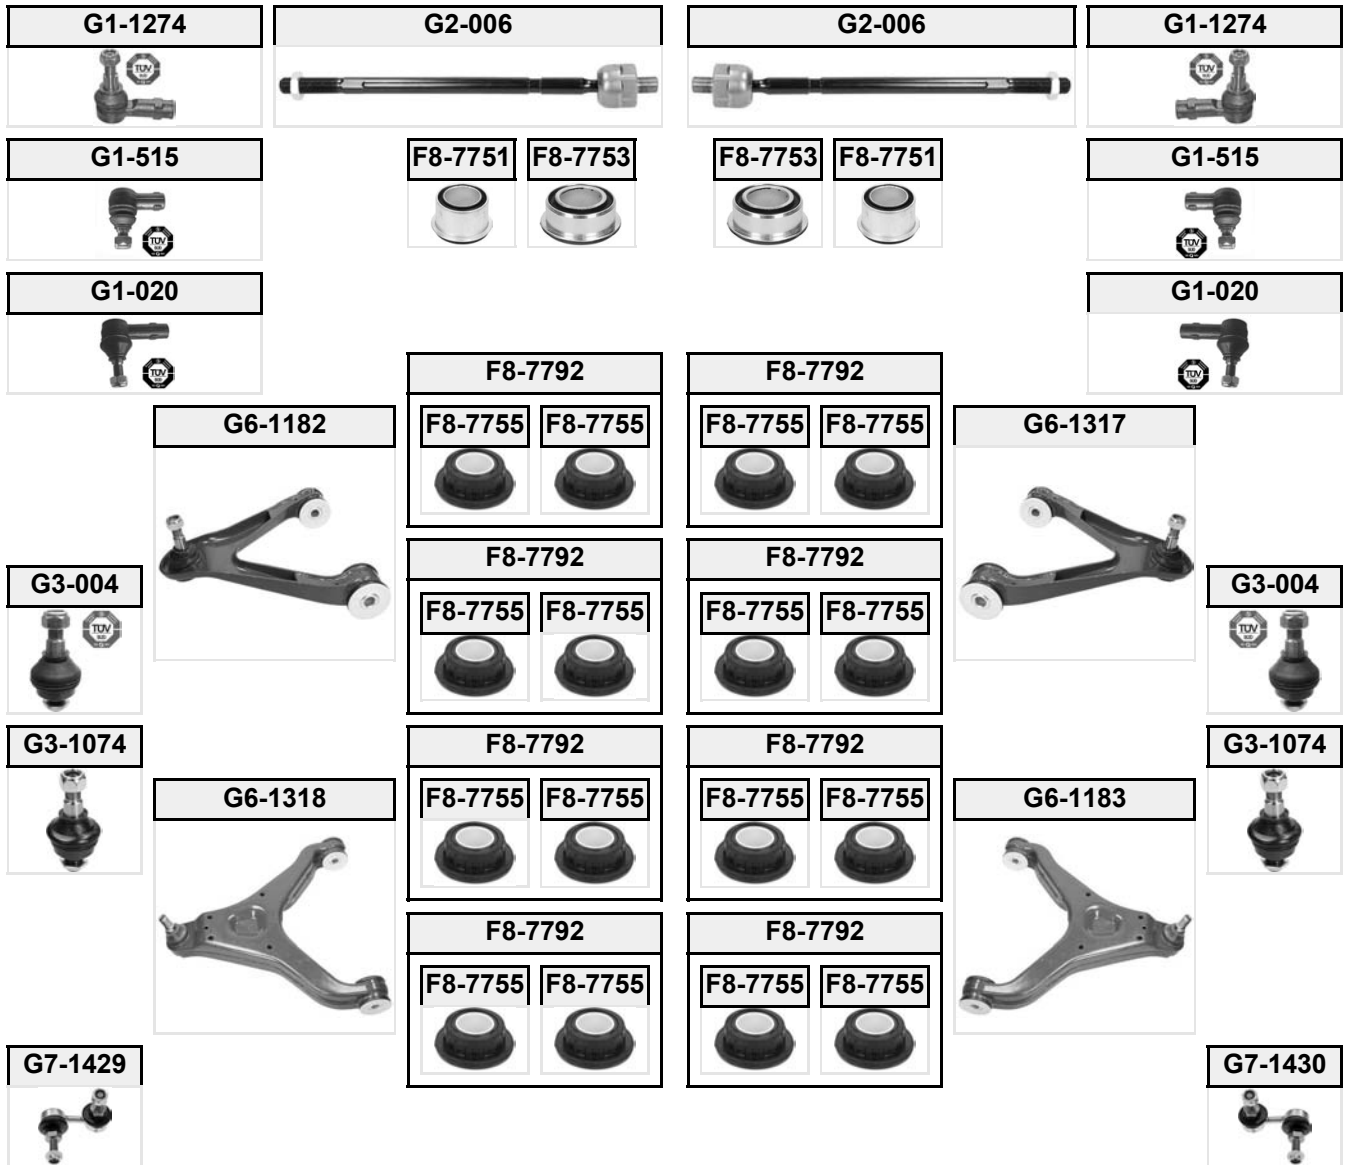

DAILY III

(05/1999 → 05/2006)

ORIGINAL-NO

Part No.	Original No.	Ball Joint	Shock Absorber	Notes
F8-7751	93810239			
F8-7753	500350343			
F8-7755	504039506			
F8-7792	500339201			
G1-020	93800662	16,2	M16x1,50	
G1-1274	42534911	18,1		
G1-515	93802209	21,45	M20x1,50	
G2-006	9983325		M16x1,50	
G3-004	93802242	21,3	M18x1,50	
G3-1074	504212584			for vehicles with stabiliser
G6-1182	500379801			upper
G6-1183	500334716			upper
G6-1317	500379802			lower
G6-1318	500334717			lower
G7-1429	500383976		M10x1,50	
G7-1430	500383975