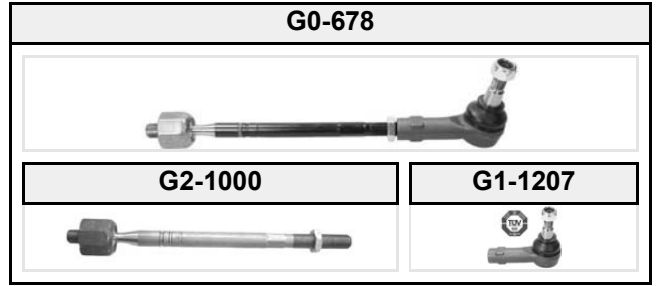

OPTIMAL®

VOLKSWAGEN

AMAROK

2H_, S1B

(09/2010 →)

ORIGINAL-NO

OPTIMAL NO	ORIGINAL-NO			
F8-5303	7H0407183			
F8-7881	2H0407077A			
F8-7882	2H0407182A			
F8-7883	2H0412333A			
G0-677	7L0422803D	16,53	M16x1,50; M14x1,50	
G0-678	7L0422804D	16,53	M14x1,50; M16x1,50	
G1-1206	7L0422817D	16,53	M14x1,50; M16x1,50	
G1-1207	7L0422818D	16,53	M16x1,50; M14x1,50	
G2-1000	7L0422803D		M16x1,50	
G3-1050	2H0407021A	15,75	M12x1,50	with lock ring; upper
G3-1051	2H0407151A	20,7	M14x1,50	lower
G6-1420	2H0407021B	15,75	M12x1,50	upper
G6-1421	2H0407022B	15,75	M12x1,50	upper
G6-1422	2H0407151A	20,7	M14x1,50	lower
G6-1423	2H0407152A	20,7	M14x1,50	lower
G7-1476	2H0411317B