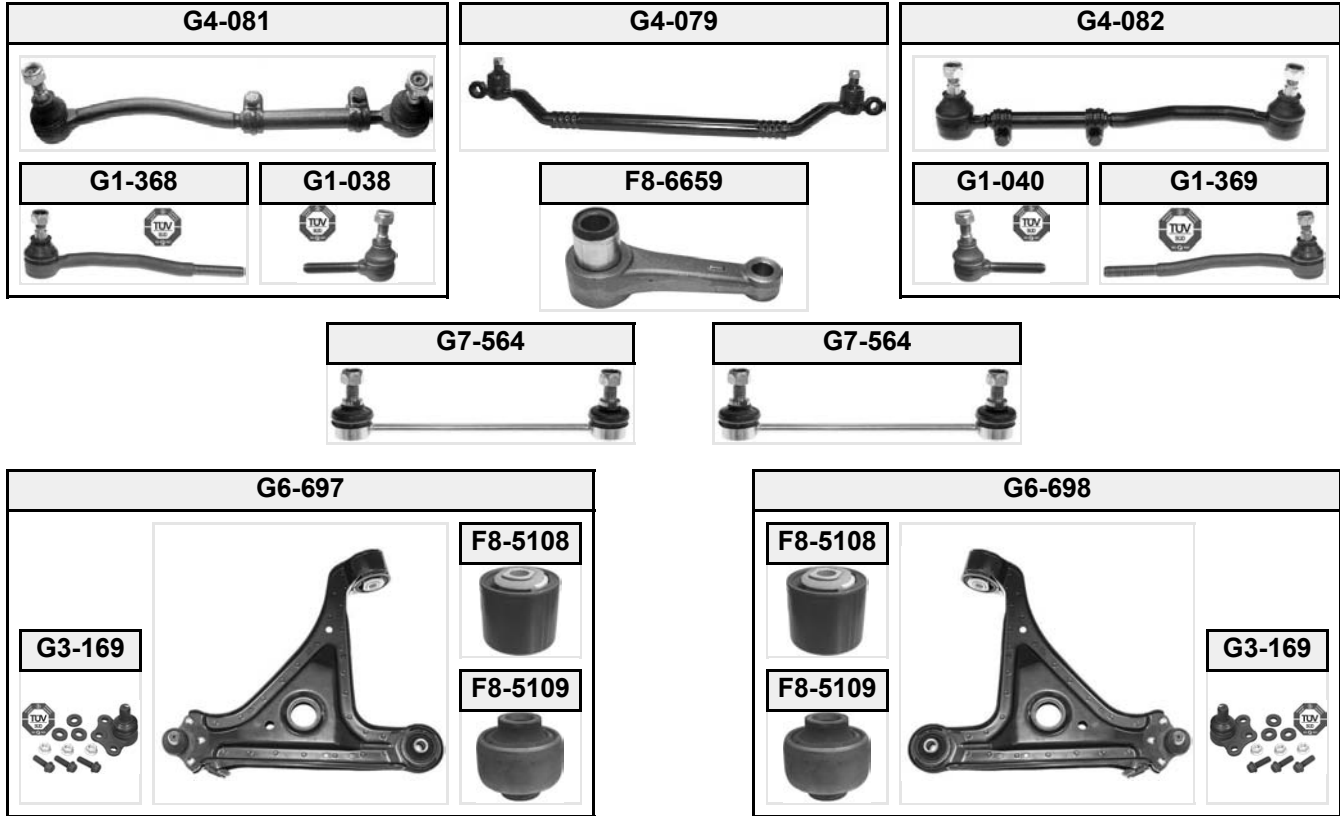

ORIGINAL-NO			
F8-5108	0352458			
F8-5109	352303			
F8-6659	0920355			
G1-038	322201	13,3	M12x1,50; M14x1,50 LH	inner; → Ch. X 1999999 ; Ch. Y 2000000 →
G1-040	0324047	13,3	M14x1,50	inner; → Ch. X 1999999 ; Ch. Y 2000000 →
G1-368	324059	13,3	M14x1,50	for OE: 324059
G1-369	324155	13,4	M14x1,50 LHT	for OE: 324060
G3-169	352830	18		lower
G4-079	322166			LHD; for OE: 322166
G4-081	0322159			for OE: 322169
G4-082	322168			for OE: 322168
G6-697	352029	18		
G6-698	5352008	18		
G7-564	350609		M12x1,50	for OE: 350600