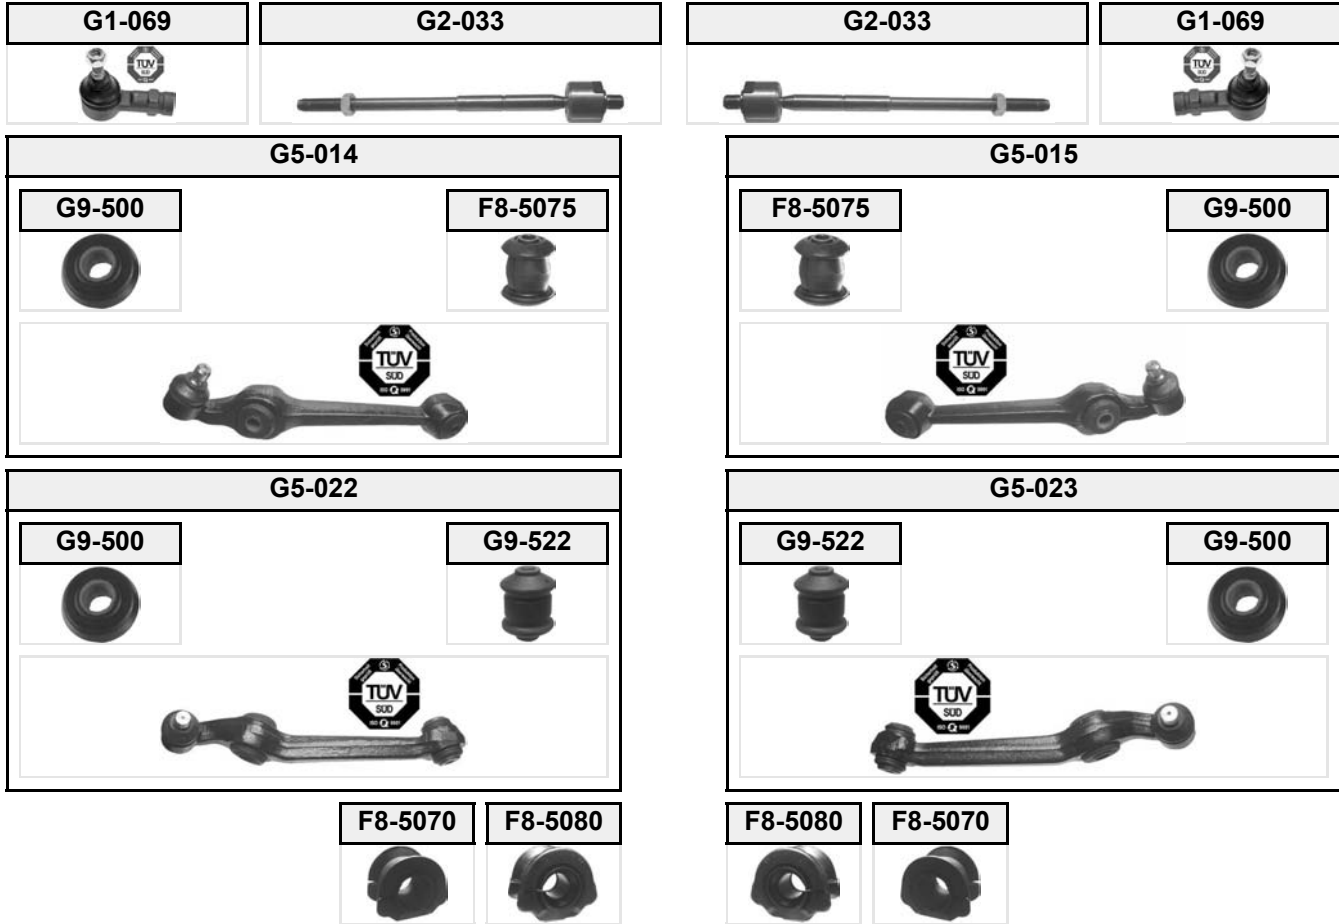

ESCORT IV

(10/1985 → 10/1990)

	ORIGINAL-NO			
F8-5070	1634901			d=24 mm; for vehicles with stabiliser
F8-5075	6087890			
F8-5080	86AB5484AA			d=22 mm; for vehicles with stabiliser
G1-069	6128814	11,4		
G2-033	87AB3LS19BA		1/2"x20 UNF	→ 11/1988
G5-014	6087889	17		→ 12/1985
G5-015	6087888	17		→ 12/1985
G5-022	5021459	17		01/1986 →
G5-023	880X3B376CA	17		01/1986 →
G9-500	1652910			
G9-522	6087890			