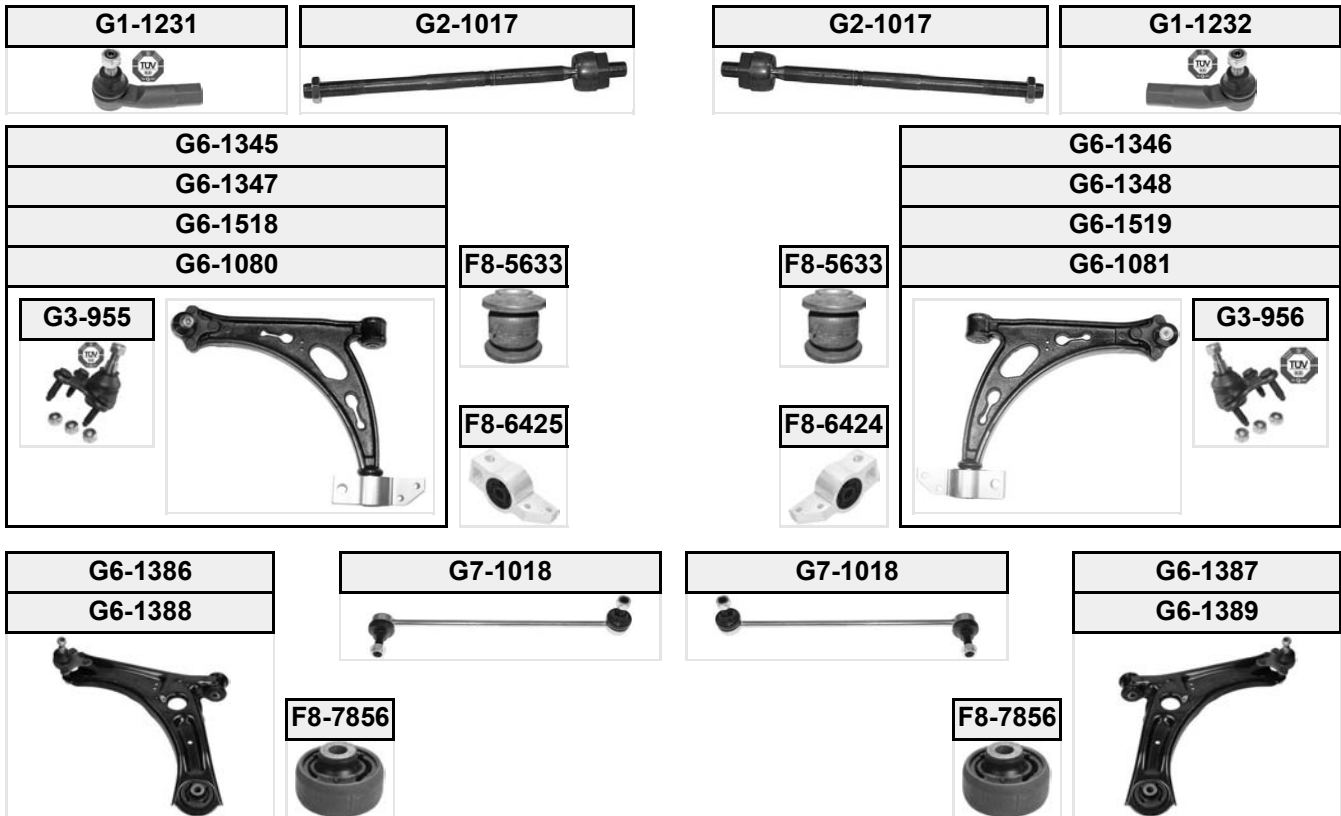

**OPTIMAL®****VOLKSWAGEN****CADDY III**

2KA, 2KH, 2CA, 2CH

(02/2004 →)

CADDY III

2KB, 2KJ, 2CB, 2CJ

(02/2004 →)

(1) Sheet Steel; without ball joint, Ch. 2K-4-016 001›2K-8-052 500 || Ch.2K-8-052 501›, wheelbase 2682 mm