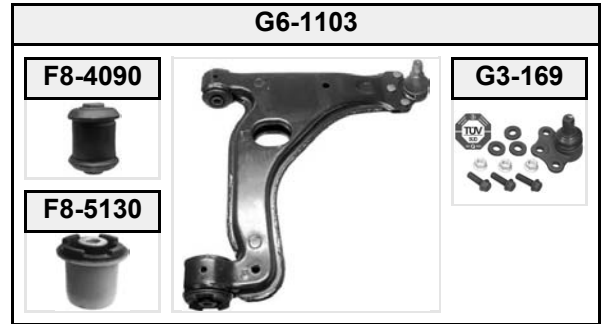

OPTIMAL®

VAUXHALL

ZAFIRA MK I

A (F75)

(11/1998 → 08/2005)

	ORIGINAL-NO			
F8-4090	90468636			
F8-5130	90498740			
F8-6451	90498738			
G1-961	93186537	13,3	M14x1,50	
G3-169	90542995	18		
G6-1102	24454477	18		
G6-1103	5352030	18		
G7-1517	13327928			(1)
G7-617	13169439			Plastic, L=300 mm, alternative G7-1517

Alle in diesem Katalog genannten Original-Nummern der Kfz-Hersteller sind ausschließlich zu Vergleichszwecken bestimmt und dürfen in Rechnungen an Wagenbesitzer nicht verwendet werden. All original numbers from automobile manufacturers listed in this catalogue are for comparison purposes only and may not be used in invoices to car owners. Nachdruck, auch auszugsweise, nur mit unserer schriftlichen Genehmigung gestattet. - Full or partial reproduction only permitted with our approval.