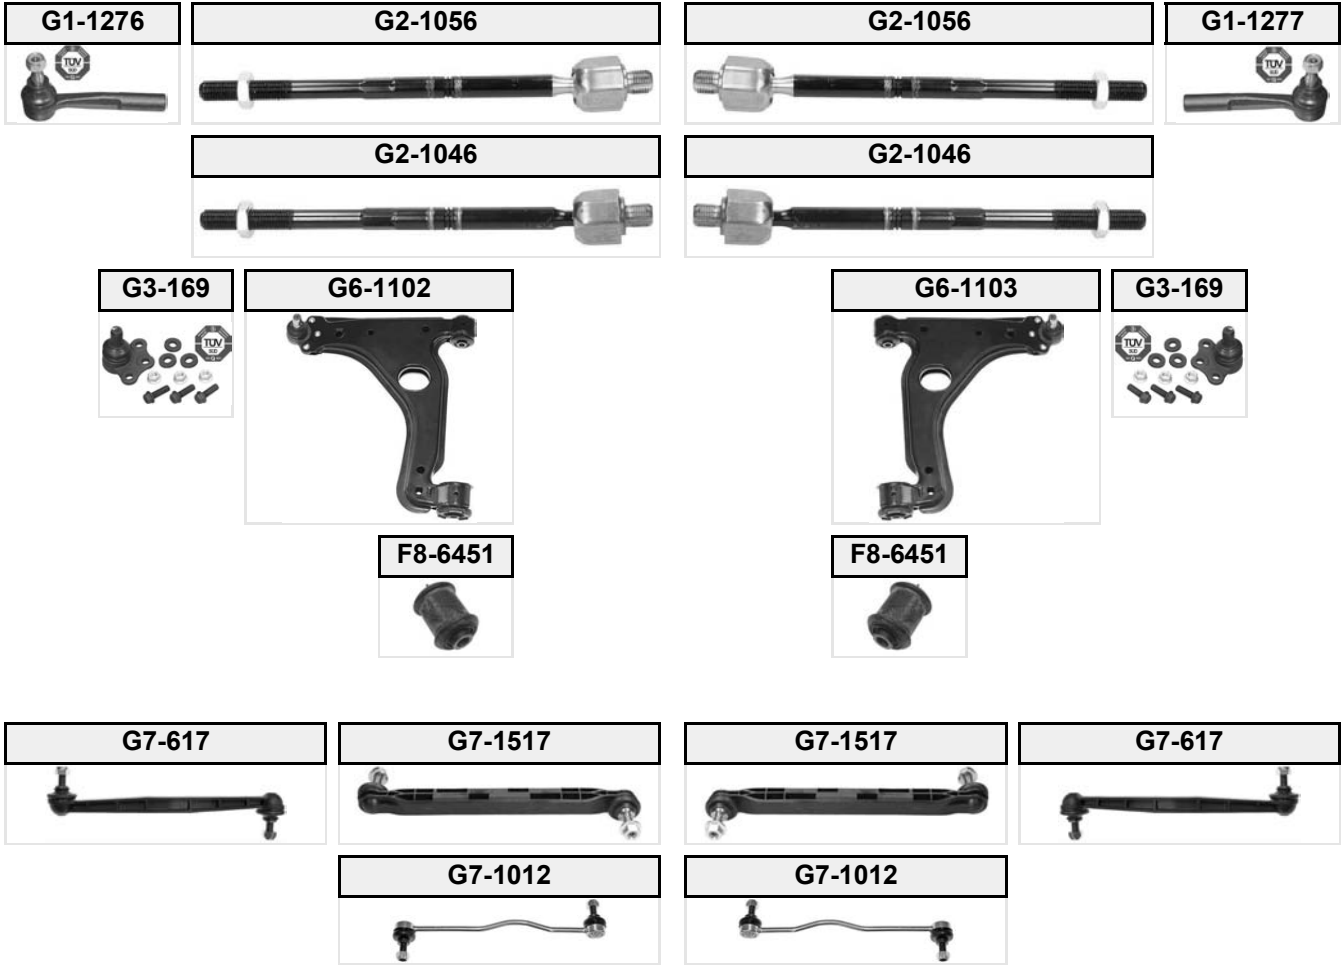

ZAFIRA B

A05

(07/2005 →)

(1) with 18"-19" circles; ZF; vehicles with sports package

(2) with 15"-16"-17" circles; ZF; for vehicles with sports package

(4) Plastic, L=303.8 mm, for vehicles without IDS-plus suspension, new design, alternative G7-617