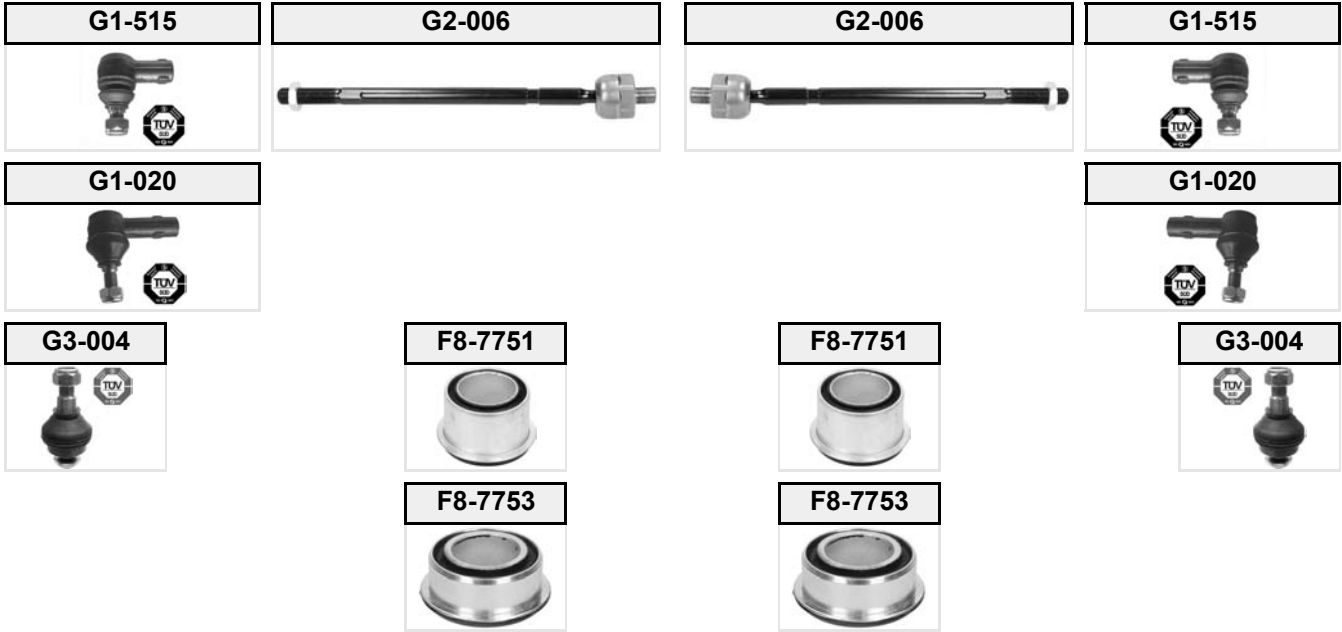

OPTIMAL®

IVECO

DAILY II

(01/1989 → 05/1999)

	ORIGINAL-NO			
F8-7751	93810239			
F8-7753	500350343			
G1-020	93800662	16,2	M16x1,50	
G1-515	93802209	21,45	M20x1,50	
G2-006	9983325		M16x1,50	
G3-004	93802242	21,3	M18x1,50	

Alle in diesem Katalog genannten Original-Nummern der Kfz-Hersteller sind ausschließlich zu Vergleichszwecken bestimmt und dürfen in Rechnungen an Wagenbesitzer nicht verwendet werden.
All original numbers from automobile manufacturers listed in this catalogue are for comparison purposes only and may not be used in invoices to car owners.
Nachdruck, auch auszugsweise, nur mit unserer schriftlichen Genehmigung gestattet. - Full or partial reproduction only permitted with our approval.