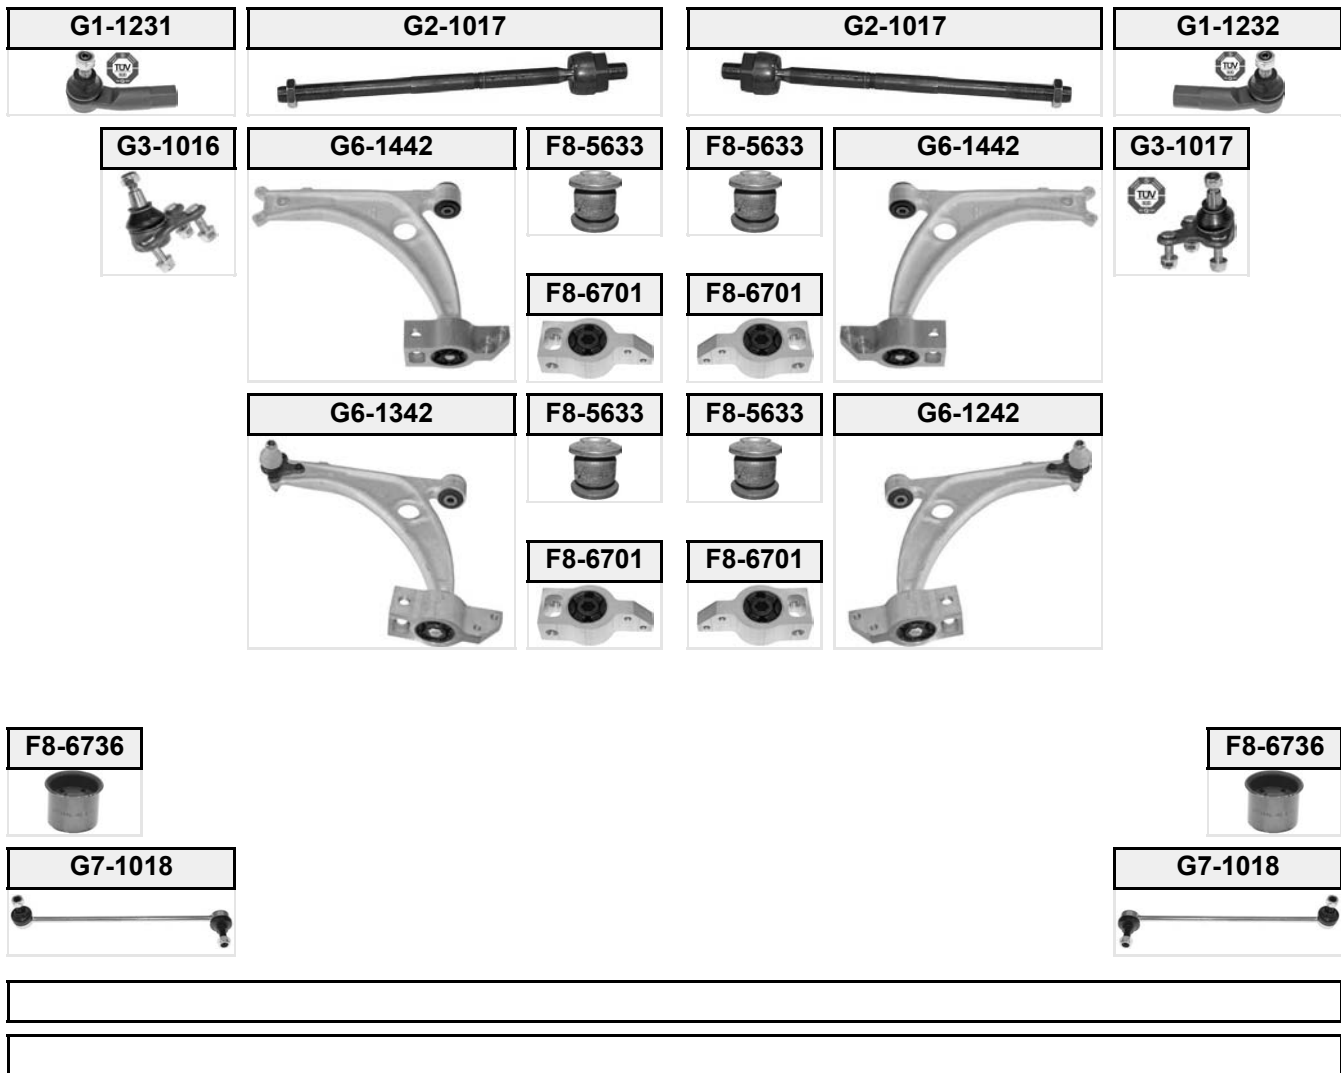

PASSAT
PASSAT VARIANT

3C2
3C5

(03/2005 → 11/2010)
(08/2005 → 10/2011)

	ORIGINAL-NO			
F8-5633	1K0407182			
F8-6701	3C0199231D			Ch. → 3C-B-050000; Ch. 3C-B-200001 →; Aluminium
F8-6736	1K0407183E			
G1-1231	1K0423811E	13,3	M16x1,50; M12x1,50	
G1-1232	1K0423812E	13,3	M12x1,50; M16x1,50	
G2-1017	1K0423810A		M16x1,50	
G3-1016	3C0407365A			
G3-1017	3C0407366A			
G6-1242	3C0407151E			Aluminium; with ball joint
G6-1342	3C0407151E			Aluminium; with ball joint
G6-1442	3C0407151G			Aluminium; without ball joint
G7-1018	1K0411315D		M12x1,50