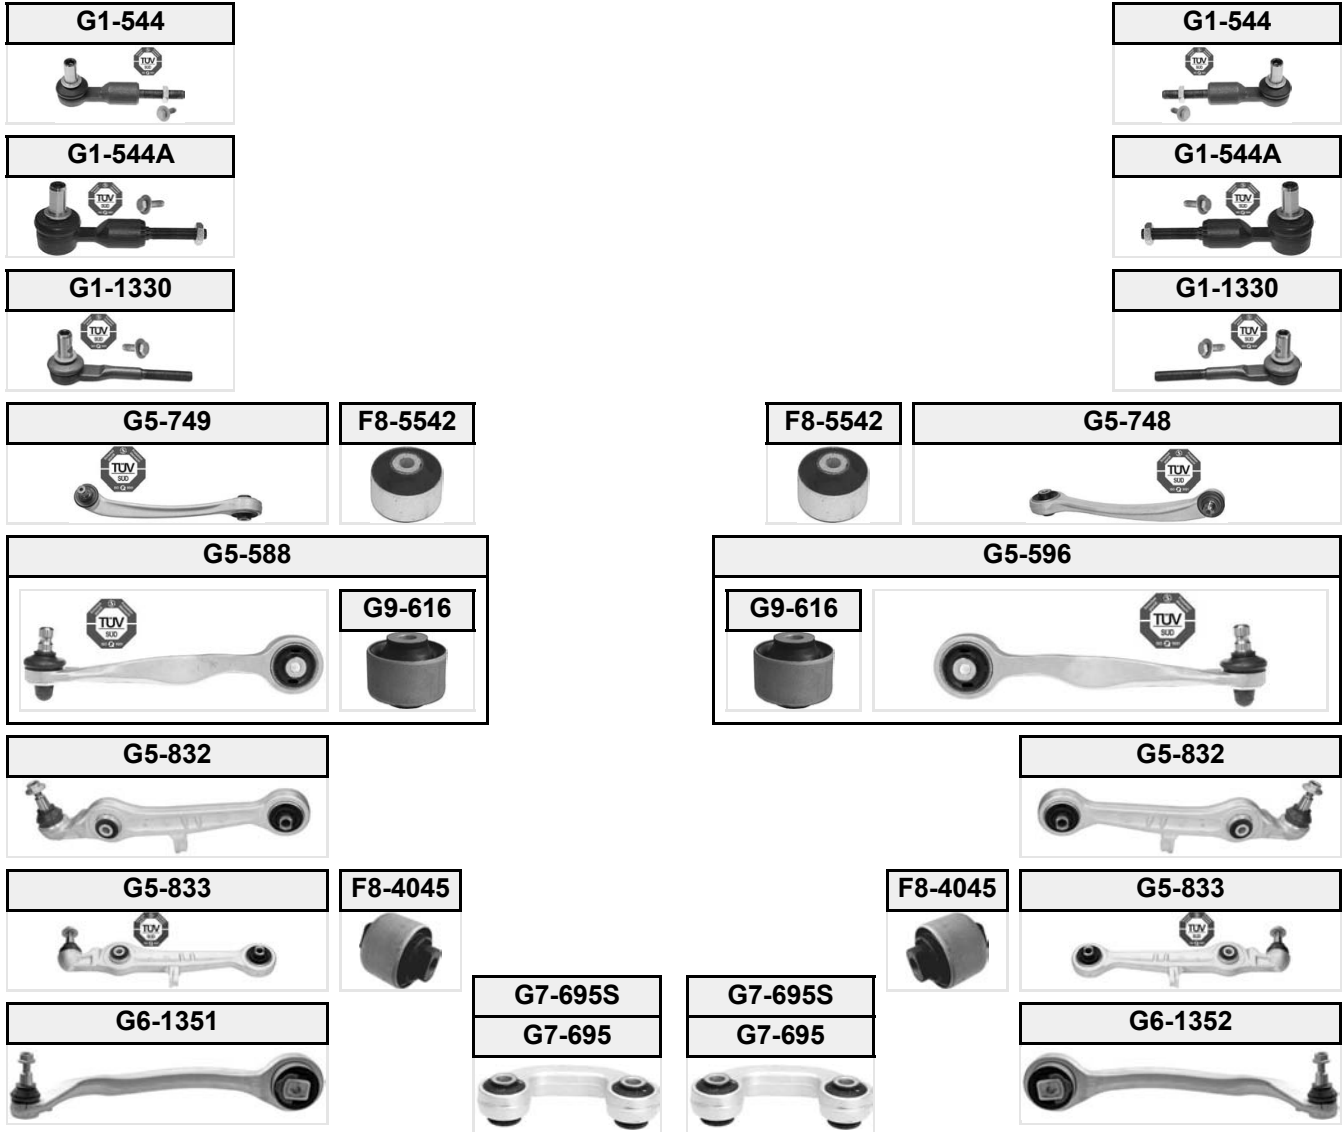

ALLROAD

4BH

(05/2000 → 04/2006)

ORIGINAL-NO

Part No.	Original No.	Weight	Thread	Notes
F8-4045	4D0407182G			
F8-5542	4B0407515			
G1-1330	4F0498811A		M14x1,50	Ch.4B-2-150001→
G1-544	4B0419811A	17,45	M14x1,50	→ ch. 4B-2-150000, →06/2002
G1-544A	8E0419811B	17,45	M14x1,50	→Ch.4B-2-150 000; →06/2002
G5-588	4D0407509K	16		
G5-596	8E0407510A	16		
G5-748	8E0407506A			
G5-749	8E0407505A			
G5-832	4Z7407151C	20,6	M12x1,50	
G5-833	4Z7407151G	16,3	M12x1,50	
G6-1351	4Z7407693D			
G6-1352	4Z7407694D			
G7-695	4D0411317K			with fastening material
G7-695S	4D0411317K			without fastening material
G9-616	4D0407515C