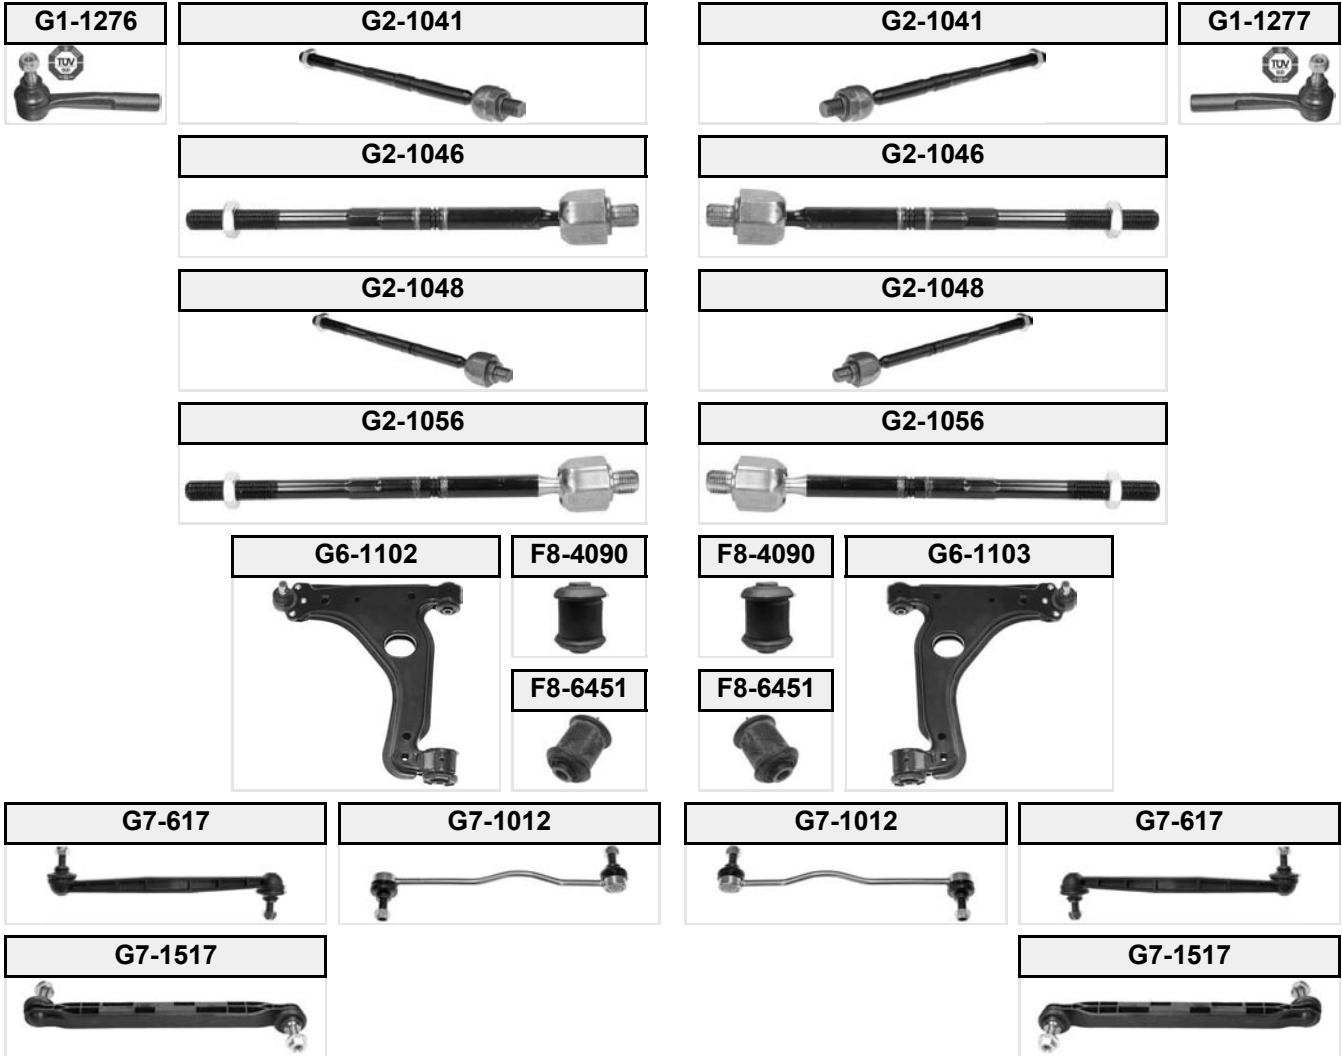

ASTRA H

(03/2004 →)

(1) ZF; with 18"-19" circles; PS; for vehicles with sports package

(2) ZF; with 15"-16"-17" circles; PS; for vehicles with sports package

(4) Plastic, L=303.8 mm, for vehicles without IDS-plus suspension, new design, alternative G7-617