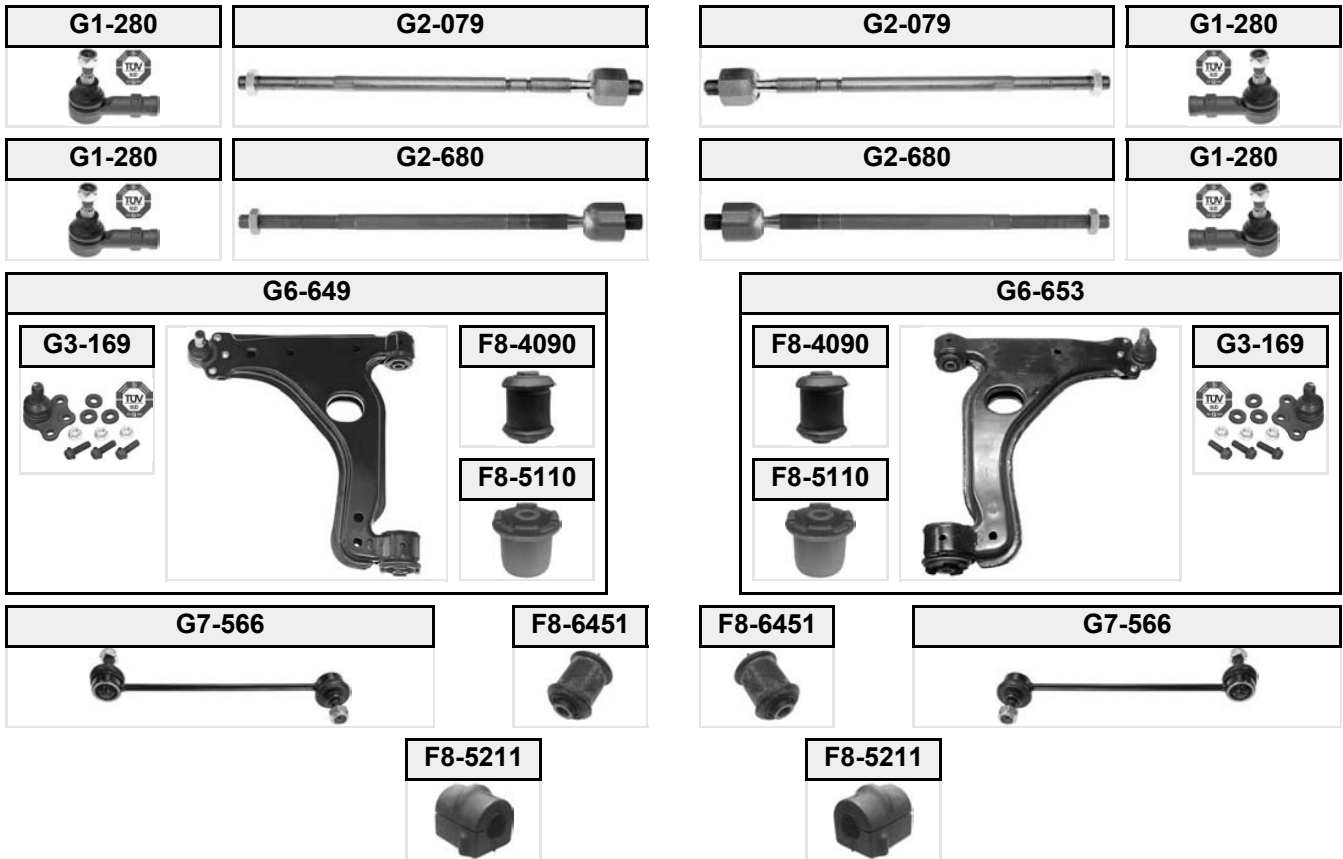

OPTIMAL®

OPEL

VECTRA B

(09/1995 → 07/2002)

	ORIGINAL-NO			
F8-4090	4566899			
F8-5110	90468638			
F8-5211	350130			Ch. XL000001 → W1999999
F8-6451	0352364			
G1-280	0324063	13,4	M14x1,50	for OE: 324063
G2-079	0324186		M14x1,50	for OE: 0324186, 1603198; L=360 mm
G2-680	1603199		M14x1,50	for OE: 1 603 199; L=365 mm; Saginaw
G3-169	352830	18		
G6-649	5352005	18		
G6-653	5352004	18		
G7-566	350610		M12x1,50	Metal

Alle in diesem Katalog genannten Original-Nummern der Kfz-Hersteller sind ausschließlich zu Vergleichszwecken bestimmt und dürfen in Rechnungen an Wagenbesitzer nicht verwendet werden.
All original numbers from automobile manufacturers listed in this catalogue are for comparison purposes only and may not be used in invoices to car owners.
Nachdruck, auch auszugsweise, nur mit unserer schriftlichen Genehmigung gestattet. - Full or partial reproduction only permitted with our approval.