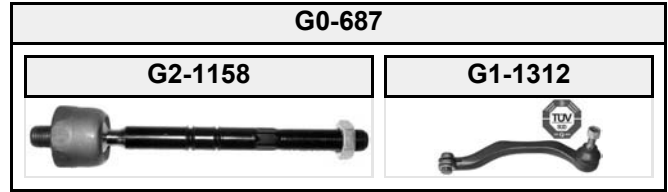

PHOTO IN PREPARATION

G7-870

G7-870

ORIGINAL-NO

	ORIGINAL-NO			
G5-1006	33326768724			upper
G5-1007	33326768726			lower
G7-870	33551507999			

MINI R56 (10/2006 →)

	ORIGINAL-NO			
F8-8205	31126772235			
F8-8206	31126772236			
G0-686	32106778548			
G0-687	32106778547			
G1-1312	32106778438	13,8		
G1-1313	32106778437	13,8		
G2-1158	32106778548		M14x1,50	
G3-1084	31124048627			
G3-991	31126772304			
G3-992	31126772303			
G6-1530	31126772301			without ball joint, without rubber mounting
G6-1530S1	31126772301			with ball joint, without rubber mounting
G6-1530S2	31126772301			with ball joint, with rubber mounting
G6-1531	31126772302			without ball joint, without rubber mounting
G6-1531S1	31126772302			with ball joint, without rubber mounting
G6-1531S2	31126772302			with ball joint, with rubber mounting
G7-509	31351130075			for John Cooper Works; equipment var. CHALLENGE
G7-868	31356778831			