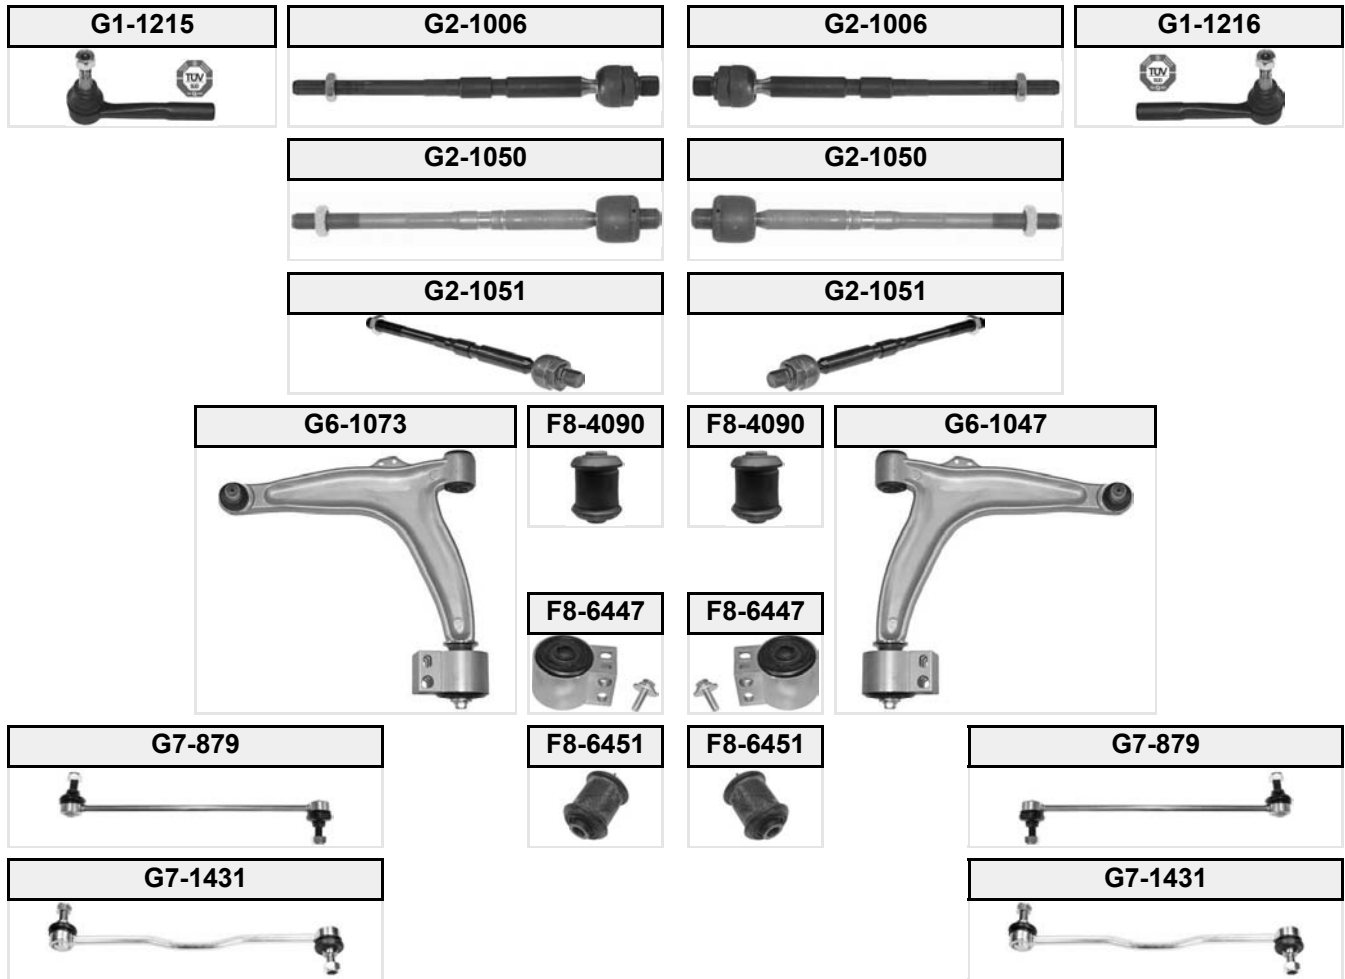

OPTIMAL®

OPEL

VECTRA C

(08/2002 →)

	ORIGINAL-NO			
F8-4090	4566899			
F8-6447	352319			
F8-6451	0352364			
G1-1215	93172254	12,3	M14x1,50	
G1-1216	93172255	12,3	M14x1,50	
G2-1006	1603229		M14x1,50	
G2-1050	1603252		M18x1,50; M14x1,50	with 18"-19" circles; GTS
G2-1051	1603416		M14x1,50; M18x1,50	with 15"-16"-17" circles
G6-1047	24413016			Aluminium
G6-1073	24413015			Aluminium
G7-1431	350612		M12x1,50	Ch. 41000001, 48000001 →; Steel; IDS
G7-879	350615			L=356 mm

Alle in diesem Katalog genannten Original-Nummern der Kfz-Hersteller sind ausschließlich zu Vergleichszwecken bestimmt und dürfen in Rechnungen an Wagenbesitzer nicht verwendet werden.
All original numbers from automobile manufacturers listed in this catalogue are for comparison purposes only and may not be used in invoices to car owners.
Nachdruck, auch auszugsweise, nur mit unserer schriftlichen Genehmigung gestattet. - Full or partial reproduction only permitted with our approval.