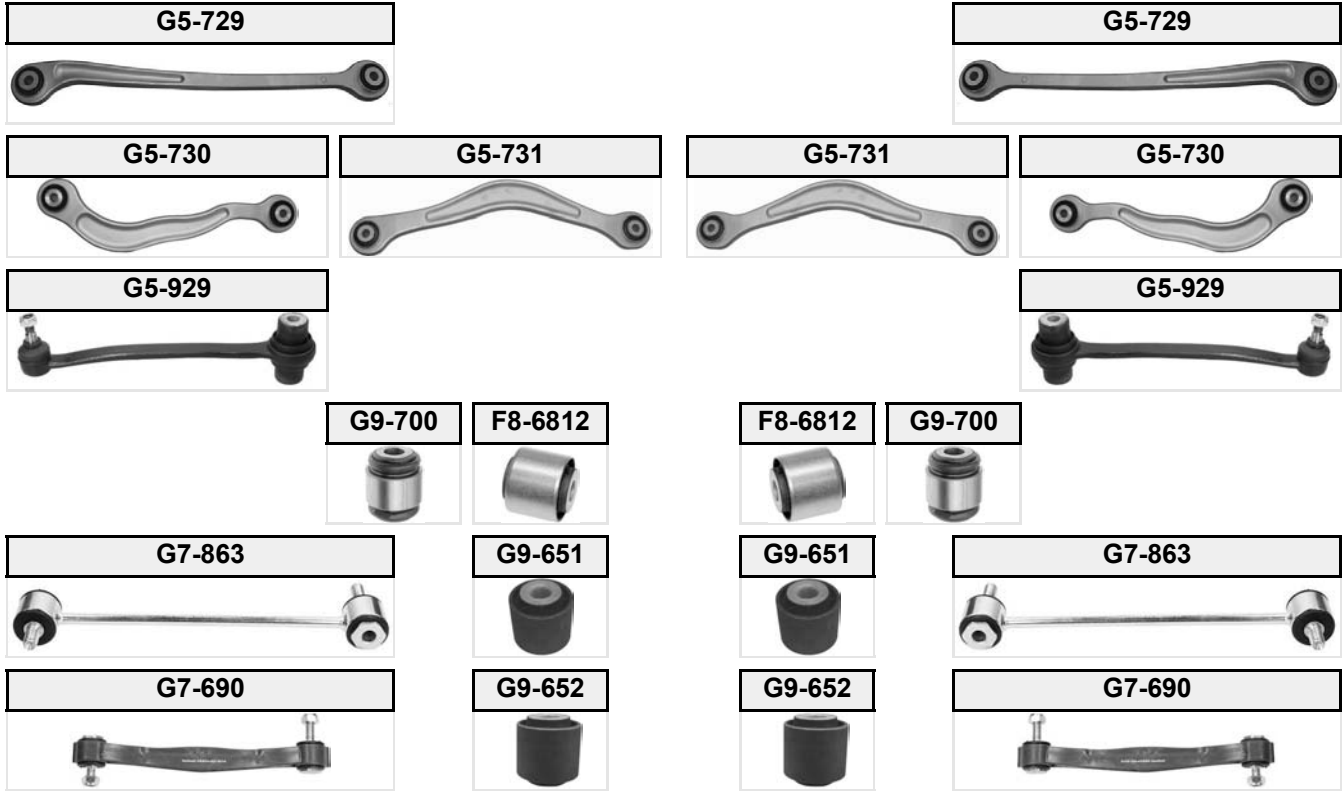

S-CLASS

W220

(09/1998 → 08/2005)

	ORIGINAL-NO			
F8-6812	1403524965			not for armoured vehicles
G5-729	2203502706			
G5-730	2203502406			
G5-731	2203502206			
G5-929	2203500453			
G7-690	1403203589			Steel
G7-863	2203203689			
G9-651	1243529065			
G9-652	1243528665			
G9-700	2203520027