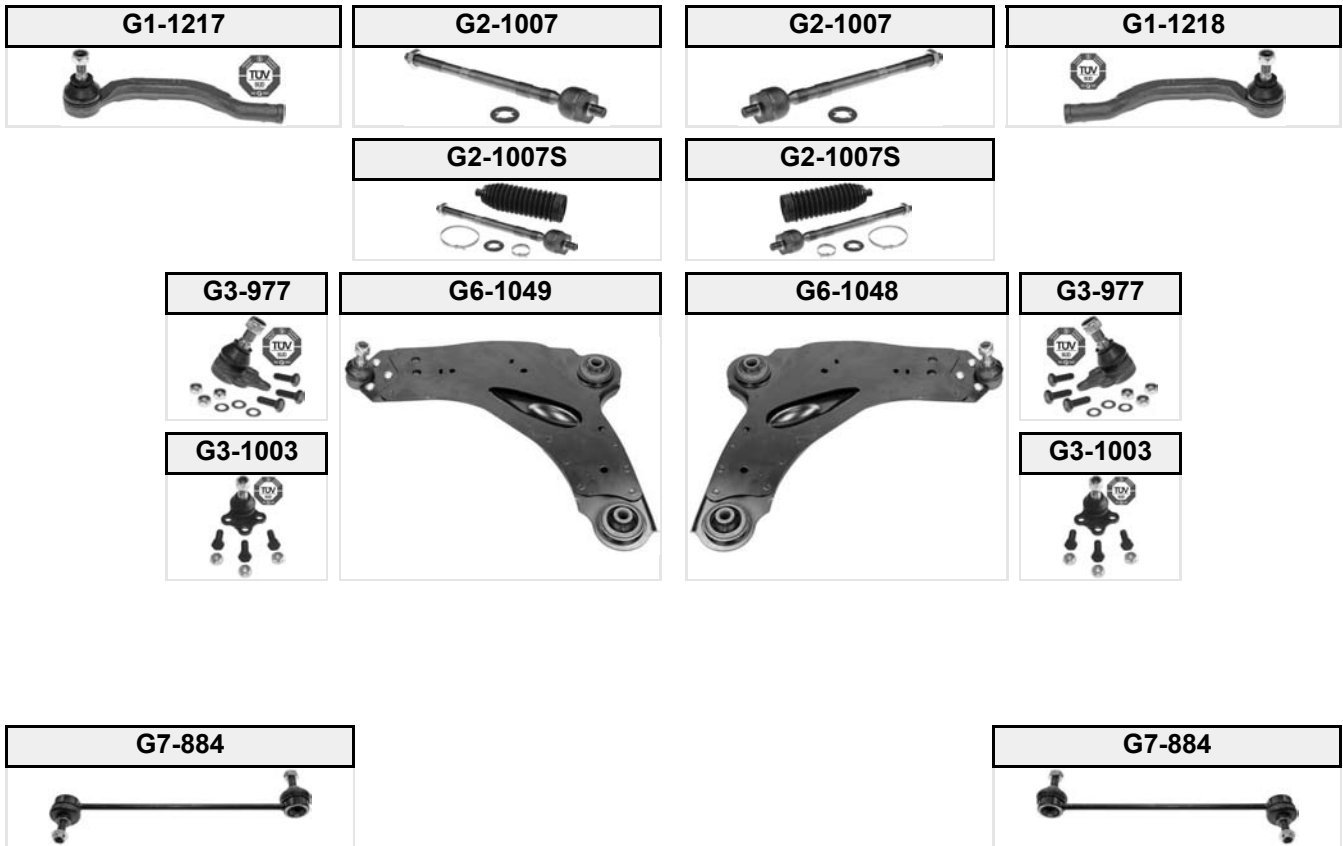

VIVARO

_7

(08/2001 →)

	ORIGINAL-NO			
G1-1217	4408510		M14x1,50	
G1-1218	4408511		M14x1,50	
G2-1007	4408474		M12x1,00; M14x1,50	
G2-1007S	4408474		M14x1,50; M12x1,00	
G3-1003	4431869	17,84	M16x1,50	Ch. 7V-621198, 7Y-721613 →
G3-977	4419075	17,9	M16x1,50	Ch. → 7V621197, 7Y721612
G6-1048	4408959	17,9	M16x1,50	
G6-1049	4408958	17,9	M16x1,50	
G7-884	4408904