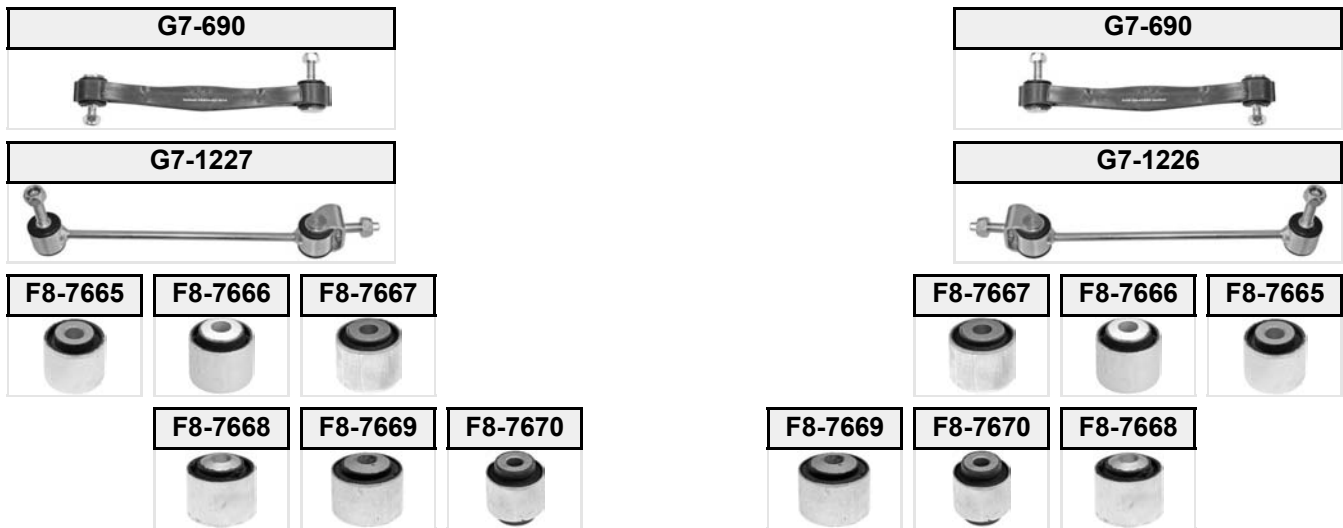

S-CLASS

W221

(10/2005 →)

	ORIGINAL-NO			
F8-7665	2213521365			
F8-7666	2213521465			
F8-7667	2213521165			
F8-7668	2213521265			
F8-7669	2213522165			
F8-7670	2213522265			
G5-730	2203502406			upper
G5-768	2213501253			
G5-769	2213501153			
G5-770	2213500706			lower
G5-771	2213500806			lower
G5-772	2213501006			upper
G5-789	2213500206			upper
G5-930	2223500132			
G5-931	2223500232			
G7-1226	2213202289		M10x1,50	Steel
G7-1227	2213201989		M10x1,50	Steel
G7-690	1403203589			Steel