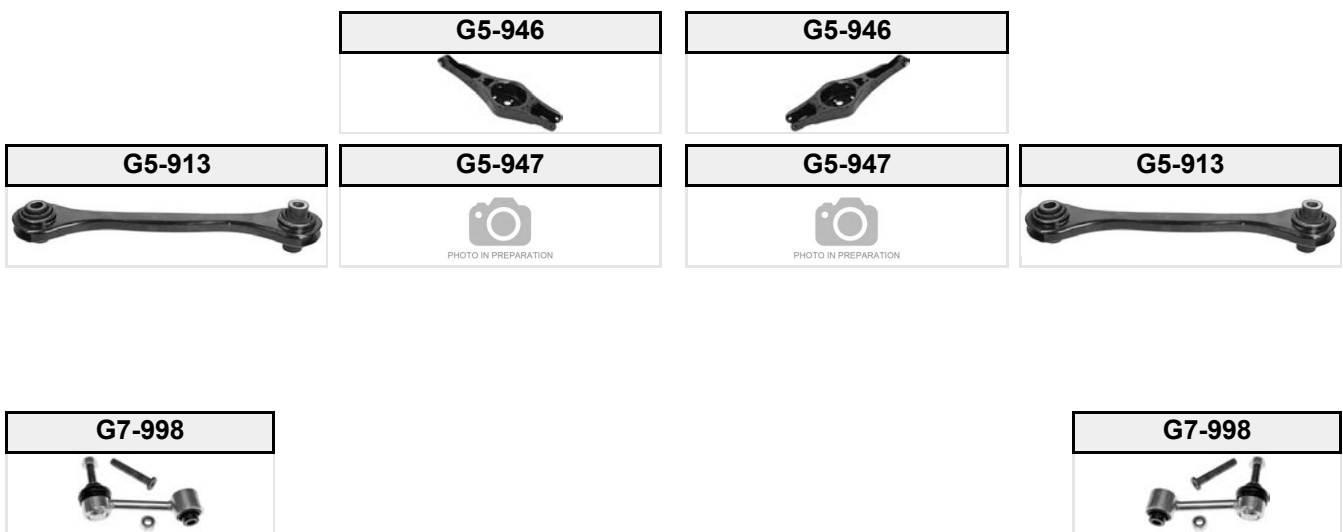

BEETLE
BEETLE

5C1
5C7

(04/2011 →)
(04/2011 →)

	ORIGINAL-NO			
G5-913	1K0501529J			for PR: 0N4
G5-946	1K0505311AB			Sheet Steel
G5-947	1K0505311AB			Sheet Steel; Zinc-coated
G7-998	1K0505465C