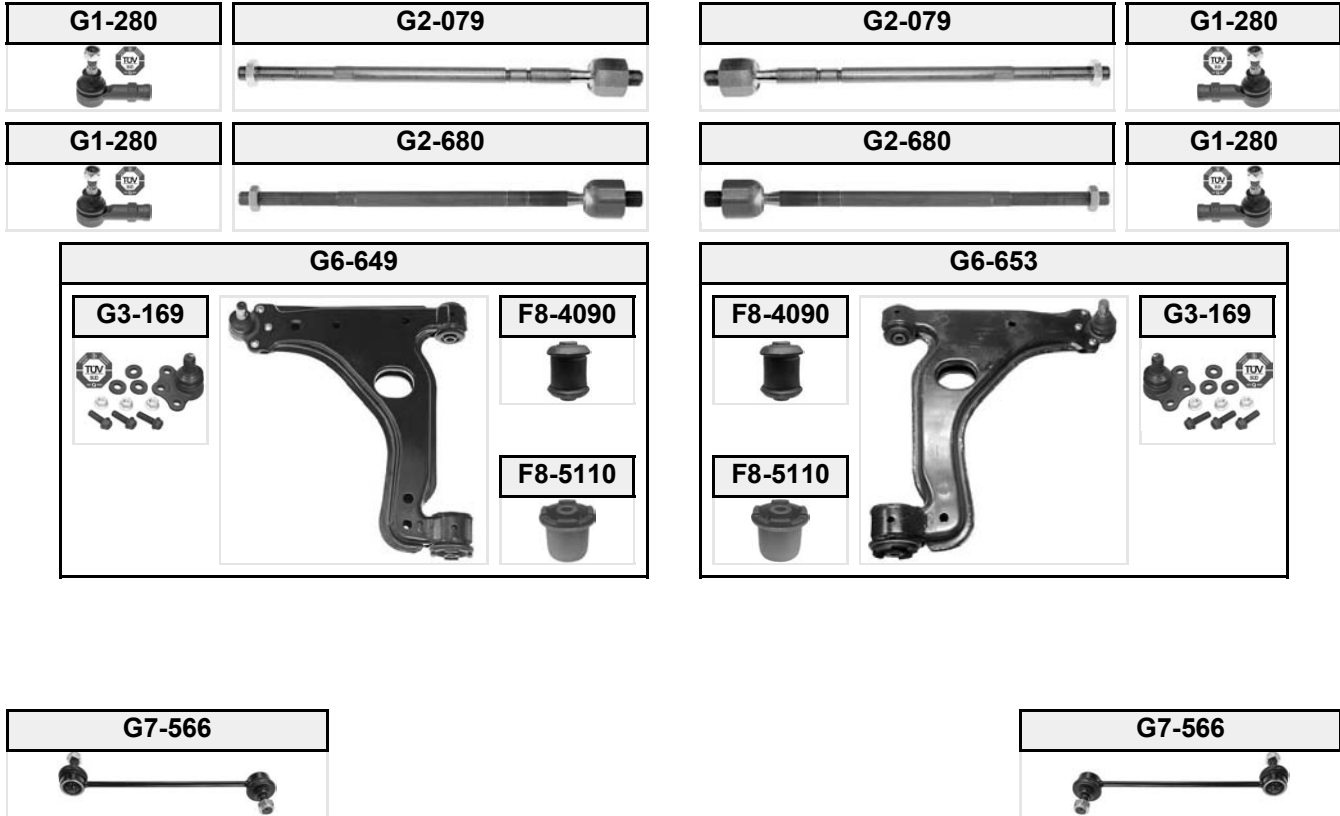

VECTRA MK I

B

(08/1995 → 07/2003)

	ORIGINAL-NO			
F8-4090	90468636			
F8-5110	90468638			
G1-280	90512775	13,4	M14x1,50	for OE: 90512775
G2-079	90498181		M14x1,50	for OE: 90498181
G2-680	1603199		M14x1,50	for OE: 1603199; Saginaw
G3-169	90542995	18		lower
G6-649	90496039	18		
G6-653	9228477	18		
G7-566	90496116		M12x1,50	

Alle in diesem Katalog genannten Original-Nummern der Kfz-Hersteller sind ausschließlich zu Vergleichszwecken bestimmt und dürfen in Rechnungen an Wagenbesitzer nicht verwendet werden.
All original numbers from automobile manufacturers listed in this catalogue are for comparison purposes only and may not be used in invoices to car owners.
Nachdruck, auch auszugsweise, nur mit unserer schriftlichen Genehmigung gestattet. - Full or partial reproduction only permitted with our approval.