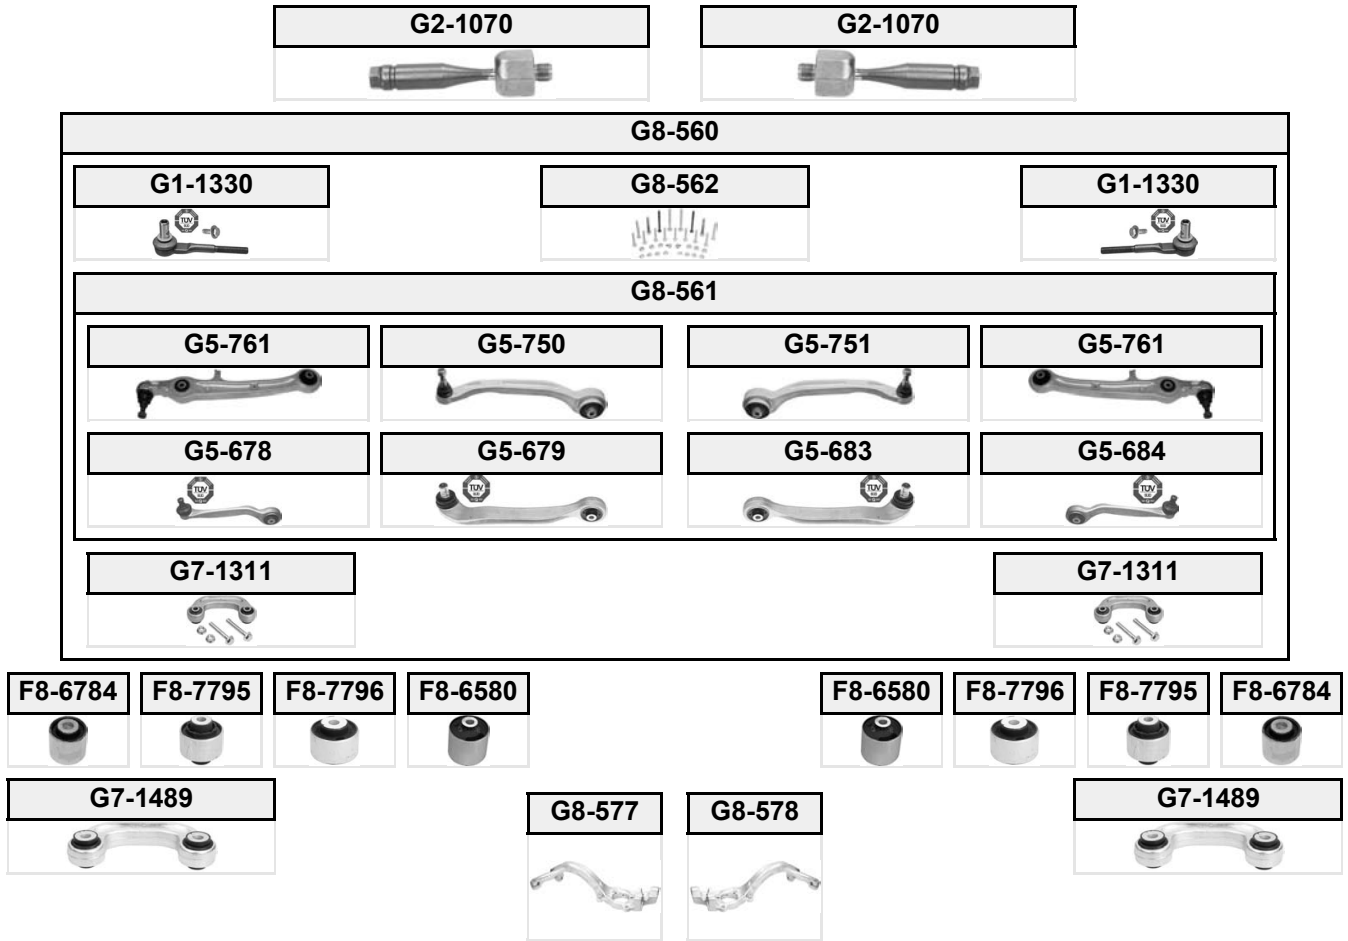

A6 ALLROAD

4FH, C6

(05/2006 → 08/2011)

	ORIGINAL-NO			
F8-6580	4F0407183E			
F8-6784	4E0407181B			
F8-7795	4E0407182C			
F8-7796	8D0407515C			
G1-1330	4F0498811A		M14x1,50	
G2-1070	4F0422821		M16x1,50; M14x1,50	
G5-678	4E0407509E			
G5-679	4E0407505E			Aluminium
G5-683	4E0407506E			Aluminium
G5-684	4E0407510E			
G5-750	4F0407693H			
G5-751	4F0407694H			
G5-761	4F0407151A			Aluminium
G7-1311	4E0411317F			Aluminium
G7-1489	4E0411317F			without fastening material
G8-560	4F0498998			
G8-561	4F0498998			
G8-562	4F0498998			
G8-577	4F0407253G			
G8-578	4F0407254G			

Alle in diesem Katalog genannten Original-Nummern der Kfz-Hersteller sind ausschließlich zu Vergleichszwecken bestimmt und dürfen in Rechnungen an Wagenbesitzer nicht verwendet werden.
All original numbers from automobile manufacturers listed in this catalogue are for comparison purposes only and may not be used in invoices to car owners.
Nachdruck, auch auszugsweise, nur mit unserer schriftlichen Genehmigung gestattet. - Full or partial reproduction only permitted with our approval.