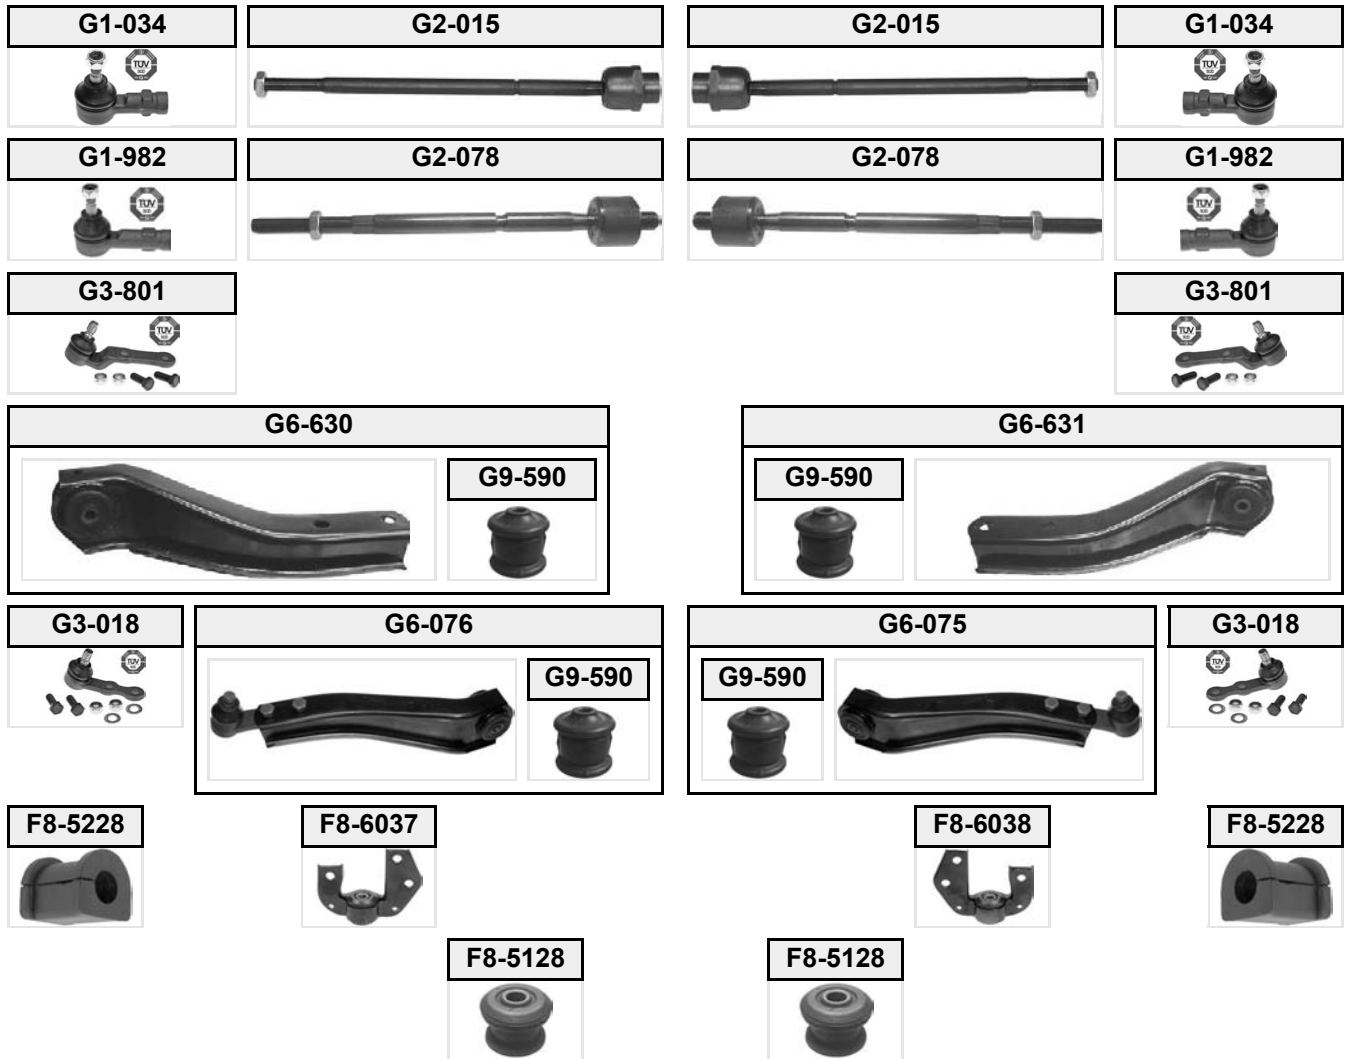

OPTIMAL®

OPEL

TIGRA

95_

(10/1994 →)

	ORIGINAL-NO			
F8-5128	353561			Ch. → V3023597, V4166925, V6066279
F8-5228	350127			
F8-6037	353281			Ch. → 3023597, 4166925, 6066279
F8-6038	353280			Ch. → 3023597, 4166925, 6066279
G1-034	324050	10,6	M10x1,25; M12x1,50	Ch. → V3023597, V4166925, V6066279
G1-982	1603455	10,6	M12x1,50	Ch. V3023598, V4166926, V6066280 →
G2-015	322155		M12x1,50	for OE: 322155; MS; L=325
G2-078	322158		M12x1,50	for OE: 322158; PS
G3-018	1603128	15		Ch. → V3023597, V4166925, V6066279
G3-801	90539896	15		Ch. V3023598, V4166926, V6066280 →
G6-075	0352002			Ch. → V3023597, V4166925, V6066279
G6-076	352181			Ch. → V3023597, V4166925, V6066279
G6-630	5352011			Ch. V3023598, V4166926, V6066280 →
G6-631	5352012			Ch. V3023598, V4166926, V6066280 →
G9-590	90445097