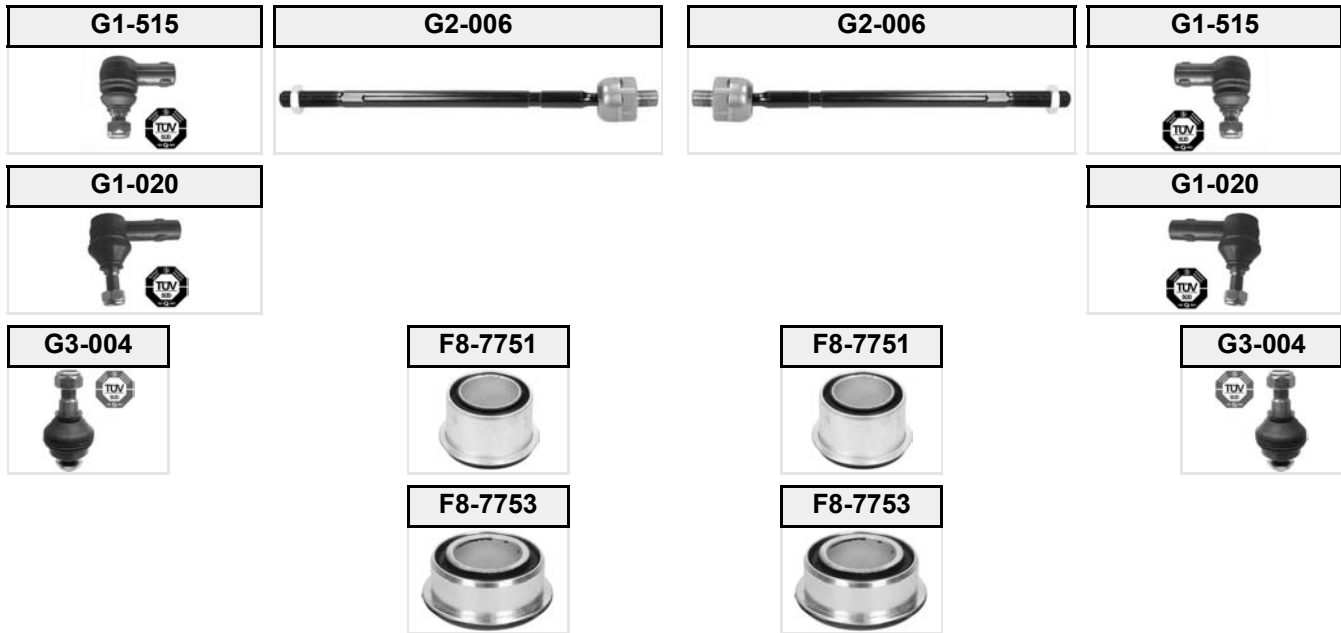

DAILY I

(01/1978 → 05/1999)

	ORIGINAL-NO			
F8-7751	93810239			
F8-7753	500350343			
G1-020	93800662	16,2	M16x1,50	
G1-515	93802209	21,45	M20x1,50	
G2-006	9983325		M16x1,50	
G3-004	93802242	21,3	M18x1,50	upper - lower

Alle in diesem Katalog genannten Original-Nummern der Kfz-Hersteller sind ausschließlich zu Vergleichszwecken bestimmt und dürfen in Rechnungen an Wagenbesitzer nicht verwendet werden.
All original numbers from automobile manufacturers listed in this catalogue are for comparison purposes only and may not be used in invoices to car owners.
Nachdruck, auch auszugsweise, nur mit unserer schriftlichen Genehmigung gestattet. - Full or partial reproduction only permitted with our approval.