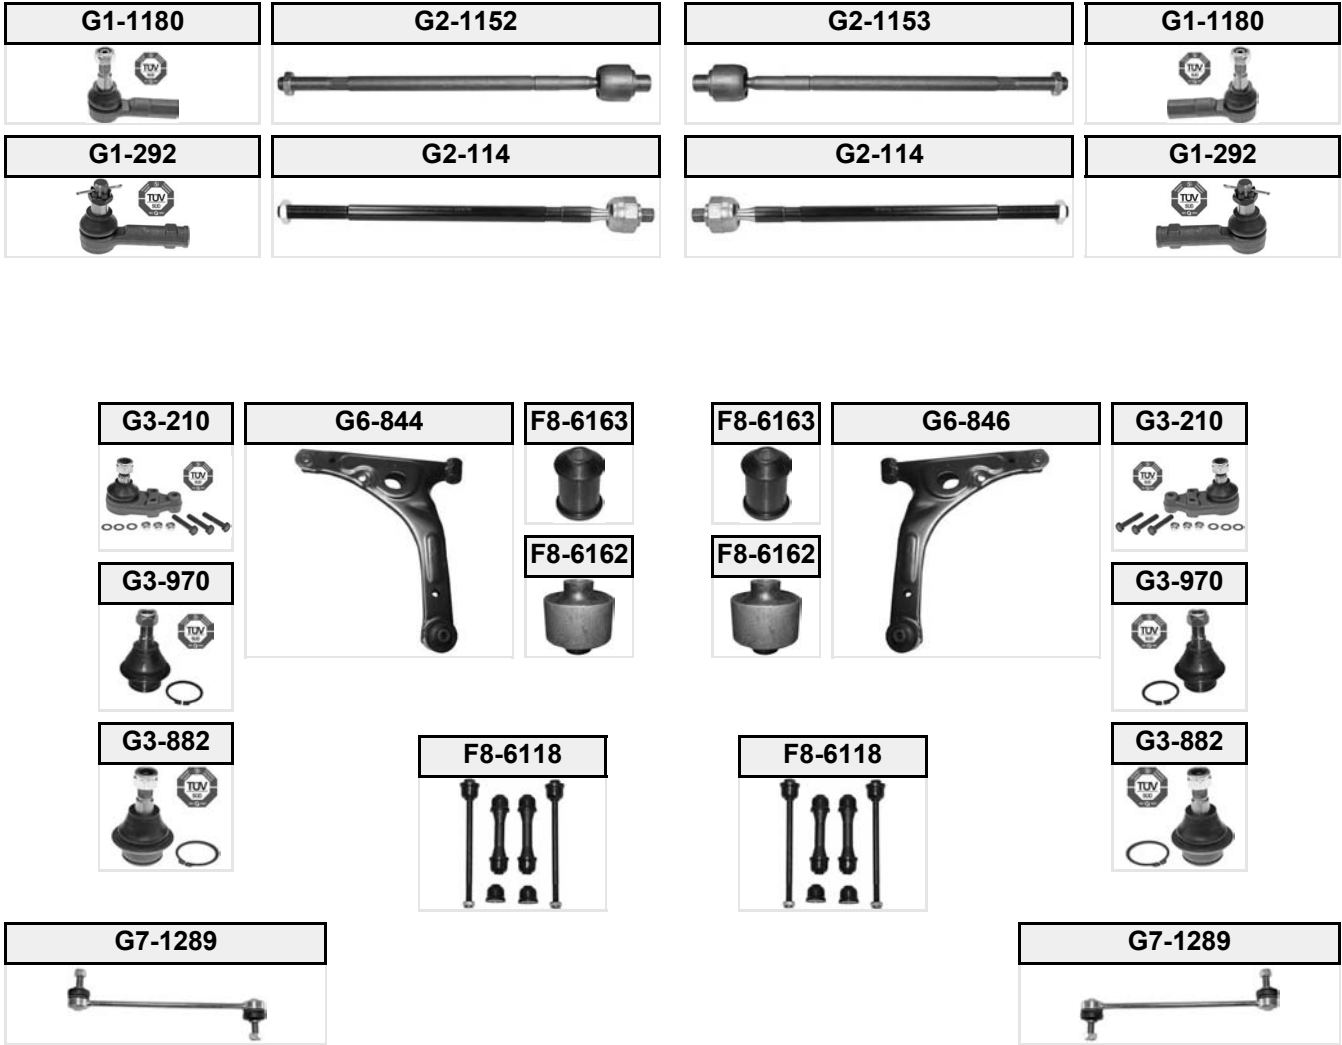

TRANSIT

(01/2000 → 05/2006)

(1) Left side for left-hand drive vehicles || Right side for right-hand drive vehicles, L=399.5 mm
 (2) Left side for right-hand drive vehicles || Right side for left-hand drive vehicles, L=399.5 mm