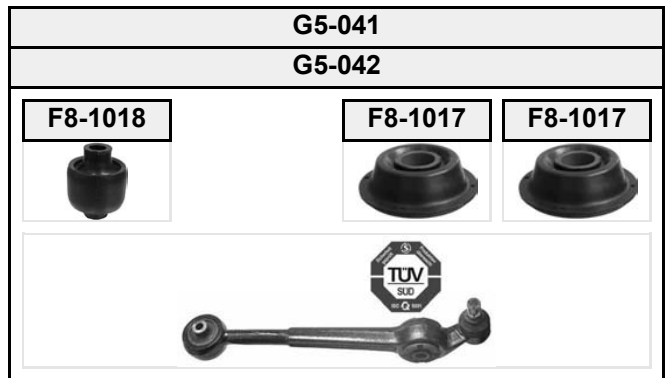

OPTIMAL®

AUDI

100
100 AVANT

C3
C3

(08/1982 → 07/1991)
(08/1982 → 11/1990)

(1) PS; Ch. › 44-M-002673; Ch. › 44-L-111380, 44-M-017381

(2) PS; Ch. 44-M-002674 ›; Ch. 44-L-111381, 44-M-017382 ›

ORIGINAL-NO

F8-1017	431407182			
F8-1018	431407183A			
F8-3005	443411327			
G1-215	443419811C	12,7	M14x1,50	Ch. → 44-E-068500
G1-216	443419811B	12,6	M16x1,50	Ch. 44-D-085501 →
G1-217	443419812C	12,7	M14x1,50	Ch. → 44-E-068500
G1-218	443419812D	12,7	M16x1,50	Ch. 44-D-085501 →
G5-037	443407155B	18		MS; Ch. → 44-G-024418; Ch. → 44-G-020996
G5-038	437407155A	18		(1)
G5-041	443407156B	18		MS; Ch. → 44-G-024418; Ch. → 44-G-020996
G5-042	437407156A	18		(1)
G5-574	441407155	19		(2)
G5-575	441407156	19		(2)