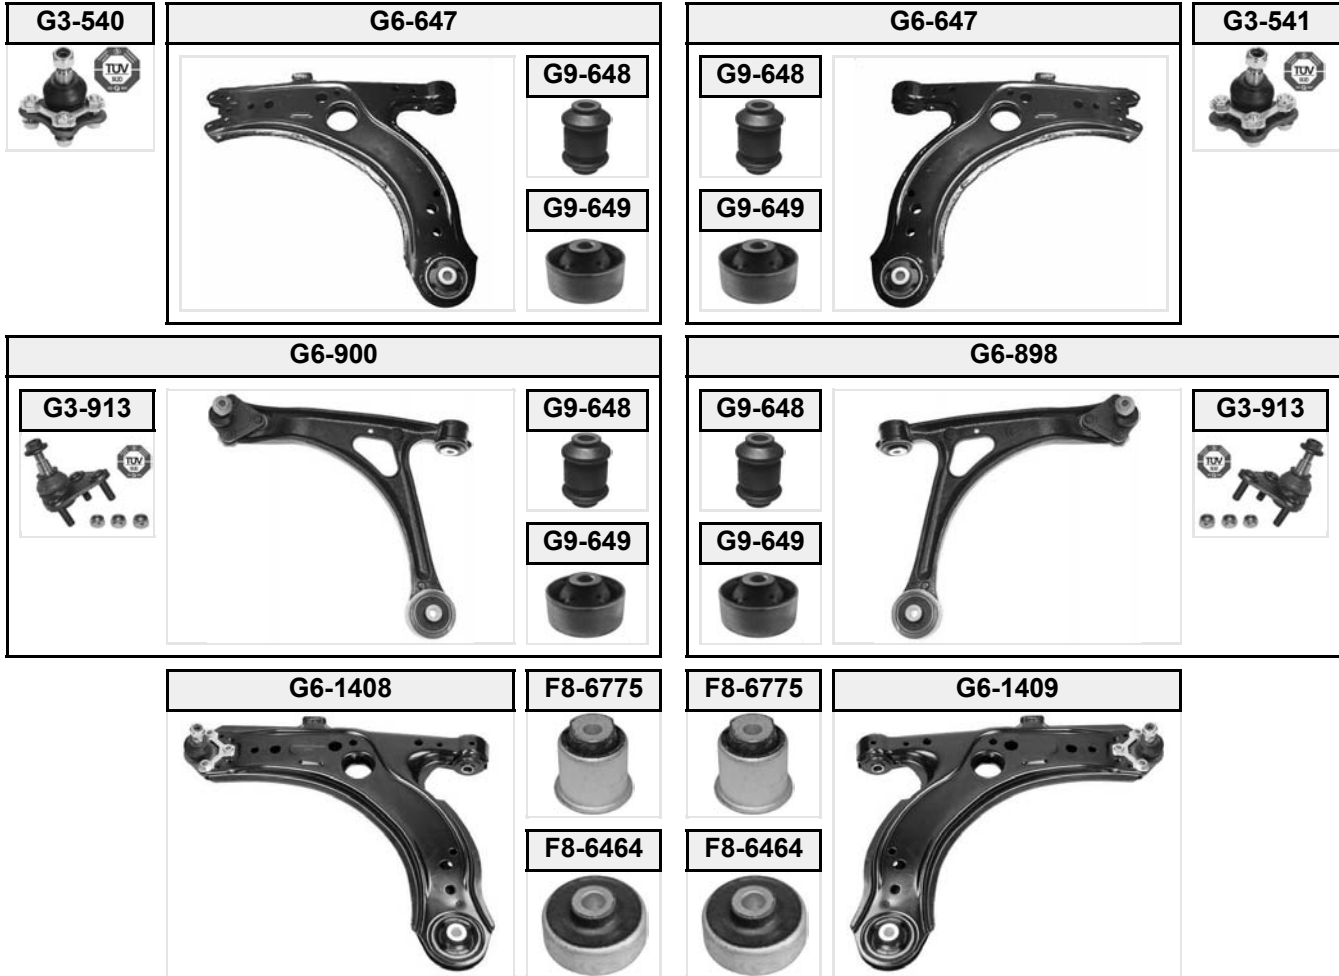

A3

8L1

(09/1996 → 05/2003)

(1) S3 Quattro mot. BAM; mot. AMK,APY,AUL Ch. 8L-Y-117501 ›

	ORIGINAL-NO			
F8-6464	8N0407181B			(1)
F8-6775	8N0407182A			(1)
G3-540	1J0407365J	15	M12x1,50	
G3-541	1J0407366J	15	M12x1,50	
G3-913	8N0407365C	15,6		
G6-1408	1J0407151B	14,9	M12x1,50	
G6-1409	1J0407151B	14,9	M12x1,50	
G6-647	1J0407151C			
G6-898	8N0407152A			S3 Quattro
G6-900	8N0407151A			S3 Quattro
G9-648	357407182			
G9-649	1J0407181			

Alle in diesem Katalog genannten Original-Nummern der Kfz-Hersteller sind ausschließlich zu Vergleichszwecken bestimmt und dürfen in Rechnungen an Wagenbesitzer nicht verwendet werden.
All original numbers from automobile manufacturers listed in this catalogue are for comparison purposes only and may not be used in invoices to car owners.
Nachdruck, auch auszugsweise, nur mit unserer schriftlichen Genehmigung gestattet. - Full or partial reproduction only permitted with our approval.