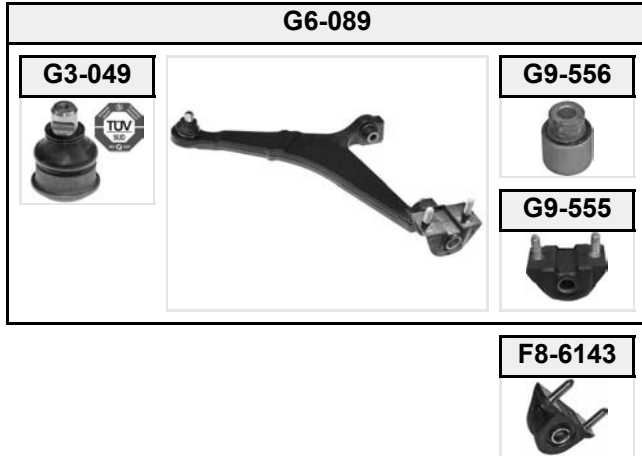

106 I, II

1A, 1C; 1

(01/1991 →)

ORIGINAL-NO

F8-5251	352364			
F8-6143	96148480			
G3-049	96093233	16		
G6-088	3520.79	16		for OE: 381735
G6-089	3520.78	16		for OE: 381735
G6-1016	95658978	16		not for SP
G6-1017	95658979	16		not for SP
G6-857	352080	16		SP
G6-858	352081	16		SP
G9-555	3523.51			
G9-556	95603308