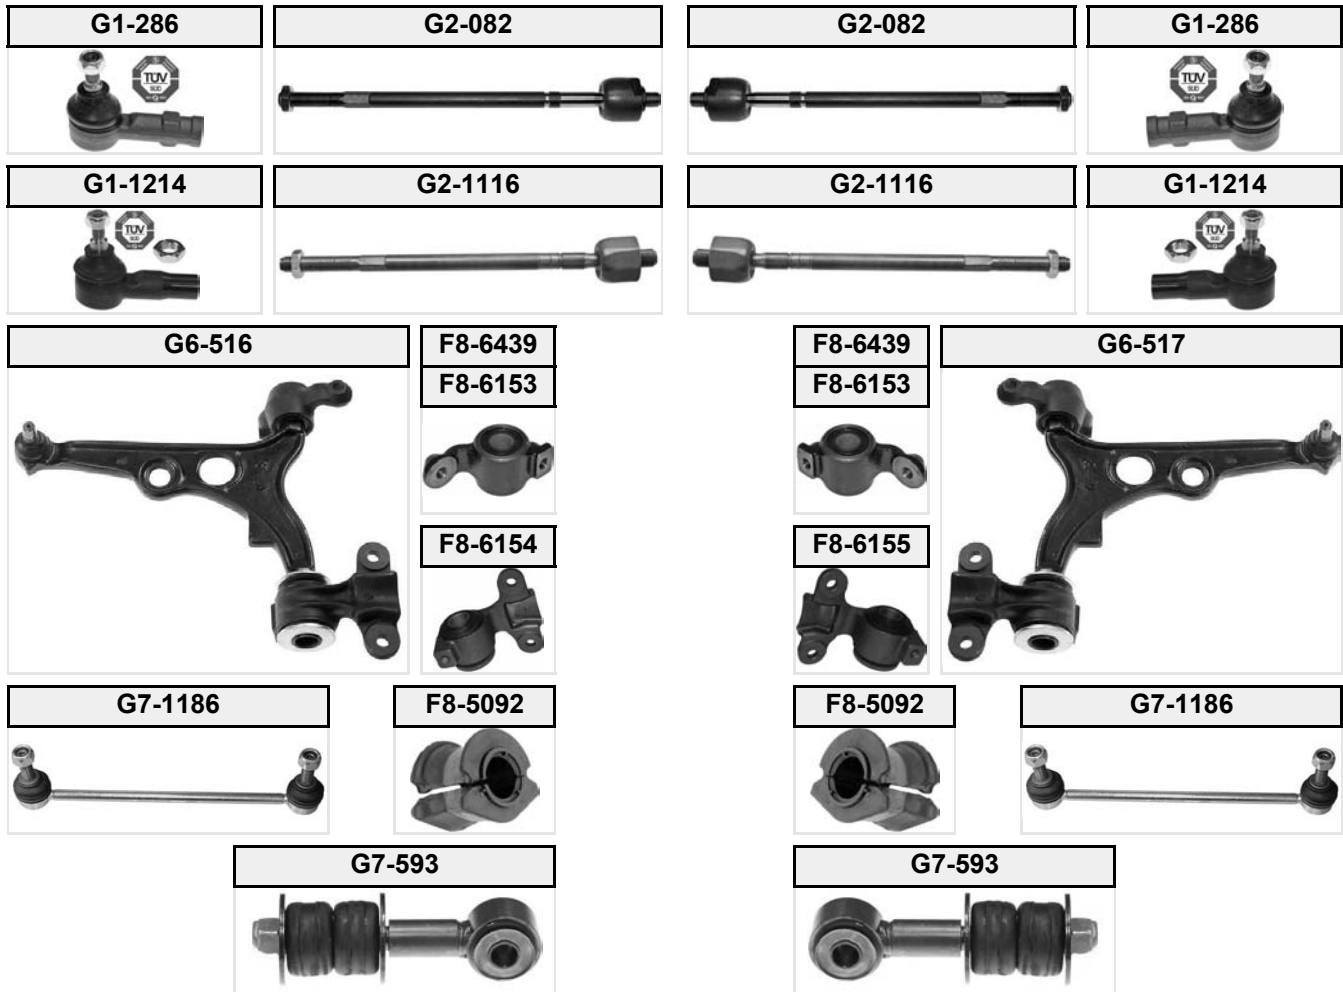

JUMPY

U6U

(06/1994 →)

	ORIGINAL-NO			
F8-5092	509469			
F8-6153	3520G9S1			
F8-6154	3521.C9S			
F8-6155	3520.G9S			
F8-6439	1312317080		M12x1,25	
G1-1214	405912	13,6	M14x1,50	RP number: 9793 →
G1-286	405909	12,5	M14x1,50	
G2-082	3812A4		M14x1,50	1.6, 1.9 D, 1.9 TD, 2.0 HDi 95
G2-1116	3812.F0		M14x1,50; M16x1,50	2.0 i 16V
G6-516	3520C5	17		RP number: 6943 →
G6-517	352185	17		RP number: 6943 →
G7-1186	5087.56			
G7-593	5038.35S