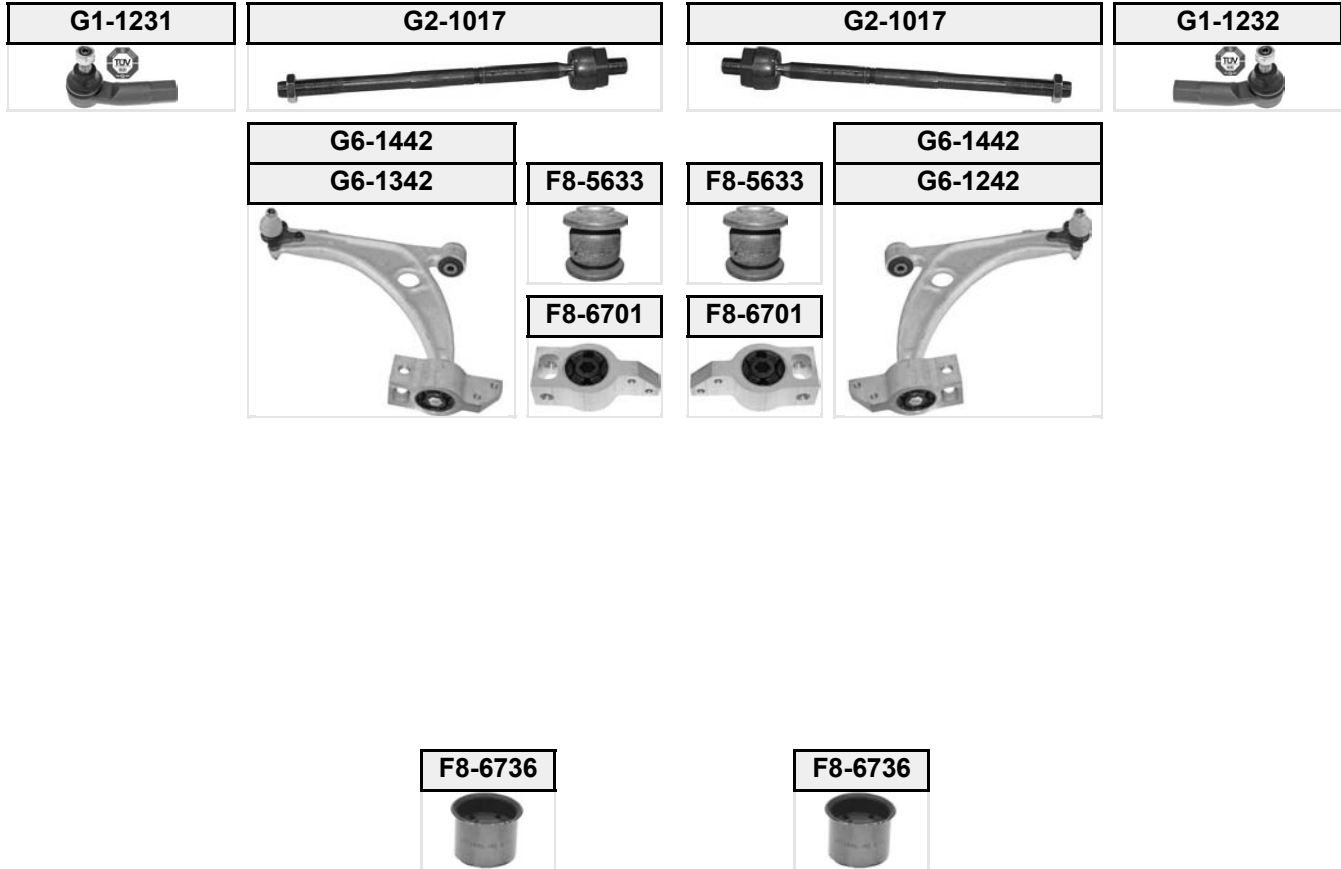

ALHAMBRA

710, 711

(06/2010 →)

- (1) for PR: F0A, not for PR: F4E, F5Z, with ball joint, not for taxis
- (2) for PR: F0A, not for PR: F4E, F5Z, without ball joint, not for taxis

	ORIGINAL-NO			
F8-5633	1K0407182			
F8-6701	3C0199231E			
F8-6736	1K0407183E			
G1-1231	1K0423811H	13,3	M16x1,50; M12x1,50	
G1-1232	1K0423812H	13,3	M12x1,50; M16x1,50	
G2-1017	1K0423810A		M16x1,50	with electric power steering
G6-1242	3C0407151G			(1)
G6-1342	3C0407151G			(1)
G6-1442	3C0407151G			(2)