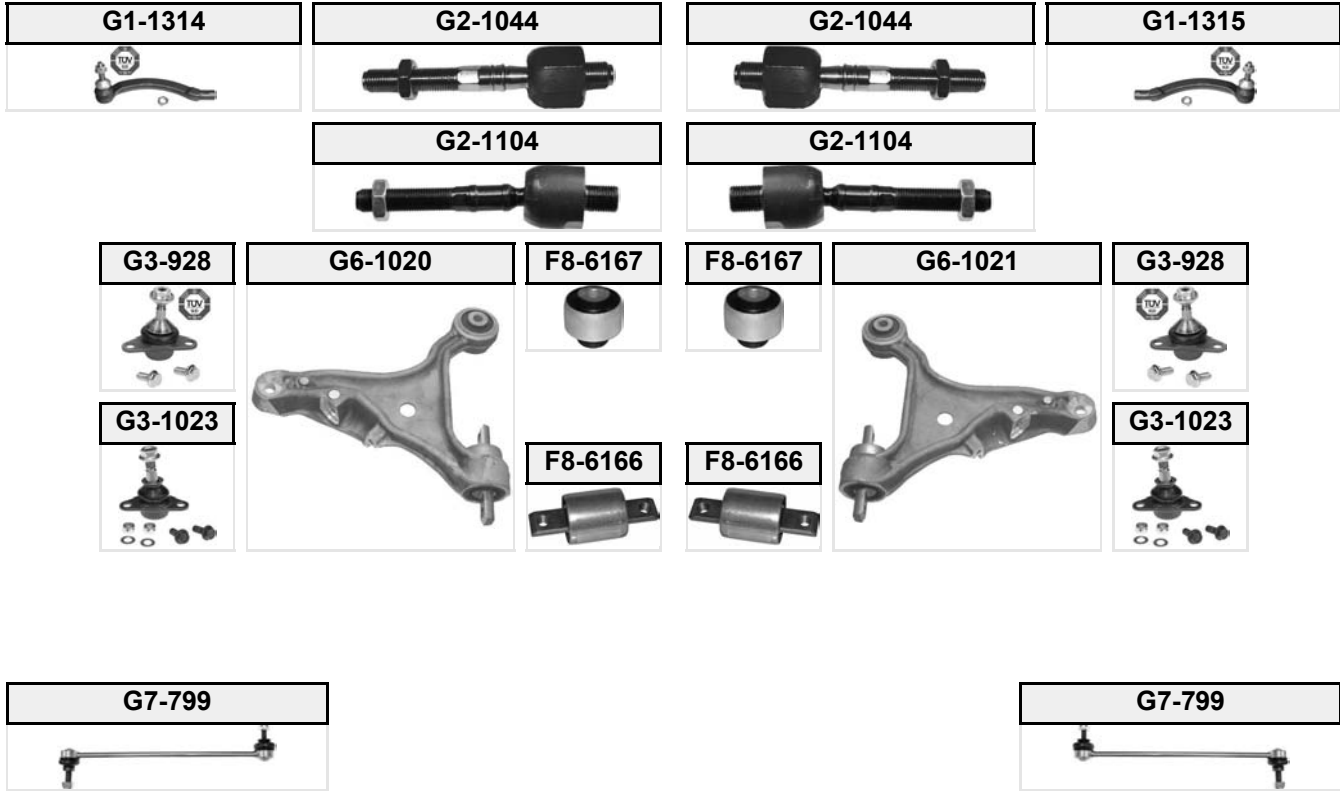

S60 I

(11/2000 → 04/2010)

	ORIGINAL-NO			
F8-6166	9465971			
F8-6167	9461626			
G1-1314	274496		M14x1,50	
G1-1315	274497		M14x1,50	
G2-1044	274353			ZF
G2-1104	274179			SMI
G3-1023	274377	14,8	M14x1,50	Ch. 626502 →
G3-928	274544			Ch. → 626501
G6-1020	8649543			Aluminium
G6-1021	8649544			Aluminium
G7-799	8672445			

Alle in diesem Katalog genannten Original-Nummern der Kfz-Hersteller sind ausschließlich zu Vergleichszwecken bestimmt und dürfen in Rechnungen an Wagenbesitzer nicht verwendet werden.
All original numbers from automobile manufacturers listed in this catalogue are for comparison purposes only and may not be used in invoices to car owners.
Nachdruck, auch auszugsweise, nur mit unserer schriftlichen Genehmigung gestattet. - Full or partial reproduction only permitted with our approval.