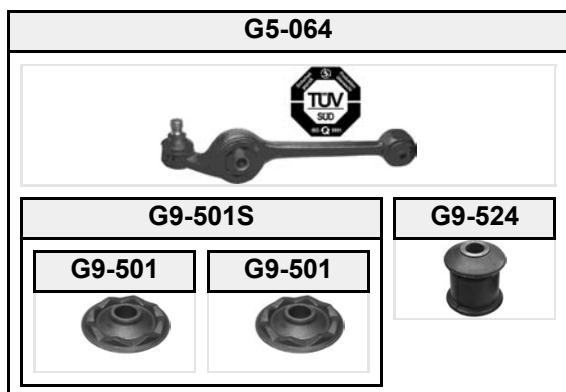

ESCORT V / VI / VII

(07/1990 → 07/2002)

ORIGINAL-NO

	ORIGINAL-NO			
G3-053	89FB3395AB	17		
G5-064	1656749	17		RS 2000 (Cosworth)
G5-065	1656748	17		RS 2000 (Cosworth)
G6-053	91AB3042AB	17		Escort und Orion
G6-054	91AB3051AD	17		Escort und Orion
G7-510	89FB3B438A1E		M10x1,25	
G9-501	6129161			for Sedan
G9-501S	85GB5493AB			for Sedan
G9-524	6192705			
G9-585	89FB3063AD			
G9-586	91AB3A262AA