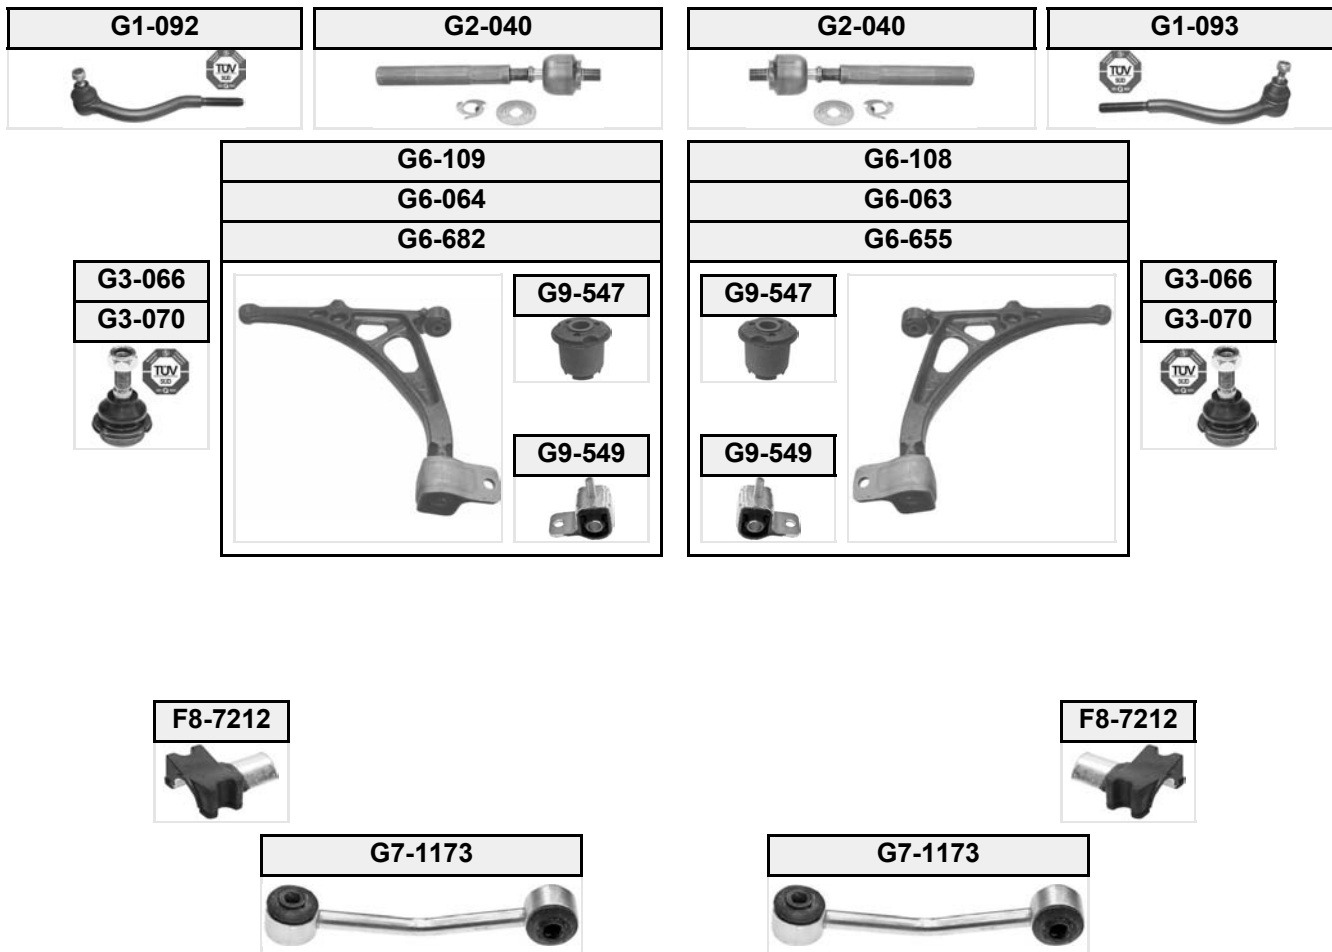

405 I, II

(01/1988 → 11/1999)

	ORIGINAL-NO			
F8-7212	5094.53			
G1-092	381748	12	M14x1,50	
G1-093	381749	12	M14x1,50	
G2-040	381298		M14x1,50	without 2.0 Turbo
G3-066	96041652	14,3	M38x1,50	→ Ch. S 71358275
G3-070	364028	15,8	M14x1,50; M40x1,50	Ch. S 71358276 →, only II
G6-063	352149			MS; → Ch.71358279
G6-064	352068			MS; → Ch.71358279
G6-108	352176			01/1993 →; Ch.71358280 →; PS
G6-109	3520A7			01/1993 →; Ch.71358280 →; PS
G6-655	352177			Ch. S71358280 →
G6-682	3520A6			Ch. S71358280 →
G7-1173	5087.27			
G9-547	3523.40			
G9-549	3523.89