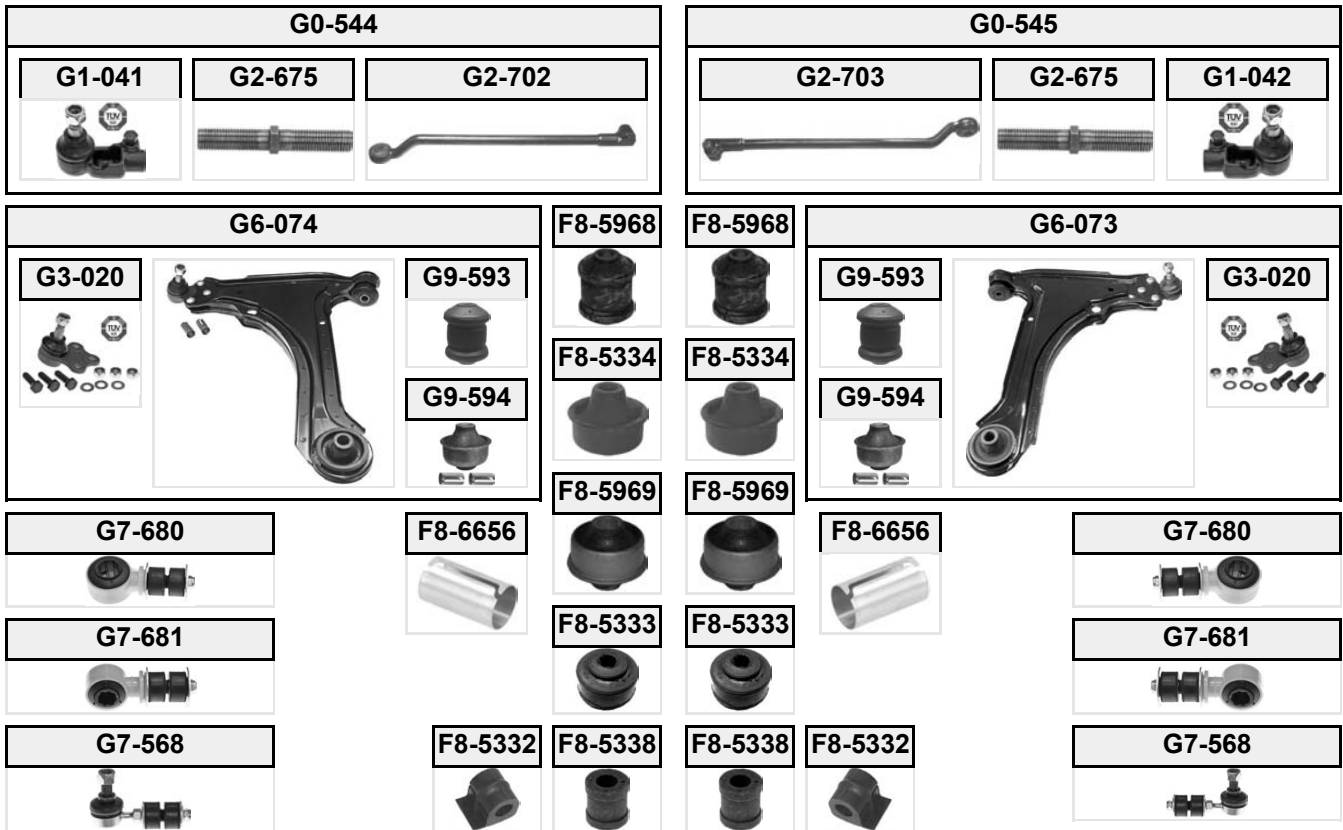

VECTRA A

(09/1988 → 01/1995)

(1) Ch. NV535972 ›, P1001688 ›, P5004911 ›, 2000/GT 16V CAT

(2) Ch. NV535972 › R75440515, P1001688 › R1049314, P5004911 › R5112256

	ORIGINAL-NO			
F8-5332	350078			with stabiliser
F8-5333	350153			
F8-5334	352356			Ch. R1049315 →, R5112257 →, R7540516 →
F8-5338	444336			Ch. → N1999999, N5999999, NV999999
F8-5968	352351			(1)
F8-5969	352352			(2)
F8-6656	353460			
G0-544	90373225			for OE: 90373225
G0-545	90373226			for OE: 90373226
G1-041	0324055	13,2	M16x2,00	or OE: 324055
G1-042	324056	13,2	M16x2,00 LHT	for OE: 324056
G2-675	0322577		M16x2,00; M16x2,00 LH	
G2-702	322147		M16x2,00 LHT	inner
G2-703	322146		M16x2,00	inner
G3-020	1603121	13,5	M12x1,50	
G6-073	0352192			Ch. → R1049313, R5112256, R7540515
G6-074	0352074			Ch. → R1049313, R5112256, R7540515
G7-568	350263		M12x1,50	for OE: 350263
G7-680	350260			
G7-681	350261KIT			
G9-593	90373778			Ch. → R1049313, R5112256, R7540515
G9-594	90288082			Ch. R1049315 →, R5112257 →, R7540516 →