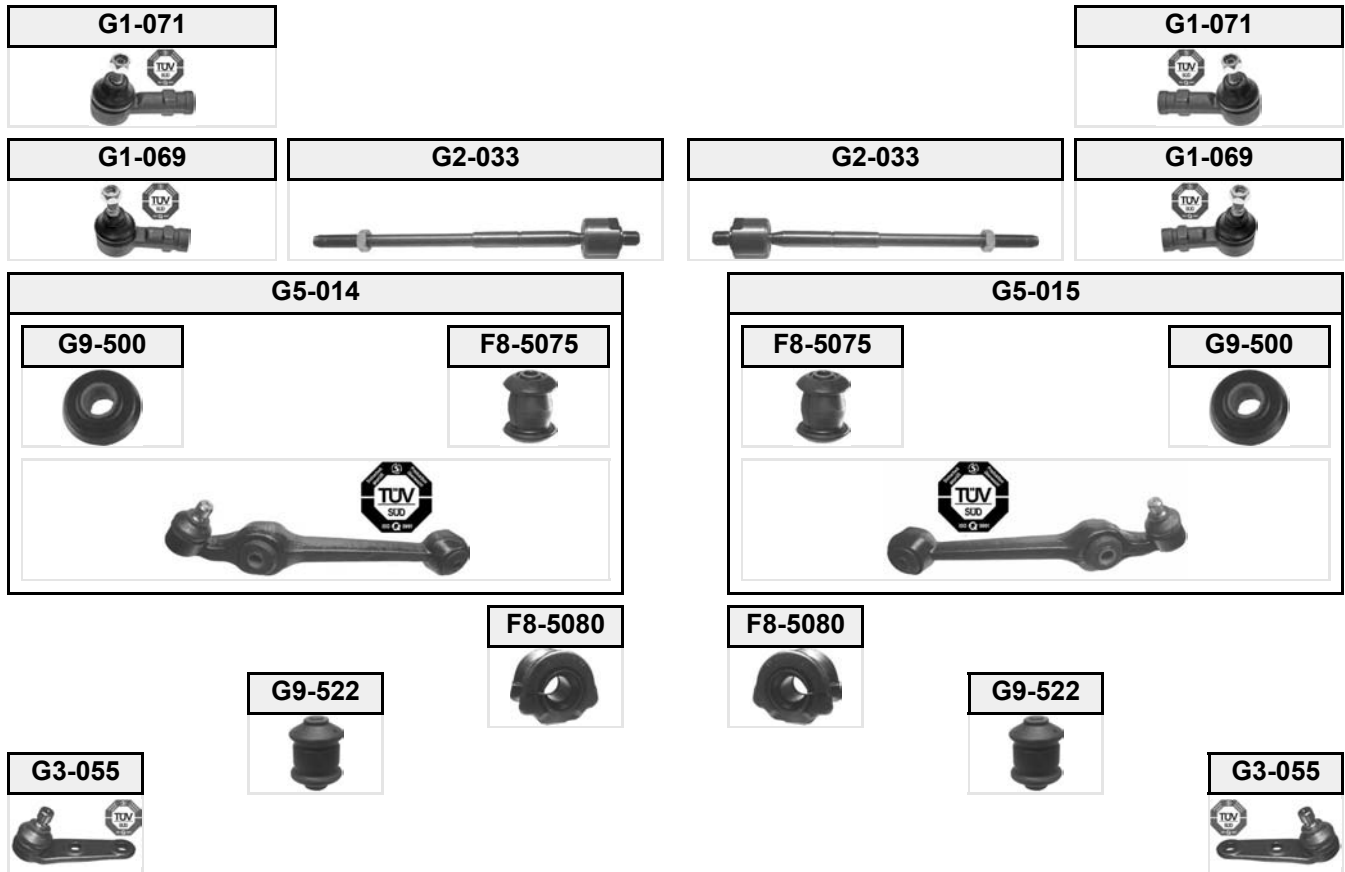

ESCORT II / III

(03/1973 → 07/1986)

	ORIGINAL-NO			
F8-5075	6087890			Mk III
F8-5080	86AB5484AA			Mk III
G1-069	6128814	11,4		Mk III
G1-071	71BB3289AB	12,77	M14x2,00	Mk II
G2-033	87AB3LS19BA		1/2"x20 UNF	Mk III
G3-055	81AB3395B1B	17		Mk II; Mk III
G5-014	6087889	17		Mk III
G5-015	6087888	17		Mk III
G9-500	1652910			Mk III
G9-522	6087890			Mk III

Alle in diesem Katalog genannten Original-Nummern der Kfz-Hersteller sind ausschließlich zu Vergleichszwecken bestimmt und dürfen in Rechnungen an Wagenbesitzer nicht verwendet werden.
All original numbers from automobile manufacturers listed in this catalogue are for comparison purposes only and may not be used in invoices to car owners.
Nachdruck, auch auszugsweise, nur mit unserer schriftlichen Genehmigung gestattet. - Full or partial reproduction only permitted with our approval.