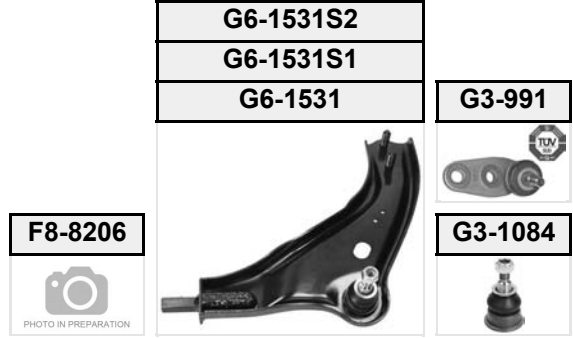

PHOTO IN PREPARATION

G7-870

G7-870

ORIGINAL-NO

	ORIGINAL-NO			
G5-1006	33326768724			upper
G5-1007	33326768726			lower
G7-870	33551507999			

MINI R56 (10/2006 →)

	ORIGINAL-NO			
F8-8205	31126772235			
F8-8206	31126772236			
G0-686	32106778548			
G0-687	32106778547			
G1-1312	32106778438	13,8		
G1-1313	32106778437	13,8		
G2-1158	32106778548		M14x1,50	
G3-1084	31124048627			
G3-991	31126772304			
G3-992	31126772303			
G6-1530	31126772301			without ball joint, without rubber mounting
G6-1530S1	31126772301			with ball joint, without rubber mounting
G6-1530S2	31126772301			with ball joint, with rubber mounting
G6-1531	31126772302			without ball joint, without rubber mounting
G6-1531S1	31126772302			with ball joint, without rubber mounting
G6-1531S2	31126772302			with ball joint, with rubber mounting
G7-509	31351130075			for John Cooper Works; equipment var. CHALLENGE
G7-868	31356778831			