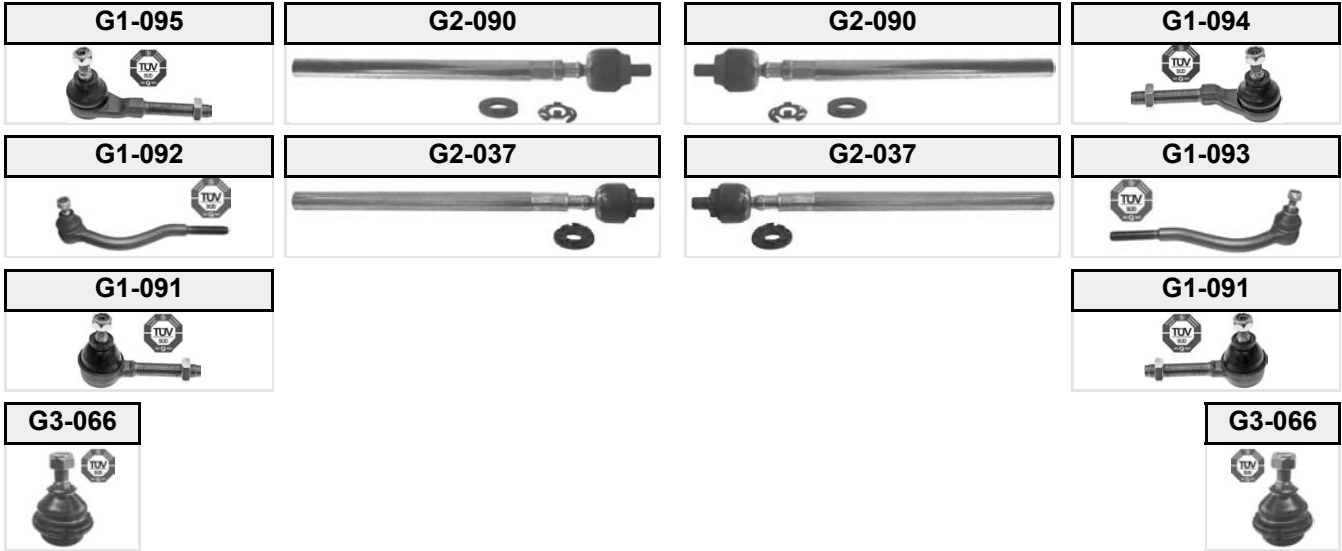

305 I, II

(10/1982 → 07/1990)

	ORIGINAL-NO			
F8-7212	5094.53			
G1-091	3817.50	12	M14x1,50	
G1-092	381748	12	M14x1,50	07/1984 →; for OE: 381726
G1-093	381749	12	M14x1,50	07/1984 →; for OE: 381727
G1-094	3817.42	12	M14x1,50	Suspended
G1-095	3817.41	12	M14x1,50	Suspended
G2-037	381297		M14x1,50; M12x1,00	
G2-090	381293		M14x1,50	07/1984 →; for OE: 381293
G3-066	96041652	14,3	M38x1,50