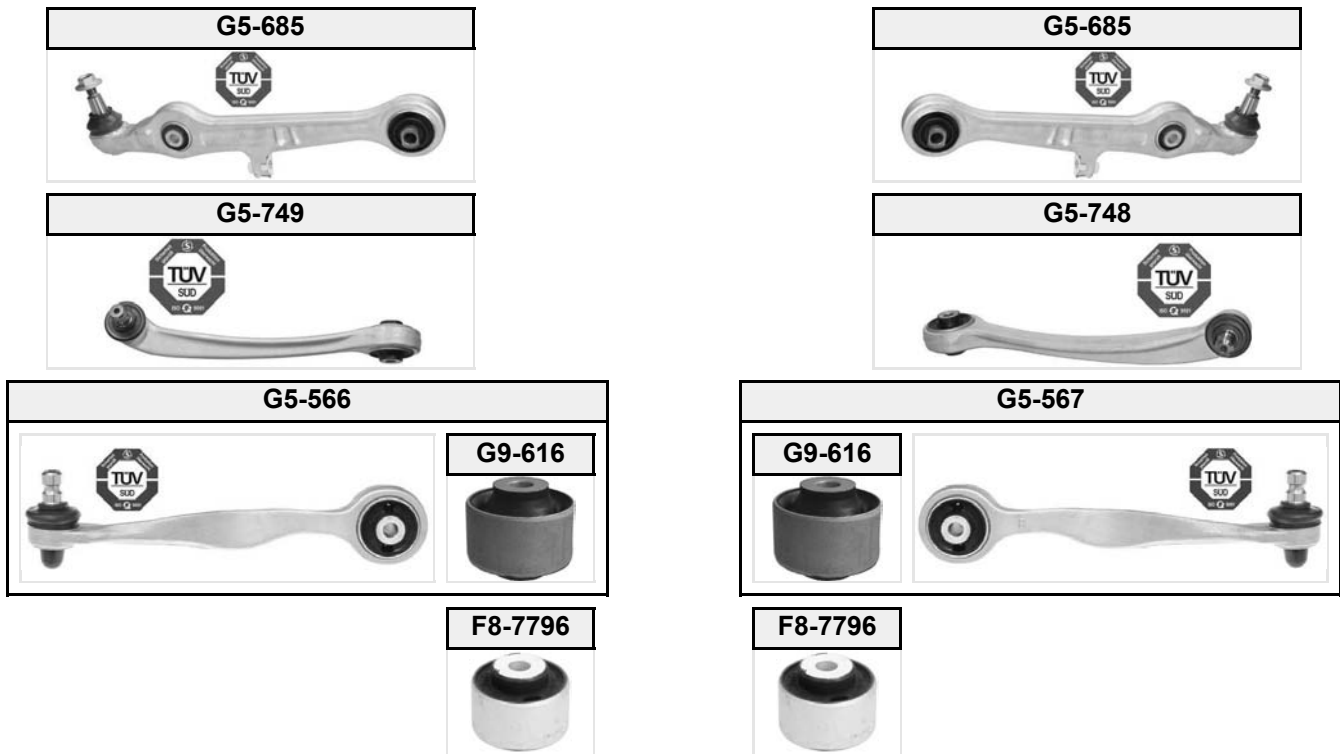

A4	8D2	(11/1994 → 09/2001)
A4 AVANT	8D5	(11/1994 → 09/2001)

(1) Ch. 8D-X-200001 ›, for PR: 1BV, with sports suspension

	ORIGINAL-NO			
F8-7796	8D0407515C			(1)
G5-566	4D0407509D			L=251 mm
G5-567	4D0407510K			L=251 mm
G5-685	8E0407151R			2.4 mot.AJG, AMM, APZ
G5-748	8E0407506A			
G5-749	8E0407505A