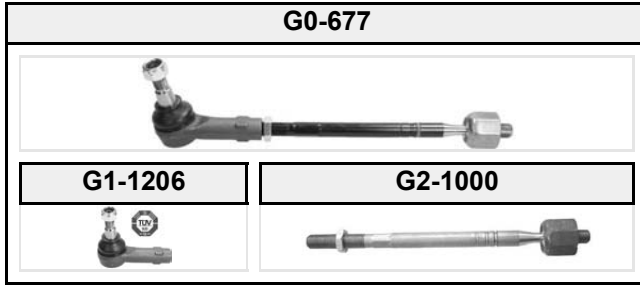

OPTIMAL®

VOLKSWAGEN

AMAROK

2H_, S1B

(09/2010 →)

ORIGINAL-NO

OPTIMAL NO	ORIGINAL-NO			
F8-5303	7H0407183			
F8-7881	2H0407077A			
F8-7882	2H0407182A			
F8-7883	2H0412333A			
G0-677	7L0422803D	16,53	M16x1,50; M14x1,50	
G0-678	7L0422804D	16,53	M14x1,50; M16x1,50	
G1-1206	7L0422817D	16,53	M14x1,50; M16x1,50	
G1-1207	7L0422818D	16,53	M16x1,50; M14x1,50	
G2-1000	7L0422803D		M16x1,50	
G3-1050	2H0407021A	15,75	M12x1,50	with lock ring; upper
G3-1051	2H0407151A	20,7	M14x1,50	lower
G6-1420	2H0407021B	15,75	M12x1,50	upper
G6-1421	2H0407022B	15,75	M12x1,50	upper
G6-1422	2H0407151A	20,7	M14x1,50	lower
G6-1423	2H0407152A	20,7	M14x1,50	lower
G7-1476	2H0411317B