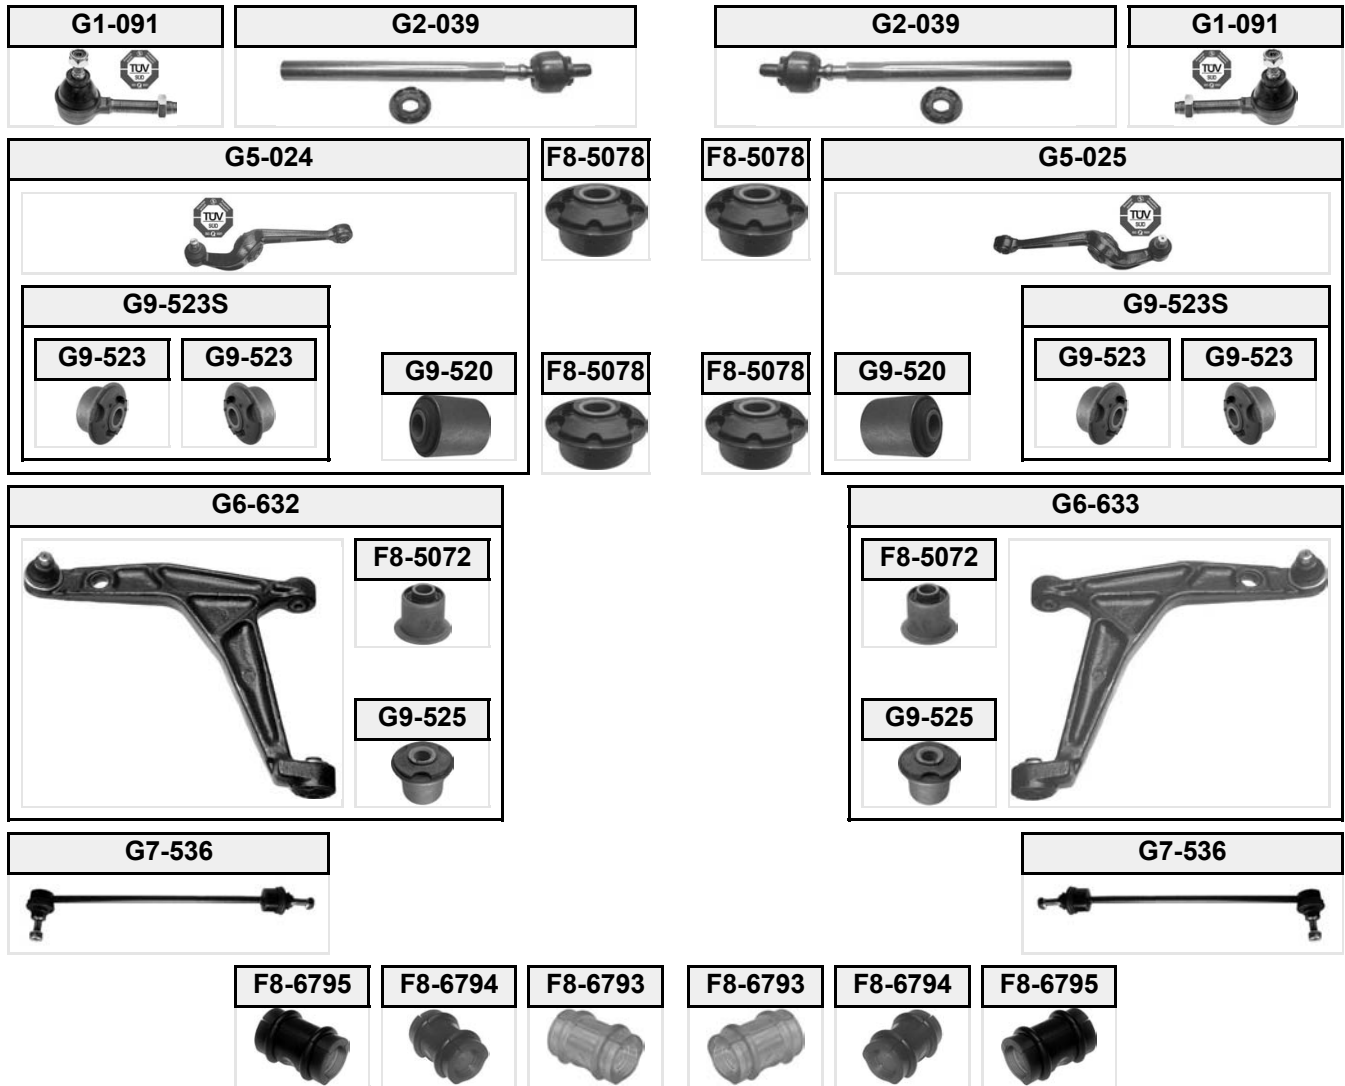

OPTIMAL®

PEUGEOT

205 I, II

741A/C; 741B, 20D; 20A/C

(01/1983 → 09/1998)

	ORIGINAL-NO			
F8-5072	3523.23			only to GTI, CTI
F8-5078	352325			
F8-6793	5094.36			d= 18 mm
F8-6794	5094.37			d=22 mm; D=22 mm
F8-6795	5094.40			d=22 mm; D=23 mm
G1-091	3817.50	12	M14x1,50	
G2-039	381295		M14x1,50	
G5-024	352050	16		
G5-025	352133	16		
G6-632	91519409	16		
G6-633	91519408	16		
G7-536	508732			only to GTI, CTI
G9-520	96096727			
G9-523	3523.49			
G9-523S	3523.49			Set (G9-523x2)
G9-525	352371			

Alle in diesem Katalog genannten Original-Nummern der Kfz-Hersteller sind ausschließlich zu Vergleichszwecken bestimmt und dürfen in Rechnungen an Wagenbesitzer nicht verwendet werden.
All original numbers from automobile manufacturers listed in this catalogue are for comparison purposes only and may not be used in invoices to car owners.
Nachdruck, auch auszugsweise, nur mit unserer schriftlichen Genehmigung gestattet. - Full or partial reproduction only permitted with our approval.