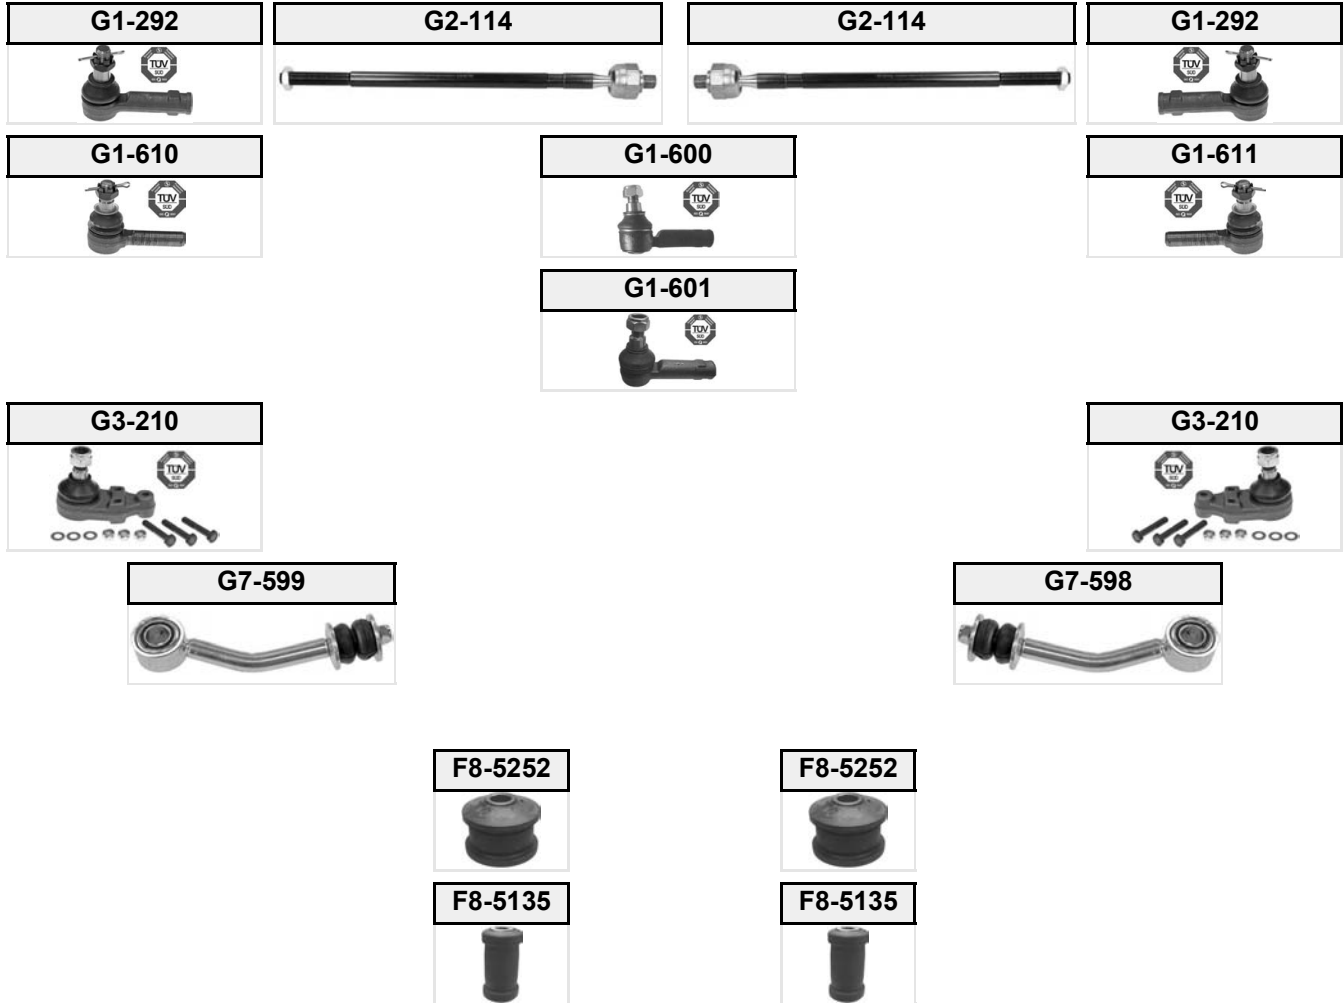

TRANSIT

(08/1991 → 06/2000)

	ORIGINAL-NO			
F8-5135	6517356			
F8-5252	92VB3432AA			
G1-292	6687191	18,1	M16x1,50	01/1992 →
G1-600	5025558	18	M16x1,50 LHT	for OE: 6589546, 5021449
G1-601	5025557	18,1	M16x1,50	for OE: 6589457, 5021448; PS
G1-610	6163544	18	M20x1,50 LHT	for OE: 5021447, 6163544
G1-611	880X3270SA	18	M20x1,50	for OE: 5021446, 6163543
G2-114	6889951		M16x1,50	01/1992 →
G3-210	92VB-3395A-2C	21,8	M20x1,50	→ 10/1997
G7-598	6150970			
G7-599	86VB3B439AA