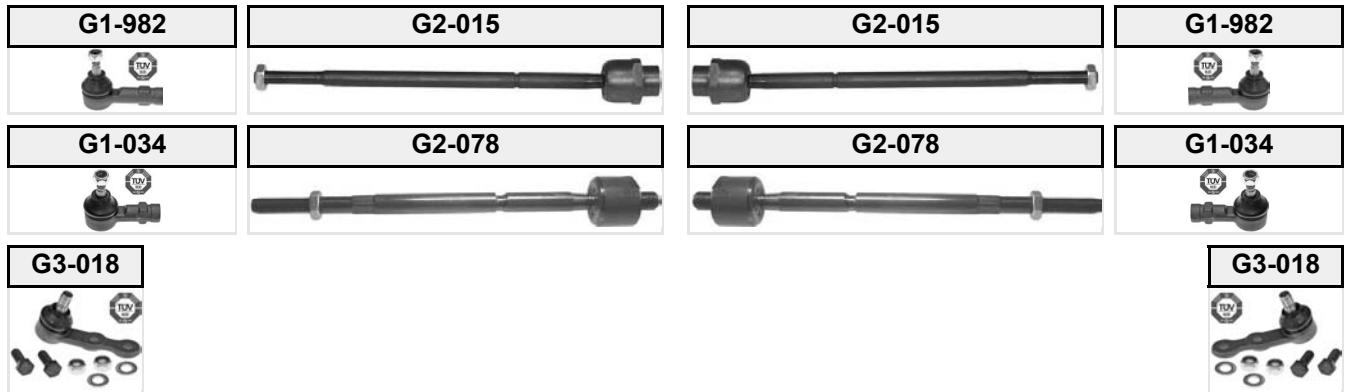

OPTIMAL®

VAUXHALL

TIGRA MK I

F07

(10/1994 → 12/2000)

	ORIGINAL-NO			
F8-5128	90445098			Ch. → V3023597, V4166925, V6066279
F8-6037	90445100			Ch. → 3023597, 4166925, 6066279
F8-6038	90445101			Ch. → 3023597, 4166925, 6066279
G1-034	93192419	10,6	M10x1,25; M12x1,50	Ch. → V3023597, V4166925, V6066279
G1-982	93192446	10,6	M12x1,50	
G2-015	322155		M12x1,50	MS
G2-078	322158		M12x1,50	PS
G3-018	90442294	15		Ch. → V3023597, V4166925, V6066279
G3-801	90542574	15		Ch. V3023598, V4166926, V6066280 →
G6-075	352002			Ch. → V3023597, V4166925, V6066279
G6-076	352003			Ch. → V3023597, V4166925, V6066279
G6-630	5352011			Ch. V3023598, V4166926, V6066280 →
G6-631	5352012			Ch. V3023598, V4166926, V6066280 →
G9-590	90445097			

Alle in diesem Katalog genannten Original-Nummern der Kfz-Hersteller sind ausschließlich zu Vergleichszwecken bestimmt und dürfen in Rechnungen an Wagenbesitzer nicht verwendet werden.
All original numbers from automobile manufacturers listed in this catalogue are for comparison purposes only and may not be used in invoices to car owners.
Nachdruck, auch auszugsweise, nur mit unserer schriftlichen Genehmigung gestattet. - Full or partial reproduction only permitted with our approval.