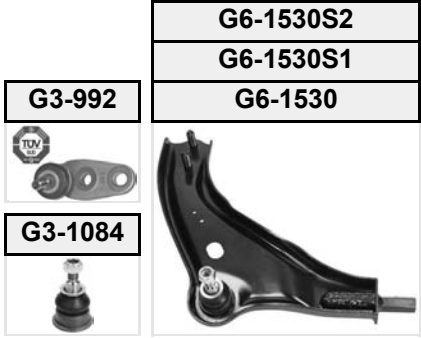

PHOTO IN PREPARATION

G7-870

G7-870

ORIGINAL-NO

	ORIGINAL-NO			
G5-1006	33326768724			upper
G5-1007	33326768726			lower
G7-870	33551507999			

MINI R56 (10/2006 →)

	ORIGINAL-NO			
F8-8205	31126772235			
F8-8206	31126772236			
G0-686	32106778548			
G0-687	32106778547			
G1-1312	32106778438	13,8		
G1-1313	32106778437	13,8		
G2-1158	32106778548		M14x1,50	
G3-1084	31124048627			
G3-991	31126772304			
G3-992	31126772303			
G6-1530	31126772301			without ball joint, without rubber mounting
G6-1530S1	31126772301			with ball joint, without rubber mounting
G6-1530S2	31126772301			with ball joint, with rubber mounting
G6-1531	31126772302			without ball joint, without rubber mounting
G6-1531S1	31126772302			with ball joint, without rubber mounting
G6-1531S2	31126772302			with ball joint, with rubber mounting
G7-509	31351130075			for John Cooper Works; equipment var. CHALLENGE
G7-868	31356778831			