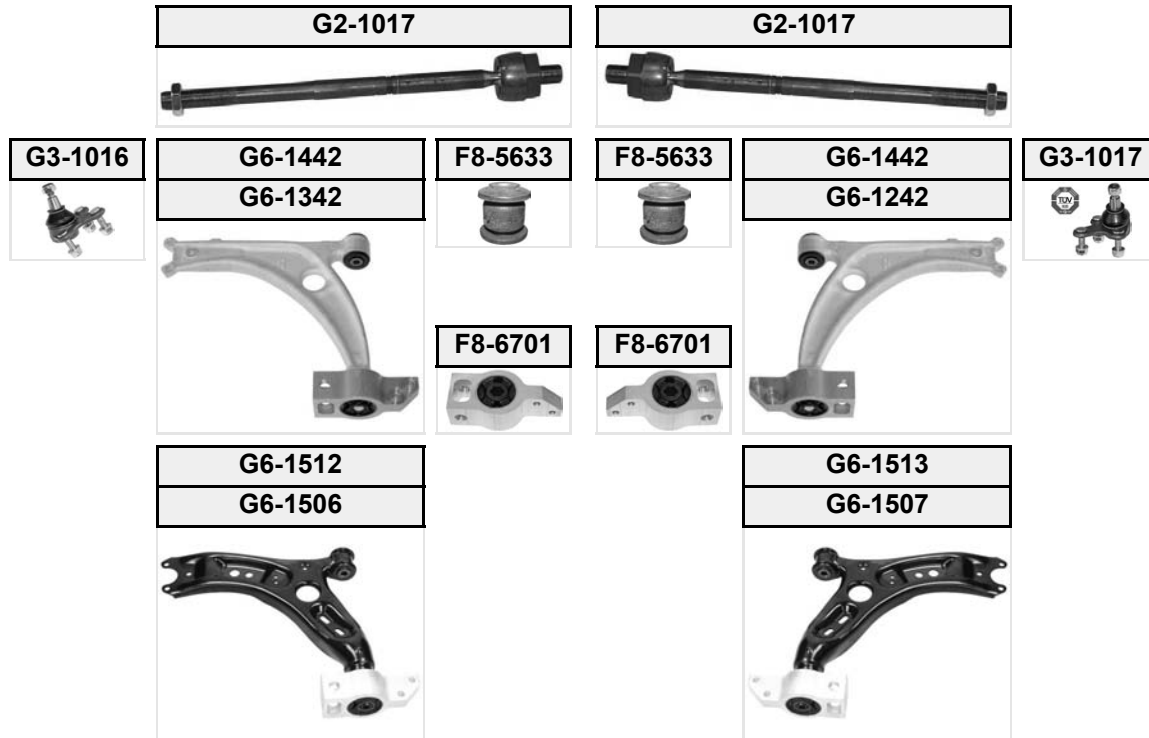

PASSAT CC

357

(05/2008 → 01/2012)

(1) for PR: 1LA, 1LB, for brake disc diam.: 340 mm, with ball joint

(2) for PR: 1LA, 1LB, for brake disc diam.: 340 mm, without ball joint

(3) for PR: 1ZG, 1ZM, for brake disc: 312 mm, without ball joint

(4) for PR: 1ZG, 1ZM, for brake disc: 312 mm, with ball joint

ORIGINAL-NO

	ORIGINAL-NO			
F8-5633	1K0407182			
F8-6701	3C0199231D			
G2-1017	1K0423810A		M16x1,50	with electric power steering
G3-1016	3C0407365A			
G3-1017	3C0407366A			
G6-1242	3C0407151E			(1)
G6-1342	3C0407151E			(1)
G6-1442	3C0407151G			(2)
G6-1506	5N0407151			(3)
G6-1507	5N0407152			(3)
G6-1512	3C0407365A			(4)
G6-1513	3C0407366A			(4)