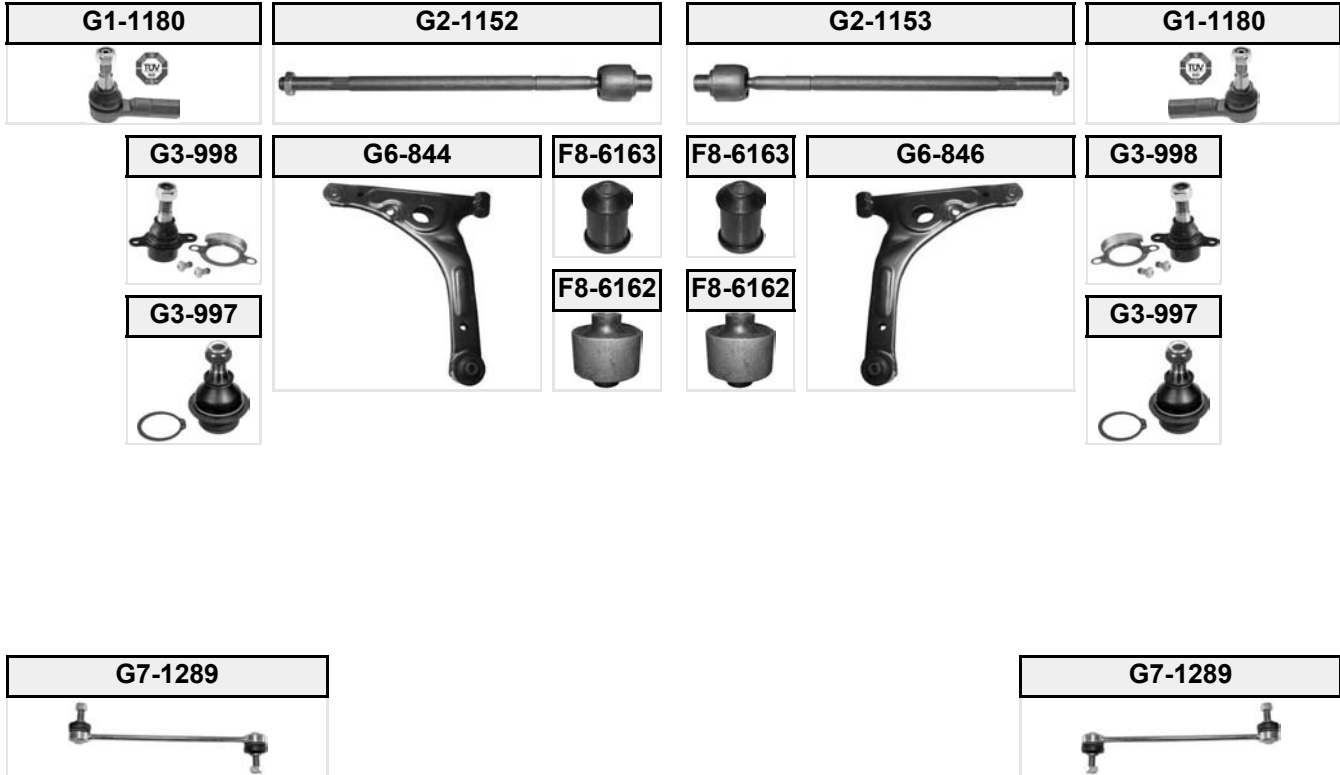

TRANSIT

(07/2006 →)

(1) Left side for left-hand drive vehicles || Right side for right-hand drive vehicles

(2) Left side for right-hand drive vehicles || Right side for left-hand drive vehicle

	ORIGINAL-NO			
F8-6162	4042024			
F8-6163	4131788			
G1-1180	4047091	16,65	M16x1,50	
G2-1152	1370709			(1)
G2-1153	1370710			(2)
G3-997	KTYC15 3468 AF			
G3-998	KT6C11-3K209-AA			
G6-844	4042023			without increased axle load
G6-846	6C11-3A052-EB			without increased axle load
G7-1289	4519467			L=300 mm