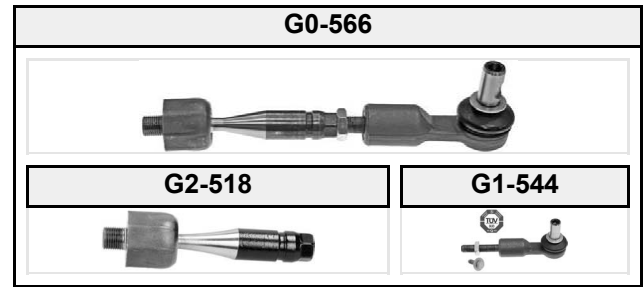

OPTIMAL®

VOLKSWAGEN

PASSAT

3B2 / 3B3

(08/1996 → 05/2005)

PASSAT VARIANT

3B5 / 3B6

(01/1997 → 05/2005)

	ORIGINAL-NO			
F8-5063	4D0411327G			1.6, 1.8, 1.8 T, 1.9 TDI, 2.3 VR5, 2.8 V6
F8-5064	4D0411327H			Syncro/4motion
F8-5542	4B0407515			
G0-566	4D0419801B	17,4		
G1-544	4D0419811A	17,45	M14x1,50	
G1-544A	4B0419811E	17,45	M14x1,50	
G2-518	4D0422821		M14x1,50; M16x1,50	
G5-566	4D0407509D			
G5-567	4D0407510D			
G5-748	8E0407506A			
G5-749	8E0407505A			
G7-1322	8D0411317D			
G7-1323	8D0411318D			
G7-518	8D0411317D