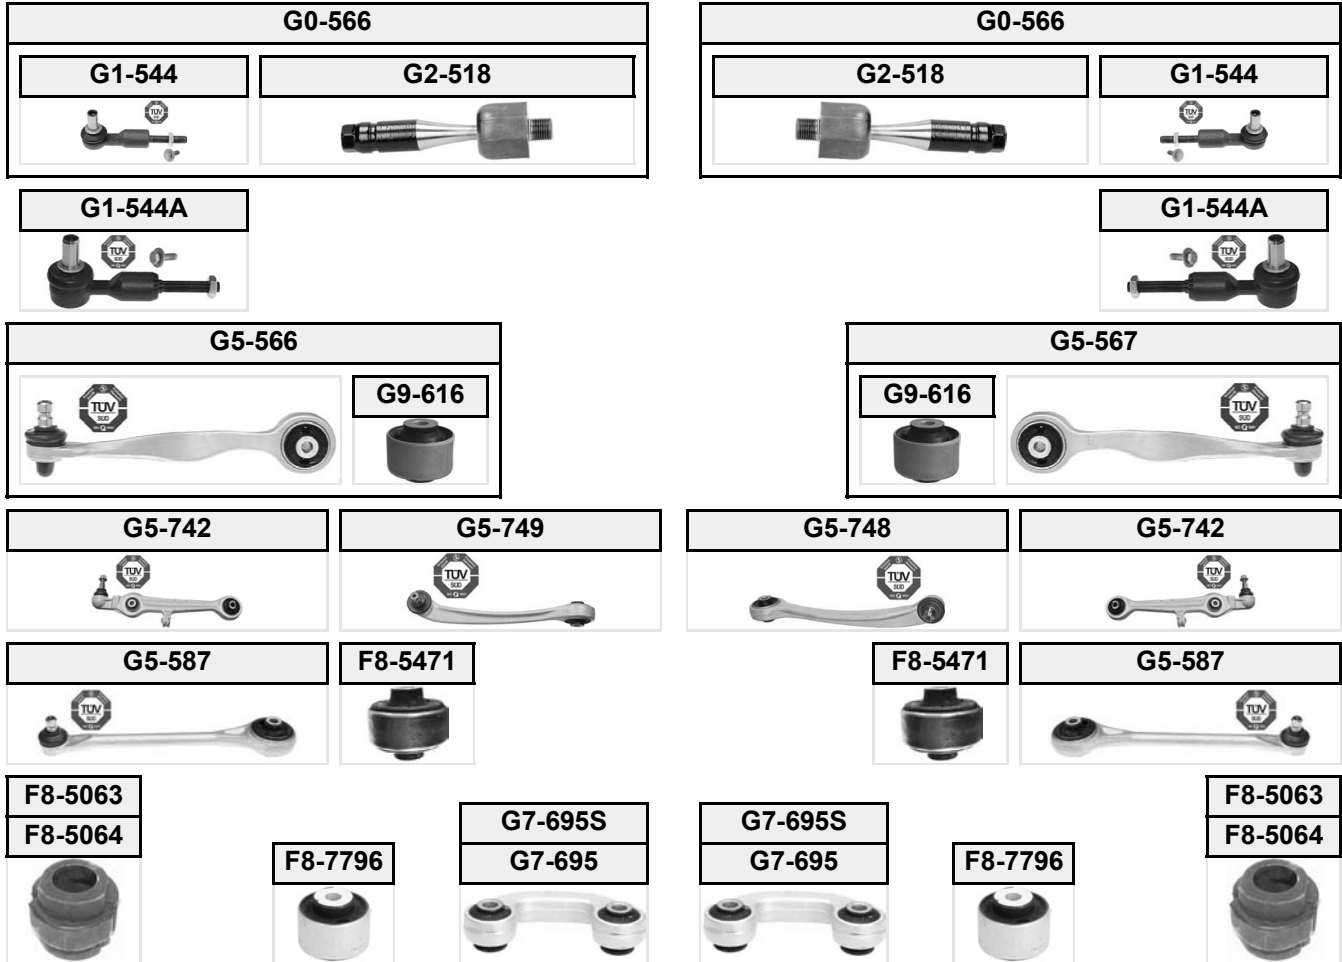

A8

4D2; 4D8

(03/1994 → 09/2002)

(1) 01/1997 >; Ch. 4D-V-003001 >; without sports suspension

	ORIGINAL-NO			
F8-5063	4D0411327G			(1)
F8-5064	4D0411327H			01/1997 →; Ch. 4D-V-003001 →
F8-5471	4D0407516C			
F8-7796	8D0407515C			
G0-566	4D0419801L	17,4		
G1-544	4B0419811A	17,45	M14x1,50	
G1-544A	8E0419811B	17,45	M14x1,50	
G2-518	4D0422821A		M14x1,50; M16x1,50	
G5-566	4D0407509D			→ 12/1998; Ch. → 4D-X-004999
G5-567	4D0407510K			→ 12/1998; Ch. → 4D-X-004999
G5-587	4D0407505H	16		upper; Ch. 4D-S-002701 →
G5-742	4B3407151K	16,3		Aluminium
G5-748	8E0407506A			
G5-749	8E0407505A			
G7-695	4D0411317K			with fastening material
G7-695S	4D0411317K			without fastening material