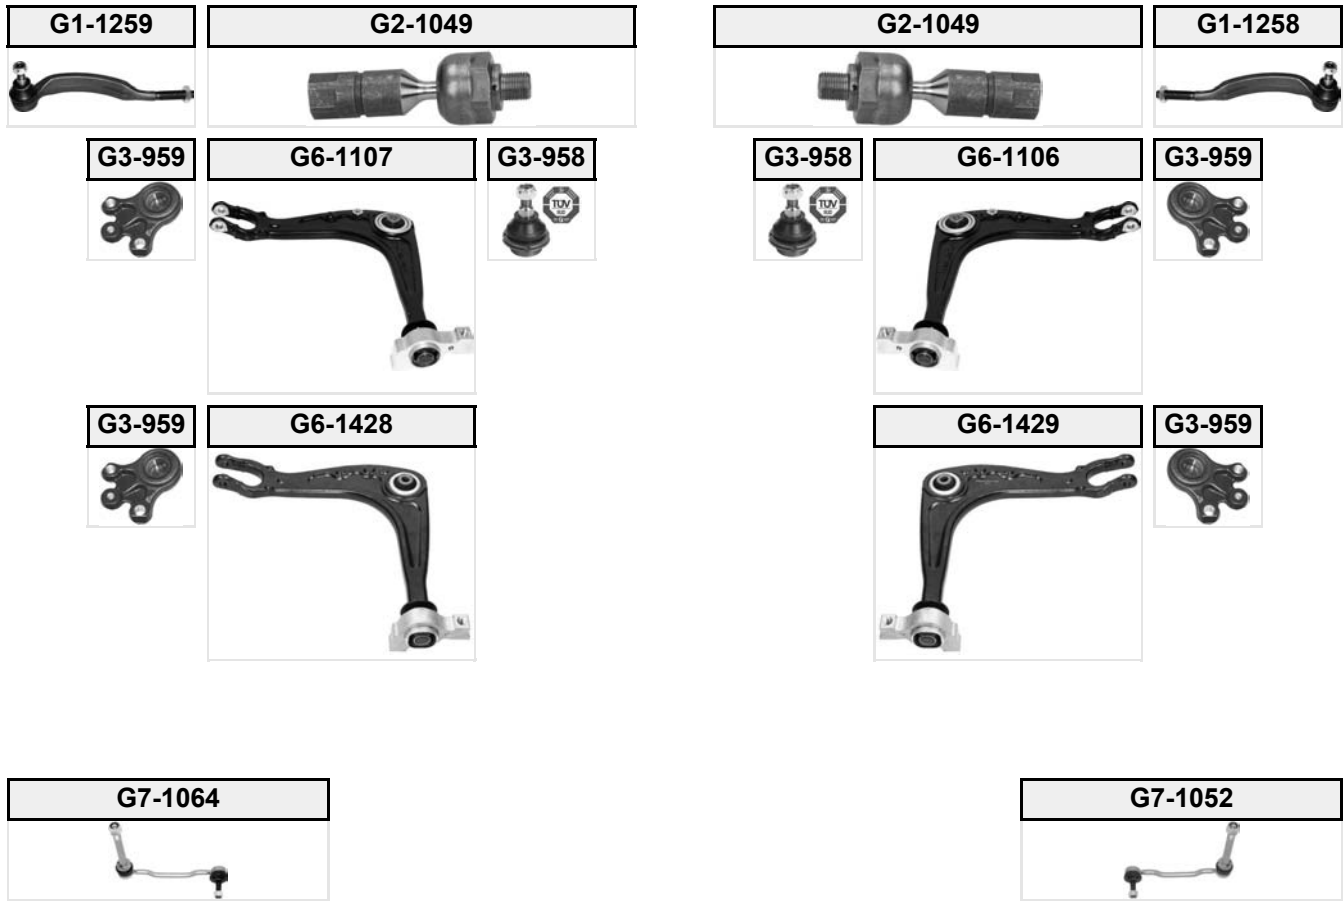

407

6C_, 6D_, 6E_

(05/2004 →)

(1) ›RP: 11801, ›03/2009 || RP:11802›, 03/2009›; without electronic suspension control

	ORIGINAL-NO			
G1-1258	381757	12,1	M14x1,5	
G1-1259	381758	12,1	M14x1,5	
G2-1049	3812.E7		M14x1,50; M16x1,50	
G3-958	364057	18	M14x1,50; M42x1,50	
G3-959	3640.69			
G6-1106	3521.J6			
G6-1107	3521.G8			
G6-1428	3520.N6			(1)
G6-1429	3521.J6			(1)
G7-1052	5087.53			
G7-1064	5087.52