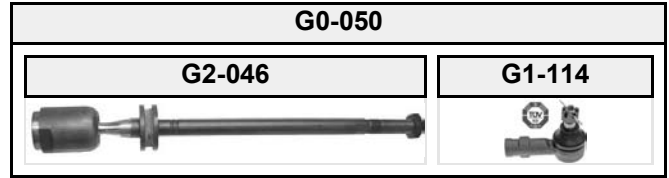

OPTIMAL®

VOLKSWAGEN

CADDY I

14

(08/1982 → 07/1992)

	ORIGINAL-NO			
G0-050	171419804	12,8		MS
G1-114	171419812	12,7	M14x1,50	
G2-046	171419821		M14x1,50	MS; L=335 mm
G3-084	171407365F	17		
G6-066	171407153D			
G9-540	171407181A			
G9-541	171407182D			

Alle in diesem Katalog genannten Original-Nummern der Kfz-Hersteller sind ausschließlich zu Vergleichszwecken bestimmt und dürfen in Rechnungen an Wagenbesitzer nicht verwendet werden.
All original numbers from automobile manufacturers listed in this catalogue are for comparison purposes only and may not be used in invoices to car owners.
Nachdruck, auch auszugsweise, nur mit unserer schriftlichen Genehmigung gestattet. - Full or partial reproduction only permitted with our approval.