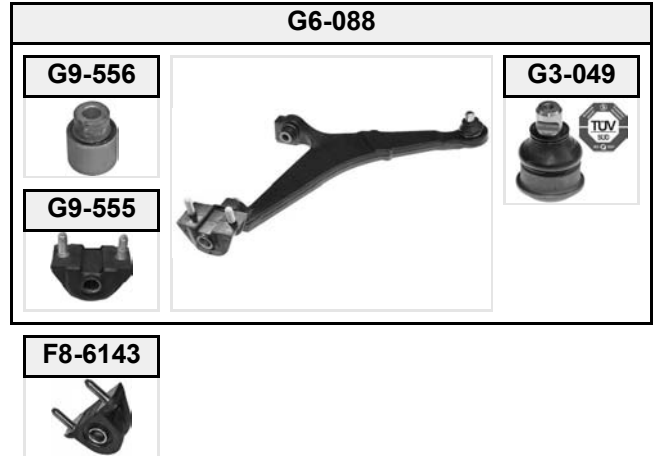

106 I, II

1A, 1C; 1

(01/1991 →)

ORIGINAL-NO

F8-5251	352364			
F8-6143	96148480			
G3-049	96093233	16		
G6-088	3520.79	16		for OE: 381735
G6-089	3520.78	16		for OE: 381735
G6-1016	95658978	16		not for SP
G6-1017	95658979	16		not for SP
G6-857	352080	16		SP
G6-858	352081	16		SP
G9-555	3523.51			
G9-556	95603308