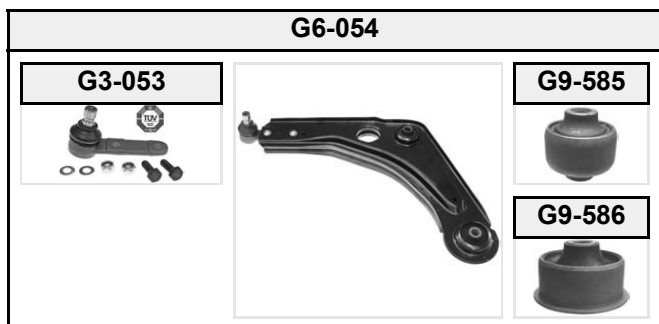

ESCORT V / VI / VII

(07/1990 → 07/2002)

ORIGINAL-NO

	ORIGINAL-NO			
G3-053	89FB3395AB	17		
G5-064	1656749	17		RS 2000 (Cosworth)
G5-065	1656748	17		RS 2000 (Cosworth)
G6-053	91AB3042AB	17		Escort und Orion
G6-054	91AB3051AD	17		Escort und Orion
G7-510	89FB3B438A1E		M10x1,25	
G9-501	6129161			for Sedan
G9-501S	85GB5493AB			for Sedan
G9-524	6192705			
G9-585	89FB3063AD			
G9-586	91AB3A262AA