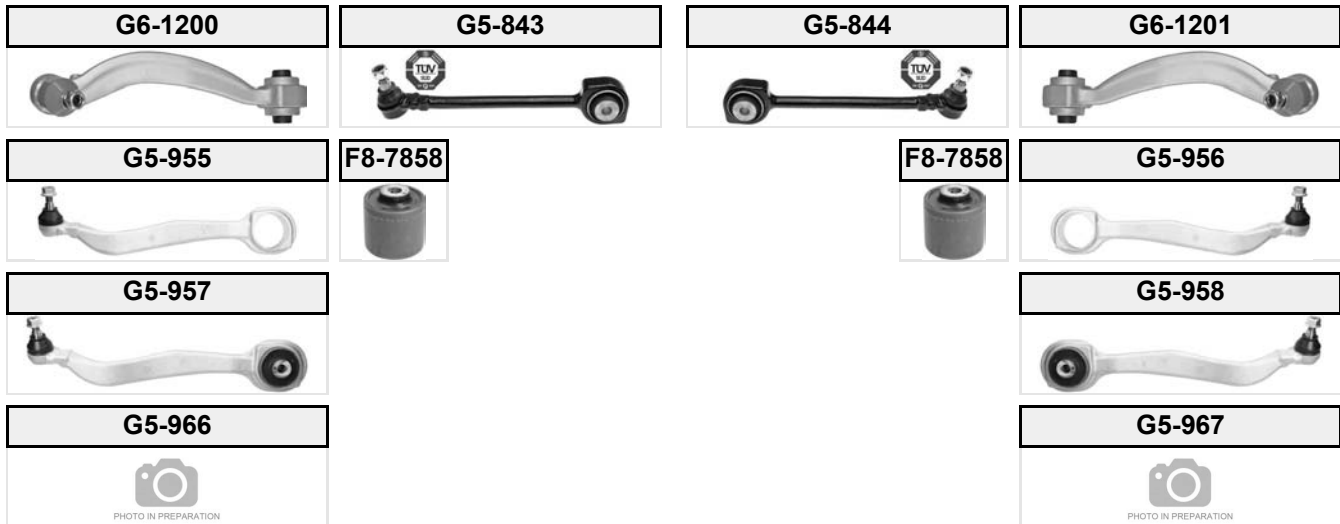

C-CLASS	W204	(01/2007 →)
C-CLASS COUPE	C204	(06/2011 →)
C-CLASS T-MODEL	S204	(08/2007 →)

	ORIGINAL-NO			
F8-7858	2043331114			
G5-843	2043302911	17,7	M14x1,50	Cast Steel; 4-Matic; without Coupe
G5-844	2043303011	17,7	M14x1,50	Cast Steel; 4-Matic; without Coupe
G5-955	2043307311			
G5-956	2043307411			
G5-957	2043307311			
G5-958	2043307411			
G5-966	2043304311			
G5-967	2043304411			
G6-1200	2043306711			Aluminium; without Coupe
G6-1201	2043306811			Aluminium; without Coupe