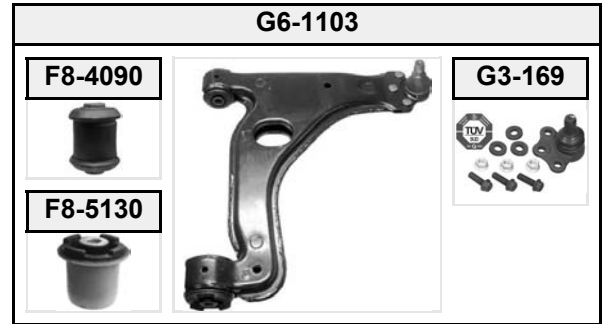

ZAFIRA MK II

B (M75)

(04/2005 →)

(1) Steel, for vehicles with IDS-plus suspension, L=300 mm

(2) Plastic, L=303.8 mm, for vehicles without IDS-plus suspension, new design, alternative G7-617

(3) Plastic, for vehicles without IDS suspension, L=300 mm, alternative G7-1517