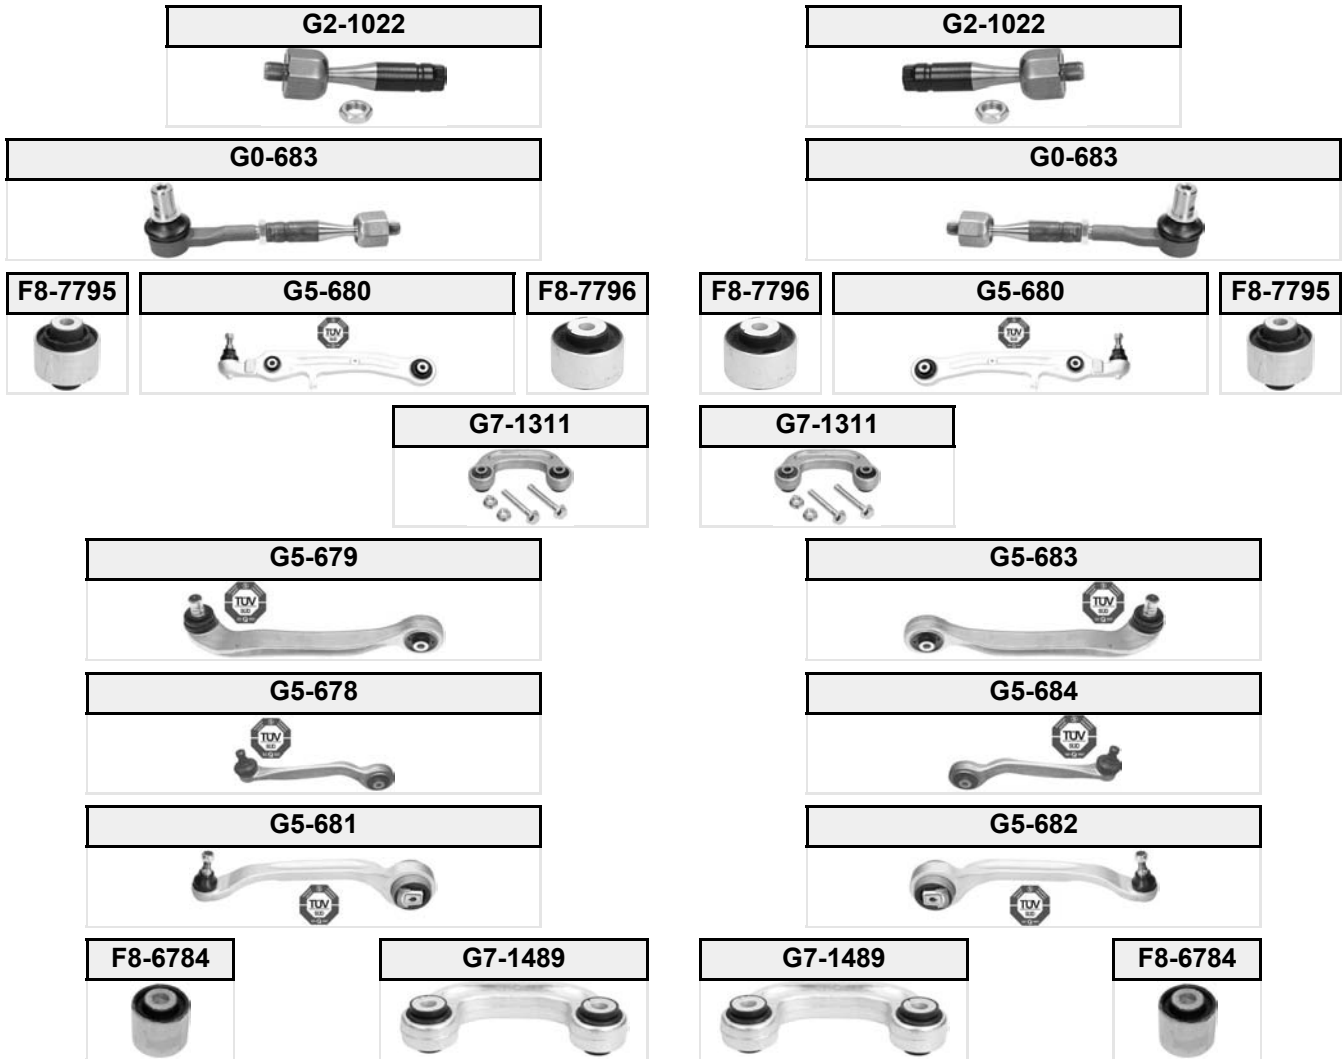

A8

4E_

(10/2002 → 07/2010)

(1) › 07/2004, Ch.› 4E-5-004000 || 07/2004 ›, Ch.4E-5-004001 ›, with tyre pressure control system

	ORIGINAL-NO			
F8-6784	4E0407181B			
F8-7795	4E0407182C			
F8-7796	8D0407515C			for PR: 1BK, 2MA
G0-683	4E0419801C			
G2-1022	4E0419801D			
G5-678	4E0407509E			Aluminium
G5-679	4E0407505E			Aluminium
G5-680	4E0407151L			Aluminium
G5-681	4E0407693N			(1)
G5-682	4E0407694N			(1)
G5-683	4E0407506E			Aluminium
G5-684	4E0407510E			Aluminium
G7-1311	4E0411317F			
G7-1489	4E0411317F			for PR: F0A, F4F, F5B, F4S