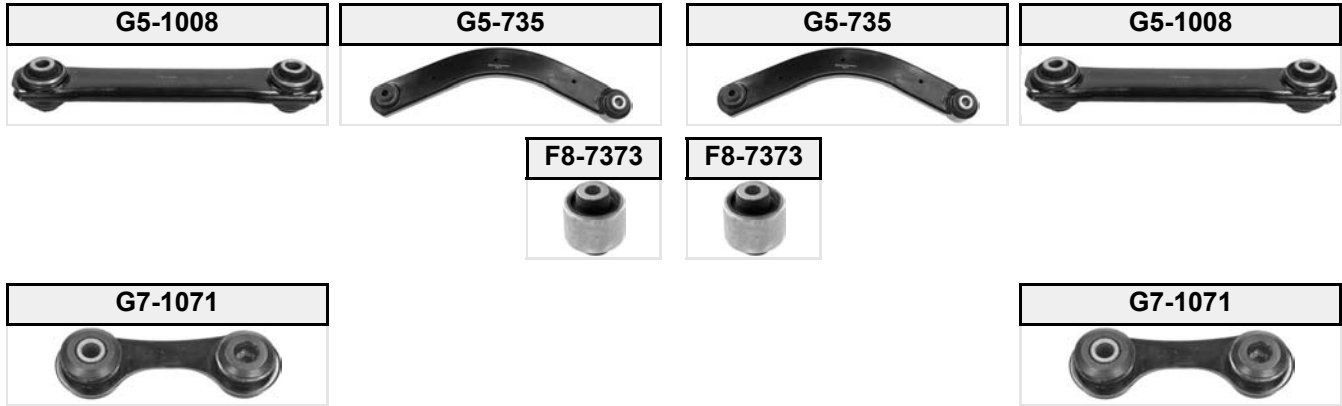

ORIGINAL-NO			
F8-7373	423320			
G5-1008	423032			
G5-735	423008			
G7-1071	444275