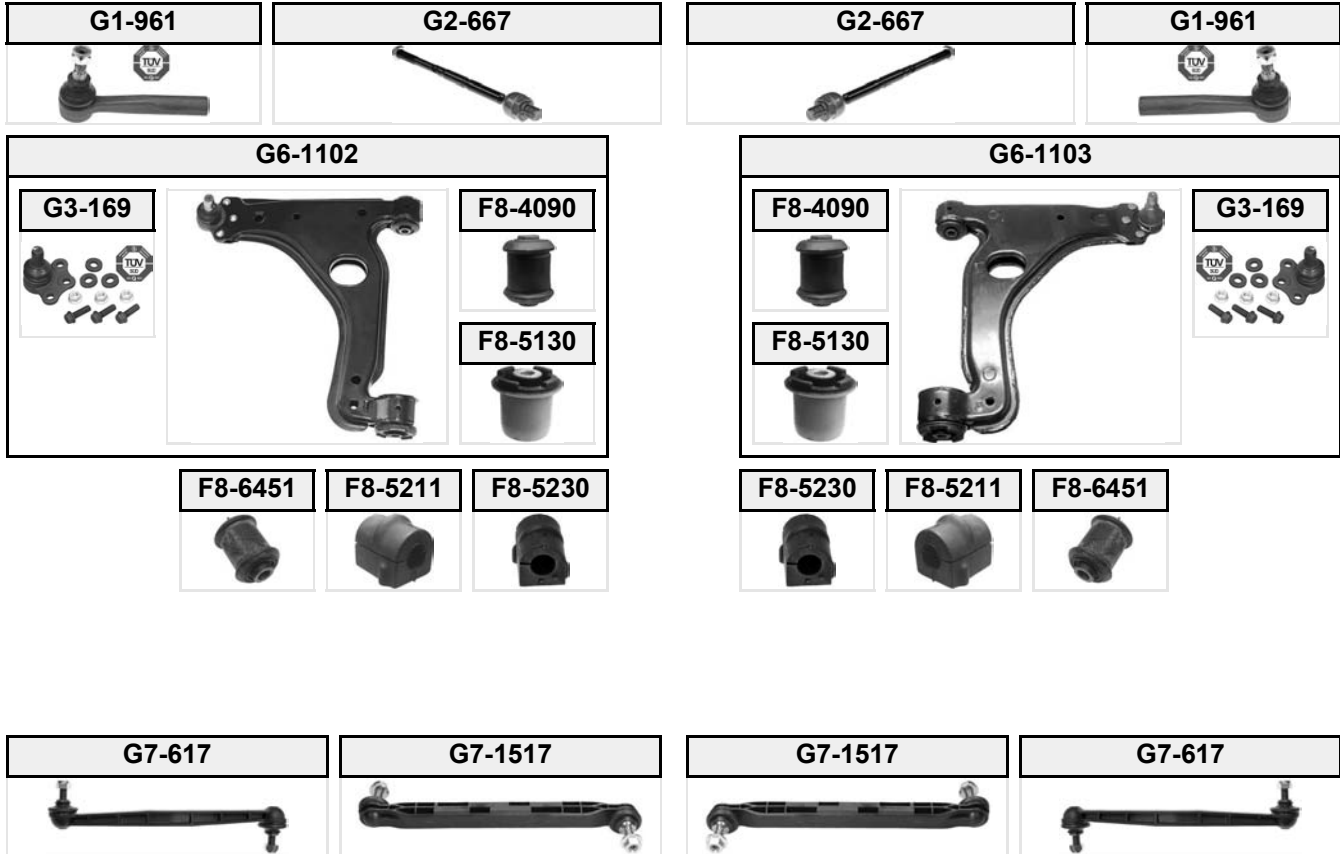

ASTRA G

(09/1998 →)

	ORIGINAL-NO			
F8-4090	4566899			
F8-5130	90498740			
F8-5211	350130			Ch. → X2999999, X5999999, X6999999, X8999999
F8-5230	90538865			Ch. Y2000001, Y5000001 →
F8-6451	0352364			
G1-961	1603542	13,3	M14x1,50	for OE: 1603213
G2-667	1603287		M14x1,50	for OE: 1603213
G3-169	352830	18		
G6-1102	5352029	18		
G6-1103	5352030	18		
G7-1517	350176			(1)
G7-617	350614			Plastic, L=300 mm, alternative G7-1517

Alle in diesem Katalog genannten Original-Nummern der Kfz-Hersteller sind ausschließlich zu Vergleichszwecken bestimmt und dürfen in Rechnungen an Wagenbesitzer nicht verwendet werden.
All original numbers from automobile manufacturers listed in this catalogue are for comparison purposes only and may not be used in invoices to car owners.
Nachdruck, auch auszugsweise, nur mit unserer schriftlichen Genehmigung gestattet. - Full or partial reproduction only permitted with our approval.