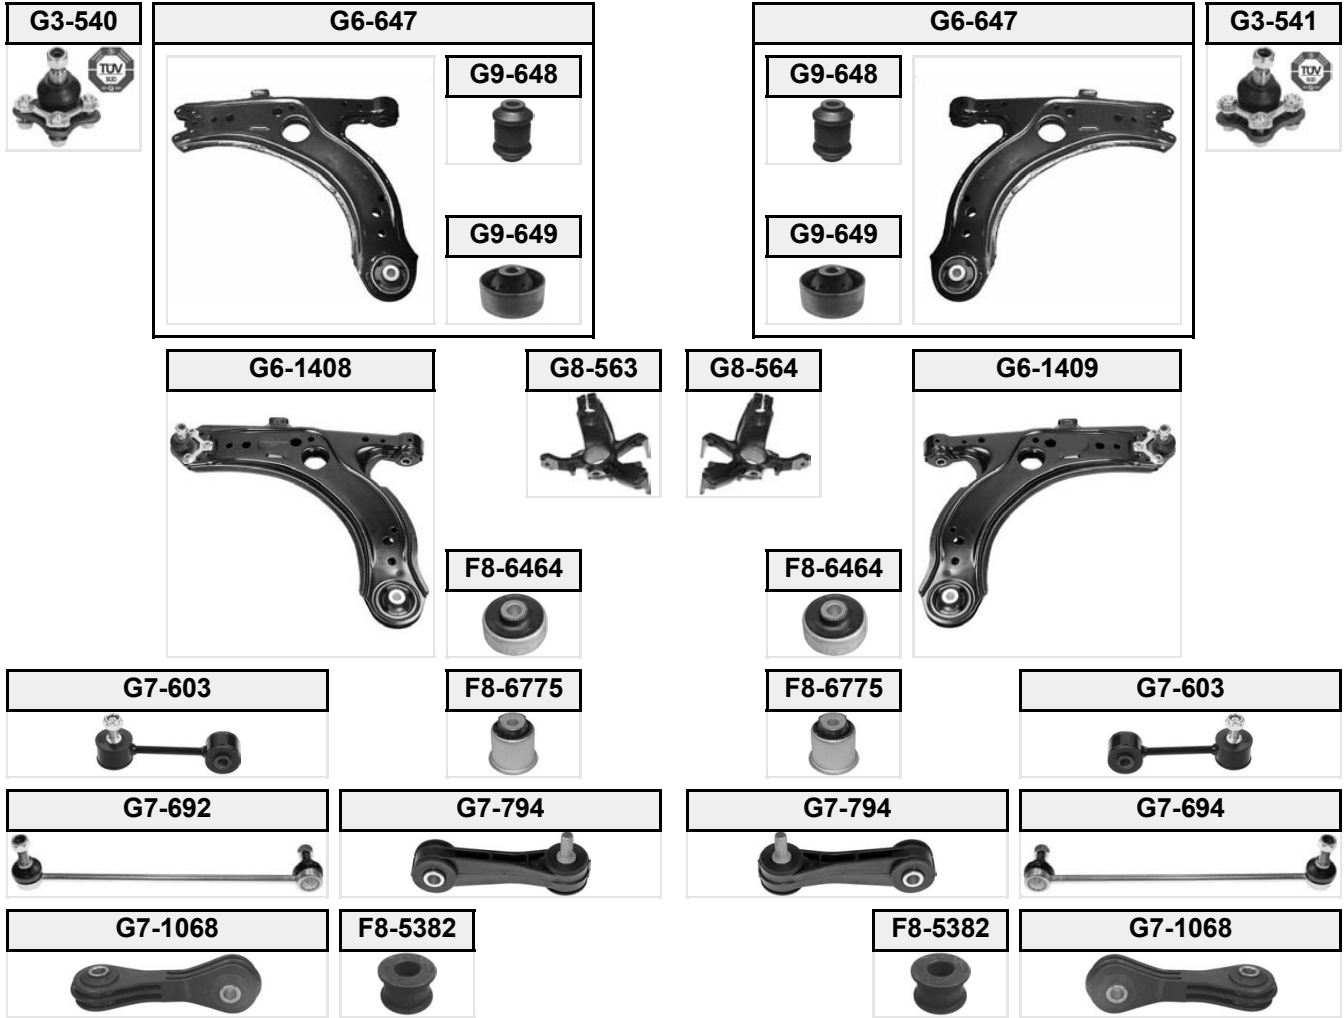

NEW BEETLE

9C1, 1C1

(01/1998 → 09/2010)

(1) >05/2001, >Ch.1C-1-499000,9C-1-699000 || 06/2001>,Ch.1C-2-400001,9C-2-600001>, for PR:1ZM,1ZP, for brake: 280 mm, Rim size: 15

	ORIGINAL-NO			
F8-5382	1J0411327			
F8-6464	8N0407181B			RSI 3.2
F8-6775	8N0407182A			RSI 3.2
G3-540	1J0407365A	15	M12x1,50	lower
G3-541	1J0407366A	15	M12x1,50	
G6-1408	1J0407151C	14,9	M12x1,50	Sheet Steel; with ball joint
G6-1409	1J0407151A	14,9	M12x1,50	Sheet Steel; with ball joint
G6-647	1J0407151A			Sheet Steel; without ball joint
G7-1068	1J0411315H			Ch. 9C-1-636001 →; for PR: 0AE; Metal
G7-603	1J0411315G		M10x1,50	metal ; Ch. 1C-Y-000 001 → ; Ch.9C-Y-000 001 →
G7-692	1J0411315D			RSI 3.2 4motion
G7-694	1J0411316D			RSI 3.2 4motion
G7-794	1J0411315C		M10x1,50	Ch. → 1CW047125; for OE: 1J0411315C; Plastic
G8-563	1J0407255AG			(1)
G8-564	1J0407256AG			(1)
G9-648	357407182			
G9-649	1J0407181