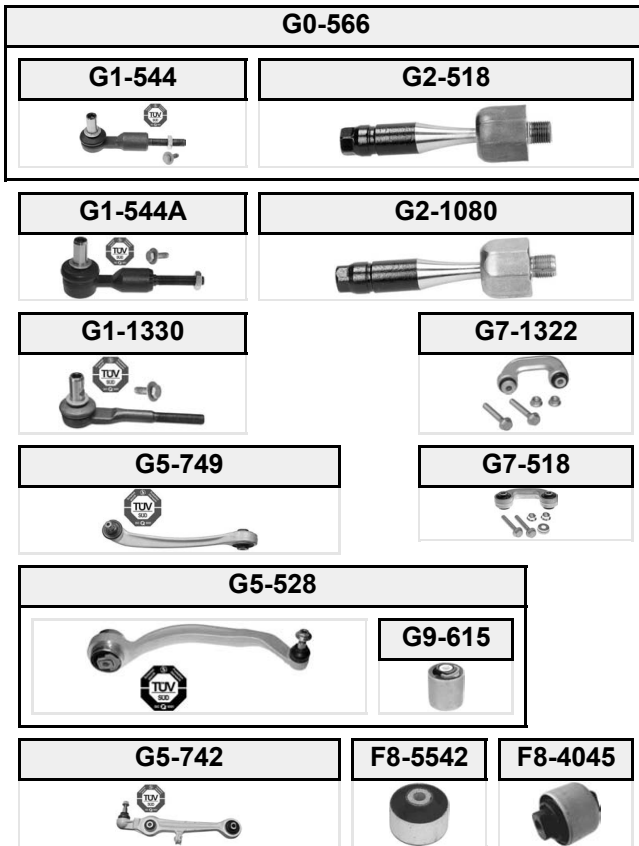

OPTIMAL®

SKODA

SUPERB

3U4

(02/2002 →)

	ORIGINAL-NO			
F8-4045	4D0407182G			
F8-5542	4B0407515			
G0-566	4D0419801L	17,4		
G1-1330	4F0498811A		M14x1,50	
G1-544	8E0419811B	17,45	M14x1,50	Ch.3U-69116 638→, 3U-6A300 291→, 3U-7B299 922→
G1-544A	8E0419811B	17,45	M14x1,50	Ch. →3U-69116637, → 3U-6A300290
G2-1080	8E0422821C		M14x1,50; M16x1,50	L=143 mm
G2-518	4D0422821A		M14x1,50; M16x1,50	L=130 mm
G5-528	4D0407693N	15,4		
G5-529	4D0407694E	15,4		
G5-742	4B3407151E	16,3		
G5-748	8E0407506A			
G5-749	8E0407505A			
G7-1322	8D0411317D			
G7-1323	8D0411318D			
G7-518	8D0411317D