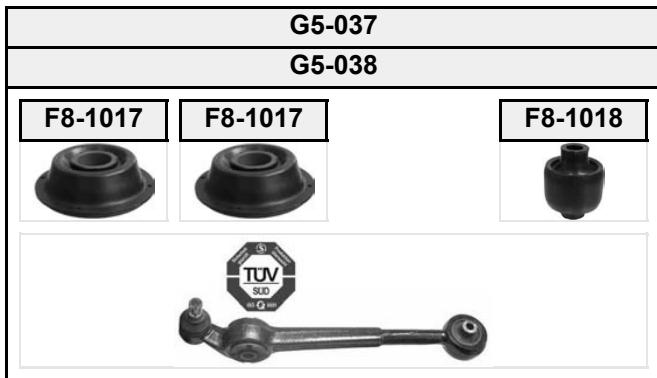

OPTIMAL®

AUDI

100
100 AVANT

C3
C3

(08/1982 → 07/1991)
(08/1982 → 11/1990)

(1) PS; Ch. › 44-M-002673; Ch. › 44-L-111380, 44-M-017381

(2) PS; Ch. 44-M-002674 ›; Ch. 44-L-111381, 44-M-017382 ›

ORIGINAL-NO

F8-1017	431407182			
F8-1018	431407183A			
F8-3005	443411327			
G1-215	443419811C	12,7	M14x1,50	Ch. → 44-E-068500
G1-216	443419811B	12,6	M16x1,50	Ch. 44-D-085501 →
G1-217	443419812C	12,7	M14x1,50	Ch. → 44-E-068500
G1-218	443419812D	12,7	M16x1,50	Ch. 44-D-085501 →
G5-037	443407155B	18		MS; Ch. → 44-G-024418; Ch. → 44-G-020996
G5-038	437407155A	18		(1)
G5-041	443407156B	18		MS; Ch. → 44-G-024418; Ch. → 44-G-020996
G5-042	437407156A	18		(1)
G5-574	441407155	19		(2)
G5-575	441407156	19		(2)