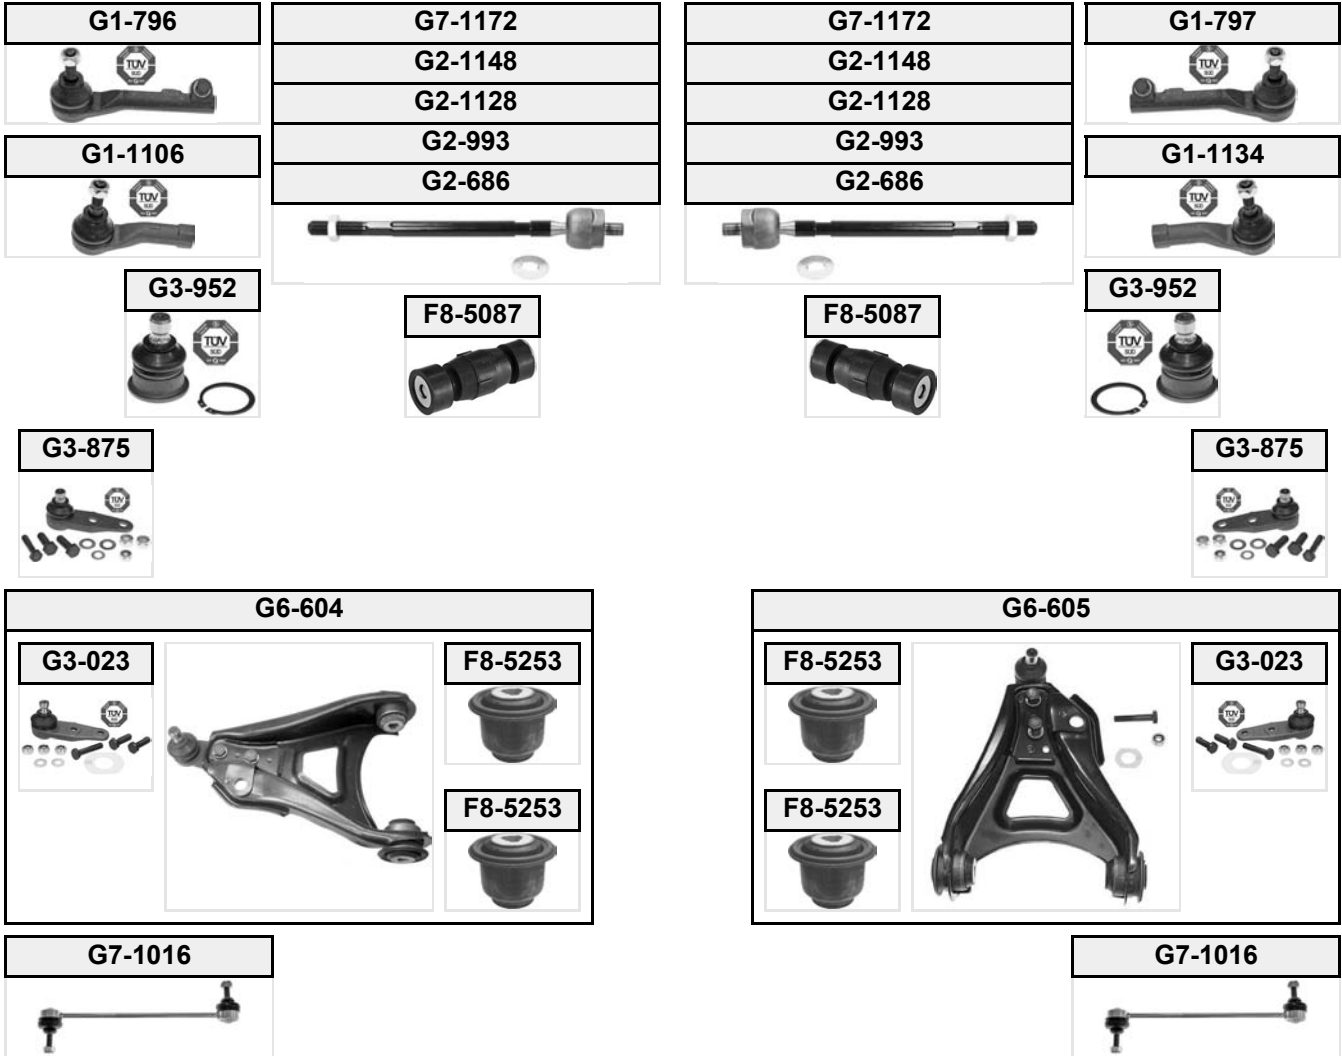

OPTIMAL®

RENAULT

KANGOO

KC0/1_ ; FC0/1_

(06/1997 →)

(1) for OE: 8200041279, 8200041282, 8200739482, 8200739484

	ORIGINAL-NO			
F8-5087	7700799404			
F8-5253	7700424399			
G1-1106	7701047812	11,8	M14x1,50	02/1999→, MS, PS
G1-1134	7701047813	11,8	M14x1,50	02/1999→, MS, PS
G1-796	7701470765	11,8	M14x1,50	for OE: 7701470765
G1-797	7701470766		M14x1,50	for OE: 7701470766
G2-1128	7701469517		M12x1,00; M14x1,50	JTEKT, KOYO, SMI; PS
G2-1148	7701472113		M12x1,0; M14x1,5	MS
G2-686	7701470764		M12x1,00; M14x1,50	for OE: 7701470764; PS
G2-993	7701470763		M14x1,50; M12x1,00	→ 02/1999; MS
G3-023	7701472038			for OE: 7701468883
G3-875	7701468411	16		
G3-952	8200255761PART	16		(1)
G6-604	7700425227	16		for OE: 7700425227
G6-605	7700425228	16		for OE: 7700425228
G7-1016	7700437136		M10x1,5	Steel; 4x4
G7-1172	7701473656		M12x1,00; M14x1,50	01/2001 →; 4x4