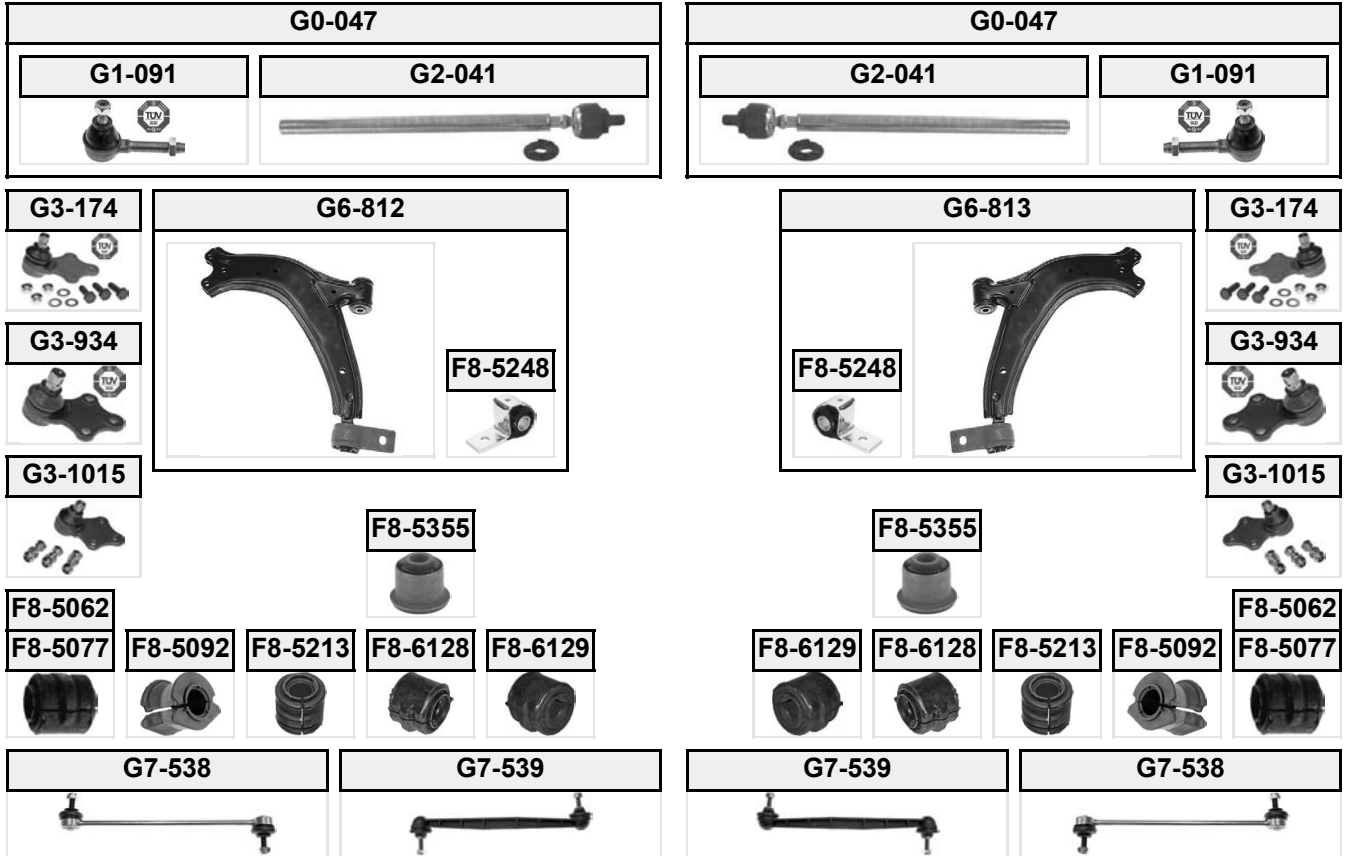

(1) Orga. 07906 ›, 07/1998 ›, Alternative Rep. Kit G3-1015

	ORIGINAL-NO			
F8-5062	5094.63			d=17 mm
F8-5077	9615871880			d=18 mm
F8-5092	5094.69			1.9 D; d=24 mm
F8-5213	96051391			d=21 mm
F8-5248	3523.75			
F8-5355	3520H5			
F8-6128	5094.77			1.9 D, 2.0 HDI 90; d=22 mm
F8-6129	96.158.746			d=19 mm
G0-047	3812.92 S			
G1-091	3817.50	12	M14x1,50	
G2-041	381292		M14x1,50	or OE: 381292
G3-1015	1607297780			Orga. 07906 →, 07/1998 →
G3-174	364037	16		→ Orga. 07905, → 07/1998, PS
G3-934	364049	18		(1)
G6-812	3520H5	16		
G6-813	3521E5	16		
G7-538	96152213		M10x1,50	→ 09/1994; Steel
G7-539	508738			Plastic