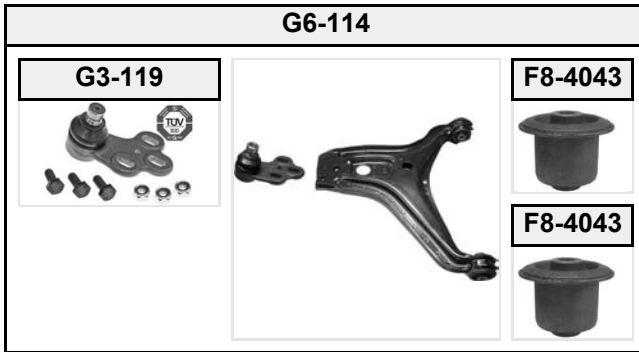

ORIGINAL-NO			
F8-3057	893407181			Ch. → 8GN001533; Ch. → 8G-R-003924
F8-4043	8A0407181			Ch. 8G-N-001534 →; Ch. 8G-R-003925 →
G3-119	8A0407365	19		Ch. 8G-N-001534 →
G3-120	8A0407366	19		Ch. 8G-R-003925 →
G6-114	895407147A	19		
G6-115	895407148A	19		
G7-522	8A0407465C			L=270 mm; Meatal