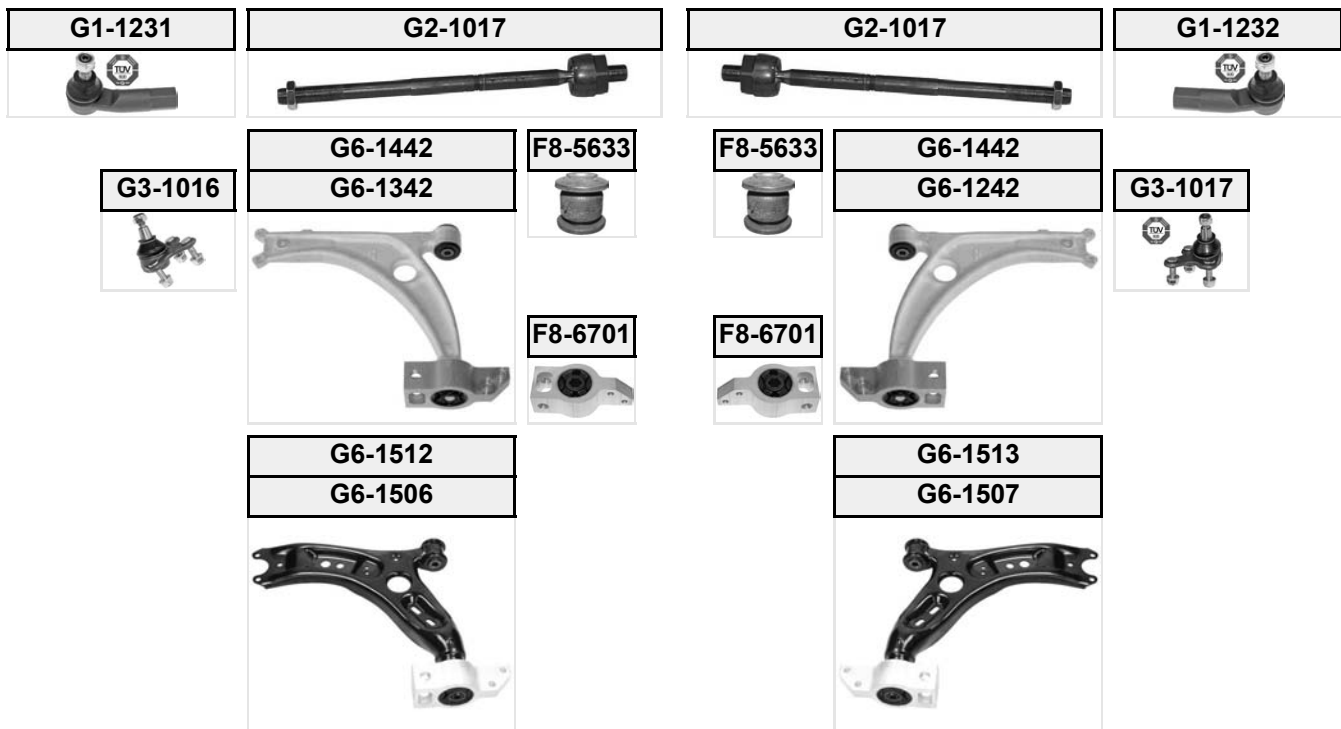

CC	358	(11/2011 →)
PASSAT	362	(08/2010 → 12/2014)
PASSAT ALLTRACK	365	(01/2012 →)
PASSAT VARIANT	365	(08/2010 → 12/2014)

- (1) for PR: 1LA, 1LB, F0A, F4F, F4G, F4J, F4Q, F5G, F6B, F6K, F6M, G50, G51, G52, for brake disc diam.: 340 mm, not for PR: F4E, F4X, F5F, F6C
- (2) for PR: 1ZG, 1ZM, F0A, F4F, F4G, F4J, F4Q, F5G, F6B, F6K, F6M, G50, G51, G52, not for PR: F4E, F4X, F5F, F6C, for brake disc diam.: 312 mm, without ball joint
- (3) for PR: 1ZG, 1ZM, F0A, F4F, F4G, F4J, F4Q, F5G, F6B, F6K, F6M, G50, G51, G52, not for PR: F4E, F4X, F5F, F6C, for brake disc diam.: 312 mm, with ball joint

	ORIGINAL-NO			
F8-5633	1K0407182			
F8-6701	3C0199231D			
G1-1231	1K0423811E	13,3	M16x1,50; M12x1,50	
G1-1232	1K0423812E	13,3	M12x1,50; M16x1,50	
G2-1017	1K0423810A		M16x1,50	
G3-1016	3C0407365A			
G3-1017	3C0407366A			
G6-1242	3C0407151E			(1)
G6-1342	3C0407151E			(1)
G6-1442	3C0407151G			without ball joint
G6-1506	5N0407151			(2)
G6-1507	5N0407152			(2)
G6-1512	3C0407365A			(3)
G6-1513	3C0407366A			(3)