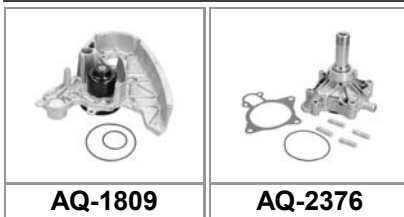

ccm

OPTIMAL

DAILY VI Pritsche/Fahrgestell					
33S11, 35S11, 35C11 (78kW), 33S13, 35S13, 35C13 (93kW), 33S15, 35S15, 35C15 (107kW)	03/14-	2287	F1AE3481A, F1AFL411A, F1AE3481B, F1AFL411B, F1AE3481C, F1AFL411C	AQ-1809	
MASSIF Pick-up					
3.0 HPI (107kW), 3.0 HPT (130kW)	10/08-02/11	2998	F1CE0481FA, F1CE0481HA	AQ-2376	
MASSIF Single Cab					
3.0 HPI (107kW), 3.0 HPT (130kW)	10/08-02/11	2998	F1CE0481FA, F1CE0481HA	AQ-2376	
MASSIF Station Wagon					
3.0 HPI (107kW), 3.0 HPT (130kW)	10/08-02/11	2998	F1CE0481FA, F1CE0481HA	AQ-2376