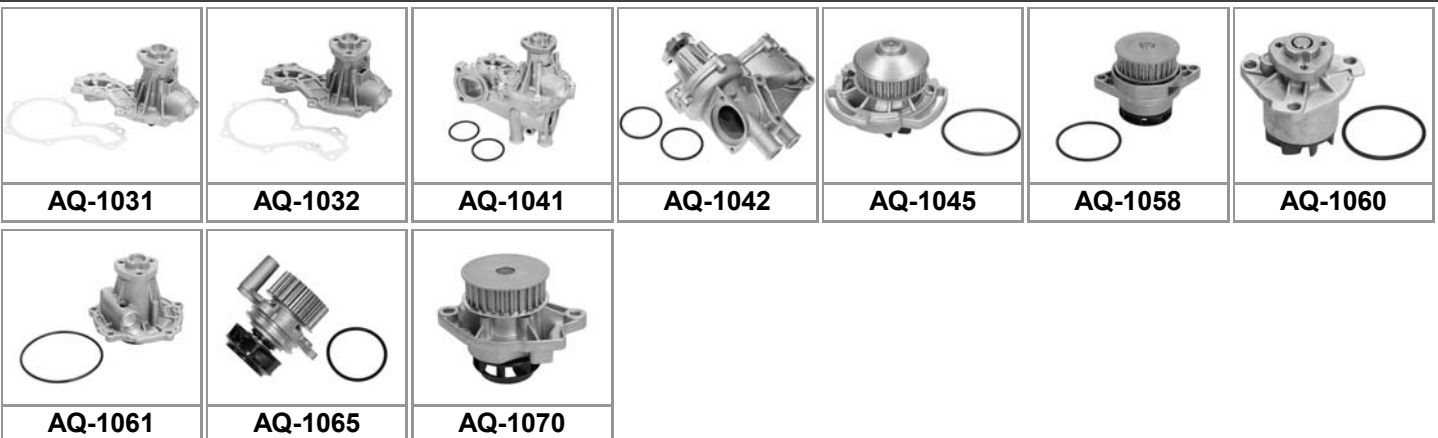

GOLF IV (1J1)

1.4 16V (55kW)	08/97-06/05	1390	AHW, AKQ, APE, AXP, BCA	AQ-1070	☼ 27
1.6 (74kW)	08/97-05/04	1595	AEH, AKL, APF	AQ-1031