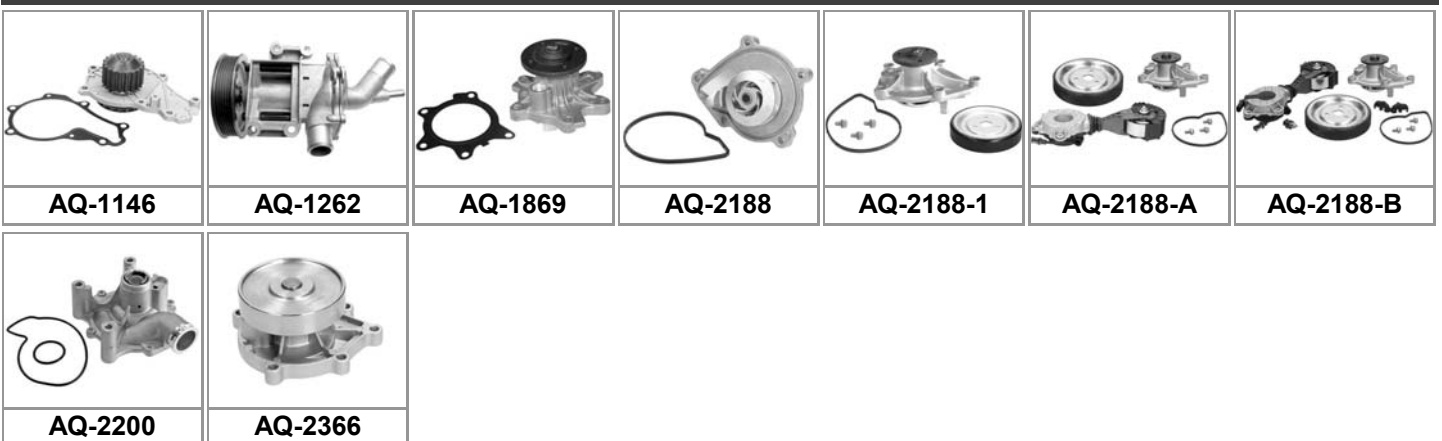

MINI (R50, R53)					
Cooper (85kW), Cooper S (120kW), One (66kW)	06/01-09/06	1598	W10 B16 A, W11 B16 A	AQ-1262	
Cooper S (120kW), Cooper S (125kW), S Works (147kW), Works (155kW)	03/02-09/06	1598	W11 B16 A	AQ-2200	
John Cooper Works (160kW)	03/06-09/06	1598	W11 B16 A	AQ-2188-B	
One D (55kW)	06/03-09/06	1364	1ND	AQ-1262	
One D (55kW), One D (65kW)	06/03-09/06	1364	1ND, 1ND-TV	AQ-1869	
MINI Cabriolet (R52)					
Cooper (85kW), Cooper S (125kW), One (66kW)	07/04-11/07	1598	W10 B16 A, W11 B16 A	AQ-1262	
Cooper S (125kW), John Cooper Works (155kW)	07/04-11/07	1598	W11 B16 A	AQ-2200	
MINI (R56)					
Cooper (85kW), Cooper (88kW), Cooper (90kW), Cooper S (120kW), Cooper S (128kW), Cooper S (135kW), Cooper S (147kW), John Cooper Works (141kW), John Cooper Works (155kW), John Cooper Works GP (160kW), One (55kW), One (72kW)	10/06-11/13	1598	N12 B16 A, N12 B16 A, N16 B16 A, N14 B16 A, N14 B16 C, N16 B16 A, N18 B16 A, N18 B16 C	AQ-2188	
Cooper (85kW), Cooper (88kW), Cooper (90kW), Cooper S (120kW), Cooper S (128kW), Cooper S (135kW), Cooper S (147kW), John Cooper Works (141kW), John Cooper Works (155kW), John Cooper Works GP (160kW), One (55kW), One (72kW)	10/06-11/13	1598	N12 B16 A, N12 B16 A, N16 B16 A, N14 B16 A, N14 B16 C, N16 B16 A, N18 B16 A, N18 B16 C	AQ-2188-1	
Cooper (88kW), Cooper (90kW), Cooper S (128kW), Cooper S (135kW), John Cooper Works (155kW), One (55kW), One (72kW)	10/06-11/13	1598	N12 B16 A, N14 B16 A, N14 B16 C, N16 B16 A, N18 B16 A	AQ-2188-B	
Cooper D (80kW), One D (66kW)	11/06-09/10	1560	9HZ (DV6TED4), 9HZ (DV6TED4), W16 D16	AQ-1146	⚙️ 19
Cooper D (82kW), Cooper SD (100kW), Cooper SD (105kW)	02/11-11/13	1995	N47 C20 A	AQ-2366	
Cooper D (82kW), One D (66kW)	06/10-11/13	1598	N47 C16 A	AQ-2366	
Cooper S (128kW)	10/06-01/11	1598	N14 B16 A	AQ-2188-A	
John Cooper Works (155kW)	03/08-11/13	1598	N14 B16 C	AQ-2200	→ 01/2009
One (55kW), One (70kW)	11/06-03/10	1397	N12 B14 A	AQ-2188	
One (55kW), One (70kW)	11/06-03/10	1397	N12 B14 A	AQ-2188-1	
One (55kW), One (70kW)	11/06-03/10	1397	N12 B14 A	AQ-2188-B	
MINI Cabriolet (R57)					
Cooper (85kW), Cooper (88kW), Cooper (90kW), Cooper S (128kW), Cooper S (135kW), Cooper S (147kW), John Cooper Works (155kW), One (72kW)	03/08-	1598	N12 B16 A, N14 B16 A, N14 B16 C, N16 B16 A, N18 B16 A	AQ-2188	
Cooper (85kW), Cooper (88kW), Cooper (90kW), Cooper S (128kW), Cooper S (135kW), Cooper S (147kW), John Cooper Works (155kW), One (72kW)	03/08-	1598	N12 B16 A, N14 B16 A, N14 B16 C, N16 B16 A, N18 B16 A	AQ-2188-1