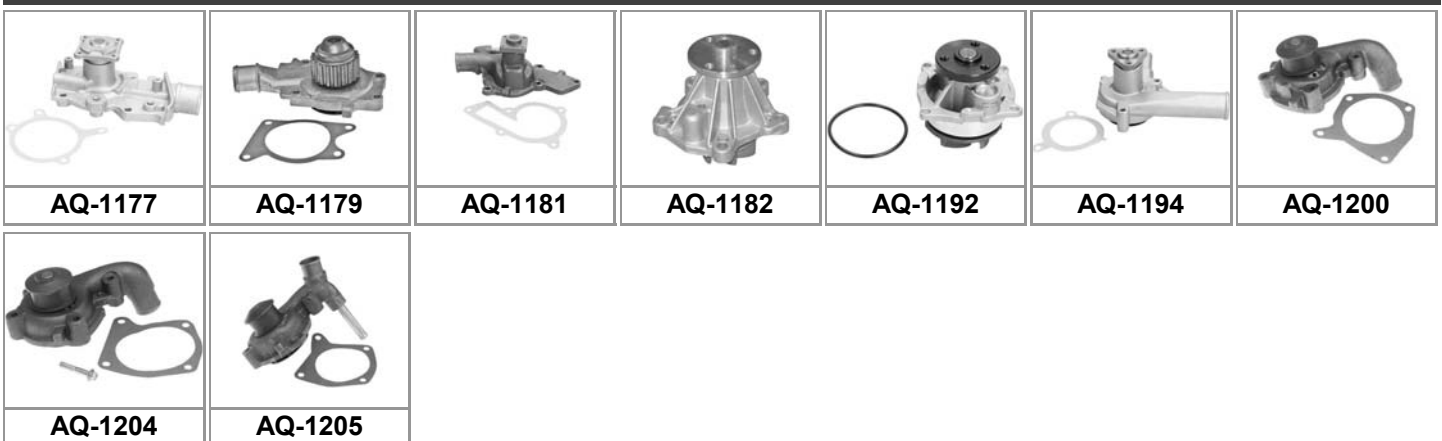

ESCORT VI Stufenheck (GAL)					
1.8 i 16V (77kW)	08/93-01/95	1796	RDA	AQ-1177	
1.8 TD (66kW)	08/93-01/95	1753	RFD, RFK	AQ-1181	
1.8 TD (66kW)	08/93-01/95	1753	RFD, RFK	AQ-1200	
ESCORT VII (GAL, AAL, ABL)					
1.3 (44kW)	01/95-10/98	1299	J4B, J6A	AQ-1194	
1.4 (55kW)	01/95-10/98	1392	F4B	AQ-1179	☉ 20
1.6 16V (66kW), 1.6 16V 4x4 (66kW)	01/95-10/98	1597	L1E	AQ-1192	05/1998 →
1.6 16V (66kW), 1.6 16V 4x4 (66kW), 1.6 i 16V (65kW)	01/95-10/98	1597	L1E, L1H	AQ-1177	
1.8 16V (77kW), 1.8 16V (85kW)	01/95-10/98	1796	RDA, RKC	AQ-1177	
1.8 16V (85kW)	01/95-10/98	1796	RKC	AQ-1192	05/1998 →
1.8 D (44kW)	01/95-12/96	1753	RTE, RTF, RTH	AQ-1204	→ 10/1995
1.8 D (44kW)	01/95-12/96	1753	RTE, RTF, RTH	AQ-1204	11/1995 →
1.8 TD (66kW)	01/95-10/98	1753	RFD, RFK	AQ-1181	
1.8 TD (66kW), 1.8 Turbo D (51kW)	01/95-10/98	1753	RFD, RFK, RVA	AQ-1200	
1.8 TD (66kW), 1.8 Turbo D (51kW)	01/95-10/98	1753	RFD, RFK, RVA	AQ-1205	
RS 2000 (110kW), RS 2000 4x4 (110kW)	02/95-10/98	1998	N7A	AQ-1182	
ESCORT VII Cabriolet (ALL)					
1.4 (55kW)	02/95-08/98	1392	F4B	AQ-1179	☉ 20
1.6 16V XR3i (65kW), 1.6 16V XR3i (66kW)	02/95-09/99	1597	L1E, L1H	AQ-1177	
1.6 16V XR3i (66kW)	02/95-09/99	1597	L1E	AQ-1192	05/1998 →
1.8 16V XR3i (77kW), 1.8 16V XR3i (85kW), 1.8 16V XR3i (96kW)	02/95-08/00	1796	RDA, RKC, RQB	AQ-1177	
1.8 16V XR3i (77kW), 1.8 16V XR3i (85kW), 1.8 16V XR3i (96kW)	02/95-08/00	1796	RDA, RKC, RQB	AQ-1192	05/1998 →
1.8 TD (66kW)	09/95-08/98	1753	RFD, RFK	AQ-1181	
1.8 TD (66kW), 1.8 Turbo D (51kW)	09/95-08/99	1753	RFD, RFK, RVA	AQ-1200	
1.8 TD (66kW), 1.8 Turbo D (51kW)	09/95-08/99	1753	RFD, RFK, RVA	AQ-1205	
ESCORT VII Stufenheck (GAL, AFL)					
1.3 (44kW)	01/95-02/99	1299	J4B, J6A	AQ-1194	
1.4 (55kW)	01/95-02/99	1392	F4B, FUH	AQ-1179	☉ 20
1.6 i 16V (65kW), 1.6 i 16V (66kW)	01/95-02/99	1597	L1E, L1K, L1H	AQ-1177	
1.6 i 16V (66kW)	01/95-02/99	1597	L1E, L1K	AQ-1192	05/1998 →
1.8 16V (77kW), 1.8 16V (85kW)	01/95-02/99	1796	RDA, RKC	AQ-1177	
1.8 16V (85kW)	01/95-02/99	1796	RKC	AQ-1192	05/1998 →
1.8 D (44kW)	01/95-12/96	1753	RTE, RTF, RTH	AQ-1204	→ 10/1995
1.8 D (44kW)	01/95-12/96	1753	RTE, RTF, RTH	AQ-1204	11/1995 →
1.8 TD (66kW)	01/95-02/99	1753	RFD, RFK	AQ-1181	
1.8 TD (66kW), 1.8 Turbo D (51kW)	01/95-02/99	1753	RFD, RFK, RVA	AQ-1200	
1.8 TD (66kW), 1.8 Turbo D (51kW)	01/95-02/99	1753	RFD, RFK, RVA	AQ-1205	
ESCORT VII Kombi (GAL, ANL)					
1.3 (44kW)	01/95-01/99	1299	J4B, J6A	AQ-1194	
1.4 (55kW)	01/95-02/99	1392	F4B, FUH	AQ-1179	☉ 20