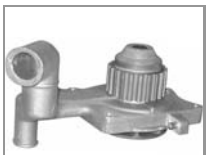

ccm

OPTIMAL

FOUR FOUR

1.6 CVH/OHV (71kW)	08/82-09/91	1597	LUA	AQ-1163	☼ 20

AQ-1163