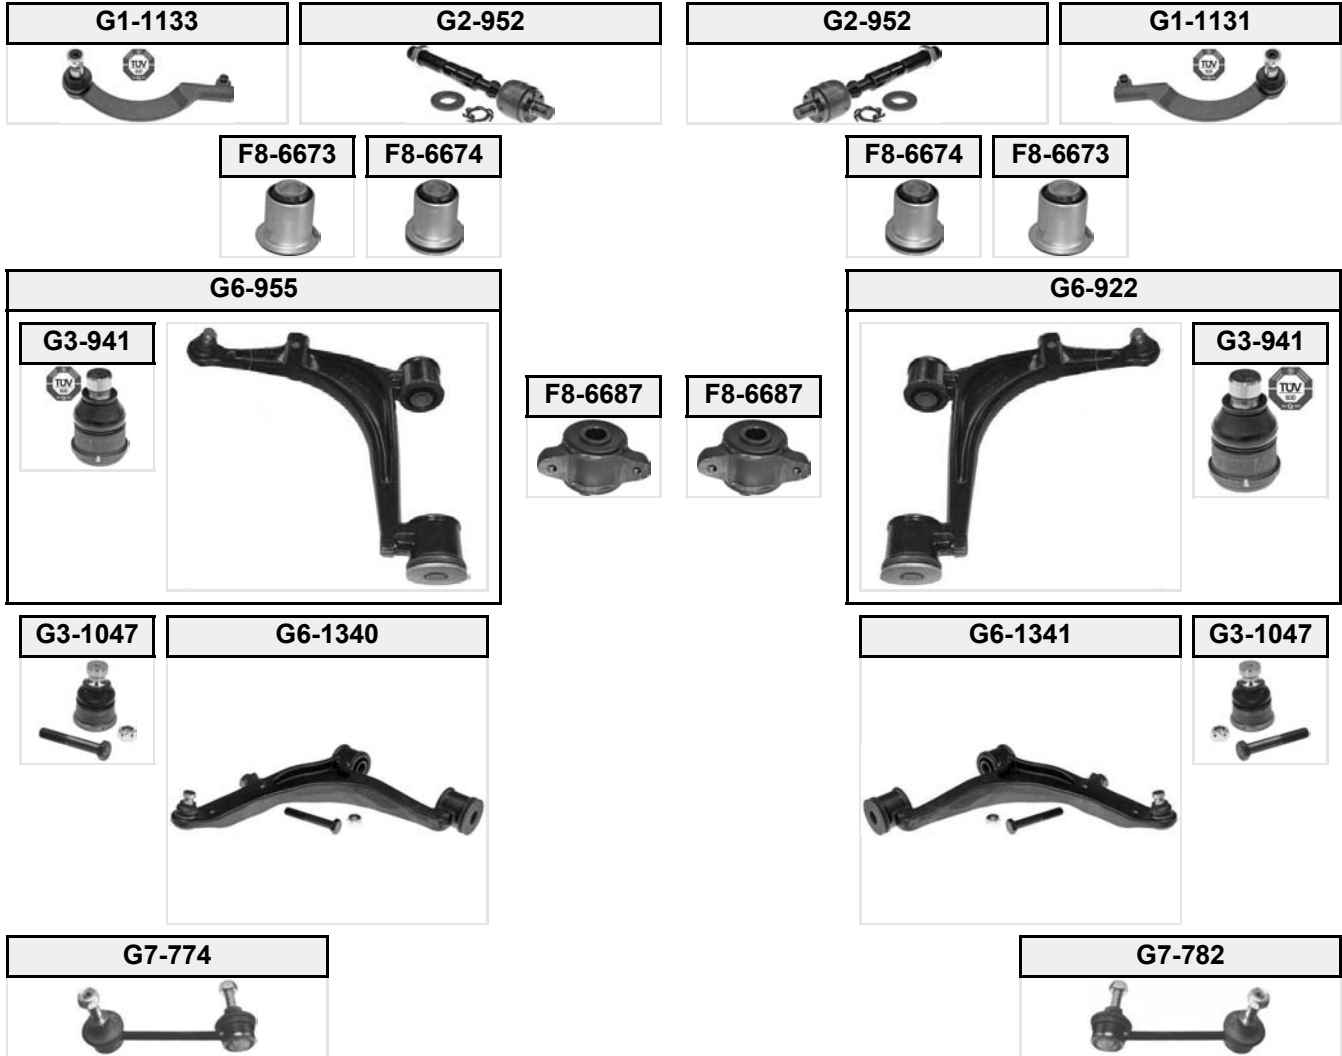

INTERSTAR

X70

(07/2002 →)

	ORIGINAL-NO			
F8-6673	54570-00QAA			
F8-6674	54423-00QAA			
F8-6687	54450-00QAA			
G1-1131	7701470364		M16x1,50	
G1-1133	7701470363		M16x1,50	
G2-952	7701470362		M14x1,50; M16x1,50	
G3-1047	40160-00Q0B			09/2007 →; with increased ground clearance
G3-941	40160-00QAD			
G6-1340	54501-00Q0E		M14x2,00	09/2007 →; with increased ground clearance
G6-1341	54500-00Q0E		M14x2,00	09/2007 →; with increased ground clearance
G6-922	7700302119	22		
G6-955	7700302118	22		
G7-774	54618-00QAB			
G7-782	7700309071