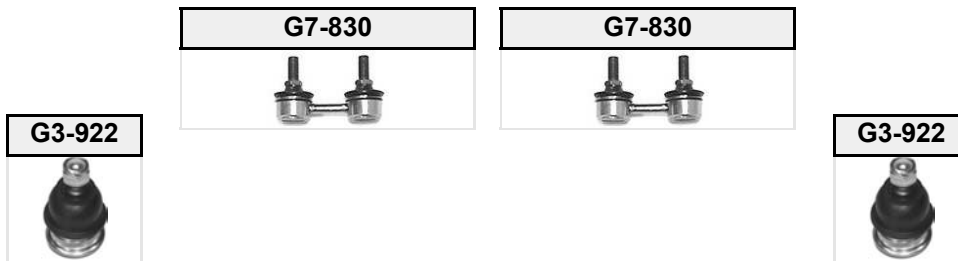

SIGMA	F2_A, F1_A	(12/1990 → 07/1996)
SIGMA STATION WAGON	F0_W	(01/1990 → 07/1996)

ORIGINAL-NO

G3-922	MB430351			
G7-830	MB518892			front axle