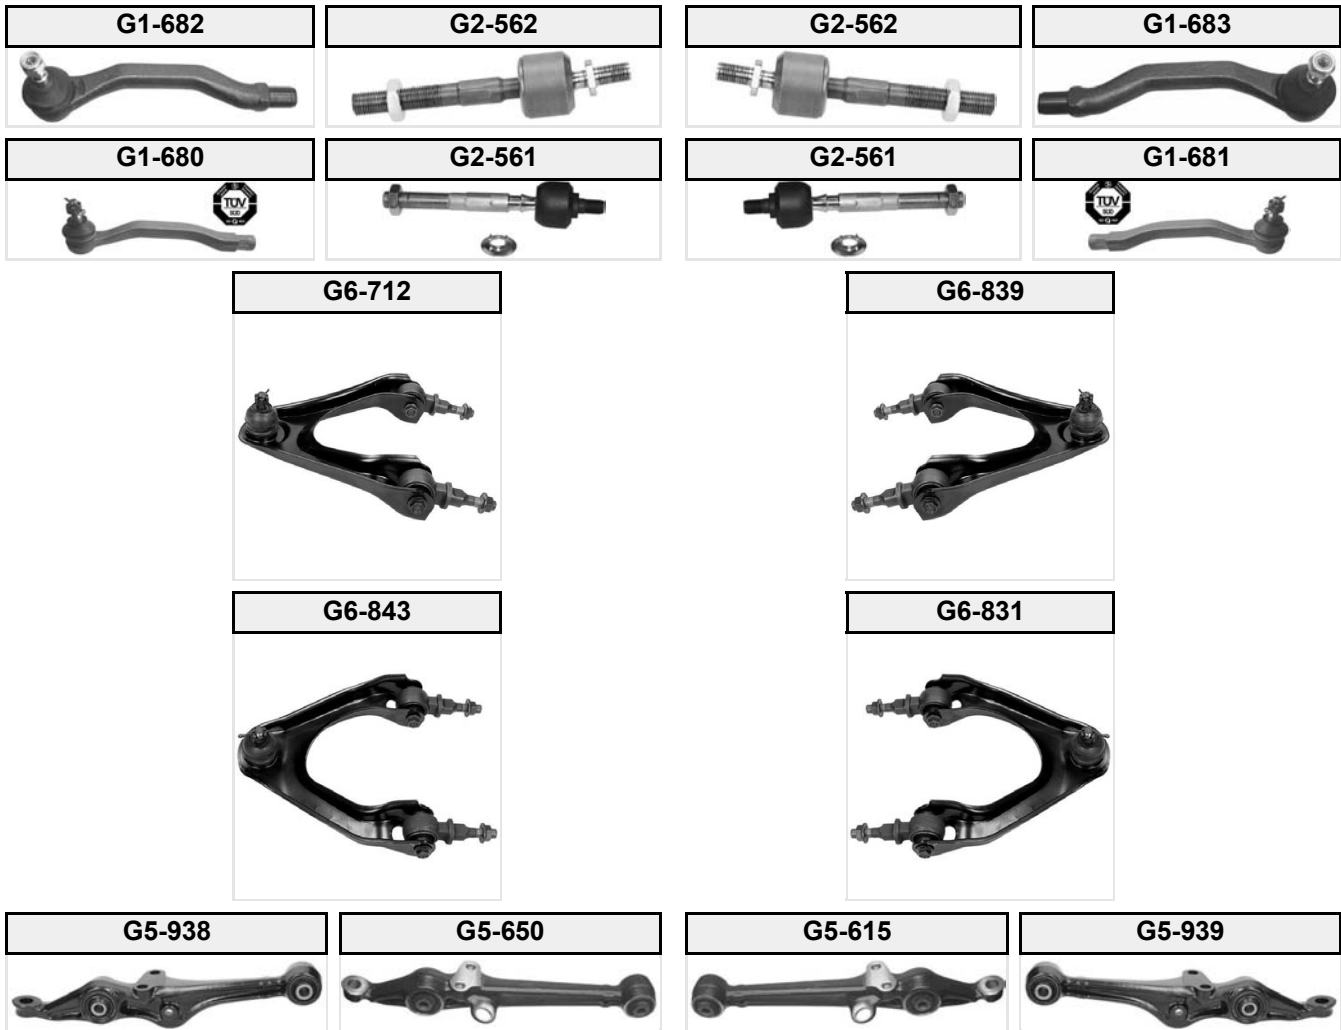

(02/1996 → 10/1998)

	ORIGINAL-NO			
G1-680	53560S1AE01	12,85	M14x1,50	
G1-681	53540SX0003	12,85	M14x1,50	
G1-682	53560SV4013	12,9	M14x1,50	for OE: 53540SV4003
G1-683	53540SV4013	12,9	M14x1,50	for OE: 53540SV4003
G2-561	53560SM4004		M12x1,25; M14x1,50	for OE: 53010SV4000
G2-562	53521SM4003		M12x1,25; M14x1,50	CE;CF
G5-615	51355SV7A00			for Accord V
G5-650	51365SV7A00			for Accord V
G5-938	51365-S1A-E00			for country Great Britain
G5-939	51355-S1A-E00			for country Great Britain
G6-712	51460SV4A00	12,8		
G6-831	51450SM4023	12,8		for 16V
G6-839	51450SV4A00	12,8		
G6-843	51460SM4023	12,8		for 16V