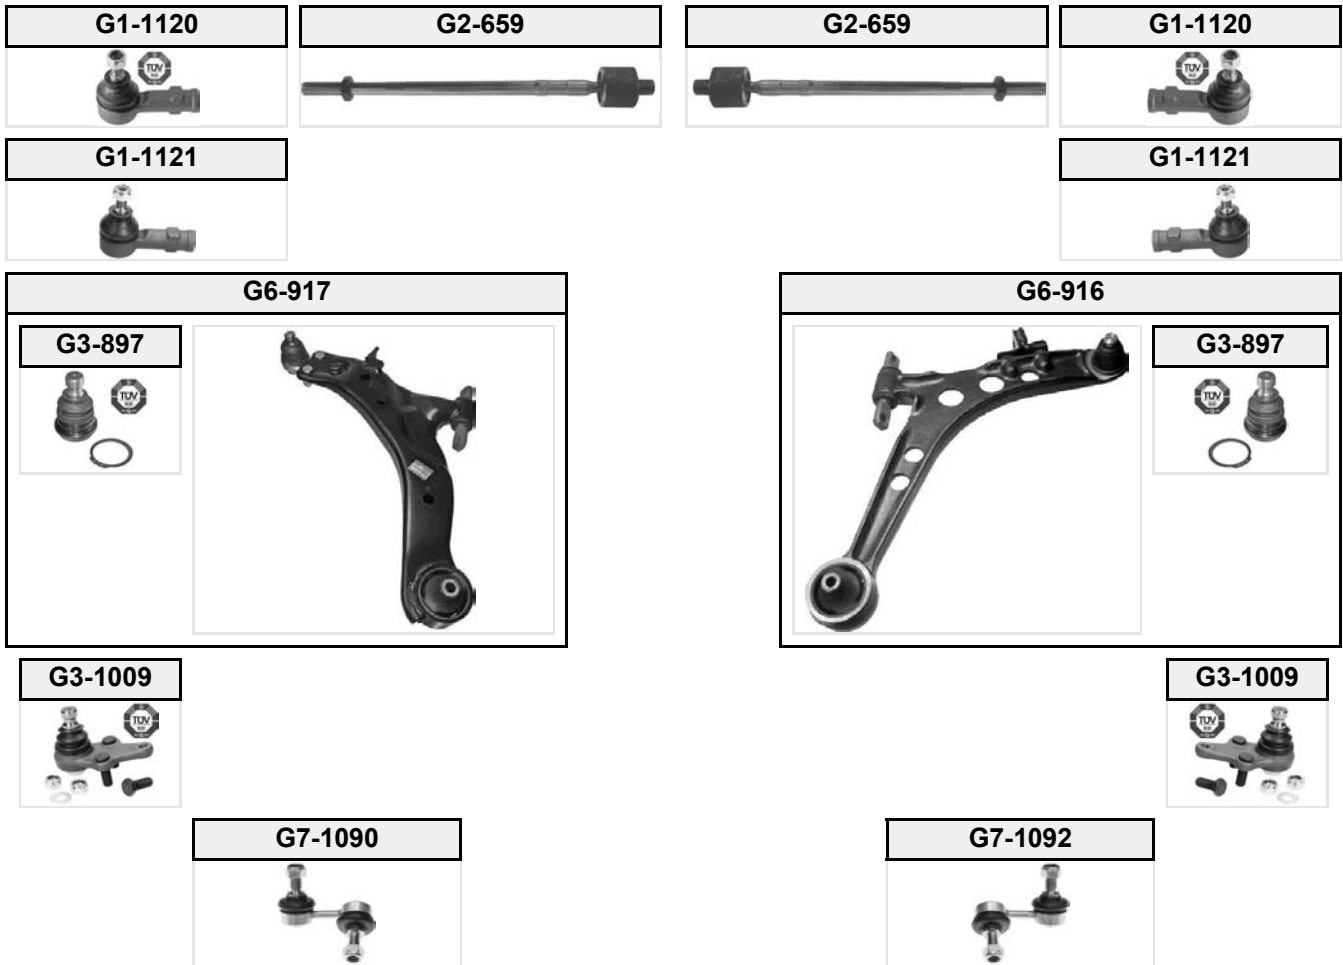

OPTIMAL®

HYUNDAI

TRAJET

FO

(03/2000 → 07/2008)

	ORIGINAL-NO			
G1-1120	568203B000	14	M14x1,50	LHD
G1-1121	577803B000	14	M14x1,50	RHD
G2-659	5771634000		M16x1,50; M14x1,50	
G3-1009	54530-3A200	20		11/2001 →
G3-897	54530-3B000			→ 11/2001
G6-916	54502-3A201			
G6-917	54501-3A200			
G7-1090	548403A000			
G7-1092	548303A000