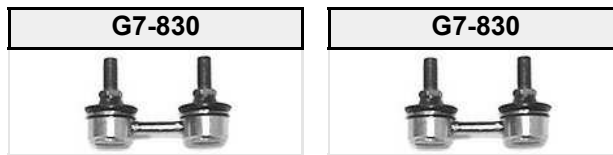

ORIGINAL-NO

G7-830

MB518892

rear axle