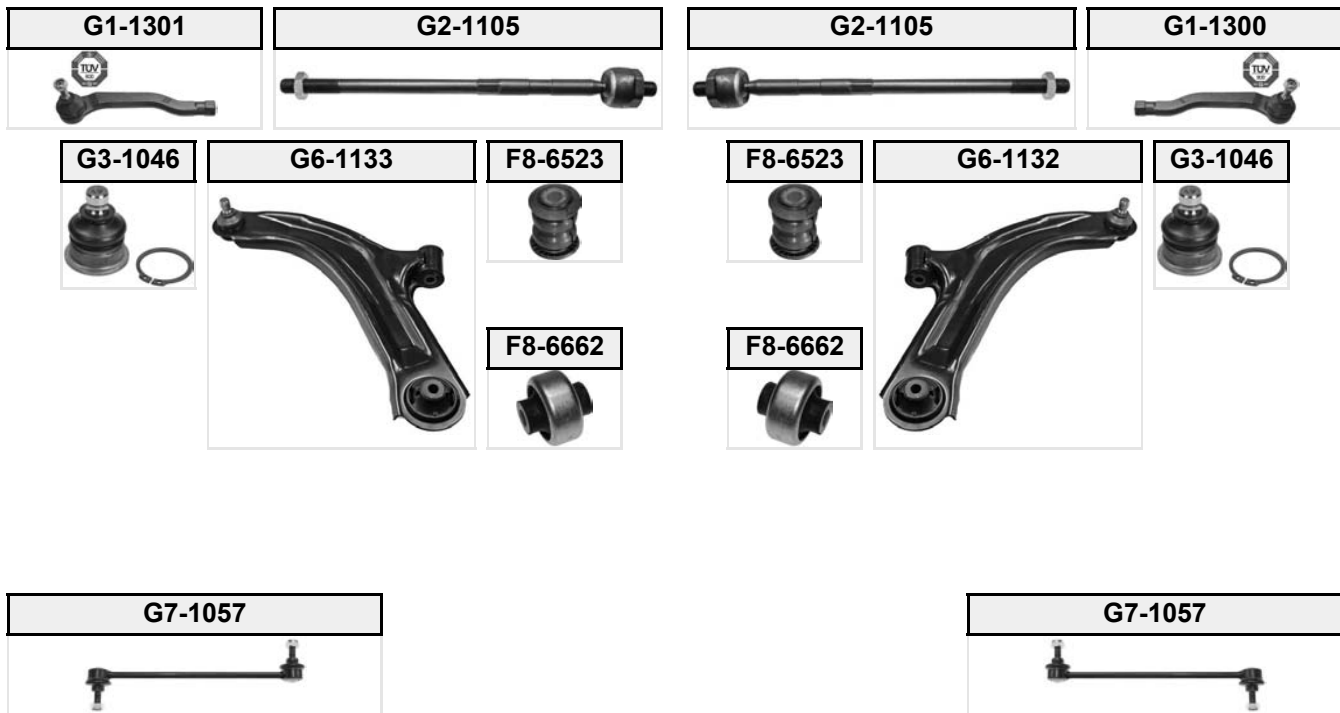

MICRA C+C
MICRA III

K12
K12

(08/2005 →)
(01/2003 → 03/2010)

(1) for OE: 54500AX600/BC41A/BC42A, 54501AX600/BC41A/BC42A

	ORIGINAL-NO			
F8-6523	54560-AX600			
F8-6662	54570-AX600			
G1-1300	48520-AX600	11,8		
G1-1301	48640-AX600	11,8		
G2-1105	7701475841			04/2004 → 09/2007
G3-1046	40160-AX000			(1)
G6-1132	54500BC41A			
G6-1133	54501BC41A			
G7-1057	8200127308		M10x1,25