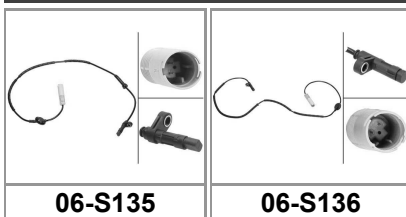

45 (RT)						
1.4, 1.6, 1.8, 2.0 iDT, 2.0 V6			⊕	02/00-05/05	L=920	06-S803
1.4, 1.6, 1.8, 2.0 iDT, 2.0 V6			⊖	02/00-05/05	L=920	06-S804
45 Stufenheck (RT)						
1.4, 1.6, 1.8, 2.0 iDT, 2.0 V6			⊕	02/00-05/05	L=920	06-S803
1.4, 1.6, 1.8, 2.0 iDT, 2.0 V6			⊖	02/00-05/05	L=920	06-S804
75 (RJ)						
1.8, 1.8 Turbo, 2.0 CDT, 2.0 CDTi, 2.0 V6, 2.5 V6			⊕	02/99-05/05		06-S135
1.8, 1.8 Turbo, 2.0 CDT, 2.0 CDTi, 2.0 V6, 2.5 V6			⊖	02/99-05/05		06-S136
75 Tourer (RJ)						
1.8, 1.8 Turbo, 2.0 CDT, 2.0 CDTi, 2.0 V6, 2.5 V6			⊕	08/01-05/05		06-S135
1.8, 1.8 Turbo, 2.0 CDT, 2.0 CDTi, 2.0 V6, 2.5 V6			⊖	08/01-05/05		06-S136
400 (RT)						
414 Si			⊕	05/95-03/00	L=920	06-S803
414 Si			⊖	05/95-03/00	L=920	06-S804
416 Si			⊕	05/95-03/00	L=920; → 02/1996;	06-S803
416 Si			⊖	05/95-03/00	L=920; → 02/1996;	06-S804
420 D, 420 Si Lux			⊕	11/95-03/00	L=920;	06-S803
420 D, 420 Si Lux			⊖	11/95-03/00	L=920;	06-S804
420 Di			⊕	05/95-03/00	L=920; 10/1995 →;	06-S803
420 Di			⊖	05/95-03/00	L=920; 10/1995 →;	06-S804
400 Hatchback (RT)						
414 Si			⊕	05/95-03/00	L=920	06-S803
414 Si			⊖	05/95-03/00	L=920	06-S804
416 Si			⊕	05/95-03/00	L=920; → 02/1996;	06-S803
416 Si			⊖	05/95-03/00	L=920; → 02/1996;	06-S804
420 D, 420 Si Lux			⊕	11/95-03/00	L=920;	06-S803
420 D, 420 Si Lux			⊖	11/95-03/00	L=920;	06-S804
420 Di			⊕	05/95-03/00	L=920; 10/1995 →;	06-S803
420 Di			⊖	05/95-03/00	L=920; 10/1995 →;	06-S804
400 Tourer (XW)						
1.6 i			⊕	05/94-11/98	L=920; 05/1995 →; → 02/1996;	06-S803
1.6 i			⊖	05/94-11/98	L=920; 05/1995 →; → 02/1996;	06-S804
2.0 i			⊕	05/94-11/98	L=920; 10/1995 →;	06-S803
2.0 i			⊖	05/94-11/98	L=920; 10/1995 →;	06-S804

06-S135

06-S136