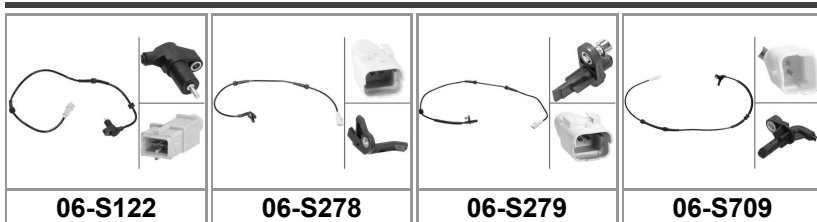

BERLINGO Kasten (M_)						
1.1 i , 1.4 i , 1.6 16V , 1.8 D , 1.9 D , 1.9 D 70 , 2.0 HDi 90 , 2.0 HDi 90 4WD				07/96-12/11	Orga.: → 8938	06-S122
1.4 bivalent, 1.4 i bivalent				11/02-12/11	L=1100; 08/2005 →; → 03/2010; Orga.: 10479→	06-S709
1.4 i				07/96-12/11	L=1100; 08/2005 →; → 03/2010; KfW; Orga.: 10479→	06-S709
1.6 16V				08/05-12/07	L=1100; NFU; Orga.: 10479→	06-S709
1.6 16V , Electric				10/00-03/08	L=1100; 08/2005 →; → 04/2008; Orga.: 10479→	06-S709
1.6 HDi 75				07/05-12/11	L=1100; 08/2005 →; → 10/2011	06-S709
1.6 HDi 90				07/05-12/11	L=1100; 09/2005 →; → 04/2008	06-S709
1.9 D 70 , 1.9 D 70 4WD				07/98-12/11	L=1100; 08/2005 →; → 04/2008; WJY (DW8B); Orga.: 10479→	06-S709
2.0 HDi 90 , 2.0 HDi 90 4WD				12/99-12/11	L=1100; 08/2005 →; → 04/2008; Orga.: 10479→	06-S709
BERLINGO (B9)						
1.6 BlueHDi 100, 1.6 BlueHDi 120, 1.6 BlueHDi 75				12/14-	L=730; → 11/2015	06-S278
1.6 HDi 110, 1.6 VTi 120, 1.6 VTi 95				11/09-	L=730	06-S278
1.6 HDi 115				07/10-	L=730; 03/2012 →	06-S278
1.6 HDi 90				07/10-	L=730; 10/2010 →	06-S278
1.6, 1.6 HDi 110, 1.6 HDi 75, 1.6 HDi 90				04/08-	L=730; 05/2008 →	06-S278
1.6 HDi 110, 1.6 VTi 120, 1.6 VTi 95				11/09-	L=1010	06-S279
1.6 HDi 90				07/10-	10/2010 →; L=1010	06-S279
1.6, 1.6 HDi 110, 1.6 HDi 75, 1.6 HDi 90				04/08-	05/2008 →; L=1010	06-S279
BERLINGO Kasten (B9)						
1.6 BlueHDi 100, 1.6 BlueHDi 120, 1.6 BlueHDi 75				07/10-	L=730; → 11/2015	06-S278
1.6 HDi 110, 1.6 HDi 90, 1.6 VTi 120, 1.6 VTi 95, Electric				11/09-	L=730	06-S278
1.6 HDi 115				07/10-	L=730; 03/2012 →	06-S278
1.6 HDi 90				07/10-	L=730; 10/2010 →	06-S278
1.6, 1.6 HDi 110, 1.6 HDi 75, 1.6 HDi 90				04/08-	L=730; 05/2008 →	06-S278
Electric				09/11-	L=730; 09/2012 →	06-S278
1.6 HDi 110, 1.6 VTi 120, 1.6 VTi 95				11/09-	L=1010	06-S279
1.6 HDi 90				07/10-	10/2010 →; L=1010	06-S279
1.6, 1.6 HDi 110, 1.6 HDi 75, 1.6 HDi 90				04/08-	05/2008 →; L=1010	06-S279
BERLINGO Pritsche/Fahrgestell (B9)						
1.6 BlueHDi 100				12/14-	L=730; → 11/2015; Orga.: → 14237	06-S278
1.6 HDi 90				04/08-	L=730; 10/2008 →; → 11/2011	06-S278
1.6 HDi 92				07/10-	L=730; 06/2011 →; → 11/2015; Orga.: → 14237	06-S278