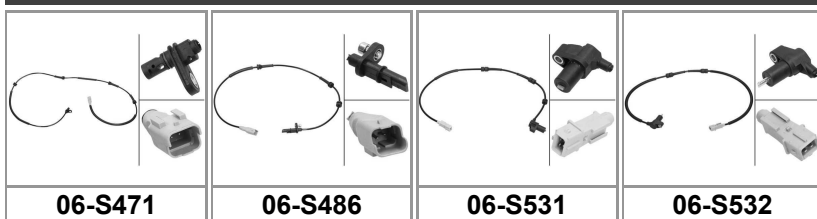

EXPERT Kasten (222)						
1.9 D 70, 2.0 HDI				12/98-12/06	09/2001 →; → 01/2007	06-S533
1.9 TD				02/96-05/98	06/1997 →; → 07/1998	06-S531
2.0				09/02-12/06	→ 01/2007	06-S533
2.0 HDI				07/00-12/06	→ 08/2001; Orga.: → 9050	06-S531
1.6, 1.9 D, 1.9 TD					02/96-09/00	10/1997 →; → 05/2000
1.8					10/96-09/00	10/1997 →; Orga.: → 9050
1.9 D 70					12/98-12/06	→ 08/2001
1.9 D 70, 2.0 HDI					12/98-12/06	09/2001 →; → 01/2007
1.9 TD					02/96-05/98	10/1997 →; → 07/1998
2.0					09/02-12/06	→ 01/2007
2.0 HDI					07/00-12/06	→ 08/2001; Orga.: → 9050
EXPERT Pritsche/Fahrgestell (223)						
1.6, 1.9 D, 1.9 TD				02/96-09/00	06/1997 →; → 05/2000	06-S531
1.9 D				06/98-09/01	→ 08/2001	06-S531
1.9 D, 2.0 HDi				06/98-10/06	09/2001 →	06-S533
1.9 TD				02/96-05/98	06/1997 →; → 07/1998	06-S531
2.0 HDi				10/00-10/06	→ 08/2001; Orga.: → 9050	06-S531
1.6, 1.9 D, 1.9 TD					02/96-09/00	10/1997 →; → 05/2000
1.9 D					06/98-09/01	→ 08/2001
1.9 D, 2.0 HDi					06/98-10/06	09/2001 →
1.9 TD					02/96-05/98	10/1997 →; → 07/1998
2.0 HDi					10/00-10/06	→ 08/2001; Orga.: → 9050
EXPERT Kasten (VF3A_, VF3U_, VF3X_)						
1.6 HDi 90				01/07-	L=950; 02/2007 →; 9HU	06-S486
1.6 HDi 90 8V				01/07-	L=950; 12/2010 →	06-S486
2.0 16V, 2.0 HDi 120, 2.0 HDi 140				01/07-	L=950; 02/2007 →	06-S486
2.0 HDi 100, 2.0 HDi 130				03/11-	L=950; 07/2011 →	06-S486
2.0 HDi 165				09/09-	L=950; 04/2010 →	06-S486
1.6 HDi 90					01/07-	02/2007 →; 9HU; L=1530
2.0 16V, 2.0 HDi 120, 2.0 HDi 140					01/07-	02/2007 →; L=1530
2.0 HDi 100, 2.0 HDi 130					03/11-	07/2011 →; L=1530
2.0 HDi 165					09/09-	04/2010 →; L=1530
EXPERT Pritsche/Fahrgestell						
1.6 HDi 90				01/07-	L=950; 02/2007 →; 9HU	06-S486
2.0 HDi 120, 2.0 HDi 140				01/07-	L=950; 02/2007 →	06-S486
1.6 HDi 90					01/07-	02/2007 →; 9HU; L=1530
2.0 HDi 120, 2.0 HDi 140					01/07-	02/2007 →; L=1530