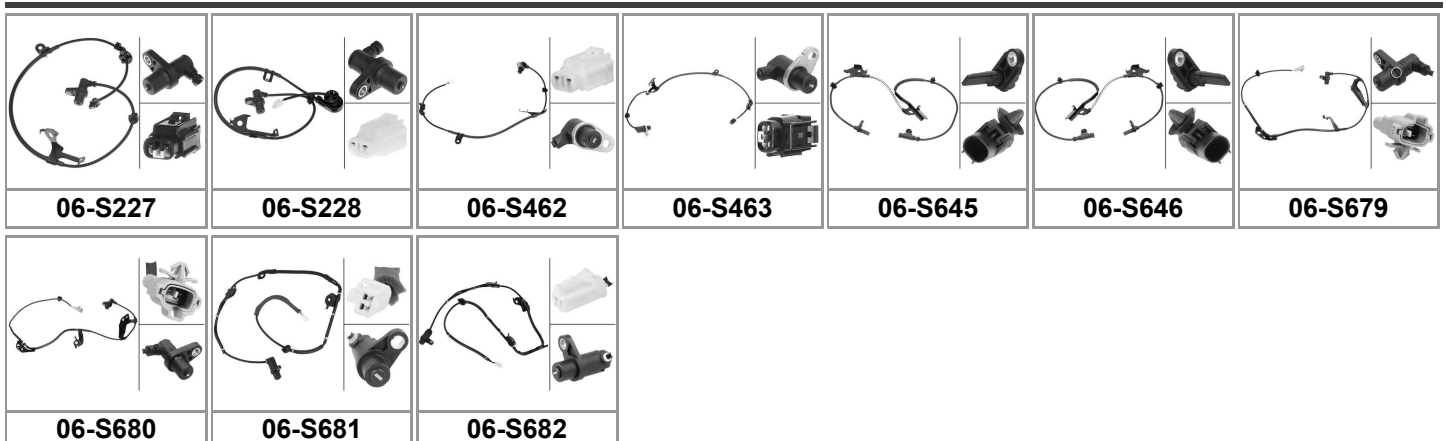

PREVIA (_R3_)						
2.0 D-4D, 2.4 16V				08/00-01/06		06-S744
RAV 4 I (_A1_)						
2.0 16V 4WD				06/94-06/00	09/1996 →	06-S679
2.0 16V 4WD				06/94-06/00	09/1996 →	06-S680
RAV 4 II (_A2_)						
1.8 VVTi, 2.0 D-4D 4WD, 2.0 VVTi 4WD, 2.4 VVTi 4WD				06/00-11/05		06-S679
1.8 VVTi, 2.0 D-4D 4WD, 2.0 VVTi 4WD, 2.4 VVTi 4WD				06/00-11/05		06-S680
1.8 VVTi				08/00-11/05		06-S763
2.0 D-4D 4WD, 2.0 VVTi 4WD, 2.4 VVTi 4WD				06/00-11/05		06-S681
2.0 D-4D 4WD, 2.0 VVTi 4WD, 2.4 VVTi 4WD				06/00-11/05		06-S682
RAV 4 III (_A3_)						
2.0, 2.0 4WD, 2.0 VVT-i, 2.0 VVT-i 4WD, 2.2 D-4D, 2.2 D-4D 4WD, 2.2 D-CAT 4WD, 2.4 VVTi, 2.4 VVTi 4WD				11/05-12/13		06-S735
2.0, 2.0 4WD, 2.0 VVT-i, 2.0 VVT-i 4WD, 2.2 D-4D, 2.2 D-4D 4WD, 2.2 D-CAT 4WD, 2.4 VVTi, 2.4 VVTi 4WD				11/05-12/13		06-S736
RAV 4 IV (_A4_)						
2.0 D-4D, 2.0 D4-D 4WD, 2.0 VVT-i, 2.0 VVT-i 4WD, 2.5 Hybrid, 2.5 Hybrid 4WD, 2.5 VVT-i 4WD				12/12-		06-S735
2.0 D-4D, 2.0 D4-D 4WD, 2.0 VVT-i, 2.0 VVT-i 4WD, 2.5 Hybrid, 2.5 Hybrid 4WD, 2.5 VVT-i 4WD				12/12-		06-S736
2.0 D4-D, 2.2 D4-D 4WD				12/12-	11/2013 →	06-S735
2.0 D4-D, 2.2 D4-D 4WD				12/12-	11/2013 →	06-S736
VERSO (_R2_)						
1.6 D4-D				11/13-	L=980; 01/2014 →	06-S645
1.6 D4-D				11/13-	L=980; 01/2014 →	06-S646
1.6, 1.8, 2.0 D-4D, 2.2 D-4D, 2.2 D-CAT				04/09-	L=980	06-S645
1.6, 1.8, 2.0 D-4D, 2.2 D-4D, 2.2 D-CAT				04/09-	L=980	06-S646
YARIS (_P1_)						
1.0 16V				03/03-09/05	L=890; → 08/2005	06-S462
1.0 16V				03/03-09/05	L=863; → 08/2005	06-S463
1.0 16V, 1.3 16V				04/99-10/05	07/2000 →;	06-S228
1.0 16V, 1.3, 1.3 16V, 1.4 D-4D				04/99-10/05		06-S227
1.0 16V, 1.3, 1.4 D-4D				08/99-09/05		06-S228
1.3				08/99-09/05	L=890; 05/2002 →; → 08/2005	06-S462
1.3				08/99-09/05	L=863; 05/2002 →; → 08/2005	06-S463
1.4 D-4D				10/01-09/05	L=890; 02/2003 →	06-S462
1.4 D-4D				10/01-09/05	L=863; 02/2003 →	06-S463