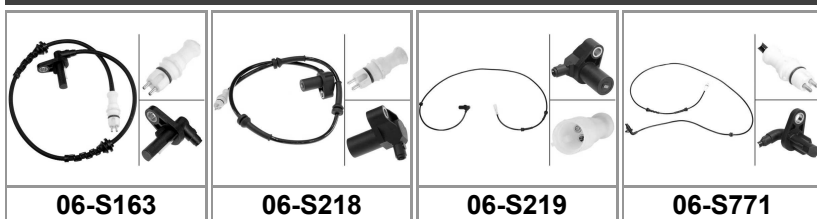

CLIO II (BB0/1/2_, CB0/1/2_)						
2.0 16V Sport				02/00-	L=520; 12/2002 →; → 10/2007; F4R 732	06-S163
3.0 V6 Sport			⊖	11/00-12/02	→ 11/2002; L7X 762	06-S218
3.0 V6 Sport			⊕	11/00-12/02	→ 11/2002; L7X 762	06-S219
3.0 V6 Sport			⊖	12/02-	→ 06/2005	06-S218
3.0 V6 Sport			⊕	12/02-	→ 06/2005	06-S219
1.0			⊖	02/00-05/01	~~ASR~~	06-S218
1.0			⊕	02/00-05/01	~~ASR~~	06-S219
1.0			⊖	06/01-04/05	~~ASR~~; → 11/2002; D4D 700	06-S218
1.0			⊖	06/01-04/05	→ 01/2005; D4D	06-S218
1.0			⊕	06/01-04/05	~~ASR~~; → 11/2002; D4D 700	06-S219
1.0			⊕	06/01-04/05	→ 01/2005; D4D	06-S219
1.0			⊕	06/01-04/05	~~ASR~~; L=1640; 12/2002 →; → 11/2004; D4D	06-S771
1.2			⊖	03/99-05/01	~~ASR~~; D7F 744, D7F 764	06-S218
1.2			⊕	03/99-05/01	~~ASR~~; D7F 744, D7F 764	06-S219
1.2			⊕	06/01-	~~ASR~~; L=1640; 12/2002 →; → 03/2004	06-S771
1.2, 1.4 16V, 1.5 dCi			⊕	09/98-12/06	~~ASR~~; L=1640; 12/2002 →	06-S771
1.2 16V			⊕	06/01-	~~ASR~~; L=1640; 10/2003 →	06-S771
1.2 16V, 1.2 LPG, 1.4 16V, 1.5 dCi, 1.6 16V			⊕	09/98-06/09	~~ASR~~; L=1640; 12/2002 →; → 10/2007	06-S771
1.2, 1.2 16V, 1.2 LPG, 1.4 16V, 1.5 dCi, 1.6 16V			⊖	09/98-06/09	~~ASR~~; → 11/2002	06-S218
1.2, 1.2 16V, 1.2 LPG, 1.4 16V, 1.5 dCi, 1.6 16V			⊕	09/98-06/09	~~ASR~~; → 11/2002	06-S219
1.4			⊖	09/98-05/05	~~ASR~~; → 11/2002; E7J 635	06-S218
1.4			⊕	09/98-05/05	~~ASR~~; → 11/2002; E7J 635	06-S219
1.4			⊕	09/98-05/05	~~ASR~~; L=1640; 12/2002 →; E7J 635	06-S771
1.5 dCi			⊖	06/01-10/03	~~ASR~~; → 11/2002; K9K 710	06-S218
1.5 dCi			⊕	06/01-10/03	~~ASR~~; → 11/2002; K9K 710	06-S219
1.5 dCi			⊕	06/01-10/03	~~ASR~~; L=1640; 12/2002 →; K9K 710	06-S771
1.5 dCi			⊕	08/04-	~~ASR~~; L=1640; 10/2005 →; → 10/2007	06-S771
1.5 dCi			⊕	06/05-	~~ASR~~; L=1640	06-S771
1.5 dCi, 2.0 16V Sport			⊕	01/04-	~~ASR~~; L=1640; → 10/2007	06-S771
1.6			⊖	09/98-05/05	09/1999 →; → 12/2002; K7M	06-S218
1.6			⊖	09/98-05/05	~~ASR~~; → 11/2002; K4M 743, K4M 744, K4M 745, K4M 746, K7M 744, K7M 745	06-S218
1.6			⊕	09/98-05/05	09/1999 →; → 12/2002; K7M	06-S219
1.6			⊕	09/98-05/05	~~ASR~~; → 11/2002; K4M 743, K4M 744, K4M 745, K4M 746, K7M 744, K7M 745	06-S219
1.6			⊕	09/98-05/05	~~ASR~~; L=1640; 12/2002 →; K4M 742, K4M 743, K4M 744, K4M 745, K4M 746, K7M 744, K7M 745	06-S771
1.6 Flex			⊖	05/00-12/06	~~ASR~~; → 11/2002; K4M 740	06-S218