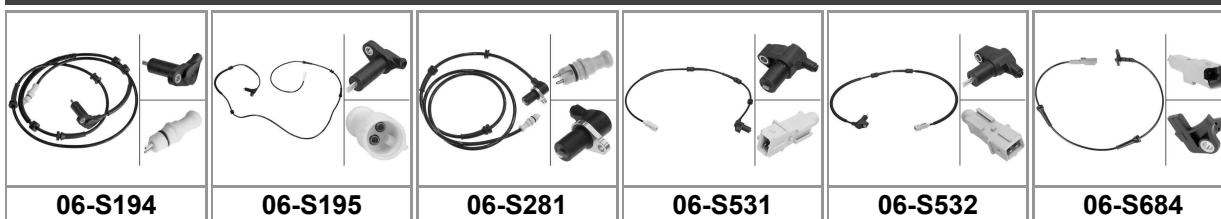

DS5						
1.6, 1.6 BlueHDi 120, 1.6 HDi, 1.6 HDi 110, 1.6 HDi 115, 1.6 THP 155, 1.6 THP 165 Hybrid, 1.6 THP 200, 1.6 THP 210, 2.0 BlueHDi 150, 2.0 HDi 135, 2.0 HDi 150 Hybrid, 2.0 HDi 165, 2.0 HDi 165 Hybrid4 4x4, 2.0 HDi 180, 2.0 HDi 200 Hybrid4				11/11-07/15	L=645	06-S684
2.0 BlueHDi 135 Hybrid				11/11-07/15	L=645; 12/2011 →	06-S684
EVASION (22, U6)						
1.8, 1.9 TD, 2.0, 2.0 Turbo C.T., 2.1 TD				06/94-07/02	06/1997 →	06-S531
2.0 16V, 2.0 HDI				05/98-07/02		06-S531
2.0 HDI 16V				09/99-07/02	06/2000 →	06-S531
1.8, 1.9 TD, 2.0, 2.0 Turbo C.T., 2.1 TD				06/94-07/02	10/1997 →	06-S532
2.0 16V, 2.0 HDI				05/98-07/02		06-S532
2.0 HDI 16V				09/99-07/02	06/2000 →	06-S532
JUMPER Bus (230P)						
1.9 D, 1.9 TD, 1.9 TD 4x4, 2.0, 2.0 4x4, 2.5 D, 2.5 D 4x4, 2.5 TD, 2.5 TD 4x4, 2.5 TDi, 2.5 TDi 4x4, 2.8 D 2.8 HDi, 2.8 HDi 4x4				02/94-04/02	05/2000 →	06-S281
1.9 D, 1.9 TD, 1.9 TD 4x4, 2.0, 2.0 4x4, 2.5 D, 2.5 D 4x4, 2.5 TD, 2.5 TD 4x4, 2.8 HDi, 2.8 HDi 4x4				02/94-04/02	ch. 15445358→; → 02/2002; L=1500	06-S194
1.9 D, 1.9 TD, 1.9 TD 4x4, 2.0, 2.0 4x4, 2.5 D, 2.5 D 4x4, 2.5 TD, 2.5 TD 4x4, 2.8 HDi, 2.8 HDi 4x4				02/94-04/02	ch. 15445358→; → 02/2002; L=2215	06-S195
2.5 TDi, 2.5 TDi 4x4, 2.8 D				12/96-02/02	ch. 15445358→; L=1500	06-S194
2.5 TDi, 2.5 TDi 4x4, 2.8 D				12/96-02/02	ch. 15445358→; L=2215	06-S195
JUMPER Kasten (230L)						
1.9 D, 1.9 TD, 2.0, 2.0 4x4, 2.5 D, 2.5 D 4x4, 2.5 TD, 2.5 TDi, 2.5 TDi 4x4, 2.8 D				02/94-04/02	05/2000 →	06-S281
2.0 HDI, 2.8 HDi, 2.8 HDi 4x4				09/00-04/02		06-S281
1.9 D, 1.9 TD, 2.0, 2.0 HDI, 2.5 D, 2.5 D 4x4, 2.5 TD, 2.8 HDi, 2.8 HDi 4x4				02/94-04/02	ch. 15445358→; → 02/2002; L=1500	06-S194
1.9 D, 1.9 TD, 2.0, 2.0 HDI, 2.5 D, 2.5 D 4x4, 2.5 TD, 2.8 HDi, 2.8 HDi 4x4				02/94-04/02	ch. 15445358→; → 02/2002; L=2215	06-S195
2.0 4x4, 2.5 TDi, 2.5 TDi 4x4, 2.8 D				10/96-02/02	ch. 15445358→; L=1500	06-S194
2.0 4x4, 2.5 TDi, 2.5 TDi 4x4, 2.8 D				10/96-02/02	ch. 15445358→; L=2215	06-S195
JUMPER Pritsche/Fahrgestell (230)						
1.9 TD, 2.0, 2.5 D, 2.5 D 4x4, 2.5 TD, 2.5 TDi, 2.5 TDi 4x4, 2.8 D				03/94-04/02	05/2000 →	06-S281
2.8 HDi				09/00-04/02		06-S281
1.9 TD, 2.0, 2.5 D, 2.5 D 4x4, 2.5 TD, 2.5 TDi, 2.5 TDi 4x4, 2.8 HDi				03/94-04/02	ch. 15445358→; → 02/2002; L=1500	06-S194
1.9 TD, 2.0, 2.5 D, 2.5 D 4x4, 2.5 TD, 2.5 TDi, 2.5 TDi 4x4, 2.8 HDi				03/94-04/02	ch. 15445358→; → 02/2002; L=2215	06-S195
2.8 D, 2.8 HDi				01/99-02/02	ch. 15445358→; L=1500	06-S194
2.8 D, 2.8 HDi				01/99-02/02	ch. 15445358→; L=2215	06-S195