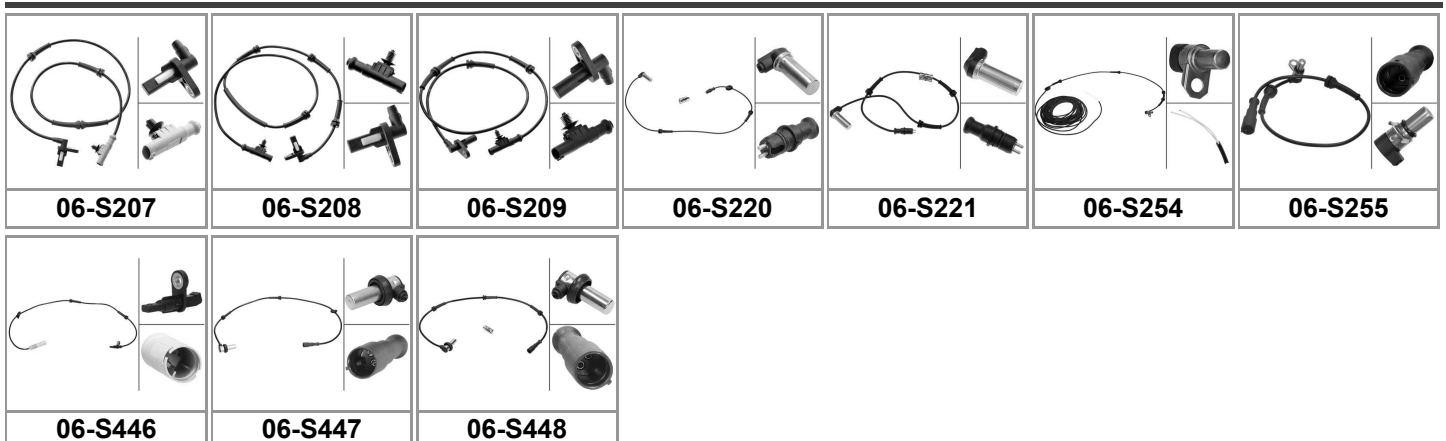

DISCOVERY II (LT_)						
2.5 Td5, 4.0 V8			⊖ ⊕	11/98-06/04		06-S254
2.5 Td5, 4.0 V8			⊖ ⊕	11/98-06/04		06-S255
DISCOVERY III (LA_)						
2.7 TD, 4.4				07/04-09/09	ch. 6A351057→; 09/2004 →; → 08/2009; L=1200	06-S209
2.7 TD, 4.4				07/04-09/09	09/2004 →; → 08/2009; L=1250	06-S208
DISCOVERY IV (LA_)						
2.7 TD, 3.0 TD				09/09-	L=981; → 08/2010	06-S810
3.0 4x4				08/13-	L=981; 09/2013 →	06-S810
3.0 4x4				08/13-	L=981; 09/2014 →; → 08/2015	06-S810
3.0 SDV6, 3.0 TD				09/09-	L=981; 09/2010 →	06-S810
3.0 TD				05/10-	L=981	06-S810
5.0 V8				09/09-	L=981; → 08/2013	06-S810
5.0 V8				09/09-	L=981; → 08/2014	06-S810
2.7 TD, 3.0 TD, 5.0 V8				09/09-	L=1250	06-S208
FREELANDER (LN_)						
1.8 16V, 1.8 i 16V, 2.0 DI, 2.0 Td4, 2.5 V6				02/98-10/06	ch. 1A000001→; ch. → 1A999999	06-S220
1.8 16V, 1.8 i 16V, 2.0 Td4			⊖ ⊕	02/98-10/06	ch. 2A000001→	06-S446
1.8 16V, 2.0 DI, 2.0 Td4, 2.5 V6			⊖ ⊕	02/98-10/06	ch. WA601203→; ch. → YA999999	06-S447
1.8 i 16V			⊖ ⊕	02/98-11/00	ch. → YA999999	06-S447
1.8 16V, 1.8 i 16V, 2.0 DI, 2.0 Td4, 2.5 V6				02/98-10/06	ch. 1A000001→; ch. → 1A999999	06-S221
1.8 16V, 1.8 i 16V, 2.0 DI, 2.0 Td4, 2.5 V6			⊖ ⊕	02/98-10/06	ch. WA601203→; ch. → YA999999	06-S448
FREELANDER Soft Top (LN_)						
1.8 i 16V, 2.0 DI				02/98-10/06	ch. 1A000001→; ch. → 1A999999	06-S220
1.8 i 16V, 2.0 DI			⊖ ⊕	02/98-10/06	ch. 2A000001→	06-S446
1.8 i 16V, 2.0 DI			⊖ ⊕	02/98-10/06	ch. → YA999999	06-S447
1.8 i 16V, 2.0 DI				02/98-10/06	ch. 1A000001→; ch. → 1A999999	06-S221
FREELANDER 2 (LF_)						
2.0, 2.2 SD4, 2.2 TD4, 2.2 TD4 4x4, 3.2			⊖ ⊕	10/06-10/14	L=880	06-S573
2.0			⊖ ⊕	10/11-10/14	ch. DH000001→; L=795	06-S571
2.0, 2.2 SD4, 2.2 TD4, 2.2 TD4 4x4, 3.2			⊖ ⊕	10/06-10/14	L=775	06-S572
RANGE ROVER EVOQUE (LV_)						
2.0, 2.2 eD4, 2.2 SD4, 2.2 TD4			⊖ ⊕	06/11-	L=815	06-S564
2.0, 2.2 eD4, 2.2 SD4, 2.2 TD4			⊖ ⊕	06/11-	L=709; für Fahrzeuge ohne Parkassistenzsystem	06-S563
RANGE ROVER SPORT (LS_)						
2.7 TDVM, 4.2, 4.4				02/05-03/13	03/2005 →; → 08/2009; L=1200	06-S207
3.0 TD, 3.0 TD V6, 5.0, 5.0 V8				04/09-03/13	L=1200	06-S207