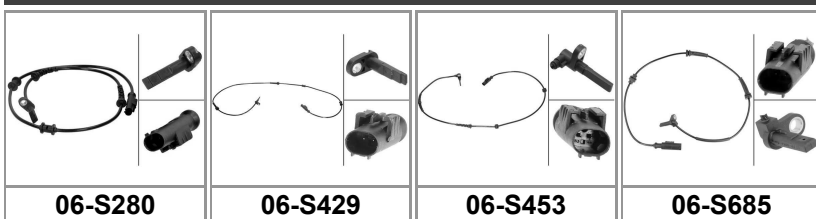

DUCATO Bus (250_, 290_)						
100 Multijet 2,2 D, 110 Multijet 2,3 D, 115 Multijet 2,0 D, 120 Multijet 2,3 D, 130 Multijet 2,3 D, 140 Natural Power, 150 Multijet 2,3 D, 160 Multijet 3,0 D, 3,0 D Multijet, 3,0 Multijet				07/06-	L=1060	06-S453
150 Multijet 3,0 D				04/10-	09/2010 →; L=1060	06-S453
100 Multijet 2,2 D, 110 Multijet 2,3 D, 115 Multijet 2,0 D, 120 Multijet 2,3 D, 130 Multijet 2,3 D, 140 Natural Power, 150 Multijet 2,3 D, 160 Multijet 3,0 D, 3,0 D Multijet, 3,0 Multijet				07/06-	L=1300	06-S429
100 Multijet 2,2 D, 115 Multijet 2,0 D, 120 Multijet 2,3 D, 130 Multijet 2,3 D, 140 Natural Power, 150 Multijet 2,3 D, 160 Multijet 3,0 D, 3,0 D Multijet				07/06-	L=890; Radstand: kurzer, mittlerer	06-S280
150 Multijet 3,0 D				04/10-	L=890; 09/2010 →; Radstand: kurzer, mittlerer	06-S280
150 Multijet 3,0 D				04/10-	L=1300; 09/2010 →	06-S429
DUCATO Kasten (250_, 290_)						
100 Multijet 2,2 D, 110 Multijet 2,3 D, 115 Multijet 2,0 D, 120 Multijet 2,3 D, 130 Multijet 2,3 D, 140 Natural Power, 150 Multijet 2,3 D, 160 Multijet 3,0 D, 3,0 D Multijet, Multijet				07/06-	L=1060	06-S453
150 Multijet 3,0 D, 160 Multijet 3,0 D				07/06-12/11	09/2010 →; L=1060	06-S453
100 Multijet 2,2 D, 110 Multijet 2,3 D, 115 Multijet 2,0 D, 120 Multijet 2,3 D, 140 Natural Power, 150 Multijet 2,3 D, 160 Multijet 3,0 D, 3,0 D Multijet				07/06-	L=1300	06-S429
100 Multijet 2,2 D, 115 Multijet 2,0 D, 120 Multijet 2,3 D, 130 Multijet 2,3 D, 140 Natural Power, 150 Multijet 2,3 D, 160 Multijet 3,0 D, 3,0 D Multijet				07/06-	L=890; Radstand: kurzer, mittlerer	06-S280
130 Multijet 2,3 D				03/11-	L=1300; 06/2011 →	06-S429
150 Multijet 3,0 D				04/10-	L=890; 09/2010 →; Radstand: kurzer, mittlerer	06-S280
150 Multijet 3,0 D, 160 Multijet 3,0 D				07/06-12/11	L=1300; 09/2010 →	06-S429
DUCATO Pritsche/Fahrgestell (250_, 290_)						
100 Multijet 2,2 D, 110 Multijet 2,3 D, 115 Multijet 2,0 D, 120 Multijet 2,3 D, 130 Multijet 2,3 D, 140 Natural Power, 150 Multijet 2,3 D, 160 Multijet 3,0 D, 3,0 D Multijet				07/06-	L=1060	06-S453
150 Multijet 3,0 D, 160 Multijet 3,0 D				07/06-12/11	09/2010 →; L=1060	06-S453
100 Multijet 2,2 D, 110 Multijet 2,3 D, 115 Multijet 2,0 D, 120 Multijet 2,3 D, 130 Multijet 2,3 D, 140 Natural Power, 150 Multijet 2,3 D, 160 Multijet 3,0 D, 3,0 D Multijet				07/06-	L=1300	06-S429
100 Multijet 2,2 D, 115 Multijet 2,0 D, 120 Multijet 2,3 D, 130 Multijet 2,3 D, 150 Multijet 2,3 D, 160 Multijet 3,0 D, 3,0 D Multijet				07/06-	L=890; Radstand: kurzer, mittlerer	06-S280
150 Multijet 3,0 D				04/10-	L=890; 09/2010 →; Radstand: kurzer, mittlerer	06-S280
150 Multijet 3,0 D, 160 Multijet 3,0 D				07/06-12/11	L=1300; 09/2010 →	06-S429
FIORINO Kasten/Kombi (225_)						
1.3 D Multijet				07/09-	07/2010 →; L=742	06-S685