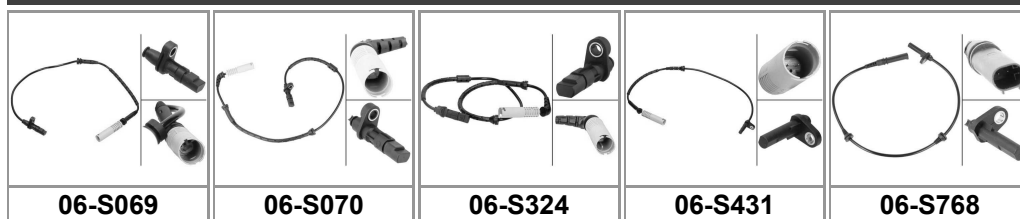

X3 (F25)						
sDrive 18 d, sDrive 18d, sDrive 18i, sDrive 20 i, xDrive 20 d, xDrive 20 i, xDrive 28 i, xDrive 30 d, xDrive 35 d, xDrive 35 i				09/10-	L=1021	06-S580
xDrive 28 i				08/11-	03/2012 →; L=1021	06-S580
X4 (F26)						
M 40 i, xDrive 20 d, xDrive 20 i, xDrive 28 i, xDrive 30 d, xDrive 35 d, xDrive 35 i				05/13-	L=1021	06-S580
X5 (E53)						
3.0 d				12/03-12/06	DSC; M57N; L=676	06-S431
3.0 d, 3.0 i, 4.4 i, 4.6 is				05/00-12/06	→ 09/2003	06-S069
3.0 i				05/00-12/06	DSC; 10/2003 →; M54; L=676	06-S431
4.4 i, 4.8 is				12/03-09/06	DSC; L=676	06-S431
3.0 d, 4.4 i, 4.6 is				05/00-12/03		06-S070
3.0 d, 4.4 i, 4.8 is				12/03-12/06	DSC; L=625	06-S324
3.0 i				05/00-12/06	→ 10/2003	06-S070
3.0 i				05/00-12/06	10/2003 →; L=625	06-S324
3.0 i				05/00-12/06	DSC; 10/2003 →; L=625	06-S324
X5 (E70)						
3.0 d, 3.0d xDrive , 4.8 i, M, xDrive 30 d, xDrive 30 i, xDrive 35 d, xDrive 35 i, xDrive 40 d, xDrive 48 i, xDrive 50 i				02/07-06/13	L=565	06-S768
3.0 sd				09/07-02/09	→ 09/2008; L=565	06-S768
3.0 si				02/06-09/08	01/2007 →; L=565	06-S768
M 50 d				08/11-06/13	06/2012 →; L=565	06-S768
3.0 d, 3.0d xDrive , 4.8 i, M, xDrive 30 d, xDrive 30 i, xDrive 35 d, xDrive 35 i, xDrive 40 d, xDrive 48 i, xDrive 50 i				02/07-06/13	L=985	06-S769
3.0 sd				09/07-02/09	→ 09/2008; L=985	06-S769
3.0 si				02/06-09/08	01/2007 →; L=985	06-S769
M 50 d				08/11-06/13	06/2012 →; L=985	06-S769
X5 (F15, F85)						
M 50 d, xDrive 30 d, xDrive 50 i				07/13-	08/2013 →; L=565	06-S768
M, sDrive 25 d, xDrive 25 d, xDrive 30 d, xDrive 35 i, xDrive 40 d, xDrive 40e				11/13-	L=565	06-S768
M 50 d, xDrive 30 d, xDrive 50 i				07/13-	08/2013 →; L=985	06-S769
M, sDrive 25 d, xDrive 25 d, xDrive 30 d, xDrive 35 i, xDrive 40 d, xDrive 40e				11/13-	L=985	06-S769
X6 (E71, E72)						
30 d, 35 d, 35 i, 50 i, xDrive 30 d, xDrive 35 i				05/08-06/14	L=565	06-S768
ActiveHybrid				01/09-10/11	10/2009 →; L=565	06-S768
M				07/08-06/14	09/2009 →; L=565	06-S768