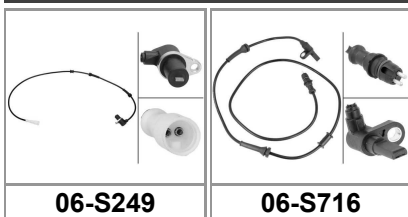

DELTA II (836_)						
1.4 i.e. , 1.6 i.e. , 1.8 i.e. , 1.9 TD				06/93-08/99	09/1995 →	06-S249
1.8				02/96-09/99	835/836C4.000, 836A6.000	06-S249
2.0 16V				06/93-08/99	09/1995 →; → 12/1995	06-S249
2.0 16V Turbo				06/93-08/99	09/1995 →; → 09/1996	06-S249
2.0 16V Turbo				07/96-08/99	09/1996 →	06-S249
DELTA III (844_)						
1.4				09/08-08/14	L=981; → 07/2010	06-S777
1.4, 1.4 16V, 1.4 Bifuel, 1.6 D Multijet, 1.8, 1.9 D Multijet, 2.0 D Multijet				08/08-08/14	L=981	06-S777
LYBRA (839_)						
1.6			⊕	10/00-10/05	→ 08/2002; 182 B6.000	06-S716
1.6			⊖	10/00-10/05	L=1080; → 08/2002; 182B6.000	06-S781
1.6 16V			⊕	07/99-10/05	10/1999 →; → 08/2002; 182 B6.000	06-S716
1.6 16V			⊖	07/99-10/05	L=1080; 10/1999 →; → 08/2002; 182B6.000	06-S781
1.8 16V			⊕	07/99-10/05	10/1999 →; → 08/2002	06-S716
1.8 16V			⊖	07/99-10/05	L=1080; 10/1999 →; → 08/2002	06-S781
1.9 JTD			⊕	07/99-09/00	10/1999 →; AR32302	06-S716
1.9 JTD			⊕	05/01-10/05	06/2001 →; → 08/2002	06-S716
1.9 JTD , 2.0 20V , 2.4 JTD			⊖	07/99-05/02	L=1080	06-S781
1.9 JTD , 2.4 JTD			⊕	09/00-05/02		06-S716
1.9 JTD, 2.0 20V , 2.4 JTD			⊖	09/00-10/05	L=1080; → 08/2002	06-S781
2.0 20V			⊕	07/99-09/00	10/1999 →	06-S716
2.0 20V			⊕	09/00-10/05	10/2000 →; → 08/2002	06-S716
2.4 JTD			⊕	07/99-02/01	10/1999 →; → 09/2000	06-S716
2.4 JTD			⊖	07/99-02/01	L=1080; → 09/2000	06-S781
2.4 JTD			⊕	05/02-10/05	06/2002 →; → 08/2002	06-S716
3.8 AWD			⊕	10/01-10/05	→ 05/2002	06-S716
3.8 AWD			⊖	10/01-10/05	L=1080; → 05/2002	06-S781
LYBRA SW (839_)						
1.6			⊕	10/00-10/05	→ 08/2002	06-S716
1.6 16V			⊕	07/99-10/05	10/1999 →; → 08/2002; 182 B6.000	06-S716
1.6 16V			⊖	07/99-10/05	L=1080; 10/1999 →; → 08/2002; 182B6.000	06-S781
1.6, 1.9 JTD, 2.0 20V , 2.4 JTD			⊖	09/00-10/05	L=1080; → 08/2002	06-S781
1.8 16V			⊕	07/99-10/05	10/1999 →; → 08/2002	06-S716
1.8 16V			⊖	07/99-10/05	L=1080; 10/1999 →; → 08/2002	06-S781
1.9 JTD			⊕	05/01-10/05	06/2001 →; → 08/2002	06-S716
1.9 JTD , 2.0 20V			⊕	07/99-09/00	10/1999 →	06-S716
1.9 JTD , 2.0 20V , 2.4 JTD			⊖	07/99-05/01	L=1080	06-S781