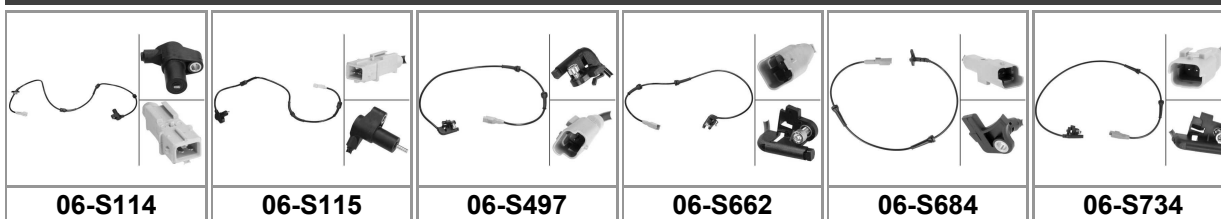

307 SW (3H)							
1.6 HDI 90, 2.0 16V					03/05-	L=770; → 07/2007	06-S662
1.6 HDI 90, 2.0 16V					03/05-	08/2007 →	06-S734
2.0 16V					03/02-	Bosch System 8.1; L=770; → 05/2005	06-S662
2.0 16V, 2.0 HDI 110, 2.0 HDi 135, 2.0 HDI 90					03/02-	L=900; → 05/2005	06-S497
2.0 HDI 110, 2.0 HDi 135, 2.0 HDI 90					03/02-	L=770; → 05/2005	06-S662
308 (4A_, 4C_)							
1.4 16V, 1.6, 1.6 16V, 1.6 BioFlex, 1.6 GTi, 1.6 HDi, 2.0 HDi					09/07-	L=645	06-S684
1.4 16V, 1.6, 1.6 16V, 1.6 BioFlex, 1.6 GTi, 1.6 HDi, 2.0 Bioflex, 2.0 HDi					09/07-01/12		06-S734
308 CC							
1.6 16V					06/09-	L=645; 09/2009 →	06-S684
1.6 16V, 1.6 HDi, 1.6 THP, 2.0 HDi					04/09-	L=645	06-S684
1.6 16V, 1.6 HDi, 1.6 THP, 2.0 CVVT, 2.0 HDi					04/09-11/14		06-S734
308 SW							
1.4 16V, 1.6 16V, 1.6 Bioflex, 1.6 HDi, 2.0 Bioflex, 2.0 HDi					09/07-	L=645	06-S684
1.4 16V, 1.6 16V, 1.6 Bioflex, 1.6 HDi, 2.0 Bioflex, 2.0 HDi					09/07-		06-S734
406 (8B)							
1.6, 1.8 16V, 2.0 16V, 2.0 16V HPi, 2.0 HDi 110, 2.2, 2.2 HDi, 3.0 24V, 3.0 V6					11/95-06/04		06-S114
1.8					05/97-05/04	09/1997 →	06-S114
1.9 TD, 2.0 Turbo, 2.1 TD 12V					01/96-05/04	→ 03/1999	06-S114
2.0 16V, 2.0 HDI 90					01/99-05/04	04/1999 →	06-S114
2.0 HDI 110					06/98-08/01	10/1998 →	06-S114
1.6, 1.8 16V, 2.0 16V, 2.0 16V HPi, 2.0 HDi 110, 2.2, 2.2 HDi, 3.0 24V, 3.0 V6					11/95-06/04		06-S115
1.8					05/97-05/04	09/1997 →	06-S115
1.9 TD, 2.0 Turbo, 2.1 TD 12V					01/96-05/04	→ 03/1999	06-S115
2.0 16V, 2.0 HDI 90					01/99-05/04	04/1999 →	06-S115
2.0 HDI 110					06/98-08/01	10/1998 →	06-S115
406 Break (8E/F)							
1.8					05/97-10/04	09/1997 →; → 06/2004	06-S114
1.8 16V, 2.0 16V, 2.0 16V HPi, 2.0 HDi 110, 2.2, 2.2 HDi, 3.0 24V, 3.0 V6					10/96-10/04	→ 06/2004	06-S114
1.8 16V, 2.0 HDI 110					10/96-04/04		06-S114
1.9 D, 1.9 TD, 2.0 Turbo, 2.1 TD 12V					10/96-10/04	→ 03/1999	06-S114
2.0 16V					01/99-10/00	04/1999 →	06-S114
2.0 HDI 90					02/99-10/04	04/1999 →; → 06/2004	06-S114
1.8					05/97-10/04	09/1997 →; → 06/2004	06-S115