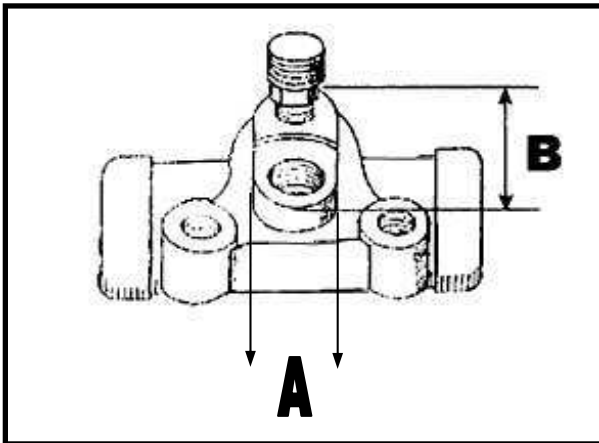

WHEEL CYLINDER DESCRIPTION