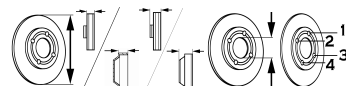

P/N

ESPACE Mk III (JE0_)

2.2 dCi (95kW)	10/00-10/02	●	BS-7956	V	305	28	44	61	5/7
3.0 V6 24V (140kW) {07/2000 →}	10/98-10/02	●	BS-7956	V	305	28	44	61	5/7
2.2 12V TD (83kW), 2.2 dCi (95kW)	11/96-10/02	●	BS-5790	S	265	10.5	54.3	66	5/7

ESPACE Mk IV (JK0/1_)

1.9 dCi (85kW), 1.9 dCi (88kW), 2.0 (100kW), 2.0 (125kW), 2.0 (98kW), 2.0 dCi (96kW), 2.0 Turbo (120kW)	11/02-02/05	●	BS-7960	V	308	28	47	61	5/7
1.9 dCi (88kW), 2.0 (100kW), 2.0 (125kW), 2.0 dCi (110kW), 2.0 dCi (127kW), 2.0 Turbo (120kW), 2.2 dCi (102kW), 2.2 dCi (110kW), 3.0 dCi (130kW), 3.0 dCi (133kW), 3.5 V6 (177kW)	11/02-	●	BS-8272	V	324	28	47	61	5/7
1.9 dCi (88kW), 2.0 (100kW), 2.0 (125kW), 2.0 dCi (110kW), 2.0 dCi (127kW), 2.0 Turbo (120kW), 2.2 dCi (102kW), 2.2 dCi (110kW), 3.0 dCi (130kW), 3.0 dCi (133kW), 3.5 V6 (177kW)	11/02-	●	BS-7958	V	324	28	47	61	5/7
1.9 dCi (85kW), 1.9 dCi (88kW), 2.0 (100kW), 2.0 (125kW), 2.0 (98kW), 2.0 dCi (110kW), 2.0 dCi (127kW), 2.0 dCi (96kW), 2.0 Turbo (120kW), 2.2 dCi (102kW), 2.2 dCi (110kW), 3.0 dCi (130kW), 3.0 dCi (133kW), 3.5 V6 (177kW) {without wheel bearing}	11/02-02/05	●	BS-9032	S	300	11	84.6	52.3	5/5
2.0 (100kW) {05/2004 →; without ABS sensor ring, without wheel bearing}	11/02-	●	BS-8076	S	300	11	82.2	52.1	5/5
2.0 dCi (110kW), 2.0 dCi (127kW), 2.2 dCi (102kW) {04/2006 →; without ABS sensor ring, without wheel bearing}	01/06-	●	BS-8076	S	300	11	82.2	52.1	5/5
2.0 dCi (96kW) {08/2006 →; without ABS sensor ring, without wheel bearing}	01/06-	●	BS-8076	S	300	11	82.2	52.1	5/5
2.2 dCi (110kW), 3.0 dCi (130kW), 3.0 dCi (133kW), 3.5 V6 (177kW) {without ABS sensor ring, without wheel bearing}	11/02-	●	BS-8076	S	300	11	82.2	52.1	5/5
All Models {with integrated ABS sensor, with integrated sensor ring; ☺ ; ☻}	11/02-02/05	●	702976B S4	S	300	11	84,6		5/5

FLUENCE (L30_)

1.5 dCi (63kW), 1.5 dCi (66kW), 1.5 dCi (78kW), 1.5 dCi (81kW), 1.6 16V (81kW), 2.0 16V (103kW), Z.E. (70kW)	02/10-	●	BS-8304	V	280	24	44	68	5/7
1.6 16V (82kW) {→ 06/2013}	02/10-	●	BS-8304	V	280	24	44	68	5/7
1.5 dCi (63kW), 1.5 dCi (66kW), 1.5 dCi (81kW), 1.5 dCi (70kW), 1.6 16V (81kW), 1.6 16V (82kW), 1.6 dCi (96kW), 2.0 16V (103kW), Z.E. (70kW) {with integrated ABS sensor, with integrated sensor ring; ☺ ; ☻}	02/10-	●	702983B S4	S	260	8	86.2		5/5
1.5 dCi (78kW) {11/2009 →; with integrated ABS sensor, with integrated sensor ring; ☺ ; ☻}	02/10-	●	702983B S4	S	260	8	86.2		5/5
Z.E. (70kW) {with integrated ABS sensor, with integrated sensor ring; ☺ ; ☻}	02/12-	●	702976B S7	S	274	11	86.2		5/5

FUEGO (136_)

1.4 TL/GTL (47kW) {→ 12/1983}	02/80-10/85	●	BS-0770	S	237.6	12	46	60	4/6
1.6 Turbo (97kW) {01/1984 →}	08/83-10/85	●	BS-2040	V	259	20	46.3	61	4/6
2.1 TD (65kW) {ch.0003901→}	08/82-10/85	●	BS-2040	V	259	20	46.3	61	4/6
1.6 Turbo (97kW) {01/1984 →}	08/83-10/85	●	BS-1610	S	254	12	54.3	66	4/6

GRAND SCÉNIC II (JM0/1_)