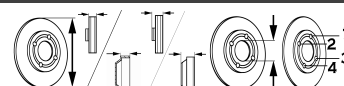

P/N

ESCORT Mk VI Convertible (ALL)

1.4 (52kW), 1.4 i (55kW), 1.6 16V XR3i (66kW), 1.6 i 16V (65kW), 1.8 16V XR3i (77kW)	12/92-01/95	●	BS-0960	V	240	20	43	63.6	4/5
1.6 16V XR3i (66kW), 1.8 16V XR3i (77kW), 1.8 16V XR3i (96kW)	12/92-01/95	●	BS-2130	V	260	24	44	63.54	4/4
1.6 16V XR3i (66kW), 1.8 16V XR3i (77kW), 1.8 16V XR3i (96kW)	12/92-01/95	●	BS-2500	S	270	10	62.7	63.6	4/4
1.6 i 16V (65kW) {ABS}	02/94-01/95	●	BS-2500	S	270	10	62.7	63.6	4/4

ESCORT Mk VI Estate (GAL)

1.3 (44kW), 1.4 (52kW), 1.4 (55kW), 1.6 i 16V (65kW), 1.6 i 16V (66kW), 1.8 D (44kW), 1.8 i 16V (77kW)	09/92-01/95	●	BS-0960	V	240	20	43	63.6	4/5
1.8 TD (66kW) {08/1993 →}	02/93-01/95	●	BS-0960	V	240	20	43	63.6	4/5
1.6 i 16V (65kW), 1.6 i 16V (66kW), 1.8 D (44kW), 1.8 i 16V (77kW), 1.8 i 16V (96kW), 1.8 TD (66kW) {ABS}	09/92-01/95	●	BS-2500	S	270	10	62.7	63.6	4/4

ESCORT Mk VI Saloon (GAL)

1.3 (44kW)	08/93-01/95	●	BS-0940	S	239	10	42.5	63.5	4/5
1.3 (44kW) {ABS}	08/93-01/95	●	BS-0960	V	240	20	43	63.6	4/5
1.4 (52kW), 1.4 (55kW), 1.6 i 16V (65kW), 1.6 i 16V (66kW), 1.8 D (44kW), 1.8 i 16V (77kW), 1.8 TD (66kW)	08/93-01/95	●	BS-0960	V	240	20	43	63.6	4/5
1.3 (44kW) {ABS; without ABS sensor ring, without wheel bearing}	08/93-01/95	●	BT-1370		216	44	76	50.3	
1.6 i 16V (65kW), 1.6 i 16V (66kW), 1.8 D (44kW), 1.8 i 16V (77kW), 1.8 TD (66kW) {ABS}	08/93-01/95	●	BS-2500	S	270	10	62.7	63.6	4/4

ESCORT Mk VII (GAL, AAL, ABL)

1.3 (44kW)	01/95-10/98	●	BS-0940	S	239	10	42.5	63.5	4/5
1.3 (44kW) {ABS}	01/95-10/98	●	BS-0960	V	240	20	43	63.6	4/5
1.4 (55kW), 1.6 16V (66kW), 1.6 16V 4x4 (66kW), 1.6 i 16V (65kW), 1.8 16V (77kW), 1.8 D (44kW), 1.8 TD (66kW), 1.8 Turbo D (51kW)	01/95-10/98	●	BS-0960	V	240	20	43	63.6	4/5
1.8 16V (85kW) {01/1996 →}	01/95-10/98	●	BS-0960	V	240	20	43	63.6	4/5
RS 2000 (110kW), RS 2000 4x4 (110kW)	02/95-10/98	●	BS-2130	V	260	24	44	63.54	4/4
RS Cosworth 4x4 (162kW)	02/95-10/98	●	BS-7670	V	278	24	35.2	63.7	4/4
1.3 (44kW), 1.4 (55kW), 1.6 16V (66kW), 1.6 16V 4x4 (66kW), 1.6 i 16V (65kW) {ABS; 02/1995 →; without ABS sensor ring, without wheel bearing}	01/95-10/98	●	BT-1370		216	44	76	50.3	
1.6 16V (66kW), 1.6 16V 4x4 (66kW), 1.6 i 16V (65kW), 1.8 16V (77kW), 1.8 D (44kW), 1.8 TD (66kW) {ABS; 02/1995 →}	01/95-10/98	●	BS-2500	S	270	10	62.7	63.6	4/4
1.8 16V (85kW) {01/1996 →}	01/95-10/98	●	BS-2500	S	270	10	62.7	63.6	4/4
1.8 D (44kW) {ABS; → 01/1995}	01/95-12/96	●	BS-2500	S	270	10	62.7	63.6	4/4
1.8 Turbo D (51kW) {ABS}	12/95-10/98	●	BS-2500	S	270	10	62.7	63.6	4/4
RS 2000 (110kW), RS 2000 4x4 (110kW)	02/95-10/98	●	BS-2500	S	270	10	62.7	63.6	4/4

ESCORT Mk VII Convertible (ALL)