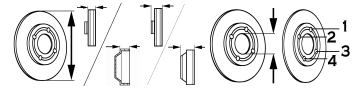

P/N

400 Bus

All Models	11/95-10/98	●	BS-6900	S	276	14.3	53.3	82.7	5/5

400 Platform/Chassis

All Models	11/95-10/96	●	BS-6900	S	276	14.3	53.3	82.7	5/5

MAXUS Bus

2.5 CDi (70kW), 2.5 CDi (88kW) {⊙ [in]: 15}	02/05-12/09	●	BS-8356	V	278	24	72.2	72	5/6
2.5 CDi (70kW), 2.5 CDi (88kW) {⊙ [in]: 16}	02/05-12/09	●	BS-8424	V	294	24	70.7	80	5/6

MAXUS Van

2.5 CDi (70kW) {⊙ [in]: 15}	02/05-12/08	●	BS-8356	V	278	24	72.2	72	5/6
2.5 CDi (70kW) {⊙ [in]: 16}	02/05-12/08	●	BS-8424	V	294	24	70.7	80	5/6

SHERPA Bus (AS)

1.7 (54kW), 1.8 D (48kW)	03/74-12/82	●	BS-6900	S	276	14.3	53.3	82.7	5/5

SHERPA Bus (FR)

1.6 (48kW), 1.8 (50kW), 2.0 (64kW), 2.6 D (59kW), 3.5 (103kW)	01/83-09/88	●	BS-6900	S	276	14.3	53.3	82.7	5/5