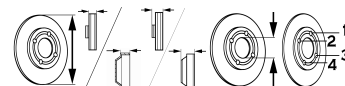

BRAKE DISCS

AND

BRAKE DRUMS

P/N

500 (312)

1.4 Abarth (103kW), 1.4 Abarth (118kW), 1.4 Abarth (99kW)	08/08-	●	BS-1100	S	240	11	40	59	4/6
---	--------	---	----------------	---	-----	----	----	----	-----

500 (312)