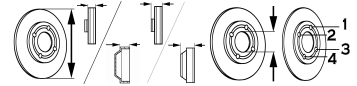

P/N

ADAM

All Models	10/12-	●	BS-7664	C	V	257	22	40,5	60	4/8

AGILA (A) (H00)

All Models {ch.→3G002367}	09/00-12/07	●	BS-6350	S		247	12	44.2	60	4/6
All Models {ch.3G002368→}	09/00-12/07	●	BS-8136	V		253	17	49	60	4/8
1.0 12V (43kW), 1.2 16V (55kW) {ABS; ch.→2G999999}	09/00-12/07	●	BT-1510			208	34.5	63		4/4
1.0 12V (43kW), 1.2 16V (55kW) {ABS; ch.→2G999999}	09/00-12/07	●	BT-1400			208	34.5	63		4/4

AGILA (B) (H08)

1.0 (48kW), 1.2 (63kW), 1.3 CDTI (55kW)	04/08-	●	BS-8452	V		252	20	40	60	4/8

ANTARA

2.0 CDTI (110kW), 2.4 (104kW) {07/2006 →}	05/06-	●	BS-8490	V		296	29	51.6	70.7	5/6
2.0 CDTI (93kW), 2.4 (103kW), 3.2 V6 (167kW)	03/07-	●	BS-8490	V		296	29	51.6	70.7	5/6
2.0 CDTI (110kW), 2.4 (104kW) {07/2006 →}	05/06-	●	BS-8492	V		303	20	71.6	70.7	5/7
2.0 CDTI (93kW), 2.4 (103kW), 3.2 V6 (167kW)	03/07-	●	BS-8492	V		303	20	71.6	70.7	5/7

AMPERA

All Models {Ø [in]: 16}	11/11-	●	BS-8316	C	V	300	26	45.5	70.7	5/6
All Models {for vehicles with electric handbrake}	11/11-	●	BS-8318	C	S	292.2	12	45	70.7	5/6

ARENA Bus

All Models {03/1998 → 09/2001}	01/97-12/01	●	BS-1570	V		252.5	24	53.4	76	6/6

ARENA Combi (THB)

All Models	03/98-08/01	●	BS-1570	V		252.5	24	53.4	76	6/6

ARENA Box

All Models {03/1998 → 09/2001}	01/97-12/01	●	BS-1570	V		252.5	24	53.4	76	6/6

ARENA Box (TB, TF)

All Models	03/98-08/01	●	BS-1570	V		252.5	24	53.4	76	6/6

ASCONA A (81_, 86_, 87_, 88_)

1.2 S (44kW), 1.6 N (50kW), 1.6 S (59kW), 1.9 SR (66kW) {ch.52512051→ 09/1974}	10/70-08/75	●	BS-1270	S		246	12.5	55.5	73	4/4
All Models {ch.→52512050}	10/70-08/75	●	BS-0760	S		238	11	55.5	73	4/4
1.2 S (44kW), 1.6 N (44kW)	04/72-08/75	●	BT-0130			242	52.5	65		4/5
1.6 N (50kW) {ch.2453081→}	10/70-02/75	●	BT-0130			242	52.5	65		4/5

ASCONA A Voyage (84_, 89_)

1.6 N (50kW), 1.6 S (59kW), 1.9 SR (66kW) {ch.52512051→ 09/1974}	10/70-02/75	●	BS-1270	S		246	12.5	55.5	73	4/4
All Models {ch.→52512050}	10/70-08/75	●	BS-0760	S		238	11	55.5	73	4/4
1.6 N (50kW)	10/70-02/75	●	BT-0130			242	52.5	65		4/5

ASCONA B (81_, 86_, 87_, 88_)

1.2 (40kW), 1.2 S (44kW)	09/75-02/79	●	BS-1270	S		246	12.5	55.5	73	4/4
1.3 N (44kW), 1.3 S (55kW), 1.6 N (44kW), 1.6 S (55kW), 1.9 N (55kW), 1.9 S (66kW), 2.0 D (43kW), 2.0 E (81kW), 2.0 N (66kW), 2.0 S (74kW), 2.4 400 (106kW) {→ 07/1981}	09/75-08/81	●	BS-1270	S		246	12.5	55.5	73	4/4
1.2 (40kW), 1.2 S (44kW), 1.3 N (44kW), 1.6 N (44kW)	09/75-08/81	●	BT-0130			242	52.5	65		4/5

ASCONA C (81_, 86_, 87_, 88_)

1.3 N (44kW), 1.3 S (55kW), 1.6 (55kW), 1.6 (60kW), 1.6 D (40kW), 1.6 i (55kW), 1.6 i CAT (55kW), 1.6 S (66kW), 1.8 (62kW), 1.8 E (74kW), 1.8 i (85kW)	09/81-08/88	●	BS-0590	S		236	12.5	41	60	4/7
1.8 (62kW), 1.8 E (74kW), 1.8 i (85kW), 2.0 i (74kW), 2.0 i (85kW), 2.0 i CAT (85kW)	09/82-08/88	●	BS-0610	V		236.3	19.9	41	60	4/7
2.0 i GT (95kW) {10/1987 →}	03/87-08/88	●	BS-1780	V		256	24	41	60	4/7
1.3 N (44kW), 1.3 S (55kW), 1.6 (55kW), 1.6 (60kW), 1.6 D (40kW), 1.6 i (55kW), 1.6 i CAT (55kW), 1.6 S (66kW), 1.8 (62kW), 1.8 E (74kW), 1.8 i (85kW), 2.0 i (74kW), 2.0 i (85kW), 2.0 i CAT (85kW), 2.0 i GT (95kW)	09/81-08/88	●	BT-0130			242	52.5	65		4/5

ASCONA C Hatchback (84_, 89_)