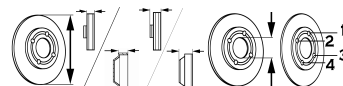

P/N

DS3 Convertible

1.2 VTi 110 (81kW), 1.6 BlueHDi 100 (73kW), 1.6 HDi 120 (88kW), 1.6 THP 150 (110kW), 1.6 THP 165 (121kW)	01/13-07/15	●	BS-6030	V	283	26	34,2	66	4/6
1.2 VTi 110 (81kW), 1.6 BlueHDi 100 (73kW), 1.6 THP 165 (121kW)	07/14-07/15	●	BS-6020	V	266	22	34	66	4/6
1.2 VTi 82 (60kW), 1.6 HDi 90 (69kW), 1.6 THP 155 (115kW), 1.6 VTi 120 (88kW) {03/2013 →}	01/13-07/15	●	BS-6020	V	266	22	34	66	4/6
1.2 VTi 82 (60kW), 1.6 HDi 90 (69kW), 1.6 THP 155 (115kW), 1.6 VTi 120 (88kW) {03/2013 →}	01/13-07/15	●	BS-6030	V	283	26	34,2	66	4/6
1.2 VTi 82 (60kW), 1.6 BlueHDi 100 (73kW), 1.6 HDi 120 (88kW), 1.6 HDi 90 (69kW), 1.6 Racing (152kW), 1.6 THP 150 (110kW), 1.6 THP 155 (115kW), 1.6 VTi 120 (88kW) {with integrated ABS sensor, with integrated wheel bearing; ⊕ ; ⊕}	01/13-07/15	●	602883B S1	S	249	9	69,2		4/4

DS4

1.2 (96kW), 1.6 BlueHDi 120 (88kW), 1.6 HDi 110 (81kW), 1.6 HDi 110 (82kW), 1.6 HDi 115 (84kW), 1.6 HDi 90 (68kW), 1.6 THP 155 (115kW), 1.6 VTi 120 (88kW), 2.0 HDi 165 (120kW)	04/11-07/15	●	BS-6030	V	283	26	34,2	66	4/6
1.6 THP 200 (147kW), 2.0 HDi 165 (120kW)	04/11-07/15	●	BS-9254	V	340	30	34,2	71	4/6
2.0 BlueHDi 180 (133kW), 2.0 HDi 135 (100kW) {⊙ [in]: 19}	09/11-07/15	●	BS-9254	V	340	30	34,2	71	4/6
1.2 (96kW), 1.6 (121kW), 1.6 BlueHDi 120 (88kW), 1.6 HDi 110 (81kW), 1.6 HDi 110 (82kW), 1.6 HDi 115 (84kW), 1.6 HDi 90 (68kW), 1.6 THP 155 (115kW), 1.6 THP 160 (120kW), 1.6 THP 200 (147kW), 1.6 VTi 120 (88kW), 2.0 BlueHDi 150 (110kW), 2.0 BlueHDi 180 (133kW), 2.0 HDi 135 (100kW), 2.0 HDi 165 (120kW) {with integrated ABS sensor, with integrated wheel bearing; ⊕ ; ⊕}	04/11-07/15	●	602745B S2	S	268	12	73,2		4/4
1.2 (96kW), 1.6 BlueHDi 120 (88kW), 2.0 BlueHDi 150 (110kW), 2.0 BlueHDi 180 (133kW) {⊙ [in]: 19}	07/14-07/15	●	BS-9164	S	290	12	35	71,1	4/6
1.6 (121kW) {04/2012 →; ⊙ [in]: 19; for vehicles with electric handbrake}	01/12-07/15	●	BS-9164	S	290	12	35	71,1	4/6
1.6 HDi 110 (81kW), 1.6 HDi 110 (82kW), 1.6 HDi 115 (84kW), 1.6 HDi 90 (68kW), 1.6 THP 155 (115kW), 1.6 THP 160 (120kW), 1.6 THP 200 (147kW), 1.6 VTi 120 (88kW), 2.0 HDi 135 (100kW), 2.0 HDi 165 (120kW) {⊙ [in]: 19; for vehicles with electric handbrake}	04/11-07/15	●	BS-9164	S	290	12	35	71,1	4/6
1.6 HDi 110 (81kW), 1.6 HDi 110 (82kW), 1.6 HDi 115 (84kW), 1.6 HDi 90 (68kW), 1.6 THP 155 (115kW), 1.6 THP 160 (120kW), 1.6 VTi 120 (88kW), 2.0 HDi 135 (100kW), 2.0 HDi 165 (120kW) {with integrated ABS sensor, with integrated wheel bearing; ⊕ ; ⊕}	04/11-07/15	●	602745B S1	S	249	9	73,2		4/4

DS5