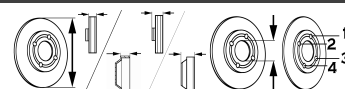

P/N

PRELUDE Mk II (AB)

All Models	11/83-04/87	●	BS-3710	V	231	19	49.6	61	4/8

PRELUDE Mk III (BA)

2.0 (84kW), 2.0 EX (80kW) {→ 09/1987}	04/87-01/92	●	BS-3710	V	231	19	49.6	61	4/8
2.0 (84kW), 2.0 EX (80kW) {10/1987 → 12/1991}	04/87-01/92	●	BS-3660	V	242	19	49.6	61	4/8
2.0 i EX 16V (101kW) {10/1987 → 12/1991}	04/87-01/92	●	BS-3670	V	262	21	51	64	4/8
2.0 i EX 16V (101kW), 2.0 i EX 16V (101kW)	04/86-12/87	●	BS-3670	V	262	21	51	64	4/8
2.0 i EX 16V (101kW), 2.0 i EX 16V (101kW)	04/86-12/87	●	BS-3660	V	242	19	49.6	61	4/8
2.0 i EX 16V (103kW) {→ 12/1991}	04/90-01/92	●	BS-3670	V	262	21	51	64	4/8
2.0 (84kW), 2.0 EX (80kW), 2.0 i EX 16V (101kW) {09/1987 → 12/1991}	04/87-01/92	●	BS-0830	S	238	10	48.4	61	4/8
2.0 i EX 16V (103kW) {→ 12/1991}	04/90-01/92	●	BS-0830	S	238	10	48.4	61	4/8
2.0 i EX 16V (101kW) {09/1987 →}	04/86-12/87	●	BS-0830	S	238	10	48.4	61	4/8

PRELUDE Mk IV (BB)

2.0 i 16V (98kW)	02/92-09/96	●	BS-6840	V	260	23	47.1	64.2	4/8
2.2 i 16V Vtec (136kW), 2.3 i 16V (118kW)	02/92-09/96	●	BS-6830	V	282	23	47.1	64.2	4/8
2.2 i 16V Vtec (136kW), 2.3 i 16V (118kW) {⊙ [in]: 15}	02/92-09/96	●	BS-7684	V	282	23	47.2	64	4/8
All Models	02/92-09/96	●	BS-7506	S	260	10	43.2	64.2	4/8

PRELUDE Mk V (BB)

2.0 16V (98kW) {→ 12/2001}	10/96-10/00	●	BS-6840	V	260	23	47.1	64.2	4/8
2.2 16V (136kW) {→ 12/2001}	10/96-10/00	●	BS-5860	V	282	23	47	70	5/9
2.2 16V (147kW)	10/96-10/00	●	BS-5860	V	282	23	47	70	5/9
2.2 16V (136kW), 2.2 16V (147kW)	10/96-10/00	●	BS-8448	S	259.5	9	42.2	64.2	5/7

QUINTET (SU)

All Models {→ 12/1983}	02/80-12/84	●	BS-0410	S	231	12	49.5	61	4/8

S2000 (AP)

2.0 (177kW), 2.0 Vtec (184kW) {→ 09/2004}	06/99-	●	BS-8832	V	300	25	39.7	70.2	5/9
2.0 (177kW), 2.0 Vtec (184kW) {→ 09/2004}	06/99-	●	BS-8854	S	282	12	39.7	64.2	5/9

SHUTTLE (RA)

2.2 16V (110kW) {01/1995 → 12/1997}	10/94-02/98	●	BS-5860	V	282	23	47	70	5/9
2.3 16V (110kW)	10/97-06/04	●	BS-5860	V	282	23	47	70	5/9
3.0 (154kW) {01/1998 → 05/2001}	10/97-06/04	●	BS-5860	V	282	23	47	70	5/9
2.3 16V (110kW)	10/97-06/04	●	BS-7504	S	282	9	61.1	70.2	5/10

STREAM (RN)

All Models	05/01-	●	BS-7678	V	282	23	47.2	64	5/9
2.0 16V (115kW)	05/01-	●	BS-8404	S	282	12	58.4	64.2	5/10