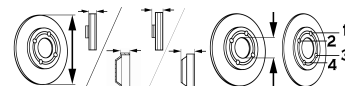

P/N

9-3 (YS3F)

1.8t (110kW), 1.8t BioPower (110kW), 1.9 TiD (110kW), 1.9 TiD (88kW), 1.9 TTiD (118kW), 1.9 TTiD (132kW), 1.9 TTiD (96kW), 2.0 t (129kW), 2.0 t (177kW), 2.0 t BioPower (120kW), 2.0 t BioPower (129kW), 2.0 t BioPower (145kW), 2.2 TiD (92kW) {→ 06/2012; ● [in]: 15}	09/02-	●	BS-7908	C V	285	25	42	70	5/8
1.8t BioPower (110kW), 1.9 TiD (110kW), 1.9 TiD (88kW), 1.9 TTiD (118kW), 1.9 TTiD (132kW), 1.9 TTiD (96kW), 2.0 t (120kW), 2.0 t (129kW), 2.0 t (154kW), 2.0 t (162kW), 2.0 t (177kW), 2.0 t BioPower (120kW), 2.0 t BioPower (129kW), 2.0 t BioPower (145kW), 2.0 t BioPower XWD (120kW), 2.0 t BioPower XWD (154kW), 2.0 t BioPower XWD (162kW), 2.0 t XWD (120kW), 2.0 t XWD (162kW), 2.0 t XWD (177kW), 2.0 Turbo XWD (154kW), 2.2 TiD (92kW), 2.8 Turbo V6 (184kW), 2.8 Turbo V6 (203kW), 2.8 Turbo V6 XWD (206kW) {→ 06/2012; ● [in]: 17}	09/02-	●	BS-9076	V	345	30	45.3	70	5/8
1.8 i (90kW) {03/2004 → 06/2012; ● [in]: 15}	01/04-	●	BS-7908	C V	285	25	42	70	5/8
1.8 i (90kW) {03/2004 → 06/2012; ● [in]: 17}	01/04-	●	BS-9076	V	345	30	45.3	70	5/8
1.8 i (90kW), 1.9 TiD (110kW), 1.9 TiD (88kW), 2.2 TiD (92kW) {● [in]: 16, 17}	09/02-	●	BS-7918	C V	302	28	45	70	5/8
2.0 t (129kW)	09/02-	●	BS-7918	C V	302	28	45	70	5/8
2.0 t (154kW)	09/02-	●	BS-7912	C V	314	28	45.2	70	5/8
2.0 t (154kW), 2.8 Turbo V6 (184kW) {→ 12/2005; ● [in]: 16}	09/02-	●	BS-7918	C V	302	28	45	70	5/8
2.8 Turbo V6 (169kW), 2.8 Turbo V6 (188kW) {04/2008 → 06/2012; ● [in]: 17}	03/05-	●	BS-9076	V	345	30	45.3	70	5/8
1.8t (110kW), 1.8t BioPower (110kW), 1.9 TTiD (118kW), 1.9 TTiD (132kW), 1.9 TTiD (96kW), 2.0 t (120kW), 2.0 t (129kW), 2.0 t (154kW), 2.0 t (162kW), 2.0 t (177kW), 2.0 t BioPower (120kW), 2.0 t BioPower (129kW), 2.0 t BioPower (145kW), 2.0 Turbo XWD (154kW), 2.8 Turbo V6 (184kW), 2.8 Turbo V6 (203kW) {→ 06/2012; ● [in]: 15}	09/02-	●	BS-7914	C S	278	12	41.5	65.5	5/8
1.8t (110kW), 1.8t BioPower (110kW), 1.9 TTiD (118kW), 1.9 TTiD (132kW), 1.9 TTiD (96kW), 2.0 t (120kW), 2.0 t (162kW), 2.0 t (177kW), 2.0 t BioPower (120kW), 2.0 t BioPower (129kW), 2.0 t BioPower (145kW), 2.0 Turbo XWD (154kW), 2.8 Turbo V6 (184kW), 2.8 Turbo V6 (203kW) {→ 06/2012; ● [in]: 16}	09/02-	●	BS-7916	C V	292	20	41.5	65.5	5/8
1.8 i (90kW), 1.9 TiD (110kW), 1.9 TiD (88kW), 2.2 TiD (92kW) {● [in]: 15}	09/02-	●	BS-7914	C S	278	12	41.5	65.5	5/8
1.8 i (90kW), 1.9 TiD (110kW), 1.9 TiD (88kW), 2.2 TiD (92kW) {● [in]: 16, 17}	09/02-	●	BS-7916	C V	292	20	41.5	65.5	5/8
2.0 t (129kW), 2.0 t (154kW)	09/02-	●	BS-7916	C V	292	20	41.5	65.5	5/8
2.8 Turbo V6 (169kW), 2.8 Turbo V6 (188kW) {04/2008 → 06/2012; ● [in]: 15}	03/05-	●	BS-7914	C S	278	12	41.5	65.5	5/8
2.8 Turbo V6 (169kW), 2.8 Turbo V6 (188kW) {04/2008 → 06/2012; ● [in]: 16}	03/05-	●	BS-7916	C V	292	20	41.5	65.5	5/8

9-3 Cabriolet (YS3D)