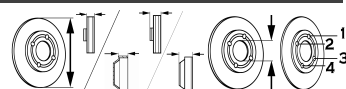

P/N

19 Mk II Saloon (L53_)

1.8 (79kW), 1.8 (81kW), 1.8 (79kW), 1.8 16V (99kW)	04/92-12/95	●	BS-6400	V	259	20.6	41	61	4/6
1.9 D (47kW) {05/1992 →}	04/92-12/95	●	BS-0670	S	237.8	11.9	41	61	4/6
1.9 D (47kW) {ABS; 05/1992 → 12/1994}	04/92-12/95	●	BS-0800	V	238	20	41	61	4/6
1.9 D (47kW) {ABS}	04/92-12/95	●	BS-0670	S	237.8	11.9	41	61	4/6
1.9 D (47kW) {ABS; 05/1992 →}	04/92-12/95	●	BS-0800	V	238	20	41	61	4/6
1.9 dT (66kW) {ABS}	04/92-12/95	●	BS-6400	V	259	20.6	41	61	4/6
1.4 (43kW), 1.4 (55kW), 1.4 (59kW), 1.7 (54kW), 1.8 (65kW), 1.8 (66kW), 1.8 (79kW), 1.8 (81kW), 1.9 D (47kW), 1.9 dT (66kW)	04/92-12/95	●	BT-0140		208	53.5	83		4/4
1.7 (54kW), 1.8 (65kW), 1.8 (79kW), 1.8 (81kW), 1.8 16V (99kW), 1.9 D (47kW), 1.9 dT (66kW) {ABS; without ABS sensor ring}	04/92-12/95	●	BS-0750	S	238	8	74.6	52.3	4/4
1.8 (66kW), 1.8 (79kW), 1.9 D (47kW), 1.9 dT (66kW)	04/92-12/95	●	BT-1620		234	50.5	76	52	4/4
1.8 16V (99kW) {ABS}	04/92-12/95	●	BS-0730	S	238	8	74.6	52.3	4/4

19 Mk II Box (S53_)

1.2 (40kW)	03/92-12/95	●	BS-0670	S	237.8	11.9	41	61	4/6
1.9 dT (68kW) {ABS; → 12/1994}	03/92-12/95	●	BS-0800	V	238	20	41	61	4/6
1.9 dT (68kW) {ABS}	03/92-12/95	●	BS-0800	V	238	20	41	61	4/6
1.2 (40kW), 1.4 (59kW), 1.9 D (48kW)	03/92-12/95	●	BT-0140		208	53.5	83		4/4
1.9 dT (68kW)	03/92-12/95	●	BT-1620		234	50.5	76	52	4/4

20 (127_)

2.0 (76kW) {01/1981 →}	10/80-12/83	●	BS-1570	V	252.5	24	53.4	76	6/6
2.0 (80kW), 2.2 (85kW)	10/77-12/83	●	BS-1570	V	252.5	24	53.4	76	6/6

21 (B48_)

1.7 (54kW) {→ 05/1991}	09/89-10/92	●	BS-0800	V	238	20	41	61	4/6
1.7 (66kW) {→ 12/1993}	09/89-06/94	●	BS-0800	V	238	20	41	61	4/6
1.9 D (47kW) {→ 12/1992}	09/89-01/94	●	BS-0800	V	238	20	41	61	4/6
1.9 D (47kW) {04/1992 → 12/1993}	09/89-01/94	●	BS-0800	V	238	20	41	61	4/6
2.0 (88kW), 2.2 (79kW)	09/89-06/94	●	BS-2360	V	265	20.5	31.6	61	4/6
2.1 D (51kW) {→ 12/1993}	04/92-06/94	●	BS-1170	V	244	20.7	31.6	61	4/6
2.1 D (53kW) {04/1992 →}	09/89-12/92	●	BS-1170	V	244	20.7	31.6	61	4/6
2.1 Turbo-D (65kW) {→ 10/1992}	09/89-06/94	●	BS-1170	V	244	20.7	31.6	61	4/6
2.1 Turbo-D (65kW) {→ 12/1992}	09/89-06/94	●	BS-1170	V	244	20.7	31.6	61	4/6
2.1 Turbo-D (65kW) {04/1992 → 12/1992}	09/89-06/94	●	BS-1170	V	244	20.7	31.6	61	4/6

21 Box (S48_)

1.7 (65kW)	06/86-04/95	●	BS-0800	V	238	20	41	61	4/6
1.9 D (47kW) {01/1989 →}	06/86-08/94	●	BS-0800	V	238	20	41	61	4/6
2.1 D (49kW) {07/1986 →}	06/86-08/94	●	BS-1170	V	244	20.7	31.6	61	4/6

21 Savanna (K48_)