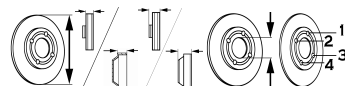

P/N

MOVANO Mk I (A) Chassis/Cab (ED, UD, HD)

All Models	10/98-05/10	●	BS-7948	S	305	12	66.7	90	5/6

MOVANO Mk I (A) Combi (JD)

1.9 DTI (59kW), 1.9 DTI (60kW), 2.2 DTI (66kW), 2.5 CDTI (74kW), 2.5 D (59kW), 2.5 DTI (84kW), 2.8 DTI (84kW) {⊙ [in]: 15}	10/98-05/10	●	BS-5670	C V	280	24	61.5	79.5	6/6
1.9 DTI (59kW), 1.9 DTI (60kW), 2.2 DTI (66kW), 2.5 CDTI (74kW), 2.5 D (59kW), 2.5 DTI (84kW), 2.8 DTI (84kW) {⊙ [in]: 16}	10/98-05/10	●	BS-6540	V	305.3	28	77.9	90	5/6
2.5 CDTI (107kW), 2.5 CDTI (88kW), 3.0 DTI (100kW)	02/03-05/10	●	BS-6540	V	305.3	28	77.9	90	5/6
All Models	10/98-05/10	●	BS-7948	S	305	12	66.7	90	5/6

MOVANO Mk I (A) Van (FD)

1.9 DTI (59kW), 1.9 DTI (60kW), 2.2 DTI (66kW), 2.5 CDTI (74kW), 2.5 D (59kW), 2.5 DTI (84kW), 2.8 TDI (84kW) {⊙ [in]: 15}	10/98-05/10	●	BS-5670	C V	280	24	61.5	79.5	6/6
1.9 DTI (59kW), 1.9 DTI (60kW), 2.2 DTI (66kW), 2.5 CDTI (74kW), 2.5 D (59kW), 2.5 DTI (84kW), 2.8 TDI (84kW) {⊙ [in]: 16}	10/98-05/10	●	BS-6540	V	305.3	28	77.9	90	5/6
2.5 CDTI (107kW), 2.5 CDTI (88kW), 3.0 DTI (100kW)	10/03-05/10	●	BS-6540	V	305.3	28	77.9	90	5/6
All Models	10/98-05/10	●	BS-7948	S	305	12	66.7	90	5/6

MOVANO Mk II (B) Chassis/Cab

2.3 CDTI [RWD] (107kW), 2.3 CDTI [RWD] (110kW), 2.3 CDTI [RWD] (74kW), 2.3 CDTI [RWD] (92kW), 2.3 CDTI FWD (110kW)	07/10-	●	BS-8682	V	302	28	69.8	90	5/6
2.3 CDTI [RWD] (107kW), 2.3 CDTI [RWD] (110kW), 2.3 CDTI [RWD] (74kW), 2.3 CDTI [RWD] (92kW)	07/10-	●	BS-8686	S	305	12	71.7	91	5/6

MOVANO Mk II (B) Combi

2.3 CDTI (107kW), 2.3 CDTI (110kW), 2.3 CDTI (74kW), 2.3 CDTI (92kW)	05/10-	●	BS-8682	V	302	28	69.8	90	5/6

MOVANO Mk II (B) VAN

2.3 CDTI [RWD] (110kW), 2.3 CDTI FWD (100kW), 2.3 CDTI FWD (110kW), 2.3 CDTI FWD (120kW), 2.3 CDTI FWD (81kW), 2.3 CDTI RWD (100kW), 2.3 CDTI RWD (120kW)	02/12-	●	BS-8682	V	302	28	69.8	90	5/6
2.3 CDTI [RWD] (110kW), 2.3 CDTI RWD (100kW), 2.3 CDTI RWD (120kW)	01/13-	●	BS-8686	S	305	12	71.7	91	5/6

NOVA

1.0 (33kW), 1.2 S (40kW), 1.3 S (51kW) {01/1983 →}	09/82-10/87	●	BS-0570	S	235.9	9.9	40.9	60	4/7
1.2 N (33kW), 1.3 i (44kW), 1.4 S (55kW), 1.5 D (37kW), 1.5 TD (49kW)	01/85-02/93	●	BS-0570	S	235.9	9.9	40.9	60	4/7
1.4 (44kW), 1.4 S (55kW) {09/1991 →}	01/90-02/93	●	BS-0590	S	236	12.5	41	60	4/7
1.4 (60kW) {ch.N4000001 →}	09/90-08/92	●	BS-0610	V	236.3	19.9	41	60	4/7
1.4 S (55kW) {ch.N4000001 → 10/1992}	01/90-02/93	●	BS-0610	V	236.3	19.9	41	60	4/7
1.5 D (37kW), 1.5 TD (49kW)	09/87-02/93	●	BS-0590	S	236	12.5	41	60	4/7
1.0 (33kW), 1.2 S (40kW), 1.3 S (51kW) {05/1983 →}	09/82-10/87	●	BT-0120		228	36	83.5		4/4
1.2 N (33kW), 1.3 i (44kW), 1.4 (44kW), 1.4 S (55kW), 1.5 D (37kW), 1.5 TD (49kW)	01/85-02/93	●	BT-0120		228	36	83.5		4/4
1.4 (60kW) {09/1991 →}	09/90-08/92	●	BT-0120		228	36	83.5		4/4

NOVA Hatchback