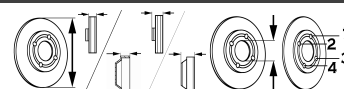

P/N

ESCORT '81 Express (AVA)

1.6 (61kW)	03/81-02/86	•	BS-7674	V	239.4	24	53.2	63.5	4/4
All Models	03/81-02/86	•	BS-0970	V	240	24	58.1	63.6	4/5
All Models	03/81-02/86	•	BS-0950	S	240	10	58.1	63.6	4/5

ESCORT '86 Express (AVF)

1.4 i (54kW), 1.6 (60kW), 1.8 D (44kW)	02/86-07/90	•	BS-7674	V	239.4	24	53.2	63.5	4/4
All Models	02/86-07/90	•	BS-0950	S	240	10	58.1	63.6	4/5
All Models	02/86-07/90	•	BS-0970	V	240	24	58.1	63.6	4/5

ESCORT '91 Express (AVL)

All Models {→ 12/1990}	07/90-12/94	•	BS-0970	V	240	24	58.1	63.6	4/5
All Models {→ 12/1990}	07/90-12/94	•	BS-0950	S	240	10	58.1	63.6	4/5
All Models {01/1991 →}	07/90-12/94	•	BS-0940	S	239	10	42.5	63.5	4/5
All Models {01/1991 →}	07/90-12/94	•	BS-0960	V	240	20	43	63.6	4/5
1.8 D (44kW) {ABS; 09/1990 →}	07/90-12/94	•	BS-2500	S	270	10	62.7	63.6	4/4

ESCORT '95 Box (AVL)

1.4 (54kW), 1.8 D (44kW), 1.8 Turbo D (51kW) {→ 12/1999}	01/95-06/01	•	BS-0940	S	239	10	42.5	63.5	4/5
1.4 (54kW), 1.8 D (44kW), 1.8 Turbo D (51kW) {→ 12/1999}	01/95-06/01	•	BS-0960	V	240	20	43	63.6	4/5
1.8 D (44kW) {ABS; 02/1995 → 02/1999}	01/95-	•	BS-2500	S	270	10	62.7	63.6	4/4
1.8 Turbo D (51kW) {ABS; → 07/2000}	12/95-06/01	•	BS-2500	S	270	10	62.7	63.6	4/4

ESCORT CLASSIC (AAL, ABL)

All Models	10/98-07/00	•	BS-0960	V	240	20	43	63.6	4/5
1.6 16V (66kW) {ABS; without ABS sensor ring, without wheel bearing}	10/98-07/00	•	BT-1370		216	44	76	50.3	
All Models {ABS}	10/98-07/00	•	BS-2500	S	270	10	62.7	63.6	4/4

ESCORT CLASSIC Turnier (ANL)

All Models	02/99-07/00	•	BS-0960	V	240	20	43	63.6	4/5
1.6 16V (66kW) {ABS; without ABS sensor ring, without wheel bearing}	02/99-07/00	•	BT-1370		216	44	76	50.3	
All Models {ABS}	02/99-07/00	•	BS-2500	S	270	10	62.7	63.6	4/4

ESCORT (AFH, ATH)

1100 (35kW), 1300 (40kW), 1300 (42kW), 1300 (53kW) {01/1975 →}	06/70-02/76	•	BS-1320	S	244	12.6	26.9	68.4	4/4

ESCORT Estate (ADH, AF)

1100 (32kW), 1100 (35kW), 1300 (42kW) {01/1975 →}	06/70-02/76	•	BS-1320	S	244	12.6	26.9	68.4	4/4

ESCORT Mk II (ATH)

1.1 (32kW), 1.1 (34kW), 1.1 (35kW), 1.3 (40kW), 1.3 (42kW), 1.3 (44kW), 1.3 (51kW) {08/1980 →}	12/74-08/80	•	BS-0950	S	240	10	58.1	63.6	4/5
1.1 (32kW), 1.1 (35kW), 1.3 (40kW), 1.3 (42kW), 1.3 (51kW), 1.6 RS (62kW) {01/1975 → 07/1980}	12/74-08/80	•	BS-1320	S	244	12.6	26.9	68.4	4/4
1.1 (34kW), 1.3 (44kW) {→ 07/1980}	06/75-08/80	•	BS-1320	S	244	12.6	26.9	68.4	4/4
1.6 RS (62kW) {08/1980 →}	12/74-08/80	•	BS-0970	V	240	24	58.1	63.6	4/5

ESCORT Mk II Estate

1.1 (32kW), 1.1 (35kW), 1.3 (40kW), 1.3 (42kW) {→ 07/1980}	04/75-07/81	•	BS-1320	S	244	12.6	26.9	68.4	4/4
1.1 (32kW), 1.1 (35kW), 1.3 (40kW), 1.3 (42kW) {08/1980 →}	04/75-07/81	•	BS-0950	S	240	10	58.1	63.6	4/5
1.3 (40kW)	04/75-01/79	•	BS-1320	S	244	12.6	26.9	68.4	4/4

ESCORT Mk III (GAA)