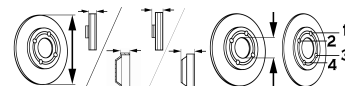

P/N

LANTRA Mk II (J-2)

1.5 12V (65kW), 1.6 16V (84kW), 1.6 i (66kW), 1.8 16V (94kW), 1.9 D (50kW), 2.0 16V (102kW)	11/95-09/00	●	BS-7704	V	242	19	37	86	4/8
1.5 12V (65kW), 1.6 16V (84kW), 1.6 i (66kW), 1.8 16V (94kW), 1.9 D (50kW), 2.0 16V (102kW) {05/1998 →}	11/95-09/00	●	BS-7688	V	257	24	45.5	69	4/6
1.5 12V (65kW), 1.6 i (66kW) {ABS; → 04/1998}	11/95-09/00	●	BS-3750	V	257	22	34	86	4/4
1.6 16V (84kW), 1.8 16V (94kW), 1.9 D (50kW), 2.0 16V (102kW) {→ 04/1998}	11/95-09/00	●	BS-3750	V	257	22	34	86	4/4
2.0 16V (102kW)	08/96-09/00	●	BS-8150	V	257	24	46.7	69	4/6
1.5 12V (65kW) {ABS; 01/1997 → 05/2000}	12/96-09/00	●	BS-6390	S	258	10	40.4	76	4/6
1.5 12V (65kW), 1.9 D (50kW) {→ 05/2000}	12/96-09/00	●	BT-1540		242	45	61	76	4/6
1.6 16V (84kW), 2.0 (100kW) {ABS}	11/95-09/00	●	BT-1540		242	45	61	76	4/6
1.6 i (66kW) {→ 02/1998}	11/95-09/00	●	BT-1540		242	45	61	76	4/6
1.8 16V (94kW)	11/95-09/00	●	BT-1540		242	45	61	76	4/6
2.0 16V (102kW) {04/1997 →}	08/96-09/00	●	BT-1540		242	45	61	76	4/6

LANTRA Mk II Estate (J-2)

1.5 12V (65kW) {ABS}	04/97-10/00	●	BS-3750	V	257	22	34	86	4/4
1.5 12V (65kW), 1.6 16V (84kW), 1.6 i (66kW), 1.8 16V (94kW), 1.9 D (50kW), 2.0 16V (102kW)	02/96-10/00	●	BS-7704	V	242	19	37	86	4/8
1.6 16V (84kW), 1.6 i (66kW), 1.8 16V (94kW), 2.0 16V (102kW)	02/96-10/00	●	BS-3750	V	257	22	34	86	4/4
1.6 16V (84kW), 1.6 i (66kW), 1.8 16V (94kW), 2.0 16V (102kW) {05/1998 → 09/2000}	02/96-10/00	●	BS-7688	V	257	24	45.5	69	4/6
2.0 16V (102kW)	12/96-10/00	●	BS-8150	V	257	24	46.7	69	4/6
1.5 12V (65kW) {ABS; → 05/2000}	04/97-10/00	●	BS-6390	S	258	10	40.4	76	4/6
1.5 12V (65kW), 1.6 16V (84kW), 1.6 i (66kW), 1.8 16V (94kW), 1.9 D (50kW) {→ 05/2000}	02/96-10/00	●	BT-1540		242	45	61	76	4/6
2.0 (100kW) {ABS}	04/97-05/00	●	BT-1540		242	45	61	76	4/6
2.0 16V (102kW) {04/1997 → 05/2000}	12/96-10/00	●	BT-1540		242	45	61	76	4/6

MATRIX (FC)

All Models	06/01-08/10	●	BS-8150	V	257	24	46.7	69	4/6
1.5 (75kW), 1.5 CRDi VGT (81kW), 1.6 (66kW) {ABS}	06/01-08/10	●	BS-7694	S	262	10	61	76	4/7
1.5 CRDi (60kW) {→ 01/2006}	10/01-08/10	●	BS-7694	S	262	10	61	76	4/7
1.5 CRDi (60kW), 1.6 (76kW)	06/01-08/10	●	BT-1540		242	45	61	76	4/6
1.5 CRDi (75kW) {02/2005 →}	12/04-08/10	●	BS-7694	S	262	10	61	76	4/7
1.5 CRDi (75kW), 1.5 CRDi VGT (81kW), 1.8 (90kW) {→ 04/2008}	06/01-08/10	●	BT-1540		242	45	61	76	4/6
1.6 (76kW), 1.8 (90kW) {08/2001 →}	06/01-08/10	●	BS-7694	S	262	10	61	76	4/7

PONY (X-2)

All Models {→ 06/1994}	10/89-01/95	●	BS-3740	V	242	19	40.5	86	4/4

PONY / EXCEL Saloon (X-2)

1.3 (48kW) {07/1994 →}	12/92-09/94	●	BS-3740	V	242	19	40.5	86	4/4
1.3 (49kW), 1.5 (53kW), 1.5 i (61kW), 1.5 i (62kW) {→ 12/1994}	01/90-01/95	●	BS-3740	V	242	19	40.5	86	4/4
1.3 (51kW) {→ 06/1994}	09/89-08/94	●	BS-3740	V	242	19	40.5	86	4/4

S COUPE (SLC)

1.5 i (62kW), 1.5 i (65kW)	02/90-05/96	●	BS-3740	V	242	19	40.5	86	4/4
1.5 i (62kW), 1.5 i (65kW), 1.5 i Turbo (85kW) {→ 12/1993}	02/90-05/96	●	BS-3760	V	257	22	45	69	4/6

SANTA FÉ I (SM)