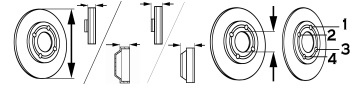

P/N

VIANO (W639)

3 (140kW), 3.2 (160kW), 3.5 (190kW), 3.7 (170kW), CDI 2.0 (100kW), CDI 2.0 (80kW), CDI 2.0 (85kW), CDI 2.0 4-matic (100kW), CDI 2.2 (110kW), CDI 2.2 (120kW), CDI 2.2 4-matic (120kW), CDI 3.0 (150kW), CDI 3.0 (165kW)	09/03-	●	●	●	BS-7802	C	V	300	28	58.5	67	5/6
CDI 2.0 4-matic (80kW), CDI 2.2 4-matic (110kW) {07/2010 →}	07/05-	●	●	●	BS-7802	C	V	300	28	58.5	67	5/6
3 (140kW), 3.2 (160kW), 3.5 (190kW), 3.7 (170kW), CDI 2.0 (100kW), CDI 2.0 (80kW), CDI 2.0 (85kW), CDI 2.0 4-matic (100kW), CDI 2.0 4-matic (80kW), CDI 2.2 (110kW), CDI 2.2 (120kW), CDI 2.2 4-matic (120kW), CDI 3.0 (150kW), CDI 3.0 (165kW)	09/03-	●	●	●	BS-7806	C	S	296	10	57.6	67	5/6
CDI 2.2 4-matic (110kW) {03/2006 →}	07/05-	●	●	●	BS-7806	C	S	296	10	57.6	67	5/6

VITO Bus (638)

108 CDI 2.2 (60kW), 108 D 2.3 (58kW), 110 CDI 2.2 (75kW), 110 TD 2.3 (72kW), 113 2.0 (95kW), 114 2.3 (105kW)	02/96-07/03	●	●	●	BS-4600		V	276	22	60	67	5/6
All Models	02/96-07/03	●	●	●	BS-7826		S	276	18	60	67	5/6
108 CDI 2.2 (60kW), 108 D 2.3 (58kW), 110 CDI 2.2 (75kW), 110 TD 2.3 (72kW), 113 2.0 (95kW), 114 2.3 (105kW)	02/96-07/03	●	●	●	BS-4710		S	280	10	63.4	67.1	5/6

VITO Box (638)

108 D 2.3 (58kW), 110 D 2.3 (72kW), 113 2.0 (95kW), 114 2.3 (105kW)	03/97-07/03	●	●	●	BS-4600		V	276	22	60	67	5/6
All Models	03/97-07/03	●	●	●	BS-7826		S	276	18	60	67	5/6
108 D 2.3 (58kW), 110 D 2.3 (72kW), 113 2.0 (95kW), 114 2.3 (105kW)	03/97-07/03	●	●	●	BS-4710		S	280	10	63.4	67.1	5/6

VITO Bus (W639)

109 CDI (65kW), 109 CDI (70kW), 109 CDI 4x4 (70kW), 110 CDI (70kW), 111 CDI (80kW), 111 CDI (85kW), 111 CDI 4x4 (80kW), 113 CDI (100kW), 113 CDI 4x4 (100kW), 115 CDI (110kW), 115 CDI 4x4 (110kW), 116 CDI (120kW), 116 CDI 4x4 (120kW), 119 (140kW), 120 CDI (150kW), 122 (160kW), 122 CDI (165kW), 123 (170kW), 126 (190kW)	09/03-	●	●	●	BS-7802	C	V	300	28	58.5	67	5/6
109 CDI (65kW), 109 CDI (70kW), 109 CDI 4x4 (70kW), 110 CDI (70kW), 111 CDI (80kW), 111 CDI (85kW), 111 CDI 4x4 (80kW), 113 CDI (100kW), 113 CDI 4x4 (100kW), 115 CDI (110kW), 115 CDI 4x4 (110kW), 116 CDI (120kW), 116 CDI 4x4 (120kW), 119 (140kW), 120 CDI (150kW), 122 (160kW), 122 CDI (165kW), 123 (170kW)	09/03-	●	●	●	BS-7806	C	S	296	10	57.6	67	5/6
126 (190kW) {02/2008 →}	09/07-	●	●	●	BS-7806	C	S	296	10	57.6	67	5/6

VITO / MIXTO Box (W639)

109 CDI (65kW), 109 CDI (70kW), 110 CDI (70kW), 111 CDI (80kW), 111 CDI (85kW), 111 CDI 4x4 (80kW), 113 CDI (100kW), 115 CDI (110kW), 115 CDI 4x4 (110kW), 116 CDI (120kW), 119 (140kW), 120 CDI (150kW), 122 (160kW), 122 CDI (165kW), 123 (170kW), 126 (190kW)	09/03-07/08	●	●	●	BS-7802	C	V	300	28	58.5	67	5/6
109 CDI (65kW), 109 CDI (70kW), 110 CDI (70kW), 111 CDI (80kW), 111 CDI (85kW), 111 CDI 4x4 (80kW), 113 CDI (100kW), 115 CDI (110kW), 115 CDI 4x4 (110kW), 116 CDI (120kW), 119 (140kW), 120 CDI (150kW), 122 (160kW), 122 CDI (165kW), 123 (170kW)	09/03-07/08	●	●	●	BS-7806	C	S	296	10	57.6	67	5/6
126 (190kW) {02/2008 →}	09/07-	●	●	●	BS-7806	C	S	296	10	57.6	67	5/6

SPRINTER CLASSIC 3,5-t Box (909)

All Models	09/13-	●	●	●	BS-8166		V	300	28	68,5	85	6/7
All Models	09/13-	●	●	●	BS-7846		S	298	16.3	71.4	85	6/7

SPRINTER CLASSIC 4,6-t Bus (909)