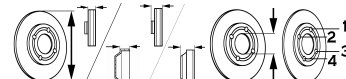

P/N

ASTRA H Sport Hatch (L08)

1.7 CDTi (81kW) {04/2007 → 11/2010}	02/07-	●	●	●	BS-5840	C	V	280	25	42	70	5/8
1.7 CDTi (81kW), 1.7 CDTi (92kW) {04/2007 → 11/2010}	02/07-	●	●	●	BS-8276	C	V	280	25	43	60	4/7
2.0 Turbo (177kW)	08/05-	●	●	●	BS-8612	V		321	28	43.5	70	5/8
1.2 (48kW), 1.2 (59kW), 1.4 (55kW), 1.4 (66kW), 1.6 (77kW), 1.6 Turbo (132kW), 1.7 CDTi (59kW), 1.7 CDTi (74kW), 1.8 (103kW), 1.8 (92kW), 1.9 CDTi (110kW), 1.9 CDTi (74kW), 1.9 CDTi (88kW), 1.9 CDTi 16V (88kW), 2.0 Turbo (125kW), 2.0 Turbo (147kW) {→ 11/2010}	03/05-	●	●	●	BS-5780	C	S	263	10	42	65.5	5/6
1.2 (59kW), 1.3 CDTi (66kW), 1.4 (55kW), 1.4 (66kW), 1.6 (77kW), 1.6 (85kW), 1.6 Turbo (132kW), 1.7 CDTi (59kW), 1.7 CDTi (74kW), 1.8 (103kW), 1.8 (92kW), 1.9 CDTi (110kW), 1.9 CDTi 16V (88kW), 2.0 Turbo (125kW), 2.0 Turbo (147kW)	03/05-	●	●	●	BS-5700	C	S	240	10	42	57	4/5
1.3 CDTi (66kW) {08/2005 → 11/2010}	04/05-	●	●	●	BS-5780	C	S	263	10	42	65.5	5/6
1.6 (85kW) {01/2007 → 11/2010}	12/06-	●	●	●	BS-5780	C	S	263	10	42	65.5	5/6
1.7 CDTi (81kW), 1.7 CDTi (92kW) {04/2007 → 11/2010}	02/07-	●	●	●	BS-5780	C	S	263	10	42	65.5	5/6
2.0 Turbo (177kW)	08/05-	●	●	●	BS-8614	C	S	278	10	42	65.5	5/8

ASTRA H Saloon (L69)

1.3 CDTi (66kW), 1.6 (85kW), 1.7 CDTi (74kW), 1.8 (103kW) {→ 11/2010}	02/07-	●	●	●	BS-8276	C	V	280	25	43	60	4/7
1.3 CDTi (66kW), 1.6 (85kW), 1.7 CDTi (74kW), 1.8 (103kW) {→ 11/2010}	02/07-	●	●	●	BS-5840	C	V	280	25	42	70	5/8
1.7 CDTi (81kW) {04/2007 → 11/2010}	02/07-	●	●	●	BS-8276	C	V	280	25	43	60	4/7
1.7 CDTi (81kW) {04/2007 → 11/2010}	02/07-	●	●	●	BS-5840	C	V	280	25	42	70	5/8
1.3 CDTi (66kW), 1.6 (85kW), 1.7 CDTi (74kW), 1.8 (103kW) {→ 11/2010}	02/07-	●	●	●	BS-5780	C	S	263	10	42	65.5	5/6
1.6 (85kW), 1.8 (103kW)	02/07-	●	●	●	BS-5700	C	S	240	10	42	57	4/5
1.7 CDTi (81kW) {04/2007 → 11/2010}	02/07-	●	●	●	BS-5780	C	S	263	10	42	65.5	5/6

ASTRA H TwinTop (L67)

1.6 (77kW), 1.8 (103kW), 1.8 (92kW) {03/2006 →}	09/05-	●	●	●	BS-5840	C	V	280	25	42	70	5/8
1.6 (77kW), 1.8 (103kW), 1.8 (92kW), 1.9 CDTi (110kW), 2.0 Turbo (125kW), 2.0 Turbo (147kW) {03/2006 →}	09/05-	●	●	●	BS-8276	C	V	280	25	43	60	4/7
1.6 (85kW)	12/06-	●	●	●	BS-5840	C	V	280	25	42	70	5/8
1.6 (85kW), 1.6 Turbo (132kW)	12/06-	●	●	●	BS-8276	C	V	280	25	43	60	4/7
1.6 Turbo (132kW), 1.9 CDTi (110kW), 2.0 Turbo (125kW), 2.0 Turbo (147kW)	09/05-	●	●	●	BS-7924	C	V	308	25	42	70	5/8
1.6 (77kW), 1.8 (103kW), 1.8 (92kW), 1.9 CDTi (110kW), 2.0 Turbo (125kW), 2.0 Turbo (147kW) {03/2006 → 11/2010}	09/05-	●	●	●	BS-7922	C	S	264	10	42	57	4/5
1.6 (77kW), 1.8 (103kW), 1.8 (92kW), 1.9 CDTi (110kW), 2.0 Turbo (125kW), 2.0 Turbo (147kW) {03/2006 →}	09/05-	●	●	●	BS-5780	C	S	263	10	42	65.5	5/6
1.6 (85kW), 1.6 Turbo (132kW)	12/06-	●	●	●	BS-5780	C	S	263	10	42	65.5	5/6
1.6 (85kW), 1.6 Turbo (132kW) {→ 11/2010}	12/06-	●	●	●	BS-7922	C	S	264	10	42	57	4/5

ASTRA H Van (L70)