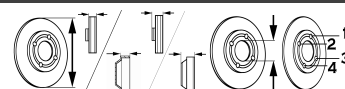

P/N

SWIFT IV (FZ, NZ)

1.2 (69kW), 1.2 4x4 (69kW), 1.3 DDiS (55kW)	10/10-	●	●	BS-8720	V	256	22	39.3	60	4/8
1.2 (69kW), 1.2 4x4 (69kW), 1.3 DDiS (55kW)	10/10-		●	BS-8722	S	259	9	43	62	4/7

SX4 (EY, GY)

1.5 (73kW), 1.5 VVT (82kW), 1.6 DDiS (66kW), 1.6 VVT (79kW), 1.6 VVT (88kW), 1.6 VVT 4x4 (79kW), 1.6 VVT 4x4 (88kW), 1.9 DDiS (88kW), 1.9 DDiS 4x4 (88kW), 2.0 DDiS (99kW), 2.0 DDiS 4x4 (99kW)	06/06-	●	●	BS-8620	V	280	22	47	62	5/7
1.5 (73kW), 1.5 VVT (82kW), 1.6 DDiS (66kW), 1.6 VVT (79kW), 1.6 VVT (88kW), 1.6 VVT 4x4 (79kW), 1.6 VVT 4x4 (88kW), 1.9 DDiS (88kW), 1.9 DDiS 4x4 (88kW), 2.0 DDiS (99kW), 2.0 DDiS 4x4 (99kW)	06/06-	●	●	BS-8484	V	280	22	47	62	5/9
All Models {ABS}	06/06-		●	BS-9156	S	278	9	43,2	62	5/8

SX4 Saloon (GY)

1.6 (79kW), 1.6 (88kW)	10/07-	●	●	BS-8620	V	280	22	47	62	5/7
1.6 (79kW), 1.6 (88kW)	10/07-	●	●	BS-8484	V	280	22	47	62	5/9
1.6 (74kW), 1.6 (75kW), 1.6 (79kW), 1.6 (88kW) {ABS}	10/07-		●	BS-9156	S	278	9	43,2	62	5/8

VITARA (ET, TA)

1.6 (59kW), 1.6 (60kW)	07/88-03/98	●	●	BS-3310	S	290	10	46	107	5/7
1.6 i 16V (71kW) {01/1991 →}	07/90-03/98	●	●	BS-3310	S	290	10	46	107	5/7
1.6 i 16V (71kW) {01/1991 →}	07/90-03/98	●	●	BS-4920	V	287	17	46	107	5/7
2.0 TD (52kW), 2.0 TD Intercooler (64kW), 2.0 V6 24V (100kW)	12/94-03/98		●	BT-1640		220	42	60.8	100	5/7

VITARA Cabrio (ET, TA)

1.6 (59kW)	07/88-01/95	●	●	BS-3310	S	290	10	46	107	5/7
1.6 i 16V (71kW) {01/1991 → 12/1997}	07/90-03/99	●	●	BS-3310	S	290	10	46	107	5/7
1.6 i 16V (71kW) {01/1991 → 12/1997}	07/90-03/99	●	●	BS-4920	V	287	17	46	107	5/7

WAGON R

1.0 (44kW), 1.2 (59kW)	06/04-08/05	●	●	BS-8136	V	253	17	49	60	4/8

WAGON R+ (EM)

All Models	02/98-05/00	●	●	BS-7110	V	231	17	49	60	4/6

WAGON R+ (MM)

1.3 (56kW), 1.3 (65kW), 1.3 (69kW), 1.3 4WD (56kW), 1.3 4WD (69kW), 1.3 DDiS (51kW)	05/00-12/04	●	●	BS-8136	V	253	17	49	60	4/8
1.3 (56kW), 1.3 (65kW), 1.3 (69kW), 1.3 4WD (56kW), 1.3 4WD (69kW), 1.3 DDiS (51kW)	05/00-12/04	●	●	BS-6350	S	247	12	44.2	60	4/6
1.3 (56kW) {ABS; ch.→2G999999}	05/00-12/04		●	BT-1510		208	34.5	63		4/4
1.3 (56kW) {ABS; ch.→2G999999}	05/00-12/04		●	BT-1400		208	34.5	63		4/4

X-90 (EL)

All Models {01/1996 → 12/2000}	09/95-12/97	●	●	BS-3310	S	290	10	46	107	5/7
All Models	09/95-12/97		●	BT-1640		220	42	60.8	100	5/7