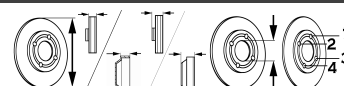

P/N

SIERRA Hatchback (GBC, GBG)

2.0 16V Cosworth 4x4 (162kW), 2.8 i XR 4x4 (107kW), 2.9 i XR 4x4 (107kW), 2.9 i XR 4x4 (110kW) {ABS; → 12/1992}	01/87-02/93	●	BS-3650	V	260	24	53	64	4/4
2.0 4x4 (88kW), 2.0 i (88kW), 2.0 i (92kW), 2.0 i DOHC (85kW)	06/89-03/93	●	BS-7674	V	239.4	24	53.2	63.5	4/4
2.0 RS Cosworth (150kW) {01/1990 →}	11/87-01/90	●	BS-7670	V	278	24	35.2	63.7	4/4
2.8 i XR 4x4 (110kW) {ABS}	01/87-08/88	●	BS-3650	V	260	24	53	64	4/4
2.9 i (107kW) {ABS; 09/1988 → 12/1992}	08/88-02/93	●	BS-2150	V	260	24	58	63.54	4/5
1.6 (53kW), 1.6 (55kW), 1.6 i (59kW), 1.8 (64kW), 1.8 TD (55kW), 2.0 (77kW), 2.0 16V Cosworth 4x4 (162kW), 2.0 16V Cosworth 4x4 CAT (162kW), 2.0 i (74kW), 2.0 i (80kW), 2.0 i (85kW), 2.0 i CAT (74kW), 2.8 i XR 4x4 (107kW), 2.9 i (107kW), 2.9 i XR 4x4 (110kW) {ABS; → 12/1992}	01/87-02/93	●	BS-1550	S	253	10	33	63.6	4/4
1.8 (59kW), 1.8 (66kW), 2.0 RS Cosworth (150kW), 2.3 D (49kW), 2.8 i XR 4x4 (110kW) {ABS}	01/87-01/90	●	BS-1550	S	253	10	33	63.6	4/4
2.0 16V Cosworth 4x4 (162kW), 2.0 16V Cosworth 4x4 CAT (162kW)	01/90-02/93	●	BS-6600	V	272	20	42.8	63.6	4/4
2.0 i (88kW), 2.0 i (92kW), 2.0 i DOHC (85kW) {→ 12/1992}	06/89-02/93	●	BS-1550	S	253	10	33	63.6	4/4
2.8 i (105kW) {→ 08/1988}	01/87-02/93	●	BS-1550	S	253	10	33	63.6	4/4
2.9 i XR 4x4 (107kW)	08/88-02/93	●	BS-1550	S	253	10	33	63.6	4/4

SIERRA Estate (BNG)