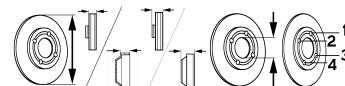

P/N

GALANT Mk VI Estate (EA_)

2.8 TD (92kW) {→ 11/1997}	10/96-07/01	●	BS-3941	V	256	24	45.5	69	4/6
2.0 (100kW), 2.5 V6 24V (120kW) {10/1996 →}	09/96-09/00	●	BS-7090	S	262	10	60.2	90	4/7
2.0 (98kW), 2.4 GDI (106kW), 2.5 V6 24V (118kW), 2.8 TD (92kW)	10/96-10/03	●	BS-7090	S	262	10	60.2	90	4/7
2.4 GDI (110kW) {03/1999 →}	02/99-10/03	●	BS-7090	S	262	10	60.2	90	4/7

GALLOPER (JK-01)

All Models {ABS; → 08/2002}	09/98-12/03	●	BS-8566	V	277	22	45.2	87	6/6
All Models {ABS; 01/1999 →}	09/98-12/03	●	BS-4640	V	277	22	45	87	6/6

SPACE WAGON (N9_, N8_)

2.4 GDi GLX (108kW)	08/00-05/03	●	BS-8924	V	282	20	60.6	88.5	5/8

GRANDIS (NA_W)

All Models	04/04-	●	BS-8572	V	290	26	45.7	69	5/7
All Models	04/04-	●	BS-8574	S	302	10	58.7	69	5/8

L 200 (K3_T, K2_T, K1_T, K0_T)

2.0 4WD (63kW), 2.0 4x4 (75kW) {→ 05/1992}	11/86-08/96	●	BS-4640	V	277	22	45	87	6/6
2.5 D (51kW)	11/86-10/96	●	BS-4460	V	258	22	33.8	84	6/6
2.5 D 4WD (51kW), 2.5 TD 4WD (64kW), 2.6 4WD (76kW)	12/87-08/96	●	BS-4640	V	277	22	45	87	6/6
2.0 (75kW), 2.0 4x4 (75kW), 2.5 D (51kW), 2.5 D 4WD (51kW), 2.5 TD 4WD (64kW), 2.6 4WD (76kW)	11/86-10/96	●	BT-0810		303	62	83.5	93.5	6/6
2.5 D 4WD (51kW), 2.6 4WD (76kW)	12/87-05/95	●	BT-1600		300	73	93.4	108	6/6

L 200 Platform/Chassis (K3_T, K0_T, K1_T, K2_T)

2.5 D 4WD (55kW) {12/1987 → 05/1993}	12/86-10/96	●	BS-4640	V	277	22	45	87	6/6
2.6 4WD (84kW) {→ 05/1995}	09/90-10/96	●	BS-4640	V	277	22	45	87	6/6

L 200 (K7_T, K6_T)

2.0 (90kW), 2.5 D (55kW)	06/96-12/07	●	BS-8364	V	254	24	39	87	6/6
2.5 TD 4WD (85kW), 2.5 TD 4WD (98kW) {→ 04/2006; ○ [in]: 16}	08/01-12/07	●	BS-7878	V	314	24	45	87	6/10
3.0 4x4 (133kW) {08/2001 → 04/2006; ○ [in]: 16}	10/96-10/06	●	BS-7878	V	314	24	45	87	6/10
2.0 (90kW), 2.4 4x4 (97kW), 2.5 D (55kW), 2.5 TD 4x4 (73kW)	06/96-12/07	●	BT-0810		303	62	83.5	93.5	6/6
2.4 4x4 (97kW), 2.5 TD 4x4 (73kW) {02/1997 →}	06/96-12/07	●	BT-1600		300	73	93.4	108	6/6
2.5 TD 4WD (85kW)	09/01-12/07	●	BT-1600		300	73	93.4	108	6/6

L 200 (KB_T, KA_T)

2.5 DiD [RWD] (100kW), 2.5 Di-D [RWD] (94kW), 2.5 Di-D 4x4 (100kW), 2.5 Di-D 4x4 (123kW), 2.5 Di-D 4x4 (131kW)	11/05-	●	BS-8594	V	294	28	46.3	94	6/8

L 300 Bus (LO3_P/G, LO_2P)

1.6 (48kW), 2.3 D (50kW)	09/81-10/86	●	BS-4370	V	255.3	20	33.5	84	5/5
1.6 (51kW) {→ 12/1986}	11/84-02/87	●	BS-4370	V	255.3	20	33.5	84	5/5
1.8 4x4 (60kW), 2.0 4x4 (65kW) {→ 12/1986}	08/84-02/87	●	BS-4380	V	255	20	45.2	87	6/6
1.6 (48kW), 1.6 (51kW), 1.8 4x4 (60kW)	09/81-02/87	●	BT-0810		303	62	83.5	93.5	6/6

L 300 Box (LO3_P)

1.6 (48kW) {08/1981 →}	05/80-10/86	●	BS-4370	V	255.3	20	33.5	84	5/5
2.3 D (50kW)	09/83-10/86	●	BS-4370	V	255.3	20	33.5	84	5/5
1.6 (48kW)	05/80-10/86	●	BT-0810		303	62	83.5	93.5	6/6

L 300 Bus (P0_W, P1_W, P2_W)