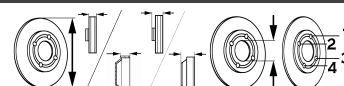

P/N

626 Mk III (GD)

2.0 16V (109kW)	07/87-09/89	●	BS-6730	S	259	10	73.2	48	5/5
2.2 12V (85kW) {01/1988 →}	11/87-07/91	●	BS-6730	S	259	10	73.2	48	5/5

626 Mk III Coupe (GD)

1.8 (65kW)	09/87-08/91	●	BS-3850	V	242	20	37.5	75	4/4
1.8 (65kW), 2.0 (66kW), 2.0 12V (79kW), 2.0 16V (103kW), 2.0 16V (109kW), 2.2 12V (85kW)	06/87-12/91	●	BS-2370	V	264	24	46.5	64	5/6
1.8 (65kW), 2.0 (66kW), 2.0 12V (79kW), 2.2 12V (85kW)	09/87-12/91	●	BS-6730	S	259	10	73.2	48	5/5
2.0 16V (103kW), 2.0 16V (109kW)	06/87-10/90	●	BS-6730	S	259	10	73.2	48	5/5

626 Mk III Hatchback (GD)

1.8 (65kW), 1.8 (69kW) {→ 12/1991}	11/87-05/92	●	BS-3850	V	242	20	37.5	75	4/4
1.8 (65kW), 1.8 (69kW), 2.0 12V (79kW), 2.2 12V (85kW) {→ 12/1991}	11/87-05/92	●	BS-2370	V	264	24	46.5	64	5/6
2.0 (66kW), 2.0 16V (103kW), 2.0 16V (109kW)	06/87-10/90	●	BS-2370	V	264	24	46.5	64	5/6
1.8 (65kW), 1.8 (69kW), 2.0 12V (79kW), 2.2 12V (85kW) {→ 12/1991}	11/87-05/92	●	BS-6730	S	259	10	73.2	48	5/5
2.0 (66kW)	09/87-10/90	●	BS-6730	S	259	10	73.2	48	5/5
2.0 16V (103kW), 2.0 16V (109kW)	06/87-10/90	●	BS-6730	S	259	10	73.2	48	5/5

626 Mk III Estate (GV)

2.0 (66kW), 2.0 16V (103kW), 2.0 D (44kW), 2.0 D (60kW), 2.0 D Complex (55kW)	01/88-09/97	●	BS-2370	V	264	24	46.5	64	5/6
2.0 12V (81kW) {01/1988 →}	09/87-01/90	●	BS-2370	V	264	24	46.5	64	5/6
2.0 (66kW), 2.0 16V (103kW), 2.0 D (44kW), 2.0 D (60kW), 2.0 D Complex (55kW)	01/88-09/97	●	BS-6960	S	259	10	72	48	5/5
2.0 12V (81kW) {01/1988 →}	09/87-01/90	●	BS-6960	S	259	10	72	48	5/5

626 Mk IV (GE)

1.8 i (77kW), 2.0 i (85kW), 2.0 i 4WD (85kW)	01/92-04/97	●	BS-2030	V	258	24	48.5	72	5/6
1.8 i (66kW), 1.8 i (77kW), 2.0 D GLX Complex (55kW), 2.0 i (85kW), 2.0 i 4WD (85kW)	01/92-04/97	●	BS-2060	S	261	10	40	72.1	5/6
1.8 i (78kW) {→ 03/1997}	05/94-06/97	●	BS-2060	S	261	10	40	72.1	5/6
2.0 D (56kW) {06/1994 → 03/1997}	05/94-06/97	●	BS-2060	S	261	10	40	72.1	5/6
2.5 24V (121kW) {04/1992 →}	01/92-04/97	●	BS-2060	S	261	10	40	72.1	5/6

626 Mk IV Hatchback (GE)

1.8 (66kW), 1.8 (77kW), 2.0 i (85kW), 2.0 i 4WD (85kW), 2.5 24V (120kW), 2.5 24V (121kW)	08/91-04/97	●	BS-2030	V	258	24	48.5	72	5/6
All Models	08/91-04/97	●	BS-2060	S	261	10	40	72.1	5/6

626 Mk V (GF)

2.0 (100kW), 2.0 (85kW), 2.0 DITD (66kW), 2.0 Turbo DI (74kW)	05/97-10/02	●	BS-2030	V	258	24	48.5	72	5/6
1.8 (66kW) {→ 09/1999}	05/97-12/99	●	BS-2060	S	261	10	40	72.1	5/6
1.8 (74kW) {→ 03/2002}	12/99-10/02	●	BS-2060	S	261	10	40	72.1	5/6
2.0 (100kW), 2.0 (85kW), 2.0 DITD (66kW), 2.0 TD (81kW), 2.0 Turbo DI (74kW)	05/97-10/02	●	BS-2060	S	261	10	40	72.1	5/6

626 Mk V Hatchback (GF)

1.8 (66kW) {01/1998 →}	05/97-12/99	●	BS-2030	V	258	24	48.5	72	5/6
2.0 (85kW), 2.0 DITD (66kW), 2.0 H.P. (100kW), 2.0 Turbo DI (74kW)	05/97-10/02	●	BS-2030	V	258	24	48.5	72	5/6
1.8 (66kW) {→ 09/1999}	05/97-12/99	●	BS-2060	S	261	10	40	72.1	5/6
1.8 (74kW) {→ 06/2000}	12/99-10/02	●	BS-2060	S	261	10	40	72.1	5/6
2.0 (85kW), 2.0 DITD (66kW), 2.0 H.P. (100kW), 2.0 TD (81kW), 2.0 Turbo DI (74kW)	05/97-10/02	●	BS-2060	S	261	10	40	72.1	5/6

626 Mk V Estate (GW)