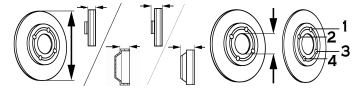

P/N

ASTRA G Hatchback (F48_, F08_)

2.0 DI (60kW) {ABS; 04/1998 → 12/2004}	02/98-01/05	●	BS-5780	C S	263	10	42	65.5	5/6
2.0 DI (60kW) {ABS; 03/1998 → 09/2002}	02/98-01/05	●	BS-5700	C S	240	10	42	57	4/5
2.0 DTI 16V (74kW), 2.0 OPC (141kW), 2.0 OPC (147kW), 2.2 16V (108kW), 2.2 DTI (86kW), 2.2 DTI (92kW) {→ 12/2004}	08/99-01/05	●	BS-5780	C S	263	10	42	65.5	5/6

ASTRA G Coupe (F07_)

1.6 16V (74kW), 1.6 16V (76kW), 1.8 16V (92kW) {→ 12/2004}	03/00-05/05	●	BS-5720	C V	256	24	41	60	4/7
1.6 16V (76kW), 1.8 16V (92kW), 2.2 16V (108kW), 2.2 DTI (92kW) {→ 12/2004}	03/00-05/05	●	BS-5840	C V	280	25	42	70	5/8
1.8 16V (85kW)	03/00-10/00	●	BS-5840	C V	280	25	42	70	5/8
1.8 16V (85kW)	03/00-10/00	●	BS-5720	C V	256	24	41	60	4/7
1.6 16V (74kW)	03/00-05/05	●	BS-5700	C S	240	10	42	57	4/5
1.6 16V (76kW) {10/2003 →}	03/00-05/05	●	BS-5700	C S	240	10	42	57	4/5
1.6 16V (76kW), 1.8 16V (92kW), 2.0 16V Turbo (141kW), 2.0 16V Turbo (147kW), 2.2 16V (108kW), 2.2 DTI (92kW) {→ 12/2004}	03/00-05/05	●	BS-5780	C S	263	10	42	65.5	5/6
1.8 16V (85kW), 1.8 16V (92kW) {ABS;}	03/00-05/05	●	BS-5700	C S	240	10	42	57	4/5
1.8 16V (85kW), 2.0 16V Turbo (140kW)	03/00-08/01	●	BS-5780	C S	263	10	42	65.5	5/6

ASTRA G Box (F70)

1.6 (55kW)	01/99-09/00	●	BS-5840	C V	280	25	42	70	5/8
1.6 (55kW)	01/99-09/00	●	BS-5720	C V	256	24	41	60	4/7
1.6 (62kW) {→ 12/2004}	09/00-04/05	●	BS-5840	C V	280	25	42	70	5/8
1.6 (62kW), 2.0 DI (60kW) {→ 12/2004}	01/99-04/05	●	BS-5720	C V	256	24	41	60	4/7
1.7 TD (50kW) {→ 12/2000}	01/99-04/05	●	BS-5720	C V	256	24	41	60	4/7
2.0 DI (60kW) {ABS; → 12/2004}	01/99-04/05	●	BS-5840	C V	280	25	42	70	5/8
1.6 (55kW), 1.6 (62kW), 1.7 TD (50kW)	01/99-04/05	●	BT-0840		265	50	66.4	57	4/5
1.6 (55kW), 1.7 TD (50kW)	01/99-04/05	●	BS-5700	C S	240	10	42	57	4/5
1.6 (62kW) {12/2000 →}	09/00-04/05	●	BS-5700	C S	240	10	42	57	4/5
2.0 DI (60kW) {ABS; → 12/2004}	01/99-04/05	●	BS-5780	C S	263	10	42	65.5	5/6
2.0 DI (60kW) {ABS;}	01/99-04/05	●	BS-5700	C S	240	10	42	57	4/5

ASTRA G Saloon (F69_)