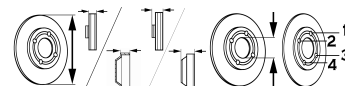

P/N

A3 Limousine (8VS)

1.2 TFSI (77kW), 1.2 TFSI (81kW), 1.4 TFSI (103kW), 1.4 TFSI (110kW), 1.4 TFSI (90kW), 1.4 TFSI (92kW), 1.6 TDI (77kW), 1.6 TDI (81kW), 1.8 TFSI (125kW), 1.8 TFSI (132kW), 1.8 TFSI quattro (132kW), 2.0 TDI (100kW), 2.0 TDI (105kW), 2.0 TDI (110kW), 2.0 TDI (135kW), 2.0 TDI (81kW), 2.0 TDI quattro (110kW), 2.0 TDI quattro (135kW) {for PR: 1ZA, 1ZD}	05/13-	●	BS-8036	C V	312	25	49.7	65	5/10
1.2 TFSI (77kW), 1.4 TFSI (92kW), 1.6 TDI (77kW), 1.6 TDI (81kW) {→ 05/2015; for PR: 1ZF}	09/13-	●	BS-9212	V	276	24	49.8	65	5/10
1.2 TFSI (81kW), 1.4 TFSI (110kW), 1.4 TFSI (90kW), 1.8 TFSI (125kW), 1.8 TFSI quattro (132kW), 2.0 TDI (105kW), 2.0 TDI (110kW), 2.0 TDI (135kW), 2.0 TDI (81kW), 2.0 TDI quattro (110kW), 2.0 TDI quattro (135kW) {for PR: 1ZF}	05/13-	●	BS-9212	V	276	24	49.8	65	5/10
1.4 TFSI (103kW) {09/2013 →; for PR: 1ZF}	05/13-	●	BS-9212	V	276	24	49.8	65	5/10
1.8 TFSI (132kW) {10/2013 →; for PR: 1ZF}	05/13-	●	BS-9212	V	276	24	49.8	65	5/10
2.0 TDI (100kW) {→ 05/2014; for PR: 1ZF}	09/13-	●	BS-9212	V	276	24	49.8	65	5/10
1.2 TFSI (77kW), 1.2 TFSI (81kW), 1.4 TFSI (103kW), 1.4 TFSI (110kW), 1.4 TFSI (90kW), 1.4 TFSI (92kW), 1.6 TDI (77kW), 1.6 TDI (81kW), 1.8 TFSI (125kW), 1.8 TFSI (132kW), 1.8 TFSI quattro (132kW), 2.0 TDI (100kW), 2.0 TDI (105kW), 2.0 TDI (110kW), 2.0 TDI (135kW), 2.0 TDI (81kW), 2.0 TDI quattro (110kW), 2.0 TDI quattro (135kW), S3 quattro (206kW), S3 quattro (210kW), S3 quattro (221kW) {for PR: 1KJ, 1KY; for vehicles with electric handbrake}	05/13-	●	BS-8044	C V	310	22	48.5	65	5/10
1.4 TFSI (103kW), 1.8 TFSI (132kW), 2.0 TDI (100kW), 2.0 TDI (110kW), 2.0 TDI (81kW) {for PR: 1KE; for vehicles with electric handbrake}	05/13-	●	BS-8784	C S	272	10	48.3	65	5/10
All Models {for PR: 2ED; for vehicles with electric handbrake}	05/13-	●	BS-9162	S	300	12	48.3	65	05/10

A3 Sportback (8PA)