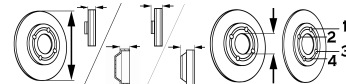

P/N

BOXER Box

2.2 HDi 100 (74kW), 2.2 HDi 110 (81kW), 2.2 HDi 120 (88kW), 2.2 HDi 130 (96kW), 2.2 HDi 150 (110kW), 3.0 HDi 145 (107kW), 3.0 HDi 160 (116kW), 3.0 HDi 175 (130kW) { [kg]: 2000}	04/06-	●	BS-8378	V	300	32	73.6	80	5/7
3.0 D (115kW) {02/2007 →; [kg]:→1400}	07/06-	●	BS-8380	V	280	24	65.6	73	5/7
3.0 D (115kW) {02/2007 →; [kg]: 1600}	07/06-	●	BS-8384	V	300	24	65.5	80	5/7
3.0 D (115kW) {02/2007 →; [kg]: 1600}	07/06-	●	BS-8382	V	280	28	71.5	73	5/10
3.0 D (115kW) {02/2007 →; [kg]: 2000}	07/06-	●	BS-8378	V	300	32	73.6	80	5/7
2.2 HDi 100 (74kW), 2.2 HDi 110 (81kW), 2.2 HDi 120 (88kW), 2.2 HDi 130 (96kW), 2.2 HDi 150 (110kW), 3.0 HDi 145 (107kW), 3.0 HDi 160 (116kW), 3.0 HDi 175 (130kW) {20Q; [kg]: 2000}	04/06-	●	BS-8372	S	300	16	80	79	5/10
2.2 HDi 100 (74kW), 2.2 HDi 110 (81kW), 2.2 HDi 120 (88kW), 2.2 HDi 130 (96kW), 2.2 HDi 150 (110kW), 3.0 HDi 145 (107kW), 3.0 HDi 160 (116kW), 3.0 HDi 175 (130kW) {Heavy; [kg]: 1600}	04/06-	●	BS-8376	S	280	16	80	79	5/10
2.2 HDi 100 (74kW), 2.2 HDi 110 (81kW), 2.2 HDi 120 (88kW), 2.2 HDi 130 (96kW), 2.2 HDi 150 (110kW), 3.0 HDi 145 (107kW), 3.0 HDi 160 (116kW), 3.0 HDi 175 (130kW) {; 1200 →; [kg]:→1600}	04/06-	●	BS-8374	S	280	16	80	72	5/10
3.0 D (115kW) {02/2007 →; 20Q; [kg]: 2000}	07/06-	●	BS-8372	S	300	16	80	79	5/10
3.0 D (115kW) {02/2007 →; Heavy; [kg]: 1600}	07/06-	●	BS-8376	S	280	16	80	79	5/10
3.0 D (115kW) {02/2007 →; ; 1200 →; [kg]:→1600}	07/06-	●	BS-8374	S	280	16	80	72	5/10

BOXER Platform/Chassis

All Models {1200 →; [kg]:→1400}	04/06-	●	BS-8380	V	280	24	65.6	73	5/7
All Models {; [kg]: 1600}	04/06-	●	BS-8384	V	300	24	65.5	80	5/7
All Models {; [kg]: 1600}	04/06-	●	BS-8382	V	280	28	71.5	73	5/10
All Models { [kg]: 2000}	04/06-	●	BS-8378	V	300	32	73.6	80	5/7
All Models {20Q; [kg]: 2000}	04/06-	●	BS-8372	S	300	16	80	79	5/10
All Models {Heavy; ; [kg]: 1600}	04/06-	●	BS-8376	S	280	16	80	79	5/10
All Models {; 1200 →; [kg]:→1600}	04/06-	●	BS-8374	S	280	16	80	72	5/10

EXPERT (224)

1.6 (58kW), 1.9 D (51kW), 1.9 TD (66kW), 1.9 TD (68kW), 2.0 (100kW) {→ 12/2006}	02/96-	●	BS-6870	V	285	28	43.5	59	5/6
1.6 (58kW), 1.9 D (51kW), 1.9 TD (66kW), 1.9 TD (68kW), 2.0 (100kW), 2.0 HDI (80kW) {→ 12/2003}	02/96-	●	BS-3051	V	281	26	43.6	59	5/6
1.6 (58kW), 1.9 D (51kW), 2.0 (100kW), 2.0 HDI (80kW) {→ 12/2003}	02/96-	●	BS-4421	V	257.5	20	40.5	59	5/6
1.8 (74kW), 2.0 HDi (69kW)	10/96-11/03	●	BS-6870	V	285	28	43.5	59	5/6
1.8 (74kW), 2.0 HDi (69kW) {Orga.:→09155}	10/96-11/03	●	BS-4421	V	257.5	20	40.5	59	5/6
1.8 (74kW), 2.0 HDi (69kW) {Orga.:→09792}	10/96-11/03	●	BS-3051	V	281	26	43.6	59	5/6
1.9 TD (66kW), 1.9 TD (68kW) {01/2004 →}	02/96-	●	BS-4421	V	257.5	20	40.5	59	5/6
2.0 HDI (80kW) {01/2004 →}	07/00-	●	BS-6870	V	285	28	43.5	59	5/6

EXPERT Van (222)