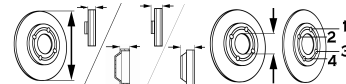

P/N

KADETT E Box (37_, 47_)

1.6 i (55kW) {→ 12/1991}	08/89-09/93	●	BS-0610	V	236.3	19.9	41	60	4/7
1.6 i (55kW), 1.7 D (42kW) {→ 12/1991}	08/88-09/93	●	BS-0590	S	236	12.5	41	60	4/7
1.7 D (42kW) {ABS; → 12/1991}	08/88-09/92	●	BS-0610	V	236.3	19.9	41	60	4/7
1.8 i (66kW) {→ 09/1991}	08/84-09/92	●	BS-1780	V	256	24	41	60	4/7
1.8 i (66kW) {09/1984 → 12/1991}	08/84-09/92	●	BS-0590	S	236	12.5	41	60	4/7
1.8 i (66kW) {ABS; 09/1984 → 12/1991}	08/84-09/92	●	BS-0610	V	236.3	19.9	41	60	4/7
All Models	08/84-09/93	●	BT-0130		242	52.5	65		4/5

MANTA A (58_, 59_)

All Models {ch.→51019912}	09/70-08/75	●	BS-0760	S	238	11	55.5	73	4/4
All Models {ch.51019913→ 06/1975}	09/70-08/75	●	BS-1270	S	246	12.5	55.5	73	4/4
1.2 (44kW), 1.6 (44kW), 1.6 (55kW), 1.6 S (59kW)	09/70-08/75	●	BT-0130		242	52.5	65		4/5
1.6 (50kW) {ch.2453081→}	09/70-08/75	●	BT-0130		242	52.5	65		4/5

MANTA B (58_, 59_)

1.2 N (40kW), 1.2 S (44kW), 1.3 N (44kW), 1.3 S (55kW), 1.6 N (44kW), 1.6 S (55kW), 1.8 S (66kW), 1.9 E (77kW), 1.9 N (55kW), 1.9 S (66kW), 2.0 (66kW), 2.0 E (81kW), 2.0 S (74kW), 2.4 400 (106kW)	09/75-08/88	●	BS-1270	S	246	12.5	55.5	73	4/4
1.2 N (40kW), 1.2 S (44kW), 1.3 N (44kW), 1.6 N (44kW)	09/75-07/83	●	BT-0130		242	52.5	65		4/5

MANTA B CC (53_, 55_)

1.3 N (44kW), 1.3 S (55kW), 1.6 N (44kW), 1.8 S (66kW), 1.9 N (55kW), 2.0 (66kW), 2.0 E (81kW), 2.0 S (74kW)	09/75-08/88	●	BS-1270	S	246	12.5	55.5	73	4/4
1.3 N (44kW), 1.6 N (44kW)	09/75-12/80	●	BT-0130		242	52.5	65		4/5

MERIVA

1.3 CDTI (51kW), 1.3 CDTI (55kW), 1.6 (77kW), 1.6 16V (74kW), 1.7 DTI (48kW), 1.7 DTI (55kW), 1.8 (92kW)	05/03-05/10	●	BS-7910	C V	280	25	42.2	60	4/7
1.4 16V Twinport (66kW), 1.4 16V Twinport LPG (66kW), 1.6 (64kW)	05/03-05/10	●	BS-6260	C V	260	24	41	60	4/7
1.4 16V Twinport (66kW), 1.4 16V Twinport LPG (66kW), 1.6 (64kW), 1.6 (77kW), 1.6 16V (74kW), 1.7 CDTI (74kW), 1.7 CDTI (92kW), 1.7 DTI (48kW), 1.7 DTI (55kW), 1.8 (92kW)	05/03-05/10	●	BS-5840	C V	280	25	42	70	5/8
1.3 CDTI (51kW), 1.3 CDTI (55kW), 1.6 (77kW), 1.7 CDTI (74kW), 1.7 DTI (55kW)	09/03-05/10	●	BS-7922	C S	264	10	42	57	4/5
1.4 16V Twinport (66kW), 1.4 16V Twinport LPG (66kW) {08/2004 →}	07/04-05/10	●	BS-5700	C S	240	10	42	57	4/5
1.6 (64kW)	05/03-05/10	●	BS-5700	C S	240	10	42	57	4/5
1.6 16V (74kW), 1.8 (92kW) {06/2003 →}	05/03-05/10	●	BS-7922	C S	264	10	42	57	4/5
All Models	05/03-05/10	●	BS-5780	C S	263	10	42	65.5	5/6

MERIVA B

1.3 CDTI (55kW), 1.3 CDTI (70kW), 1.4 (74kW), 1.4 (88kW), 1.4 LPG (88kW), 1.7 CDTI (74kW), 1.7 CDTI (81kW), 1.7 CDTI (96kW)	06/10-	●	BS-5840	C V	280	25	42	70	5/8
1.4 (103kW), 1.4 (88kW), 1.7 CDTI (74kW), 1.7 CDTI (96kW)	06/10-	●	BS-7924	C V	308	25	42	70	5/8
1.3 CDTI (55kW), 1.3 CDTI (70kW), 1.4 (103kW), 1.4 (74kW), 1.4 (88kW), 1.4 LPG (88kW), 1.7 CDTI (74kW), 1.7 CDTI (81kW), 1.7 CDTI (96kW)	06/10-	●	BS-5780	C S	263	10	42	65.5	5/6

MONTEREY A (UBS_)

3.1 TD (84kW) {01/1992 →}	09/91-07/98	●	BS-5150	V	313	18	80	101	6/7
3.2 (130kW)	06/92-07/98	●	BS-5150	V	313	18	80	101	6/7

MONTEREY B

3.5 V6 24V (158kW)	07/98-08/99	●	BS-1310	V	247	20.4	34.3	66	4/6
All Models {ABS}	07/98-08/99	●	BS-4770	V	280	26	36	88	6/9
All Models	07/98-08/99	●	BS-5150	V	313	18	80	101	6/7