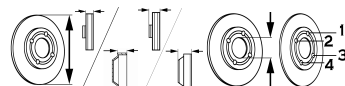

P/N

AVEO Hatchback (T200)

1.5 (62kW) {05/2005 →}	01/05-05/08	●	BS-0610	V	236.3	19.9	41	60	4/7

AVEO Saloon (T200)

1.6 (77kW) {→ 07/2011}	09/03-	●	BS-8198	V	236	20	41	59	4/8
1.6 (77kW) {12/2004 → 07/2011}	09/03-	●	BS-0610	V	236.3	19.9	41	60	4/7

AVEO Hatchback (T250, T255)

1.2 (53kW), 1.2 (55kW), 1.2 (62kW), 1.2 LPG (62kW), 1.4 (74kW) {→ 07/2011}	04/08-	●	BS-0610	V	236.3	19.9	41	60	4/7
1.2 (53kW), 1.2 (55kW), 1.2 LPG (62kW) {→ 07/2011}	04/08-	●	BS-8198	V	236	20	41	59	4/8
1.2 (62kW), 1.4 (74kW)	04/08-	●	BS-8198	V	236	20	41	59	4/8

AVEO Saloon (T250, T255)

1.2 (53kW), 1.4 (69kW)	03/06-12/07	●	BS-0610	V	236.3	19.9	41	60	4/7
1.2 (53kW), 1.4 (69kW), 1.4 (74kW), 1.5 (62kW)	05/05-12/07	●	BS-8198	V	236	20	41	59	4/8
1.2 (55kW), 1.2 (62kW), 1.2 LPG (62kW), 1.4 (74kW), 1.5 (62kW), 1.6 (76kW) {→ 07/2011}	05/05-	●	BS-0610	V	236.3	19.9	41	60	4/7
1.2 (55kW), 1.2 (62kW), 1.2 LPG (62kW), 1.6 (76kW) {→ 07/2011}	05/05-	●	BS-8198	V	236	20	41	59	4/8

AVEO Hatchback (T300)

1.2 (51kW), 1.2 (63kW), 1.2 LPG (63kW), 1.3 D (55kW), 1.3 D (70kW), 1.4 (74kW), 1.6 (85kW) {○ [in]: 15; ○ [in]: 15}	03/11-	●	BS-8312	C V	276	26	45.5	60	5/6
1.4 Turbo (103kW) {○ [in]: 15}	08/13-	●	BS-8312	C V	276	26	45.5	60	5/6

AVEO Saloon (T300)

1.2 (51kW), 1.2 (63kW), 1.2 LPG (63kW), 1.3 D (55kW), 1.3 D (70kW), 1.4 (74kW), 1.6 (85kW) {○ [in]: 15; ○ [in]: 15}	03/11-	●	BS-8312	C V	276	26	45.5	60	5/6

CAPTIVA (C100, C140)

2.0 D (110kW), 2.0 D (93kW), 2.0 D 4WD (110kW), 2.4 (100kW), 2.4 (103kW), 2.4 4WD (100kW), 2.4 4WD (103kW), 3.2 4WD (169kW)	06/06-	●	BS-8490	V	296	29	51.6	70.7	5/6
2.0 D (110kW), 2.0 D (93kW), 2.0 D 4WD (110kW), 2.4 (100kW), 2.4 (103kW), 2.4 4WD (100kW), 2.4 4WD (103kW), 3.2 4WD (169kW)	06/06-	●	BS-8492	V	303	20	71.6	70.7	5/7

CORSA Saloon

1.0 (44kW), 1.0 (47kW), 1.0 (50kW), 1.4 GLS (44kW)	03/94-07/02	●	BS-0590	S	236	12.5	41	60	4/7
1.0 (44kW), 1.0 (47kW), 1.0 (50kW), 1.6 GLS (68kW)	03/94-07/02	●	BT-0120		228	36	83.5		4/4
1.6 GLS (68kW), 1.6 GS (75kW), 1.7 D (44kW)	08/94-07/02	●	BS-5700	C S	240	10	42	57	4/5

CORSA Estate

1.6 GLS (68kW)	08/97-07/02	●	BT-0120		228	36	83.5		4/4
1.6 GLS (68kW), 1.7 D (44kW)	08/97-07/02	●	BS-5700	C S	240	10	42	57	4/5

CORSA Pickup

1.0 (44kW), 1.0 (47kW), 1.0 (50kW), 1.4 GLS (44kW), 1.7 D (44kW)	08/94-07/02	●	BS-0590	S	236	12.5	41	60	4/7
1.6 (68kW)	08/94-07/02	●	BS-5700	C S	240	10	42	57	4/5

CRUZE (J300)