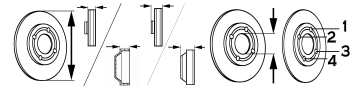

P/N

GOLF Mk II (19E, 1G1)

1.8 GTI G60 (118kW)	04/90-07/91	●	●	●	BS-2940	V	280	22	39.2	65	4/5
1.8 GTI G60 Syncro (118kW) {04/1989 →}	08/88-12/91	●	●	●	BS-2940	V	280	22	39.2	65	4/5
1.0 (33kW), 1.0 (37kW), 1.3 (40kW), 1.3 (43kW), 1.3 CAT (40kW), 1.6 (51kW), 1.6 (53kW), 1.6 (55kW), 1.6 D (40kW), 1.8 (62kW), 1.8 (66kW), 1.8 i CAT (66kW) {ABS}	08/83-12/92		●	●	BT-0070		211,5	38.5	75		4/4
1.6 (51kW), 1.6 (53kW), 1.6 (55kW), 1.6 D (40kW), 1.6 TD (44kW), 1.6 TD (51kW), 1.6 TD (59kW), 1.8 GTI (77kW), 1.8 GTI (79kW), 1.8 GTI 16V (102kW), 1.8 GTI 16V (95kW), 1.8 GTI CAT (79kW), 1.8 GTI G60 (118kW), 1.8 i Syncro CAT (66kW), 2.0 (57kW)	08/83-12/92		●	●	BS-0240	C S	226	10		39.8	4/4
1.8 (62kW), 1.8 (66kW) {ABS; 01/1987 →}	08/84-10/91		●	●	BS-0240	C S	226	10		39.8	4/4
1.8 GTI (82kW) {01/1984 →}	08/83-10/91		●	●	BS-0240	C S	226	10		39.8	4/4
1.8 GTI G60 Syncro (118kW) {04/1989 →}	08/88-12/91		●	●	BS-0860	S	239	10	38.56	65	4/5
1.8 i CAT (66kW) {ABS}	08/87-10/91		●	●	BS-0240	C S	226	10		39.8	4/4

GOLF Mk III (1H1)