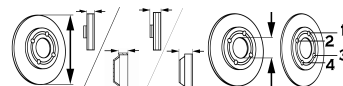

P/N

SIGNUM

1.8 (90kW), 1.9 CDTI (88kW), 1.9 CDTI 16V (110kW), 1.9 Turbo (74kW), 2.0 DTI (74kW), 2.2 DTI (92kW), 2.2 i (114kW)	05/03-05/08	●	BS-7914	C S	278	12	41.5	65.5	5/8
2.8 V6 Turbo (184kW) {→ 05/2008}	05/07-10/08	●	BS-7914	C S	278	12	41.5	65.5	5/8
2.8 V6 Turbo (184kW) {→ 05/2008}	05/07-10/08	●	BS-7916	C V	292	20	41.5	65.5	5/8
3.0 V6 CDTI (135kW) {09/2005 → 05/2008}	07/05-06/08	●	BS-7914	C S	278	12	41.5	65.5	5/8

SINTRA

2.2 DTI (85kW)	07/97-04/99	●	BS-5810	V	278	32	52	71	5/5
2.2 i 16 V (104kW), 3.0 i 24V (148kW) {01/1997 →}	11/96-04/99	●	BS-5810	V	278	32	52	71	5/5
All Models	11/96-04/99	●	BS-7640	S	278	11	50.3	70.8	5/5

SPEEDSTER

2.0 (162kW) {→ 09/2005}	03/01-09/06	●	BS-4940	C V	288	25	42	70	5/8
2.0 (162kW) {→ 09/2005}	03/01-09/06	●	BS-4940	C V	288	25	42	70	5/8

TIGRA Mk I (F07)

1.4 16V (66kW)	07/94-12/00	●	BS-0610	V	236.3	19.9	41	60	4/7
All Models	07/94-12/00	●	BS-1740	V	256	20	41	60	4/7
All Models	07/94-12/00	●	BT-0120		228	36	83.5		4/4

TIGRA TwinTop

All Models	06/04-08/09	●	BS-6260	C V	260	24	41	60	4/7
All Models	06/04-08/09	●	BS-7906	S	240	10	40.8	57	4/5

VECTRA (B)

1.6 i (55kW), 1.6 i 16V (74kW) {ch.→W7999999; 09/1995 →}	08/95-10/01	●	BS-1780	V	256	24	41	60	4/7
1.6 i (55kW), 1.6 i 16V (74kW), 1.8 i 16V (85kW), 2.0 Di 16V (60kW), 2.0 DTI 16V (74kW) {ch.X1000001→}	08/95-10/01	●	BS-4940	C V	288	25	42	70	5/8
1.7 TD (60kW)	10/95-11/96	●	BS-1780	V	256	24	41	60	4/7
1.8 i 16V (85kW), 1.8 i 16V (92kW) {ch.→W7999999}	10/95-03/02	●	BS-1780	V	256	24	41	60	4/7
1.8 i 16V (92kW) {ch.X1000001→ 04/2002}	09/00-03/02	●	BS-4940	C V	288	25	42	70	5/8
2.0 Di 16V (60kW) {ch.→W7999999; 11/1996 →}	08/95-10/01	●	BS-1780	V	256	24	41	60	4/7
2.0 DTI 16V (74kW) {ch.→W7999999; 06/1997 →}	08/95-10/01	●	BS-1780	V	256	24	41	60	4/7
2.0 i (82kW), 2.0 i 16V (100kW), 2.5 i GSi (143kW), 2.5 i V6 (125kW), 2.6 i V6 (125kW)	09/95-03/02	●	BS-4940	C V	288	25	42	70	5/8
2.2 DTI 16V (92kW), 2.2 i 16V (108kW) {09/2000 →}	08/95-10/01	●	BS-4940	C V	288	25	42	70	5/8
1.6 i 16V (74kW) {ch.→W7999999; 09/1995 →}	08/95-10/01	●	BS-4540	S	270	10	69	57	4/7
1.6 i 16V (74kW), 1.8 i 16V (85kW), 2.0 DTI 16V (74kW) {ch.X1000001→}	08/95-10/01	●	BS-4870	C S	286	10	69.3	65	5/7
1.7 TD (60kW)	10/95-11/96	●	BS-4540	S	270	10	69	57	4/7
1.8 i 16V (85kW), 1.8 i 16V (92kW) {ch.→W7999999}	10/95-03/02	●	BS-4540	S	270	10	69	57	4/7
1.8 i 16V (92kW) {ch.X1000001→ 04/2002}	09/00-03/02	●	BS-4870	C S	286	10	69.3	65	5/7
2.0 DTI 16V (74kW) {ch.→W7999999; 06/1997 →}	08/95-10/01	●	BS-4540	S	270	10	69	57	4/7
2.0 i (82kW), 2.0 i 16V (100kW), 2.5 i GSi (143kW), 2.5 i V6 (125kW), 2.6 i V6 (125kW)	09/95-03/02	●	BS-4870	C S	286	10	69.3	65	5/7
2.2 DTI 16V (92kW), 2.2 i 16V (108kW) {09/2000 →}	08/95-10/01	●	BS-4870	C S	286	10	69.3	65	5/7

VECTRA (B) Hatchback