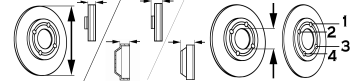

P/N

A3 Sportback (8PA)

1.8 TFSI quattro (118kW), 2.0 TDI 16V quattro (103kW), 2.0 TDI quattro (103kW), 2.0 TDI quattro (125kW), 2.0 TFSI quattro (147kW), 3.2 V6 quattro (184kW), S3 quattro (195kW)	09/04-03/13	●	BS-8044	C	V	310	22	48.5	65	5/10
RS3 quattro (250kW) {04/2011 →}	01/11-12/12	●	BS-8044	C	V	310	22	48.5	65	5/10
S3 quattro (188kW) {for PR: 1KW}	07/08-03/13	●	BS-8044	C	V	310	22	48.5	65	5/10

A3 (8V1)