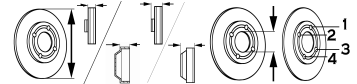

P/N

J5 Platform/Chassis (290L)

1.9 D (51kW), 2.0 (62kW), 2.5 D (54kW), 2.5 D 4x4 (54kW), 2.5 TD (70kW), 2.5 TD 4x4 (70kW) {→ 12/1994}	10/90-02/94	●	BS-1690	S	256	16	64	73	5/10
2.0 (62kW) {ch.→0154461}	10/90-02/94	●	BS-1680	S	256	13	61	72	5/10
2.5 D (54kW), 2.5 D 4x4 (54kW) {ch.→0154461; 800→; [kg]:→1600}	10/90-02/94	●	BS-1680	S	256	13	61	72	5/10
2.5 D (54kW), 2.5 TD (70kW), 2.5 TD 4x4 (70kW)	10/90-02/94	●	BS-3340	S	290	16	61	73	5/10
2.5 D 4x4 (54kW) { [kg]: 1800}	10/90-02/94	●	BS-3340	S	290	16	61	73	5/10
2.0 (62kW), 2.5 D (54kW), 2.5 D 4x4 (54kW), 2.5 TD (70kW), 2.5 TD 4x4 (70kW)	10/90-02/94	●	BT-0440		298	63.6	98	72	5/10

J7 Bus

1.6 (44kW), 1.8 (48kW), 1.9 D (40kW), 2.1 D (42kW) {01/1973 →}	08/68-03/80	●	BS-2820	S	280	14	55.5	112	5/5
2.3 D (49kW)	07/77-03/80	●	BS-2820	S	280	14	55.5	112	5/5

J7 Box

1.6 (44kW), 1.6 (50kW), 1.8 (48kW), 1.9 D (40kW), 2.1 D (42kW) {01/1973 →}	08/68-03/80	●	BS-2820	S	280	14	55.5	112	5/5
2.3 D (49kW)	07/77-03/80	●	BS-2820	S	280	14	55.5	112	5/5

J7 Platform/Chassis

1.6 (44kW), 1.8 (48kW), 1.9 D (40kW), 2.1 D (42kW) {01/1973 →}	08/68-03/80	●	BS-2820	S	280	14	55.5	112	5/5
2.3 D (49kW)	07/77-03/80	●	BS-2820	S	280	14	55.5	112	5/5

J9 Bus

All Models	03/80-06/87	●	BS-2820	S	280	14	55.5	112	5/5

J9 Box

All Models	03/80-06/87	●	BS-2820	S	280	14	55.5	112	5/5

J9 Platform/Chassis

All Models	03/80-06/87	●	BS-2820	S	280	14	55.5	112	5/5

PARTNER Combispace (5F)