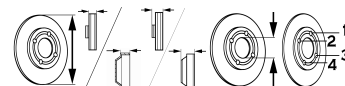

P/N

EXTRA Van (F40_, G40_)

1.0 (27kW), 1.2 (40kW), 1.4 (43kW), 1.4 (55kW), 1.6 D (40kW), 1.9 D (40kW), 1.9 D (47kW)	02/86-08/98	●	BS-0670	S	237.8	11.9	41	61	4/6
1.1 (33kW) {→ 05/1988}	07/85-04/95	●	BS-0660	S	237.8	8.1	41	61	4/6
1.1 (33kW) {06/1988 → 06/1990}	06/87-09/91	●	BS-0670	S	237.8	11.9	41	61	4/6
1.1 (33kW) {06/1988 → 12/1991}	07/85-04/95	●	BS-0670	S	237.8	11.9	41	61	4/6
1.1 (33kW) {09/1991 →}	06/87-09/91	●	BS-0670	S	237.8	11.9	41	61	4/6
1.4 (43kW) {01/1986 → 06/1990}	07/85-08/91	●	BS-0670	S	237.8	11.9	41	61	4/6
1.4 (44kW) {06/1987 → 06/1990}	03/86-08/91	●	BS-0670	S	237.8	11.9	41	61	4/6
1.4 (58kW) {09/1994 →}	01/94-03/98	●	BS-0670	S	237.8	11.9	41	61	4/6
1.6 D (40kW) {→ 06/1986}	03/86-08/98	●	BS-0660	S	237.8	8.1	41	61	4/6

SAFRANE (B54_)

2.0 (77kW), 2.0 12V (97kW), 2.1 dT (65kW), 2.2 (79kW)	04/92-07/96	●	BS-2270	V	262	22	44	61	4/6
2.0 12V (97kW), 2.2 (101kW), 2.5 dT (83kW)	04/92-07/96	●	BS-7964	V	262	22	44	61	5/7
2.2 (101kW) {→ 02/1995}	04/92-07/96	●	BS-2270	V	262	22	44	61	4/6
2.5 dT (83kW) {01/1993 →}	12/92-07/96	●	BS-6360	V	280	24	44	61	5/7
3.0 V6 (123kW), 3.0 V6 4x4 (123kW)	12/92-07/96	●	BS-6360	V	280	24	44	61	5/7
2.0 (77kW), 2.0 12V (97kW), 2.1 dT (65kW), 2.2 (79kW)	04/92-07/96	●	BS-2390	S	265	10.5	44.3	66	4/6
2.0 12V (97kW), 2.2 (101kW) {02/1995 →}	04/92-07/96	●	BS-2392	S	265	10.5	44.3	66	5/7
2.2 (101kW) {→ 02/1995}	04/92-07/96	●	BS-2390	S	265	10.5	44.3	66	4/6
2.5 dT (83kW), 3.0 V6 (123kW), 3.0 V6 4x4 (123kW)	12/92-07/96	●	BS-2392	S	265	10.5	44.3	66	5/7
3.0 Biturbo 4x4 (193kW), 3.0 V6 (123kW), 3.0 V6 4x4 (123kW)	12/92-07/96	●	BS-2391	S	265	10.5	44	61	5/7

SAFRANE Mk II (B54_)

2.0 16V (100kW)	07/96-12/00	●	BS-7964	V	262	22	44	61	5/7
2.2 dT (83kW), 2.5 20V (121kW), 3.0 V6 (123kW) {10/1996 →}	07/96-12/00	●	BS-6360	V	280	24	44	61	5/7
2.0 16V (100kW), 2.2 dT (83kW), 2.5 20V (121kW), 3.0 V6 (123kW) {10/1996 →}	07/96-12/00	●	BS-2392	S	265	10.5	44.3	66	5/7
2.9 24V (140kW)	03/99-12/00	●	BS-2392	S	265	10.5	44.3	66	5/7

SANDERO/STEPWAY I

1.4 (55kW), 1.6 (64kW)	02/09-	●	BS-6400	V	259	20.6	41	61	4/6
All Models {ABS}	12/07-	●	BS-0670	S	237.8	11.9	41	61	4/6

SANDERO/STEPWAY II

1.5 dCi (62kW)	12/13-	●	BS-9154	V	258	22	44	61	4/6

SCÉNIC I (JA0/1_)