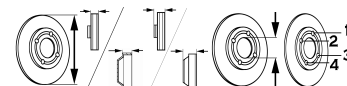

P/N

ALTEA XL (5P5, 5P8)

1.2 TSI (77kW), 1.4 TSI (92kW), 1.6 (75kW), 1.6 LPG (75kW), 1.6 Multifuel (75kW), 1.6 TDI (66kW), 1.6 TDI (77kW), 1.8 TFSI (118kW), 1.9 TDI (66kW), 1.9 TDI (77kW), 2.0 FSI (110kW), 2.0 TDI (100kW), 2.0 TDI (103kW), 2.0 TDI (125kW), 2.0 TDI 16V (103kW), 2.0 TDI 16V 4x4 (103kW), 2.0 TDI 4x4 (103kW), 2.0 TDI 4x4 (125kW), 2.0 TFSI 4x4 (147kW), 2.0 TFSI 4x4 (155kW) {for PR: 1KD, 1KQ}	10/06-05/09	●	BS-8018	C S	255	10	51.3	65	5/10
1.4 16V (63kW) {05/2008 →; for PR: 1KD, 1KQ}	10/06-	●	BS-8018	C S	255	10	51.3	65	5/10
1.4 16V (63kW) {05/2008 →; for PR: 1KS}	10/06-	●	BS-8784	C S	272	10	48.3	65	5/10
1.4 16V (63kW), 1.4 TSI (92kW), 1.6 (75kW), 1.6 TDI (77kW), 1.8 TFSI (118kW), 1.9 TDI (77kW), 2.0 FSI (110kW), 2.0 TDI (103kW), 2.0 TDI (125kW), 2.0 TDI 16V (103kW), 2.0 TDI 4x4 (103kW), 2.0 TDI 4x4 (125kW), 2.0 TFSI 4x4 (147kW) {for PR: 1KJ, 1KZ}	10/06-05/09	●	BS-8038	C S	286	12	48.7	65	5/10

AROSA (6H)

1.0 (37kW)	05/97-06/04	●	BS-4180	S	239	10	33.6	65	4/5
1.4 (44kW), 1.7 SDI (44kW)	05/97-06/04	●	BS-4260	V	239	18	34.2	65	4/5
1.4 16V (74kW), 1.4 TDI (55kW)	01/00-06/04	●	BS-1750	C V	256	20	38.8	65	4/5
1.0 (37kW), 1.4 (44kW), 1.4 16V (74kW), 1.4 TDI (55kW), 1.7 SDI (44kW)	05/97-06/04	●	BT-1410		240	50.5	59.2		
1.0 (37kW), 1.4 (44kW), 1.7 SDI (44kW) {ABS; ch.→6HX027500}	05/97-06/04	●	BT-0110		239	49.5	81		4/4
1.0 (37kW), 1.4 (44kW), 1.7 SDI (44kW) {ABS; ch.→6HX027500}	05/97-06/04	●	BT-0070		211,5	38.5	75		4/4
1.4 16V (74kW) {→ 12/2005}	01/00-06/04	●	BS-4265	S	232	9	39.3	65	4/5
1.4 16V (74kW), 1.4 TDI (55kW) {ABS}	01/00-06/04	●	BT-0110		239	49.5	81		4/4

CORDOBA (6K1, 6K2)