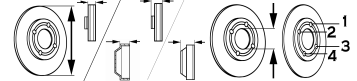

P/N

OCTAVIA Combi (1U5)

1.4 16V (55kW)	08/00-12/10	●	BS-8020	C	V	280	22	49.5	65	5/10
1.4 16V (55kW), 1.6 (55kW), 1.6 (74kW), 1.6 (75kW), 1.8 20V (92kW), 1.8 T (110kW), 1.8 T 4x4 (110kW), 1.9 SDI (50kW), 1.9 TDI (66kW), 1.9 TDI (74kW), 1.9 TDI (81kW), 1.9 TDI (96kW), 1.9 TDI 4x4 (66kW), 1.9 TDI 4x4 (74kW), 2.0 (85kW), 2.0 4x4 (85kW), 2.0 4x4 (88kW)	07/98-12/10	●	BS-5450	C	V	256	22	36.7	65	5/6
1.4 16V (55kW), 1.6 (75kW), 1.8 T (110kW), 1.9 TDI (74kW) {→ 06/2010; for PR: 1LR, 1LS, 1ZM}	07/98-12/10	●	BS-5460	C	V	280	22	36.5	65	5/6
1.4 16V (55kW), 1.6 (75kW), 1.9 TDI (74kW), 2.0 4x4 (88kW) {→ 06/2010; for PR: 1LE, 1LN, 1ZE, 1ZH}	01/00-12/10	●	BS-8030	C	V	288	25	34.2	65	5/10
1.6 (55kW), 1.6 (74kW), 1.8 20V (92kW), 1.8 T 4x4 (110kW), 1.9 SDI (50kW) {for PR: 1LR, 1LS, 1ZM}	07/98-12/07	●	BS-5460	C	V	280	22	36.5	65	5/6
1.6 (55kW), 1.6 (74kW), 1.8 20V (92kW), 1.9 SDI (50kW), 1.9 TDI (66kW), 1.9 TDI (81kW), 1.9 TDI 4x4 (66kW), 1.9 TDI 4x4 (74kW), 2.0 (85kW) {for PR: 1LE, 1LN, 1ZE, 1ZH}	07/98-03/10	●	BS-8030	C	V	288	25	34.2	65	5/10
1.8 T (110kW), 1.8 T 4x4 (110kW), 1.9 TDI (96kW)	07/98-12/10	●	BS-8030	C	V	288	25	34.2	65	5/10
1.9 TDI (66kW), 1.9 TDI (81kW), 1.9 TDI (96kW), 1.9 TDI 4x4 (74kW), 2.0 (85kW), 2.0 4x4 (85kW), 2.0 4x4 (88kW) {→ 08/2004}	07/98-12/10	●	BS-5460	C	V	280	22	36.5	65	5/6
1.9 TDI 4x4 (66kW)	11/99-02/06	●	BS-5460	C	V	280	22	36.5	65	5/6
2.0 4x4 (85kW) {05/2001 →; for PR: 1LE, 1LN, 1ZE, 1ZH}	08/00-09/04	●	BS-8030	C	V	288	25	34.2	65	5/10
RS 1.8 T (132kW) {→ 08/2004}	08/02-01/06	●	BS-6200	C	V	312	25	34	65	5/9
1.4 16V (55kW), 1.6 (74kW), 1.9 SDI (50kW), 1.9 TDI (66kW), 1.9 TDI 4x4 (66kW)	07/98-12/10	●	BT-1420			290	39	53.3	65	5/6
1.6 (55kW), 1.6 (74kW), 1.6 (75kW), 1.9 TDI (74kW), 1.9 TDI (81kW), 1.9 TDI (96kW), 2.0 (85kW) {for PR: 1KP}	07/98-12/10	●	BS-5470	C	S	232	9	39.3	65	5/6
1.8 20V (92kW), 1.8 T (110kW), 1.9 SDI (50kW), 1.9 TDI (66kW) {for PR: 1KK, 1KP, 1KS}	07/98-12/10	●	BS-5470	C	S	232	9	39.3	65	5/6
1.8 T 4x4 (110kW), 1.9 TDI 4x4 (66kW), 1.9 TDI 4x4 (74kW) {for PR: 1KE}	11/99-05/06	●	BS-7528	C	S	239	9	33.5	65	5/6
2.0 4x4 (85kW) {05/2001 →; for PR: 1KE}	08/00-09/04	●	BS-7528	C	S	239	9	33.5	65	5/6
2.0 4x4 (88kW) {→ 06/2010; for PR: 1KE}	01/00-12/10	●	BS-7528	C	S	239	9	33.5	65	5/6
RS 1.8 T (132kW) {01/2003 →; for PR: 2ED}	08/02-01/06	●	BS-6560	C	V	256	22	36.6	65	5/6

OCTAVIA (1Z3)