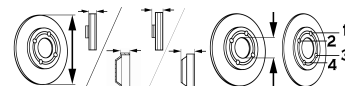

P/N

ACCLAIM

All Models {→ 12/1984}	01/82-12/85	●	BS-0150	S	215	11	49.9	61.2	4/8

HERALD

1200 (35kW), 13/60 (46kW)	01/67-12/71	●	BS-6060	V	278	24	41.1	95.1	6/6
All Models	01/67-12/71	●	BS-6010	S	232	9.6	26.2	67	4/4

HERALD Convertible

1200 (29kW) {01/1962 →}	01/61-10/67	●	BS-6010	S	232	9.6	26.2	67	4/4
13/60 (46kW)	01/67-12/71	●	BS-6010	S	232	9.6	26.2	67	4/4
All Models	01/61-12/71	●	BS-6060	V	278	24	41.1	95.1	6/6

HERALD Estate

1200 (29kW) {01/1962 →}	01/61-10/67	●	BS-6010	S	232	9.6	26.2	67	4/4
13/60 (46kW)	01/67-12/71	●	BS-6010	S	232	9.6	26.2	67	4/4
All Models	01/61-12/71	●	BS-6060	V	278	24	41.1	95.1	6/6

SPITFIRE

1.2 MK I (46kW), 1.2 MK II (49kW), 1.3 MK III (55kW)	10/62-12/70	●	BS-6010	S	232	9.6	26.2	67	4/4
1.3 MK III (55kW)	12/67-12/70	●	BS-6060	V	278	24	41.1	95.1	6/6

VITESSE

1.6 (51kW)	01/62-12/67	●	BS-6060	V	278	24	41.1	95.1	6/6
1.6 (51kW)	01/62-12/67	●	BS-6010	S	232	9.6	26.2	67	4/4

VITESSE Cabriolet

1.6 (51kW)	01/62-10/66	●	BS-6060	V	278	24	41.1	95.1	6/6
1.6 (51kW)	01/62-10/66	●	BS-6010	S	232	9.6	26.2	67	4/4