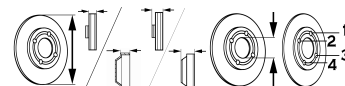

P/N

CLIO I Box (S57_)

1.9 D (48kW) {→ 01/1994}	01/91-09/98	●	BS-0670	S	237.8	11.9	41	61	4/6
1.9 D (48kW) {01/1994 →}	01/91-09/98	●	BS-0800	V	238	20	41	61	4/6
1.1 (34kW), 1.2 (40kW), 1.2 (44kW), 1.9 D (48kW)	01/91-09/98	●	BT-0140		208	53.5	83		4/4
1.1 (34kW), 1.2 (40kW), 1.2 (44kW), 1.9 D (48kW) {ABS; without ABS sensor ring}	01/91-09/98	●	BS-5370	S	238	8	74.6	52.3	4/4

CLIO Mk II (BB0/1/2_, CB0/1/2_)