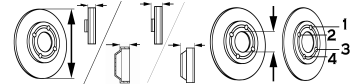

NOAH/VOXY (_ZRR7_)

All Models	06/07-09/13	●	BT-1680		278	49	64.3	62.1	5/8
------------	-------------	---	---------	--	-----	----	------	------	-----

P/N

PASEO Convertible (EL54)

1.5 16V (66kW) {ABS}	10/96-01/98	●	BS-7220	V	254	18	42.8	55	4/6
1.5 16V (66kW) {ABS}	10/96-01/98	●	BS-5690	V	238	18	43	55	4/6