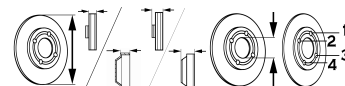

P/N

INSIGNIA Estate

1.4 (103kW), 1.4 LPG (103kW), 1.6 (85kW), 1.6 SIDI (125kW), 1.6 Turbo (132kW), 1.8 (103kW), 2.0 Biturbo CDTI (140kW), 2.0 Biturbo CDTI (143kW), 2.0 Biturbo CDTI 4x4 (140kW), 2.0 Biturbo CDTI 4x4 (143kW), 2.0 CDTI (103kW), 2.0 CDTI (118kW), 2.0 CDTI (120kW), 2.0 CDTI (125kW), 2.0 CDTI (81kW), 2.0 CDTI (88kW), 2.0 CDTI (96kW), 2.0 CDTI 4x4 (118kW), 2.0 CDTI 4x4 (120kW), 2.0 CDTI 4x4 (125kW), 2.0 E85 Turbo (162kW), 2.0 Turbo (162kW), 2.0 Turbo (184kW), 2.0 Turbo 4x4 (162kW), 2.0 Turbo 4x4 (184kW), 2.8 V6 Turbo 4x4 (191kW) {O [in]: 16}	07/08-	●	BS-8464	C	V	296	30	51	67.4	5/6
1.4 (103kW), 1.4 LPG (103kW), 1.6 (85kW), 1.6 SIDI (125kW), 1.6 Turbo (132kW), 1.8 (103kW), 2.0 Biturbo CDTI (140kW), 2.0 Biturbo CDTI (143kW), 2.0 Biturbo CDTI 4x4 (140kW), 2.0 Biturbo CDTI 4x4 (143kW), 2.0 CDTI (103kW), 2.0 CDTI (118kW), 2.0 CDTI (120kW), 2.0 CDTI (81kW), 2.0 CDTI (88kW), 2.0 CDTI (96kW), 2.0 CDTI 4x4 (118kW), 2.0 CDTI 4x4 (120kW), 2.0 E85 Turbo (162kW), 2.0 Turbo (162kW), 2.0 Turbo 4x4 (162kW), 2.0 Turbo 4x4 (184kW), 2.8 V6 Turbo 4x4 (191kW) {O [in]: 17}	07/08-	●	BS-8468	C	V	337	30	51	67.4	5/6
1.4 (103kW), 1.4 LPG (103kW), 1.6 (85kW), 1.6 SIDI (125kW), 1.6 Turbo (132kW), 1.8 (103kW), 2.0 Biturbo CDTI (140kW), 2.0 Biturbo CDTI (143kW), 2.0 Biturbo CDTI 4x4 (140kW), 2.0 Biturbo CDTI 4x4 (143kW), 2.0 CDTI (103kW), 2.0 CDTI (118kW), 2.0 CDTI (120kW), 2.0 CDTI (81kW), 2.0 CDTI (88kW), 2.0 CDTI (96kW), 2.0 CDTI 4x4 (118kW), 2.0 CDTI 4x4 (120kW), 2.0 E85 Turbo (162kW), 2.0 Turbo (162kW), 2.0 Turbo 4x4 (162kW), 2.0 Turbo 4x4 (184kW), 2.8 V6 Turbo 4x4 (191kW) {O [in]: 17}	07/08-	●	BS-8466	C	V	321	30	50.9	67.4	5/6
1.6 (85kW), 1.6 Turbo (132kW), 1.8 (103kW), 2.0 Biturbo CDTI (140kW), 2.0 Biturbo CDTI 4x4 (140kW), 2.0 CDTI (118kW), 2.0 CDTI (81kW), 2.0 CDTI (96kW), 2.0 CDTI 4x4 (118kW), 2.0 Turbo (162kW), 2.0 Turbo 4x4 (162kW), 2.8 V6 Turbo 4x4 (191kW) {O [in]: 17}	07/08-	●	BS-8472	C	V	315	23	48	67.4	5/6
1.6 (85kW), 1.6 Turbo (132kW), 1.8 (103kW), 2.0 Biturbo CDTI (140kW), 2.0 Biturbo CDTI 4x4 (140kW), 2.0 CDTI (118kW), 2.0 CDTI (81kW), 2.0 CDTI (96kW), 2.0 Turbo (162kW), 2.8 V6 Turbo 4x4 (191kW) {O [in]: 16}	07/08-	●	BS-8470	C	S	292	12	48	67.4	5/6
2.0 E85 Turbo (162kW)	09/10-	●	BS-8472	C	V	315	23	48	67.4	5/6
2.8 V6 Turbo OPC 4x4 (239kW) {O [in]: 18}	07/09-	●	BS-8472	C	V	315	23	48	67.4	5/6

INSIGNIA Saloon