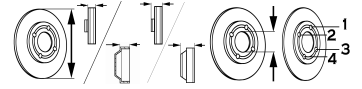

P/N

DAIMLER XJ (X30_)

Six 4.0 (177kW) {→ 12/1994}	10/94-06/03	●	BS-8242	V	291	28	66.8	80	5/6
V8 Super 4.0 (267kW) {→ 08/2005}	07/97-06/03	●	BS-8244	V	325	28.4	49.5	74	5/5

XJ 40, 81

Double Six 6.0 (229kW), Sovereign 4.0 (163kW)	09/89-09/94	●	BS-8872	V	295	22.5	66.5	80	5/6