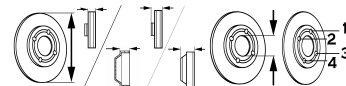

P/N

9-3 Convertible (YS3F)

1.8t BioPower (110kW), 1.8 i (90kW), 1.9 TiD (88kW), 1.9 TTiD (118kW), 1.9 TTiD (132kW), 1.9 TTiD (96kW), 2.0 t (120kW), 2.0 t (162kW), 2.0 t BioPower (120kW), 2.0 t BioPower (129kW), 2.0 t BioPower (162kW), 2.8 Turbo V6 (184kW), 2.8 Turbo V6 (188kW), 2.8 Turbo V6 (203kW), 2.8 Turbo V6 (206kW) {→ 06/2012; ● [in]: 16}	01/04-	●	BS-7916	C	V	292	20	41.5	65.5	5/8
1.8t BioPower (129kW), 2.0 t BioPower (147kW) {07/2007 → 06/2012; ● [in]: 15}	01/07-	●	BS-7914	C	S	278	12	41.5	65.5	5/8
1.8t BioPower (129kW), 2.0 t BioPower (147kW) {07/2007 → 06/2012; ● [in]: 16}	01/07-	●	BS-7916	C	V	292	20	41.5	65.5	5/8
1.9 TiD (110kW) ● [in]: 15}	01/06-	●	BS-7914	C	S	278	12	41.5	65.5	5/8
1.9 TiD (110kW) ● [in]: 16, 17}	01/06-	●	BS-7916	C	V	292	20	41.5	65.5	5/8
2.0 t (129kW), 2.0 T (154kW)	08/03-	●	BS-7916	C	V	292	20	41.5	65.5	5/8
2.8 Turbo V6 (169kW) {06/2008 → 06/2012; ● [in]: 15}	02/06-	●	BS-7914	C	S	278	12	41.5	65.5	5/8
2.8 Turbo V6 (169kW) {06/2008 → 06/2012; ● [in]: 16}	02/06-	●	BS-7916	C	V	292	20	41.5	65.5	5/8

9-3 Estate (YS3F)