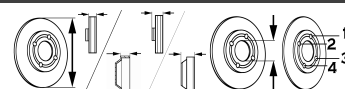

P/N

HIACE II Box (LH5_, YH7_, LH7_, LH6_, YH6_, YH5_)

1.8 (58kW), 2.4 D (55kW) {→ 12/1988}	03/83-11/89	●	BS-4050	V	257	25	47	84	5/5
2.0 (65kW) {→ 08/1987}	01/84-11/89	●	BS-4050	V	257	25	47	84	5/5
2.2 D (49kW) {→ 12/1984}	03/83-11/89	●	BS-4050	V	257	25	47	84	5/5

HIACE II Wagon (LH7_, LH5_, LH6_, YH7_, YH6_, YH5_)

1.8 (58kW), 2.4 D (55kW) {→ 12/1988}	03/83-11/89	●	BS-4050	V	257	25	47	84	5/5
2.0 (65kW) {→ 08/1987}	01/85-08/89	●	BS-4050	V	257	25	47	84	5/5
2.2 D (49kW) {→ 12/1984}	03/83-11/89	●	BS-4050	V	257	25	47	84	5/5
2.4 D 4WD (54kW)	01/87-01/88	●	BS-4050	V	257	25	47	84	5/5

HIACE III Box (YH7_, LH6_, LH7_, LH5_, YH5_, YH6_)

2.0 (74kW), 2.4 D 4WD (55kW), 2.4 Diesel (55kW) {→ 07/1993}	08/89-08/95	●	BS-7200	V	255	25	47	84	5/5
2.4 (88kW), 2.4 4WD (88kW) {01/1990 → 07/1993}	08/89-08/95	●	BS-7200	V	255	25	47	84	5/5
2.4 (88kW), 2.4 4WD (88kW), 2.4 D 4WD (55kW), 2.4 Diesel (55kW) {08/1993 →}	08/89-08/95	●	BS-6450	V	285	28	45.5	84.2	5/5
2.4 4WD (88kW), 2.4 D 4WD (55kW), 2.4 D 4x4 (57kW), 2.5 D-4D 4x4 (65kW)	08/89-08/04	●	BS-8628	V	285	28	48.5	100	6/6
2.5 D-4D 4x4 (65kW)	08/01-08/04	●	BS-7990	V	285	28	45.5	84	6/6
3.0 D (65kW) {08/2001 → 10/2003}	08/98-08/04	●	BS-7990	V	285	28	45.5	84	6/6

HIACE III Wagon (LH1_, RZH1_)

2.0 (74kW) {08/1995 →}	08/89-04/98	●	BS-7990	V	285	28	45.5	84	6/6
2.0 (74kW), 2.4 D (55kW), 2.4 D 4WD (55kW) {→ 07/1993}	08/89-04/98	●	BS-7200	V	255	25	47	84	5/5
2.4 (88kW), 2.4 4WD (88kW) {01/1990 → 07/1993}	08/89-08/95	●	BS-7200	V	255	25	47	84	5/5
2.4 (88kW), 2.4 4WD (88kW), 2.4 D (55kW), 2.4 D 4WD (55kW) {08/1993 →}	08/89-08/95	●	BS-6450	V	285	28	45.5	84.2	5/5
2.4 D (57kW)	08/89-08/95	●	BS-6450	V	285	28	45.5	84.2	5/5
2.4 D 4WD (55kW), 2.5 D-4D 4x4 (75kW), 3.4 4x4 (131kW)	08/89-08/04	●	BS-8628	V	285	28	48.5	100	6/6
2.5 D-4D 4x4 (75kW)	08/01-08/04	●	BS-7990	V	285	28	45.5	84	6/6

HIACE IV Bus (LH1_)

2.4 (85kW), 2.4 D (55kW), 2.4 D (58kW), 2.4 TD (66kW), 2.5 D-4D (65kW), 2.5 D-4D (75kW), 2.5 D-4D 4WD (75kW), 2.7 (105kW), 2.7 (106kW)	08/95-08/06	●	BS-7990	V	285	28	45.5	84	6/6
2.4 4WD (85kW), 2.4 TD 4WD (66kW), 2.5 D-4D 4x4 (86kW), 2.7 4WD (105kW)	08/95-08/06	●	BS-8628	V	285	28	48.5	100	6/6
2.4 D (61kW) {→ 08/2001}	08/95-08/06	●	BS-7990	V	285	28	45.5	84	6/6
2.5 D-4D (70kW), 2.5 D-4D (86kW) {09/2006 →}	08/06-	●	BS-7990	V	285	28	45.5	84	6/6

HIACE IV Box (LXH1_, RZH1_, LH1_)

2.4 (85kW), 2.4 D (58kW), 2.4 D (55kW), 2.4 TD (66kW), 2.5 D-4D (65kW), 2.5 D-4D (70kW), 2.5 D-4D (75kW), 2.5 D-4D (86kW), 2.5 D-4D 4WD (75kW), 2.7 (105kW)	08/95-08/06	●	BS-7990	V	285	28	45.5	84	6/6
2.4 4WD (85kW), 2.4 TD 4WD (66kW), 2.5 D-4D 4WD (75kW), 2.5 D-4D 4x4 (86kW), 2.7 4WD (106kW)	08/95-08/06	●	BS-8628	V	285	28	48.5	100	6/6
2.4 D (61kW) {→ 08/2001}	08/95-08/06	●	BS-7990	V	285	28	45.5	84	6/6
2.4 i (88kW) {→ 04/1998}	08/95-02/05	●	BS-7990	V	285	28	45.5	84	6/6

HIACE IV Platform/Chassis (LXH1_, RCH1_, KLH1_)

All Models {→ 08/2001}	08/95-08/06	●	BS-7990	V	285	28	45.5	84	6/6

HIACE V Box (TRH2_, KDH2_)

2.5 D-4D (70kW), 2.5 D-4D (75kW), 2.5 D-4D (86kW)	09/06-	●	BS-7990	V	285	28	45.5	84	6/6

HIACE / COMMUTER V (TRH2_, KDH2_)

2.5 D-4D (75kW)	09/06-	●	BS-7990	V	285	28	45.5	84	6/6