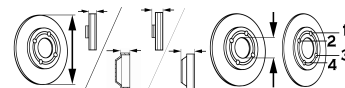

P/N

H-1 / STAREX

2.4 (82kW), 2.5 CRDi (103kW), 2.5 CRDi 4x4 (103kW), 2.5 D (57kW), 2.5 D (62kW), 2.5 Tci (73kW), 2.5 Tci (74kW), 2.5 TD (59kW), 2.5 TD 4WD (59kW)	06/97-12/07	●	BS-6460	V	254	24	40	87.1	5/5
2.4 (99kW), 2.5 CRDi (103kW), 2.5 CRDi (120kW) {07/2003 →}	06/01-04/04	●	BS-8360	V	274	26	44.3	87	5/5
2.5 CRDi (81kW), 2.5 Tci (74kW), 2.5 TD 4WD (73kW), 2.5 TD 4WD (74kW)	03/01-12/07	●	BS-8360	V	274	26	44.3	87	5/5

H-1 Box

2.4 (107kW) {11/2002 →}	11/01-04/04	●	BS-8360	V	274	26	44.3	87	5/5
2.4 (82kW), 2.5 CRDi (103kW), 2.5 CRDi (81kW), 2.5 TD (59kW), 2.5 TD (73kW), 2.5 TD (74kW)	03/00-12/07	●	BS-8360	V	274	26	44.3	87	5/5
2.4 (82kW), 2.5 CRDi (103kW), 2.5 TD (59kW), 2.5 TD (73kW), 2.5 TD (74kW)	03/00-12/07	●	BS-6460	V	254	24	40	87.1	5/5
2.6 CRDi (79kW) {08/2005 →}	10/97-12/07	●	BS-8360	V	274	26	44.3	87	5/5

H-1 Platform/Chassis

2.5 D (73kW)	06/00-10/05	●	BS-6460	V	254	24	40	87.1	5/5

iLoad Box (TQ)

2.5 CRDi (100kW), 2.5 CRDi (120kW), 2.5 CRDi (125kW), 2.5 CRDi (81kW), 2.5 CRDi (85kW)	02/08-	●	BS-8290	V	300	30	52.5	96.3	6/8
2.5 CRDi (100kW), 2.5 CRDi (120kW), 2.5 CRDi (125kW), 2.5 CRDi (81kW), 2.5 CRDi (85kW)	02/08-	●	BS-8292	V	324	18	82.6	96.3	6/8

i800 Bus (TQ)

2.5 CRDi (100kW), 2.5 CRDi (120kW), 2.5 CRDi (125kW), 2.5 CRDi (81kW), 2.5 CRDi (85kW)	05/08-	●	BS-8290	V	300	30	52.5	96.3	6/8
2.5 CRDi (100kW), 2.5 CRDi (120kW), 2.5 CRDi (125kW), 2.5 CRDi (81kW), 2.5 CRDi (85kW)	05/08-	●	BS-8292	V	324	18	82.6	96.3	6/8

H100 Bus (P)

2.4 (84kW), 2.4 (90kW), 2.5 D (55kW), 2.5 D (57kW)	07/93-03/00	●	BS-5200	V	252.8	20	28.7	84	5/5

H100 Box

2.5 D (55kW), 2.5 D (57kW)	07/93-03/00	●	BS-5200	V	252.8	20	28.7	84	5/5

HIGHWAY VAN

All Models {→ 03/2004}	03/00-	●	BS-7690	V	275.8	26.2	47.2	69	5/7
All Models {→ 03/2004}	03/00-	●	BS-8526	S	284	10	61	76	5/8

i10 (PA)

1.0 (51kW), 1.1 (49kW), 1.1 (51kW), 1.2 (57kW), 1.2 (63kW) {→ 11/2013}	01/08-	●	BS-8156	V	241	18	49	62.2	4/6
1.1 (48kW) {01/2008 → 11/2013}	12/07-	●	BS-8156	V	241	18	49	62.2	4/6
1.1 CRDi (55kW)	01/08-	●	BS-8296	V	252	18	49	62.2	4/6
1.1 (48kW) {01/2008 →}	12/07-	●	BS-8652	S	234	10	37.5	62.5	4/6
1.1 (49kW), 1.1 (51kW), 1.1 CRDi (55kW), 1.2 (57kW), 1.2 (63kW)	01/08-	●	BS-8652	S	234	10	37.5	62.5	4/6

i10 (IA)

All Models	12/13-	●	BS-8156	V	241	18	49	62.2	4/6

i20 (PB, PBT)

1.2 (57kW) {ESR}	09/08-	●	BS-8294	V	256	18	46.8	62.2	4/6
1.2 (57kW), 1.4 (74kW), 1.6 (93kW), 1.6 CRDi (85kW)	09/08-	●	BS-8550	V	256	22	46.6	62.2	4/6
1.2 (57kW), 1.4 (74kW), 1.4 CRDi (55kW), 1.4 CRDi (66kW), 1.6 (93kW), 1.6 CRDi (85kW)	08/08-	●	BS-8590	S	262	10	63.8	62.5	4/7

i30 (FD)