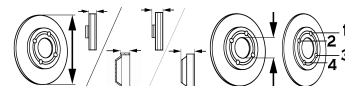

P/N

ASTRA Mk II Hatchback

1.6 (60kW), 1.6 D (40kW), 1.7 D (42kW), 1.8 GTE (82kW)	09/84-08/91	●	BT-0130		242	52.5	65		4/5
1.8 GTE (82kW) {09/1987 →; without ABS sensor ring}	09/84-08/91	●	BS-2170	S	261	10	82.5	40	4/6

ASTRA Mk II Convertible

1.6 i (55kW), 1.6 i (60kW), 1.6 i CAT (55kW) {→ 09/1991}	01/87-08/93	●	BS-0610	V	236.3	19.9	41	60	4/7
1.6 i (55kW), 1.6 i CAT (55kW)	10/87-08/93	●	BS-0590	S	236	12.5	41	60	4/7
1.6 i (60kW) {09/1987 →}	01/87-12/91	●	BS-0590	S	236	12.5	41	60	4/7
2.0 i (85kW), 2.0 i CAT (85kW) {→ 09/1991}	01/87-08/93	●	BS-1780	V	256	24	41	60	4/7

ASTRA Mk II Estate

1.2 (44kW), 1.3 (55kW), 1.4 S (55kW)	09/84-08/91	●	BS-0570	S	235.9	9.9	40.9	60	4/7
1.3 (51kW), 1.3 (55kW), 1.4 S (55kW), 1.5 DT (49kW), 1.6 (60kW), 1.6 D (40kW), 1.6 S (66kW), 1.7 D (42kW)	09/84-08/91	●	BS-0590	S	236	12.5	41	60	4/7
1.6 (60kW), 1.6 D (40kW), 1.6 S (66kW), 1.7 D (42kW), 1.8 i (83kW)	09/84-08/91	●	BS-0610	V	236.3	19.9	41	60	4/7
1.8 i (83kW)	01/90-08/91	●	BS-1780	V	256	24	41	60	4/7
1.6 (60kW), 1.6 D (40kW)	09/84-08/91	●	BT-0130		242	52.5	65		4/5

ASTRA Mk III (F)