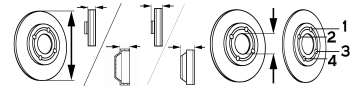

P/N

CIVIC Mk IV Hatchback (MA, MB)

1.8 16V (124kW)	01/97-02/01	●	●	BS-7684	V	282	23	47,2	64	4/8
1.4 i (55kW) {ABS; 01/1999 →}	09/95-02/01	●	●	BS-8388	S	260	9	49	61	4/8
1.4 i (55kW), 1.4 i (66kW), 1.5 i Vtec-E (66kW) {ABS; → 12/1996}	09/94-02/01	●	●	BS-0830	S	238	10	48.4	61	4/8
1.5 16V (84kW) {ABS}	01/97-02/01	●	●	BS-0830	S	238	10	48.4	61	4/8
1.5 16V (84kW), 1.6 (92kW)	01/97-02/01	●	●	BS-8388	S	260	9	49	61	4/8
1.6 16V (85kW), 1.6 VTi (118kW), 2.0 i TD (63kW), 2.0 TDiC (74kW), 2.0 TDiC (77kW)	01/97-02/01	●	●	BS-0830	S	238	10	48.4	61	4/8
1.6 i (83kW), 1.6 i Vtec (93kW) {→ 12/1996}	09/94-01/97	●	●	BS-0830	S	238	10	48.4	61	4/8
1.6 VTi (118kW) {ABS}	01/97-02/01	●	●	BS-5210	S	239	9	47.6	61	4/8

CIVIC Mk V Hatchback (EJ, EK)

1.4 i (55kW), 1.4 i S (66kW) {01/1996 → 12/1997}	11/95-02/01	●	●	BS-1080	V	240	21	44.7	61	4/8
1.4 i (55kW), 1.4 i S (66kW) {ABS; → 10/1998}	11/95-02/01	●	●	BS-2240	V	262	21	44.7	64.15	4/8
1.4 i (55kW), 1.4 i S (66kW) {ABS; 11/1998 → 01/2001}	11/95-02/01	●	●	BS-2050	V	259	23	34	92	4/4
1.4 LPG (66kW) {→ 08/1997}	01/97-02/01	●	●	BS-1080	V	240	21	44.7	61	4/8
1.4 LPG (66kW) {09/1997 → 01/2001}	01/97-02/01	●	●	BS-2240	V	262	21	44.7	64.15	4/8
1.5 i (84kW) {ABS; → 08/1997}	11/95-02/01	●	●	BS-1080	V	240	21	44.7	61	4/8
1.5 i (84kW), 1.6 i (84kW), 1.6 VTi (118kW) {→ 01/2001}	11/95-02/01	●	●	BS-2240	V	262	21	44.7	64.15	4/8
1.6 (93kW) {01/1996 →}	10/95-09/00	●	●	BS-2240	V	262	21	44.7	64.15	4/8
1.6 VTEC Type R (136kW), 2.0 TDiC (77kW)	08/97-10/00	●	●	BS-2240	V	262	21	44.7	64.15	4/8
1.6 VTi (118kW) {ABS}	11/95-02/01	●	●	BS-5210	S	239	9	47.6	61	4/8
2.0 TDiC (77kW)	11/98-10/00	●	●	BS-0830	S	238	10	48.4	61	4/8

CIVIC Mk V Saloon (EJ, EK)

1.4 i (66kW) {01/1996 → 12/1997}	11/95-02/01	●	●	BS-1080	V	240	21	44.7	61	4/8
1.4 i (66kW) {ABS; → 10/1998}	11/95-02/01	●	●	BS-2240	V	262	21	44.7	64.15	4/8
1.4 i (66kW) {ABS; 11/1998 → 01/2001}	11/95-02/01	●	●	BS-2050	V	259	23	34	92	4/4
1.5 i (84kW) {ABS; → 08/1997}	11/95-02/01	●	●	BS-1080	V	240	21	44.7	61	4/8
1.5 i (84kW), 1.6 i Vtec (92kW), 1.6 VTi (118kW) {→ 01/2001}	11/95-02/01	●	●	BS-2240	V	262	21	44.7	64.15	4/8
1.6 (118kW) {11/1995 →}	10/95-09/00	●	●	BS-2240	V	262	21	44.7	64.15	4/8
1.6 (93kW) {01/1996 →}	10/95-12/00	●	●	BS-2240	V	262	21	44.7	64.15	4/8
1.6 i Vtec (92kW), 1.6 VTi (118kW) {ABS}	11/95-02/01	●	●	BS-5210	S	239	9	47.6	61	4/8

CIVIC VII Coupe (EM2)

1.6 i (81kW)	02/01-12/05	●	●	BS-8154	V	300	25	47	64.1	5/9
All Models {→ 10/2004}	02/01-12/05	●	●	BS-2240	V	262	21	44.7	64.15	4/8
All Models {→ 10/2004}	02/01-12/05	●	●	BS-8388	S	260	9	49	61	4/8
All Models {→ 10/2004}	02/01-12/05	●	●	BS-8660	S	260	10	48.7	64.2	5/9

CIVIC VII Hatchback (EU, EP, EV)