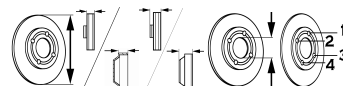

P/N

ACTYON I

2.3 (110kW), 2.3 4x4 (110kW), 200 Xdi 4WD (104kW)	10/06-	•	BS-8358	V	294	28	56.4	85	5/7
2.0 Xdi (104kW), 2.3 (110kW), 2.3 4x4 (110kW), 200 Xdi 4WD (104kW)	11/05-	•	BS-8616	S	299	10.4	67.6	85.1	5/7

ACTYON SPORTS I (QJ)

2.0 Xdi 4WD (104kW)	04/07-	•	BS-8616	S	299	10.4	67.6	85.1	5/7

KORANDO (KJ)

2.3 (103kW), 2.3 (105kW), 2.3 D (58kW), 2.9 D (72kW), 2.9 TD (88kW), 3.2 (154kW), 3.2 (156kW), 3.2 (162kW) {→ 01/1999}	12/96-	•	BS-8756	S	299	10.4	67.6	105.6	6/8

KORANDO Cabrio (KJ)

2.3 (103kW), 2.9 D (72kW), 2.9 TD (88kW), 3.2 (156kW), 3.2 (162kW) {→ 01/1999}	06/97-	•	BS-8756	S	299	10.4	67.6	105.6	6/8

KYRON

2.0 Xdi (104kW), 2.0 Xdi 4x4 (104kW), 2.7 Xdi (121kW)	05/05-	•	BS-8358	V	294	28	56.4	85	5/7
2.0 Xdi (104kW), 2.0 Xdi 4x4 (104kW), 2.7 Xdi (121kW)	05/05-	•	BS-8616	S	299	10.4	67.6	85.1	5/7
2.7 Xdi (120kW), 2.7 Xdi (121kW), 3.2 M320 4WD (162kW)	05/05-	•	BS-9152	V	307	20	71	85	5/8

MUSSO (FJ)

2.0 (93kW), 2.3 (103kW), 2.3 D (59kW), 2.9 D (73kW), 2.9 TD (88kW), 3.2 (162kW) {01/1999 →}	10/95-	•	BS-8756	S	299	10.4	67.6	105.6	6/8
2.3 (110kW)	04/03-	•	BS-8756	S	299	10.4	67.6	105.6	6/8

MUSSO SPORTS

2.9 D 4x4 (88kW)	08/04-	•	BS-8756	S	299	10.4	67.6	105.6	6/8

REXTON (GAB_)

2.3 RX230 4x4 (110kW), 2.7 Xdi (120kW), 2.7 Xdi (121kW), 2.8 4x4 (201kW), 2.8 RX280 4x4 (142kW), 2.9 TD (88kW), 3.2 (162kW) {→ 02/2006}	04/02-08/06	•	BS-8476	V	294	26	32.6	88	6/6
2.7 Xdi (120kW), 2.7 Xdi (121kW), 3.2 (162kW) {→ 02/2006}	04/02-08/06	•	BS-9080	V	296	24	55	96	6/9
2.7 Xdi (120kW), 3.2 (162kW) {03/2006 → 06/2009}	04/02-	•	BS-8358	V	294	28	56.4	85	5/7
2.7 Xdi (121kW) {03/2006 →}	03/05-08/06	•	BS-8358	V	294	28	56.4	85	5/7
2.3 RX230 4x4 (110kW), 2.7 Xdi (120kW), 2.7 Xdi (121kW), 2.9 TD (88kW), 3.2 (162kW) {→ 02/2006}	04/02-08/06	•	BS-8756	S	299	10.4	67.6	105.6	6/8
2.7 D 4x4 (137kW), 2.7 Xdi (120kW), 2.7 Xdi (121kW), 2.7 Xdi 4x4 (118kW), 2.7 Xdi Turbo 4x4 (132kW), 3.2 (162kW)	04/02-08/06	•	BS-9152	V	307	20	71	85	5/8
2.7 D 4x4 (137kW), 2.7 Xdi (120kW), 3.2 (162kW)	04/02-	•	BS-8616	S	299	10.4	67.6	85.1	5/7

REXTON W

2.0 XDi (114kW), 2.0 XDi 4x4 (114kW)	07/12-	•	BS-9152	V	307	20	71	85	5/8

RODIUS

All Models	05/05-	•	BS-9150	V	300	28	68	85	05/07
2.7 Xdi (120kW), 2.7 Xdi (121kW), 2.7 Xdi 4WD (120kW), 2.7 Xdi 4WD (121kW)	05/05-	•	BS-9152	V	307	20	71	85	5/8

TURISMO

All Models	08/13-	•	BS-9152	V	307	20	71	85	5/8

TURISMO II

2.0 Xdi (114kW), 2.0 Xdi 4WD (114kW)	07/13-	•	BS-9150	V	300	28	68	85	05/07
2.0 Xdi (114kW), 2.0 Xdi 4WD (114kW)	07/13-	•	BS-9152	V	307	20	71	85	5/8