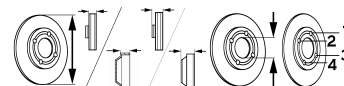

P/N

FOCUS II Station Wagon (DA_)

1.8 Flexifuel (97kW) {01/2006 → 02/2011}	12/05-01/08	●	BS-8056	C V	278	25	48.5	63.5	5/5
1.8 TDCi (85kW) {01/2005 → 02/2011; ● [in]: 15, 16}	07/04-09/12	●	BS-8056	C V	278	25	48.5	63.5	5/5
1.4 (59kW), 1.6 (74kW), 1.6 LPG (85kW), 1.6 TDCi (66kW), 1.6 TDCi (74kW), 1.6 TDCi (80kW), 1.6 TDCi (81kW), 1.6 Ti (85kW), 1.8 (92kW), 1.8 Flexifuel (92kW), 1.8 Flexifuel (97kW), 1.8 TDCi (85kW), 2.0 (107kW), 2.0 LPG (107kW), 2.0 TDCi (81kW) {● [in]: 17}	07/04-09/12	●	BS-8068	C S	280	11	40.8	63.6	5/5
1.4 (59kW), 1.6 (74kW), 1.6 TDCi (66kW), 1.6 TDCi (80kW), 1.6 Ti (85kW), 1.8 Flexifuel (92kW), 1.8 TDCi (85kW), 2.0 (107kW), 2.0 TDCi (100kW), 2.0 TDCi (81kW) {● [in]: 15, 16}	07/04-09/12	●	BS-8114	C S	265	11	41	63.5	5/5
1.6 LPG (85kW), 1.6 TDCi (74kW), 1.6 TDCi (81kW), 1.8 (92kW) {→ 02/2011; ● [in]: 15, 16}	07/04-09/12	●	BS-8114	C S	265	11	41	63.5	5/5
1.8 Flexifuel (97kW) {01/2006 → 02/2011; ● [in]: 15, 16}	12/05-01/08	●	BS-8114	C S	265	11	41	63.5	5/5
2.0 TDCi (100kW), 2.0 TDCi (98kW)	07/04-09/12	●	BS-8068	C S	280	11	40.8	63.6	5/5

FOCUS III

1.0 EcoBoost (74kW), 1.0 EcoBoost (92kW), 1.6 Flexifuel (88kW), 1.6 LPG (86kW), 1.6 LPG (88kW), 1.6 TDCi (70kW), 1.6 TDCi (85kW), 1.6 TDCi ECOnetic (77kW), 1.6 Ti (63kW), 1.6 Ti (77kW), 1.6 Ti (88kW), 1.6 Ti (92kW), Electric (107kW)	07/10-	●	BS-9158	V	278	25	48.5	63.5	5/5
1.5 EcoBoost (110kW), 1.5 EcoBoost (134kW), 1.5 TDCi (70kW), 1.5 TDCi (88kW), 1.5 TDCi ECOnetic (77kW), 1.6 EcoBoost (110kW), 1.6 EcoBoost (134kW), 1.6 Flexifuel (110kW), 2.0 (110kW), 2.0 TDCi (100kW), 2.0 TDCi (103kW), 2.0 TDCi (110kW), 2.0 TDCi (120kW), 2.0 TDCi (136kW), 2.0 TDCi (85kW)	07/10-	●	BS-8060	C V	300	25	48.5	63.5	5/5
1.0 EcoBoost (74kW), 1.0 EcoBoost (92kW), 1.6 EcoBoost (110kW), 1.6 EcoBoost (134kW), 1.6 Flexifuel (88kW), 1.6 LPG (88kW), 1.6 TDCi (70kW), 1.6 TDCi (85kW), 1.6 TDCi ECOnetic (77kW), 1.6 Ti (63kW), 1.6 Ti (77kW), 1.6 Ti (92kW), 2.0 ST (184kW), 2.0 TDCi (100kW), 2.0 TDCi (103kW), 2.0 TDCi (120kW), 2.0 TDCi (85kW), Electric (107kW)	07/10-	●	BS-9062	S	271	11	40.7	63.5	5/5

FOCUS III Saloon

1.0 EcoBoost (74kW), 1.0 EcoBoost (92kW), 1.6 Flexifuel (88kW), 1.6 TDCi (70kW), 1.6 TDCi (85kW), 1.6 Ti (63kW), 1.6 Ti (77kW), 1.6 Ti (92kW)	07/10-	●	BS-9158	V	278	25	48.5	63.5	5/5
1.5 EcoBoost (110kW), 1.5 EcoBoost (134kW), 1.5 TDCi (70kW), 1.5 TDCi (88kW), 1.5 TDCi ECOnetic (77kW), 1.6 EcoBoost (110kW), 1.6 EcoBoost (134kW), 1.6 Flexifuel (110kW), 2.0 (110kW), 2.0 TDCi (100kW), 2.0 TDCi (103kW), 2.0 TDCi (110kW), 2.0 TDCi (120kW), 2.0 TDCi (85kW)	07/10-	●	BS-8060	C V	300	25	48.5	63.5	5/5
1.6 EcoBoost (110kW) {for vehicles without sports package}	07/10-	●	BS-9158	V	278	25	48.5	63.5	5/5
1.0 EcoBoost (74kW), 1.0 EcoBoost (92kW), 1.6 EcoBoost (110kW), 1.6 EcoBoost (134kW), 1.6 Flexifuel (88kW), 1.6 TDCi (70kW), 1.6 TDCi (85kW), 1.6 Ti (63kW), 1.6 Ti (77kW), 1.6 Ti (92kW), 2.0 TDCi (100kW), 2.0 TDCi (103kW), 2.0 TDCi (120kW), 2.0 TDCi (85kW)	07/10-	●	BS-9062	S	271	11	40.7	63.5	5/5

FOCUS III Turnier