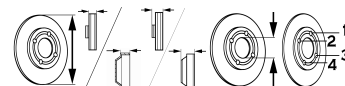

P/N

TIIDA Saloon (SC11X)

1.6 (81kW), 1.8 (93kW) {→ 02/2010}	09/07-	●	BS-8950	V	280	24	44	68	4/4

TRADE Platform/Chassis

All Models	01/94-12/98	●	BS-2341	V	263.1	24	53	96	5/5
All Models	01/94-12/98	●	BS-2340	V	263	24	53	96	6/6

TRADE Box Body / Estate

100 (78kW)	01/96-12/98	●	BS-2340	V	263	24	53	96	6/6
All Models	01/96-12/00	●	BS-2341	V	263.1	24	53	96	5/5

URVAN Bus (E23)

2.0 (64kW), 2.3 D (51kW) {→ 12/1986}	12/82-11/88	●	BS-4350	V	252	20	29	81	6/6

URVAN Box (E23)

2.0 (55kW), 2.2 D (47kW)	07/81-11/82	●	BS-4350	V	252	20	29	81	6/6
2.3 D (50kW) {→ 12/1986}	11/82-05/87	●	BS-4350	V	252	20	29	81	6/6

URVAN Bus (E24)

2.4 i (74kW) {→ 12/1995}	05/89-09/93	●	BS-4500	V	260	25	36.5	81	6/6
2.5 D (59kW)	05/89-10/96	●	BS-4500	V	260	25	36.5	81	6/6

URVAN Box (E24)

2.0 (64kW) {→ 12/1994}	05/87-05/97	●	BS-4500	V	260	25	36.5	81	6/6
2.3 D (51kW) {→ 12/1989}	01/88-05/97	●	BS-4500	V	260	25	36.5	81	6/6
2.5 D (59kW) {01/1989 →}	12/88-05/97	●	BS-4500	V	260	25	36.5	81	6/6

VANETTE Bus (KC120)

1.5 (51kW) {07/1985 →}	01/83-12/87	●	BS-1450	V	250	22	30	73.1	4/4

VANETTE Bus (C22)

1.5 (51kW), 2.0 D (47kW), 2.0 D (49kW) {01/1987 →}	10/86-12/95	●	BS-1450	V	250	22	30	73.1	4/4

VANETTE Box (C22)

1.5 (51kW) {01/1987 →}	10/86-12/95	●	BS-1450	V	250	22	30	73.1	4/4
2.0 D (49kW)	07/91-01/95	●	BS-1450	V	250	22	30	73.1	4/4

VANETTE CARGO Bus (HC 23)

1.6 i (72kW), 2.3 D (55kW)	01/96-	●	BS-4440	V	257	26	52.2	68	5/7
1.6 i (72kW), 2.3 D (55kW) {→ 11/2001}	01/96-	●	BS-8428	V	249.6	22	50.1	68	5/7

VANETTE CARGO Box (HC 23)

1.6 i (71kW), 2.3 D (55kW)	01/95-	●	BS-4440	V	257	26	52.2	68	5/7
1.6 i (71kW), 2.3 D (55kW) {→ 11/2001}	01/95-	●	BS-8428	V	249.6	22	50.1	68	5/7

X-TRAIL (T30)

2.0 (103kW), 2.0 (110kW), 2.0 4x4 (103kW), 2.0 4x4 (110kW), 2.2 dCi (100kW), 2.2 DCi (84kW), 2.2 dCi 4x4 (100kW), 2.5 4x4 (121kW), 2.5 4x4 (132kW) {→ 02/2007}	07/01-01/13	●	BS-7896	V	280	28	49.2	68	5/5
2.0 4x4 (206kW) {09/2001 → 02/2007}	06/01-01/13	●	BS-7896	V	280	28	49.2	68	5/5
2.2 DCi FWD (84kW) {07/2001 →}	06/01-09/03	●	BS-7896	V	280	28	49.2	68	5/5
2.2 Di 4x4 (84kW) {→ 09/2003}	07/01-10/05	●	BS-7896	V	280	28	49.2	68	5/5
2.0 (103kW), 2.0 (110kW), 2.0 4x4 (103kW), 2.0 4x4 (110kW), 2.2 dCi (100kW), 2.2 DCi (84kW), 2.2 dCi 4x4 (100kW), 2.2 Di 4x4 (84kW), 2.5 4x4 (121kW), 2.5 4x4 (132kW)	07/01-01/13	●	BS-8362	V	292	16	62	68	5/6

X-TRAIL (T31)

All Models {→ 12/2010}	03/07-11/13	●	BS-8420	V	296	26	44	68	5/5
2.0 (103kW), 2.0 (104kW), 2.0 dCi (110kW), 2.0 dCi (127kW), 2.0 dCi FWD (110kW), 2.0 FWD (103kW), 2.0 FWD (104kW), 2.5 (124kW)	03/07-11/13	●	BS-8362	V	292	16	62	68	5/6

NOTE (E12)

1.2 (59kW), 1.2 DIG (72kW), 1.5 dCi (66kW)	06/13-	●	BS-9130	V	260	22	44	61	04/04
1.5 dCi (66kW)	06/13-	●	BS-7480	V	260	22	44	61	4/6