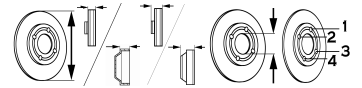

P/N

CORDOBA Vario (6K5)

1.4 i (44kW) {ABS; → 12/1996}	09/96-06/99	●		BS-0881	S	239	12	35.06	65	4/5
1.4 i (44kW) {ABS; → 12/1996}	09/96-06/99	●		BS-0840	C V	239	20	38.61	65	4/5
1.4 i (44kW) {~~ABS~~; → 12/1996}	09/96-06/99	●		BS-0860	S	239	10	38.56	65	4/5
1.4 i (44kW), 1.6 i (55kW), 1.6 i (74kW), 1.9 SDI (47kW), 1.9 TDI (66kW) {01/1997 → 05/1999; for PR: 1LA}	08/96-06/99	●		BS-0860	S	239	10	38.56	65	4/5
1.4 i (44kW), 1.6 i (55kW), 1.6 i (74kW), 1.9 SDI (47kW), 1.9 TDI (66kW) {01/1997 → 05/1999; for PR: 1LD, 1LV, 1LW}	08/96-06/99	●		BS-2940	V	280	22	39.2	65	4/5
1.4 i (44kW), 1.6 i (55kW), 1.6 i (74kW), 1.9 SDI (47kW), 1.9 TDI (66kW) {01/1997 → 05/1999; for PR: 1LG}	08/96-06/99	●		BS-0840	C V	239	20	38.61	65	4/5
1.4 i (44kW), 1.6 i (55kW), 1.6 i (74kW), 1.9 SDI (47kW), 1.9 TDI (66kW) {01/1997 → 05/1999; for PR: 1LM}	08/96-06/99	●		BS-0881	S	239	12	35.06	65	4/5
1.4 i (44kW), 1.6 i (55kW), 1.6 i (74kW), 1.9 SDI (47kW), 1.9 TDI (66kW) {01/1997 → 05/1999; for PR: 1LY, 1ZK}	08/96-06/99	●		BS-1750	C V	256	20	38.8	65	4/5
1.6 i (55kW), 1.6 i (74kW), 1.9 SDI (47kW) {→ 12/1996}	09/96-06/99	●		BS-0840	C V	239	20	38.61	65	4/5
1.6 i (55kW), 1.6 i (74kW), 1.9 SDI (47kW) {→ 12/1996}	09/96-06/99	●		BS-0881	S	239	12	35.06	65	4/5
1.6 i (55kW), 1.7 SDI (44kW), 1.9 TDI (81kW) {→ 05/1999; for PR: 1LA}	05/97-06/99	●		BS-0860	S	239	10	38.56	65	4/5
1.6 i (55kW), 1.7 SDI (44kW), 1.9 TDI (81kW) {→ 05/1999; for PR: 1LD, 1LV, 1LW}	05/97-06/99	●		BS-2940	V	280	22	39.2	65	4/5
1.6 i (55kW), 1.7 SDI (44kW), 1.9 TDI (81kW) {→ 05/1999; for PR: 1LG}	05/97-06/99	●		BS-0840	C V	239	20	38.61	65	4/5
1.6 i (55kW), 1.7 SDI (44kW), 1.9 TDI (81kW) {→ 05/1999; for PR: 1LM}	05/97-06/99	●		BS-0881	S	239	12	35.06	65	4/5
1.6 i (55kW), 1.7 SDI (44kW), 1.9 TDI (81kW) {→ 05/1999; for PR: 1LY, 1ZK}	05/97-06/99	●		BS-1750	C V	256	20	38.8	65	4/5
1.4 (44kW), 1.4 16V (55kW), 1.6 (55kW), 1.6 (74kW), 1.6 i (55kW), 1.6 i (74kW), 1.9 SDI (47kW), 1.9 SDI (50kW), 1.9 TDI (66kW), 1.9 TDI (81kW)	08/96-06/99	●		BT-0110		239	49.5	81		4/4
1.4 i (44kW), 1.6 i (55kW) {ABS}	09/96-06/99	●		BT-0110		239	49.5	81		4/4
1.4 i (44kW), 1.6 i (55kW) {~~ABS~~}	09/96-06/99	●		BT-0070		211,5	38.5	75		4/4
1.4 i (44kW), 1.6 i (55kW), 1.6 i (74kW), 1.9 SDI (47kW), 1.9 TDI (66kW), 1.9 TDI (81kW)	08/96-06/99	●		BS-0240	C S	226	10		39.8	4/4
1.6 i (55kW), 1.6 i (74kW)	09/96-06/99	●		BT-0070		211,5	38.5	75		4/4
1.6 i (74kW) {ABS; 05/1999 →}	09/96-06/99	●		BS-4265	S	232	9	39.3	65	4/5
1.9 TDI (81kW) {ch.6K-X-290000 → 05/1999; for PR: 1KE, 1KK, 1KQ}	07/97-06/99	●		BS-4265	S	232	9	39.3	65	4/5

CORDOBA (6K2)