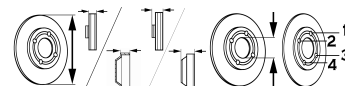

P/N

AVENGER

2.0 (115kW), 2.0 CRD (103kW), 2.4 (125kW), 2.4 (129kW), 2.7 (137kW), 2.7 Flex-Fuel (139kW)	06/07-	●	BS-9056	S	302	10	60.5	80	05/06

CALIBER

1.8 (110kW), 2.0 (115kW)	06/06-	●	BS-8596	V	276	26	45.5	69	5/5
1.8 (110kW), 2.0 (115kW), 2.0 CRD (103kW)	06/06-	●	BS-8486	V	294	26	45.5	69	5/5
1.8 (110kW), 2.0 (115kW), 2.0 CRD (103kW)	06/06-	●	BS-8488	S	262	10	60.3	80	5/6
All Models	06/06-	●	BS-9056	S	302	10	60.5	80	05/06

CARAVAN

All Models {01/1997 → 12/2000; ● [in]: 14}	01/95-03/01	●	BS-7646	V	256.8	24	38	61	5/5
All Models {01/1997 → 12/2000; ● [in]: 15, 16}	01/95-03/01	●	BS-5640	V	282	24	38	73.5	5/5

CARAVAN (RG_)

2.4 (111kW), 3.3 (128kW), 3.3 AWD (128kW), 3.8 (160kW), 3.8 AWD (160kW) {01/2001 →}	02/00-12/07	●	BS-8194	V	281	28	38	73.5	5/5

NEON

All Models	05/94-08/99	●	BS-9014	V	257	20	38	61	5/5