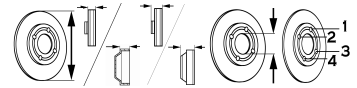

P/N

ASTRA Mk VI (J) Estate

1.3 CDTi (70kW), 1.4 (74kW), 1.4 Turbo (103kW), 1.4 Turbo (88kW), 1.6 (85kW), 1.6 CDTi (100kW), 1.6 CDTi (81kW), 1.6 SIDI (125kW), 1.6 Turbo (132kW), 1.7 CDTi (81kW), 1.7 CDTi (92kW), 1.7 CDTi (96kW), 2.0 BiTurbo CDTi (143kW), 2.0 CDTi (118kW), 2.0 CDTi (121kW)	10/10-	●	BS-8318	C	S	292.2	12	45	70.7	5/6

ASTRA GTC Mk VI (J)

1.4 (103kW), 1.4 (74kW), 1.4 (88kW), 1.6 (132kW), 1.6 CDTi (100kW), 1.6 CDTi (81kW), 1.6 SIDI (125kW), 1.6 SIDI (147kW), 1.7 CDTi (81kW), 1.7 CDTi (96kW), 2.0 BiTurbo CDTi (143kW), 2.0 CDTi (121kW) {O [in]: 15}	10/11-	●	BS-8312	C	V	276	26	45.5	60	5/6
1.4 (103kW), 1.4 (74kW), 1.4 (88kW), 1.6 (132kW), 1.6 CDTi (100kW), 1.6 CDTi (81kW), 1.6 SIDI (125kW), 1.6 SIDI (147kW), 1.7 CDTi (81kW), 1.7 CDTi (96kW), 2.0 BiTurbo CDTi (143kW), 2.0 CDTi (121kW) {O [in]: 16}	10/11-	●	BS-8316	C	V	300	26	45.5	70.7	5/6
1.4 (103kW), 1.4 (74kW), 1.4 (88kW), 1.6 (132kW), 1.6 CDTi (100kW), 1.6 CDTi (81kW), 1.6 SIDI (125kW), 1.6 SIDI (147kW), 1.7 CDTi (81kW), 1.7 CDTi (96kW), 2.0 BiTurbo CDTi (143kW), 2.0 CDTi (121kW)	10/11-	●	BS-8318	C	S	292.2	12	45	70.7	5/6

ASTRAMAX

1.6 (60kW), 1.6 i (55kW)	09/85-10/94	●	BS-0590		S	236	12.5	41	60	4/7

ASTRAVAN Mk III (F)

1.4 i (44kW) {01/1992 →}	01/91-10/94	●	BS-0590		S	236	12.5	41	60	4/7
1.4 i (44kW), 1.7 D (44kW) {for vehicles with reinforced brakes; 10/1991 →}	01/91-10/94	●	BS-1780		V	256	24	41	60	4/7
1.6 i (52kW)	02/94-10/96	●	BS-0610		V	236.3	19.9	41	60	4/7
1.6 i (52kW)	02/94-10/96	●	BS-1780		V	256	24	41	60	4/7
1.6 i (52kW), 1.6 i (55kW)	01/91-08/98	●	BS-0590		S	236	12.5	41	60	4/7
1.6 i (55kW) {10/1991 →}	01/91-08/98	●	BS-0610		V	236.3	19.9	41	60	4/7
1.6 i (55kW) {10/1991 →}	01/91-08/98	●	BS-1780		V	256	24	41	60	4/7
1.7 D (44kW) {01/1992 →}	01/91-08/94	●	BS-0610		V	236.3	19.9	41	60	4/7
1.7 TD (50kW) {for vehicles with reinforced brakes}	01/94-08/98	●	BS-1780		V	256	24	41	60	4/7
1.7 TD (50kW) {not for vehicles with reinforced brakes}	01/94-08/98	●	BS-0610		V	236.3	19.9	41	60	4/7
1.4 i (44kW), 1.6 i (52kW), 1.6 i (55kW), 1.7 TD (50kW)	01/91-08/98	●	BT-0130			242	52.5	65		4/5

ASTRAVAN Mk IV (G)

1.6 i (55kW)	08/98-09/00	●	BS-5840	C	V	280	25	42	70	5/8
1.6 i (55kW) {→ 12/1998}	08/98-09/00	●	BS-0590		S	236	12.5	41	60	4/7
1.6 i (62kW) {→ 12/2004}	09/00-08/06	●	BS-5840	C	V	280	25	42	70	5/8
1.7 CDTi (59kW) {→ 11/2010}	04/04-08/06	●	BS-8276	C	V	280	25	43	60	4/7
1.7 CDTi (59kW) {→ 11/2010}	04/04-08/06	●	BS-5840	C	V	280	25	42	70	5/8
2.0 DI (60kW) {ABS; → 12/2004}	08/98-08/06	●	BS-5840	C	V	280	25	42	70	5/8
1.6 i (55kW)	08/98-09/00	●	BS-5780	C	S	263	10	42	65.5	5/6
1.6 i (55kW), 1.7 TD (50kW) {09/1998 →}	08/98-08/06	●	BS-5700	C	S	240	10	42	57	4/5
1.6 i (62kW) {04/2001 →}	09/00-08/06	●	BS-5700	C	S	240	10	42	57	4/5
1.7 CDTi (59kW) {→ 11/2010}	04/04-08/06	●	BS-5780	C	S	263	10	42	65.5	5/6
1.7 CDTi (59kW) {03/2005 →}	04/04-08/06	●	BS-5700	C	S	240	10	42	57	4/5
1.7 DTi 16V (55kW)	04/01-08/06	●	BS-5700	C	S	240	10	42	57	4/5
2.0 DI (60kW) {ABS; → 12/2004}	08/98-08/06	●	BS-5780	C	S	263	10	42	65.5	5/6
2.0 DI (60kW) {ABS; 09/1998 →}	08/98-08/06	●	BS-5700	C	S	240	10	42	57	4/5

ASTRAVAN Mk V (H)