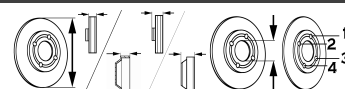

P/N

TAUNUS 20M Coupe (43F)

2.3 (79kW) {01/1970 →}	07/67-04/74	●	BS-1320	S	244	12.6	26.9	68.4	4/4

TAUNUS 20M Turnier (46F)

All Models {01/1970 →}	07/67-04/74	●	BS-1320	S	244	12.6	26.9	68.4	4/4

TAUNUS 20M XL (51F)

All Models {01/1970 →}	07/67-04/74	●	BS-1320	S	244	12.6	26.9	68.4	4/4

TAUNUS 20M XL (52F)

All Models {01/1970 →}	07/67-04/74	●	BS-1320	S	244	12.6	26.9	68.4	4/4

TAUNUS 20M XL Coupe (53F)

All Models {01/1970 →}	07/67-04/74	●	BS-1320	S	244	12.6	26.9	68.4	4/4

TAUNUS 26M XL (52F)

All Models {01/1970 →}	10/69-04/74	●	BS-1320	S	244	12.6	26.9	68.4	4/4

TAUNUS 26M XL Coupe (53F)

All Models {01/1970 →}	10/69-04/74	●	BS-1320	S	244	12.6	26.9	68.4	4/4

TOURNEO CONNECT

1.8 16V (85kW), 1.8 Di (55kW), 1.8 TDCi (81kW), 1.8 Turbo Di (66kW)	06/02-12/13	●	BS-7668	V	278	24	44.5	63.5	5/5
1.8 16V (85kW), 1.8 Di (55kW), 1.8 TDCi (81kW), 1.8 Turbo Di (66kW) {ABS}	06/02-12/13	●	BS-8110	S	278	11	53.8	63.7	5/5

TOURNEO COURIER Kombi

All Models	02/14-	●	BS-9216	V	278	23	44	63.5	4/4

TOURNEO CONNECT / GRAND TOURNEO CONNECT Kombi

1.0 EcoBoost (74kW), 1.6 EcoBoost (110kW), 1.6 TDCi (55kW), 1.6 TDCi (70kW), 1.6 TDCi (85kW) {15}	09/13-	●	BS-8060	C V	300	25	48.5	63.5	5/5
1.0 EcoBoost (74kW), 1.6 EcoBoost (110kW), 1.6 TDCi (55kW), 1.6 TDCi (70kW), 1.6 TDCi (85kW)	09/13-	●	BS-9132	S	280	11	50,7	63,5	5/5

TRANSIT Bus (V_)

1.6 (48kW), 2.0 (55kW), 2.0 (57kW), 2.4 D (46kW), 2.5 D (50kW) {→ 12/1985}	11/77-10/86	●	BS-2530	S	270	14.5	71	78.54	5/5
1.6 (48kW), 2.0 (55kW), 2.0 (57kW), 2.4 D (46kW), 2.5 D (50kW) {→ 12/1985}	11/77-10/86	●	BS-4550	V	270	24	71.2	78.6	5/5
2.0 (43kW)	12/77-07/82	●	BS-2530	S	270	14.5	71	78.54	5/5
2.0 (43kW)	12/77-07/82	●	BS-4550	V	270	24	71.2	78.6	5/5

TRANSIT Platform/Chassis (V_)

1.6 (48kW), 2.0 (57kW), 2.5 D (50kW) {→ 12/1985}	11/77-10/86	●	BS-2530	S	270	14.5	71	78.54	5/5
1.6 (48kW), 2.0 (57kW), 2.5 D (50kW) {→ 12/1985}	11/77-10/86	●	BS-4550	V	270	24	71.2	78.6	5/5
2.0 (43kW), 2.4 D (46kW)	11/77-09/85	●	BS-2530	S	270	14.5	71	78.54	5/5
2.0 (43kW), 2.4 D (46kW)	11/77-09/85	●	BS-4550	V	270	24	71.2	78.6	5/5

TRANSIT Box (V_)

1.6 (48kW), 2.0 (55kW), 2.0 (57kW), 2.4 D (46kW), 2.5 D (50kW) {→ 12/1985}	11/77-10/86	●	BS-2530	S	270	14.5	71	78.54	5/5
1.6 (48kW), 2.0 (55kW), 2.0 (57kW), 2.4 D (46kW), 2.5 D (50kW) {→ 12/1985}	11/77-10/86	●	BS-4550	V	270	24	71.2	78.6	5/5
2.0 (43kW)	11/77-07/82	●	BS-2530	S	270	14.5	71	78.54	5/5
2.0 (43kW)	11/77-07/82	●	BS-4550	V	270	24	71.2	78.6	5/5

TRANSIT Bus (T_)

1.6 (46kW), 2.5 D (50kW) {01/1986 →}	12/85-01/89	●	BS-2530	S	270	14.5	71	78.54	5/5
1.6 (46kW), 2.5 D (50kW) {01/1986 →}	12/85-01/89	●	BS-1630	S	254	14.5	31.5	78.54	5/5
2.0 (57kW) {01/1986 → 08/1991}	11/85-09/92	●	BS-2530	S	270	14.5	71	78.54	5/5
2.0 (57kW) {01/1986 → 08/1991}	11/85-09/92	●	BS-1630	S	254	14.5	31.5	78.54	5/5
2.0 (57kW), 2.5 D (52kW) {08/1991 →}	11/85-09/92	●	BS-1640	V	254	24.3	43	78.51	5/5
2.5 D (52kW) {→ 08/1991}	09/88-09/92	●	BS-2530	S	270	14.5	71	78.54	5/5
2.5 D (52kW) {→ 08/1991}	09/88-09/92	●	BS-1630	S	254	14.5	31.5	78.54	5/5

TRANSIT Van (T_)