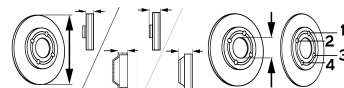

P/N

YARIS/VITZ (SCP1_, NLP1_, NCP1_)

1.0 16V (48kW) {→ 08/2005}	03/03-09/05	●	BT-1670		242	34.5	51.5	55	4/6
1.0 16V (48kW), 1.0 16V (50kW), 1.3 (64kW), 1.3 16V (63kW), 1.4 D-4D (55kW), 1.5 TS (77kW), 1.5 VVT-i TS (110kW), 1.5 VVT-i TS (78kW)	04/99-09/05	●	BS-8106	S	269	9.3	55.7	55	4/7
1.0 16V (50kW) {ABS; → 03/2003}	04/99-09/05	●	BT-1670		242	34.5	51.5	55	4/6
1.3 (64kW), 1.4 D-4D (55kW) {ABS; → 08/2005}	12/01-09/05	●	BT-1670		242	34.5	51.5	55	4/6
1.3 16V (63kW) {ABS; → 10/2004}	11/99-09/05	●	BT-1670		242	34.5	51.5	55	4/6
1.4 D-4D (66kW) {ABS; → 08/2005}	05/05-09/05	●	BS-8106	S	269	9.3	55.7	55	4/7

YARIS/VITZ (SCP9_, NSP9_, KSP9_, NCP9_, ZSP9_)

1.0 GPL (51kW) {ABS; → 08/2011}	01/06-	●	BS-8936	V	275	22	46.5	55	4/6
1.0 VVT-i (51kW) {for vehicles with drum brakes on the rear axle}	08/05-	●	BS-6120	V	235	18	43	55	4/6
1.0 VVT-i (51kW) {ABS; 01/2006 → 08/2011}	08/05-	●	BS-8936	V	275	22	46.5	55	4/6
1.0 VVT-i (51kW), 1.3 VVT-i (64kW), 1.4 D-4D (66kW)	08/05-	●	BS-8536	V	258	22	46.2	55	4/6
1.3 4WD (64kW), 1.3 VVT-i (63kW), 1.5 (80kW)	11/05-	●	BS-8820	V	255	22	46.3	55	4/6
1.8 VVTi (97kW) {01/2006 → 08/2011}	11/05-	●	BS-8936	V	275	22	46.5	55	4/6
1.8 VVTi (98kW) {→ 08/2011}	01/07-	●	BS-8936	V	275	22	46.5	55	4/6
1.0 GPL (51kW), 1.0 VVT-i (51kW) {ABS}	08/05-	●	BS-8914	S	259	9	30.3	55	4/6
1.0 GPL (51kW), 1.33 VVT-i (73kW), 1.33 VVT-i (74kW) {ABS; → 08/2011}	01/06-	●	BS-8538	S	278	9	25	55	4/6
1.0 VVT-i (51kW)	08/05-	●	BT-1690		252	43.7	53.1	55	4/6
1.0 VVT-i (51kW), 1.3 VVT-i (63kW), 1.3 VVT-i (64kW), 1.4 D-4D (66kW) {ABS; 01/2006 → 08/2011}	08/05-	●	BS-8538	S	278	9	25	55	4/6
1.8 VVTi (97kW) {01/2007 →}	11/05-	●	BS-8914	S	259	9	30.3	55	4/6
1.8 VVTi (98kW)	01/07-	●	BS-8914	S	259	9	30.3	55	4/6

VIOS/YARIS Saloon (ZSP9_, NCP9_)

1.0 (52kW), 1.5 (80kW), 1.5 (81kW)	08/07-	●	BS-8820	V	255	22	46.3	55	4/6

YARIS (NCP15_)

1.2 (63kW)	10/13-	●	BS-8936	V	275	22	46.5	55	4/6
1.2 (63kW) {for vehicles with ESP}	10/13-	●	BS-8538	S	278	9	25	55	4/6

YARIS/VITZ (NHP13_, NSP13_, NCP13_, KSP13_, NLP13_)

1.3 (70kW), 1.3 (73kW), 1.5 Hybrid (55kW)	09/11-	●	BS-8936	V	275	22	46.5	55	4/6
1.3 4WD (70kW) {09/2011 →}	12/10-	●	BS-8936	V	275	22	46.5	55	4/6
1.3 VVT-i (63kW) {01/2011 →}	12/10-	●	BS-8936	V	275	22	46.5	55	4/6
1.5 Hybrid (54kW)	04/15-	●	BS-9252	V	280	22	46.2	55	4/6
1.5 Hybrid (55kW) {07/2014 →}	03/12-	●	BS-9252	V	280	22	46.2	55	4/6
1.0 (51kW)	09/11-	●	BT-1690		252	43.7	53.1	55	4/6
1.0 (51kW), 1.3 (70kW), 1.3 (73kW), 1.4 D-4D (66kW), 1.5 Hybrid (55kW) {for vehicles with ESP}	09/11-	●	BS-8538	S	278	9	25	55	4/6
1.3 4WD (70kW) {for vehicles with ESP; 09/2011 →}	12/10-	●	BS-8538	S	278	9	25	55	4/6
1.3 VVT-i (63kW) {for vehicles with ESP; 01/2011 →}	12/10-	●	BS-8538	S	278	9	25	55	4/6
1.5 Hybrid (54kW)	04/15-	●	BS-8538	S	278	9	25	55	4/6

YARIS VERSO (_NLP2_, _NCP2_)