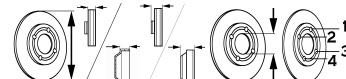

P/N

ASTRA Mk III (F) Convertible

2.0 i 16V (100kW) {→ 10/1994}	01/94-02/98	●	BS-1780	V	256	24	41	60	4/7
1.6 i (52kW), 1.6 i (55kW)	03/93-03/01	●	BT-0130		242	52.5	65		4/5

ASTRA Mk III (F) Estate

1.4 i (44kW), 1.4 i (60kW), 1.4 S (55kW) {01/1992 →}	03/91-02/98	●	BS-0590	S	236	12.5	41	60	4/7
1.4 i (60kW) {not for vehicles with reinforced brakes; 10/1991 →}	03/91-02/98	●	BS-0610	V	236.3	19.9	41	60	4/7
1.4 i (60kW), 1.7 D (44kW) {for vehicles with reinforced brakes; 10/1991 →}	03/91-02/98	●	BS-1780	V	256	24	41	60	4/7
1.4 i 16V (66kW)	02/96-01/98	●	BS-0590	S	236	12.5	41	60	4/7
1.4 i 16V (66kW), 1.6 i (52kW), 1.6 i 16V (74kW), 1.7 TD (50kW)	01/94-02/98	●	BS-0610	V	236.3	19.9	41	60	4/7
1.4 i 16V (66kW), 1.7 D (42kW), 1.7 TD (50kW), 1.7 TD (60kW) {for vehicles with reinforced brakes}	12/91-02/98	●	BS-1780	V	256	24	41	60	4/7
1.6 i (52kW), 1.6 i 16V (74kW)	01/94-02/98	●	BS-1780	V	256	24	41	60	4/7
1.6 i (55kW), 1.7 D (42kW), 1.7 D (44kW), 1.7 TD (60kW) {01/1992 →}	03/91-02/98	●	BS-0610	V	236.3	19.9	41	60	4/7
1.6 i (55kW), 2.0 i (85kW) {10/1991 →}	09/91-02/98	●	BS-1780	V	256	24	41	60	4/7
1.6 Si (74kW) {10/1991 →}	03/91-12/94	●	BS-0610	V	236.3	19.9	41	60	4/7
1.8 i (66kW) {01/1992 →}	09/91-02/98	●	BS-1740	V	256	20	41	60	4/7
1.4 i (44kW), 1.4 i (60kW), 1.6 i (52kW), 1.6 i (55kW), 1.6 i 16V (74kW), 1.7 TD (50kW), 1.7 TD (60kW), 1.8 i (66kW), 1.8 i 16V (85kW), 1.8 i 16V (92kW), 2.0 i (85kW)	03/91-02/98	●	BT-0130		242	52.5	65		4/5
1.7 D (42kW) {for vehicles with reinforced brakes}	12/91-02/98	●	BT-0130		242	52.5	65		4/5

ASTRA Mk IV (G) Hatchback