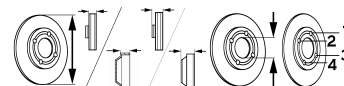

P/N

EXEO (3R2)

1.6 (75kW), 1.8 T (110kW) {04/2009 →; for PR: 1LZ}	12/08-09/10	●	BS-5480	C V	280	22	46.2	68	5/6
1.6 (75kW), 1.8 T (110kW), 2.0 TDI (105kW), 2.0 TDI (125kW), 2.0 TDI (88kW), 2.0 TFSI (147kW) {for PR: 1LA}	12/08-09/10	●	BS-7526	C V	320	30	46.1	68	5/10
1.6 (75kW), 1.8 TSI (118kW), 1.8 TSI (88kW), 2.0 TFSI (155kW) {for PR: 1LB}	03/09-09/10	●	BS-3280	C V	288	25	46.3	68	5/5
1.8 T (110kW), 2.0 TDI (105kW), 2.0 TDI (125kW), 2.0 TDI (88kW), 2.0 TFSI (147kW) {for PR: 1LB; Ⓞ [in]: 16}	12/08-05/10	●	BS-3280	C V	288	25	46.3	68	5/5
1.8 TSI (118kW), 1.8 TSI (88kW), 2.0 TFSI (155kW) {→ 06/2013; for PR: 1LA}	05/10-	●	BS-7526	C V	320	30	46.1	68	5/10
1.8 TSI (118kW), 1.8 TSI (88kW), 2.0 TFSI (155kW) {→ 06/2013; for PR: 1LZ}	05/10-	●	BS-5480	C V	280	22	46.2	68	5/6
2.0 TDI (105kW), 2.0 TDI (125kW), 2.0 TDI (88kW), 2.0 TFSI (147kW) {04/2009 → 06/2013; for PR: 1LZ}	12/08-	●	BS-5480	C V	280	22	46.2	68	5/6
1.6 (75kW), 1.8 T (110kW) {04/2009 →; for PR: 1KW}	12/08-09/10	●	BS-8048	C S	287.7	12	35.8	68	5/6
1.6 (75kW), 1.8 TSI (118kW), 1.8 TSI (88kW), 2.0 TFSI (155kW) {for PR: 1KP}	03/09-09/10	●	BS-8040	C S	255	12	40	68	5/10
1.8 T (110kW), 2.0 TDI (105kW), 2.0 TDI (125kW), 2.0 TDI (88kW), 2.0 TFSI (147kW) {for PR: 1KP; Ⓞ [in]: 16}	12/08-05/10	●	BS-8040	C S	255	12	40	68	5/10
1.8 TSI (118kW), 1.8 TSI (88kW), 2.0 TFSI (155kW) {→ 06/2013; for PR: 1KW}	05/10-	●	BS-8048	C S	287.7	12	35.8	68	5/6
2.0 TDI (105kW), 2.0 TDI (125kW), 2.0 TDI (88kW), 2.0 TFSI (147kW) {04/2009 → 06/2013; for PR: 1KW}	12/08-	●	BS-8048	C S	287.7	12	35.8	68	5/6

EXEO ST (3R5)

1.6 (75kW), 1.8 T (110kW) {for PR: 1LZ}	06/09-09/10	●	BS-5480	C V	280	22	46.2	68	5/6
1.6 (75kW), 1.8 T (110kW), 1.8 TSI (118kW), 1.8 TSI (88kW), 2.0 TDI (105kW), 2.0 TDI (125kW), 2.0 TDI (88kW), 2.0 TFSI (155kW) {for PR: 1LB}	05/09-09/10	●	BS-3280	C V	288	25	46.3	68	5/5
1.6 (75kW), 1.8 T (110kW), 2.0 TDI (105kW), 2.0 TDI (125kW), 2.0 TDI (88kW), 2.0 TFSI (147kW) {for PR: 1LA}	05/09-09/10	●	BS-7526	C V	320	30	46.1	68	5/10
1.8 TSI (118kW), 1.8 TSI (88kW), 2.0 TDI (105kW), 2.0 TDI (125kW), 2.0 TDI (88kW), 2.0 TFSI (147kW), 2.0 TFSI (155kW) {→ 06/2013; for PR: 1LZ}	05/09-	●	BS-5480	C V	280	22	46.2	68	5/6
1.8 TSI (118kW), 1.8 TSI (88kW), 2.0 TFSI (155kW) {→ 06/2013; for PR: 1LA}	05/10-	●	BS-7526	C V	320	30	46.1	68	5/10
2.0 TFSI (147kW) {→ 06/2013; for PR: 1LB}	06/09-	●	BS-3280	C V	288	25	46.3	68	5/5
1.6 (75kW), 1.8 T (110kW) {for PR: 1KW}	06/09-09/10	●	BS-8048	C S	287.7	12	35.8	68	5/6
1.6 (75kW), 1.8 T (110kW), 1.8 TSI (118kW), 1.8 TSI (88kW), 2.0 TDI (105kW), 2.0 TDI (125kW), 2.0 TDI (88kW), 2.0 TFSI (155kW) {for PR: 1KP}	05/09-09/10	●	BS-8040	C S	255	12	40	68	5/10
1.8 TSI (118kW), 1.8 TSI (88kW), 2.0 TDI (105kW), 2.0 TDI (125kW), 2.0 TDI (88kW), 2.0 TFSI (147kW), 2.0 TFSI (155kW) {→ 06/2013; for PR: 1KW}	05/09-	●	BS-8048	C S	287.7	12	35.8	68	5/6

FURA (025A)

All Models	01/82-12/86	●	BS-0290	S	227.5	10.8	45.7	62.5	4/6
0.9 (29kW), 0.9 (33kW), 1.4 (55kW)	01/82-12/86	●	BT-0260		185,3	35.7	53.3	59	4/6

IBIZA (021A)