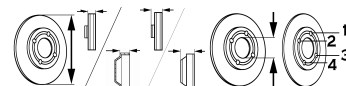

3 Convertible (E93)

318 i (105kW)	03/10-12/13	●	BS-7580	C V	300	24	73	79	5/6
320 d (130kW), 320 d (135kW), 320 i (110kW), 320 i (125kW), 325 i (160kW)	03/07-12/13	●	BS-8208	C V	312	24	73.5	79	5/6

P/N

3 Convertible (E93)