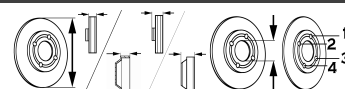

P/N

THEMA SW (834)

2000 16V (112kW) {→ 09/1992}	05/92-07/94	●	BS-3160	V	284	22	43,5	59	5/6
2000 16V (112kW), 2000 i.e. 16V (104kW), 2000 i.e. 16V (108kW)	02/89-07/94	●	BS-1860	V	257.3	22	50.8	59	4/6
2000 16V (112kW), 2000 i.e. 16V Turbo (130kW), 3000 V6 (126kW) {10/1992 →}	04/89-07/94	●	BS-3160	V	284	22	43,5	59	5/6
2000 i.e. 16V (104kW), 2000 Turbo 16V (148kW)	02/89-07/94	●	BS-3160	V	284	22	43,5	59	5/6
2000 i.e. 16V (104kW), 2000 Turbo 16V (148kW)	02/89-07/94	●	BS-3161	V	284	22	43,5	59	4/6
2000 i.e. 16V (108kW), 2000 i.e. 16V Turbo (133kW), 2000 Turbo (110kW) {10/1989 →}	12/88-08/92	●	BS-3160	V	284	22	43,5	59	5/6
2000 i.e. 16V Turbo (130kW) {10/1989 → 09/1992}	04/89-03/93	●	BS-3160	V	284	22	43,5	59	5/6
2000 i.e. 16V Turbo (130kW) {10/1989 → 09/1992}	04/89-03/93	●	BS-3161	V	284	22	43,5	59	4/6
2000 i.e. 16V Turbo (130kW), 3000 V6 (126kW) {10/1992 →}	04/89-07/94	●	BS-3161	V	284	22	43,5	59	4/6
2000 i.e. 16V Turbo (133kW), 2000 Turbo (110kW) {10/1989 →}	12/88-03/92	●	BS-3161	V	284	22	43,5	59	4/6
2500 Turbo DS (74kW), 2500 Turbo DS (77kW), 2500 Turbo DS (85kW) {→ 09/1988}	03/87-07/92	●	BS-1830	V	257	20	51.7	59	4/6
2500 Turbo DS (77kW), 2500 Turbo DS (85kW) {10/1988 →}	05/88-07/92	●	BS-1860	V	257.3	22	50.8	59	4/6
2500 Turbo DS (85kW) {→ 12/1994}	09/92-07/94	●	BS-1860	V	257.3	22	50.8	59	4/6
2000 16V (112kW) {→ 09/1992}	05/92-07/94	●	BS-1490	S	251.2	10	50.5	59	5/6
2000 16V (112kW), 2000 i.e. 16V (104kW), 2000 i.e. 16V (108kW), 2000 i.e. 16V Turbo (130kW), 2000 i.e. 16V Turbo (133kW), 2000 Turbo (110kW), 2000 Turbo 16V (148kW), 2500 Turbo DS (74kW), 2500 Turbo DS (77kW), 2500 Turbo DS (85kW), 3000 V6 (126kW)	03/87-07/94	●	BS-1500	S	251	10	50.6	59	4/6
2000 16V (112kW), 2000 i.e. 16V Turbo (130kW), 3000 V6 (126kW) {10/1992 →}	04/89-07/94	●	BS-1490	S	251.2	10	50.5	59	5/6
2000 i.e. 16V (104kW), 2000 Turbo 16V (148kW)	02/89-07/94	●	BS-1490	S	251.2	10	50.5	59	5/6
2000 i.e. 16V (108kW), 2000 i.e. 16V Turbo (133kW), 2000 Turbo (110kW) {10/1989 →}	12/88-08/92	●	BS-1490	S	251.2	10	50.5	59	5/6
2000 i.e. 16V Turbo (130kW) {10/1989 → 09/1992}	04/89-03/93	●	BS-1490	S	251.2	10	50.5	59	5/6
2500 Turbo DS (85kW) {→ 12/1994}	09/92-07/94	●	BS-1500	S	251	10	50.6	59	4/6

THESIS (841AX)

2.0 Turbo (136kW), 2.4 (125kW), 2.4 D Multijet (136kW), 2.4 JTD (110kW), 2.4 JTD (129kW), 3.0 V6 (158kW)	07/02-07/09	●	BS-7728	V	305.5	28	44.7	59	5/10

Y (840A)

1.1 (40kW) {01/1997 → 12/2004}	11/95-09/03	●	BS-1100	S	240	11	40	59	4/6
1.2 (44kW) {→ 12/2004}	03/96-09/03	●	BS-1100	S	240	11	40	59	4/6
1.2 (44kW) {ABS}	03/96-09/03	●	BS-1910	S	257	12	40.4	59	4/6
1.2 16V (59kW), 1.4 12V (55kW), 1.4 12V (59kW)	03/96-09/03	●	BS-1910	S	257	12	40.4	59	4/6
All Models	11/95-09/03	●	BT-0680		214	38.7	54	59	4/6

Y10 (156)