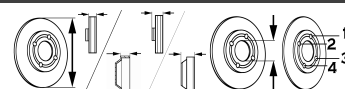

P/N

CAVALIER Mk III Hatchback

1.7 D (44kW) {ch.N1038530, N5000001→}	07/92-11/95	●	BS-1740	V	256	20	41	60	4/7
1.7 D (44kW), 1.7 TD (60kW), 1.8 i CAT (66kW) {ch.S1000001→ 08/1995}	09/88-11/95	●	BS-1780	V	256	24	41	60	4/7
1.7 D (44kW), 1.7 TD (60kW), 1.8 i CAT (66kW) {ch.S5000001→ 08/1995}	09/88-11/95	●	BS-1780	V	256	24	41	60	4/7
1.8 i CAT (66kW) {→ 07/1991}	03/90-11/95	●	BS-0590	S	236	12.5	41	60	4/7
1.8 i CAT (66kW) {01/1992 →}	03/90-11/95	●	BS-1740	V	256	20	41	60	4/7
2.0 i (85kW), 2.0 i 16V 4x4 (110kW), 2.0 i 4x4 (85kW), 2.0 i 4x4 (95kW), 2.0 SRi (95kW)	09/88-11/93	●	BS-1780	V	256	24	41	60	4/7
2.0 i 16V (100kW), 2.0 i 16V (110kW), 2.0 i CAT (85kW) {→ 08/1995}	09/88-11/95	●	BS-1780	V	256	24	41	60	4/7
1.6 i (52kW), 1.7 D (44kW), 1.7 TD (60kW), 1.8 (66kW), 1.8 i CAT (66kW)	09/88-11/95	●	BT-0130		242	52.5	65		4/5
2.0 i (85kW) {01/1989 →; without ABS sensor ring}	09/88-10/92	●	BS-2170	S	261	10	82.5	40	4/6
2.0 i (85kW) {01/1992 →}	09/88-10/92	●	BS-2070	S	260	10	69.2	57	4/6
2.0 i 16V (100kW), 2.0 i 16V (110kW), 2.0 i CAT (85kW) {ch.P1000001→ 08/1995}	09/88-11/95	●	BS-2070	S	260	10	69.2	57	4/6
2.0 i 16V (100kW), 2.0 i 16V 4x4 (110kW), 2.0 i 4x4 (85kW)	01/91-11/95	●	BS-2520	S	270	10	77	57	4/7
2.0 i 16V (110kW), 2.0 i 4x4 (95kW) {01/1989 →}	09/88-11/95	●	BS-2520	S	270	10	77	57	4/7
2.0 i 16V 4x4 (110kW), 2.0 i 4x4 (85kW), 2.0 i 4x4 (95kW), 2.0 SRi (95kW) {ch.P1000001→}	09/88-11/93	●	BS-2070	S	260	10	69.2	57	4/6

CHEVETTE

All Models	03/75-12/85	●	BT-0130		242	52.5	65		4/5

CHEVETTE Hatchback

All Models	03/75-12/85	●	BT-0130		242	52.5	65		4/5

CHEVETTE Estate

1.2 (39kW) {→ 12/1984}	09/76-12/85	●	BS-0760	S	238	11	55.5	73	4/4
All Models	09/76-12/85	●	BT-0130		242	52.5	65		4/5

COMBO Mk I (B)

1.2 (33kW), 1.4 (44kW), 1.4 (60kW), 1.7 D (44kW)	07/94-10/01	●	BS-0610	V	236.3	19.9	41	60	4/7

COMBO Mk II (C) Box Body / Estate (F25)