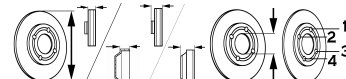

P/N

405 Mk II Estate (4E)

1.9 D (47kW), 1.9 D (50kW) {ch.S70536852→}	08/92-10/96	●	BS-2400	V	266	20,5	27,5	66	4/6
2.0 4x4 (144kW), 2.0 4x4 (89kW) {09/1992 → 10/1995}	08/92-10/96	●	BS-2400	V	266	20,5	27,5	66	4/6
1.4 (55kW), 1.6 (65kW), 1.8 (74kW), 1.9 D (47kW), 1.9 D (50kW), 1.9 TD (66kW)	08/92-10/96	●	BT-0320		274	50,5	66		4/6
1.8 (74kW), 1.9 TD (66kW), 2.0 (89kW)	08/92-10/96	●	BS-1360	S	247	10	34	71	4/6
2.0 4x4 (89kW)	08/92-10/96	●	BS-1300	S	247	10	34	66	4/6

406 (8B)

1.6 (65kW) {→ 12/1997}	11/95-05/04	●	BS-4490	V	260	24	28	66	4/6
1.6 (65kW), 1.8 (66kW), 1.8 16V (81kW), 1.8 16V (85kW), 1.9 TD (66kW), 1.9 TD (68kW), 2.0 16V (99kW), 2.0 HDi 90 (66kW), 2.1 TD 12V (80kW) {O [in]: 15}	11/95-05/04	●	BS-4860	V	283	26	28	66	4/6
1.8 (66kW), 1.8 16V (81kW), 1.8 16V (85kW)	11/95-05/04	●	BS-4490	V	260	24	28	66	4/6
1.9 D (55kW) {→ 12/1998}	10/96-05/04	●	BS-4490	V	260	24	28	66	4/6
2.0 16V (100kW), 2.0 16V HPi (103kW), 2.0 HDi 110 (79kW), 2.0 HDi 110 (80kW), 2.0 Turbo (108kW), 2.2 (116kW), 2.2 HDi (98kW), 3.0 24V (140kW), 3.0 V6 (152kW)	04/96-06/04	●	BS-4860	V	283	26	28	66	4/6
1.6 (65kW), 1.8 16V (85kW), 1.9 D (55kW), 1.9 TD (66kW), 1.9 TD (68kW), 2.1 TD 12V (80kW)	11/95-05/04	●	BT-0320		274	50,5	66		4/6
1.8 (66kW), 1.8 16V (81kW) {ABS}	11/95-05/04	●	BT-0320		274	50,5	66		4/6
1.8 (66kW), 1.8 16V (81kW), 1.8 16V (85kW) {ABS}	11/95-05/04	●	BS-4980	S	290	10	60	71	4/7
2.0 16V (100kW), 2.0 16V (97kW), 2.0 16V (99kW), 2.0 16V HPi (103kW), 2.0 HDi 110 (80kW), 2.2 (116kW), 2.2 HDi (98kW), 3.0 24V (140kW), 3.0 V6 (152kW)	11/95-06/04	●	BS-4980	S	290	10	60	71	4/7
2.0 Turbo (108kW) {→ 12/1999}	04/96-05/04	●	BS-4980	S	290	10	60	71	4/7
2.1 TD 12V (80kW) {→ 12/1998}	01/96-05/04	●	BS-4980	S	290	10	60	71	4/7

406 Estate (8E/F)

1.8 (66kW), 1.8 16V (81kW), 1.8 16V (85kW), 1.9 D (55kW), 1.9 TD (66kW), 2.0 16V (97kW), 2.0 16V (99kW), 2.0 HDi 90 (66kW), 2.1 TD 12V (80kW) {O [in]: 15}	10/96-10/04	●	BS-4860	V	283	26	28	66	4/6
1.8 (66kW), 1.8 16V (85kW) {→ 12/2004}	05/97-10/04	●	BS-4490	V	260	24	28	66	4/6
1.8 16V (81kW)	10/96-10/00	●	BS-4490	V	260	24	28	66	4/6
1.9 D (55kW) {→ 12/1998}	10/96-10/04	●	BS-4490	V	260	24	28	66	4/6
2.0 16V (100kW), 2.0 16V HPi (103kW), 2.0 HDi 110 (79kW), 2.0 HDi 110 (80kW), 2.0 Turbo (108kW), 2.2 (116kW), 2.2 HDi (98kW), 3.0 24V (140kW), 3.0 V6 (152kW)	10/96-10/04	●	BS-4860	V	283	26	28	66	4/6
1.8 (66kW), 1.8 16V (85kW) {ABS; → 12/2004}	05/97-10/04	●	BS-4980	S	290	10	60	71	4/7
1.8 (66kW), 1.8 16V (85kW), 1.9 D (55kW), 1.9 TD (66kW), 2.0 HDi 90 (66kW), 2.1 TD 12V (80kW)	10/96-10/04	●	BT-0320		274	50,5	66		4/6
1.8 16V (81kW) {ABS}	10/96-10/00	●	BS-4980	S	290	10	60	71	4/7
1.8 16V (81kW) {ABS}	10/96-10/00	●	BT-0320		274	50,5	66		4/6
2.0 16V (100kW), 2.0 16V (97kW), 2.0 16V HPi (103kW), 2.2 (116kW), 2.2 HDi (98kW), 3.0 24V (140kW), 3.0 V6 (152kW) {→ 12/2004}	10/96-10/04	●	BS-4980	S	290	10	60	71	4/7
2.0 16V (99kW), 2.0 HDi 110 (80kW), 2.0 HDi 90 (66kW)	01/99-10/04	●	BS-4980	S	290	10	60	71	4/7
2.0 Turbo (108kW) {→ 12/1999}	10/96-10/04	●	BS-4980	S	290	10	60	71	4/7
2.1 TD 12V (80kW) {→ 12/1998}	10/96-10/04	●	BS-4980	S	290	10	60	71	4/7

406 Coupe (8C)