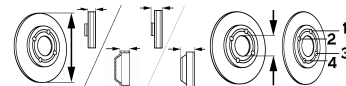

P/N

GOLF VII (5G1, BE1)