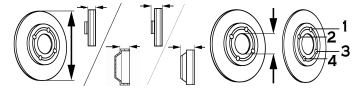

P/N

C25 Bus (280_, 290_)

2.0 E (58kW) {ch.→155247; → 04/1984}	09/81-02/94	●	BS-1680	S	256	13	61	72	5/10
2.5 D (54kW), 2.5 D 4x4 (54kW), 2.5 D Turbo (70kW), 2.5 D Turbo 4x4 (70kW) {ch.→155247; 800→; [kg]:→1600}	10/85-02/94	●	BS-1680	S	256	13	61	72	5/10
2.5 D (54kW), 2.5 D 4x4 (54kW), 2.5 D Turbo (70kW), 2.5 D Turbo 4x4 (70kW) {ch.155248→; 800→; [kg]:→1600}	10/85-02/94	●	BS-1690	S	256	16	64	73	5/10
2.5 D 4x4 (54kW) { [kg]: 1800}	01/87-02/94	●	BS-3340	S	290	16	61	73	5/10
1.8 E (51kW), 1.9 D (51kW), 1.9 TD (60kW), 2.0 (62kW), 2.0 E (58kW), 2.5 D (54kW), 2.5 D 4x4 (54kW), 2.5 D Turbo (70kW), 2.5 D Turbo 4x4 (70kW)	09/81-02/94	●	BT-0440		298	63.6	98	72	5/10

C25 Box (280_, 290_)

2.0 (62kW), 2.0 4x4 (62kW) {ch.→155247}	01/90-03/94	●	BS-1680	S	256	13	61	72	5/10
2.0 (62kW), 2.0 4x4 (62kW), 2.0 E (58kW) {ch.155248→}	09/81-03/94	●	BS-1690	S	256	16	64	73	5/10
2.0 E (58kW) {ch.→155247; → 04/1984}	09/81-03/94	●	BS-1680	S	256	13	61	72	5/10
2.5 D 4x4 (55kW) {ch.→155247; 800→; [kg]:→1600}	11/83-12/86	●	BS-1680	S	256	13	61	72	5/10
2.5 D 4x4 (55kW) {ch.155248→; 800→; [kg]:→1600}	11/83-12/86	●	BS-1690	S	256	16	64	73	5/10
2.5 D 4x4 (55kW) { [kg]: 1800}	11/83-12/86	●	BS-3340	S	290	16	61	73	5/10
2.0 (62kW), 2.0 E (58kW)	09/81-03/94	●	BT-0440		298	63.6	98	72	5/10

C25 Platform/Chassis (280_, 290_)

1.9 DT (60kW), 2.0 (57kW), 2.0 (62kW) {ch.→155247}	11/81-03/94	●	BS-1680	S	256	13	61	72	5/10
1.9 DT (60kW), 2.0 (57kW), 2.0 (62kW) {ch.155248→}	11/81-03/94	●	BS-1690	S	256	16	64	73	5/10
2.0 (62kW)	01/87-03/94	●	BT-0440		298	63.6	98	72	5/10

C-CROSSER (EP_)

2.2 HDi (115kW), 2.4 16V (125kW)	02/07-	●	BS-8394	V	294	24	45.6	69	5/7
2.2 HDi (115kW), 2.4 16V (125kW)	02/07-	●	BS-8396	S	302	10	58.6	80	5/8

C-CROSSER ENTERPRISE

All Models {→ 01/2013}	01/09-	●	BS-8394	V	294	24	45.6	69	5/7
All Models	01/09-	●	BS-8396	S	302	10	58.6	80	5/8

C-ELYSEE

1.2 VTi 72 (53kW), 1.6 HDi 92 (68kW), 1.6 VTi 115 (85kW)	11/12-	●	BS-6020	V	266	22	34	66	4/6
1.2 VTi 72 (53kW), 1.6 HDi 92 (68kW), 1.6 VTi 115 (85kW)	11/12-	●	BS-5360	S	266	13	27.1	66	4/6

CX (MA)

2000 (75kW), 2200 D (49kW), 2400 (85kW), 2400 GTi (94kW), 2400 GTi (96kW) {09/1977 →}	09/74-06/82	●	BS-0220	S	224	7	57	58	5/6
2000 (78kW), 2200 (85kW), 2400 (88kW), 25 D Turbo (70kW), 25 GTi Turbo 2 (122kW), 25 TRi (100kW), 2500 D (55kW)	02/78-08/85	●	BS-0220	S	224	7	57	58	5/6

CX Estate (MA)

All Models	09/75-08/85	●	BS-0220	S	224	7	57	58	5/6

CX Mk II

20 RE (78kW), 22 TRS (83kW), 25 D (54kW), 25 D Turbo (88kW), 25 GTi (89kW), 25 GTi Turbo 2 (115kW), 25 GTi Turbo 2 (122kW), 25 TRi (100kW) {→ 12/1989}	07/85-12/92	●	BS-0220	S	224	7	57	58	5/6
22 TRS (85kW), 25 D Turbo (70kW)	07/85-07/89	●	BS-0220	S	224	7	57	58	5/6

CX Mk II Estate

20 (78kW), 22TRS (85kW), 25 D (54kW), 25 D Turbo 2 (88kW), 25 i (89kW), 25 TRi (100kW), 2500 D Turbo (70kW)	07/85-12/92	●	BS-0220	S	224	7	57	58	5/6

DS3