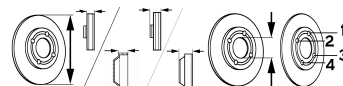

P/N

90

All Models	08/84-08/87	●	●	BS-2860	S	280	12.7	65.3	86	4/6
All Models	08/84-08/87		●	BS-2480	S	269.4	10.4	66.1	86	4/7

99

2.0 (70kW), 2.0 EMS (81kW)	04/72-08/74	●		BS-2480	S	269.4	10.4	66.1	86	4/7
2.0 EMS (87kW), 2.0 GL (74kW) {01/1975 →}	09/74-12/84		●	BS-2480	S	269.4	10.4	66.1	86	4/7

99 Combi Coupe

1.7 (59kW), 1.85 (65kW), 1.85 i (71kW), 2.0 (79kW), 2.0 i (87kW), 2.0 Turbo (107kW)	08/68-05/74	●		BS-2480	S	269.4	10.4	66.1	86	4/7
2.0 i (87kW) {ch.C6010842→; 01/1982 →}	01/81-12/84	●		BS-2860	S	280	12.7	65.3	86	4/6
1.7 (59kW), 1.85 (65kW), 1.85 i (71kW), 2.0 (79kW), 2.0 i (87kW), 2.0 Turbo (107kW)	03/76-12/84		●	BS-2480	S	269.4	10.4	66.1	86	4/7

900 (AC4, AM4)

2.0 -16 (92kW), 2.0 Turbo (110kW), 2.0 Turbo-16 S (129kW) {01/1988 →}	01/84-12/88	●		BS-2990	C V	280	23.4	43.6	68	4/6
2.0 -16 (93kW), 2.0 S Turbo-16 (104kW), 2.0 S Turbo-16 (107kW), 2.0 Turbo-16 S CAT (129kW), 2.1 -16 (100kW) {→ 09/1993}	01/89-12/93	●		BS-2990	C V	280	23.4	43.6	68	4/6
2.0 c (74kW), 2.0 i (81kW), 2.0 i (85kW), 2.0 Turbo (103kW), 2.0 Turbo (110kW) {→ 12/1987}	11/80-12/91	●		BS-2860	S	280	12.7	65.3	86	4/6
2.0 c (79kW), 2.0 Turbo (107kW)	10/80-07/85	●		BS-2860	S	280	12.7	65.3	86	4/6
2.0 EMS (87kW) {10/1980 →}	01/79-12/80	●		BS-2860	S	280	12.7	65.3	86	4/6
2.0 Turbo (103kW) {01/1988 → 12/1989}	10/86-12/91	●		BS-2990	C V	280	23.4	43.6	68	4/6
2.0 Turbo-16 (118kW) {01/1988 → 09/1993}	11/85-12/93	●		BS-2990	C V	280	23.4	43.6	68	4/6
2.0 -16 (92kW), 2.0 c (74kW), 2.0 i (81kW), 2.0 i (85kW), 2.0 Turbo (103kW), 2.0 Turbo (110kW), 2.0 Turbo-16 (118kW), 2.0 Turbo-16 S (129kW) {→ 12/1987}	11/80-12/93	●		BS-2480	S	269.4	10.4	66.1	86	4/7
2.0 -16 (92kW), 2.0 c (74kW), 2.0 i (81kW), 2.0 i (85kW), 2.0 Turbo (103kW), 2.0 Turbo (110kW), 2.0 Turbo-16 S (129kW) {01/1988 →}	11/80-12/91	●		BS-1950	C S	258	9	43.3	68	4/6
2.0 -16 (93kW), 2.0 S Turbo-16 (104kW), 2.0 S Turbo-16 (107kW), 2.0 Turbo-16 S CAT (129kW), 2.1 -16 (100kW) {→ 09/1993}	01/89-12/93	●		BS-1950	C S	258	9	43.3	68	4/6
2.0 c (79kW), 2.0 EMS (87kW), 2.0 Turbo (107kW)	01/79-07/85	●		BS-2480	S	269.4	10.4	66.1	86	4/7
2.0 Turbo-16 (118kW) {01/1988 → 09/1993}	11/85-12/93	●		BS-1950	C S	258	9	43.3	68	4/6

900 Convertible

2.0 -16 (93kW), 2.0 S Turbo-16 (104kW), 2.1 -16 (100kW) {→ 09/1993}	01/90-06/94	●		BS-2990	C V	280	23.4	43.6	68	4/6
2.0 Turbo-16 (118kW), 2.0 Turbo-16 S (129kW) {01/1988 → 09/1993}	11/86-06/94	●		BS-2990	C V	280	23.4	43.6	68	4/6
2.0 -16 (93kW), 2.0 S Turbo-16 (104kW), 2.1 -16 (100kW) {→ 09/1993}	01/90-06/94		●	BS-1950	C S	258	9	43.3	68	4/6
2.0 Turbo-16 (118kW), 2.0 Turbo-16 S (129kW) {→ 12/1987}	11/86-06/94	●		BS-2480	S	269.4	10.4	66.1	86	4/7
2.0 Turbo-16 (118kW), 2.0 Turbo-16 S (129kW) {01/1988 → 09/1993}	11/86-06/94	●		BS-1950	C S	258	9	43.3	68	4/6

900 Hatchback