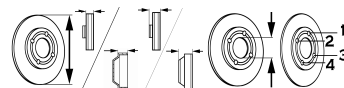

P/N

INTEGRA (DA)

1.5 (63kW) {→ 12/1986}	10/85-08/89	●	BS-3680	V	231	17	43.5	61	4/8
1.5 (63kW) {01/1986 → 03/1989}	10/85-08/89	●	BS-3690	V	242	19	44	61	4/8
1.6 (88kW) {→ 03/1989}	03/86-08/89	●	BS-3690	V	242	19	44	61	4/8

INTEGRA Coupe (DC2, DC4)

1.8 (107kW) {11/1997 → 10/2001}	07/93-11/01	●	BS-5860	V	282	23	47	70	5/9
1.8 Type-R (147kW) {11/1997 →}	09/93-08/01	●	BS-5860	V	282	23	47	70	5/9
1.8 Type-R (140kW)	11/97-10/01	●	BS-5860	V	282	23	47	70	5/9

JAZZ II (GD)

1.2 (57kW), 1.4 (61kW) {→ 12/2003}	03/02-07/08	●	BS-8128	V	240	21	39	61	4/8
1.2 (57kW), 1.4 (61kW) {01/2004 →}	03/02-07/08	●	BS-8554	V	258	21	39.2	64.2	4/8
1.4 (65kW) {→ 09/2007}	04/05-07/08	●	BS-8554	V	258	21	39.2	64.2	4/8
1.2 (57kW) {ABS; 05/2003 →}	03/02-07/08	●	BS-5210	S	239	9	47.6	61	4/8
1.4 (61kW) {ABS}	03/02-07/08	●	BS-5210	S	239	9	47.6	61	4/8
1.4 (65kW) {ABS; 09/2005 →}	04/05-07/08	●	BS-5210	S	239	9	47.6	61	4/8

JAZZ III (GE)

1.2 (66kW) {01/2009 →}	07/08-	●	BS-2240	V	262	21	44.7	64.15	4/8
1.3 HYBRID (65kW), 1.4 (74kW), 1.4 i (73kW), 1.5 Flexfuel (88kW), 1.5 i (88kW)	07/08-	●	BS-2240	V	262	21	44.7	64.15	4/8
1.4 i (73kW)	07/08-	●	BS-8554	V	258	21	39.2	64.2	4/8
1.2 (66kW) {10/2008 → 12/2008}	07/08-	●	BS-5210	S	239	9	47.6	61	4/8
1.4 i (73kW)	07/08-	●	BS-5210	S	239	9	47.6	61	4/8

LEGEND (HS, KA)

2.5 i (110kW) {08/1986 → 08/1987}	01/86-12/87	●	BS-3220	V	285	21	51.2	64	4/8
2.5 i (127kW) {→ 08/1987}	02/87-06/88	●	BS-3220	V	285	21	51.2	64	4/8
2.7 i 24V (124kW)	01/88-12/90	●	BS-4840	V	282	21	51.2	64.2	4/8
2.7 i 24V (124kW) {→ 08/1988}	01/88-12/90	●	BS-3220	V	285	21	51.2	64	4/8

LEGEND Coupe (KA3)

All Models {01/1988 →}	10/87-12/90	●	BS-4840	V	282	21	51.2	64.2	4/8

LEGEND Mk II (KA7)

All Models {→ 12/1995}	01/91-02/96	●	BS-7682	V	282	28	47.2	70	5/9
All Models {→ 12/1995}	01/91-02/96	●	BS-7504	S	282	9	61.1	70.2	5/10

LEGEND Mk II Coupe (KA8)

All Models {→ 12/1995}	01/91-02/96	●	BS-7682	V	282	28	47.2	70	5/9
All Models {→ 12/1995}	01/91-02/96	●	BS-7504	S	282	9	61.1	70.2	5/10

LEGEND Mk III (KA9)

3.5 i 24V (151kW) {→ 10/1997}	02/96-	●	BS-5860	V	282	23	47	70	5/9
3.5 i 24V (153kW) {→ 12/1998}	11/97-09/04	●	BS-5860	V	282	23	47	70	5/9

LOGO (GA3)

All Models	03/99-03/02	●	BS-8128	V	240	21	39	61	4/8

NSX Convertible (NA)

3.0 24V Vtec (201kW), 3.0 24V Vtec Automatic (188kW)	03/95-09/05	●	BS-6830	V	282	23	47.1	64.2	4/8

NSX Coupe (NA)

3.0 24V Vtec (201kW), 3.0 24V Vtec Automatik (188kW)	06/90-09/05	●	BS-6830	V	282	23	47.1	64.2	4/8

ODYSSEY (RA_)

2.3 (110kW) {01/1998 →}	10/97-12/99	●	BS-5860	V	282	23	47	70	5/9

PRELUDE Coupe (SN)

All Models {01/1979 →}	11/78-10/82	●	BS-0410	S	231	12	49.5	61	4/8
All Models {ch.OC200001→; 01/1979 →}	11/78-10/82	●	BS-0380	V	230.9	16.9	49.5	61.1	4/8