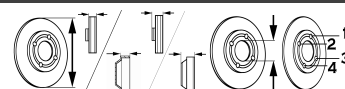

P/N

FAVORIT (781)

1.3 (50kW)	01/94-09/94	●	BT-0110		239	49.5	81		4/4
1.3 135 (42kW), 1.3 135 (43kW), 1.3 135 (44kW), 1.3 135 X,LX,GLX (40kW), 1.3 135L (43kW), 1.3 136 (45kW) {07/1993 →}	05/89-09/94	●	BT-0110		239	49.5	81		4/4

FAVORIT Forman (785)

1.3 (40kW), 1.3 (44kW), 1.3 (45kW) {→ 12/1992}	08/91-06/95	●	BS-0600	S	235.7	12.7	45.5	62	4/5
1.3 (40kW), 1.3 (44kW), 1.3 (45kW) {01/1993 → 03/1994}	08/91-06/95	●	BS-5380	S	236	12.7	48.6	62	4/5
1.3 (40kW), 1.3 (44kW), 1.3 (45kW), 1.3 (50kW) {04/1994 →}	08/91-06/95	●	BS-4250	S	236	13	46.3	62	4/5
1.3 (40kW), 1.3 (44kW), 1.3 (45kW) {07/1993 →}	08/91-06/95	●	BT-0110		239	49.5	81		4/4
1.3 (50kW)	01/94-06/95	●	BT-0110		239	49.5	81		4/4

FAVORIT Pickup (787)

All Models {→ 12/1992}	12/92-06/97	●	BS-0600	S	235.7	12.7	45.5	62	4/5
All Models {01/1993 → 03/1994}	12/92-06/97	●	BS-5380	S	236	12.7	48.6	62	4/5
All Models {04/1994 → 09/1995}	12/92-06/97	●	BS-4250	S	236	13	46.3	62	4/5
1.3 (40kW), 1.3 (42kW) {07/1993 →}	12/92-06/97	●	BT-0110		239	49.5	81		4/4
1.3 (50kW) {07/1993 → 12/1994}	12/92-06/97	●	BT-0110		239	49.5	81		4/4

FELICIA (6U1)

All Models	10/94-03/98	●	BS-4250	S	236	13	46.3	62	4/5
All Models	10/94-03/98	●	BT-0110		239	49.5	81		4/4

FELICIA Pickup (797)

1.3 (40kW), 1.3 (50kW), 1.6 (55kW), 1.9 D (47kW) {→ 12/2001}	06/97-04/02	●	BS-4250	S	236	13	46.3	62	4/5
1.3 (40kW), 1.3 (50kW), 1.6 (55kW), 1.9 D (47kW)	06/97-04/02	●	BT-0110		239	49.5	81		4/4

FELICIA Estate (6U5)

All Models	08/95-03/98	●	BS-4250	S	236	13	46.3	62	4/5
All Models	08/95-03/98	●	BT-0110		239	49.5	81		4/4

FELICIA Mk II (6U1)

All Models	01/98-06/01	●	BS-4250	S	236	13	46.3	62	4/5
All Models	01/98-06/01	●	BT-0110		239	49.5	81		4/4

FELICIA Mk II Estate (6U5)

All Models	01/98-06/01	●	BS-4250	S	236	13	46.3	62	4/5
All Models	01/98-06/01	●	BT-0110		239	49.5	81		4/4

OCTAVIA (1U2)