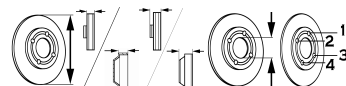

P/N

ORLANDO (J309)

All Models {☉ [in]: 16}	02/11-	●	BS-8316	C	V	300	26	45.5	70.7	5/6
All Models	02/11-	●	BS-8318	C	S	292.2	12	45	70.7	5/6

TACUMA

All Models	03/05-	●	BS-8130		V	256	24	47	60	4/7

SPARK (M300)

1.0 (50kW), 1.0 LPG (50kW), 1.2 (60kW), 1.2 LPG (60kW)	03/10-	●	BS-8198		V	236	20	41	59	4/8

TRANS SPORT

3.4 (137kW) {01/1997 →}	08/96-09/05	●	BS-5810		V	278	32	52	71	5/5
3.4 V6 (138kW), 3.4 V6 AWD (138kW)	10/00-09/05	●	BS-5810		V	278	32	52	71	5/5

TRAX

1.7 TD (96kW), 1.7 TD AWD (96kW) {☉ [in]: 17; ☉ [in]: 17}	12/12-	●	BS-8466	C	V	321	30	50.9	67.4	5/6

VOLT

All Models {☉ [in]: 16}	11/11-	●	BS-8316	C	V	300	26	45.5	70.7	5/6
All Models {for vehicles with electric handbrake}	11/11-	●	BS-8318	C	S	292.2	12	45	70.7	5/6