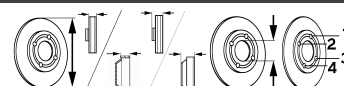

P/N

MONDEO (GBP)

1.6 i 16V (65kW), 1.6 i 16V (66kW), 1.8 i 16V (82kW), 1.8 i 16V (85kW), 1.8 i 16V 4x4 (85kW), 1.8 TD (65kW), 1.8 TD (66kW), 2.0 i 16V (100kW), 2.0 i 16V (97kW), 2.0 i 16V 4x4 (97kW)	02/93-08/96	●	BS-2110	V	260	24	47	63.5	4/4
2.5 i 24V (125kW)	07/94-08/96	●	BS-4690	V	278	24	47	63.6	4/4
1.8 i 16V (82kW), 1.8 i 16V (85kW), 1.8 i 16V 4x4 (85kW), 1.8 TD (65kW), 1.8 TD (66kW), 2.0 i 16V (100kW), 2.0 i 16V (97kW), 2.0 i 16V 4x4 (100kW), 2.0 i 16V 4x4 (97kW), 2.5 i 24V (125kW)	02/93-08/96	●	BS-1600	V	252.3	20	43.9	63.6	4/4

MONDEO Saloon (GBP)

1.6 i 16V (65kW), 1.6 i 16V (66kW), 1.8 i 16V (82kW), 1.8 i 16V (85kW), 1.8 TD (65kW), 1.8 TD (66kW), 2.0 i 16V (100kW), 2.0 i 16V 4x4 (97kW)	02/93-08/96	●	BS-2110	V	260	24	47	63.5	4/4
2.5 i 24V (125kW)	07/94-08/96	●	BS-4690	V	278	24	47	63.6	4/4
1.8 4x4 (85kW), 1.8 i 16V (82kW), 1.8 i 16V (85kW), 1.8 TD (65kW), 1.8 TD (66kW), 2.0 i 16V (100kW), 2.0 i 16V 4x4 (97kW), 2.5 i 24V (125kW)	02/93-08/96	●	BS-1600	V	252.3	20	43.9	63.6	4/4

MONDEO Estate (BNP)

1.6 i 16V (65kW), 1.6 i 16V (66kW), 1.8 i 16V (82kW), 1.8 i 16V (85kW), 1.8 i 16V 4x4 (85kW), 1.8 TD (65kW), 1.8 TD (66kW), 2.0 i 16V (100kW), 2.0 i 16V (97kW), 2.0 i 16V 4x4 (100kW), 2.0 i 16V 4x4 (97kW)	01/93-08/96	●	BS-2110	V	260	24	47	63.5	4/4
2.5 i 24V (125kW)	07/94-08/96	●	BS-4690	V	278	24	47	63.6	4/4
1.8 i 16V (82kW), 1.8 i 16V (85kW), 1.8 i 16V 4x4 (85kW), 1.8 TD (65kW), 1.8 TD (66kW), 2.0 i 16V (100kW), 2.0 i 16V (97kW), 2.0 i 16V 4x4 (100kW), 2.0 i 16V 4x4 (97kW), 2.5 i 24V (125kW)	01/93-08/96	●	BS-1600	V	252.3	20	43.9	63.6	4/4

MONDEO Mk II (BAP)

1.6 i (66kW), 1.6 i 16V (70kW), 1.8 i (85kW), 1.8 TD (66kW), 2.0 i (96kW) {→ 10/2000}	08/96-09/00	●	BS-2110	V	260	24	47	63.5	4/4
2.5 24V (125kW) {→ 10/2000}	08/96-09/00	●	BS-4690	V	278	24	47	63.6	4/4
1.6 i (66kW), 1.6 i 16V (70kW), 1.8 i (85kW), 1.8 TD (66kW), 2.0 i (96kW), 2.5 24V (125kW), 2.5 ST 200 (151kW) {ABS; → 10/2000}	08/96-09/00	●	BS-1600	V	252.3	20	43.9	63.6	4/4
2.5 24V (125kW) {→ 10/2000}	06/00-09/00	●	BS-1600	V	252.3	20	43.9	63.6	4/4

MONDEO Mk II Saloon (BFP)

1.6 i (66kW), 1.6 i 16V (70kW), 1.8 i (85kW), 1.8 TD (66kW), 2.0 i (96kW) {→ 10/2000}	08/96-09/00	●	BS-2110	V	260	24	47	63.5	4/4
2.5 24V (125kW) {→ 10/2000}	08/96-09/00	●	BS-4690	V	278	24	47	63.6	4/4
1.6 i (66kW), 1.6 i 16V (70kW), 1.8 i (85kW), 1.8 TD (66kW), 2.0 i (96kW), 2.5 24V (125kW), 2.5 ST 200 (151kW) {ABS; → 10/2000}	08/96-09/00	●	BS-1600	V	252.3	20	43.9	63.6	4/4
2.5 24V (125kW) {→ 10/2000}	08/96-09/00	●	BS-1600	V	252.3	20	43.9	63.6	4/4

MONDEO Mk II Estate (BNP)

1.6 i (66kW), 1.6 i 16V (70kW), 1.8 TD (66kW) {→ 10/2000}	08/96-09/00	●	BS-2110	V	260	24	47	63.5	4/4
1.8 i (85kW), 2.0 i (96kW) {→ 10/2000; ● [in]: 14}	08/96-09/00	●	BS-2110	V	260	24	47	63.5	4/4
1.8 i (85kW), 2.0 i (96kW) {→ 10/2000; ● [in]: 15, 16}	08/96-09/00	●	BS-4690	V	278	24	47	63.6	4/4
2.5 24V (125kW) {→ 10/2000}	08/96-09/00	●	BS-4690	V	278	24	47	63.6	4/4
1.6 i (66kW), 1.6 i 16V (70kW), 1.8 i (85kW), 1.8 TD (66kW), 2.0 i (96kW), 2.5 24V (125kW), 2.5 ST 200 (151kW) {ABS; → 10/2000}	08/96-09/00	●	BS-1600	V	252.3	20	43.9	63.6	4/4
2.5 24V (125kW) {→ 10/2000}	10/99-09/00	●	BS-1600	V	252.3	20	43.9	63.6	4/4