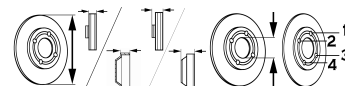

P/N

PRO CEE'D (ED)

All Models	02/08-02/13	●	BS-8560	S	262	10	61	76	5/8
------------	-------------	---	----------------	---	-----	----	----	----	-----

RETONA (CE)

All Models {→ 08/2003}	06/99-	●	BS-8870	V	284.1	24	51	96.3	5/9
------------------------	--------	---	----------------	---	-------	----	----	------	-----