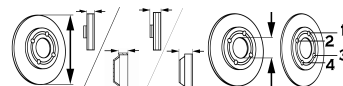

P/N

CT (ZWA1_)

All Models	12/10-	●	BS-9104	V	255	25	49,2	55	5/7
All Models	12/10-	●	BS-9106	S	259	9	30,2	55	5/7
All Models	12/10-	●	BS-9084	S	279	10	30,6	55	5/7

ES (VCV10_, F1, F2, VZV21_)

300 (138kW) {01/1992 → 12/1994}	09/91-12/97	●	BS-7160	V	275	28	49,2	62	5/7
250 (118kW) {01/1990 →}	12/89-09/91	●	BS-2450	S	269	10	64,4	54,1	5/8
300 (138kW)	09/91-12/97	●	BS-8904	S	288	10	65	62	5/6

ES (MCV_, VZV_)

3.3 (168kW)	06/03-10/06	●	BS-8498	V	296	28	49,3	62	5/7
3.0 (140kW), 3.0 (157kW), 3.0 (158kW)	10/96-06/08	●	BS-8904	S	288	10	65	62	5/6

ES (GSV4_, ACV4_)

All Models	05/06-06/12	●	BS-8498	V	296	28	49,3	62	5/7

GS (JZS147)

All Models	03/93-08/97	●	BS-7994	V	296	32	51	62	5/17

GS (UZS161, JZS160, UZS160_)

All Models	08/97-03/05	●	BS-7994	V	296	32	51	62	5/17
All Models	08/97-03/05	●	BS-8104	S	306.6	12	63,7	62	5/12

GS (GRS19_, UZS19_, GWS19_, URS19_)

3.0 (170kW), 300 (183kW), 4.3 VVTi (221kW), 430 (208kW), 450 h (218kW), 450 h (254kW), 460 (255kW) {⊕}	04/05-11/11	●	BS-8758	V	334	30	51	62	5/7
3.0 (170kW), 300 (183kW), 4.3 VVTi (221kW), 430 (208kW), 450 h (218kW), 450 h (254kW), 460 (255kW) {⊕}	04/05-11/11	●	BS-8764	V	334	30	51	62	5/7
3.0 (170kW), 300 (183kW), 450 h (218kW), 450 h (254kW) {09/2007 →}	04/05-11/11	●	BS-8818	V	310	18	67,5	62	5/8
300 (183kW), 4.3 VVTi (221kW), 430 (208kW) {→ 08/2007}	04/05-11/11	●	BS-8818	V	310	18	67,5	62	5/8
430 (208kW)	04/05-11/11	●	BS-8104	S	306.6	12	63,7	62	5/12
460 (255kW)	05/08-11/11	●	BS-8818	V	310	18	67,5	62	5/8

GS (GRL1_, GWL1_)

300h (133kW), GS 250 (154kW), GS 250 (158kW), GS 450h (215kW), GS 450h (217kW) {⊕}	01/12-	●	BS-8758	V	334	30	51	62	5/7
300h (133kW), GS 250 (154kW), GS 250 (158kW), GS 450h (215kW), GS 450h (217kW) {⊕}	01/12-	●	BS-8764	V	334	30	51	62	5/7

GX (_J12_)

All Models	11/01-11/09	●	BS-7998	V	337.6	28	67,3	108	6/6
All Models	11/01-11/09	●	BS-8000	V	312	18	67,8	106	6/14

GX (URJ15_)

470 (218kW), 470 (225kW)	11/09-	●	BS-8708	V	338	32	68,6	107,9	6/8

HS (ANF10)

All Models	07/09-	●	BS-8822	V	275	25	46,5	62	5/7

IS I (JCE1_, GXE1_)

All Models	04/99-07/05	●	BS-7994	V	296	32	51	62	5/17
All Models	04/99-07/05	●	BS-8104	S	306.6	12	63,7	62	5/12

IS SportCross

All Models	10/01-10/05	●	BS-7994	V	296	32	51	62	5/17
All Models	10/01-10/05	●	BS-8104	S	306.6	12	63,7	62	5/12

IS II (GSE2_, ALE2_, USE2_)

200d (110kW), 220 d (130kW), 250 (153kW), 250 (158kW), 250 AWD (153kW), 250 AWD (158kW)	10/05-	●	BS-8876	V	296	28	49,2	62	5/7
350 (234kW) {⊕}	09/10-	●	BS-8758	V	334	30	51	62	5/7
350 (234kW) {⊕}	09/10-	●	BS-8764	V	334	30	51	62	5/7
200d (110kW), 220 d (130kW), 250 (153kW), 250 (158kW), 250 AWD (158kW)	10/05-	●	BS-8818	V	310	18	67,5	62	5/8
220 d (130kW), 250 (153kW)	10/05-	●	BS-8330	S	291	10	61,2	62	5/8