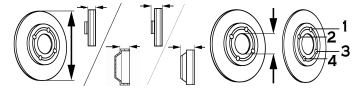

P/N

124

1430 (55kW), 1430 Especial (70kW), D1200 (44kW), LS1200 (48kW)	01/68-10/80	●	BS-0290	S	227.5	10.8	45.7	62.5	4/6

124 Estate

All Models	01/70-12/76	●	BS-0290	S	227.5	10.8	45.7	62.5	4/6

127 (127A)

All Models	04/72-12/82	●	BS-0290	S	227.5	10.8	45.7	62.5	4/6

131

1.5 (55kW), 1.6 (71kW), 2.0 (85kW)	06/78-12/85	●	BS-0290	S	227.5	10.8	45.7	62.5	4/6
2.4 Diesel (53kW) {-> 12/1985}	06/78-12/86	●	BS-0290	S	227.5	10.8	45.7	62.5	4/6

850

0.9 (25kW)	02/72-07/75	●	BS-0290	S	227.5	10.8	45.7	62.5	4/6
0.9 (27kW), 0.9 (35kW) {01/1968 ->}	01/66-12/74	●	BS-0290	S	227.5	10.8	45.7	62.5	4/6

ALHAMBRA (7V8, 7V9)

All Models {ch.7M-1-500001, 7M-2-500001->; for PR: D3A, M3L, MC0, MG8; ● [in]: 16}	04/96-03/10	●	BS-8122	C V	313	26	56.2	68.2	5/6
All Models {ch.7M-2-500001->; for PR: D3E, D7N, M3L, MF7, ML1; ● [in]: 16}	04/96-03/10	●	BS-8016	C V	300	26	56.2	68.2	5/6
All Models {ch.7M-W-070000->; ch.->7M-1-530756; ● [in]: 15}	04/96-03/10	●	BS-4960	V	288	25	55.4	68	5/6
All Models {ch.->7M-1-530756; for PR: D2C, D3E, D7N, M3L, MF7, ML1; ● [in]: 15}	04/96-03/10	●	BS-4530	S	268	10	45.5	68	5/6
All Models {ch.7M-1-500001, 7M-1-500002->; for PR: D3A, M3L, MC0, MG8; ● [in]: 16}	04/96-03/10	●	BS-7972	C S	294	13.5	41.2	68	5/6

ALHAMBRA (710, 711)

1.4 TSI (110kW), 2.0 TDI (100kW), 2.0 TDI (103kW), 2.0 TDI (125kW) {09/2010 ->; for PR: 1LJ}	06/10-05/11	●	BS-8036	C V	312	25	49.7	65	5/10
1.8 TFSI (118kW), 2.0 TDI (85kW), 2.0 TDI All-wheel Drive (103kW), 2.0 TSI (147kW) {for PR: 1LJ}	11/10-	●	BS-8036	C V	312	25	49.7	65	5/10
2.0 TDI (130kW)	11/12-	●	BS-8036	C V	312	25	49.7	65	5/10
2.0 TDI (110kW), 2.0 TDI (135kW), 2.0 TDI 4Drive (110kW), 2.0 TSI (162kW)	05/15-	●	BS-9162	S	300	12	48.3	65	05/10

ALTEA (5P1)

All Models {for PR: 1LJ, 1ZA}	03/04-05/09	●	BS-8036	C V	312	25	49.7	65	5/10
All Models {for PR: 1ZE}	03/04-05/09	●	BS-8022	C V	288	25	49.5	65	5/10
All Models {for PR: 1ZF}	03/04-05/09	●	BS-8020	C V	280	22	49.5	65	5/10
1.2 TSI (77kW), 1.4 16V (63kW), 1.4 TSI (92kW), 1.6 (75kW), 1.6 LPG (75kW) {for PR: 1KF}	03/04-	●	BS-7518	C S	256	12	48.3	65	5/10
1.4 16V (63kW), 1.4 TSI (92kW), 1.6 (75kW), 1.6 TDI (77kW), 1.8 TFSI (118kW), 1.9 TDI (77kW), 2.0 FSI (110kW), 2.0 TDI (100kW), 2.0 TDI (103kW), 2.0 TDI (125kW), 2.0 TDI 16V (103kW), 2.0 TFSI (147kW) {for PR: 1KJ, 1KZ}	03/04-05/09	●	BS-8038	C S	286	12	48.7	65	5/10
All Models {for PR: 1KD, 1KQ}	03/04-05/09	●	BS-8018	C S	255	10	51.3	65	5/10
All Models {for PR: 1KS}	03/04-05/09	●	BS-8784	C S	272	10	48.3	65	5/10

ALTEA XL (5P5, 5P8)