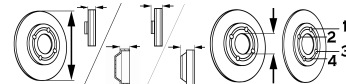

P/N

QUBO (225)

1.3 D Multijet (55kW), 1.4 (54kW), 1.4 Natural Power (57kW)	02/08-	●	BS-4430	V	257	22	40.3	59	4/6
1.3 D Multijet (70kW)	07/10-	●	BS-3161	V	284	22	43,5	59	4/6

REGATA (138)

100 Super 1.6 (70kW), 100 Super 1.6 (74kW), 65 Diesel 1.9 (48kW), 80 Turbo Diesel 1.9 (59kW)	10/83-12/90	●	BS-1800	S	257	12	51.5	62	4/6
60 Diesel 1.7 (43kW), 60 Diesel 1.7 (44kW), 70 1.3 (48kW), 70 1.3 (50kW), 75 1.5 (55kW), 75 i.e. 1.5 (55kW), 85 1.5 (58kW), 85 1.6 (60kW), 85 Super 1.5 (60kW)	09/83-06/90	●	BS-0290	S	227.5	10.8	45.7	62.5	4/6
100 Super 1.6 (70kW), 100 Super 1.6 (74kW), 60 Diesel 1.7 (43kW), 60 Diesel 1.7 (44kW), 65 Diesel 1.9 (48kW), 70 1.3 (48kW), 70 1.3 (50kW), 75 1.5 (55kW), 75 i.e. 1.5 (55kW), 80 Turbo Diesel 1.9 (59kW), 85 1.5 (58kW), 85 Super 1.5 (60kW), 90 i.e. 1.6 (66kW)	09/83-12/90	●	BT-0260		185,3	35.7	53.3	59	4/6
85 1.6 (60kW) {→ 01/1990}	10/83-06/90	●	BT-0260		185,3	35.7	53.3	59	4/6

REGATA Weekend (138)

100 1.6 (74kW), 100 i.e. 1.6 (74kW), 65 Diesel 1.9 (48kW), 80 Turbo Diesel 1.9 (59kW)	04/84-12/90	●	BS-1800	S	257	12	51.5	62	4/6
60 Diesel 1.7 (44kW), 70 1.3 (50kW)	01/84-12/89	●	BS-0290	S	227.5	10.8	45.7	62.5	4/6
All Models	01/84-12/90	●	BT-0260		185,3	35.7	53.3	59	4/6

STRADA Convertible (138_)

100 1.6 (74kW), 100 1.6 (77kW) {01/1986 →}	10/85-12/87	●	BS-1800	S	257	12	51.5	62	4/6
50 1.3 (50kW), 85 1.5 (60kW)	03/83-12/87	●	BS-0290	S	227.5	10.8	45.7	62.5	4/6
85 1.5 (63kW) {→ 12/1988}	01/80-07/89	●	BS-0290	S	227.5	10.8	45.7	62.5	4/6
100 1.6 (74kW), 100 1.6 (77kW), 85 1.5 (60kW), 85 1.5 (63kW)	01/80-07/89	●	BT-0260		185,3	35.7	53.3	59	4/6

STRADA (138A)

55 Diesel 1.7 (40kW), 55 Diesel 1.7 (43kW), 60 1.0 (44kW), 65 1.3 (48kW), 70 1.3 (48kW), 75 1.3 (55kW), 75 1.5 (55kW), 75 i.e. 1.5 (55kW), 85 1.5 (63kW)	01/78-05/87	●	BS-0290	S	227.5	10.8	45.7	62.5	4/6
90 i.e. 1.6 (66kW) {01/1986 →}	09/85-12/87	●	BS-1800	S	257	12	51.5	62	4/6
105 Sport 1.6 (77kW), 125 TC Abarth 2.0 (92kW), 55 Diesel 1.7 (40kW), 55 Diesel 1.7 (43kW), 60 1.0 (44kW), 65 1.3 (48kW), 70 1.3 (48kW), 75 1.3 (55kW), 75 1.5 (55kW), 75 i.e. 1.5 (55kW), 85 1.5 (63kW)	01/78-05/87	●	BT-0260		185,3	35.7	53.3	59	4/6

STRADA Mk II (138A)

100 1.6 (74kW), 105 1.6 (77kW), 80 Turbo Diesel 1.9 (59kW), 90 1.6 i.e. (66kW) {01/1986 →}	01/83-12/87	●	BS-1800	S	257	12	51.5	62	4/6
60 1.1 (40kW), 60 1.1 (43kW), 60 Diesel 1.7 (43kW), 60 Diesel 1.7 (44kW), 70 1.3 (50kW), 75 1.5 (55kW), 75 1.5 CAT (55kW), 85 1.5 (58kW), 85 1.5 (60kW)	10/82-12/88	●	BS-0290	S	227.5	10.8	45.7	62.5	4/6
100 1.6 (74kW), 105 1.6 (77kW), 60 1.1 (40kW), 60 1.1 (43kW), 60 Diesel 1.7 (43kW), 60 Diesel 1.7 (44kW), 70 1.3 (50kW), 70 1.3 (50kW), 75 1.5 (55kW), 75 1.5 CAT (55kW), 80 Turbo Diesel 1.9 (59kW), 85 1.5 (58kW), 85 1.5 (60kW)	10/82-12/88	●	BT-0260		185,3	35.7	53.3	59	4/6

SCUDO Combinato (220P)