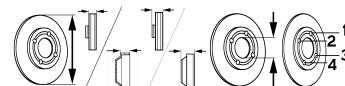

P/N

S-CLASS (W221)