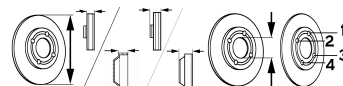

P/N

EOS (1F7, 1F8)

2.0 FSI (110kW), 2.0 TFSI (147kW) {05/2006 →; for PR: 1LJ, 1ZA, 1ZD}	03/06-05/08	●	BS-8036	C V	312	25	49.7	65	5/10
2.0 FSI (110kW), 2.0 TFSI (147kW) {05/2006 →; for PR: 1LK}	03/06-05/08	●	BS-8450	C V	345	30	49.7	65	5/10
All Models {for PR: 1ZE}	03/06-11/10	●	BS-8022	C V	288	25	49.5	65	5/10
1.4 TSI (110kW), 1.4 TSI (118kW), 1.4 TSI (90kW), 1.4 TSI (92kW), 1.6 FSI (85kW), 2.0 TDI (100kW), 2.0 TDI (103kW), 2.0 TDI 16V (103kW), 2.0 TFSI (162kW), 2.0 TSI (155kW), 3.2 V6 (184kW), 3.6 V6 (191kW) {for PR: 1KD}	06/06-11/10	●	BS-8018	C S	255	10	51.3	65	5/10
1.4 TSI (110kW), 1.4 TSI (118kW), 1.4 TSI (90kW), 1.4 TSI (92kW), 1.6 FSI (85kW), 2.0 TDI (100kW), 2.0 TDI (103kW), 2.0 TDI 16V (103kW), 2.0 TFSI (162kW), 2.0 TSI (155kW), 3.2 V6 (184kW), 3.6 V6 (191kW) {for PR: 1KS}	06/06-11/10	●	BS-8784	C S	272	10	48.3	65	5/10
1.4 TSI (118kW), 1.4 TSI (90kW), 1.6 FSI (85kW), 2.0 FSI (110kW), 2.0 TDI (103kW), 2.0 TFSI (147kW), 2.0 TSI (155kW), 3.2 V6 (184kW), 3.6 V6 (191kW) {for PR: 1KJ, 1KZ}	03/06-11/10	●	BS-8038	C S	286	12	48.7	65	5/10
2.0 FSI (110kW), 2.0 TFSI (147kW) {05/2006 →; for PR: 1KD}	03/06-05/08	●	BS-8018	C S	255	10	51.3	65	5/10
2.0 FSI (110kW), 2.0 TFSI (147kW) {05/2006 →; for PR: 1KS}	03/06-05/08	●	BS-8784	C S	272	10	48.3	65	5/10
All Models {for PR: 2EA}	03/06-11/10	●	BS-8044	C V	310	22	48.5	65	5/10

FOX (5Z1, 5Z3)

1.2 (40kW), 1.4 (55kW), 1.4 TDI (51kW) {for PR: 1ZN}	04/05-	●	BS-8024	C V	239	18	35	65	5/6
1.2 (44kW), 1.6 (74kW), 1.6 Total Flex (74kW) {→ 08/2011; for PR: 1ZN}	10/03-	●	BS-8024	C V	239	18	35	65	5/6
All Models {→ 08/2011; for PR: 1ZF}	10/03-	●	BS-5450	C V	256	22	36.7	65	5/6
All Models	10/03-	●	BT-1300		239	50.5	59		5/6

GOLF (17)