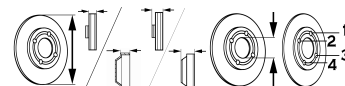

P/N

BOXER Platform/Chassis (ZCT_)

2.0 i (80kW), 2.5 D (63kW), 2.5 D 4x4 (63kW), 2.5 TD (76kW), 2.5 TDI (79kW), 2.5 TDI 4x4 (79kW), 2.8 HDi (94kW) {11/2001 → 03/2002; Heavy; [kg]: 1800}	03/94-04/02	●	BS-8376	S	280	16	80	79	5/10
2.5 D (63kW), 2.5 D 4x4 (63kW), 2.5 TD (76kW), 2.5 TDI (79kW), 2.5 TDI 4x4 (79kW), 2.8 HDi (94kW) {11/2001 → 03/2002; [kg]: 1400}	03/94-04/02	●	BS-8374	S	280	16	80	72	5/10

BOXER Bus (244, Z_)

2.0 (81kW), 2.0 HDi (62kW), 2.2 HDi (74kW), 2.8 HDi (94kW), 2.8 HDi 4x4 (94kW) {→ 03/2006; 1000→; [kg]:→1400}	04/02-	●	BS-8380	V	280	24	65.6	73	5/7
2.0 HDi (62kW), 2.2 HDi (74kW), 2.8 HDi (94kW), 2.8 HDi 4x4 (94kW) {→ 03/2006; [kg]: 1800}	04/02-	●	BS-8384	V	300	24	65.5	80	5/7
2.0 (81kW), 2.0 HDi (62kW), 2.2 HDi (74kW), 2.8 HDi (94kW), 2.8 HDi 4x4 (94kW)	04/02-	●	BT-0440		298	63.6	98	72	5/10
2.0 (81kW), 2.0 HDi (62kW), 2.2 HDi (74kW), 2.8 HDi (94kW), 2.8 HDi 4x4 (94kW) {→ 03/2006; 1000→; [kg]:→1400}	04/02-	●	BS-8374	S	280	16	80	72	5/10
2.0 HDi (62kW), 2.2 HDi (74kW), 2.8 HDi (94kW), 2.8 HDi 4x4 (94kW) {→ 03/2006; Heavy; [kg]: 1800}	04/02-	●	BS-8376	S	280	16	80	79	5/10

BOXER Box (244)

2.0 (81kW), 2.0 HDi (62kW), 2.2 HDi (74kW), 2.8 HDi (107kW), 2.8 HDi (94kW), 2.8 HDi 4x4 (94kW) {→ 03/2006; 1000→; [kg]:→1400}	04/02-	●	BS-8380	V	280	24	65.6	73	5/7
2.0 (81kW), 2.0 HDi (62kW), 2.2 HDi (74kW), 2.8 HDi (107kW), 2.8 HDi (94kW), 2.8 HDi 4x4 (94kW) {→ 03/2006; [kg]: 1800}	04/02-	●	BS-8384	V	300	24	65.5	80	5/7
2.0 (81kW), 2.0 HDi (62kW), 2.2 HDi (74kW), 2.8 HDi (107kW), 2.8 HDi (94kW), 2.8 HDi 4x4 (94kW)	04/02-	●	BT-0440		298	63.6	98	72	5/10
2.0 (81kW), 2.0 HDi (62kW), 2.2 HDi (74kW), 2.8 HDi (107kW), 2.8 HDi (94kW), 2.8 HDi 4x4 (94kW) {→ 03/2006; 1000→; [kg]:→1400}	04/02-	●	BS-8374	S	280	16	80	72	5/10
2.0 (81kW), 2.0 HDi (62kW), 2.2 HDi (74kW), 2.8 HDi (107kW), 2.8 HDi (94kW), 2.8 HDi 4x4 (94kW) {→ 03/2006; Heavy; [kg]: 1800}	04/02-	●	BS-8376	S	280	16	80	79	5/10

BOXER Platform/Chassis (244)

2.0 HDi (62kW), 2.2 HDi (74kW), 2.8 HDi (107kW), 2.8 HDi (94kW), 2.8 HDi 4x4 (94kW) {→ 03/2006; 1000→; [kg]:→1400}	04/02-	●	BS-8380	V	280	24	65.6	73	5/7
2.0 HDi (62kW), 2.2 HDi (74kW), 2.8 HDi (107kW), 2.8 HDi (94kW), 2.8 HDi 4x4 (94kW) {→ 03/2006; [kg]: 1800}	04/02-	●	BS-8384	V	300	24	65.5	80	5/7
2.0 HDi (62kW), 2.2 HDi (74kW), 2.8 HDi (107kW), 2.8 HDi (94kW), 2.8 HDi 4x4 (94kW)	04/02-	●	BT-0440		298	63.6	98	72	5/10
2.0 HDi (62kW), 2.2 HDi (74kW), 2.8 HDi (107kW), 2.8 HDi (94kW), 2.8 HDi 4x4 (94kW) {→ 03/2006; 1000→; [kg]:→1400}	04/02-	●	BS-8374	S	280	16	80	72	5/10
2.0 HDi (62kW), 2.2 HDi (74kW), 2.8 HDi (107kW), 2.8 HDi (94kW), 2.8 HDi 4x4 (94kW) {→ 03/2006; Heavy; [kg]: 1800}	04/02-	●	BS-8376	S	280	16	80	79	5/10

BOXER Bus