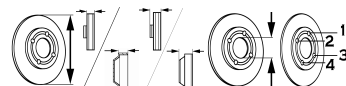

P/N

A1 Sportback (8XA, 8XF, 8XK)

1.2 TFSI (63kW), 1.4 TDI (66kW), 1.4 TFSI (103kW), 1.4 TFSI (110kW), 1.4 TFSI (136kW), 1.4 TFSI (90kW), 1.4 TFSI (92kW), 1.6 TDI (66kW), 1.6 TDI (77kW), 1.6 TDI (85kW), 2.0 TDI (105kW) {for PR: 1KT}	09/11-	●	BS-5470	C S	232	9	39.3	65	5/6
1.2 TFSI (63kW), 1.4 TFSI (103kW), 1.4 TFSI (136kW), 1.4 TFSI (90kW), 1.6 TDI (66kW), 1.6 TDI (77kW), 2.0 TDI (105kW) {for PR: 1KS}	09/11-	●	BS-8784	C S	272	10	48.3	65	5/10

A2 (8Z0)

1.2 TDI (45kW) {→ 07/2005}	03/01-08/05	●	BS-6180	C V	239	15	34.2	65	4/7
1.4 (55kW), 1.4 TDI (55kW) {06/2000 →}	02/00-08/05	●	BS-5450	C V	256	22	36.7	65	5/6
1.4 TDI (66kW), 1.6 FSI (81kW)	05/02-08/05	●	BS-5450	C V	256	22	36.7	65	5/6
1.2 TDI (45kW), 1.4 (55kW), 1.4 TDI (55kW), 1.4 TDI (66kW)	02/00-08/05	●	BT-1300		239	50.5	59		5/6
1.4 TDI (66kW), 1.6 FSI (81kW)	05/02-08/05	●	BS-5470	C S	232	9	39.3	65	5/6

A3 (8L1)