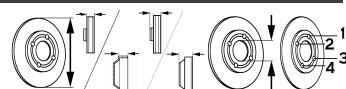

P/N

200 Hatchback (XW)

214 Si/Gsi (66kW) {ABS; 01/1990 →}	10/89-10/95	●	BS-0830	S	238	10	48.4	61	4/8
220 GTi (100kW), 220 GTi (103kW)	09/91-10/95	●	BS-0830	S	238	10	48.4	61	4/8

200 (XH)

213 S (54kW)	09/85-09/89	●	BS-0400	S	231	12	44.15	61	4/8
All Models	03/85-09/89	●	BT-0460		217	38	61.5	61	4/6

200 (RF)

211 (44kW), 214 i (55kW), 220 D/SD (63kW) {→ 12/1999}	11/95-03/00	●	BS-4510	S	262	13	44.6	64	4/8
211 (44kW), 214 Si (76kW), 216 Si (82kW), 218 Si (88kW)	11/95-03/00	●	BS-2240	V	262	21	44.7	64.15	4/8
214 i (55kW), 218 K Vi (107kW), 220 D/SD (63kW) {01/1996 →}	11/95-03/00	●	BS-2240	V	262	21	44.7	64.15	4/8
220 SDi (77kW) {01/1996 → 12/1999}	11/95-03/00	●	BS-4510	S	262	13	44.6	64	4/8
220 SDi (77kW) {ABS; 01/1996 →}	11/95-03/00	●	BS-2240	V	262	21	44.7	64.15	4/8
211 (44kW), 214 Si (76kW), 218 Si (88kW) {ABS}	11/95-03/00	●	BS-0830	S	238	10	48.4	61	4/8
214 i (55kW), 216 Si (82kW), 220 D/SD (63kW), 220 SDi (77kW) {ABS; 01/1996 →}	11/95-03/00	●	BS-0830	S	238	10	48.4	61	4/8
218 K Vi (107kW) {ABS; 01/1997 →}	11/95-03/00	●	BS-0830	S	238	10	48.4	61	4/8

400 (RT)

414 (55kW) {ABS}	03/96-12/99	●	BS-2240	V	262	21	44.7	64.15	4/8
414 Si (76kW) {ABS; 06/1995 →}	05/95-03/00	●	BS-2240	V	262	21	44.7	64.15	4/8
414 Si (76kW), 420 D (63kW), 420 Di (77kW) {→ 12/1999}	05/95-03/00	●	BS-4510	S	262	13	44.6	64	4/8
416 Si (82kW), 416 Si (83kW), 416 Si (85kW) {06/1995 →}	05/95-03/00	●	BS-2240	V	262	21	44.7	64.15	4/8
420 D (63kW), 420 Di (77kW), 420 Si Lux (100kW)	05/95-03/00	●	BS-2240	V	262	21	44.7	64.15	4/8
414 (55kW), 420 D (63kW), 420 Di (77kW), 420 Si Lux (100kW)	05/95-03/00	●	BS-0830	S	238	10	48.4	61	4/8
414 Si (76kW), 416 Si (82kW), 416 Si (83kW), 416 Si (85kW) {06/1995 →}	05/95-03/00	●	BS-0830	S	238	10	48.4	61	4/8

400 Hatchback (RT)

414 (55kW) {ABS}	03/96-12/97	●	BS-2240	V	262	21	44.7	64.15	4/8
414 Si (76kW) {ABS; 06/1995 →}	05/95-03/00	●	BS-2240	V	262	21	44.7	64.15	4/8
414 Si (76kW), 420 D (63kW), 420 Di (77kW) {→ 12/1999}	05/95-03/00	●	BS-4510	S	262	13	44.6	64	4/8
416 Si (82kW) {06/1995 →}	05/95-03/00	●	BS-2240	V	262	21	44.7	64.15	4/8
416 Si (83kW), 416 Si (85kW), 420 D (63kW), 420 Di (77kW), 420 Si Lux (100kW)	05/95-03/00	●	BS-2240	V	262	21	44.7	64.15	4/8
414 (55kW), 416 Si (83kW), 416 Si (85kW), 420 D (63kW), 420 Di (77kW), 420 Si Lux (100kW)	05/95-03/00	●	BS-0830	S	238	10	48.4	61	4/8
414 Si (76kW), 416 Si (82kW) {06/1995 →}	05/95-03/00	●	BS-0830	S	238	10	48.4	61	4/8

400 (XW)