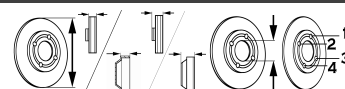

P/N

DISPATCH Platform/Chassis (BU_, BV_, BW_, BX_)

1.9 TD (68kW), 2.0 HDi 95 (69kW) {→ 12/2003}	10/99-	●	BS-4421	V	257.5	20	40.5	59	5/6
2.0 HDi 95 (69kW) {01/2004 →}	10/99-	●	BS-6870	V	285	28	43.5	59	5/6

DISPATCH Box

1.6 HDi 90 (66kW) {for vehicles with drum brakes on the rear axle}	01/07-	●	BS-8432	V	280	28	48	71	5/8
1.6 HDi 90 (66kW), 1.6 HDi 90 8V (66kW) {for vehicles with disc brakes on the rear axle}	01/07-	●	BS-8678	V	304	28	48,1	71	5/8
1.6 HDi 90 (66kW), 2.0 HDi 120 (88kW), 2.0 HDi 140 (100kW), 2.0 i (103kW)	01/07-	●	BS-8390	V	304	28	48	71	5/8
2.0 HDi 120 (88kW), 2.0 HDi 120 4x4 (88kW), 2.0 HDi 125 (94kW), 2.0 HDi 140 (100kW), 2.0 HDi 165 (120kW), 2.0 HDi 95 (72kW), 2.0 i (103kW)	01/07-	●	BS-8678	V	304	28	48,1	71	5/8
1.6 HDi 90 (66kW), 2.0 HDi 120 (88kW), 2.0 HDi 140 (100kW), 2.0 i (103kW)	01/07-	●	BS-8410	S	290	14	49	71	5/7

LNA

0.6 (24kW)	11/76-07/79	●	BS-1120	S	241	10	39.4	62	3/3
0.6 (24kW), 0.6 (26kW) {01/1979 →}	11/76-07/86	●	BS-1190	S	244	9	43.8	62	3/3
0.6 (25kW), 1.0 (33kW), 1.1 (37kW)	07/82-10/86	●	BS-1190	S	244	9	43.8	62	3/3
0.6 (26kW) {→ 12/1979}	11/78-07/86	●	BS-1120	S	241	10	39.4	62	3/3

MEHARI

0.6 (19kW) {01/1977 →}	05/68-10/79	●	BS-1180	S	244	7	47	86.7	6/6
0.6 (21kW), 4x4 (21kW) {→ 12/1984}	10/79-10/87	●	BS-1180	S	244	7	47	86.7	6/6

NEMO Box (AA_)

1.3 HDi 75 (55kW), 1.4 (54kW), 1.4 HDi (50kW)	02/08-	●	BS-4430	V	257	22	40.3	59	4/6
1.4 HDi (50kW)	02/08-	●	BS-3161	V	284	22	43,5	59	4/6

NEMO Estate

1.3 HDi 75 (55kW), 1.4 (54kW), 1.4 HDi (50kW)	04/09-	●	BS-4430	V	257	22	40.3	59	4/6
1.4 HDi (50kW)	04/09-	●	BS-3161	V	284	22	43,5	59	4/6

SAXO (S0, S1)

1.0 X (33kW), 1.0 X (37kW), 1.1 X,SX (40kW), 1.1 X,SX (44kW) {→ 12/2004}	05/96-09/03	●	BS-0700	S	238	8	29	57	3/4
1.0 X (33kW), 1.0 X (37kW), 1.1 X,SX (40kW), 1.1 X,SX (44kW), 1.4 VTS (55kW), 1.5 D (40kW), 1.5 D (42kW) {→ 12/2004}	05/96-09/03	●	BS-1300	S	247	10	34	66	4/6
1.1 X,SX (40kW), 1.1 X,SX (44kW), 1.4 VTS (55kW), 1.5 D (40kW), 1.5 D (42kW) {→ 12/2004}	05/96-09/03	●	BS-1290	S	246.6	10	32.4	57.02	3/4
1.4 VTS (55kW), 1.6 (66kW), 1.6 (74kW), 1.6 (88kW)	02/96-04/04	●	BS-1310	V	247	20.4	34.3	66	4/6
1.6 VTL,VTR (65kW), 1.6 VTS (72kW), 1.6 VTS (87kW) {→ 12/2004}	05/96-09/03	●	BS-1310	V	247	20.4	34.3	66	4/6
Electric (20kW)	11/96-06/03	●	BS-1300	S	247	10	34	66	4/6
1.0 X (33kW), 1.0 X (37kW), 1.1 X,SX (40kW), 1.4 VTS (55kW), 1.5 D (40kW), 1.6 VTL,VTR (65kW)	05/96-09/03	●	BT-0060		201	38.5	58		3/3
1.1 X,SX (40kW), 1.1 X,SX (44kW), 1.4 VTS (55kW), 1.5 D (40kW), 1.5 D (42kW), 1.6 VTL,VTR (65kW), 1.6 VTS (72kW), 1.6 VTS (87kW)	05/96-09/03	●	BT-1330		212	46	80	52.3	4/4
1.6 VTS (72kW), 1.6 VTS (87kW) {→ 12/2004}	06/96-09/03	●	BS-1280	S	247	8	25.3	71.07	4/6
Electric (20kW) {without wheel bearing}	11/96-06/03	●	BT-1330		212	46	80	52.3	4/4

VISA