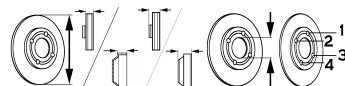

P/N

ASCONA C Hatchback (84_, 89_)

All Models	09/81-08/88	●	BT-0130		242	52.5	65		4/5

ASTRA F (56_, 57_)

1.4 (55kW), 1.4 i (44kW), 1.4 i 16V (66kW), 1.6 (55kW), 1.6 i (52kW), 1.6 i (55kW)	09/91-09/98	●	BS-0590	S	236	12.5	41	60	4/7
1.4 (60kW) {ch.→T5000073}	09/92-09/98	●	BS-0590	S	236	12.5	41	60	4/7
1.4 (60kW), 1.6 (55kW), 1.6 i (52kW), 1.6 i (55kW), 1.6 i 16V (74kW), 1.6 Si (74kW), 1.7 D (42kW)	03/92-09/98	●	BS-0610	V	236.3	19.9	41	60	4/7
1.4 i 16V (66kW), 1.4 Si (60kW), 1.7 D (42kW), 1.7 D (44kW), 1.7 TD (50kW), 1.7 TDS (60kW) {for vehicles with reinforced brakes}	03/92-09/98	●	BS-1780	V	256	24	41	60	4/7
1.4 i 16V (66kW), 1.4 Si (60kW), 1.7 D (44kW), 1.7 TD (50kW), 1.7 TDS (60kW) {→ 12/1997}	03/92-09/98	●	BS-0610	V	236.3	19.9	41	60	4/7
1.4 Si (60kW) {→ 12/1997}	03/92-09/98	●	BS-0590	S	236	12.5	41	60	4/7
1.6 (55kW) {ch.T5000074→}	09/95-09/98	●	BS-0610	V	236.3	19.9	41	60	4/7
1.6 (55kW), 1.6 i (52kW), 1.6 i (55kW), 1.6 i 16V (74kW), 1.8 i 16V (82kW), 1.8 i 16V (85kW), 1.8 i 16V (92kW), 2.0 i (85kW), 2.0 i 16V (100kW)	03/92-09/98	●	BS-1780	V	256	24	41	60	4/7
1.8 i (66kW) {→ 12/1994}	03/92-09/98	●	BS-1740	V	256	20	41	60	4/7
1.4 (60kW), 1.4 i (44kW), 1.4 i 16V (66kW), 1.4 Si (60kW), 1.6 (55kW), 1.6 i (52kW), 1.6 i (55kW), 1.7 D (42kW), 1.7 D (44kW)	09/91-09/98	●	BT-0200		228	37.5	56.5		4/5
1.4 i 16V (66kW), 1.4 Si (60kW), 1.7 D (42kW), 1.7 D (44kW) {for vehicles with reinforced brakes}	03/92-09/98	●	BT-0130		242	52.5	65		4/5
1.6 i (52kW), 1.6 i (55kW), 1.6 i 16V (74kW), 1.6 Si (74kW), 1.7 TD (50kW), 1.7 TDS (60kW), 1.8 i (66kW), 1.8 i 16V (85kW), 2.0 i (85kW)	03/92-09/98	●	BT-0130		242	52.5	65		4/5
1.8 i 16V (82kW), 1.8 i 16V (92kW)	06/93-09/96	●	BS-2070	S	260	10	69.2	57	4/6
1.8 i 16V (85kW), 2.0 i 16V (100kW) {→ 12/1997}	11/94-09/98	●	BS-2070	S	260	10	69.2	57	4/6

ASTRA F Convertible (53_B)

1.4 i 16V (66kW), 1.4 Si (60kW) {for vehicles with reinforced brakes; → 09/1998}	05/93-03/01	●	BS-1780	V	256	24	41	60	4/7
1.4 i 16V (66kW), 1.4 Si (60kW), 1.6 i (55kW) {→ 12/1997}	05/93-03/01	●	BS-0610	V	236.3	19.9	41	60	4/7
1.4 i 16V (66kW), 1.6 i (52kW)	03/93-03/01	●	BS-0590	S	236	12.5	41	60	4/7
1.4 Si (60kW), 1.6 i (55kW) {→ 12/1997}	05/93-03/01	●	BS-0590	S	236	12.5	41	60	4/7
1.6 i (52kW)	03/93-08/96	●	BS-0610	V	236.3	19.9	41	60	4/7
1.6 i (55kW), 1.8 i 16V (85kW) {→ 09/1998}	11/94-03/01	●	BS-1780	V	256	24	41	60	4/7
2.0 i (85kW)	03/93-10/94	●	BS-1780	V	256	24	41	60	4/7
1.4 i 16V (66kW), 1.4 Si (60kW)	05/93-03/01	●	BT-0200		228	37.5	56.5		4/5
1.8 i 16V (85kW) {→ 12/1997}	11/94-03/01	●	BS-2070	S	260	10	69.2	57	4/6
All Models	03/93-03/01	●	BT-0130		242	52.5	65		4/5

ASTRA F Estate (51_, 52_)