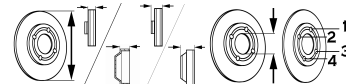

P/N

OMEGA A (16_, 17_, 19_)

1.8 (65kW), 1.8 (85kW), 1.8 S (66kW), 2.0 (73kW), 2.0 (74kW), 2.0 (90kW), 2.0 i (85kW), 2.3 D (54kW), 2.3 TD Interc. (74kW), 2.4 i (92kW), 2.6 i (110kW), 3.0 (130kW), 3.0 24V (147kW), 3.0 24V (150kW) {→ 12/1993}	09/86-03/94	●	BS-2490	S	270	10	67	65.5	5/7
1.8 N (60kW), 2.3 TD (66kW), 3.0 (115kW), 3.0 (130kW), 3.0 24V Evolution500 (169kW), 3.6 24V Lotus (277kW)	09/86-09/92	●	BS-2490	S	270	10	67	65.5	5/7

OMEGA A Estate (66_, 67_)

1.8 (65kW), 1.8 (85kW), 1.8 S (66kW) {ABS; ch.L1019855→; 08/1989 → 12/1992}	09/86-03/94	●	BS-2020	V	258	24	58.4	70	5/6
1.8 (65kW), 1.8 (85kW), 1.8 S (66kW), 2.3 D (54kW), 2.3 TD Interc. (74kW) {ch.→L1019854; → 07/1989}	09/86-03/94	●	BS-2010	S	258	12.6	58.4	70	5/6
1.8 N (60kW), 2.3 TD (66kW) {ch.→L1019854}	09/86-08/88	●	BS-2010	S	258	12.6	58.4	70	5/6
1.8 N (60kW), 2.3 TD (66kW) {ABS}	09/86-08/88	●	BS-2020	V	258	24	58.4	70	5/6
2.0 (74kW), 2.0 (90kW), 2.0 i (73kW), 2.0 i (85kW), 2.4 i (92kW) {→ 12/1993}	09/86-03/94	●	BS-2020	V	258	24	58.4	70	5/6
2.3 D (54kW), 2.3 TD Interc. (74kW) {ABS; ch.L1019855→; 08/1989 → 12/1993}	09/86-03/94	●	BS-2020	V	258	24	58.4	70	5/6
3.0 (115kW), 3.0 (130kW), 3.0 CAT (130kW) {ch.→M1000000; → 08/1990}	03/87-03/94	●	BS-3000	V	280	24	58.4	70	5/6
3.0 (115kW), 3.0 CAT (130kW) {ch.M1000001→; 09/1990 → 12/1993}	03/87-03/94	●	BS-3390	V	296	28	58.3	70	5/6
3.0 (130kW) {ch.M1000001→; 09/1990 →}	03/87-09/90	●	BS-3390	V	296	28	58.3	70	5/6
1.8 (65kW), 1.8 (85kW), 1.8 S (66kW), 2.0 (74kW), 2.0 (90kW), 2.0 i (73kW), 2.0 i (85kW), 2.3 D (54kW), 2.3 TD Interc. (74kW), 2.4 i (92kW), 2.6 i (110kW), 3.0 (115kW), 3.0 24V (147kW), 3.0 CAT (130kW) {→ 12/1993}	09/86-03/94	●	BS-2490	S	270	10	67	65.5	5/7
1.8 N (60kW), 2.3 TD (66kW), 3.0 (130kW)	09/86-09/90	●	BS-2490	S	270	10	67	65.5	5/7

OMEGA B (25_, 26_, 27_)

2.0 (85kW), 2.0 (90kW) {ch.→V1999999}	03/94-12/00	●	BS-4900	V	286	24	58.3	70	5/6
2.0 16V (100kW)	03/94-09/99	●	BS-4900	V	286	24	58.3	70	5/6
2.0 16V (100kW) {ch.W1000001→}	03/94-09/99	●	BS-3390	V	296	28	58.3	70	5/6
2.0 DTI 16V (74kW), 2.2 16V (106kW), 2.2 DTI 16V (88kW), 2.5 DTI (110kW), 2.5 TD (96kW), 2.5 V6 (125kW), 2.6 V6 (132kW), 3.0 V6 (155kW), 3.2 V6 (160kW)	03/94-07/03	●	BS-3390	V	296	28	58.3	70	5/6
2.0 (85kW) {→ 09/1999}	03/94-12/00	●	BS-7920	V	286	20	67	65.5	5/7
2.0 (85kW), 2.0 (90kW), 2.0 16V (100kW), 2.2 DTI 16V (81kW), 2.2 DTI 16V (88kW), 2.5 DTI (110kW), 2.6 V6 (132kW), 3.2 V6 (160kW)	03/94-07/03	●	BS-7920	V	286	20	67	65.5	5/7
2.0 (85kW), 2.0 16V (100kW), 2.0 DTI 16V (74kW), 2.2 16V (106kW), 2.2 DTI 16V (88kW), 2.5 DTI (110kW), 2.5 TD (96kW), 2.5 V6 (125kW), 2.6 V6 (132kW), 3.0 V6 (155kW), 3.2 V6 (160kW) {ch.→Y1999999}	03/94-07/03	●	BS-4880	S	286	12	67	65.5	5/7
2.0 DTI 16V (74kW) {→ 08/2000}	09/97-09/00	●	BS-7920	V	286	20	67	65.5	5/7
2.2 16V (106kW), 2.5 TD (96kW), 2.5 V6 (125kW) {ch.11000001→}	03/94-07/03	●	BS-7920	V	286	20	67	65.5	5/7
3.0 V6 (155kW) {ch.11000001→ 01/2001}	04/94-02/01	●	BS-7920	V	286	20	67	65.5	5/7

OMEGA B Estate (21_, 22_, 23_)