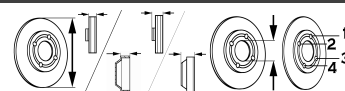

P/N

EXPRESS Box

1.4 (76kW), 1.8 (86kW), 2.0 TD (74kW), 2.0 TD (83kW)	03/03-05/05	●	BS-2240	V	262	21	44.7	64.15	4/8
1.4 (76kW), 1.8 (86kW), 2.0 TD (74kW), 2.0 TD (83kW)	03/03-05/05	●	BS-0830	S	238	10	48.4	61	4/8

MAESTRO

2.0 EFi (86kW), 2.0 Turbo (112kW)	10/84-09/90	●	BS-1090	V	240	22	43	66	4/6

METRO

1300 (54kW) {01/1984 →}	05/82-09/90	●	BS-0090	V	212.9	20.6	69.75	55.6	4/4
1300 (54kW), Turbo (69kW) {→ 12/1984}	05/82-09/90	●	BS-0080	S	212.9	9.9	66.15	55.6	4/4
Turbo (69kW) {01/1983 →}	10/82-09/90	●	BS-0090	V	212.9	20.6	69.75	55.6	4/4

MG 6 Hatchback

2.5 CRDi (110kW)	08/12-	●	BS-8360	V	274	26	44.3	87	5/5
2.5 CRDi (110kW)	08/12-	●	BS-6460	V	254	24	40	87.1	5/5

MG 6 Saloon

2.5 CRDi 4WD (110kW)	08/12-	●	BS-8360	V	274	26	44.3	87	5/5

MG TF

115 (85kW), 120 (88kW), 135 (100kW)	03/02-12/09	●	BS-1090	V	240	22	43	66	4/6
All Models	03/02-12/09	●	BS-7966	S	240	10	42.8	66	4/6

MG ZR

105 (76kW), 120 (86kW), 2.0 TD (74kW) {→ 12/2005}	06/01-04/05	●	BS-2240	V	262	21	44.7	64.15	4/8
105 (76kW), 120 (86kW), 2.0 TD (74kW) {→ 12/2005}	06/01-04/05	●	BS-0830	S	238	10	48.4	61	4/8

MG ZT

1.8 T 16V (118kW), 160 (118kW), 180 (130kW), 2.0 CDTi (85kW), 2.0 CDTi (96kW)	06/01-07/05	●	BS-6290	V	284	22	38.2	64.2	5/6
1.8 T 16V (118kW), 160 (118kW), 180 (130kW), 190 (140kW), 2.0 CDTi (85kW), 2.0 CDTi (96kW)	06/01-07/05	●	BS-6310	S	280	10	62	64	5/6

MG ZT- T

1.8 T 16V (118kW), 160 (118kW), 180 (130kW), 2.0 CDTi (96kW)	10/01-07/05	●	BS-6290	V	284	22	38.2	64.2	5/6
2.0 CDTi (85kW) {→ 09/2003}	06/02-07/05	●	BS-6290	V	284	22	38.2	64.2	5/6
1.8 T 16V (118kW), 160 (118kW), 180 (130kW), 190 (140kW), 2.0 CDTi (96kW)	10/01-07/05	●	BS-6310	S	280	10	62	64	5/6
2.0 CDTi (85kW) {→ 09/2003}	06/02-07/05	●	BS-6310	S	280	10	62	64	5/6

MGB GT

1.8 (68kW), 1.8 (70kW) {→ 12/1973}	01/66-11/80	●	BS-6070	S	272.7	8.9	45	73.3	4/4

MGF (RD)

1.6 (82kW), 1.8 i 16V (88kW), 1.8 i VVC (107kW)	03/95-03/02	●	BS-1090	V	240	22	43	66	4/6
1.8 i 16V (88kW), 1.8 i VVC (107kW)	03/95-03/02	●	BS-7966	S	240	10	42.8	66	4/6

MONTEGO

All Models	04/84-09/90	●	BS-1090	V	240	22	43	66	4/6