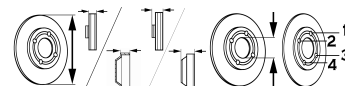

P/N

ASTRA Mk IV (G) Coupe (F67)

1.8 16V (85kW)	03/00-08/05	●	BS-5840	C V	280	25	42	70	5/8
1.8 16V (92kW), 1.8 16V Dualfuel (87kW) {→ 12/2004}	09/00-08/05	●	BS-5840	C V	280	25	42	70	5/8
2.0 (147kW), 2.0 16V Turbo (140kW)	09/00-08/05	●	BS-7924	C V	308	25	42	70	5/8
2.2 16V (108kW) {09/2000 → 12/2004}	03/00-08/05	●	BS-5840	C V	280	25	42	70	5/8
1.8 16V (85kW)	03/00-08/05	●	BS-5780	C S	263	10	42	65.5	5/6
1.8 16V (92kW), 1.8 16V Dualfuel (87kW), 2.0 16V Turbo (140kW) {→ 12/2004}	09/00-08/05	●	BS-5780	C S	263	10	42	65.5	5/6
2.2 16V (108kW) {09/2000 → 12/2004}	03/00-08/05	●	BS-5780	C S	263	10	42	65.5	5/6

ASTRA Mk IV (G) Estate

1.2 16V (48kW)	02/98-09/00	●	BS-7000	S	256	11	41	60	4/7
1.2 16V (48kW) {ABS}	02/98-09/00	●	BS-5720	C V	256	24	41	60	4/7
1.2 16V (55kW) {→ 12/2004}	09/00-05/05	●	BS-7000	S	256	11	41	60	4/7
1.2 16V (55kW) {ABS; → 12/2004}	09/00-05/05	●	BS-5720	C V	256	24	41	60	4/7
1.4 16V (66kW), 1.6 (62kW), 1.6 16V (74kW), 1.6 Dualfuel (63kW), 1.7 CDTI 16V (59kW), 1.7 DTI 16V (55kW), 1.8 16V (92kW), 1.8 16V Dualfuel (87kW), 2.0 DI (60kW) {→ 12/2004}	02/98-05/05	●	BS-5720	C V	256	24	41	60	4/7
1.6 (55kW), 1.6 (62kW), 1.6 16V (74kW), 1.6 Dualfuel (63kW) {04/1998 →}	03/98-04/04	●	BS-5840	C V	280	25	42	70	5/8
1.6 (55kW), 1.6 16V (74kW)	03/98-04/04	●	BS-0590	S	236	12.5	41	60	4/7
1.6 (55kW), 1.7 TD (50kW), 1.8 16V (85kW)	02/98-04/04	●	BS-5720	C V	256	24	41	60	4/7
1.8 16V (85kW), 2.0 DI (60kW) {ABS; 04/1998 →}	02/98-04/04	●	BS-5840	C V	280	25	42	70	5/8
1.8 16V (92kW), 1.8 16V Dualfuel (87kW) {ABS; → 12/2004}	09/00-05/05	●	BS-5840	C V	280	25	42	70	5/8
2.0 16V (100kW) {04/1998 → 12/2004}	02/98-05/05	●	BS-5840	C V	280	25	42	70	5/8
2.0 DTI 16V (74kW) {08/1999 →}	03/98-04/04	●	BS-5840	C V	280	25	42	70	5/8
2.2 16V (108kW) {→ 12/2004}	03/01-05/05	●	BS-5840	C V	280	25	42	70	5/8
1.4 16V (66kW), 1.6 (55kW), 1.6 16V (74kW), 1.7 CDTI 16V (59kW), 1.7 TD (50kW)	02/98-05/05	●	BS-5700	C S	240	10	42	57	4/5
1.6 (55kW), 1.6 16V (74kW)	03/98-04/04	●	BT-0200		228	37.5	56.5		4/5
1.6 (62kW), 1.7 DTI 16V (55kW) {09/2000 →}	03/98-05/05	●	BS-5700	C S	240	10	42	57	4/5
1.6 16V (74kW) {04/1998 →}	03/98-04/04	●	BS-5780	C S	263	10	42	65.5	5/6
1.6 Dualfuel (63kW) {08/2002 →}	03/98-04/04	●	BS-5700	C S	240	10	42	57	4/5
1.8 16V (85kW), 1.8 16V (92kW), 1.8 16V Dualfuel (87kW), 2.0 DI (60kW) {ABS;}	02/98-05/05	●	BS-5700	C S	240	10	42	57	4/5
1.8 16V (85kW), 2.0 DI (60kW) {ABS; 04/1998 →}	02/98-04/04	●	BS-5780	C S	263	10	42	65.5	5/6
1.8 16V (92kW), 1.8 16V Dualfuel (87kW) {ABS; → 12/2004}	09/00-05/05	●	BS-5780	C S	263	10	42	65.5	5/6
2.0 16V (100kW) {04/1998 → 12/2004}	02/98-05/05	●	BS-5780	C S	263	10	42	65.5	5/6
2.0 DTI 16V (74kW) {08/1999 →}	03/98-04/04	●	BS-5780	C S	263	10	42	65.5	5/6
2.2 16V (108kW) {→ 12/2004}	03/01-05/05	●	BS-5780	C S	263	10	42	65.5	5/6

ASTRA Mk IV (G) Saloon