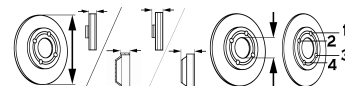

P/N

88/109 (LR_)

3.5 (68kW)	01/80-12/83	●	BT-0390		279,4	68	87.8	114.4	5/7
2.3 (51kW), 2.3 D (46kW), 3.5 (68kW)	09/63-12/86	● ●	BT-0380		301	59	87.1		5/7

88/109 Hardtop (LR_)

All Models	09/63-12/86	●	BT-0390		279,4	68	87.8	114.4	5/7
All Models	09/63-12/86	● ●	BT-0380		301	59	87.1		5/7

90/110 (DHMC)

2.5 (62kW), 2.5 TD (63kW), 3.5 V8 (100kW)	09/83-07/90	●	BT-0390		279,4	68	87.8	114.4	5/7
2.5 (62kW), 2.5 TD (63kW), 3.5 V8 (100kW)	09/83-07/90	●	BS-3410	S	298	14	70.2	101.7	5/5

DEFENDER Cabrio (LD)

2.4 Td4 (90kW), 2.5 90 TDI (83kW), 2.5 Td5 4WD (90kW)	09/90-	●	BS-3410	S	298	14	70.2	101.7	5/5
2.4 Td4 (90kW), 2.5 90 TDI (83kW), 2.5 Td5 4WD (90kW), 3.9 4x4 (134kW) {ch.(V)LA930456→}	09/90-09/00	●	BS-3400	V	298	24	70	101.7	5/5
2.5 90 TDI (83kW), 2.5 Td5 4WD (90kW)	09/90-	●	BT-0390		279,4	68	87.8	114.4	5/7
2.5 D 4x4 (51kW)	09/90-09/01	●	BS-3400	V	298	24	70	101.7	5/5
3.9 4x4 (134kW) {11/1998 →}	04/98-09/00	●	BS-3410	S	298	14	70.2	101.7	5/5
2.4 Td4 (90kW), 2.5 90 TDI (83kW), 2.5 D 4x4 (51kW), 2.5 Td5 4WD (90kW)	09/90-09/01	●	BS-3330	S	290	12.6	61.2	101.7	5/10
2.4 Td4 (90kW), 2.5 90 TDI (83kW), 2.5 Td5 4WD (90kW) {ABS; ch.→(V)WA159806}	09/90-	●	BS-3410	S	298	14	70.2	101.7	5/5
2.4 Td4 (90kW), 2.5 90 TDI (83kW), 2.5 Td5 4WD (90kW), 3.9 4x4 (134kW) {ch.(V)XA159807→}	09/90-09/00	●	BS-8692	S	298	14.2	59.3	101.8	5/10
3.9 4x4 (134kW) {11/1998 →}	04/98-09/00	●	BS-3330	S	290	12.6	61.2	101.7	5/10
3.9 4x4 (134kW) {ABS; ch.→(V)WA159806; 11/1998 →}	04/98-09/00	●	BS-3410	S	298	14	70.2	101.7	5/5

DEFENDER Pickup (LD_)