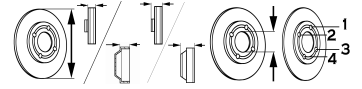

P/N

ZETA (220)

2.0 16V (97kW) {ABS; 01/1999 →}	05/98-07/00	•	BS-5020	S	295	10	56	59	5/7
2.0 JTD (80kW), 2.0 Turbo (108kW), 2.1 TD (80kW)	05/95-09/02	•	BS-5020	S	295	10	56	59	5/7