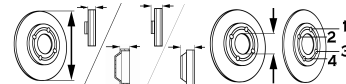

P/N

100 NX (B13)

1.6 (66kW) {01/1991 →}	03/90-10/94	●	●	BS-1050	V	240	18	45.4	61.1	4/6
1.6 SR (75kW)	09/93-10/94	●	●	BS-1050	V	240	18	45.4	61.1	4/6
2.0 GTI (105kW)	03/91-10/94	●	●	BS-5300	V	257	26	45.2	61	4/6
2.0 GTI (105kW)	03/91-10/94	●	●	BS-4245	V	249.6	18	44.9	61.1	4/6
1.6 (66kW) {01/1991 →}	03/90-10/94	●	●	BS-4240	S	233.7	7	39.6	68	4/6
1.6 SR (75kW)	09/93-10/94	●	●	BS-4240	S	233.7	7	39.6	68	4/6
2.0 (110kW), 2.0 GTI (105kW)	10/90-10/94	●	●	BS-5310	S	258	9	44.5	68	4/6

200 SX (S13)

1.8 Turbo (124kW) {09/1988 → 09/1991}	07/88-11/93	●	●	BS-1790	V	256.5	22	49	68	4/6
1.8 Turbo (124kW) {09/1991 →}	07/88-11/93	●	●	BS-6250	V	280	22	49.5	68	4/6

SILVIA Coupe (S14)

2.0 i 16V (118kW), 2.0 i 16V Turbo (147kW) {04/1994 →}	10/93-12/99	●	●	BS-8806	S	258	9	46.5	68	5/7

ALMERA (N15)

1.4 (64kW), 1.4 GX,LX (55kW) {ABS; → 12/1997}	09/95-07/00	●	●	BS-4230	V	232	18	45	61	4/6
1.4 (64kW), 1.4 GX,LX (55kW), 1.6 (73kW), 1.6 SLX (66kW), 2.0 D (55kW) {ABS; 07/1997 → 04/2000}	09/95-07/00	●	●	BS-7898	V	252	20	45	61	4/4
1.6 (73kW), 1.6 SLX (66kW), 2.0 D (55kW) {ABS; → 02/2000}	09/95-07/00	●	●	BS-4300	V	247	18	45	61	4/6
1.6 (75kW) {ABS; 07/1997 →}	07/95-03/00	●	●	BS-7898	V	252	20	45	61	4/4
1.4 (64kW) {10/1998 →}	09/95-07/00	●	●	BS-5310	S	258	9	44.5	68	4/6
1.4 (64kW), 1.6 (73kW), 1.6 (75kW) {ABS; → 12/1997}	07/95-07/00	●	●	BS-4240	S	233.7	7	39.6	68	4/6
1.4 GX,LX (55kW), 1.5 (77kW), 1.6 (75kW), 1.6 SLX (66kW), 1.8 (84kW), 2.0 D (55kW)	07/95-07/00	●	●	BS-5310	S	258	9	44.5	68	4/6
1.4 GX,LX (55kW), 1.6 SLX (66kW), 2.0 D (55kW) {ABS}	09/95-07/00	●	●	BS-4240	S	233.7	7	39.6	68	4/6
1.6 (73kW) {01/1998 → 12/1999}	09/95-07/00	●	●	BS-5310	S	258	9	44.5	68	4/6

ALMERA Hatchback (N15)

1.4 (64kW), 1.4 S,GX,LX (55kW) {ABS; → 12/1997}	09/95-03/00	●	●	BS-4230	V	232	18	45	61	4/6
1.4 (64kW), 1.4 S,GX,LX (55kW), 1.6 (73kW), 1.6 (75kW), 1.6 SR,SLX (66kW), 2.0 D (55kW) {ABS; 07/1997 →}	07/95-03/00	●	●	BS-7898	V	252	20	45	61	4/4
1.6 (73kW), 1.6 SR,SLX (66kW), 2.0 D (55kW) {ABS; → 02/2000}	09/95-03/00	●	●	BS-4300	V	247	18	45	61	4/6
2.0 GTi (105kW) {→ 02/2000}	07/96-03/00	●	●	BS-5300	V	257	26	45.2	61	4/6
1.4 (64kW), 1.4 S,GX,LX (55kW), 1.6 (73kW), 1.6 SR,SLX (66kW), 2.0 D (55kW) {ABS}	09/95-03/00	●	●	BS-4240	S	233.7	7	39.6	68	4/6
1.6 (75kW) {ABS; → 12/1997}	07/95-03/00	●	●	BS-4240	S	233.7	7	39.6	68	4/6
All Models	07/95-03/00	●	●	BS-5310	S	258	9	44.5	68	4/6

ALMERA Mk II (N16)