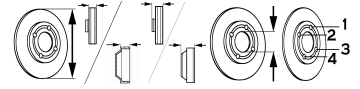

P/N

EXPLORER (UN46)

All Models	01/93-12/94	•	BS-8182	V	286	26	66	72	5/5

EXPLORER (U2)

4.0 (150kW), 4.0 (152kW), 4.0 V6 All-wheel Drive (115kW), 4.0 V6 All-wheel Drive (150kW), 4.0 V6 All-wheel Drive (152kW), 4.9 V6 All-wheel Drive (157kW)	03/95-12/01	•	BS-8182	V	286	26	66	72	5/5

PROBE

2.2 (82kW), 3.0 V6 (104kW) {01/1991 → 12/1992}	08/88-07/93	•	BS-2370	V	264	24	46.5	64	5/6
2.2 GT (108kW) {01/1991 →}	08/88-12/92	•	BS-2370	V	264	24	46.5	64	5/6

PROBE Mk II (ECP)

All Models	10/93-03/98	•	BS-2030	V	258	24	48.5	72	5/6
All Models	10/93-03/98	•	BS-2060	S	261	10	40	72.1	5/6