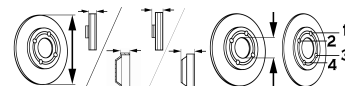

P/N

C4 I (LC_)

1.4 16V (65kW), 1.6 16V (80kW), 1.6 16V Bio-Flex (80kW), 1.6 HDi (66kW), 1.6 HDi (80kW), 2.0 16V (103kW), 2.0 HDi (100kW) {07/2008 →; with integrated ABS sensor, with integrated wheel bearing; ☉ ; ☉}	11/04-07/11	•	602745B S1	S	249	9	73,2		4/4
1.4 16V (65kW), 1.6 16V (80kW), 1.6 HDi (66kW), 1.6 HDi (80kW), 2.0 16V (100kW), 2.0 16V (103kW), 2.0 HDi (100kW) {→ 09/2006; with integrated ABS sensor, with integrated wheel bearing; ☉ ; ☉}	11/04-07/11	•	602893B S1	S	249	9	67,2		4/4
1.4 16V (65kW), 1.6 16V (80kW), 1.6 HDi (66kW), 1.6 HDi (80kW), 2.0 16V (100kW), 2.0 16V (103kW), 2.0 HDi (100kW) {09/2006 →; with integrated ABS sensor, with integrated wheel bearing; ☉ ; ☉}	11/04-07/11	•	602883B S1	S	249	9	69,2		4/4
1.4 16V (65kW), 1.6 16V (80kW), 1.6 HDi (66kW), 1.6 HDi (80kW), 2.0 16V (100kW), 2.0 16V (103kW), 2.0 HDi (100kW) {without ABS sensor ring, without wheel bearing}	11/04-07/11	•	BS-7934	S	249	9	67,2	60	4/4
1.6 16V Bio-Flex (80kW), 1.6 Flex (81kW), 1.6 THP 140 (103kW), 1.6 THP 150 (110kW), 1.6 VTi 120 (88kW), 2.0 HDi (103kW) {with integrated ABS sensor, with integrated wheel bearing; ☉ ; ☉}	09/07-07/11	•	602883B S1	S	249	9	69,2		4/4
1.6 THP 140 (103kW), 1.6 THP 150 (110kW), 2.0 HDi (103kW) {with integrated ABS sensor, with integrated wheel bearing; ☉ ; ☉}	07/08-07/11	•	602745B S1	S	249	9	73,2		4/4

C4 II (B7)

1.2 THP 130 (96kW), 1.6 BlueHDi 100 (73kW), 1.6 BlueHDi 120 (88kW), 1.6 HDi 110 (82kW), 1.6 HDi 115 (84kW), 1.6 VTi 120 (88kW), 1.6 VTi 120 LPG (88kW)	11/09-	•	BS-6030	V	283	26	34,2	66	4/6
1.4 VTi 95 (70kW)	11/09-	•	BS-6020	V	266	22	34	66	4/6
1.6 HDi 90 (68kW) {for vehicles with electric handbrake}	11/09-	•	BS-6030	V	283	26	34,2	66	4/6
1.6 HDi 90 (68kW) {for vehicles without electronic handbrake}	11/09-	•	BS-6020	V	266	22	34	66	4/6
1.2 THP 110 (81kW), 1.2 THP 130 (96kW), 1.4 VTi 95 (70kW), 1.6 BlueHDi 100 (73kW), 1.6 BlueHDi 120 (88kW), 1.6 HDi 110 (82kW), 1.6 HDi 115 (84kW), 1.6 HDi 90 (68kW), 1.6 VTi 120 (88kW), 1.6 VTi 120 LPG (88kW) {☉ [in]: 19; for vehicles with electric handbrake}	11/09-	•	BS-9164	S	290	12	35	71,1	4/6
1.4 VTi 95 (70kW), 1.6 BlueHDi 120 (88kW), 1.6 HDi 110 (82kW), 1.6 HDi 115 (84kW), 1.6 HDi 90 (68kW), 1.6 THP 155 (115kW), 1.6 VTi 120 (88kW), 1.6 VTi 120 LPG (88kW), 2.0 HDi 150 (110kW) {with integrated ABS sensor, with integrated wheel bearing; ☉ ; ☉}	11/09-	•	602745B S2	S	268	12	73,2		4/4
1.4 VTi 95 (70kW), 1.6 HDi 110 (82kW), 1.6 HDi 115 (84kW), 1.6 HDi 90 (68kW), 1.6 THP 155 (115kW), 1.6 VTi 120 (88kW), 1.6 VTi 120 LPG (88kW), 2.0 HDi 150 (110kW) {with integrated ABS sensor, with integrated wheel bearing; ☉ ; ☉}	11/09-	•	602745B S1	S	249	9	73,2		4/4
1.6 THP 155 (115kW), 2.0 HDi 150 (110kW) {☉ [in]: 19}	11/09-	•	BS-9164	S	290	12	35	71,1	4/6

C4 Saloon