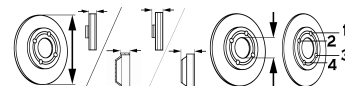

P/N

Saloon (W123)

200 (62kW), 200 (69kW), 200 D (40kW), 220 D (44kW), 220 D (49kW), 230 E (100kW), 240 D (48kW), 240 D (53kW), 250 (103kW), 250 (95kW), 280 (115kW), 280 E (136kW), 280 E (130kW), 300 D (59kW), 300 D (65kW), 300 Turbo-D (92kW)	01/76-12/85	•	BS-2720	S	278	12.6	63.35	80	5/10
200 (74kW), 200 (80kW), 200 D (44kW) {→ 09/1985}	03/79-11/85	•	BS-2720	S	278	12.6	63.35	80	5/10
200 (62kW), 200 (69kW), 200 D (40kW), 220 D (44kW), 220 D (49kW), 230 E (100kW), 240 D (48kW), 240 D (53kW), 250 (103kW), 250 (95kW), 280 (115kW), 280 E (136kW), 280 E (130kW), 300 D (59kW), 300 D (65kW), 300 Turbo-D (92kW)	01/76-12/85	•	BS-2800	S	279	10	69.5	67	5/7
200 (74kW), 200 (80kW), 200 D (44kW) {→ 09/1985}	03/79-11/85	•	BS-2800	S	279	10	69.5	67	5/7

Saloon (W124)