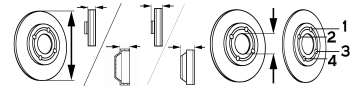

P/N

3 (E46)

318 i (87kW) {04/1998 →}	02/98-09/01	●	●	BS-2840	C S	280	10	60	75	5/6
318 i (87kW), 323 i (125kW) {04/1998 →}	02/98-09/01	●	●	BS-4580	C V	276	19	60.1	75	5/6
320 d (100kW) {→ 08/2001}	04/98-09/01	●	●	BS-4580	C V	276	19	60.1	75	5/6
320 d (100kW) {09/2001 →}	04/98-09/01	●	●	BS-6080	C V	294	19	59	75	5/6
320 d (110kW)	09/01-02/05	●	●	BS-6080	C V	294	19	59	75	5/6
320 d (110kW), 320 d (95kW) {→ 09/2001}	02/98-04/05	●	●	BS-4580	C V	276	19	60.1	75	5/6
320 d (95kW) {10/2001 →}	02/98-04/05	●	●	BS-6080	C V	294	19	59	75	5/6
320 i (110kW) {for vehicles with reinforced brakes; 04/1998 →}	03/98-09/00	●	●	BS-6080	C V	294	19	59	75	5/6
320 i (110kW) {not for vehicles with reinforced brakes; 04/1998 →}	03/98-09/00	●	●	BS-4580	C V	276	19	60.1	75	5/6
320 i (125kW) {for vehicles with reinforced brakes}	09/00-02/05	●	●	BS-6080	C V	294	19	59	75	5/6
320 i (125kW) {not for vehicles with reinforced brakes}	09/00-02/05	●	●	BS-4580	C V	276	19	60.1	75	5/6
325 i (141kW) {10/2000 →}	09/00-02/05	●	●	BS-6080	C V	294	19	59	75	5/6
325 xi (141kW)	09/00-02/05	●	●	BS-7638	V	294	19	60.5	75	5/6
328 i (142kW) {04/1998 →}	02/98-06/00	●	●	BS-6080	C V	294	19	59	75	5/6
330 d (135kW), 330 d (150kW), 330 i (170kW), 330 xd (135kW), 330 xd (150kW), 330 xi (170kW)	10/99-02/05	●	●	BS-6550	C V	320	22	48.9	75	5/6

3 Convertible (E46)

318 Ci (105kW), 318 Ci (110kW)	09/01-12/07	●	●	BS-3240	C V	286	22	51.6	79	5/6
320 Cd (110kW), 320 Ci (125kW), 323 Ci (125kW), 325 Ci (141kW)	04/00-12/07	●	●	BS-5890	C V	300	22	51.6	79	5/6
330 Cd (150kW), 330 Ci (170kW)	06/00-12/07	●	●	BS-6210	V	325	25	52.7	79	5/6
318 Ci (105kW), 318 Ci (110kW)	09/01-12/07	●	●	BS-4580	C V	276	19	60.1	75	5/6
320 Cd (110kW), 320 Ci (125kW) {→ 12/2006}	09/00-12/07	●	●	BS-6080	C V	294	19	59	75	5/6
323 Ci (125kW) {05/2000 → 08/2000}	04/00-09/00	●	●	BS-6080	C V	294	19	59	75	5/6
325 Ci (141kW) {10/2000 → 12/2006}	09/00-12/07	●	●	BS-6080	C V	294	19	59	75	5/6
330 Ci (170kW)	06/00-12/07	●	●	BS-6550	C V	320	22	48.9	75	5/6

3 Compact (E46)

316 ti (77kW), 316 ti (85kW), 318 td (85kW), 318 ti (105kW)	06/01-02/05	●	●	BS-3240	C V	286	22	51.6	79	5/6
320 td (100kW), 320 td (110kW), 325 ti (141kW)	06/01-02/05	●	●	BS-5890	C V	300	22	51.6	79	5/6
316 ti (77kW), 318 td (85kW), 318 ti (105kW)	09/01-02/05	●	●	BS-4580	C V	276	19	60.1	75	5/6
316 ti (85kW)	06/01-02/05	●	●	BS-2840	C S	280	10	60	75	5/6
316 ti (85kW) {HWA}	06/01-02/05	●	●	BS-4580	C V	276	19	60.1	75	5/6
320 td (100kW), 320 td (110kW)	09/01-02/05	●	●	BS-6080	C V	294	19	59	75	5/6
325 ti (141kW) {07/2001 →}	06/01-02/05	●	●	BS-6080	C V	294	19	59	75	5/6

3 Coupe (E46)