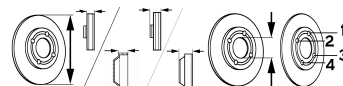

P/N

TOUAREG (7LA, 7L6, 7L7)