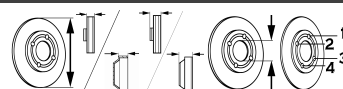

MICRA III (K12)

All Models	01/03-06/10	●	BS-7480	V	260	22	44	61	4/6

MICRA C+C (K12)

All Models	08/05-	●	BS-7480	V	260	22	44	61	4/6

MICRA IV (K13)

1.2 (56kW), 1.2 (59kW), 1.2 DIG (72kW)	05/10-	●	BS-9130	V	260	22	44	61	04/04

MURANO (Z50)

3.5 4x4 (172kW)	08/03-	●	BS-8334	V	320	28	49.2	68	5/6
3.5 4x4 (172kW)	08/03-	●	BS-8336	V	308	16	62.1	68	5/6

MURANO (Z51)

All Models	11/07-	●	BS-8334	V	320	28	49.2	68	5/6
3.5 4x4 (188kW)	10/08-	●	BS-8336	V	308	16	62.1	68	5/6

NAVARA (D40)

2.5 dCi (106kW), 2.5 dCi (120kW), 2.5 dCi (128kW), 2.5 dCi 4WD (106kW), 2.5 dCi 4WD (126kW), 2.5 dCi 4WD (128kW), 2.5 dCi 4WD (140kW) {⊙ [in]: 16}	07/05-	●	BS-8338	V	295.5	28	38	68	6/6
2.5 dCi (106kW), 2.5 dCi 4WD (126kW), 2.5 dCi 4WD (128kW), 3.0 dCi 4WD (170kW) {⊙ [in]: 17}	07/05-	●	BS-8332	V	319.5	28	37.9	68	6/6
2.5 dCi (120kW), 2.5 dCi (128kW), 2.5 dCi 4WD (106kW), 2.5 dCi 4WD (140kW) {⊙ [in]: 17; ⊙ [in]: 17}	12/05-	●	BS-8332	V	319.5	28	37.9	68	6/6
2.5 dCi (106kW), 2.5 dCi 4WD (126kW), 2.5 dCi 4WD (128kW)	07/05-	●	BS-8340	V	308	18	60.4	68	6/7

NAVARA Platform/Chassis (D40)

2.5 dCi (140kW), 2.5 dCi 4WD (126kW) {⊙ [in]: 16}	08/08-	●	BS-8338	V	295.5	28	38	68	6/6
2.5 dCi (140kW), 2.5 dCi 4WD (126kW) {⊙ [in]: 17; ⊙ [in]: 17}	08/08-	●	BS-8332	V	319.5	28	37.9	68	6/6
2.5 dCi 4WD (106kW) {10/2008 →; ⊙ [in]: 16}	08/08-	●	BS-8338	V	295.5	28	38	68	6/6
2.5 dCi 4WD (106kW) {10/2008 →; ⊙ [in]: 17; ⊙ [in]: 17}	08/08-	●	BS-8332	V	319.5	28	37.9	68	6/6
3.0 dCi (170kW) {⊙ [in]: 17}	03/10-	●	BS-8332	V	319.5	28	37.9	68	6/6

NOTE (E11)

All Models	03/06-	●	BS-7480	V	260	22	44	61	4/6

PICKUP / NP300 PICKUP III (D22)

All Models {⊙ [in]: 16}	04/08-	●	BS-8338	V	295.5	28	38	68	6/6

NV200 / EVALIA Bus

1.5 dci (63kW), 1.5 dci (66kW), 1.5 dci (81kW), 1.6 16V (81kW)	07/10-	●	BS-9086	V	257	26	53.7	68	4/4

NV200 Box

1.5 dci (63kW), 1.5 dci (66kW), 1.5 dci (81kW), 1.6 16V (81kW)	02/10-	●	BS-9086	V	257	26	53.7	68	4/4

NV400 Bus

2.3 dCi (100kW), 2.3 dCi (107kW), 2.3 dCi (110kW), 2.3 dCi (120kW), 2.3 dCi (74kW), 2.3 dCi (81kW), 2.3 dCi (92kW)	11/11-	●	BS-8682	V	302	28	69.8	90	5/6
2.3 dCi (107kW), 2.3 dCi (74kW), 2.3 dCi (92kW)	11/11-	●	BS-8684	S	305	12	71.5	90	5/6

NV400 Box

2.3 dCi (107kW), 2.3 dCi (110kW), 2.3 dCi (120kW), 2.3 dCi (74kW), 2.3 dCi (81kW), 2.3 dCi (92kW), 2.3 dCi [RWD] (107kW), 2.3 dCi [RWD] (120kW), 2.3 dCi [RWD] (92kW), 2.3 dCi RWD (100kW), 2.3 dCi RWD (110kW)	11/11-	●	BS-8682	V	302	28	69.8	90	5/6
2.3 dCi (107kW), 2.3 dCi (74kW), 2.3 dCi (92kW)	11/11-	●	BS-8684	S	305	12	71.5	90	5/6
2.3 dCi [RWD] (107kW), 2.3 dCi [RWD] (120kW), 2.3 dCi [RWD] (92kW), 2.3 dCi RWD (100kW), 2.3 dCi RWD (110kW)	11/11-	●	BS-8686	S	305	12	71.7	91	5/6

NV400 Platform/Chassis

All Models	11/11-	●	BS-8682	V	302	28	69.8	90	5/6
2.3 dCi (107kW), 2.3 dCi (74kW), 2.3 dCi (92kW)	11/11-	●	BS-8684	S	305	12	71.5	90	5/6
2.3 dCi [RWD] (107kW), 2.3 dCi [RWD] (92kW), 2.3 dCi RWD (100kW), 2.3 dCi RWD (110kW), 2.3 dCi RWD (120kW)	11/11-	●	BS-8686	S	305	12	71.7	91	5/6

PATHFINDER II (R50)

2.7 TD 4WD (96kW), 3.2 TD 4WD (110kW), 3.3 V6 4WD (110kW), 3.3 V6 4WD (125kW), 3.5 V6 4WD (162kW)	09/97-12/04	●	BS-8422	V	300	28	38	100	6/6