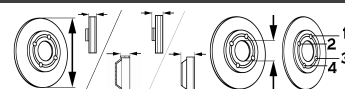

P/N

1310 Estate

1.3 (40kW) {01/1985 → 08/1988}	05/83-07/04	●	BS-0330	S	227.8	10	38.5	83	6/6
1.3 (40kW) {09/1988 →}	05/83-07/04	●	BS-0670	S	237.8	11.9	41	61	4/6

1310 Saloon (U, X)

1.3 (40kW) {01/1985 → 08/1988}	05/83-07/04	●	BS-0330	S	227.8	10	38.5	83	6/6
1.3 (40kW) {09/1988 →}	05/83-07/04	●	BS-0670	S	237.8	11.9	41	61	4/6

DOKKER

1.2 TCe (85kW), 1.5 dCi (55kW), 1.5 dCi (66kW), 1.6 16V (61kW)	11/12-	●	BS-9068	V	280	24	44	61	4/6
1.5 dCi (55kW), 1.5 dCi (66kW), 1.6 16V (61kW), 1.6 LPG (61kW) {ESR;	11/12-	●	BS-9064	V	258	22	44	61	4/6

DOKKER Express

1.5 dCi (55kW), 1.5 dCi (66kW), 1.6 16V (61kW)	12/12-	●	BS-9068	V	280	24	44	61	4/6
1.5 dCi (55kW), 1.5 dCi (66kW), 1.6 16V (61kW), 1.6 LPG (61kW) {ESR;	12/12-	●	BS-9064	V	258	22	44	61	4/6

DUSTER

1.5 dCi (63kW), 1.5 dCi (66kW), 1.5 dCi (79kW), 1.5 dCi 4x4 (66kW), 1.5 dCi 4x4 (79kW), 1.5 dCi 4x4 (81kW)	04/10-	●	BS-8304	V	280	24	44	68	5/7
1.6 16V (77kW), 1.6 16V 4x4 (77kW), 1.6 16V LPG (77kW) {for vehicles with ESP}	04/10-	●	BS-8304	V	280	24	44	68	5/7
1.6 16V Flexifuel (77kW) {for vehicles with ESP; 04/2011 →}	08/10-	●	BS-8304	V	280	24	44	68	5/7

LODGY

1.2 TCe (85kW), 1.5 dCi (79kW)	03/12-	●	BS-9064	V	258	22	44	61	4/6
1.5 dCi (66kW), 1.5 dCi (79kW), 1.6 (61kW)	03/12-	●	BS-9068	V	280	24	44	61	4/6
1.5 dCi (66kW), 1.6 (61kW) {for vehicles with ESP; 07/2013 →}	03/12-	●	BS-9064	V	258	22	44	61	4/6
1.5 dCi (66kW), 1.6 (61kW), 1.6 LPG (61kW) {ESR}	03/12-	●	BS-9064	V	258	22	44	61	4/6
1.6 LPG (61kW) {for vehicles with ESP}	11/13-	●	BS-9064	V	258	22	44	61	4/6

LOGAN (LS_)

1.2 16V (55kW), 1.2 16V LPG (55kW), 1.4 MPI LPG (55kW), 1.5 dCi (50kW), 1.5 dCi (55kW), 1.5 dCi (63kW), 1.5 dCi (63kW), 1.5 dCi (65kW), 1.6 16V (77kW), 1.6 Bifuel (62kW), 1.6 MPI 85 (62kW) {ABS; → 04/2013}	01/06-	●	BS-0670	S	237.8	11.9	41	61	4/6
1.2 16V (55kW), 1.4 MPI LPG (55kW), 1.5 dCi (48kW), 1.5 dCi (50kW), 1.5 dCi (55kW), 1.5 dCi (63kW), 1.5 dCi (65kW), 1.6 (64kW), 1.6 16V (77kW), 1.6 Bifuel (62kW), 1.6 MPI 85 (62kW)	09/04-	●	BS-6400	V	259	20.6	41	61	4/6
1.4 (55kW), 1.5 dCi (48kW), 1.5 dCi (50kW), 1.6 (64kW), 1.6 16V (77kW) {ABS}	09/04-	●	BS-8270	S	259	12	41	61	4/6
1.4 (55kW), 1.5 dCi (48kW), 1.6 (64kW) {ABS}	09/04-	●	BS-0670	S	237.8	11.9	41	61	4/6
1.5 dCi (48kW)	09/05-	●	BS-7844	V	235.4	20	50.9	61	4/6
1.5 dCi (63kW), 1.6 16V (77kW)	02/06-	●	BS-7480	V	260	22	44	61	4/6
1.6 16V Flexifuel (77kW) {ABS; 01/2011 → 04/2013}	07/10-	●	BS-0670	S	237.8	11.9	41	61	4/6
1.4 MPI LPG (55kW), 1.5 dCi (48kW), 1.5 dCi (50kW), 1.5 dCi (63kW), 1.5 dCi (65kW), 1.6 (64kW), 1.6 16V (77kW), 1.6 Bifuel (62kW), 1.6 MPI 85 (62kW) {ABS}	09/04-	●	BT-1620		234	50.5	76	52	4/4

LOGAN EXPRESS (FS_)

1.4 (55kW), 1.6 (64kW) {ABS}	03/09-	●	BS-8270	S	259	12	41	61	4/6
1.5 dCi (50kW)	03/09-	●	BS-6400	V	259	20.6	41	61	4/6
All Models	03/09-	●	BS-7480	V	260	22	44	61	4/6

LOGAN MCV (KS_)