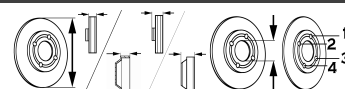

P/N

PRIMASTAR Van (X83)

2.0 (88kW), dCi 100 (74kW), dCi 120 (84kW), dCi 140 (99kW), dCi 150 (107kW), dCi 80 (60kW), dCi 90 (66kW) {without ABS sensor ring}	03/01-	●	BS-8254	S	280	12	102,3	64.56	5/5
All Models {with integrated ABS sensor; ⊕ ; ⊖}	03/01-	●	202101B S1	S	280	12	102,3		5/5

PRIMASTAR Box (X83)

2.0 (88kW), dCi 115 (84kW), dCi 120 (84kW), dCi 150 (107kW), dCi 90 (66kW)	02/03-	●	BS-7892	V	305.3	28	49.8	72	5/6
dCi 100 (74kW), dCi 140 (99kW), dCi 80 (60kW) {→ 08/2006}	09/02-	●	BS-7892	V	305.3	28	49.8	72	5/6
2.0 (88kW), dCi 100 (74kW), dCi 120 (84kW), dCi 140 (99kW), dCi 150 (107kW), dCi 80 (60kW), dCi 90 (66kW) {without ABS sensor ring}	09/02-	●	BS-8254	S	280	12	102,3	64.56	5/5
All Models {with integrated ABS sensor; ⊕ ; ⊖}	09/02-	●	202101B S1	S	280	12	102,3		5/5

PRIMERA (P10)

1.6 (66kW), 1.6 (71kW) {09/1994 →}	06/90-01/96	●	BS-1790	V	256.5	22	49	68	4/6
1.6 (66kW), 1.6 (71kW), 1.6 (75kW) {ABS}	06/90-01/96	●	BS-1130	V	242	20	49.2	68	4/6
1.6 (75kW) {ABS}	06/93-01/96	●	BS-1790	V	256.5	22	49	68	4/6
2.0 16V (85kW), 2.0 16V 4x4 (85kW), 2.0 4x4 (110kW), 2.0 GT (110kW), 2.0 i (92kW)	06/90-06/96	●	BS-1790	V	256.5	22	49	68	4/6
2.0 D (55kW) {→ 04/1993}	01/91-01/96	●	BS-1130	V	242	20	49.2	68	4/6
2.0 D (55kW) {06/1993 →}	01/91-01/96	●	BS-1790	V	256.5	22	49	68	4/6
1.6 (66kW), 1.6 (71kW) {ABS; 05/1993 →}	06/90-01/96	●	BS-2000	S	258	10	45	68.2	4/6
1.6 (75kW) {ABS}	06/93-01/96	●	BS-2000	S	258	10	45	68.2	4/6
2.0 16V (85kW), 2.0 16V 4x4 (85kW), 2.0 4x4 (110kW), 2.0 GT (110kW), 2.0 i (92kW)	06/90-06/96	●	BS-2000	S	258	10	45	68.2	4/6
2.0 D (55kW) {05/1993 →}	01/91-01/96	●	BS-2000	S	258	10	45	68.2	4/6

PRIMERA Hatchback (P10)

1.6 (66kW), 1.6 (71kW), 1.6 (75kW) {ABS}	06/90-01/96	●	BS-1130	V	242	20	49.2	68	4/6
1.6 (66kW), 1.6 (75kW) {09/1994 →}	06/90-01/96	●	BS-1790	V	256.5	22	49	68	4/6
1.6 (71kW) {ABS; 05/1993 →}	06/90-06/93	●	BS-1790	V	256.5	22	49	68	4/6
2.0 (110kW), 2.0 16V (85kW), 2.0 16V 4x4 (85kW), 2.0 i (92kW)	06/90-06/96	●	BS-1790	V	256.5	22	49	68	4/6
2.0 D (55kW) {→ 04/1993}	01/91-01/96	●	BS-1130	V	242	20	49.2	68	4/6
2.0 D (55kW) {06/1993 →}	01/91-01/96	●	BS-1790	V	256.5	22	49	68	4/6
1.6 (66kW), 1.6 (71kW) {ABS; 05/1993 →}	06/90-01/96	●	BS-2000	S	258	10	45	68.2	4/6
1.6 (75kW) {ABS}	06/93-01/96	●	BS-2000	S	258	10	45	68.2	4/6
2.0 (110kW), 2.0 16V (85kW), 2.0 16V 4x4 (85kW), 2.0 i (92kW)	06/90-06/96	●	BS-2000	S	258	10	45	68.2	4/6
2.0 D (55kW) {05/1993 →}	01/91-01/96	●	BS-2000	S	258	10	45	68.2	4/6

PRIMERA Traveller (W10)

1.6 i (66kW), 1.6 i (75kW), 2.0 D (55kW), 2.0 i (85kW)	07/90-03/98	●	BS-1790	V	256.5	22	49	68	4/6
1.6 i (66kW), 1.6 i (75kW), 2.0 D (55kW) {ABS}	07/90-03/98	●	BS-6720	S	258	9	44.5	68	4/6
2.0 i (85kW)	07/90-03/98	●	BS-6720	S	258	9	44.5	68	4/6

PRIMERA (P11)