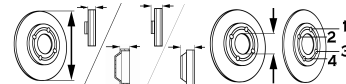

P/N

4 (112_)

1.0 (25kW), 1.0 (31kW) {→ 12/1992}	12/85-06/93	●	●	BS-0330	S	227.8	10	38.5	83	6/6
1.1 (25kW) {01/1982 →}	06/78-06/90	●	●	BS-0330	S	227.8	10	38.5	83	6/6
1.1 (32kW)	06/86-06/90	●	●	BS-0330	S	227.8	10	38.5	83	6/6

4 Box (R21_, R23_)

1.0 (25kW) {→ 12/1992}	06/87-12/93	●	●	BS-0330	S	227.8	10	38.5	83	6/6
1.1 (25kW) {01/1982 →}	10/76-07/89	●	●	BS-0330	S	227.8	10	38.5	83	6/6
1.1 (26kW)	07/82-05/89	●	●	BS-0330	S	227.8	10	38.5	83	6/6

5 (122_)

0.8 (26kW), 1.3 (31kW), 1.4 Alpine A5 (68kW), 1.4 Alpine Turbo (79kW)	10/72-01/85	●	●	BS-0330	S	227.8	10	38.5	83	6/6
0.8 (27kW), 1.0 (32kW), 1.1 (33kW), 1.3 (33kW), 1.3 (47kW), 1.3 Automatik (40kW), 1.4 (46kW), 1.4 Automatik (43kW) {→ 08/1984}	01/72-12/85	●	●	BS-0330	S	227.8	10	38.5	83	6/6
1.4 Turbo (118kW) {→ 12/1984}	06/80-01/85	●	●	BS-0330	S	227.8	10	38.5	83	6/6

5 Box (238_)

0.8 (26kW), 1.3 (32kW)	10/72-08/84	●	●	BS-0330	S	227.8	10	38.5	83	6/6
1.0 (32kW), 1.1 (33kW) {→ 08/1984}	01/72-12/85	●	●	BS-0330	S	227.8	10	38.5	83	6/6

6 (118_)

1.1 (33kW), 1.1 (35kW) {→ 12/1979}	08/70-04/87	●	●	BS-0330	S	227.8	10	38.5	83	6/6

9 (L42_)

1.1 (35kW) {ch.0084201→}	09/81-05/87	●	●	BS-0670	S	237.8	11.9	41	61	4/6
1.2 (40kW), 1.7 (54kW), 1.7 (55kW)	09/85-12/88	●	●	BS-0670	S	237.8	11.9	41	61	4/6
1.4 (44kW) {01/1986 →}	12/81-12/88	●	●	BS-0670	S	237.8	11.9	41	61	4/6
1.4 (49kW), 1.4 (53kW), 1.4 Automatik (50kW) {ch.0105001→}	09/81-12/88	●	●	BS-0670	S	237.8	11.9	41	61	4/6
1.4 Turbo (77kW) {01/1985 →}	04/84-12/86	●	●	BS-0800	V	238	20	41	61	4/6
1.4 Turbo (85kW), 1.7 (65kW), 1.7 (69kW)	10/86-12/89	●	●	BS-0800	V	238	20	41	61	4/6
1.6 D (40kW) {01/1983 →}	10/82-12/88	●	●	BS-0670	S	237.8	11.9	41	61	4/6
1.7 (59kW) {01/1985 →}	09/84-12/89	●	●	BS-0670	S	237.8	11.9	41	61	4/6
1.7 (59kW) {06/1987 → 11/1989}	09/84-12/89	●	●	BS-0800	V	238	20	41	61	4/6
1.1 (35kW), 1.2 (40kW), 1.4 (44kW), 1.4 (49kW), 1.4 (53kW), 1.4 Automatik (50kW), 1.6 D (40kW), 1.7 (54kW), 1.7 (55kW), 1.7 (59kW), 1.7 (65kW), 1.7 (69kW)	09/81-12/89	●	●	BT-0140		208	53.5	83		4/4

11 (B/C37_)

1.1 (35kW), 1.4 (44kW), 1.4 (49kW), 1.4 (50kW), 1.4 (53kW), 1.6 D (40kW), 1.7 (54kW), 1.7 (55kW), 1.7 (59kW)	03/83-12/88	●	●	BS-0670	S	237.8	11.9	41	61	4/6
1.2 (40kW) {01/1986 →}	10/84-12/88	●	●	BS-0670	S	237.8	11.9	41	61	4/6
1.4 Turbo (77kW), 1.4 Turbo (85kW), 1.4 Turbo (87kW), 1.7 (64kW), 1.7 (65kW), 1.7 (69kW)	02/84-12/88	●	●	BS-0800	V	238	20	41	61	4/6
1.1 (35kW), 1.2 (40kW), 1.4 (44kW), 1.4 (49kW), 1.4 (50kW), 1.4 (53kW), 1.6 D (40kW), 1.7 (54kW), 1.7 (55kW), 1.7 (59kW), 1.7 (64kW), 1.7 (65kW), 1.7 (69kW)	03/83-12/88	●	●	BT-0140		208	53.5	83		4/4

11 Box (S37_)

1.1 (35kW), 1.4 (44kW), 1.4 (50kW), 1.6 D (40kW)	03/83-12/88	●	●	BS-0670	S	237.8	11.9	41	61	4/6
1.2 (40kW) {01/1986 →}	10/84-12/88	●	●	BS-0670	S	237.8	11.9	41	61	4/6
All Models	03/83-12/88	●	●	BT-0140		208	53.5	83		4/4

12

1.3 (37kW), 1.3 (40kW), 1.3 TS (44kW), 1.4 (49kW), 1.6 Gordini (83kW)	10/69-08/80	●	●	BS-0330	S	227.8	10	38.5	83	6/6
1.3 (37kW), 1.3 (40kW), 1.3 TS (44kW), 1.4 (49kW), 1.6 Gordini (83kW)	08/70-12/74	●	●	BS-0330	S	227.8	10	38.5	83	6/6

12 Box

All Models	07/75-04/80	●	●	BS-0330	S	227.8	10	38.5	83	6/6

12 Variable (117_)