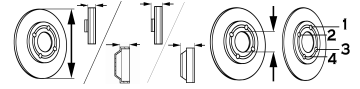

P/N

ZAFIRA Mk II (B) (M75)

1.8 (103kW) {07/2005 → 10/2011}	04/05-11/14	●	BS-5780	C	S	263	10	42	65.5	5/6
2.0 (147kW) {ch.→52999999}	07/05-11/14	●	BS-5780	C	S	263	10	42	65.5	5/6
2.0 (147kW) {ch.62000001, 6G000001→}	07/05-11/14	●	BS-8614	C	S	278	10	42	65.5	5/8
2.0 (176kW)	01/06-11/14	●	BS-8614	C	S	278	10	42	65.5	5/8

ZAFIRA Mk III (P12)

1.4 (103kW), 1.4 (88kW), 1.4 LPG (103kW), 1.6 CNG (110kW), 1.8 (103kW), 1.8 (85kW), 1.8 (88kW), 2.0 CDTi (118kW), 2.0 CDTi (121kW), 2.0 CDTi (81kW), 2.0 CDTi (96kW) {11/2011 →; ○ [in]: 16}	10/11-	●	BS-8316	C	V	300	26	45.5	70.7	5/6
1.6 CDTi (100kW), 1.6 SIDI (125kW), 1.6 SIDI (147kW), 2.0 BiTurbo CDTi (143kW), 2.0 CDTi (125kW) {○ [in]: 16}	12/12-	●	BS-8316	C	V	300	26	45.5	70.7	5/6
All Models	10/11-	●	BS-8318	C	S	292.2	12	45	70.7	5/6