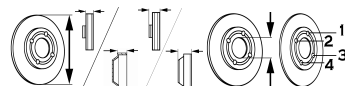

P/N

MEGANE I (BA0/1_)

2.0 16V (108kW), 2.0 i (80kW) {→ 10/2002; without ABS sensor ring}	07/96-08/03	●	BS-0750	S	238	8	74.6	52.3	4/4
2.0 i (84kW), 2.0 i (80kW) {→ 04/2000}	01/96-08/03	●	BT-1620		234	50.5	76	52	4/4

MEGANE I Cabriolet (EA0/1_)

1.4 16V (70kW) {→ 09/2000}	03/99-08/03	●	BS-6400	V	259	20.6	41	61	4/6
1.4 16V (70kW) {10/2000 →}	03/99-08/03	●	BS-5830	C V	280	24	44	61	4/6
1.6 16V (79kW), 2.0 16V (102kW), 2.0 16V IDE (103kW)	03/99-08/03	●	BS-5830	C V	280	24	44	61	4/6
1.6 e (66kW) {01/1997 → 02/1999}	10/96-03/99	●	BS-0800	V	238	20	41	61	4/6
1.6 e (66kW) {ABS; 12/1997 →}	10/96-03/99	●	BS-6400	V	259	20.6	41	61	4/6
1.6 e (66kW) {ABS; 10/1998 →}	10/96-03/99	●	BS-6400	V	259	20.6	41	61	4/6
2.0 (84kW) {→ 02/1999}	04/97-08/03	●	BS-6400	V	259	20.6	41	61	4/6
2.0 16V (108kW) {01/1997 → 02/1999}	10/96-11/99	●	BS-2270	V	262	22	44	61	4/6
2.0 16V (108kW) {03/1999 →}	10/96-11/99	●	BS-5830	C V	280	24	44	61	4/6
1.4 16V (70kW), 2.0 i (80kW) {→ 07/2003}	03/99-08/03	●	BT-1620		234	50.5	76	52	4/4
1.6 16V (79kW) {→ 09/2000}	03/99-08/03	●	BT-1620		234	50.5	76	52	4/4
1.6 16V (79kW), 2.0 16V (108kW), 2.0 16V (102kW), 2.0 16V IDE (103kW) {with integrated ABS sensor; ⊕ ; ⊕}	10/96-08/03	●	702352B S1	S	238	8	74.6		4/4
1.6 e (66kW)	10/96-03/99	●	BT-1620		234	50.5	76	52	4/4
2.0 (84kW) {→ 02/1999}	04/97-08/03	●	BT-1620		234	50.5	76	52	4/4
2.0 16V (108kW) {01/1997 →; without ABS sensor ring}	10/96-11/99	●	BS-0750	S	238	8	74.6	52.3	4/4
2.0 16V (102kW), 2.0 16V IDE (103kW) {→ 06/2003; without ABS sensor ring}	11/99-08/03	●	BS-0750	S	238	8	74.6	52.3	4/4

MEGANE I Classic (LA0/1_)