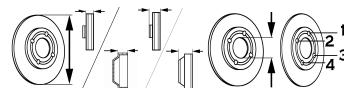

P/N

323 F Mk V (BA)

1.5 16V (65kW)	07/94-09/98	●	●	BS-0560	V	234.95	22	45.1	55	4/5
1.5 16V (65kW) {ABS; 08/1995 →}	07/94-09/98	●	●	BS-1840	V	257	22	45	55	4/5
1.8 16V (84kW) {01/1995 →}	08/94-09/98	●	●	BS-1840	V	257	22	45	55	4/5
2.0 24V (106kW)	08/94-09/98	●	●	BS-7776	V	273.6	22	45	72	5/6
All Models	07/94-09/98	●	●	BS-7772	S	250.8	9	34.5	72	5/6

323 P Mk V (BA)

1.3 16V (54kW) {→ 12/1998}	10/96-09/98	●	●	BS-3860	V	235	18	45	55	4/5
1.5 16V (65kW) {→ 12/1998}	10/96-09/98	●	●	BS-0560	V	234.95	22	45.1	55	4/5
2.0 D (52kW) {→ 12/1998}	10/96-09/98	●	●	BS-1840	V	257	22	45	55	4/5
2.0 D (52kW)	10/96-09/98	●	●	BS-7772	S	250.8	9	34.5	72	5/6

323 S Mk V (BA)

1.3 16V (54kW)	08/94-09/98	●	●	BS-3860	V	235	18	45	55	4/5
1.5 16V (65kW)	08/94-09/98	●	●	BS-0560	V	234.95	22	45.1	55	4/5
1.6 TD (60kW), 1.8 16V (84kW), 2.0 D (52kW)	05/94-09/98	●	●	BS-1840	V	257	22	45	55	4/5
1.8 (92kW) {→ 08/1998}	07/94-09/98	●	●	BS-1840	V	257	22	45	55	4/5
1.8 16V (84kW)	08/94-09/98	●	●	BS-7772	S	250.8	9	34.5	72	5/6

323 F/P Mk VI (BJ)

1.4 (53kW) {→ 12/2003}	01/01-05/04	●	●	BS-6050	V	234.6	22	46	55	4/5
1.4 16V (54kW), 1.5 16V (65kW)	09/98-01/01	●	●	BS-6050	V	234.6	22	46	55	4/5
1.6 (70kW), 1.6 (72kW), 2.0 D (52kW), 2.0 TD (74kW) {→ 12/2003}	09/98-05/04	●	●	BS-7340	V	257.6	24	47	55	4/5
1.9 16V (84kW), 2.0 TD (66kW)	09/98-12/01	●	●	BS-7340	V	257.6	24	47	55	4/5
2.0 (96kW) {→ 10/2003}	01/01-05/04	●	●	BS-7340	V	257.6	24	47	55	4/5
2.0 (96kW) {→ 12/2003}	01/01-05/04	●	●	BS-7754	V	273.5	24	47.5	72	5/8
1.6 (70kW), 1.6 (72kW), 1.9 16V (84kW), 2.0 (96kW), 2.0 D (52kW), 2.0 TD (66kW), 2.0 TD (74kW)	09/98-05/04	●	●	BS-7742	S	261	10	40	55	4/5
2.0 (96kW)	01/01-05/04	●	●	BS-7748	S	280	10	40.5	72	5/8
2.0 (96kW)	01/01-05/04	●	●	BS-2060	S	261	10	40	72.1	5/6
2.0 (96kW) {→ 10/2003}	01/01-05/04	●	●	BS-7744	S	280	10	40	72	5/8

323 S Mk VI (BJ)

1.4 (53kW), 1.4 16V (54kW), 1.5 16V (65kW)	09/98-05/04	●	●	BS-6050	V	234.6	22	46	55	4/5
1.6 (70kW), 1.6 (72kW), 2.0 (96kW) {→ 10/2003}	01/01-05/04	●	●	BS-7340	V	257.6	24	47	55	4/5
1.6 (80kW), 2.0 DiTD (74kW) {01/2001 →}	09/98-10/02	●	●	BS-7340	V	257.6	24	47	55	4/5
1.9 16V (84kW), 2.0 D (52kW), 2.0 TD (66kW)	09/98-05/04	●	●	BS-7340	V	257.6	24	47	55	4/5
2.0 (96kW) {→ 10/2003}	01/01-05/04	●	●	BS-7754	V	273.5	24	47.5	72	5/8
2.0 (98kW) {01/2001 → 10/2003}	02/00-05/04	●	●	BS-7754	V	273.5	24	47.5	72	5/8
2.0 (98kW) {01/2001 → 10/2003}	02/00-05/04	●	●	BS-7340	V	257.6	24	47	55	4/5
1.6 (70kW), 1.6 (72kW), 1.9 16V (84kW), 2.0 (96kW), 2.0 D (52kW), 2.0 TD (66kW)	09/98-05/04	●	●	BS-7742	S	261	10	40	55	4/5
2.0 (96kW)	01/01-05/04	●	●	BS-7748	S	280	10	40.5	72	5/8
2.0 (96kW) {→ 10/2003}	01/01-05/04	●	●	BS-7744	S	280	10	40	72	5/8
2.0 (98kW) {01/2001 → 10/2003}	02/00-05/04	●	●	BS-7744	S	280	10	40	72	5/8

626 Mk II (GC)

2.0 (68kW), 2.0 (74kW), 2.0 (88kW)	03/83-09/87	●	●	BS-7764	V	250	20	34.5	75	4/4
2.0 (74kW) {→ 05/1985}	03/83-09/87	●	●	BS-3840	S	250	14	34.5	75	4/4

626 Mk II Hatchback (GC)

2.0 (68kW), 2.0 (74kW) {→ 05/1985}	03/83-09/87	●	●	BS-3840	S	250	14	34.5	75	4/4
2.0 (68kW), 2.0 (74kW), 2.0 (88kW)	03/83-09/87	●	●	BS-7764	V	250	20	34.5	75	4/4

626 Mk III (GD)