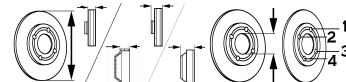

P/N

IBIZA Mk II (6K1)

1.9 TDI (81kW) {03/1997 → 07/1999; for PR: 1LA}	02/97-08/99	●	BS-0860	S	239	10	38.56	65	4/5
1.9 TDI (81kW) {03/1997 → 07/1999; for PR: 1LD, 1LV, 1LW}	02/97-08/99	●	BS-2940	V	280	22	39.2	65	4/5
1.9 TDI (81kW) {03/1997 → 07/1999; for PR: 1LG}	02/97-08/99	●	BS-0840	C V	239	20	38.61	65	4/5
1.9 TDI (81kW) {03/1997 → 07/1999; for PR: 1LY, 1ZK}	02/97-08/99	●	BS-1750	C V	256	20	38.8	65	4/5
1.0 (33kW), 1.0 i (37kW), 1.4 i (44kW), 1.4 i 16V (74kW), 1.6 i (55kW) {ABS}	03/93-08/99	●	BT-0110		239	49.5	81		4/4
1.0 (33kW), 1.0 i (37kW), 1.4 i (44kW), 1.6 i (55kW) {ABS}	03/93-08/99	●	BT-0070		211,5	38.5	75		4/4
1.0 (33kW), 1.6 i (55kW), 1.9 D (47kW), 1.9 D (50kW), 1.9 TD (55kW) {for PR: 1KK}	03/93-06/99	●	BS-4265	S	232	9	39.3	65	4/5
1.0 i (37kW), 1.3 i (40kW), 1.4 i (44kW), 1.4 i 16V (74kW), 1.6 i (55kW), 1.6 i (74kW), 1.8 i (66kW), 1.9 SDI (47kW), 1.9 TDI (66kW), 2.0 i (85kW), 2.0 i 16V (110kW) {→ 07/1999; for PR: 1KK}	03/93-08/99	●	BS-4265	S	232	9	39.3	65	4/5
1.0 i (37kW), 1.4 i (44kW), 1.6 i (55kW), 1.6 i (74kW)	03/93-08/99	●	BT-1410		240	50.5	59,2		
1.3 i (40kW) {→ 12/1994}	03/93-08/99	●	BT-0110		239	49.5	81		4/4
1.3 i (40kW), 1.4 i 16V (74kW), 1.6 i (55kW)	03/93-08/99	●	BT-0070		211,5	38.5	75		4/4
1.6 i (55kW), 1.6 i (74kW), 1.8 i (66kW), 1.9 D (47kW), 1.9 D (50kW), 1.9 SDI (47kW), 1.9 TD (55kW), 1.9 TDI (66kW), 1.9 TDI (81kW)	03/93-08/99	●	BT-0110		239	49.5	81		4/4
1.8 i 16V (95kW) {01/1994 →}	11/93-08/96	●	BS-0240	C S	226	10		39.8	4/4
1.8 i 16V (95kW) {02/1994 →; for PR: 1KK}	11/93-08/96	●	BS-4265	S	232	9	39.3	65	4/5
1.9 TDI (66kW), 1.9 TDI (81kW), 2.0 i 16V (110kW)	08/96-08/99	●	BS-0240	C S	226	10		39.8	4/4
1.9 TDI (81kW) {03/1997 → 07/1999; for PR: 1KK}	02/97-08/99	●	BS-4265	S	232	9	39.3	65	4/5
2.0 i (85kW) {06/1993 →}	03/93-08/99	●	BS-0240	C S	226	10		39.8	4/4

IBIZA Mk III (6K1)

1.4 (44kW), 1.9 SDI (50kW) {→ 01/2002; for PR: 1LM}	08/99-02/02	●	BS-0881	S	239	12	35.06	65	4/5
All Models {→ 01/2002; for PR: 1LG}	08/99-02/02	●	BS-0840	C V	239	20	38.61	65	4/5
All Models {→ 01/2002; for PR: 1LV, 1LW}	08/99-02/02	●	BS-2940	V	280	22	39.2	65	4/5
All Models {→ 01/2002; for PR: 1ZK}	08/99-02/02	●	BS-1750	C V	256	20	38.8	65	4/5
All Models {ABS; ch. → 6K-W-000500; for PR: 1LA}	08/99-02/02	●	BS-0860	S	239	10	38.56	65	4/5
1.0 (37kW), 1.0 16V (51kW), 1.4 (44kW), 1.4 16V (55kW), 1.4 16V (74kW), 1.6 (55kW), 1.6 (74kW), 1.9 SDI (50kW), 1.9 TDI (66kW)	08/99-02/02	●	BT-1410		240	50.5	59,2		
1.0 (37kW), 1.4 (44kW), 1.4 16V (74kW), 1.6 (55kW), 1.6 (74kW), 1.9 SDI (50kW), 1.9 TDI (66kW), 1.9 TDI (81kW) {09/1999 → 01/2002}	08/99-02/02	●	BS-4265	S	232	9	39.3	65	4/5
1.0 16V (51kW), 1.4 16V (55kW), 1.8 T 20V Cupra (115kW) {→ 01/2002}	10/99-02/02	●	BS-4265	S	232	9	39.3	65	4/5
1.4 (44kW), 1.4 16V (55kW), 1.4 16V (74kW), 1.6 (74kW), 1.9 SDI (50kW), 1.9 TDI (66kW), 1.9 TDI (81kW)	08/99-02/02	●	BT-0110		239	49.5	81		4/4

IBIZA Mk IV (6L1)