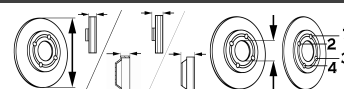

P/N

ORION Mk III (GAL)

1.3 (44kW), 1.4 (52kW) {ABS; 09/1990 →; without ABS sensor ring, without wheel bearing}	07/90-12/93	●	BT-1370		216	44	76	50.3	
1.6 (66kW), 1.6 i (77kW) {ABS; 09/1990 →}	07/90-12/92	●	BS-2500	S	270	10	62.7	63.6	4/4
1.6 i 16V (66kW), 1.8 D (44kW), 1.8 i 16V (77kW) {ABS}	11/90-12/93	●	BS-2500	S	270	10	62.7	63.6	4/4
1.8 i 16V (96kW)	01/92-12/93	●	BS-2500	S	270	10	62.7	63.6	4/4
1.8 TD (66kW) {ABS; 02/1993 →}	03/92-12/93	●	BS-2500	S	270	10	62.7	63.6	4/4

P 100 Mk II

1.8 TD (55kW) {01/1988 →}	10/87-12/92	●	BS-6780	V	239.5	24	58.1	63.54	5/5
2.0 (57kW) {01/1988 → 12/1993}	10/87-12/92	●	BS-6780	V	239.5	24	58.1	63.54	5/5

PUMA (EC_)

1.4 16V (66kW) {01/1998 → 02/2000}	11/97-10/00	●	BS-0960	V	240	20	43	63.6	4/5
1.4 16V (66kW) {03/2000 →}	11/97-10/00	●	BS-5750	V	258	22	43.4	63.6	4/4
1.6 16V (76kW) {11/2000 → 12/2002}	08/00-06/02	●	BS-5750	V	258	22	43.4	63.6	4/4
1.7 16V (92kW) {→ 02/2000}	03/97-06/02	●	BS-0960	V	240	20	43	63.6	4/5
1.7 16V (92kW) {03/2000 → 12/2002}	03/97-06/02	●	BS-5750	V	258	22	43.4	63.6	4/4
ST 160 (118kW)	06/99-06/02	●	BS-0960	V	240	20	43	63.6	4/5
ST 160 (118kW) {02/2000 → 12/2001}	06/99-06/02	●	BS-5750	V	258	22	43.4	63.6	4/4
1.4 16V (66kW) {ABS; 02/1998 → 01/2000; without ABS sensor ring, without wheel bearing}	11/97-10/00	●	BT-1370		216	44	76	50.3	
1.4 16V (66kW) {ABS; 02/1998 → 01/2000; without ABS sensor ring, without wheel bearing}	11/97-10/00	●	BT-1370		216	44	76	50.3	
1.7 16V (92kW) {ABS; 06/1997 → 01/2000; without ABS sensor ring, without wheel bearing}	03/97-06/02	●	BT-1370		216	44	76	50.3	
1.7 16V (92kW) {ABS; 06/1997 → 01/2000; without ABS sensor ring, without wheel bearing}	03/97-06/02	●	BT-1370		216	44	76	50.3	
ST 160 (118kW) {ABS; → 01/2000; without ABS sensor ring, without wheel bearing}	06/99-06/02	●	BT-1370		216	44	76	50.3	
ST 160 (118kW) {ABS; → 01/2000; without ABS sensor ring, without wheel bearing}	06/99-06/02	●	BT-1370		216	44	76	50.3	

RANGER (ES, ET)

2.5 TDCi 4x4 (105kW), 3.0 TDCi 4x4 (115kW) {04/2010 → 10/2011}	05/06-07/12	●	BS-8668	V	289	28	70.3	98	6/7
2.5 TDCi (105kW) {04/2010 → 10/2011; High Rider}	05/06-07/12	●	BS-8668	V	289	28	70.3	98	6/7
3.0 TDCi (115kW)	05/06-07/12	●	BS-8668	V	289	28	70.3	98	6/7
3.0 TDCi (115kW)	05/06-07/12	●	BS-8182	V	286	26	66	72	5/5

RANGER (ER, EQ)

1.8 (85kW), 2.5 D (57kW), 2.5 TD (62kW), 2.5 TDCi (86kW)	06/99-06/06	●	BS-8520	V	256	24	24	86	6/6
2.5 D (57kW), 2.5 TD (62kW)	10/99-06/06	●	BS-8182	V	286	26	66	72	5/5
2.5 TD 4x4 (80kW)	10/99-06/06	●	BS-8644	V	273.7	24	24	93	6/6

GRANADA Mk III (GAE, GGE)