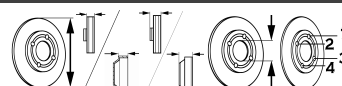

P/N

STELLAR (F31_, SF2_)

1.4 (50kW) {01/1984 →}	10/83-08/86	●	BS-1320	S	244	12.6	26.9	68.4	4/4
1.6 (56kW) {01/1984 → 12/1990}	10/83-12/91	●	BS-1320	S	244	12.6	26.9	68.4	4/4

TERRACAN (HP)

2.5 D (74kW), 2.5 TD (74kW), 2.9 CRDi (110kW), 2.9 CRDi 4WD (110kW), 2.9 CRDi 4WD (120kW), 3.5 i V6 4WD (143kW)	06/01-12/06	●	BS-8146	V	280	27	43	87	6/6
2.5 TD (74kW), 3.5 i V6 4WD (143kW), 3.5 i V6 4WD (147kW) {11/2003 → 12/2007}	12/01-12/06	●	BS-8746	V	303.5	28	42.7	87	6/6
2.9 CRDi 4WD (120kW) {→ 12/2007}	11/03-12/06	●	BS-8746	V	303.5	28	42.7	87	6/6
3.5 i V6 4WD (147kW) {→ 10/2003}	12/01-12/06	●	BS-8146	V	280	27	43	87	6/6
All Models	06/01-12/06	●	BS-9228	V	315	20	86.5	108	6/9

TIBURON Coupe

All Models	10/06-12/08	●	BS-8140	V	280	26	47.4	69	5/7

TRAJET (FO)

2.0 (100kW) {→ 10/2003}	03/00-07/08	●	BS-7690	V	275.8	26.2	47.2	69	5/7
2.0 (103kW), 2.0 (104kW), 2.0 CRDi (83kW), 2.0 CRDi (92kW), 2.7 V6 (127kW)	09/00-07/08	●	BS-7690	V	275.8	26.2	47.2	69	5/7
2.0 (100kW) {→ 10/2003}	03/00-07/08	●	BS-8526	S	284	10	61	76	5/8
2.0 (103kW), 2.0 (104kW), 2.0 CRDi (83kW), 2.0 CRDi (92kW), 2.7 V6 (127kW)	09/00-07/08	●	BS-8526	S	284	10	61	76	5/8

TUCSON (JM)

2.0 (104kW), 2.0 All-wheel Drive (104kW), 2.0 CRDi (103kW), 2.0 CRDi (83kW), 2.0 CRDi All-wheel Drive (103kW), 2.0 CRDi All-wheel Drive (83kW), 2.7 All-wheel Drive (129kW)	08/04-03/10	●	BS-8140	V	280	26	47.4	69	5/7
2.0 CRDi (100kW), 2.0 CRDi (88kW), 2.0 CRDi All-wheel Drive (100kW), 2.0 CRDi All-wheel Drive (88kW) {→ 12/2007}	01/06-03/10	●	BS-8140	V	280	26	47.4	69	5/7
2.0 (104kW), 2.0 (105kW), 2.0 CRDi (100kW), 2.0 CRDi (103kW), 2.0 CRDi (110kW), 2.0 CRDi (83kW), 2.0 CRDi (88kW)	08/04-03/10	●	BS-9040	S	262	10	61.2	76	5/8
2.0 All-wheel Drive (104kW), 2.0 CRDi All-wheel Drive (100kW), 2.0 CRDi All-wheel Drive (103kW), 2.0 CRDi All-wheel Drive (110kW), 2.0 CRDi All-wheel Drive (83kW), 2.0 CRDi All-wheel Drive (88kW), 2.7 All-wheel Drive (129kW)	08/04-03/10	●	BS-8526	S	284	10	61	76	5/8

VELOSTER (FS)

1.6 (94kW), 1.6 T-GDI (137kW)	06/11-	●	BS-9204	V	280	23	44.5	69	5/7
1.6 GDI (103kW), 1.6 MPI (97kW) {06/2011 →}	03/11-	●	BS-9204	V	280	23	44.5	69	5/7
1.6 T-GDI (137kW)	10/12-	●	BS-8788	V	300	28	47.4	69	5/7

VISTO

All Models	11/97-10/00	●	BS-7702	S	230	11	44	67.5	4/6
All Models	11/97-10/00	●	BS-7700	V	233.9	18	50.8	63.3	4/6

XG (XG)

25 (120kW), 30/300 (138kW), 350 (145kW) {→ 09/2005}	12/98-12/05	●	BS-9040	S	262	10	61.2	76	5/8