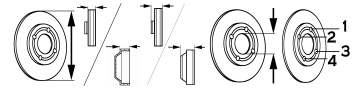

P/N

02 (E10)

1502 (55kW), 1600 Ti (77kW), 1600/2 (63kW), 1602 (63kW), 1802 (66kW), 2002 Ti (88kW), 2002 Tii (96kW), 2002 Turbo (125kW)	09/67-07/77	●	BS-7608	S	240	10	58.5	63	4/4

02 Convertible (E10)

1600-2 (63kW)	12/67-10/71	●	BS-7608	S	240	10	58.5	63	4/4

02 Touring (E6)

1600 (63kW), 1802 (66kW), 2002 Tii (96kW)	01/71-07/75	●	BS-7608	S	240	10	58.5	63	4/4

1 (E81)

116 d (85kW), 116 i (90kW) {→ 05/2011; - Performance Parts}	11/08-09/12	●	BS-7570	C V	284	22	73	79	5/6
116 i (85kW) {→ 08/2007; - Performance Parts}	03/07-09/12	●	BS-7570	C V	284	22	73	79	5/6
116 i (89kW) {for vehicles without Performance brakes; 09/2007 → 12/2008}	08/07-09/12	●	BS-7570	C V	284	22	73	79	5/6
116 i (90kW) {→ 12/2008; - Performance Parts}	03/07-09/12	●	BS-7570	C V	284	22	73	79	5/6
116d (66kW) {for vehicles without Performance brakes}	01/11-12/11	●	BS-7570	C V	284	22	73	79	5/6
118 d (105kW), 118 i (105kW), 120 d (120kW), 120 i (110kW)	09/06-09/12	●	BS-7562	C V	292	22	73	79	5/6
118 d (90kW), 118 i (95kW) {→ 03/2007; - Performance Parts}	09/06-09/12	●	BS-7570	C V	284	22	73	79	5/6
120 d (120kW) {03/2007 →; for vehicles without sports package}	03/07-09/12	●	BS-7580	C V	300	24	73	79	5/6
120 d (130kW), 120 i (115kW), 120 i (120kW), 120 i (125kW)	09/06-09/12	●	BS-7580	C V	300	24	73	79	5/6
123 d (150kW), 130 i (190kW), 130 i (195kW)	09/06-09/12	●	BS-7586	C V	330	24	73.1	79	5/6
116 d (85kW), 116 i (90kW) {→ 05/2011; - Performance Parts}	11/08-09/12	●	BS-7574	C S	280	10	65	75	5/6
116 i (85kW) {→ 08/2007; - Performance Parts}	03/07-09/12	●	BS-7574	C S	280	10	65	75	5/6
116 i (89kW) {for vehicles without Performance brakes; 09/2007 → 12/2008; - Performance Parts}	08/07-09/12	●	BS-7574	C S	280	10	65	75	5/6
116 i (90kW) {→ 12/2008; - Performance Parts}	03/07-09/12	●	BS-7574	C S	280	10	65	75	5/6
116d (66kW) {for vehicles without Performance brakes; - Performance Parts}	01/11-12/11	●	BS-7574	C S	280	10	65	75	5/6
118 d (100kW), 118 d (105kW) {for vehicles without Performance brakes; 04/2007 → 05/2011}	09/06-09/12	●	BS-7614	C V	300	20	66	75	5/6
118 d (90kW), 118 i (95kW) {→ 03/2007; - Performance Parts}	09/06-09/12	●	BS-7574	C S	280	10	65	75	5/6
118 i (105kW), 120 i (125kW) {→ 05/2011; - Performance Parts}	09/06-09/12	●	BS-7594	C S	296	10.5	65	75	5/6
118 i (95kW), 120 i (110kW) {→ 03/2007; - Performance Parts}	09/06-09/12	●	BS-7594	C S	296	10.5	65	75	5/6
120 d (130kW) {for vehicles without Performance brakes; 03/2007 → 05/2011}	09/06-09/12	●	BS-7614	C V	300	20	66	75	5/6
120 i (115kW) {- Performance Parts}	09/06-09/12	●	BS-7594	C S	296	10.5	65	75	5/6
123 d (150kW) {for vehicles without Performance brakes; 04/2007 → 05/2011}	03/07-09/12	●	BS-7630	C V	300	20	66	75	5/6
130 i (195kW) {for vehicles without Performance brakes; → 05/2011}	09/06-09/12	●	BS-7630	C V	300	20	66	75	5/6

1 Coupe (E82)