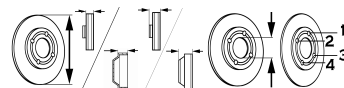

P/N

TRANSIT Platform/Chassis

2.2 TDCi (103kW), 2.2 TDCi (63kW), 2.2 TDCi (74kW), 2.2 TDCi (81kW), 2.2 TDCi (85kW), 2.2 TDCi (92kW), 2.2 TDCi (96kW) {with ABS sensor ring}	04/06-08/14	●	BS-8266	S	280	16	68.8	96	5/5
2.2 TDCi [RWD] (114kW), 2.2 TDCi [RWD] (74kW), 2.2 TDCi [RWD] (92kW), 2.2 TDCi 4x4 (92kW), 2.3 16V (107kW), 2.4 TDCi (103kW), 2.4 TDCi (74kW), 2.4 TDCi (85kW), 2.4 TDCi 4x4 (103kW), 3.2 TDCi (147kW)	04/06-08/14	●	BS-8366	S	280	16	16.3	107.5	5/10

TRANSIT CONNECT (P65_, P70_, P80_)

1.8 16V (85kW), 1.8 Di (55kW), 1.8 TDCi (66kW), 1.8 TDCi (81kW)	06/02-12/13	●	BS-7668	V	278	24	44.5	63.5	5/5
1.8 16V (85kW), 1.8 Di (55kW), 1.8 TDCi (66kW), 1.8 TDCi (81kW) {ABS}	06/02-12/13	●	BS-8110	S	278	11	53.8	63.7	5/5

TRANSIT CONNECT Kombi

1.6 EcoBoost (110kW), 1.6 TDCi (55kW), 1.6 TDCi (70kW), 1.6 TDCi (85kW) {HSA}	02/13-	●	BS-8060	C V	300	25	48.5	63.5	5/5
1.6 EcoBoost (110kW), 1.6 TDCi (55kW), 1.6 TDCi (70kW), 1.6 TDCi (85kW)	02/13-	●	BS-9132	S	280	11	50.7	63.5	5/5

TRANSIT CONNECT Box

1.0 EcoBoost (74kW), 1.6 EcoBoost (110kW), 1.6 TDCi (55kW), 1.6 TDCi (70kW), 1.6 TDCi (85kW) {HSA}	02/13-	●	BS-8060	C V	300	25	48.5	63.5	5/5
1.0 EcoBoost (74kW), 1.6 EcoBoost (110kW), 1.6 TDCi (55kW), 1.6 TDCi (70kW), 1.6 TDCi (85kW)	02/13-	●	BS-9132	S	280	11	50.7	63.5	5/5

TRANSIT COURIER Box

All Models	02/14-	●	BS-9216	V	278	23	44	63.5	4/4

TRANSIT COURIER Kombi

All Models	02/14-	●	BS-9216	V	278	23	44	63.5	4/4

TRANSIT TOURNEO

All Models	07/06-08/14	●	BS-8102	V	300	28	54.4	93	5/5
All Models {Serie 260/280/300}	07/06-08/14	●	BS-8100	V	280	28	54.5	93	5/5
All Models {with ABS sensor ring}	07/06-08/14	●	BS-8266	S	280	16	68.8	96	5/5