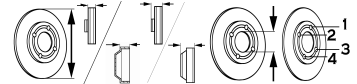

P/N

LEON ST (5F8)

1.2 TSI (63kW), 1.2 TSI (77kW), 1.2 TSI (81kW), 1.4 TGI (81kW), 1.4 TSI (103kW), 1.4 TSI (110kW), 1.4 TSI (90kW), 1.4 TSI (92kW), 1.6 TDI (66kW), 1.6 TDI (77kW), 1.6 TDI (81kW), 1.6 TDI 4Drive (77kW), 1.6 TDI 4Drive (81kW), 1.8 TFSI (132kW), 1.8 TFSI (132kW), 1.8 TSI 4Drive (132kW), 2.0 Cupra (195kW), 2.0 Cupra (206kW), 2.0 TDI (105kW), 2.0 TDI (110kW), 2.0 TDI (135kW), 2.0 TDI (81kW), 2.0 TDI 4Drive (110kW), 2.0 TDI 4Drive (135kW) {for PR: 1KW}	08/13-	●	BS-8044	C	V	310	22	48.5	65	5/10
1.2 TSI (63kW), 1.2 TSI (77kW), 1.4 TSI (103kW), 1.4 TSI (90kW), 1.6 TDI (66kW), 1.6 TDI (77kW), 1.8 TFSI (132kW), 2.0 TDI (105kW), 2.0 TDI (110kW), 2.0 TDI (135kW), 2.0 TDI (81kW) {for PR: 1KD}	08/13-	●	BS-8018	C	S	255	10	51.3	65	5/10
1.2 TSI (63kW), 1.2 TSI (77kW), 1.4 TSI (103kW), 1.4 TSI (90kW), 1.6 TDI (66kW), 1.6 TDI (77kW), 1.8 TFSI (132kW), 2.0 TDI (105kW), 2.0 TDI (110kW), 2.0 TDI (135kW), 2.0 TDI (81kW) {for PR: 1KS}	08/13-	●	BS-8784	C	S	272	10	48.3	65	5/10

MALAGA (023A)

1.2 (44kW), 1.2 i (52kW), 1.5 (63kW), 1.7 D (40kW), 1.7 D (42kW) {→ 12/1991}	05/85-12/93	●	BS-0290	S		227.5	10.8	45.7	62.5	4/6
1.2 (47kW) {01/1985 → 12/1991}	11/84-12/93	●	BS-0290	S		227.5	10.8	45.7	62.5	4/6
1.5 i (74kW) {→ 12/1991}	01/87-12/93	●	BS-1530	V		251	20	46	62	4/6
All Models	11/84-12/93	●	BT-0260			185,3	35,7	53,3	59	4/6

MARBELLA (28)

All Models	08/86-10/98	●	BS-0290	S		227.5	10.8	45.7	62.5	4/6
All Models	08/86-10/98	●	BT-0260			185,3	35,7	53,3	59	4/6

MARBELLA Box (028A)

All Models	01/87-12/93	●	BS-0290	S		227.5	10.8	45.7	62.5	4/6
All Models	01/87-12/93	●	BT-0260			185,3	35,7	53,3	59	4/6

Mii (KF1_)

All Models	10/11-	●	BS-9074	V		256	22	36.6	65	4/5

PANDA (141A)

All Models	10/80-12/86	●	BS-0290	S		227.5	10.8	45.7	62.5	4/6

RITMO (138)

All Models	07/78-09/83	●	BS-0290	S		227.5	10.8	45.7	62.5	4/6

RONDA (022A)

1.2 (47kW), 1.4 (54kW), 1.6 (68kW) {→ 05/1984}	06/82-11/88	●	BS-0290	S		227.5	10.8	45.7	62.5	4/6
1.7 Diesel (40kW), 1.7 Diesel (41kW) {01/1983 → 05/1984}	06/82-12/86	●	BS-0290	S		227.5	10.8	45.7	62.5	4/6
All Models	06/82-11/88	●	BT-0260			185,3	35,7	53,3	59	4/6

TERRA (24)

0.9 (29kW) {→ 12/1995}	02/87-12/96	●	BS-0290	S		227.5	10.8	45.7	62.5	4/6
0.9 CAT (29kW), 1.3 D (33kW), 1.4 D (35kW)	03/90-12/95	●	BS-0290	S		227.5	10.8	45.7	62.5	4/6
All Models	02/87-12/96	●	BT-0260			185,3	35,7	53,3	59	4/6

TERRA Box (024A)

All Models	01/87-12/95	●	BS-0290	S		227.5	10.8	45.7	62.5	4/6
All Models	01/87-12/95	●	BT-0260			185,3	35,7	53,3	59	4/6

TOLEDO (1L)