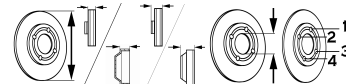

P/N

APPLAUSE (A101, A111)

All Models	06/89-07/97	●	BS-6820	V	234	18	47	56	4/7

CHARADE Mk III (G100, G101, G102)

1.0 (38kW), 1.0 (41kW), 1.0 D (27kW), 1.0 TD (35kW), 1.3 i (66kW) {11/1990 →}	03/87-12/92	●	BS-3630	S	234	11	47.2	56	4/7
1.0 (40kW)	11/90-12/92	●	BS-3630	S	234	11	47.2	56	4/7
1.0 GTi (74kW)	03/87-12/92	●	BS-6820	V	234	18	47	56	4/7
1.0 GTi (74kW) {01/1991 →}	03/87-12/92	●	BS-3630	S	234	11	47.2	56	4/7
1.3 i (66kW) {01/1989 →}	06/88-12/92	●	BS-6820	V	234	18	47	56	4/7
1.3 i 4WD (66kW) {01/1989 → 12/1992}	06/88-01/93	●	BS-6820	V	234	18	47	56	4/7
1.3 i 4WD (66kW) {11/1990 → 12/1992}	06/88-01/93	●	BS-3630	S	234	11	47.2	56	4/7

CHARADE III Saloon (G102)

All Models {→ 12/1992}	11/90-02/93	●	BS-6820	V	234	18	47	56	4/7
All Models {→ 12/1992}	11/90-02/93	●	BS-3630	S	234	11	47.2	56	4/7

CHARADE Mk IV (G200, G202)

1.0 (38kW)	09/94-03/96	●	BS-3630	S	234	11	47.2	56	4/7
1.3 16V (55kW), 1.3 i 16V (62kW) {→ 12/2000}	01/93-09/00	●	BS-3630	S	234	11	47.2	56	4/7
1.3 16V (55kW), 1.3 i 16V (62kW), 1.5 i 16V (66kW), 1.6 GTi (77kW) {→ 12/2000}	01/93-09/00	●	BS-6820	V	234	18	47	56	4/7

CHARADE (L2_)

All Models {05/2003 → 08/2007}	03/03-	●	BS-8112	S	211	11	41	55	4/6
All Models {12/2004 → 08/2007}	03/03-	●	BS-8810	V	234	16	41	55	4/6

CHARADE

All Models {ABS}	05/11-	●	BS-8820	V	255	22	46.3	55	4/6
All Models {→ 01/2013}	05/11-	●	BS-8538	S	278	9	25	55	4/6

CHARMANT (A)

1.6 (55kW) {→ 08/1983}	12/81-09/84	●	BS-3620	S	229	12.5	23	64	4/4

COPEN (L880_, L881_)

All Models {→ 07/2012}	09/03-09/12	●	BS-8844	V	246	17	42	55	4/6

MIRA Mk II (L80, L81)

0.8 (29kW), 0.8 (32kW), 0.8 4WD (32kW)	09/85-12/90	●	BS-8910	S	211	10	35	70	4/4

MIRA Mk III (L201)

0.8 (30kW)	10/90-12/94	●	BS-8774	V	211	16	41	70	4/4

CUORE IV (L501)

0.8 (31kW)	11/96-10/98	●	BS-8910	S	211	10	35	70	4/4
0.8 (32kW) {→ 10/1996}	01/95-11/96	●	BS-8910	S	211	10	35	70	4/4

CUORE Mk VI (L7_)

1.0 (40kW), 1.0 i (41kW)	10/98-05/03	●	BS-8112	S	211	11	41	55	4/6

CUORE VI (L251, L250_, L260_)

1.0 (43kW)	05/03-	●	BS-8112	S	211	11	41	55	4/6
1.0 (43kW) {12/2004 → 08/2007}	05/03-	●	BS-8810	V	234	16	41	55	4/6

CUORE VII (L275_, L285_)

1.0 (51kW) {09/2007 → 01/2013; ● [in]: 13}	04/07-	●	BS-8112	S	211	11	41	55	4/6
1.0 (51kW) {09/2007 → 01/2013; ● [in]: 14}	04/07-	●	BS-8844	V	246	17	42	55	4/6

SPORTRAK (F300)

1.6 16V (63kW), 1.6 i 16V (70kW) {→ 12/1995}	10/88-12/99	●	BS-8858	S	277	12.5	30	96	5/5
1.6 16V (63kW), 1.6 i 16V (70kW) {→ 12/1995}	10/88-12/99	●	BS-8856	V	277	18	32.5	96	5/5

SPORTRAK (F300)

All Models {→ 12/1995}	10/88-12/99	●	BS-8858	S	277	12.5	30	96	5/5
All Models {→ 12/1995}	10/88-12/99	●	BS-8856	V	277	18	32.5	96	5/5