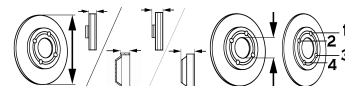

P/N

A-CLASS (W168)

A 140 (60kW), A 160 CDI (44kW), A 160 CDI (55kW)	07/97-08/04	●	BS-5260	S	260	12	40.5	67	5/6
A 190 (92kW)	03/99-08/04	●	BS-7410	V	276	22	35.5	67	5/6
A 210 (103kW)	03/02-08/04	●	BS-7832	VP	276	22	35.5	67	5/6
A 160 (75kW), A 170 CDI (70kW), A 190 (92kW) {03/2001 →}	07/97-08/04	●	BS-7810	S	258	8	55.2	67	5/6
A 210 (103kW)	03/02-08/04	●	BS-7810	S	258	8	55.2	67	5/6

A-CLASS (W169)

A 150 (70kW), A 160 (70kW), A 160 CDI (60kW)	09/04-06/12	●	BS-7820	C S	276	12	44.6	67	5/6
A 150 (70kW), A 160 CDI (60kW), A 170 (85kW), A 180 CDI (80kW), A 200 (100kW), A 200 CDI (103kW)	09/04-06/12	●	BS-7808	C V	276	22	44.5	67	5/6
A 200 CDI (100kW), A 200 CDI (103kW), A 200 TURBO (142kW), E-CELL (50kW) {→ 05/2012}	09/04-06/12	●	BS-7814	C V	288	25	44.5	67	5/6
A 150 (70kW), A 160 (70kW), A 160 CDI (60kW), A 170 (85kW), A 180 (85kW), A 180 CDI (80kW), A 200 (100kW), A 200 CDI (103kW), A 200 TURBO (142kW), E-CELL (50kW)	09/04-06/12	●	BS-7812	C S	258	8	57.2	67	5/6

A-CLASS (W176)