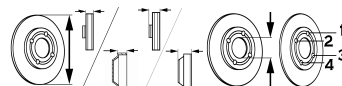

P/N

SPRINTER 3-t Box (903)

308 CDI (60kW), 311 CDI (80kW), 312 D 2.9 4x4 (90kW), 313 CDI (95kW), 314 (105kW), 314 NGT (92kW), 316 CDI (115kW) {→ 12/2001}	02/95-05/06	●	BS-5660	S	272	16	96.5	85	5/7
308 CDI (60kW), 311 CDI (80kW), 312 D 2.9 4x4 (90kW), 313 CDI (95kW), 314 (105kW), 314 NGT (92kW), 316 CDI (115kW) {→ 12/2001}	02/95-05/06	●	BS-5650	S	258	12	96.6	85.1	5/6
308 CDI (60kW), 311 CDI (80kW), 312 D 2.9 4x4 (90kW), 313 CDI (95kW), 314 (105kW), 314 NGT (92kW), 316 CDI (115kW) {01/2002 →}	02/95-05/06	●	BS-7020	S	258	12	96.5	85	5/6
308 CDI (60kW), 311 CDI (80kW), 312 D 2.9 4x4 (90kW), 313 CDI (95kW), 314 (105kW), 314 NGT (92kW), 316 CDI (115kW) {01/2002 →}	02/95-05/06	●	BS-7030	S	272	16	96.5	85	5/7
308 D 2.3 (58kW), 308 D 2.3 (60kW), 310 D 2.9 (75kW), 311 CDI 4x4 (80kW), 312 D 2.9 (90kW), 313 CDI 4x4 (95kW), 314 4x4 (105kW), 316 CDI 4x4 (115kW)	02/95-05/06	●	BS-5660	S	272	16	96.5	85	5/7
308 D 2.3 (58kW), 308 D 2.3 (60kW), 310 D 2.9 (75kW), 311 CDI 4x4 (80kW), 312 D 2.9 (90kW), 313 CDI 4x4 (95kW), 314 4x4 (105kW), 316 CDI 4x4 (115kW)	02/95-05/06	●	BS-7030	S	272	16	96.5	85	5/7
308 D 2.3 (58kW), 308 D 2.3 (60kW), 310 D 2.9 (75kW), 311 CDI 4x4 (80kW), 312 D 2.9 (90kW), 313 CDI 4x4 (95kW), 316 CDI 4x4 (115kW)	02/95-05/06	●	BS-5650	S	258	12	96.6	85.1	5/6
308 D 2.3 (58kW), 308 D 2.3 (60kW), 310 D 2.9 (75kW), 312 D 2.9 (90kW), 314 (105kW) {01/1996 →}	02/95-05/06	●	BS-6580	V	285	22	93	120	6/6
311 CDI 4x4 (80kW), 313 CDI 4x4 (95kW), 314 4x4 (105kW), 316 CDI 4x4 (115kW)	08/02-05/06	●	BS-7020	S	258	12	96.5	85	5/6

SPRINTER 3-t Platform/Chassis (903)