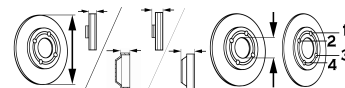

P/N

ULYSSE (179AX)

2.2 D Multijet (125kW), 3.0 V6 (150kW) {→ 01/2011}	08/02-06/11	●	●	BS-6860	V	310	32	43.5	59	5/10
All Models	08/02-06/11		●	BS-8120	S	272	12	28	59	5/6

ULYSSE (220)

1.8 (73kW)	05/97-08/02	●	●	BS-4421	V	257.5	20	40.5	59	5/6
1.8 (73kW), 2.0 Turbo (108kW) {→ 12/1998}	06/94-08/02	●	●	BS-3051	V	281	26	43.6	59	5/6
1.9 TD (66kW), 2.0 (89kW) {→ 12/2000}	06/94-08/02	●	●	BS-3051	V	281	26	43.6	59	5/6
2.0 16V (100kW), 2.0 JTD (80kW) {→ 07/2002}	10/99-08/02	●	●	BS-3051	V	281	26	43.6	59	5/6
2.0 16V (97kW) {01/1999 →}	05/98-09/00	●	●	BS-3051	V	281	26	43.6	59	5/6
2.0 JTD 16V (80kW) {10/1999 → 07/2002}	05/99-08/02	●	●	BS-3051	V	281	26	43.6	59	5/6
2.1 TD (80kW)	03/96-10/99	●	●	BS-3051	V	281	26	43.6	59	5/6
1.8 (73kW) {ABS; → 12/1998}	05/97-08/02		●	BS-5020	S	295	10	56	59	5/7
1.9 TD (66kW), 2.0 (89kW) {ABS; → 12/2000}	06/94-08/02		●	BS-5020	S	295	10	56	59	5/7
2.0 16V (100kW) {→ 07/2002}	09/00-08/02		●	BS-5020	S	295	10	56	59	5/7
2.0 16V (97kW) {01/1999 →}	05/98-09/00		●	BS-5020	S	295	10	56	59	5/7
2.0 JTD (80kW) {ABS; → 07/2002}	10/99-08/02		●	BS-5020	S	295	10	56	59	5/7
2.0 Turbo (108kW) {→ 12/1998}	06/94-08/02		●	BS-5020	S	295	10	56	59	5/7
2.1 TD (80kW) {ABS}	03/96-10/99		●	BS-5020	S	295	10	56	59	5/7

UNO (146A/E)