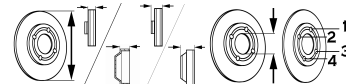

P/N

NOVAVAN

1.4 (55kW)	11/90-03/93	●	BT-0120		228	36	83.5		4/4

OMEGA (B)

2.0 (85kW), 2.0 16V (100kW)	03/94-09/99	●	BS-4900	V	286	24	58.3	70	5/6
2.0 (85kW), 2.0 16V (100kW) {ch.W1000001→}	03/94-09/99	●	BS-3390	V	296	28	58.3	70	5/6
2.2 16V (106kW), 2.2 DTI 16V (88kW), 2.5 DTI 24V (110kW), 2.6 V6 (132kW), 3.2 V6 (160kW) {→ 12/2003}	01/94-07/03	●	BS-3390	V	296	28	58.3	70	5/6
2.5 TD (96kW), 2.5 V6 (125kW)	03/94-07/01	●	BS-3390	V	296	28	58.3	70	5/6
3.0 V6 (155kW) {→ 12/2001}	04/94-07/00	●	BS-3390	V	296	28	58.3	70	5/6
2.0 (85kW), 2.0 16V (100kW)	03/94-09/99	●	BS-7920	V	286	20	67	65.5	5/7
2.0 DTI 16V (74kW) {→ 08/2000}	01/98-09/00	●	BS-7920	V	286	20	67	65.5	5/7
2.2 16V (106kW) {ch.11000001→ 08/2003}	01/94-06/03	●	BS-7920	V	286	20	67	65.5	5/7
2.2 DTI 16V (88kW), 2.5 DTI 24V (110kW), 2.6 V6 (132kW), 3.2 V6 (160kW) {→ 08/2003}	08/00-07/03	●	BS-7920	V	286	20	67	65.5	5/7
2.5 TD (96kW), 2.5 V6 (125kW) {ch.11000001→}	03/94-07/01	●	BS-7920	V	286	20	67	65.5	5/7
3.0 V6 (155kW) {ch.11000001→ 01/2001}	04/94-07/00	●	BS-7920	V	286	20	67	65.5	5/7
All Models {ch.→Y1999999}	01/94-07/03	●	BS-4880	S	286	12	67	65.5	5/7

OMEGA (B) Estate

2.0 (85kW), 2.0 16V (100kW)	03/94-02/01	●	BS-4900	V	286	24	58.3	70	5/6
2.0 (85kW), 2.0 16V (100kW) {ch.W1000001→}	03/94-02/01	●	BS-3390	V	296	28	58.3	70	5/6
2.2 16V (106kW), 2.2 DTI 16V (88kW), 2.5 DTI 24V (110kW), 2.6 V6 (132kW), 3.2 V6 (160kW) {→ 12/2003}	02/94-06/03	●	BS-3390	V	296	28	58.3	70	5/6
2.5 TD (96kW), 2.5 V6 (125kW)	03/94-07/01	●	BS-3390	V	296	28	58.3	70	5/6
3.0 V6 (155kW) {→ 12/2001}	07/94-07/00	●	BS-3390	V	296	28	58.3	70	5/6
2.0 (85kW)	03/94-09/99	●	BS-7920	V	286	20	67	65.5	5/7
2.0 16V (100kW) {→ 09/1999}	03/94-02/01	●	BS-7920	V	286	20	67	65.5	5/7
2.0 DTI 16V (74kW) {→ 08/2000}	01/98-09/00	●	BS-7920	V	286	20	67	65.5	5/7
2.2 16V (106kW) {ch.11000001→ 08/2003}	02/94-06/03	●	BS-7920	V	286	20	67	65.5	5/7
2.2 DTI 16V (88kW), 2.5 DTI 24V (110kW), 2.6 V6 (132kW), 3.2 V6 (160kW) {→ 08/2003}	08/00-06/03	●	BS-7920	V	286	20	67	65.5	5/7
2.5 TD (96kW), 2.5 V6 (125kW) {ch.11000001→}	03/94-07/01	●	BS-7920	V	286	20	67	65.5	5/7
3.0 V6 (155kW) {ch.11000001→ 01/2001}	07/94-07/00	●	BS-7920	V	286	20	67	65.5	5/7
All Models {ch.→Y1999999}	02/94-06/03	●	BS-4880	S	286	12	67	65.5	5/7

RASCAL Bus

All Models	07/86-08/93	●	BS-0140	S	215	10	33	86	4/4

RASCAL Pickup

All Models	07/86-08/93	●	BS-0140	S	215	10	33	86	4/4

SENATOR Mk II (B)

2.5 i (103kW) {ch.→L1999999; 09/1990 →}	09/87-10/90	●	BS-3000	V	280	24	58.4	70	5/6
2.6 i (110kW) {ch.→L1999999}	09/90-09/93	●	BS-3000	V	280	24	58.4	70	5/6
3.0 (115kW), 3.0 (130kW), 3.0 i CAT (130kW)	09/87-09/93	●	BS-3000	V	280	24	58.4	70	5/6
3.0 24V (150kW)	09/89-09/93	●	BS-3390	V	296	28	58.3	70	5/6
2.5 i (103kW), 2.6 i (110kW), 3.0 (115kW), 3.0 (130kW), 3.0 24V (150kW), 3.0 i CAT (130kW)	09/87-09/93	●	BS-2490	S	270	10	67	65.5	5/7

SIGNUM