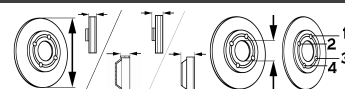

P/N

FIESTA Mk IV (JA_, JB_)

1.6 16V Sport (76kW), 1.8 DI (55kW) {ABS}	02/00-01/02	●	BS-0960	V	240	20	43	63.6	4/5
1.8 D (44kW) {11/1995 →}	08/95-04/00	●	BS-4270	S	240	12	43	63.6	4/4
1.25 i 16V (55kW), 1.3 i (37kW), 1.3 i (44kW), 1.4 i 16V (66kW), 1.8 D (44kW) {ABS; 02/2000 →; without ABS sensor ring, without wheel bearing}	08/95-01/02	●	BT-1370		216	44	76	50.3	
1.25 i 16V (55kW), 1.3 i (37kW), 1.3 i (44kW), 1.8 D (44kW) {ABS; 01/1996 → 01/2000; without ABS sensor ring, without wheel bearing}	08/95-01/02	●	BT-1370		216	44	76	50.3	
1.4 i 16V (66kW) {ABS; → 01/2000; without ABS sensor ring, without wheel bearing}	04/96-01/02	●	BT-1370		216	44	76	50.3	
1.6 16V Sport (76kW), 1.8 DI (55kW) {ABS; without ABS sensor ring, without wheel bearing}	02/00-01/02	●	BT-1370		216	44	76	50.3	

COURIER Box (J5_, J3_)

1.3 (44kW) {ABS; 02/2000 → 12/2002}	02/96-	●	BS-0960	V	240	20	43	63.6	4/5
1.3 (44kW), 1.8 D (44kW) {ABS; 02/2000 → 12/2002}	02/96-04/02	●	BS-5750	V	258	22	43.4	63.6	4/4
1.4 i (66kW)	04/96-10/99	●	BS-0960	V	240	20	43	63.6	4/5
1.8 D (44kW) {→ 01/2000}	02/96-04/02	●	BS-0960	V	240	20	43	63.6	4/5
1.8 DI (55kW) {ABS; → 12/2002}	09/00-08/03	●	BS-5750	V	258	22	43.4	63.6	4/4
1.8 DI (55kW) {ABS; → 12/2002}	09/00-08/03	●	BS-0960	V	240	20	43	63.6	4/5
1.8 DI (55kW) {ABS; → 03/2002; without ABS sensor ring, without wheel bearing}	09/00-08/03	●	BT-1370		216	44	76	50.3	

COURIER Box (JV_)

D 1.8 (44kW)	05/98-04/02	●	BS-0960	V	240	20	43	63.6	4/5
D 1.8 (44kW) {ABS; 02/2000 → 03/2002}	05/98-04/02	●	BS-5750	V	258	22	43.4	63.6	4/4

FIESTA V (JH_, JD_)

1.25 16V (51kW), 1.25 16V (55kW), 1.6 TDCi (66kW)	05/02-06/08	●	BS-5750	V	258	22	43.4	63.6	4/4
1.3 (44kW), 1.3 (51kW), 1.4 16V (59kW), 1.4 TDCi (50kW), 1.6 16V (74kW) {04/2002 →}	11/01-06/08	●	BS-5750	V	258	22	43.4	63.6	4/4
ST150 (110kW)	03/05-06/08	●	BS-1550	S	253	10	33	63.6	4/4

FIESTA V Van

1.3 (51kW), 1.4 TDCi (50kW) {→ 08/2008}	10/03-12/10	●	BS-5750	V	258	22	43.4	63.6	4/4

FIESTA VI

1.25 (44kW), 1.25 (60kW), 1.4 (71kW), 1.4 TDCi (50kW), 1.4 TDCi (51kW), 1.6 TDCi (55kW), 1.6 TDCi (66kW), 1.6 TDCi (70kW), 1.6 Ti (88kW), 1.6 Ti (99kW)	06/08-	●	BS-9060	V	258	23	44	63.5	4/5
1.4 LPG (71kW) {06/2009 →}	01/09-	●	BS-9060	V	258	23	44	63.5	4/5
1.6 ST (134kW)	03/13-	●	BS-9216	V	278	23	44	63.5	4/4

FIESTA VI Van

1.25 (60kW), 1.4 TDCi (50kW), 1.4 TDCi (51kW), 1.6 TDCi (66kW), 1.6 TDCi (70kW)	01/09-	●	BS-9060	V	258	23	44	63.5	4/5
1.6 ST (134kW)	03/13-	●	BS-9216	V	278	23	44	63.5	4/4

FOCUS (DAW, DBW)