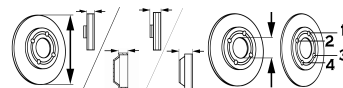

P/N

GOLF VI (5K1)

1.2 TSI (77kW), 1.4 (59kW), 1.4 TSI (118kW), 1.4 TSI (90kW), 1.6 (75kW), 1.6 BiFuel (75kW), 1.6 TDI (77kW), 2.0 GTi (155kW), 2.0 R 4motion (199kW), 2.0 TDI (103kW), 2.0 TDI (125kW), 2.0 TDI (81kW), 2.0 TDI 4motion (103kW) {for PR: 1KF, 1KV, 1KY, 1KZ}	10/08-05/13	●	BS-8038	C S	286	12	48.7	65	5/10
2.0 R 4motion (188kW), 2.0 R 4motion (195kW), 2.0 R 4motion (199kW), 2.0 TDI 4motion (103kW) {for PR: 1KW, 2EL}	05/09-11/13	●	BS-8044	C V	310	22	48.5	65	5/10
2.0 R 4motion (188kW), 2.0 R 4motion (199kW) {for PR: 1KF}	11/09-11/13	●	BS-7518	C S	256	12	48.3	65	5/10

GOLF VI Convertible (517)