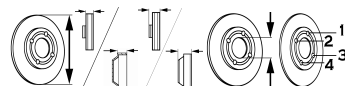

P/N

RANGE ROVER Mk III (LM)

4.4 (220kW), 4.4 (225kW) {ch.→5A999999}	08/04-08/12	●	BS-8370	S	354	12	75	79	5/7
4.4 TD V8 (230kW), 5.0 V8 (375kW)	09/09-08/12	●	BS-8696	V	365	20	72.3	78.8	5/7
5.0 V8 (276kW)	09/09-08/12	●	BS-8400	V	354	20	74.8	79	5/7

RANGE ROVER IV (LG)

3.0 TD (183kW), 3.0 TD (190kW)	08/12-	●	BS-7732	V	344	30	76	79	5/6

RANGE ROVER SPORT (LS)

2.7 TDVM (140kW)	02/05-03/13	●	BS-7738	V	317	30	62	79	5/6
2.7 TDVM (140kW), 4.4 (220kW) {Ø [in]: 18, 19}	02/05-03/13	●	BS-8170	V	360	30	62	79	5/6
3.0 TD (180kW), 3.0 TD (183kW), 3.0 TD (188kW), 3.0 TD V6 (155kW), 5.0 V8 (276kW), 5.0 V8 (375kW) {ch.→AA215622}	07/09-03/13	●	BS-8170	V	360	30	62	79	5/6
3.6 TD 8 (200kW), 4.2 (287kW), 4.2 (291kW)	02/05-03/13	●	BS-8170	V	360	30	62	79	5/6
4.4 (220kW)	02/05-03/13	●	BS-8142	V	337.4	30	61.9	79	5/6
5.0 (372kW) {ch.→AA215622; 01/2010 →}	04/09-03/13	●	BS-8170	V	360	30	62	79	5/6
5.0 V8 (276kW), 5.0 V8 (375kW)	07/09-03/13	●	BS-9118	V	380	34	62	79	5/6
2.7 TDVM (140kW)	02/05-03/13	●	BS-7734	V	325	20	59.7	79	5/7
3.6 TD 8 (200kW), 4.2 (287kW), 4.4 (220kW)	02/05-03/13	●	BS-8430	V	350	20	59.4	79	5/7
5.0 (372kW), 5.0 V8 (276kW), 5.0 V8 (375kW)	04/09-03/13	●	BS-9114	V	365	20	59	79	5/7

RANGE ROVER SPORT (LW)

3.0 TD 4x4 (155kW), 3.0 TD 4x4 (183kW), 3.0 TD 4x4 (190kW), 3.0 TD 4x4 (215kW), 5.0 V8 4x4 (375kW) {ch.→AA215622}	04/13-	●	BS-8170	V	360	30	62	79	5/6