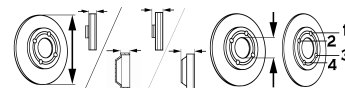

P/N

BORA (1J2)