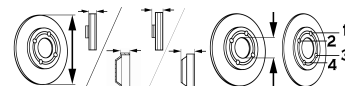

P/N

3 Touring (E91)

316 i (90kW), 318 d (100kW), 318 d (105kW), 318 i (100kW), 318 i (105kW), 320 d (130kW), 320 i (125kW) {→ 09/2009}	07/07-06/12	●	BS-7630	C V	300	20	66	75	5/6
318 d (100kW), 318 d (105kW), 318 i (100kW), 318 i (105kW), 320 d (130kW), 320 i (125kW) {10/2009 → 05/2012}	07/07-06/12	●	BS-7614	C V	300	20	66	75	5/6
318 d (90kW), 318 i (95kW), 320 d (110kW), 320 d (120kW), 320 i (110kW) {→ 08/2007}	09/05-06/12	●	BS-7630	C V	300	20	66	75	5/6
320 d (110kW), 320 d (120kW), 330 i (190kW), 330 xi (190kW) {→ 08/2007}	09/05-06/12	●	BS-7588	C V	336	22	67.1	75	5/6
320 d (130kW), 320 d (135kW), 320 d xDrive (120kW), 320 d xDrive (135kW), 320 xd (130kW), 320d xDrive (130kW), 325 d (145kW), 325 d (150kW), 325 i xDrive (160kW), 325 xi (160kW), 330 d (170kW), 330 d (180kW), 330 i (200kW), 330 xd (170kW), 330 xd (180kW), 330 xi (200kW), 335 d (210kW), 335 i (225kW), 335 i xDrive (225kW), 335 xi (225kW)	09/05-06/12	●	BS-7588	C V	336	22	67.1	75	5/6
320 d xDrive (120kW), 320 d xDrive (135kW), 320 xd (130kW), 320d xDrive (130kW) {→ 05/2012}	09/07-06/12	●	BS-7630	C V	300	20	66	75	5/6
325 i (155kW), 325 i xDrive (160kW), 325 xi (160kW) {→ 05/2012;	09/05-06/12	●	BS-7630	C V	300	20	66	75	5/6
325 i (160kW) {→ 09/2009;	09/05-06/12	●	BS-7630	C V	300	20	66	75	5/6
325 i (160kW) {10/2009 → 05/2012;	09/05-06/12	●	BS-7614	C V	300	20	66	75	5/6
325 i (160kW) {	09/05-06/12	●	BS-7588	C V	336	22	67.1	75	5/6
325 xi (160kW) {03/2007 → 08/2007;	09/05-06/12	●	BS-7588	C V	336	22	67.1	75	5/6

3 (F30, F35, F80)

316 d (85kW), 318 d (100kW), 318 d (105kW), 318 d (110kW), 318 d xDrive (110kW), 318 i (100kW), 320 d (140kW), 320 d xDrive (140kW), 320 i (135kW), 320 i xDrive (135kW) {for vehicles without Performance brakes}	02/12-	●	BS-9200	V	300	22	73	79	5/6
316 i (100kW) {for vehicles without Performance brakes; 11/2012 →}	10/12-	●	BS-9200	V	300	22	73	79	5/6
318d xDrive (105kW) {for vehicles without Performance brakes; 05/2013 →}	11/12-	●	BS-9200	V	300	22	73	79	5/6
320 d (120kW), 320 i xDrive (135kW) {for vehicles without Performance brakes; 02/2012 →}	10/11-	●	BS-9200	V	300	22	73	79	5/6
320 d (135kW) {for vehicles without sports package}	10/11-07/15	●	BS-8208	C V	312	24	73.5	79	5/6
320 i xDrive (135kW) {for vehicles with quick start system}	11/11-	●	BS-8208	C V	312	24	73.5	79	5/6
320i (125kW) {11/2012 →}	02/12-	●	BS-9200	V	300	22	73	79	5/6
316 i (100kW), 320 d xDrive (147kW), 320 i (135kW), 325 d (155kW), 325d (160kW), 330 i (185kW), 330 i xDrive (185kW) {for vehicles with sports package}	10/11-	●	BS-9210	V	300	20	66,2	75	5/6
318d xDrive (105kW), 320 d xDrive (120kW), 320 d xDrive (135kW), 320 i xDrive (135kW), 328 i (180kW), 328 i xDrive (180kW) {for vehicles without sports package}	10/11-07/15	●	BS-9210	V	300	20	66,2	75	5/6
330d (190kW), 330d xDrive (190kW), 335 i (225kW), 335 i (240kW), 335 i (250kW), 335 i xDrive (225kW), 335 i xDrive (240kW), 335 i xDrive (250kW), ActiveHybrid (225kW), ActiveHybrid (250kW) {for vehicles without Performance brakes}	10/11-07/13	●	BS-9236	V	330	20	66	75	05/06
340 i (240kW), 340 i xDrive (240kW)	07/15-	●	BS-9236	V	330	20	66	75	05/06