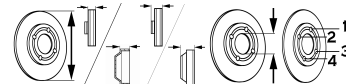

P/N

VECTRA (B) Hatchback

2.2 DTI 16V (92kW) {09/2000 →}	08/95-10/01	●	BS-4870	C	S	286	10	69.3	65	5/7
2.2 i 16V (108kW), 2.6 i V6 (125kW) {→ 04/2002}	09/00-07/03	●	BS-4870	C	S	286	10	69.3	65	5/7

VECTRA (B) Estate

1.6 i (55kW), 1.6 i 16V (74kW), 1.8 i 16V (85kW), 1.8 i 16V (92kW) {ch.→W7999999}	11/96-03/02	●	BS-1780	V		256	24	41	60	4/7
1.6 i (55kW), 1.6 i 16V (74kW), 1.8 i 16V (92kW) {ch.X1000001→ 04/2002}	11/96-03/02	●	BS-4940	C	V	288	25	42	70	5/8
1.7 TD (60kW) {→ 11/1996}	11/96-12/97	●	BS-1780	V		256	24	41	60	4/7
1.8 i 16V (85kW), 2.0 DI 16V (60kW), 2.0 DTI 16V (74kW) {ch.X1000001→}	08/95-10/01	●	BS-4940	C	V	288	25	42	70	5/8
2.0 DI 16V (60kW) {ch.→W7999999; 11/1996 →}	08/95-10/01	●	BS-1780	V		256	24	41	60	4/7
2.0 DTI 16V (74kW) {ch.→W7999999; 06/1997 →}	08/95-10/01	●	BS-1780	V		256	24	41	60	4/7
2.0 i 16V (100kW), 2.5 i GSi (143kW), 2.5 i V6 (125kW), 2.6 i V6 (125kW)	10/95-03/02	●	BS-4940	C	V	288	25	42	70	5/8
2.2 DTI 16V (92kW), 2.2 i 16V (108kW) {09/2000 →}	08/95-10/01	●	BS-4940	C	V	288	25	42	70	5/8
1.6 i 16V (74kW), 1.8 i 16V (85kW), 1.8 i 16V (92kW) {ch.→W7999999}	11/96-03/02	●	BS-4540	S		270	10	69	57	4/7
1.6 i 16V (74kW), 1.8 i 16V (92kW) {ch.X1000001→ 04/2002}	11/96-03/02	●	BS-4870	C	S	286	10	69.3	65	5/7
1.7 TD (60kW) {→ 11/1996}	11/96-12/97	●	BS-4540	S		270	10	69	57	4/7
1.8 i 16V (85kW), 2.0 DI 16V (60kW), 2.0 DTI 16V (74kW) {ch.X1000001→}	08/95-10/01	●	BS-4870	C	S	286	10	69.3	65	5/7
2.0 DI 16V (60kW) {ch.→W7999999; 11/1996 →}	08/95-10/01	●	BS-4540	S		270	10	69	57	4/7
2.0 DTI 16V (74kW) {ch.→W7999999; 06/1997 →}	08/95-10/01	●	BS-4540	S		270	10	69	57	4/7
2.0 i 16V (100kW), 2.5 i GSi (143kW), 2.5 i V6 (125kW), 2.6 i V6 (125kW)	10/95-03/02	●	BS-4870	C	S	286	10	69.3	65	5/7
2.2 DTI 16V (92kW), 2.2 i 16V (108kW) {09/2000 →}	08/95-10/01	●	BS-4870	C	S	286	10	69.3	65	5/7

VECTRA Mk II (C)

1.8 (103kW), 1.8 16V (90kW), 1.8 16V Dualfuel (90kW), 1.9 CDTI 16V (110kW), 2.0 DTI 16V (74kW), 2.2 DTI 16V (92kW)	04/02-10/08	●	BS-7908	C	V	285	25	42	70	5/8
1.8 (103kW), 1.8 16V (90kW), 1.8 16V Dualfuel (90kW), 2.0 16V Turbo (129kW), 2.2 DTI 16V (92kW)	01/00-10/08	●	BS-7918	C	V	302	28	45	70	5/8
1.9 CDTI (88kW) {04/2004 →}	04/02-09/08	●	BS-7908	C	V	285	25	42	70	5/8
2.2 16V (108kW) {04/2002 →}	01/02-10/08	●	BS-7908	C	V	285	25	42	70	5/8
2.2 16V (108kW) {04/2002 →}	01/02-10/08	●	BS-7918	C	V	302	28	45	70	5/8
2.2 direct (114kW) {10/2003 →}	01/02-10/08	●	BS-7918	C	V	302	28	45	70	5/8
2.2 direct (114kW) {10/2003 →}	01/02-10/08	●	BS-7908	C	V	285	25	42	70	5/8
2.8 V6 Turbo (188kW) {ch.61000001→}	08/05-07/08	●	BS-9076	V		345	30	45.3	70	5/8
3.0 V6 CDTI (130kW), 3.2 V6 (155kW) {ch.31070293→; ch.→38047797}	06/03-07/08	●	BS-7918	C	V	302	28	45	70	5/8
3.0 V6 CDTI (130kW), 3.2 V6 (155kW) {ch.31070294, 38047798→}	06/03-07/08	●	BS-7912	C	V	314	28	45.2	70	5/8
All Models	01/00-10/08	●	BS-7914	C	S	278	12	41.5	65.5	5/8
All Models	01/00-10/08	●	BS-7916	C	V	292	20	41.5	65.5	5/8

VECTRA Mk II (C) Estate