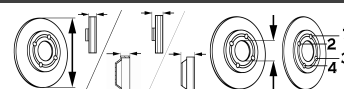

P/N

9-3X

2.0 T BioPower XWD (162kW) {→ 06/2012; ● [in]: 15}	01/11-	●	BS-7914	C S	278	12	41.5	65.5	5/8
2.0 T BioPower XWD (162kW) {→ 06/2012}	01/11-	●	BS-7916	C V	292	20	41.5	65.5	5/8

9-5 (YS3E)

1.9 TiD (110kW), 2.0 (136kW), 2.0 t (110kW), 2.0 t BioPower (110kW), 2.2 TiD (88kW), 2.3 t (125kW), 2.3 t (136kW), 2.3 t BioPower (136kW), 2.3 t BioPower (152kW), 2.3 Turbo (134kW), 2.3 Turbo (162kW), 3.0 V6t (147kW) {→ 02/2010; ● [in]: 15}	09/97-12/09	●	BS-4940	C V	288	25	42	70	5/8
2.0 T (129kW) {07/2000 → 02/2010; ● [in]: 15}	10/98-	●	BS-4940	C V	288	25	42	70	5/8
2.0 T Biopower (132kW) {06/2006 → 02/2010; ● [in]: 15}	09/05-12/09	●	BS-4940	C V	288	25	42	70	5/8
2.0 Turbo SE (141kW) {● [in]: 15}	10/98-07/00	●	BS-4940	C V	288	25	42	70	5/8
2.3 Turbo (162kW) {ch.43510123 → 02/2010; ● [in]: 15}	07/03-12/09	●	BS-4940	C V	288	25	42	70	5/8
1.9 TiD (110kW), 2.0 (136kW), 2.0 t BioPower (110kW), 2.2 TiD (88kW), 2.3 t (136kW), 2.3 t BioPower (136kW), 2.3 t BioPower (152kW), 2.3 Turbo (134kW), 2.3 Turbo (162kW) {→ 02/2010}	07/00-12/09	●	BS-7970	C S	286	10	69	65.5	5/7
2.0 t (110kW), 2.0 T (129kW), 2.0 Turbo SE (141kW), 2.3 t (125kW), 3.0 V6t (147kW) {ch.→X3025751}	09/97-12/09	●	BS-4870	C S	286	10	69.3	65	5/7
2.0 t (110kW), 2.3 t (125kW) {ch.X3025752 → 02/2010}	09/97-12/09	●	BS-7970	C S	286	10	69	65.5	5/7
2.0 T Biopower (132kW) {06/2006 → 02/2010}	09/05-12/09	●	BS-7970	C S	286	10	69	65.5	5/7
2.0 Turbo SE (141kW) {ch.X3025752 →}	10/98-07/00	●	BS-7970	C S	286	10	69	65.5	5/7
2.3 (224kW), 2.3 Turbo (188kW), 2.3 Turbo (191kW) {→ 02/2010}	06/03-12/09	●	BS-8402	C V	300	20	69	65.6	5/7
2.3 Turbo (169kW)	10/99-09/01	●	BS-7970	C S	286	10	69	65.5	5/7
2.3 Turbo (184kW), 3.0 TiD (130kW) {→ 12/2001}	07/01-12/09	●	BS-7970	C S	286	10	69	65.5	5/7
2.3 Turbo (184kW), 3.0 TiD (130kW), 3.0 V6t (147kW) {01/2002 → 02/2010}	01/98-12/09	●	BS-8402	C V	300	20	69	65.6	5/7
3.0 V6t (147kW) {ch.X3025752 → 12/2001}	01/98-12/09	●	BS-7970	C S	286	10	69	65.5	5/7

9-5 Estate (YS3E)