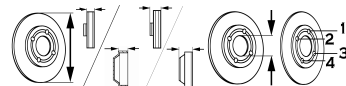

OPTIMAL®

DAEWOO

P/N

TACUMA (KLAU)

1.6 (77kW), 1.8 (66kW) {→ 02/2005}	09/00-	•	BS-8130	V	256	24	47	60	4/7
1.8 (67kW), 1.8 (72kW), 1.8 (74kW), 2.0 (89kW), 2.0 (94kW)	09/00-	•	BS-8130	V	256	24	47	60	4/7