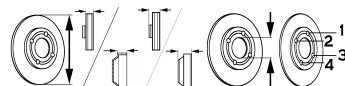

P/N

LANCER Mk IV (C6_A, C7_A)

1.8 GTi 16V (100kW)	11/89-05/92	●	BS-3900	S	265	10	49.2	90	4/6
1.8 GTi 16V (103kW) {→ 10/1992}	06/92-12/93	●	BS-3900	S	265	10	49.2	90	4/6
2.0 D (50kW) {ABS}	06/92-07/93	●	BS-8558	S	236	10	41	64	4/6
2.0 D (50kW) {ABS}	06/92-07/93	●	BT-1590		241	42,5	63.8	64	4/6

LANCER Mk IV Saloon (C6_A)

1.3 (44kW), 1.3 (51kW), 1.5 (62kW), 1.5 12V (66kW) {→ 05/1990}	04/88-05/92	●	BS-3880	S	243	13	34	86	4/4
1.3 (44kW), 1.3 (51kW), 1.5 (62kW), 1.5 12V (66kW) {→ 05/1990}	04/88-05/92	●	BS-3890	V	242	18	34	86	4/4
1.3 (44kW), 1.3 (51kW), 1.5 (62kW), 1.5 12V (66kW) {06/1990 →}	04/88-05/92	●	BS-6980	S	234	13	34	86	4/4
1.3 (44kW), 1.3 (51kW), 1.5 (62kW), 1.5 12V (66kW), 1.8 GLX Diesel (44kW) {06/1990 →}	04/88-05/92	●	BS-6090	V	236	18	34	86	4/4
1.3 12V (55kW)	07/90-06/92	●	BS-6980	S	234	13	34	86	4/4
1.3 12V (55kW)	07/90-06/92	●	BS-6090	V	236	18	34	86	4/4

LANCER Mk V (CB/D_A)

1.3 (55kW) {→ 12/1995}	06/92-12/96	●	BS-6700	S	234	13	45	64	4/6
1.3 (55kW), 1.6 (66kW) {→ 04/1996}	06/92-12/96	●	BS-5570	V	236	18	45	64	4/6
1.6 16V (83kW), 1.6 16V 4WD (83kW), 2.0 Diesel (50kW) {→ 12/1995}	06/92-12/96	●	BS-5570	V	236	18	45	64	4/6
1.8 16V (103kW) {08/1993 →}	06/92-12/93	●	BS-8656	V	256	24	45.4	64	4/6
1.6 (66kW), 1.6 16V (83kW), 2.0 Diesel (50kW) {→ 04/1996}	06/92-12/96	●	BT-1590		241	42,5	63.8	64	4/6
1.6 (66kW), 1.6 16V (83kW), 2.0 Diesel (50kW) {→ 04/1996}	06/92-12/96	●	BS-8558	S	236	10	41	64	4/6
1.6 16V 4WD (83kW) {→ 11/1993}	06/92-12/96	●	BS-8558	S	236	10	41	64	4/6
2.0 EVO II (192kW), 2.0 EVO III (198kW)	01/94-07/96	●	BS-8924	V	282	20	60.6	88.5	5/8

LANCER Mk V Estate (CB_W, CD_W)

1.6 16V (83kW) {→ 12/2002}	12/92-10/03	●	BS-5570	V	236	18	45	64	4/6
1.6 16V 4WD (83kW)	12/92-10/03	●	BS-3941	V	256	24	45.5	69	4/6
2.0 D (50kW) {→ 12/1997}	12/92-10/03	●	BS-5570	V	236	18	45	64	4/6
2.0 D (65kW) {→ 09/1996}	03/95-10/03	●	BS-5570	V	236	18	45	64	4/6
1.6 16V (83kW), 2.0 D (50kW) {ABS; → 09/1996}	12/92-10/03	●	BS-8558	S	236	10	41	64	4/6
1.6 16V (83kW), 2.0 D (50kW) {ABS; → 09/1996}	12/92-10/03	●	BT-1590		241	42,5	63.8	64	4/6

LANCER SPORTBACK (CX_A)

1.5 (80kW), 1.5 Bifuel (80kW), 1.6 (86kW), 1.8 (105kW), 1.8 (103kW), 1.8 Bifuel (105kW), 1.8 DI-D (110kW), 1.8 DI-D (85kW), 1.8 Flex (103kW), 2.0 DI-D (103kW)	06/08-	●	BS-8596	V	276	26	45.5	69	5/5
2.0 Ralliart (177kW), 2.0 Ralliart (184kW)	10/08-	●	BS-8394	V	294	24	45.6	69	5/7
1.5 (80kW), 1.5 Bifuel (80kW), 1.6 (86kW), 1.8 (105kW), 1.8 (103kW), 1.8 Bifuel (105kW), 1.8 DI-D (110kW), 1.8 DI-D (85kW), 1.8 Flex (103kW), 2.0 DI-D (103kW)	06/08-	●	BS-8598	S	262	10	60.2	80	5/6
2.0 Ralliart (177kW), 2.0 Ralliart (184kW)	10/08-	●	BS-8396	S	302	10	58.6	80	5/8

LANCER Saloon (CY/Z_A)