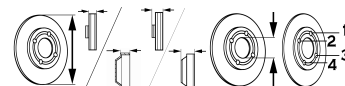

P/N

ASTRA G Convertible (F67)

2.0 16V Turbo (147kW), 2.0 OPC (141kW), 2.2 16V (108kW), 2.2 DTI (92kW) {→ 12/2004}	03/01-10/05	●	BS-5780	C S	263	10	42	65.5	5/6

ASTRA G Estate (F35_)

1.2 16V (48kW)	02/98-09/00	●	BS-7000	S	256	11	41	60	4/7
1.2 16V (48kW) {ABS}	02/98-09/00	●	BS-5720	C V	256	24	41	60	4/7
1.2 16V (55kW) {→ 12/2004}	09/00-07/04	●	BS-7000	S	256	11	41	60	4/7
1.2 16V (55kW) {ABS; → 12/2004}	09/00-07/04	●	BS-5720	C V	256	24	41	60	4/7
1.4 16V (66kW), 1.6 (62kW), 1.6 (76kW), 1.6 16V (74kW), 1.7 CDTI (59kW), 1.7 DTI 16V (55kW), 1.8 16V (92kW), 2.0 DI (60kW) {→ 12/2004}	02/98-07/09	●	BS-5720	C V	256	24	41	60	4/7
1.6 (55kW), 1.6 16V (74kW), 2.0 16V (100kW) {04/1998 →}	02/98-07/04	●	BS-5840	C V	280	25	42	70	5/8
1.6 (55kW), 1.7 TD (50kW), 1.8 16V (85kW)	02/98-09/00	●	BS-5720	C V	256	24	41	60	4/7
1.6 (62kW), 1.6 CNG (71kW), 2.0 DTI 16V (74kW), 2.2 16V (108kW), 2.2 DTI (86kW), 2.2 DTI (92kW)	08/99-07/04	●	BS-5840	C V	280	25	42	70	5/8
1.6 (76kW) {→ 12/2004}	12/02-07/09	●	BS-5840	C V	280	25	42	70	5/8
1.8 16V (85kW), 2.0 DI (60kW) {ABS; 04/1998 →}	02/98-07/04	●	BS-5840	C V	280	25	42	70	5/8
1.8 16V (92kW) {ABS}	09/00-07/04	●	BS-5840	C V	280	25	42	70	5/8
2.0 OPC (141kW)	09/02-07/04	●	BS-7924	C V	308	25	42	70	5/8
1.2 16V (48kW), 1.2 16V (55kW)	02/98-07/04	●	BT-0130		242	52.5	65		4/5
1.2 16V (48kW), 1.2 16V (55kW), 1.4 16V (66kW), 1.6 (55kW), 1.6 (62kW), 1.6 (76kW), 1.6 16V (74kW), 1.7 DTI 16V (55kW), 1.7 TD (50kW)	02/98-07/09	●	BT-0840		265	50	66.4	57	4/5
1.2 16V (48kW), 1.6 16V (74kW), 1.7 TD (50kW) {03/1998 →}	02/98-07/04	●	BS-5700	C S	240	10	42	57	4/5
1.2 16V (55kW), 1.4 (66kW), 1.4 16V (66kW), 1.6 (55kW), 1.6 (62kW), 1.6 (76kW), 1.7 CDTI (59kW), 1.7 DTI 16V (55kW)	02/98-12/09	●	BS-5700	C S	240	10	42	57	4/5
1.6 16V (74kW), 2.0 16V (100kW) {04/1998 →}	02/98-07/04	●	BS-5780	C S	263	10	42	65.5	5/6
1.6 CNG (71kW), 2.0 DTI 16V (74kW), 2.0 OPC (141kW), 2.0 OPC (147kW), 2.2 16V (108kW), 2.2 DTI (86kW), 2.2 DTI (92kW)	08/99-07/04	●	BS-5780	C S	263	10	42	65.5	5/6
1.8 16V (85kW), 2.0 16V (100kW) {ABS; 03/1998 → 08/2000}	02/98-07/04	●	BS-5700	C S	240	10	42	57	4/5
1.8 16V (85kW), 2.0 DI (60kW) {ABS; 04/1998 →}	02/98-07/04	●	BS-5780	C S	263	10	42	65.5	5/6
1.8 16V (92kW) {ABS}	09/00-07/04	●	BS-5780	C S	263	10	42	65.5	5/6
1.8 16V (92kW) {ABS}	09/00-07/04	●	BS-5700	C S	240	10	42	57	4/5
2.0 DI (60kW) {ABS; 03/1998 → 09/2002}	02/98-07/04	●	BS-5700	C S	240	10	42	57	4/5

ASTRA G Hatchback (F48_, F08_)