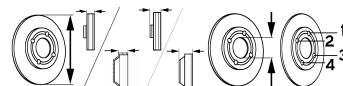

P/N

XM Estate (Y3)

3.0 (123kW) {11/1991 →}	05/89-07/94	●	●	BS-2650	V	276	22	48	71	5/7
2.0 i (79kW), 2.0 i (89kW), 2.0 Turbo (104kW), 2.1 D 12V (60kW), 2.1 TD 12V (80kW), 3.0 V6 (123kW)	11/91-04/94		●	BS-1410	S	251	12	62.5	71.1	5/7

XM (Y4)

2.0 i 16V (97kW), 2.0 Turbo (108kW) {05/1997 →}	05/94-10/00	●		BS-3070	V	283	26	48	71	5/7
2.1 TD 12V (80kW), 2.5 TD (95kW), 3.0 V6 (123kW), 3.0 V6 24V (147kW) {ch.5229→04/1997}	05/94-10/00		●	BS-3070	V	283	26	48	71	5/7
2.0 i 16V (97kW), 2.0 Turbo (108kW), 2.1 D12 VSX (60kW), 2.1 TD 12V (80kW)	05/94-10/00		●	BS-0200	S	223.6	9	62.9	71.1	5/7
2.5 TD (95kW), 3.0 V6 (123kW), 3.0 V6 24V (147kW) {→ 04/1997}	05/94-10/00		●	BS-0200	S	223.6	9	62.9	71.1	5/7

XM Estate (Y4)

2.0 i 16V (97kW), 2.0 Turbo (108kW), 2.1 D12 (60kW), 2.1 TD 12V (80kW)	05/94-10/00	●		BS-3070	V	283	26	48	71	5/7
2.5 TD (95kW), 3.0 V6 (123kW) {→ 04/1997}	05/94-10/00		●	BS-3070	V	283	26	48	71	5/7
2.0 i 16V (97kW), 2.0 Turbo (108kW), 2.1 D12 (60kW), 2.1 TD 12V (80kW)	05/94-10/00		●	BS-1410	S	251	12	62.5	71.1	5/7
2.5 TD (95kW), 3.0 V6 (123kW) {→ 04/1997}	05/94-10/00		●	BS-1410	S	251	12	62.5	71.1	5/7

XSARA (N1)

1.4 HDi (50kW), 1.6 16V (80kW)	09/00-03/05	●		BS-6020	V	266	22	34	66	4/6
1.4 i (55kW), 1.5 D (42kW) {ABS; → 08/2000}	04/97-03/05		●	BS-1310	V	247	20.4	34.3	66	4/6
1.4 i (55kW), 1.5 D (42kW) {ABS; → 08/2000}	04/97-03/05		●	BS-5350	S	247	13	34.2	66	4/6
1.4 i (55kW), 1.9 D (51kW), 2.0 HDi 90 (66kW) {09/2000 →}	04/97-03/05		●	BS-6020	V	266	22	34	66	4/6
1.6 i (65kW), 1.8 D (43kW), 1.8 i (66kW), 1.8 i Aut. (74kW), 1.9 D (50kW), 1.9 D (51kW), 1.9 SD (55kW), 1.9 TD (66kW) {→ 08/2000}	04/97-03/05		●	BS-1310	V	247	20.4	34.3	66	4/6
1.8 i 16V (81kW), 1.8 i Aut. (74kW), 2.0 16V (120kW), 2.0 16V (97kW), 2.0 HDi 90 (66kW) {→ 08/2000}	04/97-03/05		●	BS-2400	V	266	20.5	27.5	66	4/6
2.0 16V (100kW), 2.0 16V (120kW), 2.0 HDi 109 (80kW) {Orga.:09185→}	04/97-03/05		●	BS-6030	V	283	26	34.2	66	4/6
2.0 16V (100kW), 2.0 HDi 109 (80kW) {ch.→09064}	09/00-03/05		●	BS-3060	V	283	22	27.2	66	4/6
2.0 16V (120kW), 2.0 16V (97kW) {ch.→09064; 09/2000 →}	04/97-09/00		●	BS-3060	V	283	22	27.2	66	4/6
1.4 HDi (50kW), 1.4 i (55kW), 1.6 16V (80kW), 1.9 D (51kW), 2.0 16V (100kW), 2.0 HDi 109 (80kW), 2.0 HDi 90 (66kW) {→ 12/2004}	04/97-03/05		●	BS-1280	S	247	8	25.3	71.07	4/6
1.4 i (55kW), 1.8 i (66kW), 1.8 i Aut. (74kW), 1.9 D (50kW), 1.9 D (51kW), 1.9 TD (66kW) {ABS}	04/97-03/05		●	BT-0670		212	44.5	81		4/4
1.5 D (42kW), 1.6 i (65kW), 1.8 D (43kW), 1.8 i (66kW), 1.8 i 16V (81kW), 1.8 i Aut. (74kW), 1.8 TD (66kW), 1.9 D (50kW), 1.9 SD (55kW), 1.9 TD (66kW), 2.0 16V (120kW), 2.0 16V (97kW)	04/97-09/00		●	BS-1280	S	247	8	25.3	71.07	4/6
1.6 i (65kW), 1.8 TD (66kW)	04/97-09/00		●	BT-0670		212	44.5	81		4/4

XSARA Estate (N2)