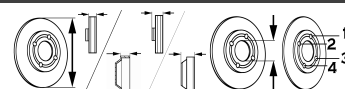

P/N

3 Touring (E46)

330 d (135kW), 330 d (150kW), 330 i (170kW), 330 xd (135kW), 330 xd (150kW), 330 xi (170kW)	10/99-02/05	●	BS-6210	V	325	25	52.7	79	5/6
316 i (85kW), 318 i (85kW)	10/99-02/05	●	BS-4580	C V	276	19	60.1	75	5/6
318 d (85kW), 318 i (105kW), 318 i (87kW) {for vehicles with reinforced brakes}	10/99-02/05	●	BS-6080	C V	294	19	59	75	5/6
318 d (85kW), 318 i (105kW), 318 i (87kW) {not for vehicles with reinforced brakes}	10/99-02/05	●	BS-4580	C V	276	19	60.1	75	5/6
320 d (100kW) {→ 08/2001}	03/00-09/01	●	BS-4580	C V	276	19	60.1	75	5/6
320 d (100kW) {09/2001 →}	03/00-09/01	●	BS-6080	C V	294	19	59	75	5/6
320 d (110kW) {→ 09/2001}	09/01-02/05	●	BS-4580	C V	276	19	60.1	75	5/6
320 d (110kW), 320 i (125kW), 328 i (142kW)	10/99-02/05	●	BS-6080	C V	294	19	59	75	5/6
320 i (110kW) {→ 08/2000}	10/99-09/00	●	BS-4580	C V	276	19	60.1	75	5/6
320 i (110kW) {09/2000 →}	10/99-09/00	●	BS-6080	C V	294	19	59	75	5/6
325 i (141kW) {10/2000 →}	09/00-02/05	●	BS-6080	C V	294	19	59	75	5/6
325 xi (141kW)	09/00-02/05	●	BS-7638	V	294	19	60.5	75	5/6
330 d (135kW), 330 d (150kW), 330 i (170kW), 330 xd (135kW), 330 xd (150kW), 330 xi (170kW)	10/99-02/05	●	BS-6550	C V	320	22	48.9	75	5/6

3 (E90)