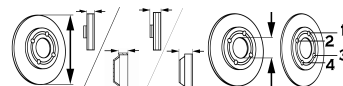

P/N

REKORD B Coupe

1.7 (55kW), 1.9 (66kW)	08/65-02/67	●	BS-0760	S	238	11	55.5	73	4/4

REKORD C

All Models	08/66-12/71	●	BS-0760	S	238	11	55.5	73	4/4

REKORD C Estate

All Models	08/66-12/71	●	BS-0760	S	238	11	55.5	73	4/4

REKORD C Coupe

All Models	08/66-12/71	●	BS-0760	S	238	11	55.5	73	4/4

REKORD D

1.7 (44kW), 1.9 (55kW), 1.9 (66kW), 2.0 (74kW) {ch.51041821→}	03/75-08/77	●	BS-1270	S	246	12.5	55.5	73	4/4
1.7 (49kW), 1.7 S (61kW), 1.9 S (71kW), 2.0 D (40kW), 2.1 D (44kW) {ch.→51041820; → 12/1974}	01/72-08/77	●	BS-0760	S	238	11	55.5	73	4/4
1.7 (49kW), 1.7 S (61kW), 1.9 S (71kW), 2.0 D (40kW), 2.1 D (44kW) {ch.51041821→; 01/1975 →}	01/72-08/77	●	BS-1270	S	246	12.5	55.5	73	4/4

REKORD D Estate

1.7 (44kW), 1.9 (55kW), 1.9 (66kW), 2.0 S (74kW) {ch.51041821→}	03/75-08/77	●	BS-1270	S	246	12.5	55.5	73	4/4
1.7 (49kW), 1.7 S (61kW), 1.9 S (71kW), 2.0 D (40kW) {ch.→51041820; → 12/1974}	01/72-08/77	●	BS-0760	S	238	11	55.5	73	4/4
1.7 (49kW), 1.7 S (61kW), 1.9 S (71kW), 2.0 D (40kW) {ch.51041821→; 01/1975 →}	01/72-08/77	●	BS-1270	S	246	12.5	55.5	73	4/4
2.1 D (44kW) {ch.→51041820, 5860629; → 12/1974}	09/72-08/77	●	BS-0760	S	238	11	55.5	73	4/4
2.1 D (44kW) {ch.5860630→; 01/1975 →}	09/72-08/77	●	BS-1270	S	246	12.5	55.5	73	4/4

REKORD D Coupe

1.7 S (61kW), 1.9 S (71kW) {ch.→51041820; → 12/1974}	01/72-02/75	●	BS-0760	S	238	11	55.5	73	4/4
1.7 S (61kW), 1.9 S (71kW) {ch.51041821→; 01/1975 →}	01/72-02/75	●	BS-1270	S	246	12.5	55.5	73	4/4
1.9 (55kW), 1.9 (66kW), 2.0 (74kW) {ch.51041821→}	03/75-08/77	●	BS-1270	S	246	12.5	55.5	73	4/4

REKORD E (17_-19_, 11_, 14_, 16_)

1.7 (44kW), 1.8 (55kW), 1.8 E (74kW), 1.8 S (66kW), 1.9 (55kW), 2.0 (66kW), 2.0 S (74kW), 2.1 D (44kW), 2.2 TD (63kW)	08/77-08/86	●	BS-1270	S	246	12.5	55.5	73	4/4
2.0 D (43kW) {01/1981 →}	09/77-10/82	●	BS-1270	S	246	12.5	55.5	73	4/4
2.0 E (81kW) {ch.F1076857→}	09/77-10/84	●	BS-1270	S	246	12.5	55.5	73	4/4
All Models {for vehicles with reinforced brakes}	08/77-08/86	●	BS-1250	V	246	20	61.5	73	4/4

REKORD E Estate (61_, 66_, 67_)

1.7 (44kW), 1.8 (55kW), 1.8 E (74kW), 1.8 S (66kW), 1.9 (55kW), 2.0 (66kW), 2.0 S (74kW), 2.1 D (44kW), 2.2 TD (63kW), 2.3 D (52kW)	08/77-08/86	●	BS-1270	S	246	12.5	55.5	73	4/4
2.0 D (43kW) {01/1981 →}	09/77-10/82	●	BS-1270	S	246	12.5	55.5	73	4/4
2.0 E (81kW) {ch.→F1000188; 10/1982 →}	09/77-10/84	●	BS-1270	S	246	12.5	55.5	73	4/4
All Models {for vehicles with reinforced brakes}	08/77-08/86	●	BS-1250	V	246	20	61.5	73	4/4

SENATOR B (29_)

2.5 i (103kW) {ch.M1000001→}	09/90-09/93	●	BS-3390	V	296	28	58.3	70	5/6
2.5 i (103kW), 2.6 i (110kW) {ch.→L1999999}	09/90-09/93	●	BS-3000	V	280	24	58.4	70	5/6
2.6 i (110kW), 3.0 24V (150kW)	09/89-09/93	●	BS-3390	V	296	28	58.3	70	5/6
3.0 (115kW), 3.0 (130kW), 3.0 i CAT (130kW) {ch.→M1000000; → 08/1990}	09/87-09/93	●	BS-3000	V	280	24	58.4	70	5/6
3.0 (115kW), 3.0 (130kW), 3.0 i CAT (130kW) {ch.M1000001→; 09/1990 →}	09/87-09/93	●	BS-3390	V	296	28	58.3	70	5/6
2.5 i (103kW), 2.6 i (110kW), 3.0 (115kW), 3.0 (130kW), 3.0 24V (150kW), 3.0 i CAT (130kW)	09/87-09/93	●	BS-2490	S	270	10	67	65.5	5/7

SIGNUM