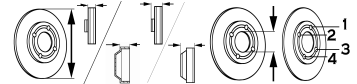

P/N

ADAM

All Models	10/12-	●	BS-7664	C V	257	22	40,5	60	4/8

AGILA Mk I (A)

1.0 12V (43kW), 1.0 12V (44kW), 1.2 16V (55kW), 1.2 16V Twinport (59kW) {ch.3G002368→}	02/00-03/08	●	BS-8136	V	253	17	49	60	4/8
1.0 12V (43kW), 1.2 16V (55kW) {ch.→3G002367}	09/00-03/08	●	BS-6350	S	247	12	44.2	60	4/6
1.0 12V (43kW), 1.2 16V (55kW) {ABS; ch.→2G999999}	09/00-03/08	●	BT-1510		208	34.5	63		4/4
1.0 12V (43kW), 1.2 16V (55kW) {ABS; ch.→2G999999}	09/00-03/08	●	BT-1400		208	34.5	63		4/4

AGILA Mk II (B)

1.0 12V (48kW), 1.2 i 16V (63kW), 1.3 CDTi (55kW)	01/08-11/14	●	BS-8452	V	252	20	40	60	4/8

AMPERA

All Models {☉ [in]: 16}	03/12-	●	BS-8316	C V	300	26	45.5	70.7	5/6
All Models {for vehicles with electric handbrake}	03/12-	●	BS-8318	C S	292.2	12	45	70.7	5/6

ANTARA (J26, H26)

2.0 CDTi (110kW), 2.0 CDTi (93kW), 2.4 (103kW), 3.2 V6 (167kW)	08/06-04/15	●	BS-8490	V	296	29	51.6	70.7	5/6
2.0 CDTi (110kW), 2.0 CDTi (93kW), 2.4 (103kW), 3.2 V6 (167kW)	08/06-04/15	●	BS-8492	V	303	20	71.6	70.7	5/7

ARENA Combi

All Models	03/98-08/01	●	BS-1570	V	252.5	24	53.4	76	6/6

ARENA Van

All Models	03/98-08/01	●	BS-1570	V	252.5	24	53.4	76	6/6

ASTRA Hatchback

1.2 S (44kW)	02/82-08/84	●	BS-0570	S	235.9	9.9	40.9	60	4/7
1.3 S (55kW) {01/1980 →}	09/79-08/84	●	BS-0590	S	236	12.5	41	60	4/7
1.3 S (55kW) {01/1980 →}	09/79-08/84	●	BS-0570	S	235.9	9.9	40.9	60	4/7
1.6 D (40kW) {01/1983 →}	03/82-08/86	●	BS-0590	S	236	12.5	41	60	4/7
1.6 S (66kW) {07/1982 → 08/1984}	09/81-08/86	●	BS-0590	S	236	12.5	41	60	4/7
1.8 GTE (85kW) {01/1984 →}	03/83-08/86	●	BS-0610	V	236.3	19.9	41	60	4/7
1.6 D (40kW), 1.6 S (66kW), 1.8 GTE (85kW)	09/81-08/86	●	BT-0130		242	52.5	65		4/5

ASTRA Estate

1.3 S (55kW) {01/1980 →}	09/79-08/84	●	BS-0590	S	236	12.5	41	60	4/7
1.3 S (55kW) {01/1980 →}	09/79-08/84	●	BS-0570	S	235.9	9.9	40.9	60	4/7
1.6 D (40kW) {01/1983 →}	02/82-08/86	●	BS-0590	S	236	12.5	41	60	4/7
1.6 S (66kW) {07/1982 → 08/1984}	09/81-08/86	●	BS-0590	S	236	12.5	41	60	4/7
1.6 D (40kW), 1.6 S (66kW)	09/81-08/86	●	BT-0130		242	52.5	65		4/5

ASTRA Mk II Belmont

1.3 (55kW)	09/85-08/91	●	BS-0570	S	235.9	9.9	40.9	60	4/7
1.3 (55kW), 1.4 i (44kW), 1.5 DT (49kW), 1.6 (66kW), 1.6 S (60kW), 1.8 i (74kW)	09/85-12/91	●	BS-0590	S	236	12.5	41	60	4/7
1.5 DT (53kW) {01/1988 →}	01/87-08/89	●	BS-0590	S	236	12.5	41	60	4/7
1.6 (66kW), 1.6 D (40kW), 1.8 i (85kW)	09/85-08/91	●	BS-0610	V	236.3	19.9	41	60	4/7
1.6 D (40kW) {→ 12/1989}	09/85-08/91	●	BS-0590	S	236	12.5	41	60	4/7
1.6 S (60kW), 1.7 D (42kW) {→ 09/1991}	01/89-12/91	●	BS-0610	V	236.3	19.9	41	60	4/7
1.7 D (42kW) {→ 08/1991}	01/89-12/91	●	BS-0590	S	236	12.5	41	60	4/7
1.8 (82kW) {→ 08/1989}	01/86-12/90	●	BS-0590	S	236	12.5	41	60	4/7
1.8 i (85kW)	09/85-08/91	●	BS-1780	V	256	24	41	60	4/7
1.8 i (85kW) {01/1986 → 08/1989}	09/85-08/91	●	BS-0590	S	236	12.5	41	60	4/7
1.6 (66kW), 1.6 D (40kW), 1.8 i (85kW)	09/85-08/91	●	BT-0130		242	52.5	65		4/5

ASTRA Mk II Hatchback