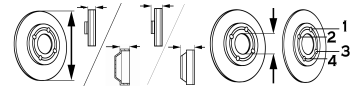

P/N

FX

35 (206kW), 45 (232kW) {07/2006 →}	01/03-12/08	●	BS-8336	V	308	16	62.1	68	5/6

G Saloon

37 (235kW), 37 (243kW), 37x (235kW) {→ 01/2010}	10/08-	●	BS-8334	V	320	28	49.2	68	5/6

M35

3.5 Luxury (206kW), 3.5 Luxury All-wheel Drive (206kW) {07/2006 → 12/2013}	01/05-	●	BS-8334	V	320	28	49.2	68	5/6

M45

All Models {07/2006 → 12/2013}	01/05-	●	BS-8334	V	320	28	49.2	68	5/6

Q50

50 Hybrid (268kW), 50 Hybrid AWD (268kW)	04/13-	●	BS-8336	V	308	16	62.1	68	5/6

Q70 (Y51)

3.5 Hybrid (225kW)	03/13-	●	BS-8336	V	308	16	62.1	68	5/6