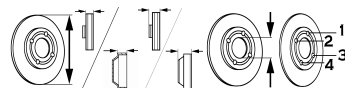

OPTIMAL®

ASTON MARTIN

P/N

CYGNET

All Models	04/11-10/13	• BS-8914	S	259	9	30.3	55	4/6