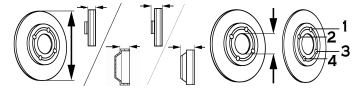

P/N

GOLF V Variant (1K5)

1.4 (59kW), 1.4 TSI (103kW), 1.4 TSI (118kW), 1.4 TSI (125kW), 1.4 TSI (90kW), 1.6 (75kW), 1.9 TDI (77kW), 1.9 TDI 4motion (77kW), 2.0 (147kW), 2.0 TDI (100kW), 2.0 TDI (103kW), 2.0 TDI 16V (103kW), 2.0 TDI 4motion (100kW) {for PR: 1KJ}	06/07-07/09	●	BS-8038	C	S	286	12	48.7	65	5/10
All Models {for PR: 1KE, 1KF}	06/07-07/09	●	BS-7518	C	S	256	12	48.3	65	5/10

GOLF PLUS (5M1, 521)