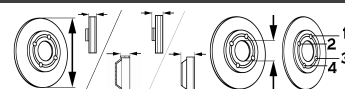

P/N

ACCORD Mk V Coupe (CD)

2.0 (100kW) {01/1994 →}	09/93-12/97	●	BS-4480	S	260	10	50	64.3	4/8
2.2 i ES (110kW) {01/1994 → 01/1998}	09/93-02/98	●	BS-4480	S	260	10	50	64.3	4/8

ACCORD Mk VI (CE, CF)

1.9 i (85kW), 2.0 i LS (96kW), 2.0 TDi (77kW) {→ 09/1998}	02/96-10/98	●	BS-2050	V	259	23	34	92	4/4
1.9 i (85kW), 2.0 i LS (96kW), 2.2 i VTEC (110kW) {→ 09/1998}	02/96-10/98	●	BS-4850	V	282	23	34	92	4/4
1.9 i (85kW), 2.0 i LS (96kW), 2.0 TDi (77kW), 2.2 i VTEC (110kW) {→ 09/1998}	02/96-10/98	●	BS-4480	S	260	10	50	64.3	4/8

ACCORD Mk VII (CG, CK)

1.6 i (85kW)	10/98-12/02	●	BS-6840	V	260	23	47.1	64.2	4/8
1.8 i (100kW), 2.0 i (108kW) {⊙ [in]: 15}	10/98-12/02	●	BS-6510	V	282	25	47	64	4/8
2.0 Turbo Di (77kW) {→ 10/2000; ⊙ [in]: 15}	02/99-12/02	●	BS-6510	V	282	25	47	64	4/8
1.8 i (100kW), 2.0 i (108kW)	10/98-12/02	●	BS-8780	S	260	10	63.7	64.1	4/8
2.0 Turbo Di (77kW) {→ 10/2000}	02/99-12/02	●	BS-8780	S	260	10	63.7	64.1	4/8
2.3 (113kW)	01/01-06/03	●	BS-7502	S	259.4	9	48.3	64.2	4/6
2.3 (113kW) {ABS}	01/01-06/03	●	BS-7680	S	259.6	10	63.7	64.2	5/9

ACCORD Mk VII Estate (CF)

2.3 16 V (118kW)	02/98-	●	BS-7502	S	259.4	9	48.3	64.2	4/6

ACCORD Mk VII Coupe (CG)

2.0 i 16V (108kW) {10/1998 → 01/2001; ⊙ [in]: 15}	02/98-06/03	●	BS-6510	V	282	25	47	64	4/8
2.0 i 16V (108kW) {10/1998 → 01/2001}	02/98-06/03	●	BS-8780	S	260	10	63.7	64.1	4/8
3.0 V6 24V (147kW)	02/98-06/03	●	BS-7500	S	259.8	9	48.3	64.3	5/7

ACCORD Mk VII Hatchback (CH)

1.6 (85kW)	12/99-12/02	●	BS-6840	V	260	23	47.1	64.2	4/8
1.8 i (100kW), 2.0 TDi (77kW) {⊙ [in]: 15}	12/99-12/02	●	BS-6510	V	282	25	47	64	4/8
2.0 (108kW) {→ 01/2001; ⊙ [in]: 15}	12/99-12/02	●	BS-6510	V	282	25	47	64	4/8
1.8 i (100kW), 2.0 TDi (77kW)	12/99-12/02	●	BS-8780	S	260	10	63.7	64.1	4/8
2.0 (108kW) {→ 01/2001}	12/99-12/02	●	BS-8780	S	260	10	63.7	64.1	4/8
2.3 (113kW)	11/00-12/02	●	BS-7502	S	259.4	9	48.3	64.2	4/6
2.3 (113kW) {ABS}	11/00-12/02	●	BS-7680	S	259.6	10	63.7	64.2	5/9

ACCORD VII (CL)

2.0 (114kW), 2.0 All-wheel Drive (114kW) {⊙ [in]: 16}	02/03-05/08	●	BS-8176	V	300	25	47	64.2	5/9
2.0 (114kW), 2.0 All-wheel Drive (114kW), 2.2 i-CTDi (103kW), 2.4 (140kW) {⊙ [in]: 15}	02/03-05/08	●	BS-8458	V	280	25	47.1	64.2	5/9
2.2 i-CTDi (103kW), 2.4 (140kW)	02/03-05/08	●	BS-8176	V	300	25	47	64.2	5/9
2.4 (113kW) {→ 05/2008; ⊙ [in]: 16}	09/06-05/08	●	BS-8176	V	300	25	47	64.2	5/9
2.0 (114kW), 2.0 All-wheel Drive (114kW), 2.2 i-CTDi (103kW), 2.4 (140kW)	02/03-05/08	●	BS-8118	S	260	10	49	64.2	5/9

ACCORD VII (CM)

2.4 Vtec E (118kW) {02/2003 → 09/2005; ⊙ [in]: 16}	09/02-12/05	●	BS-8176	V	300	25	47	64.2	5/9

ACCORD VII Tourer (CM)