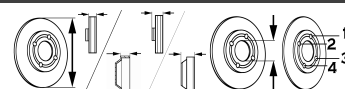

P/N

1 (E87)

116d (66kW) {for vehicles without Performance brakes; - Performance Parts}	01/11-12/11	●	BS-7574	C S	280	10	65	75	5/6
118 d (100kW), 118 d (105kW) {for vehicles without Performance brakes; 04/2007 → 05/2011}	11/03-09/12	●	BS-7614	C V	300	20	66	75	5/6
118 d (90kW) {for vehicles without Performance brakes; 09/2004 → 03/2007}	11/03-09/12	●	BS-7614	C V	300	20	66	75	5/6
118 d (90kW), 118 i (95kW) {→ 03/2007; - Performance Parts}	11/03-09/12	●	BS-7574	C S	280	10	65	75	5/6
118 i (105kW), 120 i (125kW) {→ 05/2011; - Performance Parts}	07/04-09/12	●	BS-7594	C S	296	10.5	65	75	5/6
118 i (95kW), 120 i (110kW) {→ 03/2007; - Performance Parts}	11/03-09/12	●	BS-7594	C S	296	10.5	65	75	5/6
120 d (120kW) {for vehicles without Performance brakes; 09/2004 → 02/2007}	11/03-09/12	●	BS-7614	C V	300	20	66	75	5/6
120 d (130kW) {for vehicles without Performance brakes; 03/2007 → 05/2011}	11/03-09/12	●	BS-7614	C V	300	20	66	75	5/6
120 i (115kW) {- Performance Parts}	11/03-09/12	●	BS-7594	C S	296	10.5	65	75	5/6
123 d (150kW) {for vehicles without Performance brakes; → 05/2011}	03/07-09/12	●	BS-7630	C V	300	20	66	75	5/6
130 i (190kW) {for vehicles without Performance brakes; → 08/2005}	03/05-09/12	●	BS-7630	C V	300	20	66	75	5/6
130 i (195kW) {for vehicles without Performance brakes; 09/2005 → 05/2011}	03/05-09/12	●	BS-7630	C V	300	20	66	75	5/6

1 Convertible (E88)

118 d (105kW), 118 i (105kW)	03/08-12/13	●	BS-7562	C V	292	22	73	79	5/6
120 d (120kW), 120 d (130kW), 120 i (120kW), 120 i (125kW), 125 i (160kW)	03/08-12/13	●	BS-7580	C V	300	24	73	79	5/6
120 d (145kW), 120 i (115kW) {for vehicles without Performance brakes; → 10/2013}	03/08-12/13	●	BS-7580	C V	300	24	73	79	5/6
123 d (150kW)	09/08-12/13	●	BS-7586	C V	330	24	73.1	79	5/6
118 d (100kW), 118 d (105kW), 118 i (105kW), 120 d (120kW), 120 d (130kW), 120 i (120kW), 120 i (125kW), 125 i (160kW) {- Performance Parts}	03/08-12/13	●	BS-8990	C V	300	20	76	75	5/6
135 i (225kW)	03/08-12/13	●	BS-8992	V	324	22	77.3	75	5/6

1 (F20)