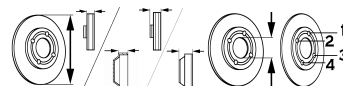

P/N

E-CLASS (W210)

E 240 (125kW) {for vehicles with EDS}	06/97-08/00	●	BS-5550	C S	290	10	55	67	5/6
E 240 (125kW) {ESD}	06/97-08/00	●	BS-2700	C S	278	9	53.6	67	5/7
E 270 CDI (125kW), E 270 CDI (120kW), E 280 (142kW), E 300 Turbo-D (130kW), E 320 (162kW), E 320 (165kW), E 320 4-matic (165kW), E 320 CDI (145kW), E 420 (205kW), E 430 (205kW), E 430 4-matic (205kW)	06/95-03/02	●	BS-5550	C S	290	10	55	67	5/6
E 280 (150kW), E 280 4-matic (150kW) {04/1997 →}	12/96-03/02	●	BS-5550	C S	290	10	55	67	5/6
E 320 (165kW), E 430 (205kW) {06/1999 →}	06/97-03/02	●	BS-7830	V	300	22	53.6	67	5/6
E 420 (205kW), E 50 AMG (255kW)	01/96-08/97	●	BS-7830	V	300	22	53.6	67	5/6
E 430 4-matic (205kW), E 55 AMG 4-matic (260kW)	05/99-03/02	●	BS-7796	C V	300	22	55.4	67	5/6
E 50 AMG (255kW)	02/96-08/97	●	BS-8874	V	300	22	57.5	67	5/7
E 55 AMG (260kW) {09/1997 →}	08/97-03/02	●	BS-7796	C V	300	22	55.4	67	5/6

E-CLASS Estate (S210)