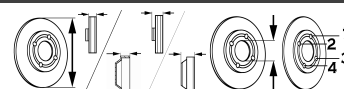

P/N

323 Mk II (BD)

1.1 (40kW), 1.3 (44kW), 1.5 (55kW), 1.5 (59kW)	11/80-12/85	●	BS-0310	S	227	11	31	75.1	4/4
1.3 (50kW), 1.5 (65kW) {→ 12/1985}	11/80-10/89	●	BS-0310	S	227	11	31	75.1	4/4

323 Mk II Hatchback (BD)

1.1 (40kW), 1.3 (44kW), 1.5 (55kW), 1.5 (59kW), 1.5 (63kW), 1.5 (65kW)	11/80-12/85	●	BS-0310	S	227	11	31	75.1	4/4
1.3 (50kW) {→ 12/1985}	11/80-10/89	●	BS-0310	S	227	11	31	75.1	4/4

323 Mk III (BF)

1.1 (40kW) {→ 12/1989}	08/85-04/90	●	BS-3810	V	238	18	31	75	4/4
1.3 (44kW), 1.5 (54kW), 1.5 (55kW), 1.5 i (70kW), 1.6 GT (63kW), 1.6 GT (77kW), 1.7 D (40kW), 1.7 D (42kW)	08/85-10/89	●	BS-3810	V	238	18	31	75	4/4
1.6 GT (63kW), 1.6 GT (77kW)	01/86-10/89	●	BS-7230	V	260	18	31	75	4/4
1.6 GT Turbo (103kW) {01/1986 → 12/1989}	10/85-11/91	●	BS-7230	V	260	18	31	75	4/4
1.6 GT (63kW), 1.6 GT Turbo (103kW) {→ 08/1989}	10/85-11/91	●	BS-9030	S	222	10	66.5	50.3	4/4
1.6 GT (77kW)	01/86-12/88	●	BS-9030	S	222	10	66.5	50.3	4/4

323 Mk III Hatchback (BF)

1.1 (40kW), 1.3 (44kW), 1.3 i (49kW), 1.5 (54kW), 1.5 (55kW), 1.5 i (70kW), 1.6 (54kW), 1.6 GT (63kW), 1.6 GT (77kW), 1.7 D (40kW), 1.7 D (42kW)	08/85-08/93	●	BS-3810	V	238	18	31	75	4/4
1.6 (54kW), 1.6 GT (63kW), 1.6 GT (77kW), 1.6 GT Turbo 4WD (110kW)	08/85-08/93	●	BS-7230	V	260	18	31	75	4/4
1.6 GT Turbo (103kW) {01/1986 → 12/1989}	10/85-08/93	●	BS-7230	V	260	18	31	75	4/4
1.6 GT Turbo 4WD (103kW) {→ 12/1989}	10/87-11/91	●	BS-7230	V	260	18	31	75	4/4
1.6 (54kW), 1.6 GT (63kW), 1.6 GT Turbo (103kW) {→ 08/1989}	10/85-08/93	●	BS-9030	S	222	10	66.5	50.3	4/4
1.6 GT (77kW)	08/85-08/93	●	BS-9030	S	222	10	66.5	50.3	4/4

323 Mk III Estate (BW)

1.5 (54kW), 1.5 (55kW), 1.6 (54kW), 1.6 (63kW), 1.6 4x4 (63kW), 1.7 D (40kW), 1.7 D (41kW), 1.7 D (42kW)	05/86-10/95	●	BS-3810	V	238	18	31	75	4/4

323 C Mk IV (BG)

1.3 (49kW), 1.3 16V (54kW), 1.6 (62kW), 1.6 16V (65kW), 1.7 D (41kW), 1.8 16V (103kW), 1.8 16V 4WD (76kW)	08/89-10/94	●	BS-3860	V	235	18	45	55	4/5
1.3 (49kW), 1.3 16V (54kW), 1.6 (62kW), 1.6 16V (65kW), 1.7 D (41kW), 1.8 16V (103kW), 1.8 16V 4WD (76kW), 1.8 16V GT (94kW), 1.8 16V Turbo 4WD (120kW), 1.8 16V Turbo 4WD (136kW)	08/89-10/94	●	BS-0560	V	234.95	22	45.1	55	4/5
1.8 (96kW), 1.8 16V (103kW), 1.8 16V GT (94kW), 1.8 16V Turbo 4WD (120kW), 1.8 16V Turbo 4WD (136kW)	09/89-07/94	●	BS-1840	V	257	22	45	55	4/5
1.8 (96kW), 1.8 16V (103kW), 1.8 16V GT (94kW), 1.8 16V Turbo 4WD (120kW), 1.8 16V Turbo 4WD (136kW)	09/89-07/94	●	BS-1480	S	250.5	9	34.5	55	4/7

323 F Mk IV (BG)

1.6 (62kW), 1.6 16V (65kW)	09/89-10/94	●	BS-3860	V	235	18	45	55	4/5
1.6 (62kW), 1.6 16V (65kW), 1.8 16V (103kW), 1.8 16V (76kW), 1.8 16V GT (94kW), 1.8 4WD (76kW)	08/89-10/94	●	BS-0560	V	234.95	22	45.1	55	4/5
1.8 16V (103kW), 1.8 16V (76kW), 1.8 4WD (76kW) {→ 03/1991}	08/89-07/94	●	BS-3860	V	235	18	45	55	4/5
1.8 16V (103kW), 1.8 16V GT (94kW)	08/89-07/94	●	BS-1840	V	257	22	45	55	4/5
1.8 16V (76kW) {09/1989 →}	08/89-07/94	●	BS-1840	V	257	22	45	55	4/5
1.8 16V (103kW), 1.8 16V GT (94kW)	08/89-07/94	●	BS-1480	S	250.5	9	34.5	55	4/7
1.8 16V (76kW) {09/1989 →}	08/89-07/94	●	BS-1480	S	250.5	9	34.5	55	4/7

323 S Mk IV (BG)