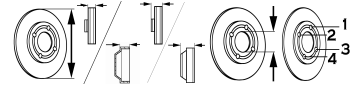

P/N

MODEL S

All Models {☉ [in]: 19, 21}	09/12-	•	BS-9248	V	355	32	70,7	70,15	5/6
All Models	09/12-	•	BS-9250	V	365	28	60	70,15	5/6