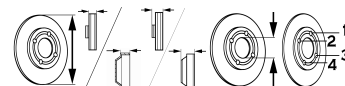

P/N

PARTNER Van (5)

1.8 D (43kW) {07/1996 →; Orga.:→09127}	06/96-	●	BS-2400	V	266	20,5	27,5	66	4/6
1.8 D (43kW), 1.9 D (51kW), 1.9 D 4x4 (51kW) {→ 03/2008; Orga.:09128→}	06/96-	●	BS-6020	V	266	22	34	66	4/6
1.8 D (44kW) {Orga.:09128→}	11/96-02/98	●	BS-6020	V	266	22	34	66	4/6
1.8 D (44kW), 1.9 D 4x4 (51kW), 2.0 HDi 4x4 (66kW) {Orga.:→09127}	11/96-02/98	●	BS-2400	V	266	20,5	27,5	66	4/6
2.0 HDi (66kW), 2.0 HDi 4x4 (66kW) {for vehicles with ESP; → 03/2008; Orga.:09128→}	04/00-	●	BS-6030	V	283	26	34,2	66	4/6
2.0 HDi (66kW), 2.0 HDi 4x4 (66kW) {ESP; → 03/2008; Orga.:09128→}	04/00-	●	BS-6020	V	266	22	34	66	4/6
Electric (25kW)	04/96-12/02	●	BS-2400	V	266	20,5	27,5	66	4/6
Electric (25kW) {01/1998 →}	04/96-12/02	●	BS-6020	V	266	22	34	66	4/6
1.1 (44kW), 1.4 (55kW), 1.4 BiFuel (55kW), 1.6 HDi 75 (55kW), 1.6 HDi 90 (66kW), 1.8 D (43kW), 1.9 D (51kW), 1.9 D 4x4 (51kW), 2.0 HDi (66kW), 2.0 HDi 4x4 (66kW), Electric (25kW)	04/96-12/02	●	BT-0320		274	50,5	66		4/6
1.1 (44kW), 1.4 (55kW), 1.4 BiFuel (55kW), 1.8 D (43kW), 1.9 D (51kW), 1.9 D 4x4 (51kW), 2.0 HDi (66kW), 2.0 HDi 4x4 (66kW) {06/2005 →}	06/96-	●	BS-6160	S	247	9	35,1	71	4/6
1.6 HDi 75 (55kW), 1.6 HDi 90 (66kW)	02/06-	●	BS-6160	S	247	9	35,1	71	4/6

PARTNER Box

1.6 (66kW), 1.6 (72kW), 1.6 (80kW), 1.6 (88kW), 1.6 BlueHDi 100 (73kW), 1.6 BlueHDi 120 (88kW), 1.6 BlueHDi 75 (55kW), 1.6 HDi (55kW), 1.6 HDi (66kW), 1.6 HDi (80kW), 1.6 HDi (82kW), 1.6 HDi (84kW), 1.6 HDi 4x4 (66kW), 1.6 HDi 90 (68kW), Électrique (49kW)	04/08-	●	BS-6030	V	283	26	34,2	66	4/6
Électrique (49kW)	06/13-	●	BS-2400	V	266	20,5	27,5	66	4/6
1.6 (66kW), 1.6 (72kW), 1.6 (80kW), 1.6 (88kW), 1.6 BlueHDi 100 (73kW), 1.6 BlueHDi 120 (88kW), 1.6 BlueHDi 75 (55kW), 1.6 HDi (55kW), 1.6 HDi (66kW), 1.6 HDi (80kW), 1.6 HDi (82kW), 1.6 HDi (84kW), 1.6 HDi 4x4 (66kW), 1.6 HDi 90 (68kW), Électrique (49kW) {with integrated ABS sensor, with integrated wheel bearing; ☉ ; ☉}	04/08-	●	602745B S2	S	268	12	73,2		4/4

PARTNER Platform/Chassis

1.6 HDi (66kW)	01/09-	●	BS-6030	V	283	26	34,2	66	4/6
All Models {with integrated ABS sensor, with integrated wheel bearing; ☉ ; ☉}	01/09-	●	602745B S2	S	268	12	73,2		4/4

PARTNER Tepee

1.6 (66kW), 1.6 (72kW), 1.6 (80kW), 1.6 (81kW), 1.6 (88kW), 1.6 BlueHDi 100 (73kW), 1.6 BlueHDi 120 (88kW), 1.6 BlueHDi 75 (55kW), 1.6 HDi (55kW), 1.6 HDi (66kW), 1.6 HDi (80kW), 1.6 HDi (82kW), 1.6 HDi (84kW), 1.6 HDi 90 (68kW)	04/08-	●	BS-6030	V	283	26	34,2	66	4/6
1.6 (66kW), 1.6 (72kW), 1.6 (80kW), 1.6 (81kW), 1.6 (88kW), 1.6 BlueHDi 100 (73kW), 1.6 BlueHDi 120 (88kW), 1.6 BlueHDi 75 (55kW), 1.6 HDi (55kW), 1.6 HDi (66kW), 1.6 HDi (80kW), 1.6 HDi (82kW), 1.6 HDi (84kW), 1.6 HDi 90 (68kW) {with integrated ABS sensor, with integrated wheel bearing; ☉ ; ☉}	04/08-	●	602745B S2	S	268	12	73,2		4/4

RCZ

1.6 16V (115kW), 1.6 16V (147kW), 2.0 HDi (120kW)	03/10-	●	BS-7938	S	290	12	35	71	5/7
1.6 THP 270 (199kW) {10/2013 →}	06/13-	●	BS-7938	S	290	12	35	71	5/7