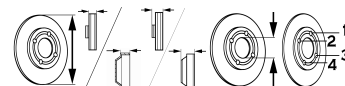

P/N

ALMERA Mk II (N16)

1.5 dCi (60kW) {ABS}	01/03-	●	BS-2000	S	258	10	45	68.2	4/6
1.8 (94kW) {10/2002 → 11/2006}	08/02-	●	BS-2000	S	258	10	45	68.2	4/6
2.2 Di (81kW) {→ 11/2006}	03/00-	●	BS-2000	S	258	10	45	68.2	4/6

ALMERA TINO (V10)

1.8 (84kW), 1.8 (85kW), 2.2 dCi (100kW), 2.2 dCi (82kW) {→ 11/2005}	08/00-	●	BS-7896	V	280	28	49.2	68	5/5
2.0 (100kW), 2.2 Di (84kW) {→ 08/2003}	08/00-	●	BS-7896	V	280	28	49.2	68	5/5
1.8 (84kW), 1.8 (85kW), 2.2 dCi (100kW), 2.2 dCi (82kW) {→ 11/2005}	08/00-	●	BS-8116	S	278	10	45	68	5/5
2.0 (100kW), 2.2 Di (84kW) {→ 08/2003}	08/00-	●	BS-8116	S	278	10	45	68	5/5

BLUEBIRD (U11)

1.8 (66kW), 1.8 Turbo (99kW), 2.0 D (43kW), 2.0 i (77kW) {→ 12/1986}	11/83-05/90	●	BS-1460	V	250	22	49.3	68	4/6

BLUEBIRD Station Wagon (WU11)

2.0 (75kW), 2.0 D (49kW), 2.0 i (77kW) {→ 12/1989}	04/84-12/90	●	BS-1460	V	250	22	49.3	68	4/6
2.0 D (43kW)	04/84-01/88	●	BS-1460	V	250	22	49.3	68	4/6

BLUEBIRD (T72, T12)

1.6 (61kW), 1.8 i 16V (95kW), 2.0 D (49kW)	03/86-12/90	●	BS-1460	V	250	22	49.3	68	4/6
1.8 Turbo (99kW) {01/1986 → 12/1989}	12/85-05/90	●	BS-1460	V	250	22	49.3	68	4/6
2.0 (75kW) {01/1986 →}	12/85-12/87	●	BS-1460	V	250	22	49.3	68	4/6
2.0 i (77kW) {01/1988 →}	12/85-12/90	●	BS-1460	V	250	22	49.3	68	4/6

BLUEBIRD Hatchback (T72, T12)

1.6 (61kW), 1.6 (66kW), 1.8 i 16V (95kW), 2.0 D (49kW)	03/86-06/91	●	BS-1460	V	250	22	49.3	68	4/6
1.8 Turbo (99kW) {01/1986 → 12/1989}	12/85-11/92	●	BS-1460	V	250	22	49.3	68	4/6
2.0 (75kW) {01/1986 →}	12/85-12/87	●	BS-1460	V	250	22	49.3	68	4/6
2.0 i (77kW) {01/1988 →}	12/85-12/90	●	BS-1460	V	250	22	49.3	68	4/6

CHERRY III (N12)

1.3 (44kW), 1.5 (55kW)	05/82-10/86	●	BS-3960	S	240	12	35	76	4/4
1.5 ET Turbo (77kW) {→ 05/1984}	01/83-12/85	●	BS-3960	S	240	12	35	76	4/4

CUBE (Z12)

1.5 dCi (78kW), 1.5 dCi (81kW), 1.6 16V (81kW)	03/10-	●	BS-8950	V	280	24	44	68	4/4

DATSUN 120

All Models	09/74-07/80	●	BS-3950	S	245	10	35.5	73	4/4

DATSUN 120 Y Coupe (KB 210)

All Models	04/62-08/80	●	BS-3950	S	245	10	35.5	73	4/4

DATSUN 140 Y Estate (HLB310)

All Models	02/79-06/83	●	BS-3950	S	245	10	35.5	73	4/4

DATSUN 160 J (710, A10)

1.6 (61kW), 1.6 i.e. (65kW)	01/73-02/82	●	BS-3950	S	245	10	35.5	73	4/4

INTERSTAR Bus (X70)

dCi 100 (73kW), dCi 120 (84kW), dCi 120 (88kW), dCi 140 (100kW), dCi 150 (107kW), dCi 80 (60kW), dCi 90 (66kW)	07/02-	●	BS-6540	V	305.3	28	77.9	90	5/6
dCi 100 (73kW), dCi 120 (84kW), dCi 120 (88kW), dCi 140 (100kW), dCi 150 (107kW), dCi 80 (60kW), dCi 90 (66kW)	07/02-	●	BS-7948	S	305	12	66.7	90	5/6

INTERSTAR Box (X70)

dCi 100 (73kW), dCi 120 (84kW), dCi 140 (100kW), dCi 150 (107kW), dCi 80 (60kW), dCi 90 (66kW)	07/02-	●	BS-6540	V	305.3	28	77.9	90	5/6
dCi 100 (73kW), dCi 120 (84kW), dCi 140 (100kW), dCi 150 (107kW), dCi 80 (60kW), dCi 90 (66kW)	07/02-	●	BS-7948	S	305	12	66.7	90	5/6

INTERSTAR Platform/Chassis

All Models	08/03-	●	BS-6540	V	305.3	28	77.9	90	5/6
All Models	08/03-	●	BS-7948	S	305	12	66.7	90	5/6