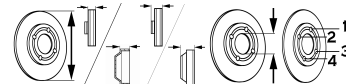

P/N

ESCORT Mk III Estate (AWA)

1.1 (37kW), 1.1 (40kW), 1.3 (51kW), 1.6 D (40kW)	09/80-12/85	●	●	BS-0950	S	240	10	58.1	63.6	4/5
1.6 (58kW)	09/80-12/85	●	●	BS-0970	V	240	24	58.1	63.6	4/5
1.1 (37kW), 1.1 (40kW), 1.3 (51kW), 1.6 (58kW), 1.6 D (40kW)	09/80-12/85		●	BT-0210		216	46	76.5		4/4

ESCORT Mk IV (GAF, AWF, ABFT)

1.3 (46kW) {for vehicles with SCS; → 08/1990}	07/88-10/90	●	●	BS-0970	V	240	24	58.1	63.6	4/5
1.3 (44kW), 1.3 (51kW), 1.6 D (40kW) {for vehicles with SCS}	01/86-07/90	●	●	BS-0970	V	240	24	58.1	63.6	4/5
1.6 Turbo RS (97kW)	01/86-07/90	●	●	BS-2150	V	260	24	58	63.54	4/5
1.8 D (44kW) {04/1989 →}	01/89-07/90	●	●	BS-0970	V	240	24	58.1	63.6	4/5
1.1 (37kW), 1.3 (46kW), 1.3 (44kW), 1.4 (54kW), 1.4 (55kW), 1.6 (65kW), 1.6 D (40kW), 1.6 i (66kW), 1.8 D (44kW)	12/85-10/90		●	BT-0210		216	46	76.5		4/4
1.4 (51kW), 1.6 i (75kW) {SCS}	10/85-10/90		●	BT-0210		216	46	76.5		4/4

ESCORT Mk IV Convertible (ALF)

1.4 (54kW), 1.4 (55kW)	01/86-07/90		●	BT-0210		216	46	76.5		4/4

ESCORT Mk IV Estate (AWF, AVF)

1.3 (44kW), 1.3 (51kW), 1.6 D (40kW) {for vehicles with SCS}	01/86-07/90	●	●	BS-0970	V	240	24	58.1	63.6	4/5
1.8 D (44kW) {04/1989 →}	01/89-07/90	●	●	BS-0970	V	240	24	58.1	63.6	4/5
1.1 (37kW), 1.4 (51kW) {SCS}	10/85-10/90		●	BT-0210		216	46	76.5		4/4
1.3 (44kW), 1.4 (54kW), 1.4 (55kW), 1.6 D (40kW), 1.6 i (66kW), 1.8 D (44kW)	01/86-07/90		●	BT-0210		216	46	76.5		4/4

ESCORT Mk V (GAL)

1.3 (44kW) {09/1990 →}	07/90-09/92	●	●	BS-0940	S	239	10	42.5	63.5	4/5
1.3 (44kW) {ABS; 09/1990 →}	07/90-09/92	●	●	BS-0960	V	240	20	43	63.6	4/5
1.4 (52kW), 1.6 (66kW), 1.6 (77kW), 1.8 D (44kW) {09/1990 →}	07/90-12/92	●	●	BS-0960	V	240	20	43	63.6	4/5
1.8 16V XR3i (77kW), 1.8 16V XR3i (96kW)	02/92-12/92	●	●	BS-0960	V	240	20	43	63.6	4/5
RS 2000 (110kW) {10/1991 →}	05/91-12/92	●	●	BS-2130	V	260	24	44	63.54	4/4
1.3 (44kW), 1.4 (52kW) {ABS; 09/1990 →; without ABS sensor ring, without wheel bearing}	07/90-09/92		●	BT-1370		216	44	76	50.3	
1.6 (66kW), 1.6 (77kW), 1.8 D (44kW) {ABS; 09/1990 →}	07/90-12/92		●	BS-2500	S	270	10	62.7	63.6	4/4
1.8 16V XR3i (77kW), 1.8 16V XR3i (96kW) {ABS}	02/92-12/92		●	BS-2500	S	270	10	62.7	63.6	4/4
RS 2000 (110kW) {10/1991 →}	05/91-12/92		●	BS-2500	S	270	10	62.7	63.6	4/4

ESCORT Mk V Convertible (ALL)

1.4 (52kW), 1.6 (77kW) {09/1990 →}	07/90-12/92	●	●	BS-0960	V	240	20	43	63.6	4/5
1.8 16V XR3i (77kW), 1.8 16V XR3i (96kW)	02/92-12/92	●	●	BS-0960	V	240	20	43	63.6	4/5
1.6 (77kW) {ABS; 09/1990 →}	07/90-12/92		●	BS-2500	S	270	10	62.7	63.6	4/4
1.8 16V XR3i (77kW), 1.8 16V XR3i (96kW) {ABS}	02/92-12/92		●	BS-2500	S	270	10	62.7	63.6	4/4

ESCORT Mk V Estate (GAL, AVL)

1.3 (44kW), 1.8 16V (77kW)	09/91-12/92	●	●	BS-0960	V	240	20	43	63.6	4/5
1.4 (52kW), 1.6 (66kW), 1.6 (77kW), 1.8 D (44kW) {09/1990 →}	07/90-12/92	●	●	BS-0960	V	240	20	43	63.6	4/5
1.6 (66kW), 1.6 (77kW), 1.8 D (44kW) {ABS; 09/1990 →}	07/90-12/92		●	BS-2500	S	270	10	62.7	63.6	4/4
1.8 16V (77kW) {ABS}	02/92-12/92		●	BS-2500	S	270	10	62.7	63.6	4/4

ESCORT Mk VI (GAL)