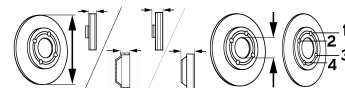

P/N

SCUDO Box (220L)

2.0 JTD 16V (80kW) {12/1999 →}	05/99-12/06	●	BS-4421	V	257.5	20	40.5	59	5/6

SCUDO (272, 270)

1.6 D Multijet (66kW) {for vehicles with disc brakes on the rear axle}	01/07-	●	BS-8678	V	304	28	48,1	71	5/8
1.6 D Multijet (66kW) {for vehicles with drum brakes on the rear axle}	01/07-	●	BS-8432	V	280	28	48	71	5/8
1.6 D Multijet (66kW), 2.0 D Multijet (100kW), 2.0 D Multijet (88kW)	01/07-	●	BS-8390	V	304	28	48	71	5/8
2.0 D Multijet (100kW), 2.0 D Multijet (120kW), 2.0 D Multijet (88kW), 2.0 D Multijet (94kW), 2.0 D Multijet 4x4 (94kW)	01/07-	●	BS-8678	V	304	28	48,1	71	5/8
1.6 D Multijet (66kW), 2.0 D Multijet (100kW), 2.0 D Multijet (88kW)	01/07-	●	BS-8410	S	290	14	49	71	5/7

SCUDO Box (272, 270)

1.6 D Multijet (66kW) {for vehicles with disc brakes on the rear axle}	01/07-	●	BS-8678	V	304	28	48,1	71	5/8
1.6 D Multijet (66kW) {for vehicles with drum brakes on the rear axle}	01/07-	●	BS-8432	V	280	28	48	71	5/8
1.6 D Multijet (66kW), 2.0 D Multijet (100kW), 2.0 D Multijet (88kW)	01/07-	●	BS-8390	V	304	28	48	71	5/8
2.0 D Multijet (100kW), 2.0 D Multijet (120kW), 2.0 D Multijet (88kW), 2.0 D Multijet (94kW)	01/07-	●	BS-8678	V	304	28	48,1	71	5/8
1.6 D Multijet (66kW), 2.0 D Multijet (100kW), 2.0 D Multijet (88kW)	01/07-	●	BS-8410	S	290	14	49	71	5/7

SCUDO Platform/Chassis (272, 270)

1.6 D Multijet (66kW) {for vehicles with disc brakes on the rear axle}	01/07-	●	BS-8678	V	304	28	48,1	71	5/8
1.6 D Multijet (66kW) {for vehicles with drum brakes on the rear axle}	01/07-	●	BS-8432	V	280	28	48	71	5/8
1.6 D Multijet (66kW), 2.0 D Multijet (100kW), 2.0 D Multijet (88kW)	01/07-	●	BS-8390	V	304	28	48	71	5/8
2.0 D Multijet (100kW), 2.0 D Multijet (120kW), 2.0 D Multijet (88kW), 2.0 D Multijet (94kW)	01/07-	●	BS-8678	V	304	28	48,1	71	5/8
1.6 D Multijet (66kW), 2.0 D Multijet (100kW), 2.0 D Multijet (88kW)	01/07-	●	BS-8410	S	290	14	49	71	5/7

SEDICI (FY_)

1.6 16V (79kW), 1.6 16V 4x4 (79kW), 1.9 D Multijet 4x4 (88kW)	06/06-	●	BS-8484	V	280	22	47	62	5/9
All Models	06/06-	●	BS-9156	S	278	9	43,2	62	5/8

SEICENTO / 600 (187)

All Models	01/98-01/10	●	BS-1100	S	240	11	40	59	4/6

SEICENTO / 600 Van (287)

All Models	01/98-01/10	●	BS-1100	S	240	11	40	59	4/6

SIENA (172_)

1.3 JTD (51kW)	11/07-	●	BS-1890	V	257	20	41.5	59	4/8

SIENA (178_)

1.3 JTD (51kW)	09/03-12/09	●	BS-1890	V	257	20	41.5	59	4/8
1.2 (44kW), 1.5 (62kW), 1.6 (76kW)	11/00-12/09	●	BT-0560		268	48	61	59	4/6

STILO (192)

1.2 16V (59kW) {→ 12/2004}	02/02-11/06	●	BS-4430	V	257	22	40.3	59	4/6
1.4 16V (66kW), 1.4 16V (70kW), 1.6 16V (76kW), 1.6 16V (77kW)	10/01-11/06	●	BS-4430	V	257	22	40.3	59	4/6
1.8 16V (98kW), 1.9 D Multijet (74kW), 1.9 D Multijet (88kW), 1.9 JTD (59kW), 1.9 JTD (85kW)	10/01-11/06	●	BS-3161	V	284	22	43.5	59	4/6
1.9 D Multijet (110kW), 1.9 D Multijet (74kW), 1.9 D Multijet (88kW), 1.9 JTD (100kW), 1.9 JTD (103kW), 2.4 20V (125kW)	10/01-11/06	●	BS-7658	V	281	26	43.5	59	4/8
1.9 JTD (66kW), 1.9 JTD (93kW) {→ 03/2008}	09/03-11/06	●	BS-3161	V	284	22	43.5	59	4/6
All Models	10/01-11/06	●	BS-1500	S	251	10	50.6	59	4/6

STILO Multi Wagon (192)