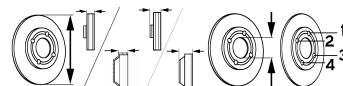

P/N

MATERIA (M4_)

1.3 (67kW), 1.5 (76kW), 1.5 ECO 4WD (76kW) {→ 07/2012}	10/06-	●	BS-9128	V	254	22	42	55	04/06

MOVE (L6_, L9_)

0.8 (31kW) {→ 09/1998}	10/96-09/02	●	BS-9028	V	234	16	37	70	4/4
1.0 i (41kW) {→ 11/2000}	10/98-09/02	●	BS-8810	V	234	16	41	55	4/6
1.0 i (41kW) {12/2000 → 09/2002}	10/98-09/02	●	BS-8810	V	234	16	41	55	4/6

FOURTRAK (F7, F8)

2.0 (65kW)	02/85-04/93	●	BS-8858	S	277	12.5	30	96	5/5
2.8 D (54kW) {→ 12/1999}	02/85-12/98	●	BS-8858	S	277	12.5	30	96	5/5
2.8 TD (67kW)	12/87-04/93	●	BS-8856	V	277	18	32.5	96	5/5
2.8 TD (72kW), 2.8 TD (75kW) {→ 12/1999}	09/91-12/98	●	BS-8856	V	277	18	32.5	96	5/5

FOURTRAK (F7, F8)

2.0 (65kW)	02/85-04/93	●	BS-8858	S	277	12.5	30	96	5/5
2.8 D (54kW) {→ 12/1999}	02/85-12/98	●	BS-8858	S	277	12.5	30	96	5/5
2.8 TD (67kW)	12/87-04/93	●	BS-8856	V	277	18	32.5	96	5/5
2.8 TD (72kW), 2.8 TD (75kW) {→ 12/1999}	09/91-12/98	●	BS-8856	V	277	18	32.5	96	5/5

SIRION (M1)

1.0 (40kW), 1.0 i (41kW), 1.0 i 4WD (41kW) {→ 08/2000}	04/98-10/00	●	BS-8810	V	234	16	41	55	4/6
1.0 i (43kW), 1.0 i 4WD (43kW), 1.3 Sport (75kW), 1.3 Sport 4WD (75kW) {→ 12/2004}	08/00-03/05	●	BS-8810	V	234	16	41	55	4/6

SIRION (M3_)

1.0 (51kW), 1.0 DVVT 4WD (51kW) {→ 01/2013; ○ [in]: 14}	01/05-	●	BS-9128	V	254	22	42	55	04/06
1.0 (51kW), 1.0 DVVT 4WD (51kW) {→ 01/2013; ○ [in]: 14}	01/05-	●	BS-8844	V	246	17	42	55	4/6
1.3 (64kW), 1.3 (67kW), 1.3 4WD (67kW), 1.5 (76kW) {→ 01/2013}	01/05-	●	BS-9128	V	254	22	42	55	04/06
1.3 (64kW), 1.3 (67kW), 1.3 4WD (67kW), 1.5 (76kW) {→ 01/2013}	01/05-	●	BS-8844	V	246	17	42	55	4/6
1.3 4WD (64kW) {→ 12/2006}	04/05-	●	BS-8810	V	234	16	41	55	4/6
1.3 4WD (64kW) {01/2007 → 01/2013}	04/05-	●	BS-9128	V	254	22	42	55	04/06
1.3 4WD (64kW) {01/2007 → 01/2013}	04/05-	●	BS-8844	V	246	17	42	55	4/6
1.5 4WD (76kW)	05/06-10/08	●	BS-9128	V	254	22	42	55	04/06
1.5 4WD (76kW)	05/06-10/08	●	BS-8844	V	246	17	42	55	4/6

TERIOS (J1_)

1.3 (63kW), 1.3 4WD (63kW), 1.3 DVVT FWD (63kW), 1.3 DVVT Turbo 4WD (103kW)	10/00-10/05	●	BS-8864	S	273	16	37.5	66.5	5/7
1.3 4WD (61kW) {→ 09/2000}	10/97-10/00	●	BS-8864	S	273	16	37.5	66.5	5/7

TERIOS (J2_)

1.3 DVVT (63kW), 1.3 DVVT 4x4 (63kW), 1.5 (77kW), 1.5 4WD (77kW), 1.5 DVVT (75kW), 1.5 DVVT 4x4 (75kW)	11/05-	●	BS-8864	S	273	16	37.5	66.5	5/7
1.3 DVVT 4x4 (63kW), 1.5 (77kW), 1.5 4WD (77kW)	11/05-	●	BS-9058	V	287	22	37.6	66.5	5/7

TREVIS

All Models {→ 09/2009; ○ [in]: 14}	06/06-	●	BS-8112	S	211	11	41	55	4/6

WILDCAT/ROCKY (F70)

2.8 D (54kW)	02/85-03/87	●	BS-8858	S	277	12.5	30	96	5/5
2.8 TD (65kW)	09/85-04/87	●	BS-8856	V	277	18	32.5	96	5/5

WILDCAT/ROCKY (F75)

2.8 D (54kW)	02/85-03/87	●	BS-8858	S	277	12.5	30	96	5/5
2.8 TD (65kW)	09/85-04/87	●	BS-8856	V	277	18	32.5	96	5/5

YRV (M2)

1.0 (43kW), 1.3 (64kW), 1.3 4WD (64kW) {→ 08/2006}	02/01-	●	BS-8810	V	234	16	41	55	4/6
1.3 GTi (95kW) {→ 08/2006}	07/02-	●	BS-8844	V	246	17	42	55	4/6