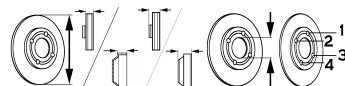

P/N

911 (996)

3.6 Carrera (235kW), 3.6 Carrera 4 (235kW) {for vehicles without ceramic brakes; 01/2002 →; ☉}	10/01-08/05	●	BS-8962	C VP	330	28	75	98	5/10
3.6 Carrera (235kW), 3.6 Carrera 4 (235kW) {for vehicles without ceramic brakes; 01/2002 →; ☉}	10/01-08/05	●	BS-8964	C VP	330	28	75	98	5/10
3.6 Carrera 4S (254kW), 3.6 Carrera S (254kW), 3.6 GT2 (340kW), 3.6 GT2 (355kW), 3.6 GT3 (265kW), 3.6 GT3 (280kW), 3.6 Turbo 4 (309kW), 3.6 Turbo 4S (331kW) {for vehicles without ceramic brakes; ☉}	03/99-08/05	●	BS-8962	C VP	330	28	75	98	5/10
3.6 Carrera 4S (254kW), 3.6 Carrera S (254kW), 3.6 GT2 (340kW), 3.6 GT2 (355kW), 3.6 GT3 (265kW), 3.6 GT3 (280kW), 3.6 Turbo 4 (309kW), 3.6 Turbo 4S (331kW) {for vehicles without ceramic brakes; ☉}	03/99-08/05	●	BS-8964	C VP	330	28	75	98	5/10

911 Convertible (996)

3.4 Carrera (221kW), 3.4 Carrera 4 (221kW), 3.6 Carrera (235kW), 3.6 Carrera 4 (235kW), 3.6 Carrera 4S (254kW), 3.6 Carrera S (254kW) {☉}	02/98-08/05	●	BS-8896	C VP	318	28	67	98	5/9
3.4 Carrera (235kW), 3.4 Carrera 4 (235kW) {→ 09/2001; ☉}	05/01-08/05	●	BS-8896	C VP	318	28	67	98	5/9
3.6 Carrera (235kW), 3.6 Carrera 4 (235kW) {for vehicles without ceramic brakes; 01/2002 →; ☉}	10/01-08/05	●	BS-8958	C VP	330	34	69.5	98	5/7
3.6 Carrera (235kW), 3.6 Carrera 4 (235kW) {for vehicles without ceramic brakes; 01/2002 →; ☉}	10/01-08/05	●	BS-8960	C VP	330	34	69.5	98	5/7
3.6 Carrera 4S (254kW), 3.6 Carrera S (254kW), 3.6 Turbo 4 (309kW), 3.6 Turbo 4S (331kW) {for vehicles without ceramic brakes; ☉}	06/02-08/05	●	BS-8958	C VP	330	34	69.5	98	5/7
3.6 Carrera 4S (254kW), 3.6 Carrera S (254kW), 3.6 Turbo 4 (309kW), 3.6 Turbo 4S (331kW) {for vehicles without ceramic brakes; ☉}	06/02-08/05	●	BS-8960	C VP	330	34	69.5	98	5/7
3.4 Carrera (221kW), 3.4 Carrera 4 (221kW), 3.6 Carrera (235kW), 3.6 Carrera 4 (235kW), 3.6 Carrera 4S (254kW), 3.6 Carrera S (254kW)	02/98-08/05	●	BS-8932	C VP	299	24	75	98	5/9
3.4 Carrera (235kW), 3.4 Carrera 4 (235kW) {→ 09/2001}	05/01-08/05	●	BS-8932	C VP	299	24	75	98	5/9
3.6 Carrera (235kW), 3.6 Carrera 4 (235kW) {for vehicles without ceramic brakes; 01/2002 →; ☉}	10/01-08/05	●	BS-8962	C VP	330	28	75	98	5/10
3.6 Carrera (235kW), 3.6 Carrera 4 (235kW) {for vehicles without ceramic brakes; 01/2002 →; ☉}	10/01-08/05	●	BS-8964	C VP	330	28	75	98	5/10
3.6 Carrera 4S (254kW), 3.6 Carrera S (254kW), 3.6 Turbo 4 (309kW), 3.6 Turbo 4S (331kW) {for vehicles without ceramic brakes; ☉}	06/02-08/05	●	BS-8962	C VP	330	28	75	98	5/10
3.6 Carrera 4S (254kW), 3.6 Carrera S (254kW), 3.6 Turbo 4 (309kW), 3.6 Turbo 4S (331kW) {for vehicles without ceramic brakes; ☉}	06/02-08/05	●	BS-8964	C VP	330	28	75	98	5/10

911 Targa (996)

All Models {☉}	12/01-08/05	●	BS-8896	C VP	318	28	67	98	5/9
All Models	12/01-08/05	●	BS-8932	C VP	299	24	75	98	5/9

911 (997)