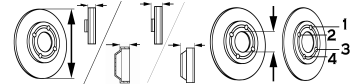

P/N

Z3 (E36)

M 3.2 (236kW), M 3.2 (239kW) {☉}	03/97-01/03	●	BS-7604	V	312	20	61	75	5/6
M 3.2 (236kW), M 3.2 (239kW) {☉}	03/97-01/03	●	BS-7558	C V	312	20	61	75	5/6

Z3 Coupe (E36)

2.8 (141kW)	07/97-06/00	●	BS-3240	C V	286	22	51.6	79	5/6
3.0 (170kW) {→ 12/2003}	06/00-06/03	●	BS-5890	C V	300	22	51.6	79	5/6
2.8 (141kW), 3.0 (170kW)	07/97-06/03	●	BS-7560	C S	272	10	83.2	75	5/6
M (236kW), M (239kW) {☉}	02/98-06/03	●	BS-7604	V	312	20	61	75	5/6
M (236kW), M (239kW) {☉}	02/98-06/03	●	BS-7558	C V	312	20	61	75	5/6

Z4 (E85)

2.0 i (110kW), 2.5 i (130kW), 2.5 i (141kW)	02/03-02/09	●	BS-3240	C V	286	22	51.6	79	5/6
2.2 i (125kW) {01/2004 →}	10/03-10/05	●	BS-3240	C V	286	22	51.6	79	5/6
2.5 si (160kW), 3.0 i (170kW), 3.0 si (195kW)	02/03-02/09	●	BS-5890	C V	300	22	51.6	79	5/6
3.0 si (195kW)	01/06-12/08	●	BS-6210	V	325	25	52.7	79	5/6
2.0 i (110kW), 2.5 i (130kW), 2.5 i (141kW)	02/03-02/09	●	BS-8086	S	280	10	75.2	75	5/6
2.2 i (125kW) {01/2004 →}	10/03-10/05	●	BS-8086	S	280	10	75.2	75	5/6
2.5 si (160kW), 3.0 i (170kW), 3.0 si (195kW)	02/03-02/09	●	BS-8090	V	294	19	74.5	75	5/6

Z4 Coupe (E86)

3.0 si (195kW)	03/06-01/09	●	BS-6210	V	325	25	52.7	79	5/6
3.0 si (195kW)	03/06-01/09	●	BS-5890	C V	300	22	51.6	79	5/6
3.0 si (195kW)	03/06-01/09	●	BS-8090	V	294	19	74.5	75	5/6

Z4 (E89)

sDrive 18 i (115kW), sDrive20i (135kW), sDrive23i (150kW), sDrive28i (180kW)	05/09-	●	BS-7580	C V	300	24	73	79	5/6
sDrive35i (225kW), sDrive35is (250kW)	05/09-	●	BS-9208	V	324	20	54.2	75	5/6