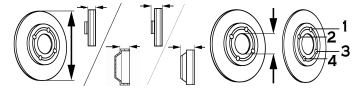

P/N

25 (RF)

1.1 16V (55kW), 1.4 16V (62kW), 1.4 16V (76kW), 1.6 16V (80kW), 1.8 16V (107kW), 1.8 16V (85kW), 2.0 iDT (74kW)	10/99-05/05	●	BS-2240	V	262	21	44.7	64.15	4/8
1.1 16V (55kW), 1.4 16V (62kW), 1.4 16V (76kW), 1.6 16V (80kW), 1.8 16V (107kW), 1.8 16V (85kW), 2.0 iDT (74kW)	10/99-05/05	●	BS-4510	S	262	13	44.6	64	4/8
1.1 16V (55kW), 1.4 16V (62kW), 1.4 16V (76kW), 1.6 16V (80kW), 1.8 16V (107kW), 1.8 16V (85kW), 2.0 iDT (74kW)	10/99-05/05	●	BS-0830	S	238	10	48.4	61	4/8

45 (RT)

1.4 (76kW), 1.6 (80kW), 1.8 (86kW), 2.0 iDT (74kW), 2.0 V6 (110kW)	02/00-05/05	●	BS-4510	S	262	13	44.6	64	4/8
All Models	02/00-05/05	●	BS-2240	V	262	21	44.7	64.15	4/8
All Models	02/00-05/05	●	BS-0830	S	238	10	48.4	61	4/8

45 Saloon (RT)

1.4 (76kW), 1.6 (80kW), 1.8 (86kW), 2.0 iDT (74kW), 2.0 V6 (110kW)	02/00-05/05	●	BS-4510	S	262	13	44.6	64	4/8
All Models	02/00-05/05	●	BS-2240	V	262	21	44.7	64.15	4/8
All Models	02/00-05/05	●	BS-0830	S	238	10	48.4	61	4/8

75 (RJ)

1.8 (88kW), 1.8 Turbo (110kW), 2.0 CDT (85kW), 2.0 CDTi (96kW), 2.0 V6 (110kW), 2.5 V6 (129kW), 2.5 V6 (130kW)	02/99-05/05	●	BS-6290	V	284	22	38.2	64.2	5/6
1.8 (88kW), 1.8 Turbo (110kW), 2.0 CDT (85kW), 2.0 CDTi (96kW), 2.0 V6 (110kW), 2.5 V6 (129kW), 2.5 V6 (130kW)	02/99-05/05	●	BS-6310	S	280	10	62	64	5/6

75 Tourer (RJ)

1.8 (88kW), 1.8 Turbo (110kW), 2.0 CDT (85kW), 2.0 CDTi (96kW), 2.0 V6 (110kW), 2.5 V6 (130kW)	08/01-05/05	●	BS-6290	V	284	22	38.2	64.2	5/6
1.8 (88kW), 1.8 Turbo (110kW), 2.0 CDT (85kW), 2.0 CDTi (96kW), 2.0 V6 (110kW), 2.5 V6 (130kW)	08/01-05/05	●	BS-6310	S	280	10	62	64	5/6

100 / METRO (XP)

111 C/L/S (44kW), 114 GTI 16V (69kW) {05/1990 →}	03/90-12/98	●	BS-1090	V	240	22	43	66	4/6
111 C/L/S (44kW), 114 GTI 16V (69kW), 114 GTI/GT 16V CAT (66kW), 114 S/L/GTA (55kW) {05/1990 →}	03/90-12/98	●	BS-1040	S	240	12.8	43	65.8	4/6
114 D (38kW), 114 GSi (76kW), 114 GTI 16V (76kW)	08/91-12/98	●	BS-1040	S	240	12.8	43	65.8	4/6
114 GSi (76kW)	10/94-10/95	●	BS-1090	V	240	22	43	66	4/6
114 GTI 16V (76kW) {→ 12/1995}	08/91-12/98	●	BS-1090	V	240	22	43	66	4/6
114 GTI/GT 16V CAT (66kW), 114 S/L/GTA (55kW) {05/1990 → 12/1995}	03/90-12/98	●	BS-1090	V	240	22	43	66	4/6
115 D (42kW) {01/1995 →}	12/94-12/98	●	BS-1040	S	240	12.8	43	65.8	4/6

100 Convertible (XP)

111 (44kW), 114 (55kW) {→ 12/1998}	04/94-10/97	●	BS-1040	S	240	12.8	43	65.8	4/6
114 (75kW)	03/97-10/98	●	BS-1040	S	240	12.8	43	65.8	4/6
All Models	04/94-10/98	●	BS-1090	V	240	22	43	66	4/6

200 Coupe (XW)

216 (82kW) {ABS}	01/96-12/97	●	BS-2240	V	262	21	44.7	64.15	4/8
216 (90kW), 220 GSi (100kW), 220 Turbo (147kW) {→ 12/1996}	10/92-06/99	●	BS-2260	V	262.5	21	47.2	64	4/8
216 (82kW) {ABS}	01/96-12/97	●	BS-0830	S	238	10	48.4	61	4/8
216 (90kW) {ABS; → 10/1995}	10/92-06/99	●	BS-0830	S	238	10	48.4	61	4/8
220 GSi (100kW) {→ 10/1995}	05/94-06/99	●	BS-0830	S	238	10	48.4	61	4/8

200 Hatchback (XW)