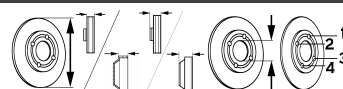

P/N

LAND CRUISER 80 (_J8_)

4.5 (215kW) {→ 12/1997}	08/92-01/98	●	BS-5070	V	311.4	32	58.2	105	6/6
4.0 (115kW)	01/90-08/92	●	BS-8000	V	312	18	67.8	106	6/14
4.2 D (99kW), 4.2 TD (118kW), 4.2 TD (123kW), 4.2 TD 24V (125kW), 4.5 24V (151kW)	01/90-12/97	●	BS-9018	V	335	18	102.4	106	6/9

LAND CRUISER 90 (_J9_)

2.7 (110kW) {04/1996 → 07/2000}	04/95-07/02	●	BS-5620	V	318.5	22	70.5	108	6/6
3.0 D-4D (120kW), 3.0 TD (92kW), 3.4 i 24V (131kW)	04/96-	●	BS-5620	V	318.5	22	70.5	108	6/6
3.0 TD (103kW) {04/1996 →}	04/95-07/00	●	BS-5620	V	318.5	22	70.5	108	6/6
2.7 (110kW) {04/1996 → 07/2000}	04/95-07/02	●	BS-8000	V	312	18	67.8	106	6/14
3.0 D-4D (120kW), 3.0 TD (92kW), 3.4 i 24V (131kW)	04/96-	●	BS-8000	V	312	18	67.8	106	6/14
3.0 TD (103kW) {04/1996 →}	04/95-07/00	●	BS-8000	V	312	18	67.8	106	6/14
4.7 (175kW) {→ 07/2008}	08/02-	●	BS-8006	V	329.2	18	102.5	110	5/13

LAND CRUISER AMAZON (FZJ1_, UZJ1_)

4.2 TD (150kW), 4.7 (173kW), 4.7 (175kW)	01/98-08/07	●	BS-8586	V	313	32	70	115	5/5
All Models	01/98-08/07	●	BS-8006	V	329.2	18	102.5	110	5/13

LAND CRUISER (LJ12_, KZJ12_, TRJ12_, KDJ12_, GRJ12_)

2.7 (112kW), 3.0 D (70kW), 3.0 D-4D (92kW) {01/2003 →}	09/02-07/09	●	BS-7998	V	337.6	28	67.3	108	6/6
2.7 (120kW), 3.0 D-4D (120kW), 3.0 D-4D (122kW), 4.0 (183kW)	01/03-07/09	●	BS-7998	V	337.6	28	67.3	108	6/6
3.0 D-4D (127kW) {11/2006 →}	09/02-07/09	●	BS-7998	V	337.6	28	67.3	108	6/6
2.7 (112kW), 3.0 D (70kW), 3.0 D-4D (92kW) {01/2003 →}	09/02-07/09	●	BS-8000	V	312	18	67.8	106	6/14
2.7 (120kW), 3.0 D-4D (120kW), 3.0 D-4D (122kW), 4.0 (183kW)	01/03-07/09	●	BS-8000	V	312	18	67.8	106	6/14
3.0 D-4D (127kW) {11/2006 →}	09/02-07/09	●	BS-8000	V	312	18	67.8	106	6/14

LAND CRUISER 150 (KDJ15_, GRJ15_)

3.0 D-4D (127kW), 3.0 D-4D (140kW), 4.0 V6 Dual VVTi (205kW), 4.0 V6 VVT-i (207kW)	01/10-	●	BS-8708	V	338	32	68.6	107,9	6/8
4.0 V6 Dual VVTi (205kW), 4.0 V6 VVTi (183kW), 4.0 V6 VVTi (203kW), 4.0 V6 VVT-i (207kW)	01/10-	●	BS-8698	V	318.5	28	67.4	107.5	6/8
4.0 V6 VVTi (183kW)	01/10-	●	BS-7998	V	337.6	28	67.3	108	6/6
4.0 V6 VVTi (183kW)	01/10-	●	BS-8000	V	312	18	67.8	106	6/14

LITEACE Bus (CM30_G, KM30_G)

1.5 (51kW), 1.5 (52kW), 2.0 D (53kW)	10/85-01/92	●	BS-7130	V	255	20	41.7	74	4/4

LITEACE Box (CM3_V, KM3_V)

1.5 (51kW), 1.8 D (46kW), 2.0 D (53kW)	10/85-01/92	●	BS-7130	V	255	20	41.7	74	4/4

MODELL F Bus (_R2_, 31)

2.0 (66kW), 2.2 (72kW)	08/87-01/90	●	BS-7130	V	255	20	41.7	74	4/4
2.0 Super (65kW) {08/1985 →}	08/84-08/88	●	BS-7130	V	255	20	41.7	74	4/4

MR 2 I (AW1_)

1.6 16V (85kW), 1.6 16V (91kW) {08/1986 → 10/1989}	11/84-06/90	●	BS-8972	V	258	9	45	68	4/6
1.6 16V (85kW), 1.6 16V (91kW) {→ 07/1986}	11/84-06/90	●	BS-8908	S	240	10	40	54	4/6
1.6 16V (85kW), 1.6 16V (91kW) {08/1986 →}	11/84-06/90	●	BS-9042	S	263	10	40	54	04/06

MR 2 II (SW2_)

2.0 16V (115kW), 2.0 16V (125kW), 2.0 16V (129kW)	12/89-05/00	●	BS-8002	V	258	25	47.2	62	5/7
2.0 Turbo (167kW), 2.0 Turbo (177kW) {→ 11/1991}	12/89-09/99	●	BS-8002	V	258	25	47.2	62	5/7
2.0 16V (115kW), 2.0 16V (125kW), 2.0 16V (129kW) {⊙ [in]: 14}	12/89-05/00	●	BS-9016	V	263	16	46.2	62	5/12

MR 2 III (ZZW3_)