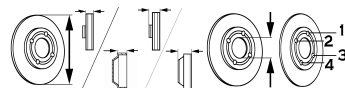

P/N

VEL SATIS (BJ0_)

2.2 dCi (102kW), 3.5 (170kW) {ABS; → 12/2005; without ABS sensor ring, without wheel bearing}	09/04-	•	BS-8076	S	300	11	82,2	52,1	5/5
2.2 dCi (83kW) {→ 12/2005; with integrated ABS sensor, with integrated sensor ring; ☉ ; ☉}	12/04-	•	702976B S4	S	300	11	84,6		5/5

WIND (E4M_)

All Models {→ 09/2013}	07/10-	•	BS-5830	C V	280	24	44	61	4/6
All Models {with integrated ABS sensor, with integrated wheel bearing; ☉ ; ☉}	07/10-	•	702982B S1	S	250	8	80,6		4/4

ZOE

All Models	06/12-	•	BS-9064	V	258	22	44	61	4/6