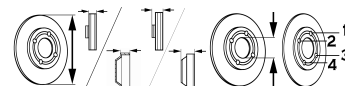

P/N

CAMRY Saloon (_V1_)

2.0 GLI (79kW) {01/1984 →}	03/83-10/86	●	BS-4070	V	243	22	45.6	54	5/8

CAMRY (_V2_)

1.8 i (66kW) {11/1986 →}	10/86-08/88	●	BS-1700	V	255	22	48	54	5/8
2.0 (94kW), 2.0 GLi 16V (89kW) {ABS; 10/1987 →}	11/86-05/91	●	BS-4400	V	255	25	48	54	5/8
2.0 (94kW), 2.0 GLi 16V (89kW) {ABS}	11/86-05/91	●	BS-1700	V	255	22	48	54	5/8
2.0 Turbo-D (62kW), 2.0 Turbo-D (63kW)	11/86-05/91	●	BS-1700	V	255	22	48	54	5/8
2.5 V6 GXI (118kW) {→ 08/1988}	02/88-05/91	●	BS-1700	V	255	22	48	54	5/8
2.5 V6 GXI (118kW) {08/1988 →}	02/88-05/91	●	BS-4400	V	255	25	48	54	5/8
2.0 (94kW), 2.0 GLi 16V (89kW) {ABS}	11/86-05/91	●	BS-2450	S	269	10	64.4	54.1	5/8
2.5 V6 GXI (118kW)	02/88-05/91	●	BS-2450	S	269	10	64.4	54.1	5/8

CAMRY Station Wagon (_V2_)

1.8 (66kW), 2.0 Turbo-D (62kW), 2.0 Turbo-D (63kW)	11/86-05/91	●	BS-1700	V	255	22	48	54	5/8
2.0 (94kW), 2.0 GLi 16V (89kW) {ABS; 01/1988 →}	11/86-05/91	●	BS-4400	V	255	25	48	54	5/8
2.0 (94kW), 2.0 GLi 16V (89kW) {ABS}	11/86-05/91	●	BS-1700	V	255	22	48	54	5/8
2.5 (118kW)	01/90-05/91	●	BS-4400	V	255	25	48	54	5/8
2.0 (94kW), 2.0 GLi 16V (89kW) {ABS; 01/1988 →}	11/86-05/91	●	BS-2450	S	269	10	64.4	54.1	5/8
2.5 (118kW)	01/90-05/91	●	BS-2450	S	269	10	64.4	54.1	5/8

CAMRY (_CV1_, _XV1_, _V1_)

2.2 (100kW) {07/1991 →}	06/91-08/96	●	BS-5710	V	255	28	49	62	5/7
3.0 (138kW) {07/1991 →}	06/91-08/96	●	BS-7160	V	275	28	49.2	62	5/7
2.2 (100kW) {ABS; 07/1991 →}	06/91-08/96	●	BS-6940	S	269	10	64.4	62	5/8
2.2 (100kW), 3.0 (138kW), 3.0 (136kW)	06/91-08/96	●	BS-8904	S	288	10	65	62	5/6

CAMRY Station Wagon (_XV1_, _CV1_, _V10)

2.2 (100kW) {⊙ [in]: 14}	03/92-07/96	●	BS-5710	V	255	28	49	62	5/7
2.2 (100kW) {⊙ [in]: 15}	03/92-07/96	●	BS-7160	V	275	28	49.2	62	5/7
3.0 (138kW)	03/92-07/96	●	BS-7160	V	275	28	49.2	62	5/7
2.2 (100kW), 2.2 (93kW), 3.0 (138kW), 3.0 (136kW)	06/91-07/96	●	BS-8904	S	288	10	65	62	5/6

CAMRY (_CV2_, _XV2_)

2.2 (96kW) {09/1997 →}	08/96-11/01	●	BS-7160	V	275	28	49.2	62	5/7
3.0 24V (140kW) {10/1996 → 10/2001}	08/96-11/01	●	BS-7160	V	275	28	49.2	62	5/7
3.0 V6 (135kW) {→ 10/2001}	08/96-11/01	●	BS-7160	V	275	28	49.2	62	5/7
2.2 (96kW) {ABS; 10/1996 → 10/2001}	08/96-11/01	●	BS-6940	S	269	10	64.4	62	5/8
2.2 (96kW), 2.2 (93kW), 3.0 24V (140kW), 3.0 V6 (135kW)	08/96-11/01	●	BS-8904	S	288	10	65	62	5/6
3.0 24V (140kW) {10/1996 → 10/2001}	08/96-11/01	●	BS-6940	S	269	10	64.4	62	5/8
3.0 V6 (135kW) {→ 10/2001}	08/96-11/01	●	BS-6940	S	269	10	64.4	62	5/8

CAMRY Estate (_CV2_, _XV2_)

3.0 (140kW)	08/96-07/01	●	BS-8904	S	288	10	65	62	5/6

CAMRY (MCV3_, ACV3_, XV3_)