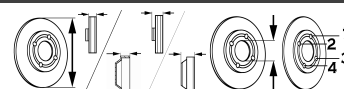

P/N

EXPERT Box (VF3A, VF3U, VF3X)

2.0 16V (103kW), 2.0 HDi 100 (72kW), 2.0 HDi 120 (88kW), 2.0 HDi 120 4x4 (88kW), 2.0 HDi 130 (94kW), 2.0 HDi 130 4x4 (94kW), 2.0 HDi 140 (100kW), 2.0 HDi 165 (120kW)	01/07-	●	●	BS-8678	V	304	28	48,1	71	5/8
1.6 HDi 90 (66kW), 2.0 16V (103kW), 2.0 HDi 120 (88kW), 2.0 HDi 140 (100kW)	01/07-		●	BS-8410	S	290	14	49	71	5/7

EXPERT Platform/Chassis

1.6 HDi 90 (66kW) {for vehicles with disc brakes on the rear axle}	01/07-	●	●	BS-8678	V	304	28	48,1	71	5/8
1.6 HDi 90 (66kW) {for vehicles with drum brakes on the rear axle}	01/07-	●	●	BS-8432	V	280	28	48	71	5/8
2.0 HDi 120 (88kW), 2.0 HDi 140 (100kW)	01/07-	●	●	BS-8678	V	304	28	48,1	71	5/8
All Models	01/07-	●	●	BS-8390	V	304	28	48	71	5/8
All Models	01/07-		●	BS-8410	S	290	14	49	71	5/7

EXPERT Tepee (VF3V)

1.6 HDi 90 (66kW) {for vehicles with drum brakes on the rear axle}	01/07-	●	●	BS-8432	V	280	28	48	71	5/8
1.6 HDi 90 (66kW), 1.6 HDi 90 8V (66kW) {for vehicles with disc brakes on the rear axle}	01/07-	●	●	BS-8678	V	304	28	48,1	71	5/8
1.6 HDi 90 (66kW), 2.0 16V (103kW), 2.0 HDi 120 (88kW), 2.0 HDi 140 (100kW)	01/07-	●	●	BS-8390	V	304	28	48	71	5/8
2.0 16V (103kW), 2.0 HDi 100 (72kW), 2.0 HDi 120 (88kW), 2.0 HDi 120 4x4 (88kW), 2.0 HDi 130 (94kW), 2.0 HDi 130 4x4 (94kW), 2.0 HDi 140 (100kW), 2.0 HDi 165 (120kW)	01/07-	●	●	BS-8678	V	304	28	48,1	71	5/8
1.6 HDi 90 (66kW), 2.0 16V (103kW), 2.0 HDi 120 (88kW), 2.0 HDi 140 (100kW)	01/07-		●	BS-8410	S	290	14	49	71	5/7

J5 Bus (280P)

2.0 (55kW), 2.0 (58kW), 2.5 D (54kW) {06/1984 →}	09/81-09/90	●	●	BS-1690	S	256	16	64	73	5/10
2.0 (55kW), 2.0 (58kW), 2.5 D (54kW) {ch.→0154461; → 05/1984}	09/81-09/90	●	●	BS-1680	S	256	13	61	72	5/10
2.5 D (54kW)	09/81-09/90	●	●	BS-3340	S	290	16	61	73	5/10
2.0 (55kW), 2.0 (58kW), 2.5 D (54kW)	09/81-09/90		●	BT-0440		298	63.6	98	72	5/10

J5 Box (280L)

1.8 (51kW) {06/1984 →}	01/83-11/88	●	●	BS-1690	S	256	16	64	73	5/10
1.8 (51kW) {ch.→0154461; → 05/1984}	01/83-11/88	●	●	BS-1680	S	256	13	61	72	5/10
1.9 D (51kW) {10/1987 →}	09/87-08/90	●	●	BS-1690	S	256	16	64	73	5/10
2.0 (58kW) {ch.→0154461; 11/1981 →}	09/81-08/90	●	●	BS-1680	S	256	13	61	72	5/10
2.0 (58kW) {ch.0154462→}	09/81-08/90	●	●	BS-1690	S	256	16	64	73	5/10
2.5 D (54kW) {11/1981 →; [kg]: 1800}	09/81-08/90	●	●	BS-3340	S	290	16	61	73	5/10
2.5 D (54kW) {ch.→0154461; 11/1981 →; 800→; [kg]:→1600}	09/81-08/90	●	●	BS-1680	S	256	13	61	72	5/10
2.5 D (54kW) {ch.0154462→; 800→; [kg]:→1600}	09/81-08/90	●	●	BS-1690	S	256	16	64	73	5/10
1.8 (51kW)	01/83-11/88		●	BT-0440		298	63.6	98	72	5/10

J5 Platform/Chassis (280L)

2.0 (55kW)	01/86-11/88	●	●	BS-1690	S	256	16	64	73	5/10
2.0 (55kW) {ch.→0154461}	01/86-11/88	●	●	BS-1680	S	256	13	61	72	5/10
2.0 (58kW), 2.5 D (54kW) {06/1984 →}	09/81-09/90	●	●	BS-1690	S	256	16	64	73	5/10
2.0 (58kW), 2.5 D (54kW) {ch.→0154461; → 05/1984}	09/81-09/90	●	●	BS-1680	S	256	13	61	72	5/10
2.5 D (54kW)	09/81-09/90	●	●	BS-3340	S	290	16	61	73	5/10
2.5 D (54kW)	09/81-09/90		●	BT-0440		298	63.6	98	72	5/10

J5 Bus (290P)