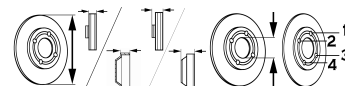

P/N

KADETT E Convertible (43B_)

1.3 S (55kW), 1.4 S (55kW) {→ 12/1991}	03/87-02/93	●	BS-0570	S	235.9	9.9	40.9	60	4/7
1.3 S (55kW), 1.4 S (55kW), 1.6 i (55kW), 1.6 i (60kW), 1.6 i CAT (55kW) {→ 12/1991}	10/86-02/93	●	BS-0590	S	236	12.5	41	60	4/7
1.4 i (44kW)	01/90-08/91	●	BS-0590	S	236	12.5	41	60	4/7
1.4 i (44kW)	01/90-08/91	●	BS-0570	S	235.9	9.9	40.9	60	4/7
1.6 i (55kW) {→ 12/1991}	10/86-02/93	●	BS-0610	V	236.3	19.9	41	60	4/7
1.6 i (60kW), 1.6 i CAT (55kW) {ABS; → 12/1991}	10/87-02/93	●	BS-0610	V	236.3	19.9	41	60	4/7
2.0 i (85kW), 2.0 i CAT (85kW) {→ 09/1991}	10/86-02/93	●	BS-1780	V	256	24	41	60	4/7
1.3 S (55kW), 1.4 i (44kW), 1.6 i (55kW), 1.6 i (60kW), 1.6 i CAT (55kW), 2.0 i (85kW), 2.0 i CAT (85kW)	10/86-02/93	●	BT-0130		242	52.5	65		4/5
1.4 i (44kW)	01/90-08/91	●	BT-0200		228	37.5	56.5		4/5

KADETT E Estate (35_ 36_ 45_ 46_)

1.2 (40kW), 1.3 (50kW), 1.3 i CAT (44kW), 1.3 N (44kW), 1.3 S (55kW), 1.4 i (44kW), 1.4 S (55kW), 1.5 TD (53kW), 1.6 (60kW), 1.6 D (40kW), 1.6 i (55kW), 1.6 i CAT (55kW), 1.6 S (66kW), 1.7 D (42kW), 1.8 E (74kW), 1.8 i (85kW), 1.8 S (62kW)	09/84-08/91	●	BS-0590	S	236	12.5	41	60	4/7
1.5 TD (53kW), 1.6 (60kW), 1.6 D (40kW), 1.6 i (55kW), 1.6 i CAT (55kW), 1.7 D (42kW) {ABS}	09/84-08/91	●	BS-0610	V	236.3	19.9	41	60	4/7
1.6 S (66kW), 1.8 E (74kW), 1.8 i (66kW), 1.8 i (85kW)	09/84-08/91	●	BS-0610	V	236.3	19.9	41	60	4/7
1.8 E (74kW), 1.8 i (66kW), 1.8 i (85kW), 2.0 i (85kW), 2.0 i CAT (85kW)	09/84-08/91	●	BS-1780	V	256	24	41	60	4/7
1.8 i (66kW) {01/1988 →}	06/85-08/91	●	BS-0590	S	236	12.5	41	60	4/7
1.2 (40kW), 1.3 i CAT (44kW), 1.3 N (44kW), 1.3 S (55kW), 1.4 i (44kW), 1.4 S (55kW), 1.5 TD (53kW), 1.6 (60kW), 1.6 D (40kW), 1.6 i (55kW), 1.6 i CAT (55kW), 1.6 S (66kW), 1.7 D (42kW), 1.8 E (74kW), 1.8 i (66kW), 1.8 S (62kW), 2.0 i (85kW), 2.0 i CAT (85kW)	09/84-08/91	●	BT-0130		242	52.5	65		4/5

KADETT E Hatchback (33_ 34_ 43_ 44_)