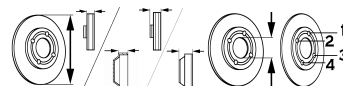

P/N

R-CLASS (W251, V251)

R 280 4-matic (170kW), R 300 (170kW), R 300 CDI (140kW), R 300 CDI 4-matic (140kW), R 320 CDI 4-matic (155kW), R 350 CDI 4-matic (165kW), R 350 CDI 4-matic (195kW) {→ 10/2012}	01/06-	●	●	BS-8078	V	330	32.2	54.7	67	5/8
R 280 CDI 4-matic (140kW), R 320 CDI 4-matic (165kW), R 350 4-matic (200kW) {06/2006 →}	01/06-	●	●	BS-8078	V	330	32.2	54.7	67	5/8
R 350 4-matic (225kW), R 63 AMG (375kW) {→ 10/2012}	01/06-	●	●	BS-8080	V	350.2	32	54.7	67	5/8
R 350 CDI 4-matic (155kW) {05/2009 → 10/2012; ● [in]: 18}	01/06-	●	●	BS-8080	V	350.2	32	54.7	67	5/8
R 350 CDI 4-matic (155kW) {05/2009 → 10/2012}	01/06-	●	●	BS-8078	V	330	32.2	54.7	67	5/8
R 500 4-matic (225kW) {06/2006 →}	01/06-	●	●	BS-8080	V	350.2	32	54.7	67	5/8
R 500 4-matic (285kW)	01/07-	●	●	BS-8642	V	375	32	54.5	67	5/8
R 280 (170kW), R 280 4-matic (170kW), R 280 CDI (140kW), R 280 CDI 4-matic (140kW), R 300 (170kW), R 300 CDI (140kW), R 300 CDI 4-matic (140kW), R 320 CDI 4-matic (155kW), R 320 CDI 4-matic (165kW), R 350 (200kW), R 350 4-matic (200kW), R 350 4-matic (225kW), R 350 CDI 4-matic (165kW), R 350 CDI 4-matic (195kW), R 500 4-matic (285kW) {→ 10/2012}	01/06-	●	●	BS-9001	V	330	22	63	67	5/7
R 280 (170kW), R 280 4-matic (170kW), R 280 CDI (140kW), R 280 CDI 4-matic (140kW), R 300 (170kW), R 300 CDI (140kW), R 300 CDI 4-matic (140kW), R 320 CDI 4-matic (155kW), R 320 CDI 4-matic (165kW), R 350 (200kW), R 350 4-matic (200kW), R 350 4-matic (225kW), R 350 CDI 4-matic (165kW), R 350 CDI 4-matic (195kW), R 500 4-matic (225kW), R 500 4-matic (285kW) {→ 10/2012}	01/06-	●	●	BS-9000	S	330	14	63	67	5/7
R 350 CDI 4-matic (155kW) {05/2009 → 10/2012}	01/06-	●	●	BS-9000	S	330	14	63	67	5/7
R 350 CDI 4-matic (155kW) {05/2009 → 10/2012}	01/06-	●	●	BS-9001	V	330	22	63	67	5/7
R 500 4-matic (225kW), R 63 AMG (375kW)	01/06-	●	●	BS-9001	V	330	22	63	67	5/7

S-CLASS (W108, W109)