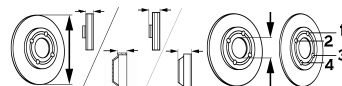

P/N

T2/LN1 Platform/Chassis

809 D (63kW), 809 D (66kW), 811 D (77kW), 811 D (85kW), 814 D (100kW), 814 D (103kW)	04/86-12/94	●	BS-7828	V	324	30	91	118	6/6

VANEO (414)

1.6 (60kW), 1.6 (75kW), 1.7 CDI (55kW), 1.7 CDI (67kW), 1.9 (92kW)	02/02-07/05	●	BS-8012	V	270	22	35.5	67	5/6
1.6 (60kW), 1.6 (75kW), 1.7 CDI (55kW), 1.7 CDI (67kW), 1.9 (92kW)	02/02-07/05	●	BS-7810	S	258	8	55.2	67	5/6

VARIO Bus

All Models {→ 12/2013}	09/96-	●	BS-7828	V	324	30	91	118	6/6
O 810 (75kW), O 812 (90kW), O 814 (100kW), O 815 (112kW)	09/96-	●	BS-7816	V	304	30	91	118	6/6
O 810 (75kW), O 812 (90kW)	09/96-	●	BS-8826	V	304	30	120.5	157	6/6
O 814 (100kW), O 815 (112kW)	09/96-	●	BS-8828	V	324	30	120.5	157	6/6

VARIO Box Body / Estate

512 D (90kW), 612 D (90kW), 613 D, 614 D (100kW), 615 D, 616 D (112kW), 615 D, 616 D (115kW), 618 D (130kW), 812 D (90kW), 813 D, 814 D (100kW), 813 DA, 814 DA 4x4 (100kW), 813 DA, 814 DA 4x4 (95kW), 815 D, 816 D (112kW), 815 D, 816 D (115kW), 815 DA, 816 DA 4x4 (112kW), 815 DA, 816 DA 4x4 (115kW), 818 D (130kW) {→ 12/2013}	09/96-	●	BS-7828	V	324	30	91	118	6/6
613 D, 614 D (95kW), 813 D, 814 D (95kW)	09/96-	●	BS-7828	V	324	30	91	118	6/6
All Models	09/96-	●	BS-7816	V	304	30	91	118	6/6
512 D (90kW), 612 D (90kW), 812 D (90kW)	09/96-	●	BS-8826	V	304	30	120.5	157	6/6
613 D, 614 D (100kW), 613 D, 614 D (95kW), 615 D, 616 D (112kW), 615 D, 616 D (115kW), 618 D (130kW), 813 D, 814 D (100kW), 813 D, 814 D (95kW), 813 DA, 814 DA 4x4 (100kW), 813 DA, 814 DA 4x4 (95kW), 815 D, 816 D (112kW), 815 D, 816 D (115kW), 815 DA, 816 DA 4x4 (112kW), 815 DA, 816 DA 4x4 (115kW), 818 D (130kW)	09/96-	●	BS-8828	V	324	30	120.5	157	6/6

VARIO Dumpertruck