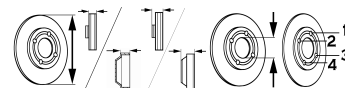

P/N

TRANSPORTER / CARAVELLE Mk III Bus

1.6 D (37kW), 1.6 TD (51kW), 1.6 TD Syncro (51kW), 1.7 D (42kW), 1.9 (44kW), 1.9 (57kW), 1.9 Syncro (57kW), 2.1 (64kW), 2.1 (70kW), 2.1 (82kW), 2.1 Syncro (64kW), 2.1 Syncro (70kW), 2.1 Syncro (82kW) {→ 12/1986}	01/81-07/92	●	BS-4680	S	278	13	119	45	5/5
1.6 D (37kW), 1.6 TD (51kW), 1.9 (44kW), 1.9 (57kW), 1.9 Syncro (57kW) {08/1985 →}	01/81-07/92	●	BS-4150	S	258	16	95,2	45	5/5
1.6 TD Syncro (51kW), 1.7 D (42kW), 2.1 (64kW), 2.1 (70kW), 2.1 (82kW), 2.1 CAT (70kW), 2.1 i (68kW), 2.1 Syncro (64kW), 2.1 Syncro (70kW), 2.1 Syncro (82kW)	08/84-07/92	●	BS-4150	S	258	16	95,2	45	5/5
1.6 TD Syncro (51kW), 1.9 Syncro (57kW), 2.1 Syncro (64kW), 2.1 Syncro (70kW), 2.1 Syncro (82kW) {○ [in]: 14}	02/85-07/92	●	BS-6100	S	258	16	57,5	67	5/6
1.6 TD Syncro (51kW), 1.9 Syncro (57kW), 2.1 Syncro (64kW), 2.1 Syncro (70kW), 2.1 Syncro (82kW) {○ [in]: 16}	02/85-07/92	●	BS-6150	S	277	16	57,7	67	5/6
1.9 (61kW), 1.9 (66kW)	01/83-07/85	●	BS-4680	S	278	13	119	45	5/5

TRANSPORTER Mk III Box