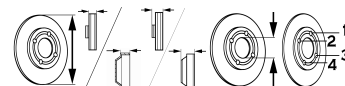

P/N

105,120 (742)

1.0 105 S,L (34kW), 1.2 120 L (38kW), 1.2 120 LS (43kW) {01/1977 → 12/1989}	08/76-12/90	●	BS-1580	S	252.2	9.1	54.5	80	4/4
1.0 105 S,L,GL (33kW) {01/1977 →}	08/76-08/83	●	BS-1580	S	252.2	9.1	54.5	80	4/4

105,120 (744)

All Models {→ 12/1989}	02/83-12/90	●	BS-1580	S	252.2	9.1	54.5	80	4/4

110

All Models {01/1976 → 12/1980}	12/69-03/82	●	BS-1580	S	252.2	9.1	54.5	80	4/4

110 Coupe

All Models {01/1976 → 12/1980}	07/70-03/82	●	BS-1580	S	252.2	9.1	54.5	80	4/4

CITIGO

All Models	10/11-	●	BS-9074	V	256	22	36.6	65	4/5

FABIA (6Y2)

1.0 (37kW), 1.4 (50kW), 1.9 TDI (74kW) {02/2000 →; for PR: 1LB, 1LM}	08/99-03/08	●	BS-8024	C V	239	18	35	65	5/6
1.0 (37kW), 1.4 (50kW), 1.9 TDI (74kW) {02/2000 →; for PR: 1LN, 1LP}	08/99-03/08	●	BS-8030	C V	288	25	34.2	65	5/10
1.2 (40kW), 1.2 (47kW), 1.4 (44kW), 1.4 16V (55kW), 1.4 16V (74kW), 1.4 TDI (51kW), 1.4 TDI (55kW), 1.4 TDI (59kW), 1.9 SDI (47kW), 2.0 (85kW) {for PR: 1LB, 1LM}	12/99-03/08	●	BS-8024	C V	239	18	35	65	5/6
1.2 (40kW), 1.2 (47kW), 1.4 (44kW), 1.4 16V (55kW), 1.4 16V (74kW), 1.4 TDI (51kW), 1.4 TDI (55kW), 1.4 TDI (59kW), 1.9 SDI (47kW), 2.0 (85kW) {for PR: 1LN, 1LP}	12/99-03/08	●	BS-8030	C V	288	25	34.2	65	5/10
1.9 TDI RS (96kW) {09/2003 →; for PR: 1LB, 1LM}	06/03-03/08	●	BS-8024	C V	239	18	35	65	5/6
1.9 TDI RS (96kW) {09/2003 →; for PR: 1LN, 1LP}	06/03-03/08	●	BS-8030	C V	288	25	34.2	65	5/10
All Models	08/99-03/08	●	BS-5450	C V	256	22	36.7	65	5/6
1.0 (37kW), 1.2 (40kW), 1.2 (47kW), 1.4 (44kW), 1.4 (50kW), 1.4 16V (55kW), 1.4 16V (74kW), 1.4 TDI (51kW), 1.4 TDI (55kW), 1.4 TDI (59kW), 1.9 SDI (47kW), 1.9 TDI (74kW)	08/99-03/08	●	BT-1300		239	50.5	59		5/6
1.4 16V (55kW), 1.4 16V (74kW), 1.4 TDI (51kW), 1.4 TDI (55kW), 1.4 TDI (59kW), 1.9 TDI (74kW), 1.9 TDI RS (96kW), 2.0 (85kW) {for PR: 1KK, 1KP}	12/99-03/08	●	BS-5470	C S	232	9	39.3	65	5/6

FABIA (NJ3)

1.0 (44kW), 1.0 (55kW), 1.2 TSI (66kW), 1.2 TSI (81kW), 1.4 TDI (66kW), 1.4 TDI (77kW)	08/14-	●	BS-5450	C V	256	22	36.7	65	5/6
1.0 (44kW), 1.0 (55kW), 1.2 TSI (66kW), 1.2 TSI (81kW), 1.4 TDI (66kW), 1.4 TDI (77kW) {for PR: 1ZC}	08/14-	●	BS-8030	C V	288	25	34.2	65	5/10

FABIA Combi (6Y5)