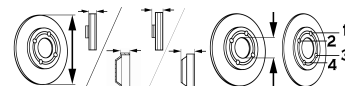

P/N

PASSAT (362)

1.4 TSI (118kW), 1.4 TSI (90kW), 1.4 TSI EcoFuel (110kW), 1.4 TSI MultiFuel (118kW), 1.6 TDI (77kW), 1.8 TSI (118kW), 2.0 TDI (100kW), 2.0 TDI (103kW), 2.0 TDI (125kW), 2.0 TDI (130kW), 2.0 TDI 4motion (103kW), 2.0 TDI 4motion (125kW), 2.0 TDI 4motion (130kW), 2.0 TSI (155kW), 3.6 FSI 4motion (220kW) {→ 10/2014; for PR: 2EA; for vehicles with electric handbrake}	08/10-12/14	●	BS-8044	C	V	310	22	48.5	65	5/10

PASSAT Variant (365)

1.4 TSI (118kW), 1.4 TSI (90kW), 1.4 TSI EcoFuel (110kW), 1.4 TSI MultiFuel (118kW), 1.6 TDI (77kW), 1.8 TSI (118kW), 2.0 TDI (100kW), 2.0 TDI (103kW), 2.0 TDI (125kW), 2.0 TDI (130kW), 2.0 TDI 4motion (103kW), 2.0 TDI 4motion (125kW), 2.0 TSI (155kW), 3.6 FSI 4motion (220kW) {for PR: 1ZG, 1ZM}	08/10-12/14	●	BS-8036	C	V	312	25	49.7	65	5/10
1.4 TSI (118kW), 1.4 TSI MultiFuel (118kW), 2.0 TDI (100kW), 2.0 TDI (130kW), 2.0 TDI 4motion (125kW), 3.6 FSI 4motion (220kW) {for PR: 1LA, 1LA , 1LB, 1LB}	08/10-12/14	●	BS-8712	C	V	340	30	48.3	65	9/10
1.4 TSI (90kW), 1.4 TSI EcoFuel (110kW), 1.6 TDI (77kW), 1.8 TSI (118kW), 2.0 TDI (103kW), 2.0 TDI (125kW), 2.0 TDI 4motion (103kW), 2.0 TSI (155kW) {for PR: 1LA , 1LB}	08/10-12/14	●	BS-8712	C	V	340	30	48.3	65	9/10
2.0 TDI 4motion (130kW) {→ 10/2014; for PR: 1ZG, 1ZM}	01/13-12/14	●	BS-8036	C	V	312	25	49.7	65	5/10
1.4 TSI (118kW), 1.4 TSI (90kW), 1.4 TSI EcoFuel (110kW), 1.4 TSI MultiFuel (118kW), 1.6 TDI (77kW), 1.8 TSI (118kW), 2.0 TDI (100kW), 2.0 TDI (103kW), 2.0 TDI (125kW), 2.0 TDI (130kW), 2.0 TDI 4motion (103kW), 2.0 TDI 4motion (125kW), 2.0 TDI 4motion (130kW), 2.0 TSI (155kW), 3.6 FSI 4motion (220kW) {→ 10/2014; for PR: 2EA; for vehicles with electric handbrake}	08/10-12/14	●	BS-8044	C	V	310	22	48.5	65	5/10

PASSAT ALLTRACK (365)