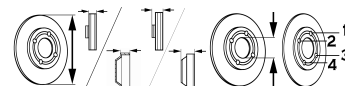

P/N

CADDY III Box (2KA, 2KH, 2CA, 2CH)