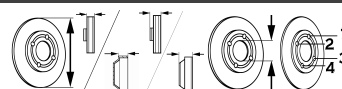

P/N

RAV 4 Mk II (CLA2_, XA2_, ZCA2_, ACA2_)

1.8 VVTi (92kW), 2.0 D-4D 4WD (85kW), 2.0 VVTi 4WD (110kW) {ABS; → 10/2005}	06/00-11/05	●	BT-1660		272	54	64.4	62.1	5/8
2.0 VVTi 4WD (110kW) {ABS; → 07/2003}	06/00-11/05	●	BT-1660		272	54	64.4	62.1	5/8

RAV 4 III (ACA3_, ACE_, ALA3_, GSA3_, ZSA3_)

2.0 (116kW), 2.0 4WD (116kW), 2.0 VVT-i (109kW), 2.0 VVT-i 4WD (109kW), 2.0 VVT-i 4WD (112kW), 2.2 D-4D (110kW), 2.2 D-4D 4WD (100kW), 2.2 D-4D 4WD (110kW), 2.2 D-CAT 4WD (130kW), 2.4 VVTi (125kW), 2.4 VVTi 4WD (125kW)	11/05-	●	BS-8498	V	296	28	49.3	62	5/7
3.5 VVTi 4WD (201kW)	11/05-	●	BS-8822	V	275	25	46.5	62	5/7
2.0 VVT-i 4WD (112kW), 2.2 D-4D 4WD (100kW), 2.2 D-CAT 4WD (130kW), 2.4 VVTi (125kW), 3.5 VVTi 4WD (201kW)	11/05-	●	BS-8500	S	281	12	55	62	5/8

RAV 4 IV (WWA4_, AVA4_, ZSA4_, ALA4_)

2.0 VVT-i (107kW), 2.0 VVT-i 4WD (111kW), 2.2 D4-D 4WD (110kW), 2.5 VVT-i 4WD (132kW)	12/12-	●	BS-8498	V	296	28	49.3	62	5/7

SPADE (NCP14_)

All Models	08/12-	●	BS-8820	V	255	22	46.3	55	4/6

STARLET (KP6_)

1.0 (33kW), 1.2 S (39kW), 1.3 S (48kW)	02/78-09/84	●	BS-4000	S	226	10	31	64	4/4

STARLET Estate (KP6_)

1.0 (33kW), 1.2 (41kW)	02/78-09/84	●	BS-4000	S	226	10	31	64	4/4

STARLET (_P7_)

1.3 (55kW), 1.3 (52kW)	10/84-12/89	●	BS-0260	V	225.8	16	41.6	54	4/6
All Models	10/84-12/89	●	BS-8918	S	226	11	41.6	54.1	04/06

STARLET (_P8_)

1.0 (40kW), 1.3 12V (55kW) {ABS; 01/1992 →}	12/89-12/92	●	BS-5690	V	238	18	43	55	4/6
1.0 (40kW), 1.3 12V (55kW) {ABS; 01/1992 →}	12/89-12/92	●	BS-7320	V	228.7	16	43.3	55	4/6
1.0 (40kW), 1.3 12V (55kW), 1.5 D (40kW)	12/89-03/96	●	BS-8010	V	229	16	43	54	4/6
1.3 12V (55kW) {ABS; 01/1992 → 12/1995}	12/89-03/96	●	BS-5690	V	238	18	43	55	4/6
1.3 12V (55kW) {ABS; 01/1992 → 12/1995}	12/89-03/96	●	BS-7320	V	228.7	16	43.3	55	4/6
1.5 D (40kW) {01/1992 → 12/1995}	12/89-03/96	●	BS-7320	V	228.7	16	43.3	55	4/6

STARLET (EP91)

All Models {ABS; → 05/1996}	04/96-03/99	●	BS-5690	V	238	18	43	55	4/6
All Models {ABS; → 05/1996}	04/96-03/99	●	BS-7320	V	228.7	16	43.3	55	4/6

SUPRA (JZA70_, GA70_, MA70)

3.0 24V (150kW)	01/86-08/88	●	BS-7270	V	291	18	68.3	60	5/8
3.0 Turbo (173kW), 3.0 Turbo (175kW) {→ 12/1992}	09/87-05/93	●	BS-7270	V	291	18	68.3	60	5/8

URBAN CRUISER (NSP1_, NLP1_, ZSP1_, NCP11_)

1.33 (73kW), 1.33 (74kW), 1.4 D-4D (66kW), 1.4 D-4D 4WD (66kW)	04/09-	●	BS-9072	V	275	22	46	55	5/7
1.33 (73kW), 1.33 (74kW), 1.4 D-4D (66kW)	04/09-	●	BS-9082	S	259	9	41	55	5/7
1.4 D-4D 4WD (66kW)	04/09-	●	BS-9084	S	279	10	30.6	55	5/7

VERSO (_AUR2_, _ZGR2_)

1.6 (97kW), 1.8 (108kW), 2.0 D-4D (93kW)	04/09-	●	BS-8880	V	295	26	49.1	62	5/8
2.2 D-4D (110kW), 2.2 D-CAT (130kW)	04/09-	●	BS-8326	V	320	26	49.3	62	5/7
1.6 (97kW), 1.8 (108kW), 2.0 D-4D (93kW), 2.2 D-4D (110kW), 2.2 D-CAT (130kW)	04/09-	●	BS-8760	S	297	11	58.5	62	5/8

VERSO S (NLP12_, NCP12_, NSP12_)

1.33 (70kW), 1.33 (73kW), 1.4 D4-D (66kW)	11/10-	●	BS-9072	V	275	22	46	55	5/7
1.33 (70kW), 1.33 (73kW), 1.4 D4-D (66kW)	11/10-	●	BS-9106	S	259	9	30.2	55	5/7

YARIS/VITZ (SCP1_, NLP1_, NCP1_)