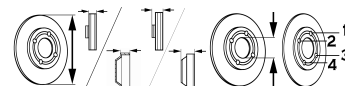

P/N

MEGANE II Coupé-Cabriolet (EM0/1_)

1.5 dCi (76kW), 1.5 dCi (78kW), 1.6 (83kW), 1.6 16V (82kW), 1.9 dCi (81kW), 1.9 dCi (88kW), 1.9 dCi (96kW), 2.0 (99kW), 2.0 16V Turbo (120kW), 2.0 dCi (110kW) {without ABS sensor ring, without wheel bearing}	09/03-12/09	●	BS-8202	S	270	10	80.2	52.3	4/4
1.5 dCi (76kW), 1.5 dCi (78kW), 1.6 (83kW), 1.6 16V (82kW), 1.9 dCi (81kW), 1.9 dCi (88kW), 1.9 dCi (96kW), 2.0 (99kW), 2.0 16V Turbo (120kW), 2.0 dCi (110kW) {without ABS sensor ring, without wheel bearing}	09/03-12/09	●	BS-8200	S	240	8	80.6	52.3	4/4
2.0 dCi (110kW) {01/2006 → 07/2009; with integrated ABS sensor, with integrated sensor ring; ☺ ; ☻}	09/05-03/09	●	702983B S2	S	270	10	81		5/5

MEGANE II Sport Tourer (KM0/1_)

1.4 (72kW)	08/03-07/09	●	BS-7480	V	260	22	44	61	4/6
1.4 (72kW) {09/2003 → 12/2008}	08/03-07/09	●	BS-5830	C V	280	24	44	61	4/6
1.5 dCi (76kW), 1.5 dCi (63kW), 1.6 16V Hi-Flex (77kW), 1.9 dCi (85kW) {→ 12/2008}	05/05-07/09	●	BS-5830	C V	280	24	44	61	4/6
1.5 dCi (78kW) {→ 06/2008}	05/05-06/08	●	BS-5830	C V	280	24	44	61	4/6
1.5 dCi (60kW), 1.5 dCi (74kW), 1.6 (83kW), 1.9 dCi (66kW), 1.9 dCi (68kW), 1.9 dCi (81kW), 1.9 dCi (88kW), 1.9 dCi (96kW), 2.0 (99kW)	08/03-07/09	●	BS-5830	C V	280	24	44	61	4/6
1.6 16V (82kW) {01/2007 → 12/2008}	01/06-08/09	●	BS-5830	C V	280	24	44	61	4/6
2.0 dCi (110kW)	09/05-07/09	●	BS-8744	V	280	24	44	61	5/7
1.4 (72kW), 1.5 dCi (76kW), 1.5 dCi (78kW), 1.5 dCi (60kW), 1.5 dCi (63kW), 1.5 dCi (74kW), 1.6 (83kW), 1.6 16V Hi-Flex (77kW), 1.6 16V (77kW), 1.6 16V (82kW), 1.9 dCi (66kW), 1.9 dCi (68kW), 1.9 dCi (81kW), 1.9 dCi (85kW), 1.9 dCi (88kW), 1.9 dCi (96kW), 2.0 (102kW), 2.0 (99kW) {with integrated ABS sensor, with integrated wheel bearing; ☺ ; ☻}	08/03-01/11	●	702983B S1	S	270	10	90		4/4
1.4 (72kW), 1.5 dCi (76kW), 1.5 dCi (78kW), 1.5 dCi (60kW), 1.5 dCi (63kW), 1.5 dCi (74kW), 1.6 (83kW), 1.6 16V (82kW), 1.9 dCi (68kW), 1.9 dCi (81kW), 1.9 dCi (88kW), 1.9 dCi (96kW), 2.0 (99kW), 2.0 dCi (110kW) {without ABS sensor ring, without wheel bearing}	08/03-08/09	●	BS-8200	S	240	8	80.6	52.3	4/4
1.4 (72kW), 1.5 dCi (76kW), 1.5 dCi (78kW), 1.5 dCi (60kW), 1.5 dCi (63kW), 1.5 dCi (74kW), 1.6 (83kW), 1.6 16V (82kW), 1.9 dCi (68kW), 1.9 dCi (81kW), 1.9 dCi (88kW), 1.9 dCi (96kW), 2.0 (99kW), 2.0 dCi (110kW) {without ABS sensor ring, without wheel bearing}	08/03-08/09	●	BS-8202	S	270	10	80.2	52.3	4/4
2.0 dCi (110kW) {01/2006 → 10/2008; with integrated ABS sensor, with integrated sensor ring; ☺ ; ☻}	09/05-07/09	●	702983B S2	S	270	10	81		5/5

MEGANE II Saloon (LM0/1_)