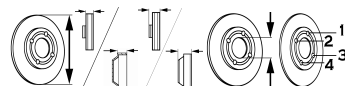

P/N

ASTRA Mk V (H) Sport Hatch

1.4 (55kW), 1.6 (77kW), 1.7 CDTi (74kW), 1.8 (92kW)	02/05-11/10	●	BS-5840	C V	280	25	42	70	5/8
1.4 (55kW), 1.6 (77kW), 1.7 CDTi (74kW), 1.8 (92kW), 1.9 CDTi (110kW), 1.9 CDTi (88kW), 2.0 Turbo (125kW)	02/05-11/10	●	BS-8276	C V	280	25	43	60	4/7
1.6 (132kW) {01/2007 →}	10/06-11/10	●	BS-8276	C V	280	25	43	60	4/7
1.6 (132kW), 1.7 CDTi (81kW), 1.9 CDTi (110kW), 1.9 CDTi (74kW), 1.9 CDTi (88kW), 2.0 Turbo (125kW)	02/05-11/10	●	BS-7924	C V	308	25	42	70	5/8
1.9 CDTi (74kW) {09/2005 →}	08/05-11/10	●	BS-8276	C V	280	25	43	60	4/7
2.0 VXR (176kW)	02/09-11/10	●	BS-8612	V	321	28	43.5	70	5/8
1.3 CDTi (66kW), 1.4 i 16V (66kW), 1.6 (132kW), 1.6 (77kW), 1.6 i 16V (85kW), 1.7 CDTi (74kW), 1.8 (92kW), 1.8 i 16V (103kW), 1.9 CDTi (110kW), 1.9 CDTi (88kW), 2.0 Turbo (125kW)	02/05-11/10	●	BS-5700	C S	240	10	42	57	4/5
1.4 (55kW), 1.6 (77kW), 1.7 CDTi (74kW), 1.8 (92kW), 1.9 CDTi (110kW), 1.9 CDTi (88kW), 2.0 Turbo (125kW)	02/05-11/10	●	BS-5780	C S	263	10	42	65.5	5/6
1.6 (132kW) {01/2007 →}	10/06-11/10	●	BS-5780	C S	263	10	42	65.5	5/6
1.7 CDTi (81kW) {→ 11/2009}	02/07-11/10	●	BS-5700	C S	240	10	42	57	4/5
1.9 CDTi (74kW) {09/2005 →}	08/05-11/10	●	BS-5780	C S	263	10	42	65.5	5/6
2.0 VXR (176kW)	02/09-11/10	●	BS-8614	C S	278	10	42	65.5	5/8

ASTRA TwinTop Mk V (H)

1.6 (132kW) {02/2007 →}	10/06-11/10	●	BS-8276	C V	280	25	43	60	4/7
1.6 (77kW) {03/2006 →}	09/05-11/10	●	BS-5840	C V	280	25	42	70	5/8
1.6 (77kW), 2.0 (125kW) {03/2006 →}	09/05-11/10	●	BS-8276	C V	280	25	43	60	4/7
1.6 (132kW) {02/2007 →}	10/06-11/10	●	BS-5780	C S	263	10	42	65.5	5/6
1.6 (132kW) {02/2007 →}	10/06-11/10	●	BS-7922	C S	264	10	42	57	4/5
1.6 (77kW), 1.9 CDTi (110kW), 2.0 (125kW), 2.0 Turbo (147kW) {03/2006 →}	09/05-11/10	●	BS-7922	C S	264	10	42	57	4/5
1.6 (77kW), 2.0 (125kW) {03/2006 →}	09/05-11/10	●	BS-5780	C S	263	10	42	65.5	5/6
1.6 i 16V (85kW) {12/2006 →}	10/06-11/10	●	BS-7922	C S	264	10	42	57	4/5
1.8 (103kW)	05/08-11/10	●	BS-7922	C S	264	10	42	57	4/5

ASTRA Mk VI (J)