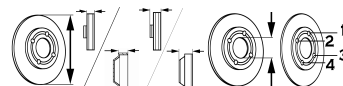

P/N

PT CRUISER (PT_)

1.6 (85kW), 2.0 (104kW), 2.2 CRD (110kW), 2.2 CRD (89kW), 2.4 (105kW), 2.4 (110kW), GT 2.4 (164kW)	06/00-12/10	●	BS-6480	S	270	9	53.2	57.6	5/5
2.0 (100kW), 2.4 (169kW) {→ 09/2010}	09/04-12/10	●	BS-6480	S	270	9	53.2	57.6	5/5

PT CRUISER Convertible

All Models	03/04-03/08	●	BS-6470	V	280	23	39.1	61	5/5
All Models	03/04-03/08	●	BS-6480	S	270	9	53.2	57.6	5/5

SEBRING (JS)

2.0 CRD (103kW), 2.0 VVT (115kW), 2.4 VVT (125kW), 2.7 VVT (141kW), 3.5 AWD (175kW)	09/06-12/10	●	BS-8486	V	294	26	45.5	69	5/5
2.0 CRD (103kW), 2.0 VVT (115kW), 2.4 VVT (125kW), 2.7 VVT (137kW), 2.7 VVT (141kW), 3.5 AWD (175kW)	09/06-12/10	●	BS-9056	S	302	10	60.5	80	05/06
2.0 CRD (103kW), 2.0 VVT (115kW), 2.4 VVT (125kW), 2.7 VVT (137kW), 2.7 VVT (141kW), 3.5 AWD (175kW) {ABS}	09/06-12/10	●	BS-8488	S	262	10	60.3	80	5/6

SEBRING Convertible (JS)

All Models	07/07-12/10	●	BS-8486	V	294	26	45.5	69	5/5
All Models	07/07-12/10	●	BS-9056	S	302	10	60.5	80	05/06

VOYAGER II (ES)

2.5 i (72kW), 2.5 TD (87kW), 3.0 i (108kW) {⊙ [in]: 15}	01/91-09/95	●	BS-4190	V	282	24	38	73.4	5/5
2.5 i (74kW), 3.3 i (110kW), 3.3 i (120kW), 3.3 i AWD (110kW), 3.3 i AWD (120kW) {01/1991 →; ⊙ [in]: 15}	08/90-09/95	●	BS-4190	V	282	24	38	73.4	5/5

VOYAGER Mk II (GS)

2.0 i (98kW), 2.4 i (111kW), 2.5 TD (85kW), 3.0 (112kW), 3.3 i (116kW), 3.8 i AWD (122kW), 3.8 i AWD (131kW) {01/1996 → 02/2001}	01/95-03/01	●	BS-5640	V	282	24	38	73.5	5/5
2.0 i (98kW), 2.4 AWD (111kW), 2.4 i (111kW), 2.5 TD (85kW), 2.5 TDiC AWD (85kW), 3.3 i (116kW), 3.8 i AWD (122kW), 3.8 i AWD (131kW)	01/95-03/01	●	BS-7648	S	290	12.5	56.1	72.1	5/5

VOYAGER Mk III (RG, RS)

2.4 (108kW), 2.5 CRD (105kW), 2.8 CRD (110kW), 3.3 (128kW), 3.3 AWD (128kW), 3.8 (160kW), 3.8 AWD (160kW) {ABS}	02/00-12/08	●	BS-7650	V	302	28	39	73.5	5/5
2.4 (108kW), 2.5 CRD (105kW), 3.3 (128kW), 3.3 AWD (128kW), 3.8 (160kW), 3.8 AWD (160kW) {03/2001 →; ⊙ [in]: 15}	02/00-12/08	●	BS-8194	V	281	28	38	73.5	5/5
2.5 CRD (88kW), 3.3 Flex-Fuel (128kW) {⊙ [in]: 15}	02/00-12/08	●	BS-8194	V	281	28	38	73.5	5/5
2.8 CRD (110kW) {⊙ [in]: 15}	06/04-12/08	●	BS-8194	V	281	28	38	73.5	5/5
All Models	02/00-12/08	●	BS-7648	S	290	12.5	56.1	72.1	5/5

YPSILON

0.9 Twinair (63kW), 1.3 Multijet (70kW)	05/11-	●	BS-4430	V	257	22	40.3	59	4/6