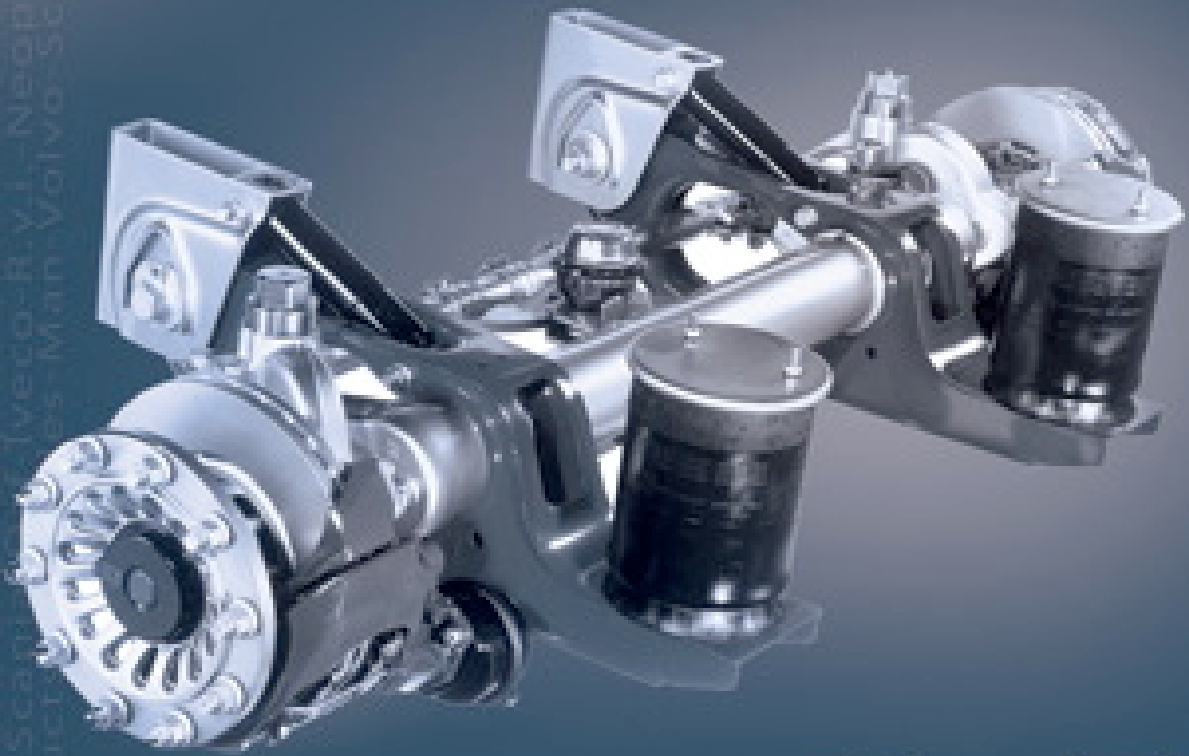

Spare Parts for European Trucks & Trailers

14

TRAILOR

"technology, reliability & quality..."

www.sampalkw.com