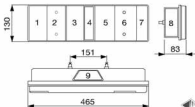

SERTPLAS®

Lighting

REAR COMBINATION LAMPS

EM0030

Truck & Trailer

REPLACES:

RENAULT
SCANIA
IVECO
DAF
MAN

- 1- REVERSING
- 3- POSITION
- 5- STOP
- 7- END OUTLINE LIGHT
- 9- NUMBERPLATE LIGHT

- 2- REAR FOG
- 4- REFLECTOR
- 6- SIGNAL
- 8- SIDEMARKER

Cover Lens Code: 0030C

* Normally we have numberplate light on the left side lamp.

* Please precise on your order if you have a special requirement.

Number of pieces in a unit package.....2 items
Number of unit in a case box.....40 items
Box dimensions.....49x103x57
Box Weight.....51 Kgs.

SERTPLAS REFERENCE	Left	Right	With Universal Gromet and Cable	8 Poles Schlemmer Socket	10 Poles Iveco Socket	Austrian Type 7 Poles Socket	With AMP Socket	Without Cable	
EML0030LA	●		●						Place of the socket Please add BC, US, SE to the end of our reference
EMR0030LA		●	●						
EML0030LB	●			●					
EMR0030LB		●		●					
EML0030LC	●				●				
EMR0030LC		●			●				
EML0030LD	●					●			
EMR0030LD		●				●			
EML0030LE	●						●		
EMR0030LE		●					●		
EML0030LF	●							●	
EMR0030LF		●						●