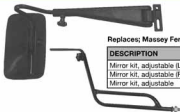

Replaces; Massey Ferguson

DESCRIPTION	CODE NR.	DIMENSIONS	OEM CODE
Mirror kit, adjustable (Left)	SPA076 110L	280x530 up to 770	
Mirror kit, adjustable (Right)	SPA076 110R	280x530 up to 770	
Mirror kit, adjustable	SPA077 110