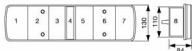

- 1- END - OUT LINE LIGHT
- 2- SIGNAL
- 3- STOP
- 4- REFLECTOR
- 5- POSITION
- 6- REAR FOG
- 7- REVERSE
- 8- SIDE MARKER
- 9- Nr. PLATE LIGHT