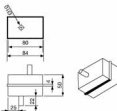

BUSHES

Bushes (Various Type)

Code Nr.: DM004505

DM004505

Engine Suspension Rubber

Code Nr.: DM004506

DM004506

Engine Suspension Rubber

Code Nr.: DM004507

DM004507