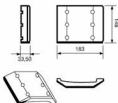

FIFTH WHEEL

Fifth Wheel Rubber Cushion, Set (Upper & Lower)
Big Type (2 Pcs)