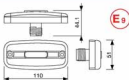

**Side Marker Lamp with L.E.D. Light
Finland Type (includes three L.E.D)**

With Bracket

Code Nr : 1651L

Without Bracket

Code Nr : 0651L

E8