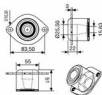

Bushes (Various Type)

Code Nr.: DM004505

DM004505

Engine Suspension Rubber

Code Nr.: DM004506