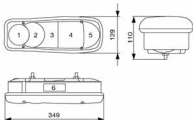

Rear Combination Lamps
(Compact and Highly Decorative)

Cover Lens Code: 0094C

- Normally we have numberplate light on the left side lamp.
- Please precise on your order if you have a special requirement.

Number of pieces in a unit package.....2 Items
Number of unit in a case box.....40 items
Box dimensions.....45,5x76,5x61
Box Weight.....32 Kgs.

		Common Used			
		A	E	Z	
SERTPLAS REFERENCE	L e f t	R i g h t	With Universal Gromet and Cable	With AMP Socket	Without Cable
L0094LA	●		●		
R0094LA		●	●		
L0094LE	●			●	
R0094LE		●		●	
L0094LZ	●				●
R0094LZ		●			●