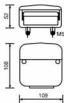

0076
0078

Tail Lamp Caravan Type

Left Lamp (with numberplate light)

Code Nr : L0076L

Right Lamp

Code Nr : R0076R

Cover Lens

Code Nr : U0076C

Front Lamp Caravan Type

Code Nr : U0078L

Cover Lens

Code Nr : U0078C

Tail Lamp

With numberplate light

Code Nr : U0320L

Cover Lens

Code Nr : U0320C

0320

Sanacom Tail Lamp Terminal Plate

Code Nr : U0018Y01

0018

Tail Lamp

Left Lamp

(with numberplate light)

Code Nr : L0019L

Right Lamp

Code Nr : R0019L

Cover Lens

Code Nr : U0019C

0019

Tail Lamp (Metal body)

Left Lamp

(with numberplate light)

Code Nr : L0087L

Right Lamp

Code Nr : R0087L

Cover Lens

Code Nr : U0087C

0087

Tail Lamp

Code Nr : U0222L

Cover Lens

Code Nr : U0222C

Red, amber & clear colours
are available

0222