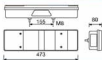

TAIL LAMPS

0172

Six Chamber Tail Lamp

Left lamp (With Fog & Number Plate Light)

Code Nr.: L0172L

Right lamp (With Reverse & Number Plate Light)

Code Nr.: R0172L

Cover Lens

Left lens (With Fog Light)

Code Nr.: L0172C

Right lens

Code Nr.: R0172C

MAZ Truck Tail Lamp

Left lamp (With Fog & Number Plate Light)

Code Nr.: L0091L

Code Nr.: R0091L

Cover Lens

Left lens (With Fog Light)

Code Nr.: L0091C

Right lens

Code Nr.: R0091C