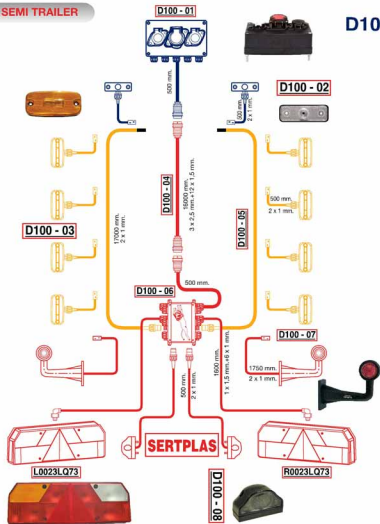

SERTPLAS®

Dorset for Trailer

SEMI TRAILER

D100