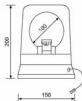

Rotating Beacon

Replaces Bosch
With magnetised housing
12V Lamp
Code Nr : U0259L
24V Lamp
Code Nr : U0271L
Lens
Code Nr : U0322C
Amber, red & blue colours are available

Rotating Beacon

Replaces Bosch
Rod Mounted
12V Lamp
Code Nr : U0322L
24V Lamp
Code Nr : U0323L
Cover Lens
Code Nr : U0322C
Amber, red & blue colours are available