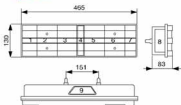

- 1- REVERSING
- 3- POSITION
- 5- STOP
- 7- END OUTLINE LIGHT
- 9- NUMBERPLATE LIGHT
- 2- REAR FOG
- 4- REFLECTOR
- 6- SIGNAL
- 8- SIDEMARKER

Cover Lens Code: 0031C

Number of pieces in a unit package.....2 items
Number of unit in a case box.....40 items
Box dimensions.....49x103x57
Box Weight.....54 Kgs.

SERTPLAS REFERENCE			A	B	C	D	E	F	
	Left	Right	With Universal Gromet and Cable	8 Poles Schlemmer Socket	10 Poles Iveco Socket	Austrian Type 7 Poles Socket	With AWP Socket	Without Cable	
EML0031LA	●		●						Place of the socket Please add BC, US, SE to the end of our reference
EMR0031LA		●	●						
EML0031LB	●			●					
EMR0031LB		●		●					
EML0031LC	●				●				
EMR0031LC		●			●				
EML0031LD	●					●			
EMR0031LD		●				●			
EML0031LE	●						●		
EMR0031LE		●					●		
EML0031LF	●							●	
EMR0031LF		●						●