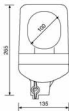

REVOLVING LAMPS

Rotating Beacon

Replaces Bosch
12V Lamp
Code Nr : U0278L
24V Lamp
Code Nr : U0209L
Lens
Code Nr : U0322C
Amber, red & blue colours are available

0278-0209

**0269
0271**

Rotating Beacon

Replaces Bosch
With magnetised housing
12V Lamp
Code Nr : U0259L
24V Lamp
Code Nr : U0271L
Lens
Code Nr : U0322C
Amber, red & blue colours are available

Rotating Beacon

Replaces Bosch
Rod Mounted
12V Lamp
Code Nr : U0322L
24V Lamp
Code Nr : U0323L
Cover Lens
Code Nr : U0322C
Amber, red & blue colours are available

0322-0323

**0266
0267**

Ellipse Shape Rotating Beacon (Revolving Light)
With magnetic housing
Lamp, 12V
Code Nr: U0266L
Lamp, 24V
Code Nr: U0267L
Lens
Code Nr: U0266C
Available red, green, blue, yellow