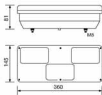

0028

Six Chamber Tail Lamp

Left Lamp

Code Nr : L0121LSK

Right Lamp

Code Nr : R0121LSK

Cover Lens

Code Nr : U0121CSK

Left Lamp (with reverse light)

Code Nr : L0121LKB

Right Lamp (with reverse light)

Code Nr : R0121LKB

Cover Lens

Code Nr : U0121CKB

0121

Tail Lamp (Replaces British Trailer)

Code Nr : U0297L

Cover Lens

Red Cylindrical Code Nr : U0028CK

Amber Cylindrical Code Nr : U0328CS

Amber Conical Code Nr : U0329CS