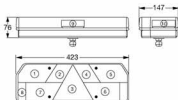

EM0023

Universal Trailer

1- SIGNAL	2- STOP
3- REFLECTOR	4- POSITION
5- REVERSE	6- POSITION & REAR FOG
7- STOP	8- END - OUT LINE LIGHT
9- Nr. PLATE LIGHT	10- SIDE MARKER