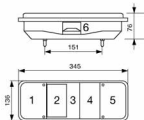

Left Lamp (with numberplate light)
Code Nr: L0205L

Right Lamp
Code Nr: R0205L

Cover Lens (same for left and right)
Code Nr: U0205C

Number of pieces in a unit package.....2 items
Number of unit in a case box.....60 items
Box dimensions.....37x98x73,5
Box Weight.....47 Kgs.

		Common Used			
		A	B	E	F
SERTPLAS REFERENCE	Left	Right			
EML0205LA	●		●		
EMR0205LA		●	●		
EML0023LB	●		●		
EMR0023LB		●	●		
EML0205LE	●			●	
EMR0205LE		●		●	
EML0205LF	●				●
EMR0205LF		●			●