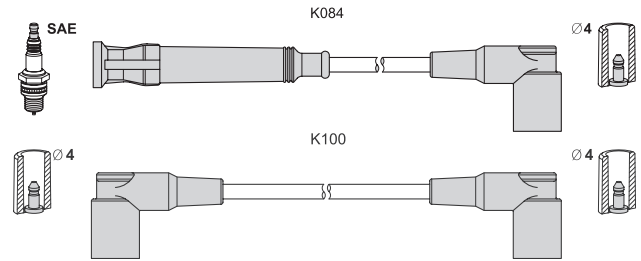

T907C K084 35 45 55 65 K100 75

alternative T028B

application → T176C