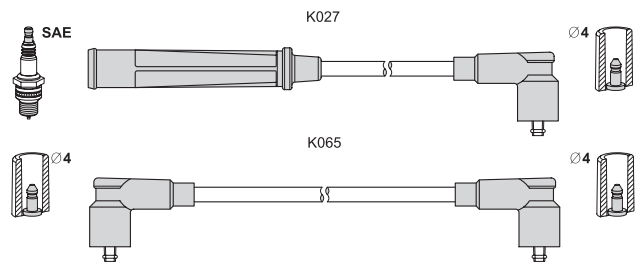

T734B K027 60 60 60 60 K065 60

application → T657C (original)