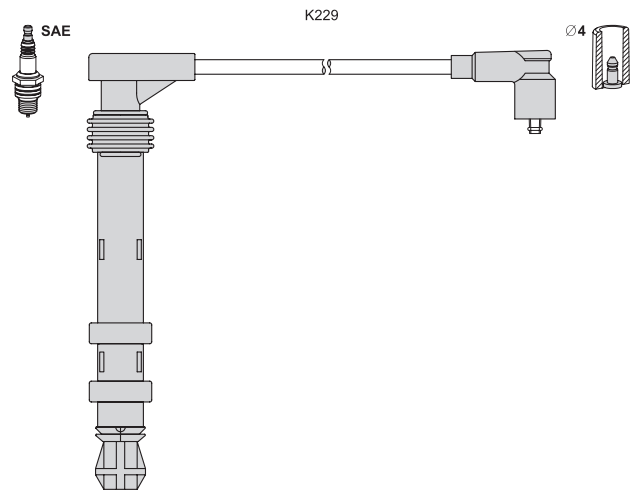

T545B K229 70 65 45 35 -

Fiat Palio Sport 1.6 16V	10.01 -	76	178E7.000