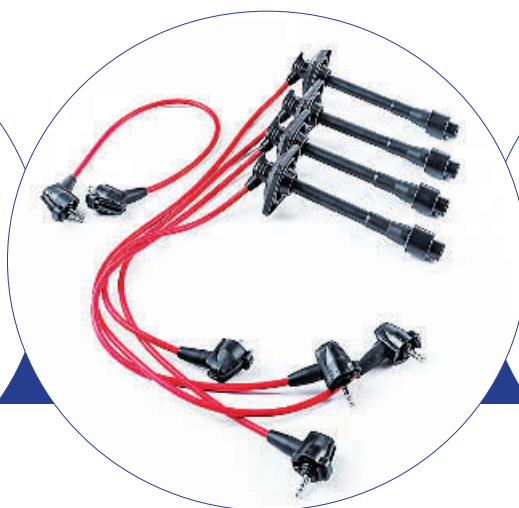

www.tesla-blatna.cz