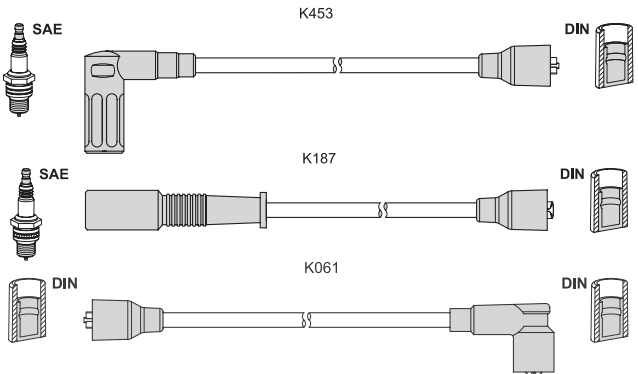

T829B K453 20 45 55 K187 25 K061 90

Fiat Regata 85 (138) 1.6	10.83 - 06.90	60	149 A.000
Regata 90 (138) 1.6 i.e.	01.87 - 07.89	66	149 C2.000
Regata 90 Week. 1.6 i.e.	01.87 - 07.89	66	149 C2.000
Regata 100 (138) 1.6 Super	10.83 - 12.90	74	149 A2.000/_ A4.000
Tempra (159) 1.4 i.e.	03.91 - 08.96	57	159 A2.000
Tempra S.W. 1.4 i.e.	03.91 - 08.96	57	159 A2.000
Uno 75 (146A/E) 1.5 i.e.	10.85 - 12.93	55	149 C1.000/138 C2._
Lancia Delta I (831AB0) 1.1	01.86 - 12.90	47	831 B8.000
1.3	09.79 - 08.92	55	831 A2.000/_ B.000
1.3	09.83 - 08.92	58	831 A2.000
1.5	11.82 - 12.92	63	831 A1.000/_ B1.000
Prisma (831AB0) 1.3	01.83 - 02.92	58	831 A2.000
1.5	01.83 - 04.86	63	831 A1.000

T 829B