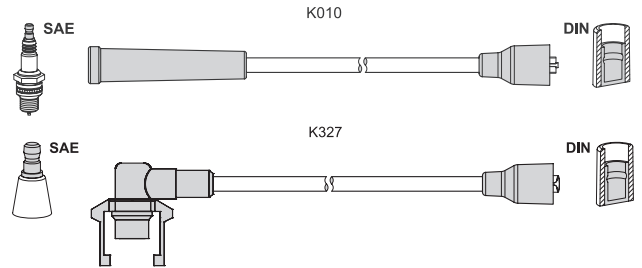

T647B K010 30 40 40 40 K327 40

Renault Twingo (C06_) 1.2	03.93 - 10.96	40	C3G 702/C3G 700
Twingo Van (S06_) 1.2	03.93 - 05.96	40	C3G 702/C3G 700