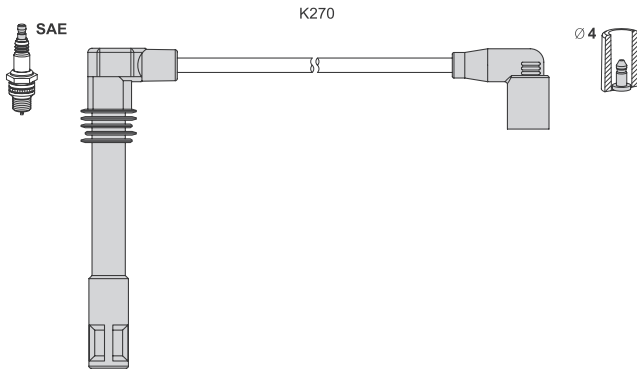

# T 001B

ignition lead sets - summary

**T001B** K540 95 95 100 100 110 110 110 110 K337 100 original T932C

application → T932C (original)

**T002B** K270 75 65 60 55 - original T818C

application → T818C (original)