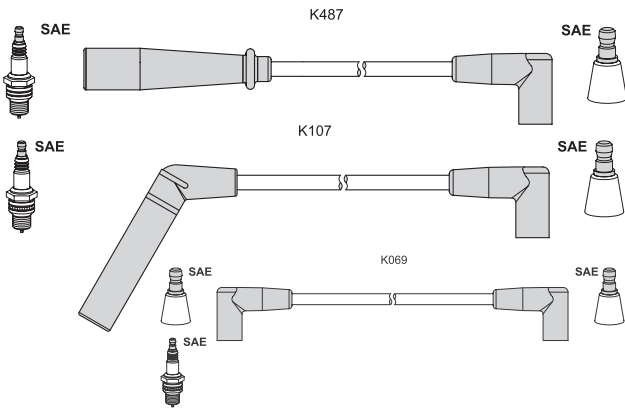

T432B K487 26 38 38 K107 20 K069 36

Jeep Cherokee (XJ) 2.5	10.90 - 09.96	89	EPE
2.5	10.95 - 09.01	89	EPE
2.5 i 4x4	12.91 - 09.01	90	EPE/HX
Wrangler I (YJ, SJ) 2.5	12.91 - 08.96	89	EPE
Wrangler II (TJ) 2.5	08.96 - 04.07	87	P00