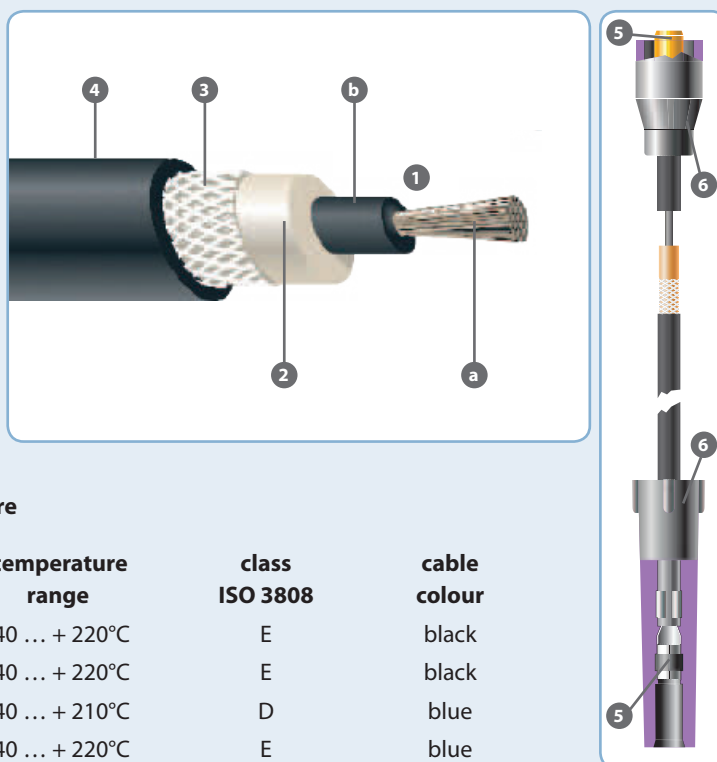

Technical specification - cable parameters - resistive core

type of TESLA set	cable diameter	outer jacket	temperature range	class ISO 3808	cable colour
TxxxB	7 mm	silicone	-40 ... + 220°C	E	black
TxxxG	8 mm	silicone	-40 ... + 220°C	E	black
TxxxH	7 mm	silicone	-40 ... + 210°C	D	blue
TxxxS	7 mm	silicone	-40 ... + 220°C	E	blue