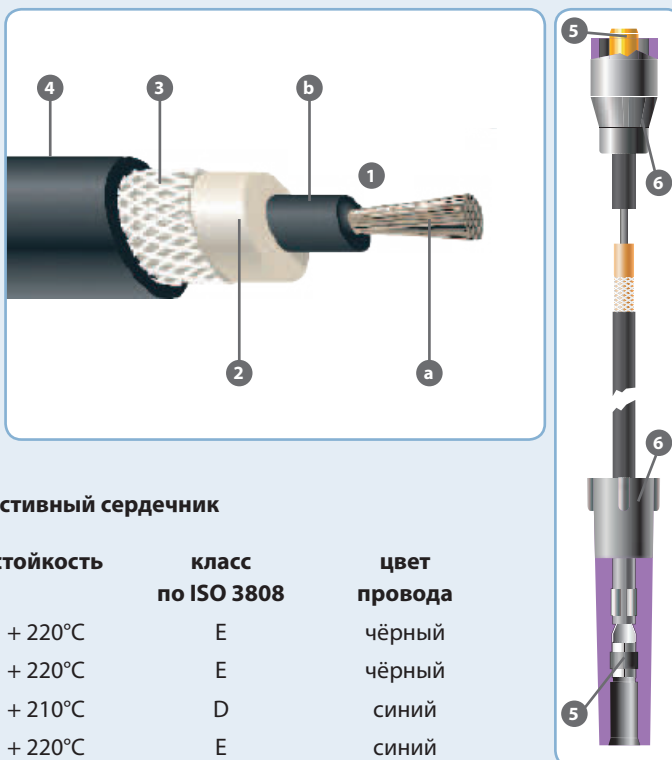

Спецификация комплектов - параметры проводов - резистивный сердечник

код комплекта TESLA	диаметр провода	внешняя оболочка	термостойкость	класс по ISO 3808	цвет провода
TxxxB	7 mm	силикон	-40 ... + 220°C	E	чёрный
TxxxG	8 mm	силикон	-40 ... + 220°C	E	чёрный
TxxxH	7 mm	силикон	-40 ... + 210°C	D	синий
TxxxS	7 mm	силикон	-40 ... + 220°C	E	синий