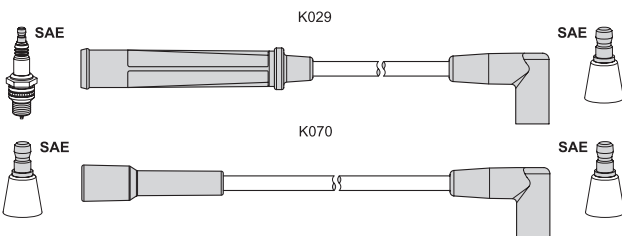

T168B K029 70 60 50 50 K070 50

Opel Kadett D 1.2 S	08.79 - 08.84	44	12 S
1.3 N	08.79 - 08.84	44	13 N
Kadett D Caravan 1.2 S	08.79 - 08.84	44	12 S
1.3 N	08.79 - 08.84	44	13 N
Kadett E (39_, 49_) 1.3 i cat	09.85 - 08.91	44	C 13 N
1.3 N	09.84 - 08.89	44	13 NB/13 N
1.3 S	09.84 - 08.87	55	13 S
Kadett E Cabrio 1.3 S	03.87 - 02.93	55	13 S
Kadett E Caravan 1.3 i cat	09.85 - 08.91	44	C 13 N
1.3 N	09.84 - 08.91	44	13 N
1.3 S	09.84 - 08.87	55	13 S
Kadett E CC 1.3 i cat	09.85 - 08.91	44	C 13 N

< T168B

Opel Kadett E CC 1.3 N	09.84 - 08.91	44	13 NB/13 N
1.3 S	09.84 - 08.87	55	13 S
Kadett E Combo 1.3 N	01.86 - 12.89	44	13 N
1.3 S	01.86 - 12.89	55	13 S
Kadett E Van 1.3 N	09.84 - 07.89	44	13 NB/13 N
Manta B 1.3S	08.81 - 08.86	55	13 S
Manta B CC 1.3S	08.79 - 08.86	55	13 S