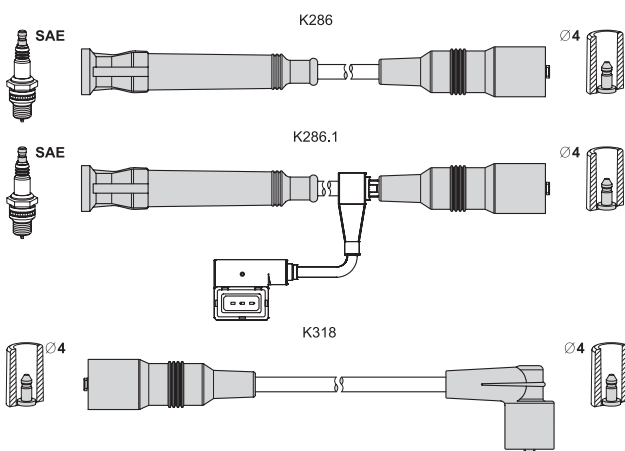

T033B K286 50 55 60 75 85 K286.1 90 (sensor) K318 90 original T175C/T886C/

application → T175C (original)