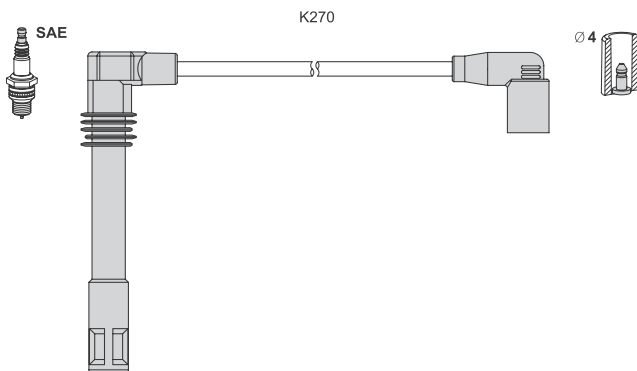

application → T887C (original)

T004B K271 50 45 35 30 - original T874C