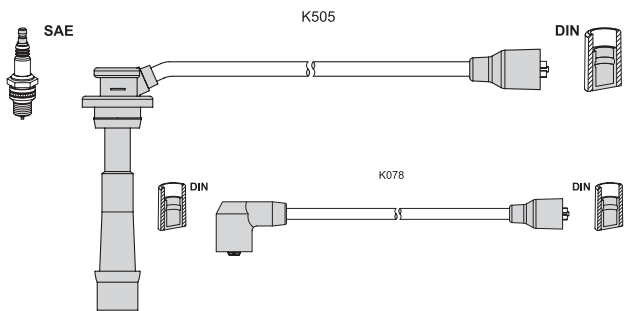

T512B K505 60 55 40 40 K078 40

Suzuki Wagon R+ (EM) 1.0	02.98 - 05.00	48	K10A
1.2	02.98 - 05.00	51	K12A
1.2 4WD	02.98 - 05.00	51