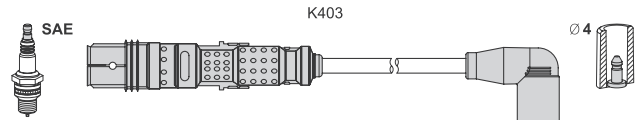

T406C K403 43 55 58 60 -

alternative T056B

Audi A1 (8X1) 1.2 TFSI	05.10 -	63	CBZA
A1 Sportback(8XA) 1.2 TFSI	01.12 -	63	CBZA
A3 (8P1) 1.2 TSI	04.10 - 08.12	77	CBZB
A3 Cabrio (8P7) 1.2 TFSI	03.10 -	77	CBZB
A3 Sportback(8PA) 1.2 TSI	04.10 -	77	CBZB
Seat Altea (5P1) 1.2 TSI	04.10 -	77	CBZB
Altea XL 1.2 TSI	04.10 -	77	CBZB
Ibiza V (6JS) 1.2 TSI	09.10 -	77	CBZB
Ibiza V Sportcoupe 1.2 TSI	09.10 -	77	CBZB
Ibiza V ST (6J8) 1.2 TSI	09.10 -	77	CBZB
Leon (1P1) 1.2 TSI	02.10 -	77	CBZB
Skoda Fabia 1.2 TSI	03.10 -	63	CBZA
Fabia 1.2 TSI	03.10 -	77	CBZB
Fabia Combi 1.2 TSI	03.10 -	63	CBZA
Fabia Combi 1.2 TSI	03.10 -	77	CBZB
Octavia (1Z3) 1.2 TSI	02.10 -	77	CBZB
Octavia Combi (1Z5) 1.2 TSI	02.10 -	77	CBZB
Rapid 1.2 TSI	07.12 -	63	CBZA
Rapid 1.2 TSI	07.12 -	77	CBZB
Roomster (5J) 1.2 TSI	03.10 -	63	CBZA
Roomster (5J) 1.2 TSI	03.10 -	77	CBZB
Roomster Praktik 1.2 TSI	03.10 -	63	CBZA
Yeti 1.2 TSI	09.09 -	77	CBZB
VW Beetle (5C1) 1.2 TSI	07.11 -	77	CBZB
Caddy III Combi 1.2 TSI	09.10 -	63	CBZA
1.2 TSI	09.10 -	77	CBZB
Caddy III Van 1.2 TSI	09.10 -	63	CBZA
1.2 TSI	09.10 -	77	CBZB
Golf VI (5K1) 1.2 TSI	05.10 - 11.12	63	CBZA
1.2 TSI	05.09 - 11.12	77	CBZB
Golf VI Cabrio 1.2 TSI	03.11 -	77	CBZB
Golf VI Variant 1.2 TSI	07.10 -	63	CBZA
1.2 TSI	08.09 -	77	CBZB
Golf VII (5G1) 1.2 TSI	11.12 -	63	CJZB
Golf Plus (5M1,521) 1.2 TSI	11.09 -	77	CBZB
Jetta IV (162) 1.2 TSI	02.11 -	77	CBZB
Polo (6R) 1.2 TSI	05.11 -	66	CBZC
1.2 TSI	11.09 -	77	CBZB
Touran (1T3) 1.2 TSI	05.10 -	77	CBZB