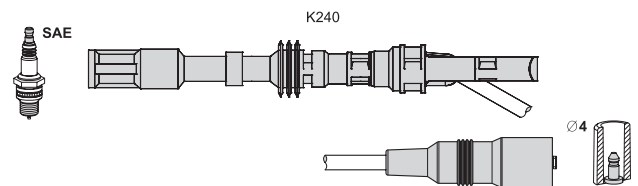

T559C K240 82 76 75 74 -

Audi A3 (8L1) 1.8	09.00 - 05.03	92	AGN/APG
Seat Leon (1M1) 1.8 20V	11.99 - 06.06	92	AGN/APG
Toledo II (1M2) 1.8 20V	04.99 - 05.06	92	AGN/APG
Skoda Octavia (1U2) 1.8	09.96 - 07.00	92	AGN
Octavia Combi 1.8 20V	07.98 - 07.00	92	AGN
VW Bora (1J2) 1.8	10.98 - 05.05	92	AGN
1.8 4motion	02.99 - 05.05	92	AGN
Bora Combi 1.8 4motion	05.99 - 05.05	92	AGN
Golf IV (1J1) 1.8	08.97 - 06.05	92	AGN
1.8 4motion	05.98 - 06.05	92	AGN
Golf IV Variant 1.8 4mot.	05.99 - 06.06	92	AGN