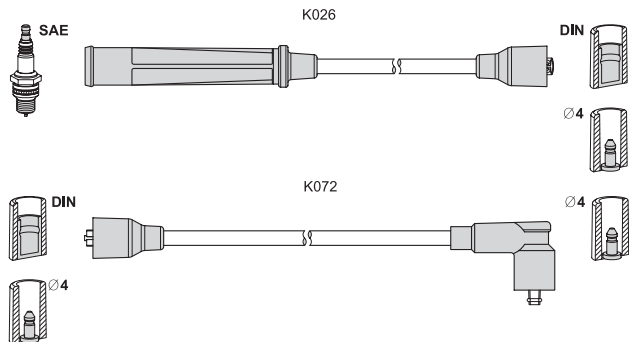

T207B K026 40 50 50 60 K072 40

application → T701C (original)