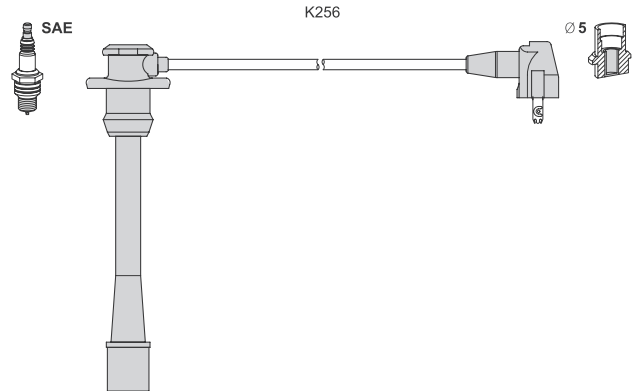

T588P K256 65 50 50 35 -

Toyota 4 Runner 2.7 i	11.95 - 03.96	112	3RZ-FE