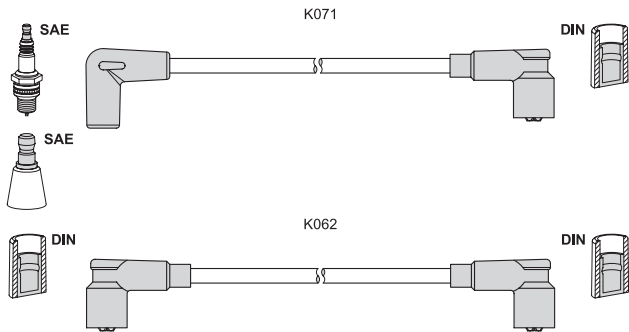

T187B K071 65 80 85 95 K062 80

Aro 240-244 2.5 01.80 - 12.98 60 Aro L25