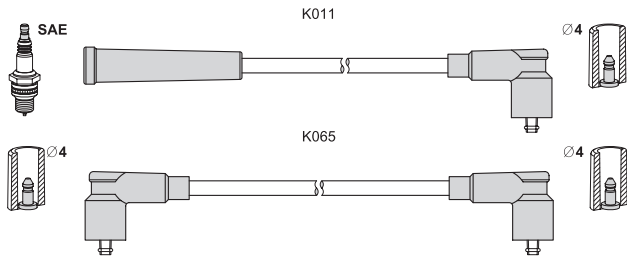

T372S K011 25 35 40 50 K065 30

Skoda Felicia I (6U1) 1.3i (SPI)	10.94 - 03.98	40	135B/AMG
1.3i (SPI)	10.94 - 03.98	50	136B/AMH
Felicia I Combi 1.3i (SPI)	08.95 - 03.98	40	135B/AMG
1.3i (SPI)	08.95 - 03.98	50	136B/AMH
Felicia I Pick Up 1.3i (SPI)	06.97 - 04.02	40	135B/135M
1.3i (SPI)	06.97 - 04.02	50	136B/136M