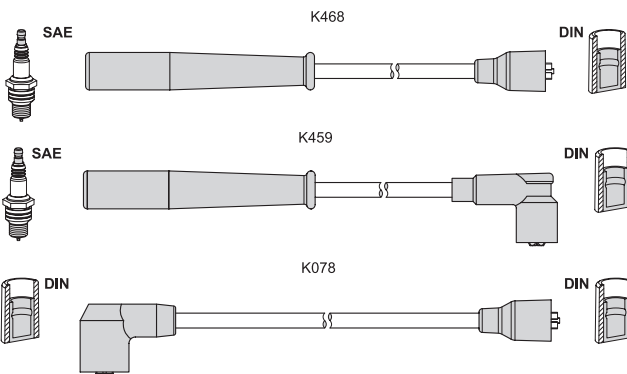

T296B K468 35 40 52 K459 75 90 95 K078 50

Mazda MPV I (LV) 3.0i V6	05.96 - 09.99	109	JE94
3.0i V6	03.95 - 09.99	113	JE94