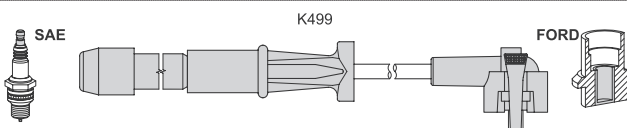

T143G K499 104 91 77 71 -

< T143G

Ford Galaxy (WGR) 2.0 i 11.95 - 05.06 85 NSE/ZVSA