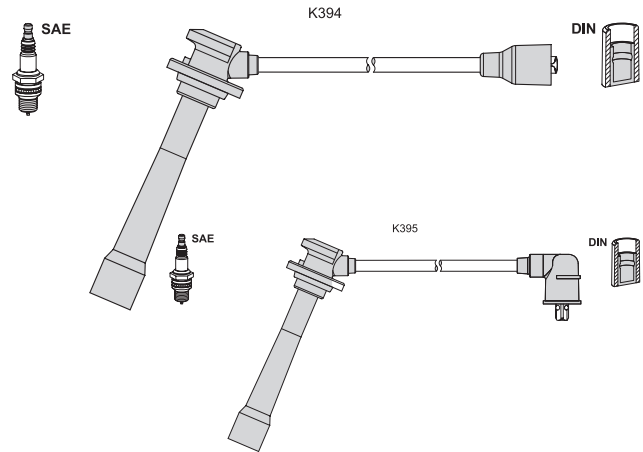

T237B K394 38 K395 78 50 93 62 71 -

Kia Carnival (UP) 2.5 V6	08.99 - 10.01	121	KRV6
Carnival II 2.5 V6	10.01 -	110	K5