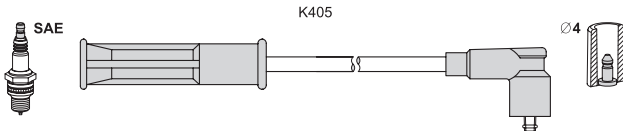

< T920C

VW Transporter IV Bus 2.5	08.96 - 04.03	85	AET
2.5 Syncro	11.92 - 04.03	81	AEN/AAF/ACU/AEU
2.5 Syncro	07.96 - 04.03	85	AET
Transporter IV Flatbed 2.5	11.90 - 04.03	81	AEN/AAF/ACU/AEU
2.5	08.96 - 04.03	85	AET
2.5 Syncro	10.92 - 04.03	81	AEN/AAF/ACU/AEU
2.5 Syncro	08.96 - 04.03	85	AET
Transporter IV Van 2.5	11.90 - 04.03	81	AEN/AAF/ACU/AEU
2.5	08.96 - 04.03	85	AET
2.5 Syncro	10.92 - 04.03	81	AEN/AAF/ACU/AEU
2.5 Syncro	08.96 - 04.03	85	AET

T921B K405 45 35 30 25 -

Renault Symbol 1.4	08.00 -	55	K7J 700
Thalia (LB0/1/2_) 1.4	08.00 -	55	K7J 700