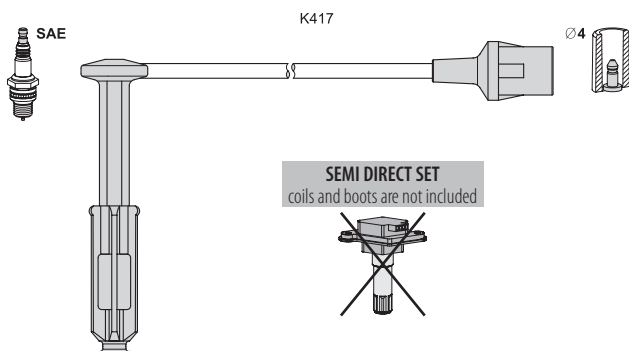

T624C K417 35 55 55 + + + -

Mercedes 280 E (W124) 2.8	10.92 - 06.93	145	M 104.942
280 TE (S124) 2.8	10.92 - 06.93	145	M 104.942
320 E (W124) 3.2	10.92 - 06.93	162	M 104.992

<T624C

Mercedes 320 CE (C124) 3.2	10.92 - 05.93	162	M 104.992
320 TE (S124) 3.2	10.92 - 06.93	162	M 104.992
C 280 (W202) 2.8	09.95 - 05.00	142	M 104.941
E 280 (W124) 2.8	06.93 - 06.95	145	M 104.942
E 280 (W210) 2.8	01.96 - 06.97	142	M 104.945
E 280 T (S124) 2.8	09.95 - 06.96	142	M 104.942
E 280 T (S124) 2.8	09.95 - 06.96	145	M 104.942
E 320 (W210) 3.2	09.95 - 06.97	162	M 104.995
E 320 (C124) 3.2	09.95 - 06.97	162	M 104.992
E 320 T (S124) 3.2	09.95 - 06.96	162	M 104.992
G 320 (W463) 3.2	09.94 - 12.97	155	M 104.996
G 320 GE Cabrio 3.2	09.94 - 11.97	155	M 104.996
S 280 (W140) 2.8	09.95 - 10.98	142	M 104.944
S 300 SE (W140) 2.8	09.95 - 10.98	145	M 104.944
SL 280 (R129) 2.8	09.95 - 10.98	142	M 104.943
SL 320 (R129) 3.2	09.95 - 10.98	170	M 104.991