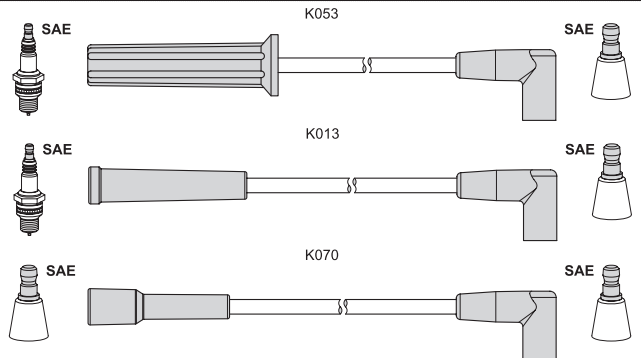

T440B K053 70 60 50 K013-40 K070 45

application → T736B

T 441B