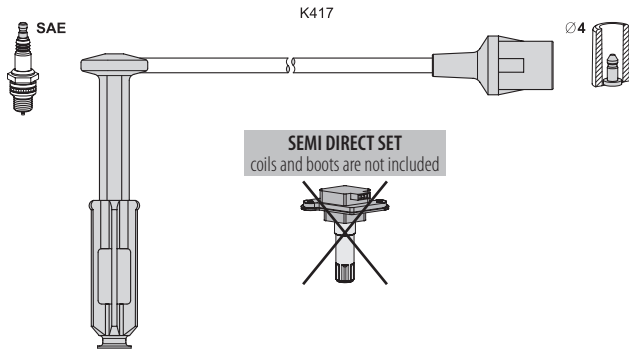

T623C K417 25 45 50 + + + -

Daewoo Korando (KJ) 3.2 4x4	01.99 -	156	M 104.995
Musso (FJ) 3.2 4x4	01.99 -	162	M 104.992
Reyton (GAB_) 3.2 V6	04.02 -	162	M 162.992
Mercedes 280 E (W124) 2.8	10.92 - 06.93	145	M 104.942
280 TE (S124) 2.8	10.92 - 06.93	145	M 104.942
320 E (W124) 3.2	10.92 - 06.93	162	M 104.992
320 CE (C124) 3.2	10.92 - 05.93	162	M 104.992
320 TE (S124) 3.2	10.92 - 06.93	162	M 104.992
C 280 (W202) 2.8	05.93 - 08.95	142	M 104.941
C 36 AMG (W202) 3.6	05.94 - 05.00	206	M 104.941
E 280 (W124) 2.8	06.93 - 06.95	142	M 104.942
E 280 (W124) 2.8	06.93 - 06.95	145	M 104.942
E 280 T (S124) 2.8	06.93 - 08.95	142	M 104.942
E 280 T (S124) 2.8	06.93 - 08.95	145	M 104.942
E 320 (W124) 3.2	06.93 - 06.95	162	M 104.992
E 320 (W210) 3.2	06.95 - 08.95	162	M 104.995
E 320 (A124) 3.2	06.93 - 03.98	162	M 104.992
E 320 (C124) 3.2	06.93 - 08.95	162	M 104.992
E 320 T (S124) 3.2	06.93 - 08.95	162	M 104.992
E 36 AMG (A124) 3.6	05.94 - 03.98	200	M 104.992
E 36 AMG (C124) 3.6	05.94 - 06.97	200	M 104.992
E 36 AMG (C124) 3.6	06.93 - 04.95	195	M 104.992
E 36 T AMG (S124) 3.6	05.94 - 06.96	200	M 104.992
S 300 SE (W140) 2.8	02.93 - 08.95	145	M 104.944
S 300 SE, SEL (W140) 3.2	03.91 - 10.98	170	M 104.994
S 280 (W140) 2.8	02.93 - 08.95	142	M 104.944
SL 280 (R129) 2.8	02.93 - 08.95	142	M 104.943
SL 320 (R129) 3.2	02.93 - 08.95	170	M 104.991
Ssang Yong Korando (KJ) 3.2	12.96 -	154	M 104.995
3.2	01.99 -	156	M 104.995
3.2	06.97 -	162	M 104.992
Korando Cabrio (KJ) 3.2	01.99 -	156	M 104.995
3.2	06.97 -	162	M 104.992
Musso (FJ) 3.2	06.96 -	162	M 104.992
Reyton (GAB_) 3.2	04.02 -	162	G32D