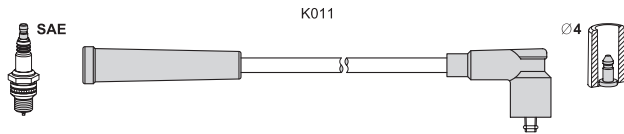

T832B K011 55 55 60 65 -

FSO Polonez III 1.6 i	09.92 - 03.02	57	
Polonez III Sedan 1.6 i	09.92 - 03.02	57