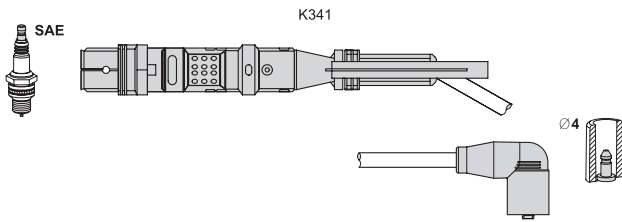

T165C K341 100 88 85 72 73 58 -

Seat Leon (1M1) 2.8 Cupra 4	02.01 - 06.06	150	AUE
VW Bora (1J2) 2.8 V6 4motion	03.99 - 04.01	150	AQP/AUE/BDE
Bora Combi 2.8 V6 4motion	05.99 - 05.05	150	AQP/AUE/BDE
Golf IV 2.8 V6 4motion	05.99 - 04.01	150	AQP/AUE
Golf IV Variant 2.8 V6 4mot.	05.99 - 04.01	150	AQP/AUE