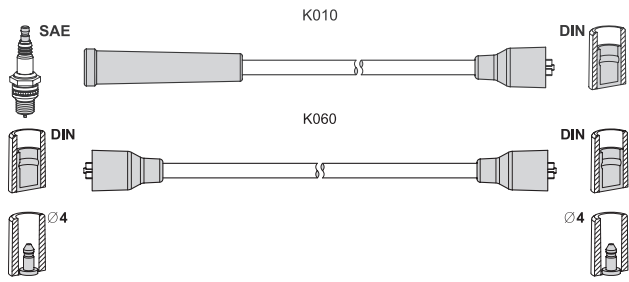

T 185H

ignition lead sets - summary

T185H K010 20 25 30 30 K060 30

application → T641S