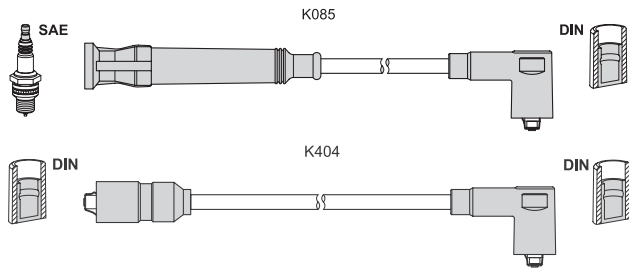

T206C K085 95 90 80 65 K404 53

Alfa Romeo 33 1.7 16V	01.90 - 09.94	95	AR 30747
1.7 16V	01.90 - 03.92	97	AR 30747
1.7 16V 4x4	01.90 - 09.94	95	AR 30747
1.7 16V 4x4	01.90 - 09.94	97	AR 30747
33 Sport Wagon 1.7 16V	01.90 - 09.94	95	AR 30747
1.7 16V	01.90 - 09.94	97	AR 30747
1.7 16V 4x4	01.90 - 09.94	95	AR 30747
1.7 16V 4x4	01.90 - 03.92	97	AR 30747