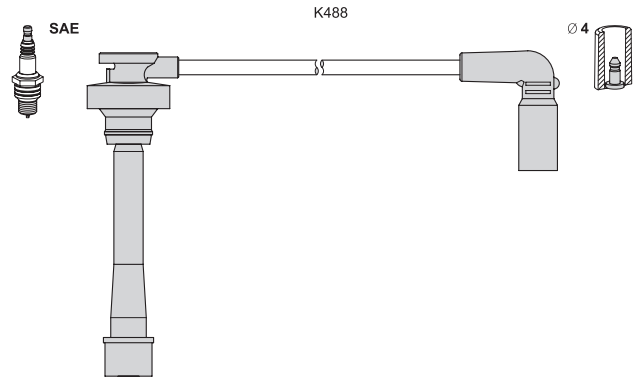

T315B K488 30 40 44 53 -

Great Wall Hover 2.4	05 - 10	95	4G64S4M