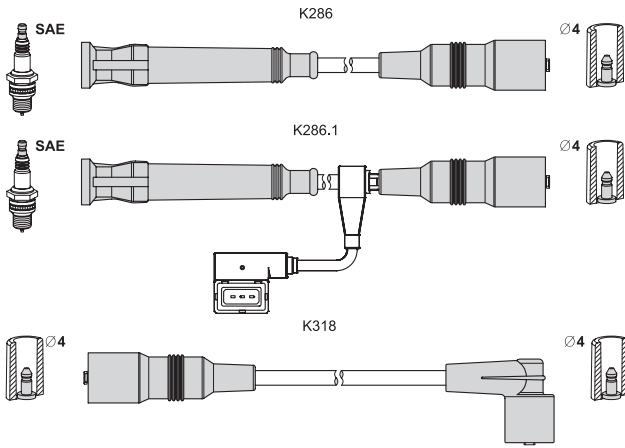

T031B K286 50 55 60 75 85 K286.1 90 (sensor) K318 75 original T174C/T718C/

application → T174C (original)