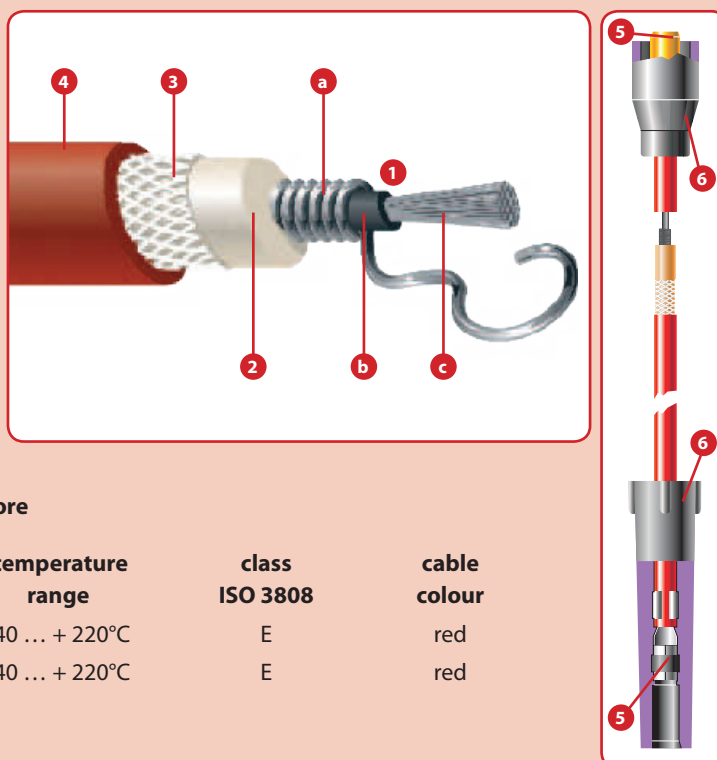

Technical specification - cable parameters - inductive core

type of TESLA set	cable diameter	outer jacket	temperature range	class ISO 3808	cable colour
TxxxM	7 mm	silicone	-40 ... + 220°C	E	red
TxxxP	5 mm	silicone	-40 ... + 220°C	E	red