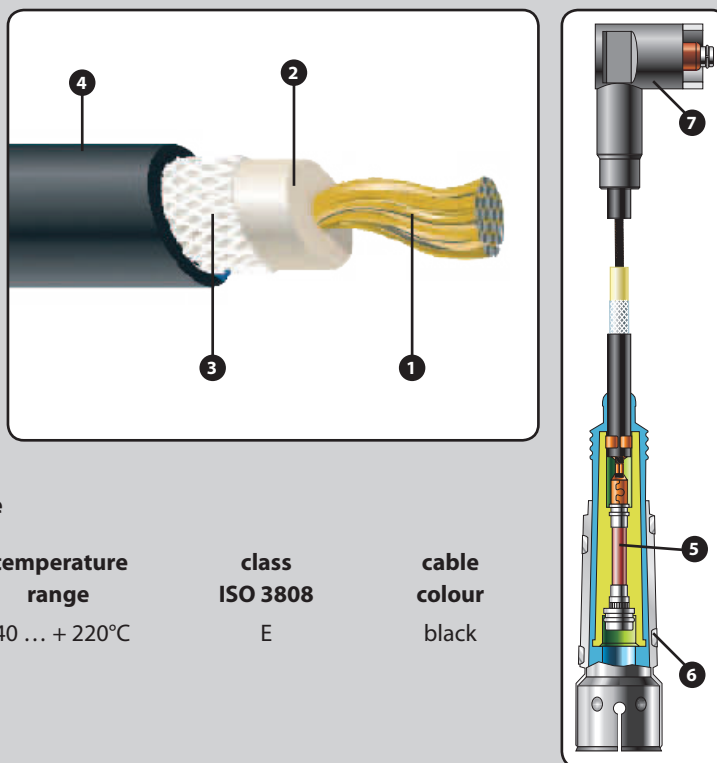

Ignition lead sets – marking, technical specifications

Construction of sets - copper core

Ignition cables consist of a core, inner insulation and outer jacket. The copper core (1) guarantees a loss-free transmission of energy over the cable and consists of stranded tin plated copper wires. The inner insulation (2) provides superior heat resistance and dielectric strength while the tape braiding (3) adds strength and flexibility. The outer silicone jacket (4) protects the cable from the working environment under the bonnet.

The suppression is carried out by a suppression resistor (5) implemented in the body of suppressed spark plug boot (6) and distributor boot (7) connectors. The spark plug boot connectors are often shielded by a metal plate for higher heat and mechanical protection. The typical value of the resistor element is 5 or 1 k Ω resistance value.

Technical specification - cable parameters - copper core

type of TESLA set	cable diameter	outer jacket	temperature range	class ISO 3808	cable colour
TxxxC	7 mm	silicone	-40 ... + 220°C	E	black

Construction of sets - inductive core

Ignition cables consist of a core, inner insulation and outer jacket. The inductive core (1) consists of a Kevlar® cord (c) covered with a semi-conductive material (b) and thin stainless steel wire (a) wound over the substrate. The Kevlar® cord ensures excellent tension strength and stability while the winding with the substrate ensures maximum efficiency of energy transmission with suppression. The inner insulation (2) provides superior heat resistance and dielectric strength while the tape braiding (3) adds strength and flexibility. The outer silicone jacket (4) protects the cable from the working environment under the bonnet.

Ignition leads are equipped with various types of terminals (5) on each end. The terminals are covered by silicone rubber boots (6) for insulation and protection against the working environment under the bonnet. Shapes of these components correspond to the OE requirements.