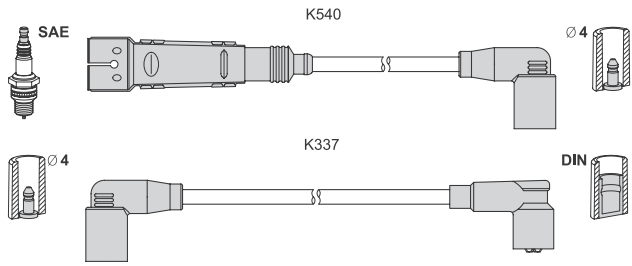

# T 001B

ignition lead sets - summary

**T001B** K540 95 95 100 100 110 110 110 110 K337 100 original T932C

application → T932C (original)

**T002B** K270 75 65 60 55 - original T818C

application → T818C (original)