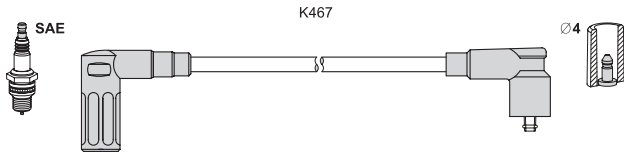

T 829B

ignition lead sets - summary

< T829B

Lancia Prisma (831A80) 1.5	09.85 - 02.92	55	831 B1.048

T830B K467 40 40 55 65 -

Fiat Punto 90 (176) 1.6	01.94 - 04.97	65	176 A9.000
Punto 90 Cabrio 1.6	04.94 - 04.97	65	176 A9.000
Lancia Dedra (835) 1.6 LE cat	07.94 - 07.99	66	159 B9.000
Dedra S.W. (835) 1.6	10.94 - 07.99	66	159 B9.000