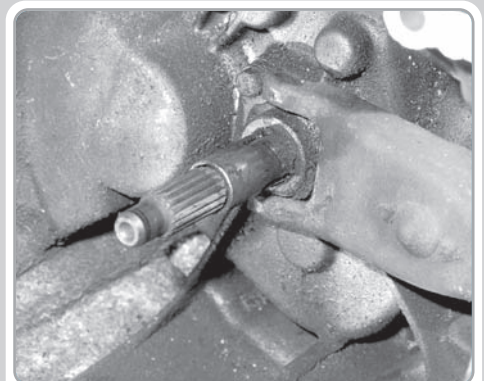

High pedal effort

Cause

- The release bearing does not freely slide on the guide tube.

Repair

- Clean and lubricate the guide tube to bearing contact area with high temp grease.
- If the guide tube is worn or scored, replace the guide tube.