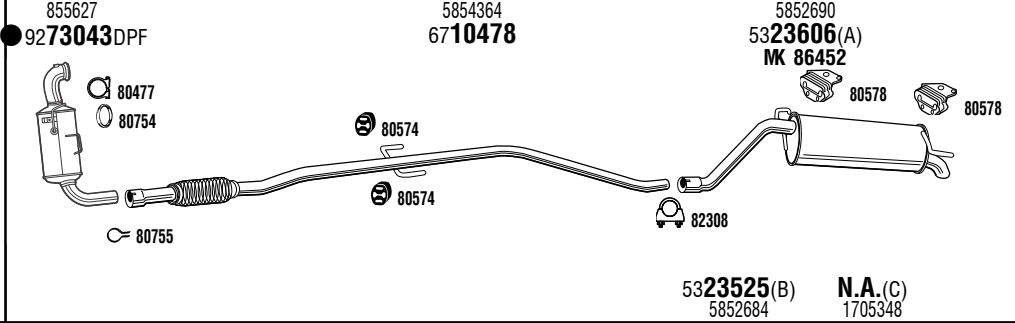

Corisa D Box

1.3 CDTi
07/06-
1248 cc - 75 HP - 55 kW
Mot/Eng: A 13 DTC, Z 13 DTJ
Type/Typ:
DPF EVO S Eng Z13DTJ Mod L08
(A) Without outlet cover
(B) With outlet cover (C) Only Sport

OPH09171BB **DPF**

Corisa D Box

1.3 CDTi
07/06-
1248 cc - 75 HP - 55 kW
Mot/Eng: A 13 DTC, Z 13 DTJ
Type/Typ:
DPF EVO C Eng Z13DTJ Mod L08
(A) Without outlet cover
(B) With outlet cover (C) Only Sport

OPH09171BC **DPF**

Corisa D Box

1.3 CDTi
07/06-
1248 cc - 75 HP - 55 kW
Mot/Eng: A 13 DTC, Z 13 DTJ
Type/Typ:
DPF EVO C Eng Z13DTJ Mod L08
(A) Without outlet cover
(B) With outlet cover (C) Only Sport

OPH09171BD **DPF**

Corisa D Box

1.3 CDTi
07/06-
1248 cc - 90 HP - 66 kW
Mot/Eng: Z 13 DTH
Type/Typ:
DPF EVO S -06/10 Model L08
(A) Without outlet cover (B) With outlet cover
(C) CAT included

OPH09172BA **DPF**

Corisa D Box

1.3 CDTi
07/06-
1248 cc - 90 HP - 66 kW
Mot/Eng: Z 13 DTH
Type/Typ:
DPF EVO C -06/10 Model L08
(A) Without outlet cover (B) With outlet cover
(C) CAT included

OPH09172BB **DPF**

Corisa D Box

1.3 CDTi
06/10-
1248 cc - 95 HP - 70 kW
Mot/Eng: A 13 DTR, Z 13 DTE
Type/Typ:
DPF EVO S

OPH09175A **DPF**