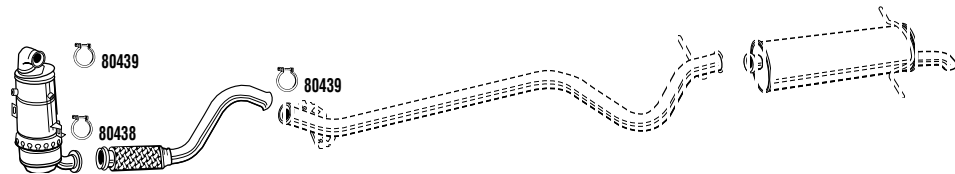

Ranch MPV

1.6 HDi
04/08-
1560 cc - 90 HP - 66 kW
Mot/Eng: 9HX (DV6ATED4)
Type/Typ:
DPF EVO S Alternative CAT+DPF
Eng DV6TED4 Mod 7J9HT0, 7J9HX0, 7J9HZ0
(A) -09/10 (B) 10/10- (C) Without extra heating
(D) With extra heating
PEH24532DA **DPF**

174025 1705ZR 1717KS 1730X9
92**93014**DPF 61**07967**(D) N.A.(A)(C) N.A.(A)(C)

N.A.(C) 67**10565**(B)(C) 64**10584**(D) N.A.(B)(C) N.A.(D)
1706P6 1717RF 1717GX 1730JZ 1730Y1

Ranch MPV

1.6 HDi
04/08-
1560 cc - 90 HP - 66 kW
Mot/Eng: 9HX (DV6ATED4)
Type/Typ:
DPF EVO S Altern only CAT only DPF
Eng DV6TED4 Mod 7J9HT0, 7J9HX0, 7J9HZ0
(A) -09/10 (B) 10/10- (C) Without extra heating
(D) With extra heating
PEH24532DB **DPF**

1731EN 1731JT 1705ZR 1717KS 1730X9
00**28099**CAT 92**93051**DPF 61**07967**(D) N.A.(A)(C) N.A.(A)(C)