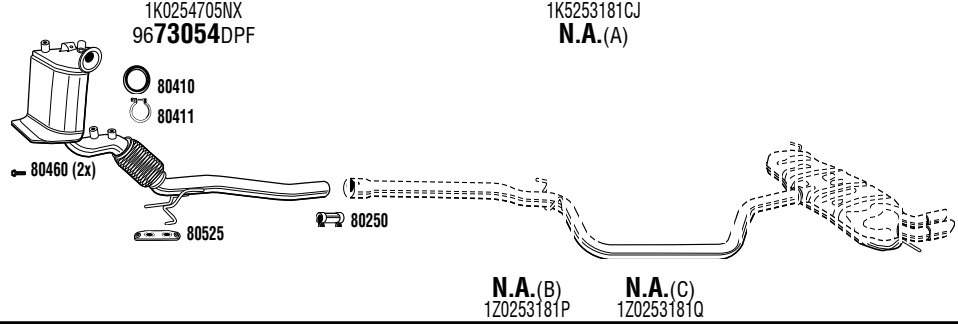

Octavia

4WD
2.0 TDi
07/06-
1968 cc - 140 HP - 103 kW
Mot/Eng: BMM
Type/Typ: 1Z5
DPF EVO C
07/06-05/10
(A) PR Code Op0 (B) Pr Code OP1
(C) PR Code OP3
SKH19821B **DPF**