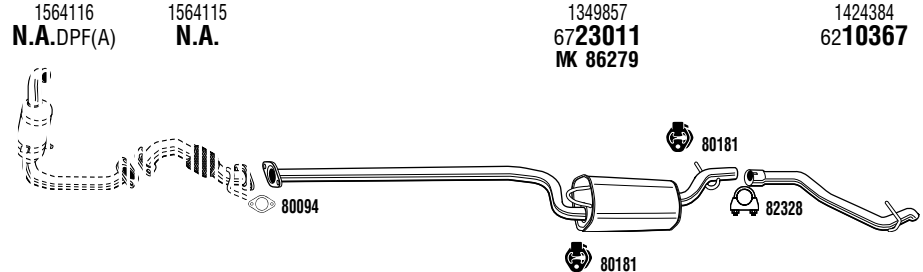

1564116 1564115 1349857 1424384
N.A.DPF(A) **N.A.** 67**23011** 62**10367**
MK 86279

Focus II
 1.6 TDCi
04/05-
1560 cc - 90 HP - 66 kW
Mot/Eng: HHDA, HHDB
Type/Typ: DA-
DPF EVO C
Eng **C16DD0X** Euro 4
Model **DB4/FCH**
(A) -01/08 (B) 12/09- (C) CAT included
FOH18956BC **DPF**