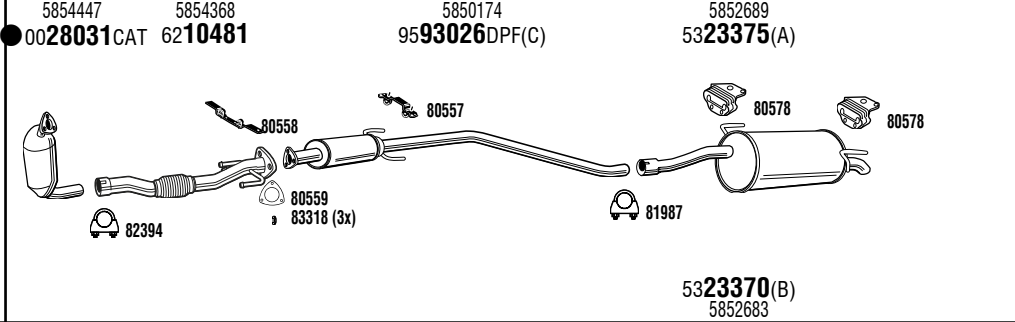

Corisa D Box

1.3 CDTi
07/06-
1248 cc - 90 HP - 66 kW
Mot/Eng: Z 13 DTH
Type/Typ:
DPF EVO S -06/10 Model L08
(A) Without outlet cover (B) With outlet cover
(C) CAT included