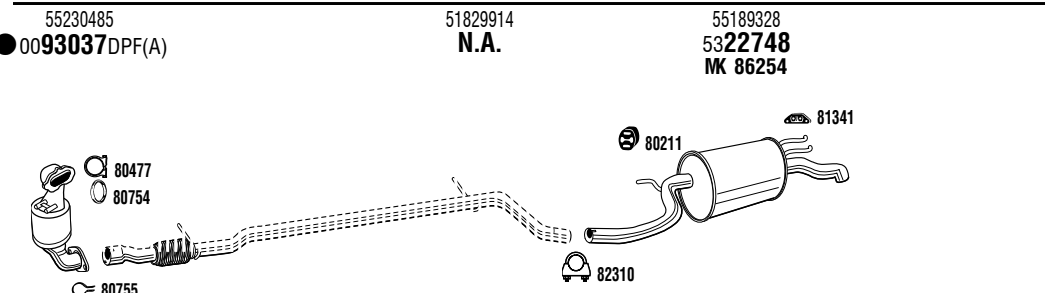

Musa
MPV
1.3 D
09/06-
1248 cc - 90 HP - 66 kW
Mot/Eng: 199 A3.000
Type/Typ: 350
DPF EVO S Euro 5 10/05-
Model 350AXG1A
(A) CAT included

LNH23357DA **DPF**