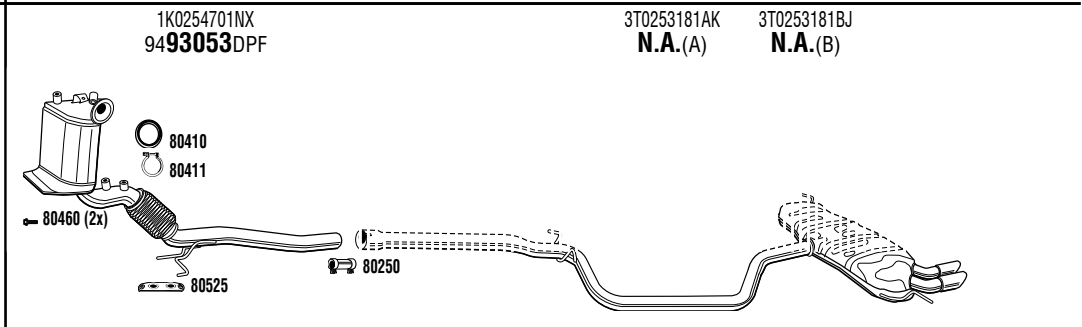

Superb
 2.0 TDi
10/09-03/10
1968 cc - 140 HP - 103 kW
Mot/Eng: BMP
Type/Typ: 3T5
DPF EVO S 03/08-03/10
(A) Without tailpipe cover
(B) With tailpipe cover