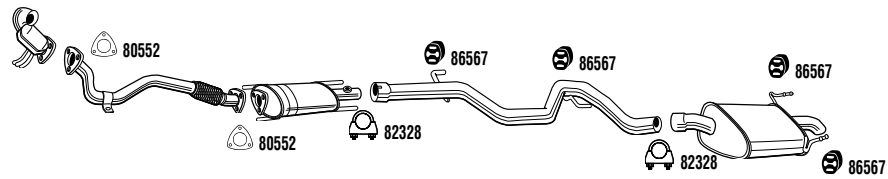

Vectra C

1.9 CDTi
10/05-07/08
1910 cc - 100 HP - 74 kW
Type/Typ:
Mot/Eng: Z 19 DTL
DPF EVO S Model F69
Chassis Nbr 61000001-71021891

55187600 55185819 55187619 13139037 24422037
91**28190**CAT 62**10463** 92**93018**DPF 66**08964** 52**23036**

N.A.CAT
R1620190

VHH23246BA **DPF**

Vectra C

1.9 CDTi
10/05-07/08
1910 cc - 100 HP - 74 kW
Mot/Eng: Z 19 DTL
Type/Typ:
DPF EVO S
Chassis Nbr 71021892- Model F69
(A) M/T

R1620201 55185819 55563184 13139037 24422037
N.A.CAT(A) 62**10463** 92**93023**DPF 66**08964** 52**23036**