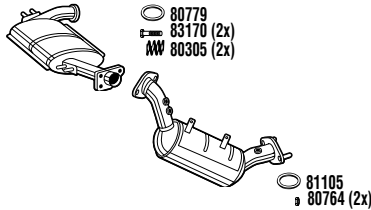

Grand Vitara II
Off-Road 4WD

1.9 DDiS
10/05-
1870 cc - 129 HP - 95 kW
Mot/Eng: F9QB
Type/Typ: JT
DPF EVO S
Chassis Nbr -JSAJTA44V00250000
Chassis Nbr -JSAJTD44V00250000

SZH19393AA **DPF**

1413067JA0H02 1419067J20H02
9128192CAT 9293109DPF