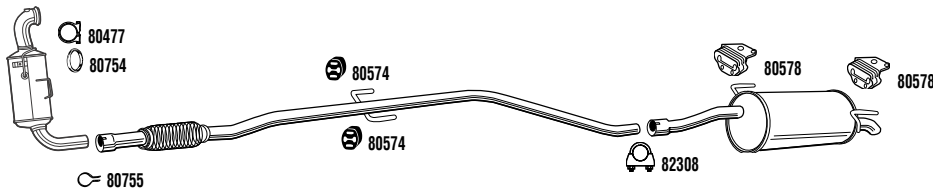

53**23370**(B) N.A.(C)
5852683 1705348

Corsa D
Hatchback

1.3 CDTi
06/10-

1248 cc - 95 HP - 70 kW
Mot/Eng: A 13 DTR, Z 13 DTE, Z 13 DTR
Type/Typ:
DPF EVO S 01/09- Model L08, L68
Eng A13DTE, A13DTR, Z13DTE
(A) Without outlet cover (B) With outlet cover
(C) Only Sport (D) CAT included

OPH33721A **DPF**

855627
● 92**73043**DPF(D)

5854364
67**10478**

5852689
53**23375**(A)