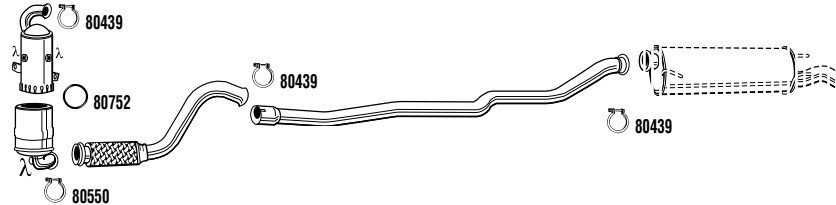

Partner MPV

1.6 HDi
08/10-
1560 cc - 112 HP - 82 kW
Mot/Eng:
Type/Typ:
DPF EVO C
Alternative only CAT only DPF
06/08- For vehicles with extra heating
Eng DV6TED4 Mod 7J9HZ0
PEH33871AH **DPF**

1731EN 1731JT 1705ZR 1717GX 1730Y1
00**28099**CAT 92**73051**DPF 61**07967** 64**10584** N.A.