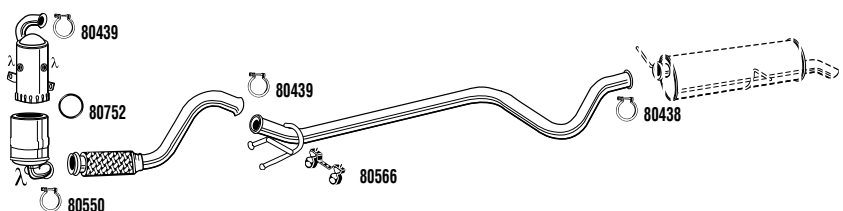

C4

Hatchback

1.6 HDi

11/04-

1560 cc - 109 HP - 80 kW

Mot/Eng: 9HY (DV6TED4), 9HZ (DV6TED4)

Type/Typ: LC-

DPF EVO S

Euro 4 Alternative CAT+DPF 09/04-

Mod LC9HYB, LC9HYH, LC9HZB, LC9HZH

CIH18337CA **DPF**

173833 174037 1705ZR
00**28099**CAT 92**93051**DPF 61**07967**

1717Z9
67**08227**

1730S4
N.A.