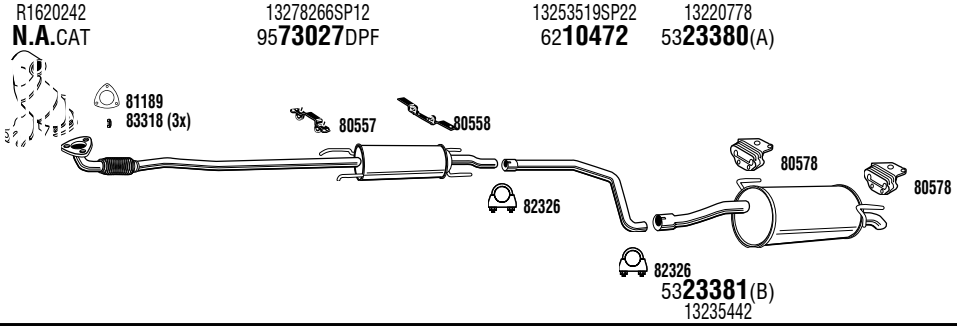

VHH33730B **DPF**

CorсаVan Mk IV
Box
1.3 CDTi
07/06-
1248 cc - 75 HP - 55 kW
Mot/Eng: Z 13 DTJ
DPF EVO S 06/10- Model L08
(A) Without outlet cover (B) With outlet cover

VHH33752BA **DPF**

CorсаVan Mk IV
Box
1.3 CDTi
07/06-
1248 cc - 75 HP - 55 kW
Mot/Eng: Z 13 DTJ
DPF EVO C 06/10- Model L08
(A) Without outlet cover (B) With outlet cover