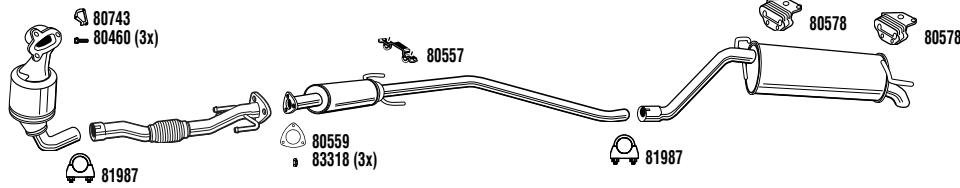

5852690
53**23606**(A)
MK 86452

53**23525**(B)
5852684

Corsa D
Hatchback

1.3 CDTi
07/06-

1248 cc - 75 HP - 55 kW
Mot/Eng: A 13 DTC, Z 13 DTJ
DPF EVO C
Eng Z 13 DTJ Model L08, L68
(A) Without outlet cover (B) With outlet cover