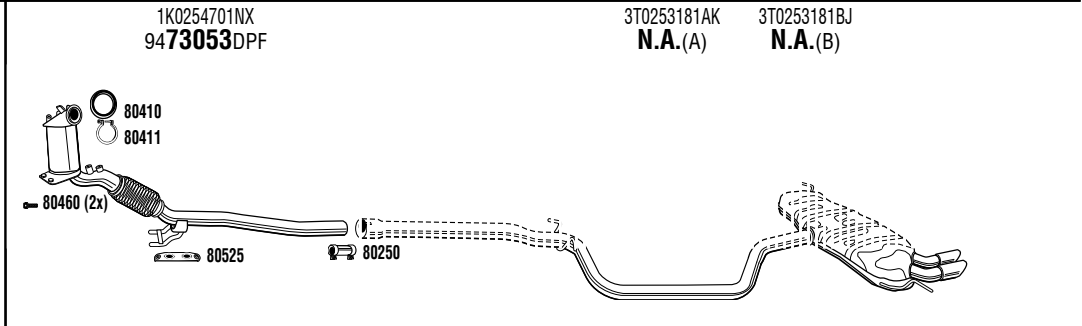

Superb
Hatchback
2.0 TDi
03/08-
1968 cc - 140 HP - 103 kW
Mot/Eng: BMP
Type/Typ: 3T4
DPF EVO C 03/08-03/10
(A) Without tailpipe cover
(B) With tailpipe cover