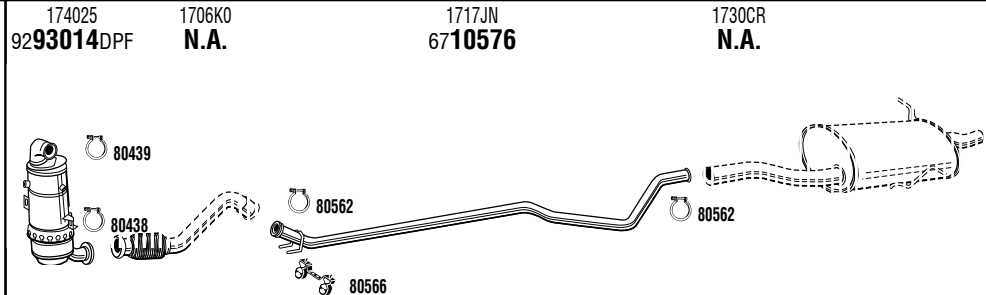

PEH23230BB **DPF**

3008
MPV
1.6 HDi
06/09-
1560 cc - 109 HP - 80 kW
Mot/Eng: 9HZ (DV6TED4)
Type/Typ:
DPF EVO S
Mod 0U9HZ8, 0U9HZT