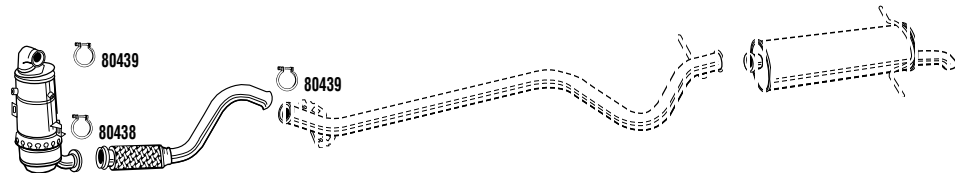

N.A.(C) 67**10565**(B)(C) 64**10584**(D) N.A.(B)(C) N.A.(D)
1706P6 1717RF 1717GX 1730JZ 1730Y1

Ranch MPV

1.6 HDi
04/08-
1560 cc - 90 HP - 66 kW
Mot/Eng: 9HX (DV6ATED4)
Type/Typ:
DPF EVO C Altern only CAT only DPF
Eng DV6TED4 Mod 7J9HT0, 7J9HX0, 7J9HZ0
(A) -09/10 (B) 10/10- (C) Without extra heating
(D) With extra heating
PEH24532DD **DPF**

1731EN 1731JT 1705ZR 1717KS 1730X9
00**28099**CAT 92**73051**DPF 61**07967**(D) N.A.(A)(C) N.A.(A)(C)