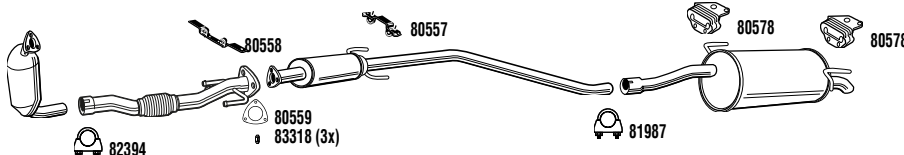

53**23370**(B)
5852683

Corsa D
Hatchback

1.3 CDTi
07/06-

1248 cc - 90 HP - 66 kW
Mot/Eng: Z 13 DTH
DPF EVO C
07/06-06/10 Model L08, L68
(A) Without outlet cover (B) With outlet cover

OPH19726BB **DPF**

855627
92**93043**DPF(D)

5854364
67**10478**

5852689
53**23375**(A)