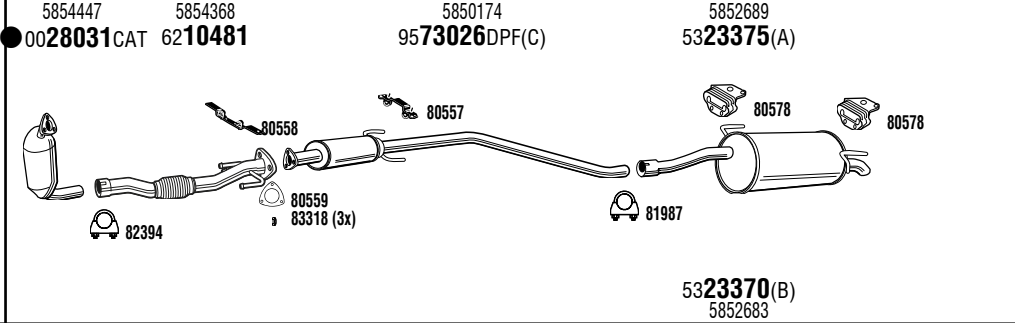

Corisa D Box

1.3 CDTi
07/06-
1248 cc - 90 HP - 66 kW
Mot/Eng: Z 13 DTH
Type/Typ:
DPF EVO C -06/10 Model L08
(A) Without outlet cover (B) With outlet cover
(C) CAT included