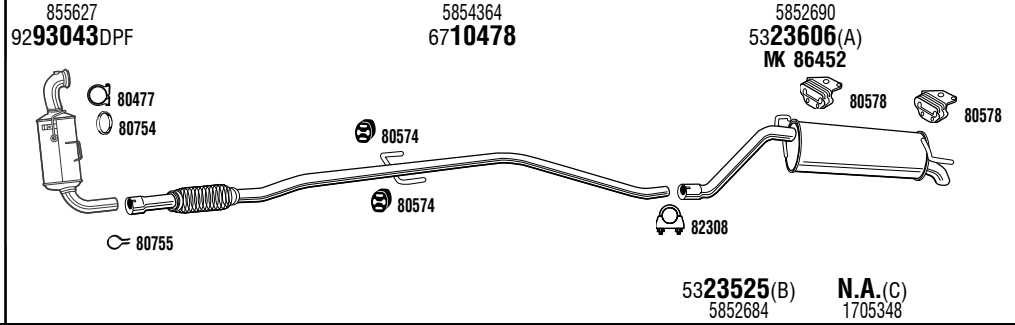

Corisa D Box

1.3 CDTi
07/06-
1248 cc - 75 HP - 55 kW
Mot/Eng: A 13 DTC, Z 13 DTJ
Type/Typ:
DPF EVO S Eng Z13DTJ Mod L08
(A) Without outlet cover
(B) With outlet cover (C) Only Sport

OPH09171BB **DPF**

Corisa D Box

1.3 CDTi
07/06-
1248 cc - 75 HP - 55 kW
Mot/Eng: A 13 DTC, Z 13 DTJ
Type/Typ:
DPF EVO C Eng Z13DTJ Mod L08
(A) Without outlet cover
(B) With outlet cover (C) Only Sport