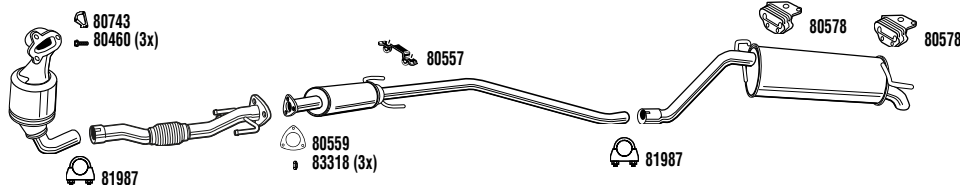

53**23525**(B) N.A.(C)
5852684 1705348

Corsa D
Box

1.3 CDTi
07/06-

1248 cc - 75 HP - 55 kW
Mot/Eng: A 13 DTC, Z 13 DTJ
Type/Typ:
DPF EVO S Eng Z13DTJ Mod L08
(A) Without outlet cover
(B) With outlet cover (C) Only Sport

OPH09171BA **DPF**