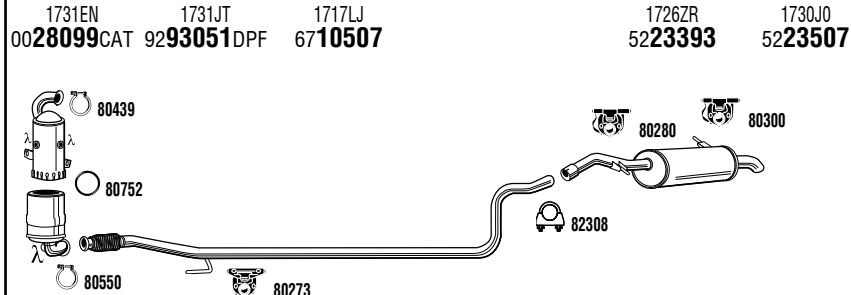

PEH23230AB **DPF**

1007
Hatchback
1.6 HDi
06/07-
1560 cc - 109 HP - 80 kW
Mot/Eng: 9HZ (DV6TED4)
Type/Typ: KM-
DPF EVO S
Alternative only CAT only DPF
08/07-107/07 Model KM9HZA