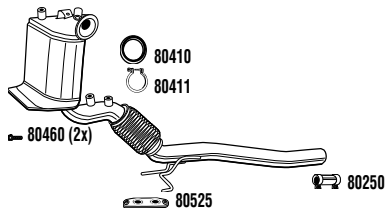

1K0254701NX
94**93053**DPF