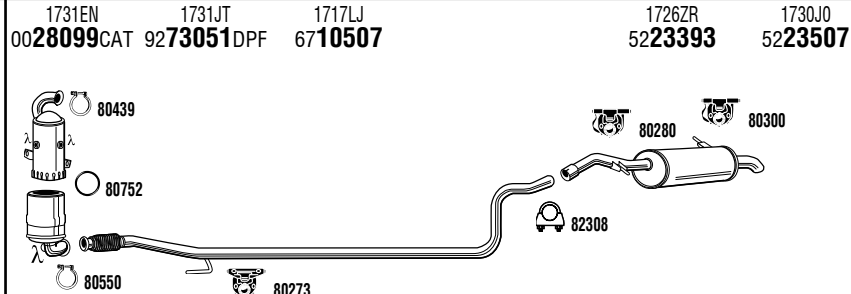

PEH23230BA **DPF**

1007
Hatchback
1.6 HDi
06/07-
1560 cc - 109 HP - 80 kW
Mot/Eng: 9HZ (DV6TED4)
Type/Typ: KM-
DPF EVO C
Alternative only CAT only DPF
08/07-107/07 Model KM9HZA