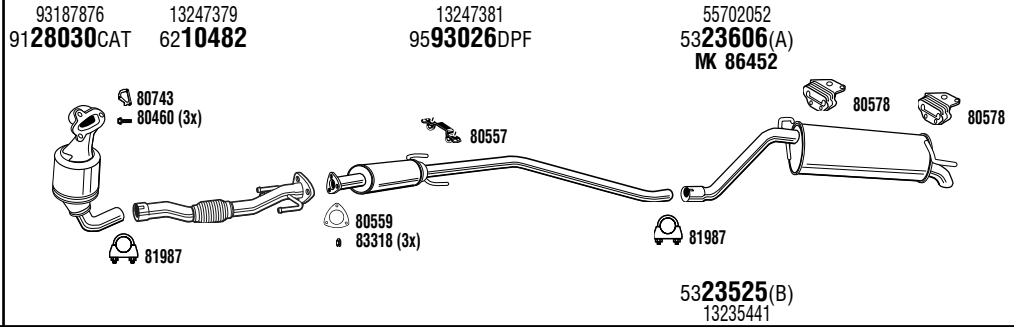

VHH33730B **DPF**

CorсаVan Mk IV
Box
1.3 CDTi
07/06-
1248 cc - 75 HP - 55 kW
Mot/Eng: Z 13 DTJ
DPF EVO S 06/10- Model L08
(A) Without outlet cover (B) With outlet cover

VHH33752BA **DPF**

CorсаVan Mk IV
Box
1.3 CDTi
07/06-
1248 cc - 75 HP - 55 kW
Mot/Eng: Z 13 DTJ
DPF EVO C 06/10- Model L08
(A) Without outlet cover (B) With outlet cover