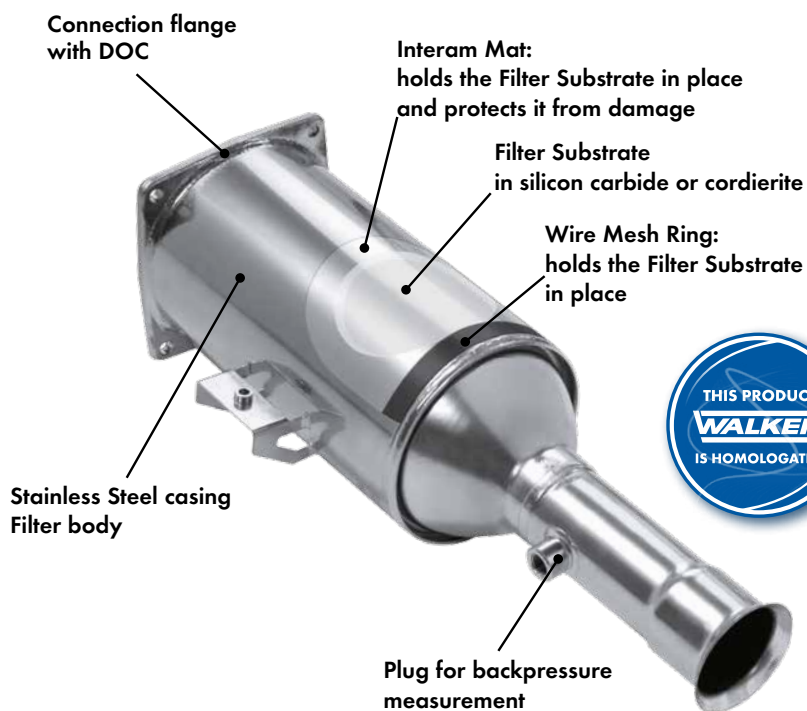

Tenneco provides emissions control technology and products to help our original equipment customers meet increasingly stringent emissions regulations worldwide. Throughout the vehicle lifecycle, we continue to provide emissions solutions with our Aftermarket emissions control product line, including the new Walker[®] Evolution DPF range.

**When replacing a DPF, always check the status of the catalytic converter.
Replace the DPF and catalytic converter together.**

Walker® Evolution DPF for Aftermarket

A Diesel Particulate Filter (DPF) is a device designed to remove diesel particle matter or soot from the exhaust gas of a diesel engine.