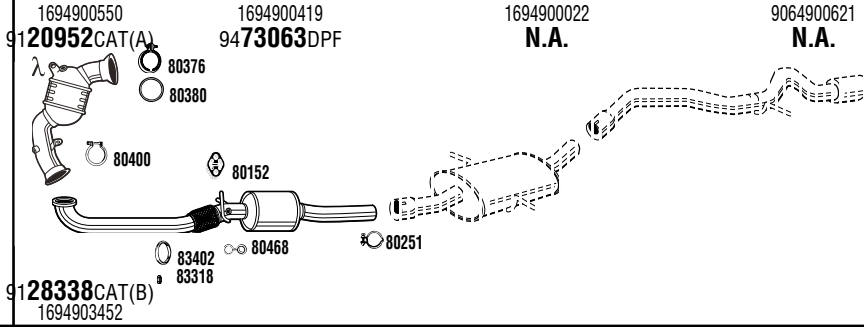

A 160
Hatchback
2.0 CDI
09/04-06/12
1991 cc - 82 HP - 60 kW
Mot/Eng: OM 640.942
Type/Typ: W169 (169.006, 169.306)
DPF EVO C
Mod 169306
(A) Euro 4 (B) Euro 5
MBH18263CC **DPF**