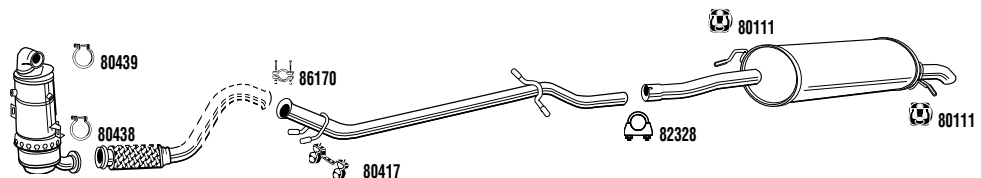

CIH18462BB DPF

C5

1.6 HDi

09/04-

1560 cc - 109 HP - 80 kW

Mot/Eng: 9HY (DV6TED4)

Type/Typ: RE- (RE8HZB)

DPF EVO C

Alternative CAT+DPF 09/04-07/07

Mod RE9HZB

174025 170602 1717CP 1726RV
9273014DPF N.A. 6609113 6422699
MK 86250