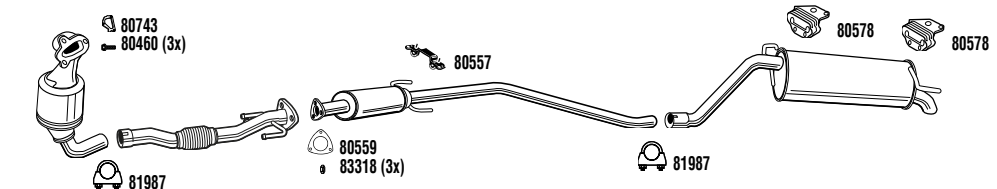

VHH23273BA DPF

Corisa Mk IV Hatchback

1.3 CDTi
07/06-
1248 cc - 75 HP - 55 kW
Mot/Eng: A 13 DTC, Z 13 DTJ
DPF EVO C Eng Z 13 DTJ 08/06-
Model L08, L68
(A) Without outlet cover (B) With outlet cover

93187876 13247379 13247381 55702052
9128030CAT 6210482 9573026DPF 5323606(A)
MK 86452