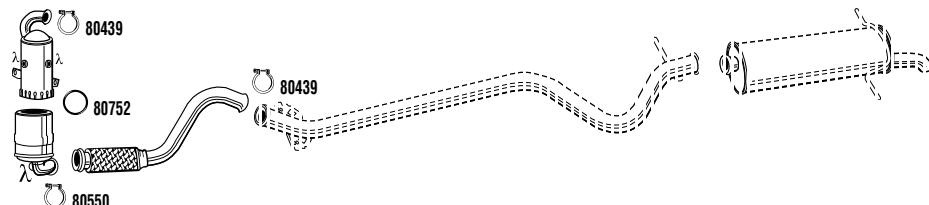

N.A.(C) 67**10565**(B)(C) 64**10584**(D) N.A.(B)(C) N.A.(D)
1706P6 1717RF 1717GX 1730JZ 1730Y1