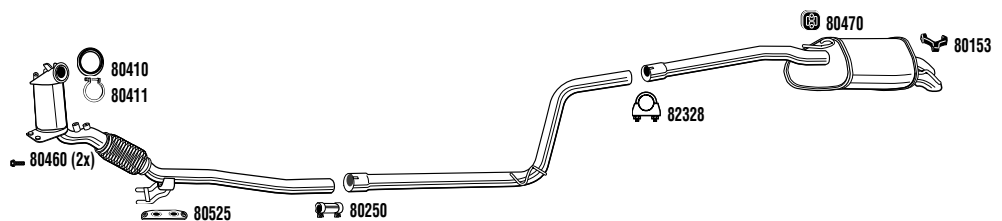

VWH17810CB DPF

Caddy III

1.9 TDi
04/04-08/10
1896 cc - 105 HP - 77 kW
Mot/Eng: BJB, BLS
Type/Typ: 2KB, 2KJ, 2CB, 2CJ
DPF EVO C
Eng BLS Model 2KB Code pr 7GG

1K0254705MX
94**73053**DPF

2K0253209C
63**08951**

2K0253609C
63**22886**