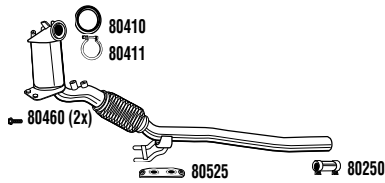

Octavia

1.9

09/04-12/10

1896 cc - 105 HP - 77 kW

Mot/Eng: BJB, BKC, BLS, BXE

Type/Typ: 1Z5

DPF EVO S

SKH18248A **DPF**

1K0254701NX
94**73053**DPF