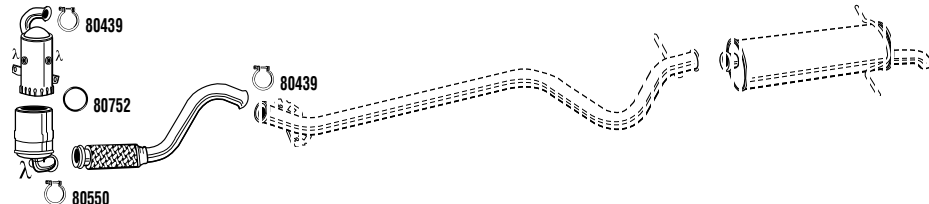

N.A.(C) 67**10565**(B)(C) 64**10584**(D) N.A.(B)(C) N.A.(D)
1706P6 1717RF 1717GX 1730JZ 1730Y1

Ranch MPV

1.6 HDi
04/08-
1560 cc - 90 HP - 66 kW
Mot/Eng: 9HX (DV6ATED4)
Type/Typ:
DPF EVO C Alternative CAT+DPF
Eng DV6TED4 Mod 7J9HT0, 7J9HX0, 7J9HZ0
(A) -09/10 (B) 10/10- (C) Without extra heating
(D) With extra heating
PEH24532DC **DPF**

174025 1705ZR 1717KS 1730X9
92**73014**DPF 61**07967**(D) N.A.(A)(C) N.A.(A)(C)