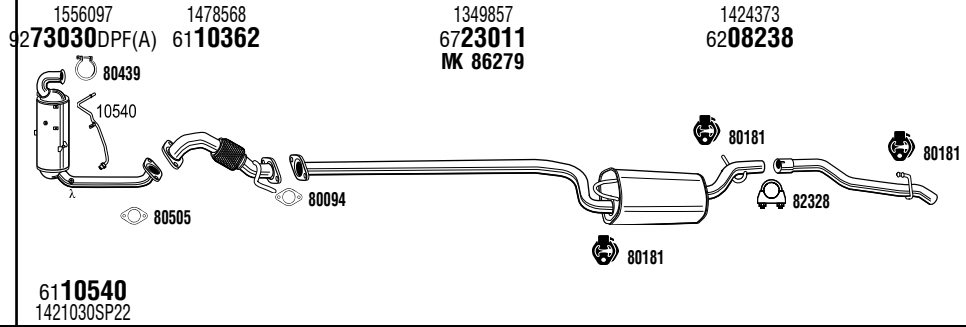

Ford

Focus C-Max MPV

1.6 TDCi
10/03-03/07
1560 cc - 109 HP - 80 kW
Mot/Eng: G8DA, G8DB
Type/Typ:
DPF EVO C
-05/07 Eng C16DD0X Model DMM
(A) CAT included

FOH17631B **DPF**

Focus C-Max MPV

2.0 TDCi
10/03-03/07
1997 cc - 133 HP - 98 kW
Mot/Eng: G6DC, G6DE, G6DF
Type/Typ:
DPF EVO S