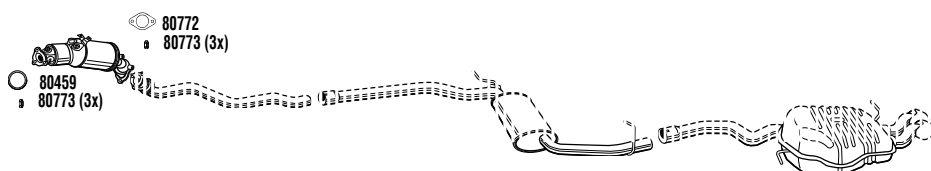

A5
Convertible
2.0 TDi
05/09-
1968 cc - 170 HP - 125 kW
Mot/Eng: CAHA
Type/Typ: 8F7
DPF EVO C 05/09-03/12

ADH30987B **DPF**