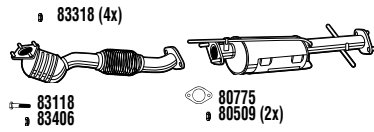

Ford

Transit Connect

Box

1.8 TDCi

06/02-

1753 cc - 90 HP - 66 kW

Mot/Eng: HCPA, HCPB, P9PA, P9PB, P9PC

Mot/Eng: P9PD, R3PA, RWPE, RWPF

Type/Typ: P65-, P70-, P80-

DPF EVO C

1437835
92**28207**CAT

1516909
92**73073**DPF

92**28176**CAT 92**28277**CAT 92**73080**DPF
4967754 5091640 5090572

FOH17783B **DPF**

Transit Connect

Box

1.8 TDCi

08/06-

1753 cc - 110 HP - 81 kW

Mot/Eng: RWPA, RWPC, RWPD

Type/Typ: P65-, P70-, P80-

DPF EVO S

4967754
92**28176**CAT

1516909
92**93073**DPF