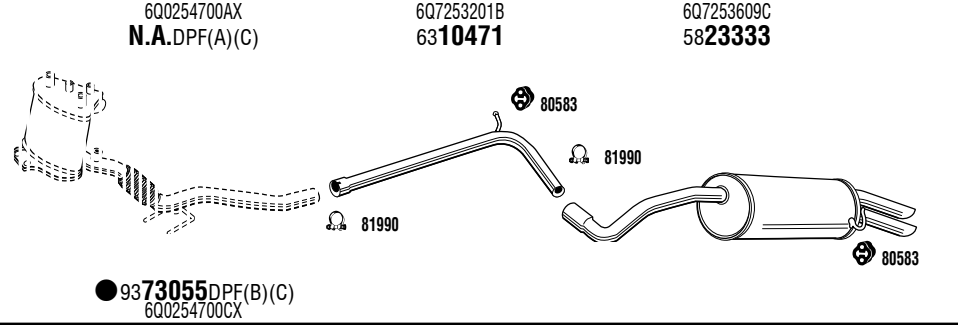

Roomster

MPV
1.4 TDi
09/06-03/10
1422 cc - 80 HP - 59 kW
Mot/Eng: BMS, BNV
Type/Typ: 5J
DPF EVO C 05/06- Model 5J7
(A) Chassis Nbr -5J85006701
(B) Chassis Nbr 5J85006702-
(C) CAT included
SKH19277BB **DPF**