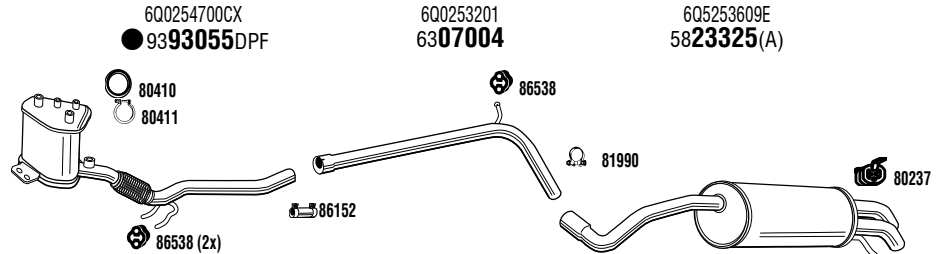

SKH22949BB **DPF**

Fabia
 1.4 TDi
10/07-
1422 cc - 80 HP - 59 kW
Mot/Eng: BMS, BNV
DPF EVO S
01/07-03/10 Eng BMS Mod 542
(A) -10/07