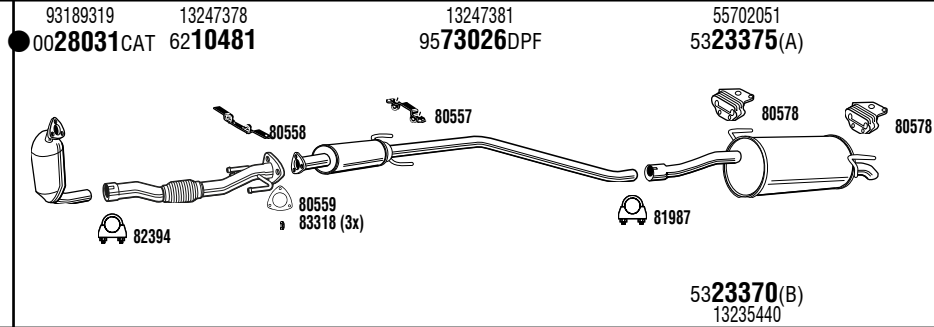

VHH33753BA **DPF**

CorсаVan Mk IV
Box
1.3 CDTi
07/06-
1248 cc - 90 HP - 66 kW
Mot/Eng: Z 13 DTH
DPF EVO C 06/10- Model L08
(A) Without outlet cover (B) With outlet cover