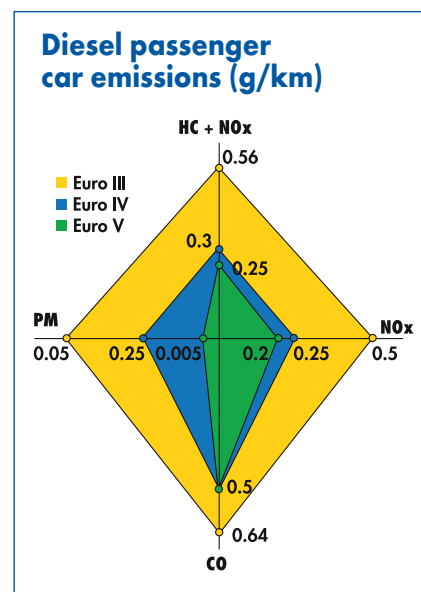

Walker® OE Technology direct to the Aftermarket

Tenneco is a world leading supplier to OE manufacturers. Our advanced technology position and market-leading engineering and development capabilities help bring the most innovative products to aftermarket customers.

1963: Walker® pioneers catalytic converter technology

80's: Walker® catalytic converters introduced in OE and shortly after in the Aftermarket

90's: Walker® develops the first DPF

2000: Walker® starts regular supply of DPFs to OE production

2008: Walker® announces the launch of the Original DPF to the Independent Aftermarket

2014: Walker® announces the launch of the EVO S & EVO C DPF to Independent Aftermarket

Protecting the environment

Tenneco provides emissions control technology and products to help our original equipment customers meet increasingly stringent emissions regulations worldwide. Throughout the vehicle lifecycle, we continue to provide emissions solutions with our Aftermarket emissions control product line, including the new Walker® Evolution DPF range.