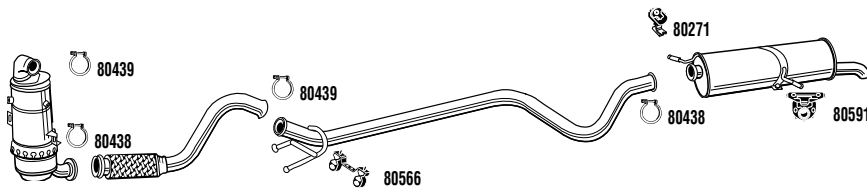

174025 1705ZR 1717Z9
92**93014**DPF 61**07967** 67**08227**

1726WS
52**71211**(A)

N.A.(B)
1730S4

C4

Hatchback

1.6 HDi

11/04-

1560 cc - 90 HP - 66 kW

Mot/Eng: 9HX (DV6ATED4)

Type/Typ: LC-

DPF EVO S Alternative CAT+DPF

09/04-12/11 Eng DV6TED4B

Mod LC9HVB, LC9HVH, LC9HXB, LC9HXH

(A) -05/07 (B) 06/07-

CIH18336BA **DPF**

173833 174037 1705ZR
00**28099**CAT 92**93051**DPF 61**07967**

1717Z9
67**08227**

1726WS 1730S4
52**71211**(A) N.A.(B)