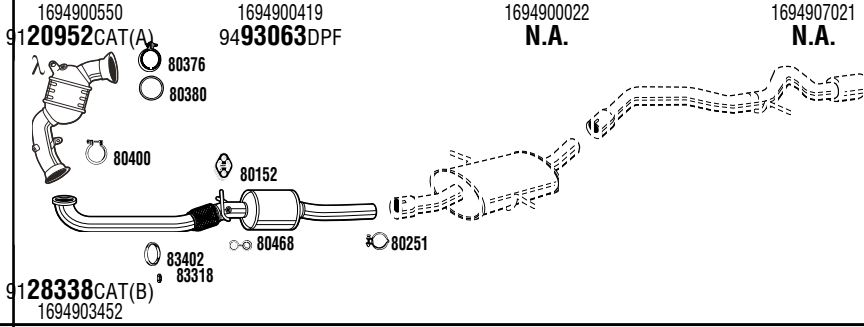

A 160
Hatchback
2.0 CDI
09/04-06/12
1991 cc - 82 HP - 60 kW
Mot/Eng: OM 640.942
Type/Typ: W169 (169.006, 169.306)
DPF EVO S
Vehicles with sports package
(A) Euro 4 (B) Euro 5
MBH18263BB **DPF**