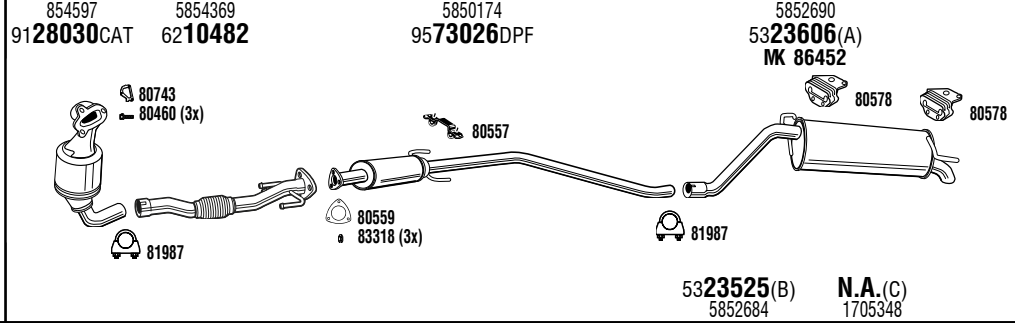

Corisa D Box

1.3 CDTi
07/06-
1248 cc - 75 HP - 55 kW
Mot/Eng: A 13 DTC, Z 13 DTJ
Type/Typ:
DPF EVO C Eng Z13DTJ Mod L08
(A) Without outlet cover
(B) With outlet cover (C) Only Sport

OPH09171BC **DPF**

Corisa D Box