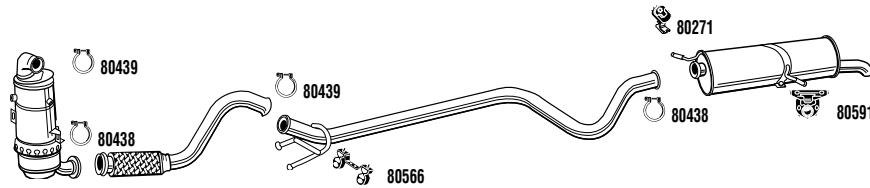

Citroën

C4
Hatchback
1.6 HDi
11/04-
1560 cc - 109 HP - 80 kW
Mot/Eng: 9HY (DV6TED4), 9HZ (DV6TED4)
Type/Typ: LC-
DPF EVO C
Euro 4 Alternative CAT+DPF 09/04-
Mod LC9HYB, LC9HYH, LC9HZB, LC9HZH

174025 1705ZR 171729 1726WS
92**73014**DPF 61**07967** 67**08227** 52**71211**