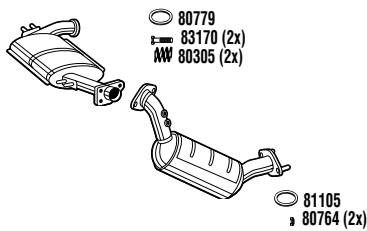

Grand Vitara II
Off-Road 4WD

1.9 DDiS
10/05-
1870 cc - 129 HP - 95 kW
Mot/Eng: F9QB
Type/Typ: JT
DPF EVO S
JSAJTA44V00250001-JSAJTA44V00610000
JSAJTD44V00250001-JSAJTD44V00610000

SZH19393AB **DPF**

1413067JA0H02 1419067J00H02
9128192CAT 9273075DPF