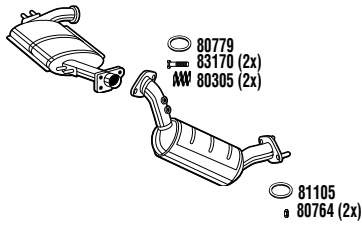

1413067JA0H02 1419067J00H02
9128192CAT 9293075DPF