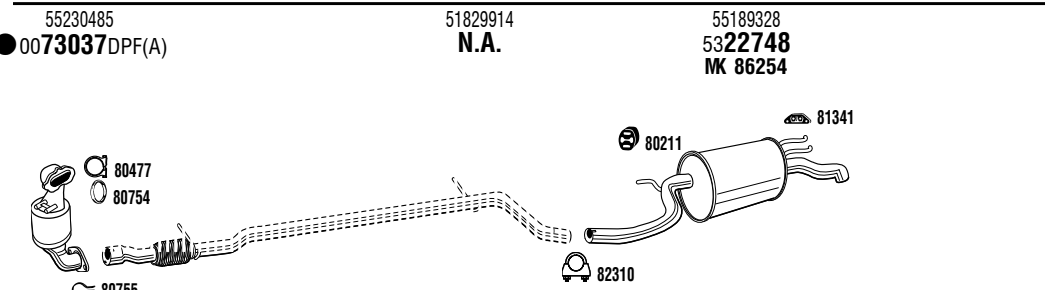

Musa
MPV
1.3 D
09/06-
1248 cc - 90 HP - 66 kW
Mot/Eng: 199 A3.000
Type/Typ: 350
DPF EVO C Euro 5 10/05-
Model 350AXG1A
(A) CAT included

LNH23357DB **DPF**