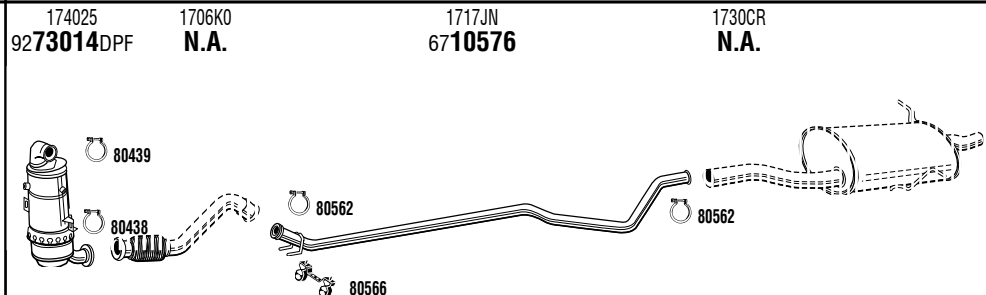

PEH30823A **DPF**

3008
MPV
1.6 HDi
06/09-
1560 cc - 109 HP - 80 kW
Mot/Eng: 9HZ (DV6TED4)
Type/Typ:
DPF EVO C
Mod 0U9HZ8, 0U9HZT