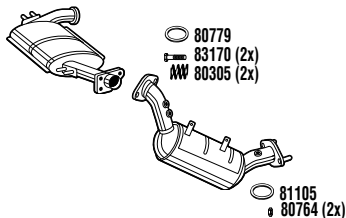

Grand Vitara II
Off-Road 4WD

1.9 DDiS
10/05-
1870 cc - 129 HP - 95 kW
Mot/Eng: F9QB
Type/Typ: JT
DPF EVO C
Chassis Nbr -JSAJTA44V00250000
Chassis Nbr -JSAJTD44V00250000

SZH19393BA **DPF**

1413067JA0H02 1419067J20H02
9128192CAT 9273109DPF