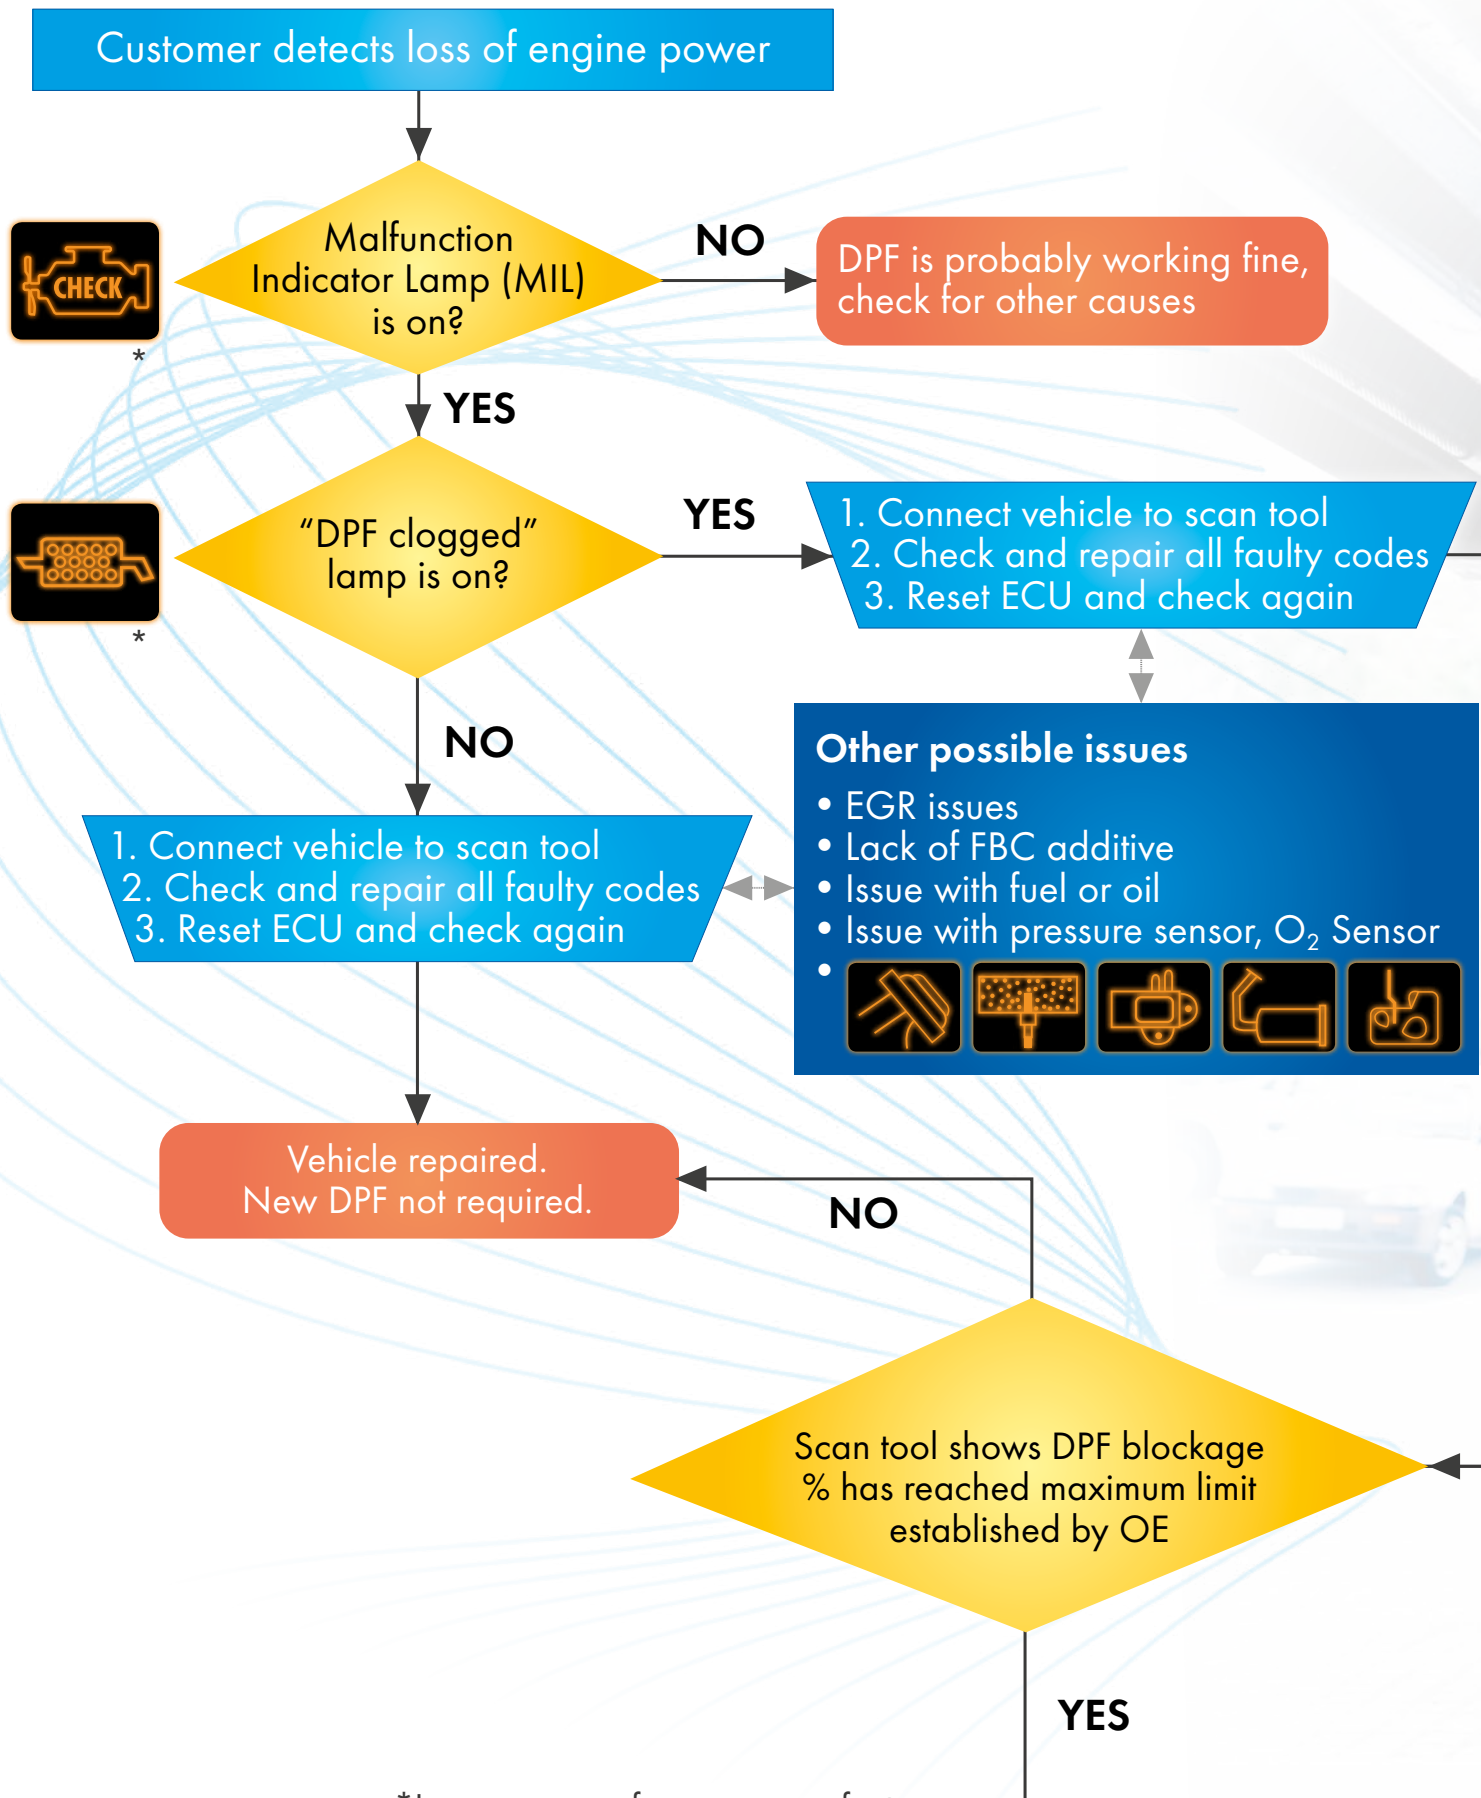

High performance cars, urban-city driving, taxis

Well serviced old cars, new cars, mainly highway driving

SMART DIAGNOSIS OF DPF

*Icon may vary from car manufacturer

Regeneration possible
via Scan Tool
(see manufacturer's vehicle
service manual)