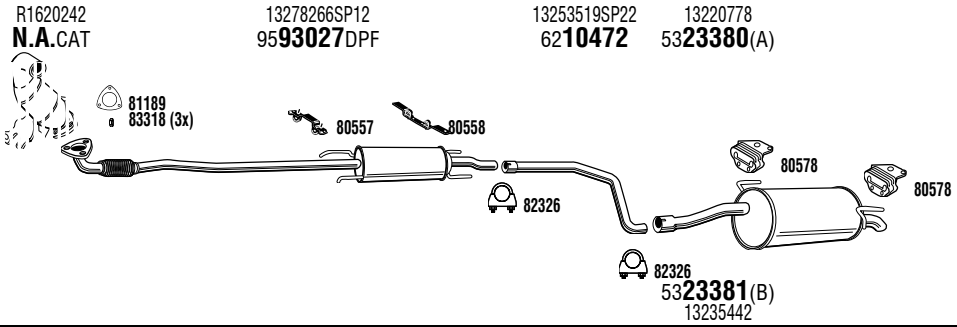

Corса Mk IV
Hatchback
1.7 CDTi
11/06-
1686 cc - 131 HP - 96 kW
Mot/Eng: A 17 DTS
Type/Typ:
DPF EVO S
03/07- Model L08, L68
(A) Without outlet cover (B) With outlet cover