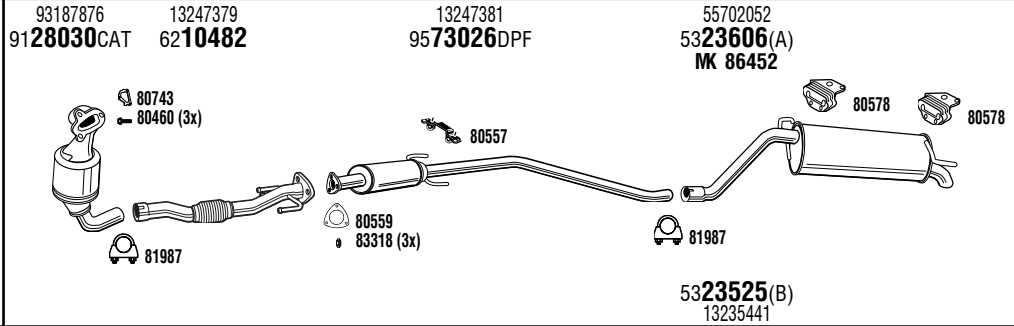

VHH33730B **DPF**

CorсаVan Mk IV
Box
1.3 CDTi
07/06-
1248 cc - 75 HP - 55 kW
Mot/Eng: Z 13 DTJ
DPF EVO S 06/10- Model L08
(A) Without outlet cover (B) With outlet cover

VHH33752BA **DPF**

CorсаVan Mk IV
Box
1.3 CDTi
07/06-
1248 cc - 75 HP - 55 kW
Mot/Eng: Z 13 DTJ
DPF EVO C 06/10- Model L08
(A) Without outlet cover (B) With outlet cover