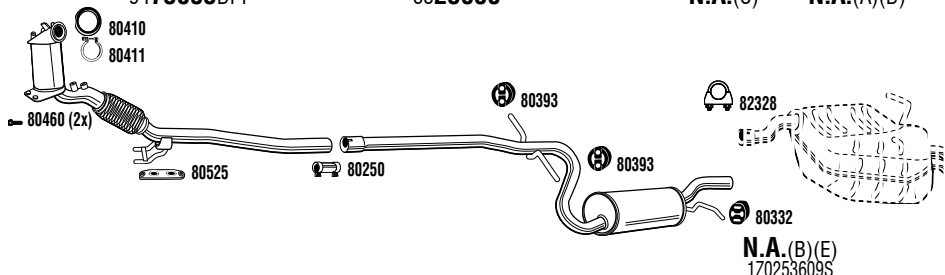

Octavia

2.0 TDi

11/05-

1968 cc - 140 HP - 103 kW

Mot/Eng: BMM

Type/Typ: 1Z3

DPF EVO S

11/05-05/10

(A) PR Code OP1 (B) PR Code OP3

(C) -10/08 (D) 11/08-

SKH20001A **DPF**

1K0254701NX
94**73053**DPF

1K0253209Q
65**23050**

1K5253609D
N.A.(C)

1Z0253609R
N.A.(A)(D)