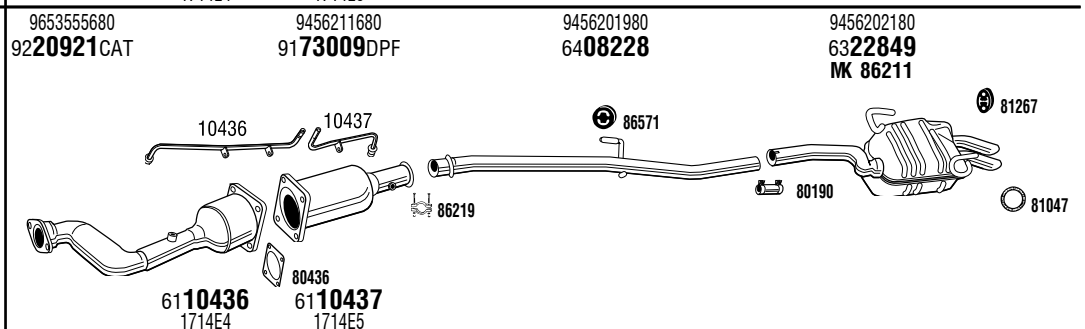

LNH16807AB DPF

106 ● Under development