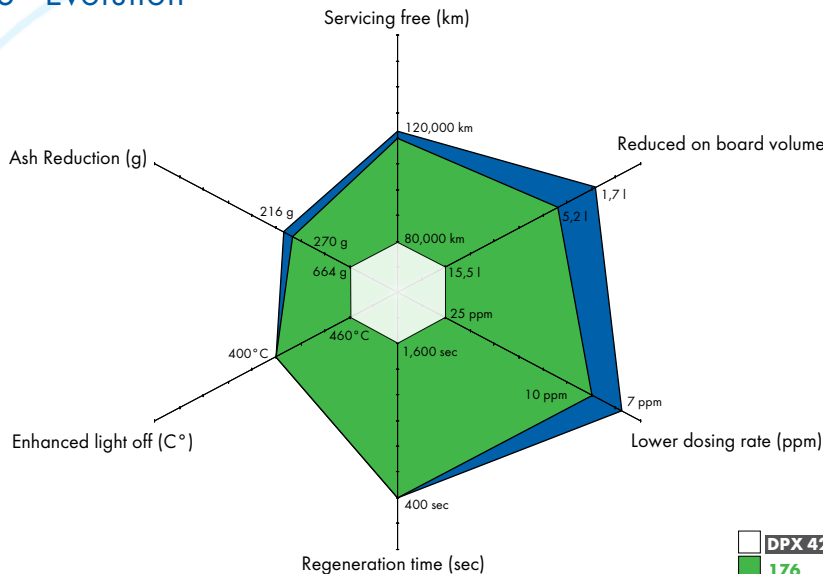

EOLYS® Evolution

The 3 Eolys® are not mixable or compatible with each other

EOLYS® application

EOLYS® IDENTIFICATION				WALKER® REFERENCE NUMBERS				
EOLYS® TANK RING	DAM	PLANT CODE	EOLYS®	EOLYS®	OE 1L	WALKER® 1L	OE 3L	WALKER® 3L
White	→ 9492 (till 04/11/2002)		EOLYS® DPX 42	⇒ EOLYS® DPX 42	973665	80600	997995	80500*
Green	9493 → * (from 05/11/2002)		EOLYS® 176	⇒ EOLYS® 176	973685	80601	973686	80501
Green	12110 → * (from 04/01/2010)	CB, CJ	Infineum F7995	⇒ EOLYS® Powerflex®	9736A0	80603	9736A1	80602
Blue	12166 → * (from 01/03/2010)		EOLYS® Powerflex®	⇒				

Only Eolys® 176 and Infineum F7995 can be mixed

Always with complete kit
FORD/VOLVO/MAZDA → EOLYS® 176

*4,5 L