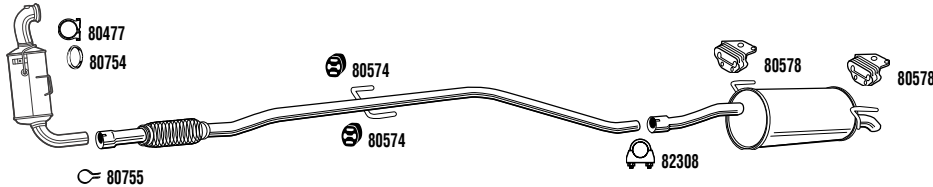

53**23370**(B) N.A.(C)
5852683 1705348

Corsa D
Hatchback

1.3 CDTi
06/10-

1248 cc - 95 HP - 70 kW
Mot/Eng: A 13 DTR, Z 13 DTE, Z 13 DTR
Type/Typ:
DPF EVO C 01/09- Model L08, L68
Eng A13DTE, A13DTR, Z13DTE
(A) Without outlet cover (B) With outlet cover
(C) Only Sport (D) CAT included

OPH33721B **DPF**

854597 5854369
91**28030**CAT 62**10482**

5850174
95**93026**DPF

5852690
53**23606**(A)
MK 86452