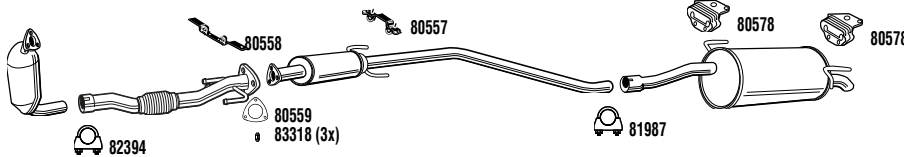

53**23370**(B)
5852683

Corsa D
Hatchback

1.3 CDTi
07/06-

1248 cc - 90 HP - 66 kW
Mot/Eng: Z 13 DTH
DPF EVO S
07/06-06/10 Model L08, L68
(A) Without outlet cover (B) With outlet cover

OPH19726BA **DPF**

5854447 5854368
● 00**28031**CAT 62**10481**

5850174
95**73026**DPF

5852689
53**23375**(A)