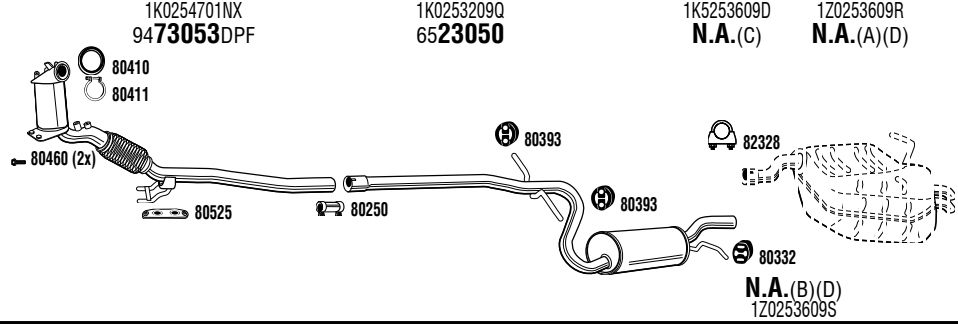

Octavia

2.0 TDi
11/05-
1968 cc - 140 HP - 103 kW
Mot/Eng: BMM
Type/Typ: 1Z5
DPF EVO C
11/05-05/10
(A) PR Code OP1 (B) PR Code OP3
(C) -10/08 (D) 11/08-
SKH20002B **DPF**