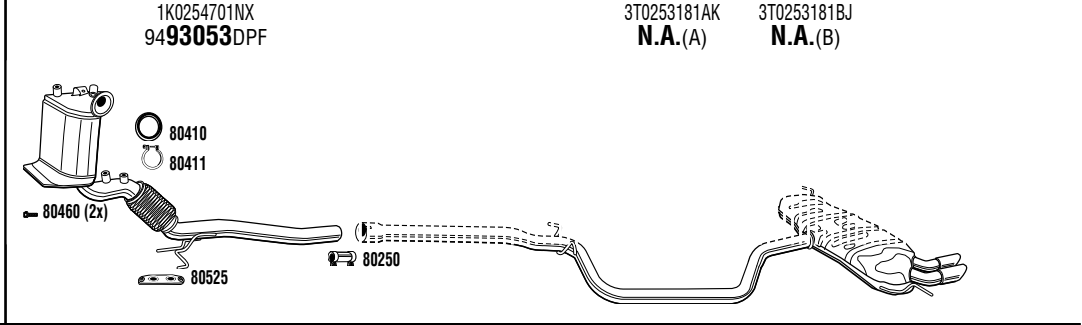

Superb
Hatchback
2.0 TDi
03/08-
1968 cc - 140 HP - 103 kW
Mot/Eng: BMP
Type/Typ: 3T4
DPF EVO S 03/08-03/10
(A) Without tailpipe cover
(B) With tailpipe cover