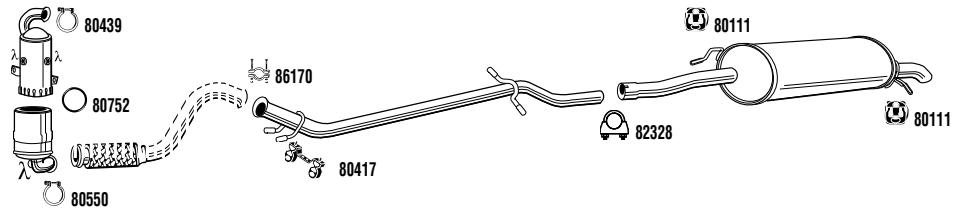

CIH18462BA DPF

C5

1.6 HDi

09/04-

1560 cc - 109 HP - 80 kW

Mot/Eng: 9HY (DV6TED4)

Type/Typ: RE- (RE8HZB)

DPF EVO S

Alternative only CAT only DPF 08/07-01/08

Mod RE9HZB

173833 174037 170602 1717CP 1726RV
0028099CAT 9293051DPF N.A. 6609113 6422699
MK 86250