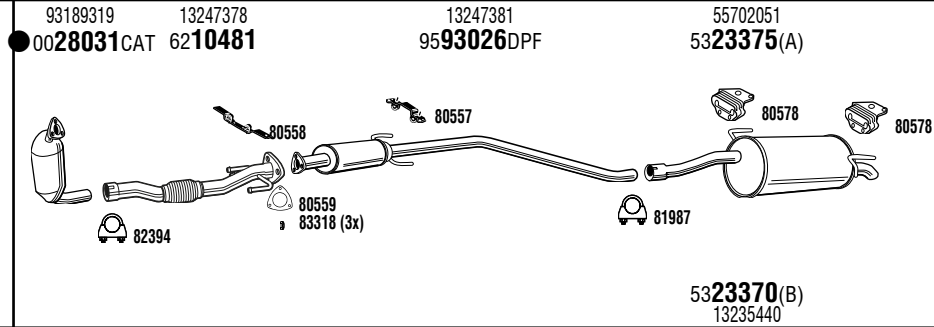

VHH33752BB **DPF**

CorсаVan Mk IV
Box
1.3 CDTi
07/06-
1248 cc - 90 HP - 66 kW
Mot/Eng: Z 13 DTH
DPF EVO S 06/10- Model L08
(A) Without outlet cover (B) With outlet cover