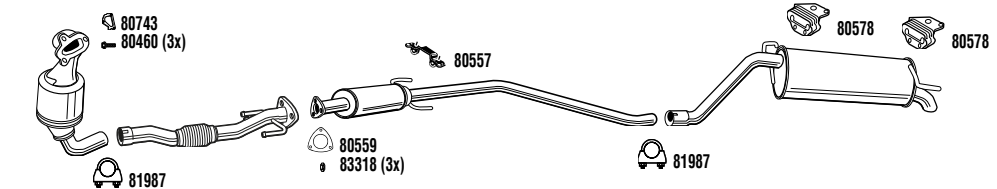

VHH32816BB DPF

Corisa Mk IV Hatchback

1.3 CDTi
07/06-
1248 cc - 75 HP - 55 kW
Mot/Eng: A 13 DTC, Z 13 DTJ
DPF EVO S Eng Z 13 DTJ 08/06-
Model L08, L68
(A) Without outlet cover (B) With outlet cover

93187876 13247379 13247381 55702052
9128030CAT 6210482 9593026DPF 5323606(A)
MK 86452