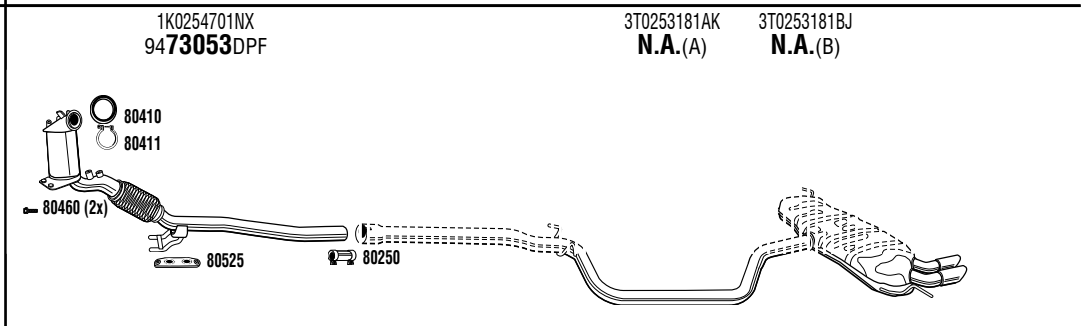

Superb
 2.0 TDi
10/09-03/10
1968 cc - 140 HP - 103 kW
Mot/Eng: BMP
Type/Typ: 3T5
DPF EVO C 03/08-03/10
(A) Without tailpipe cover
(B) With tailpipe cover