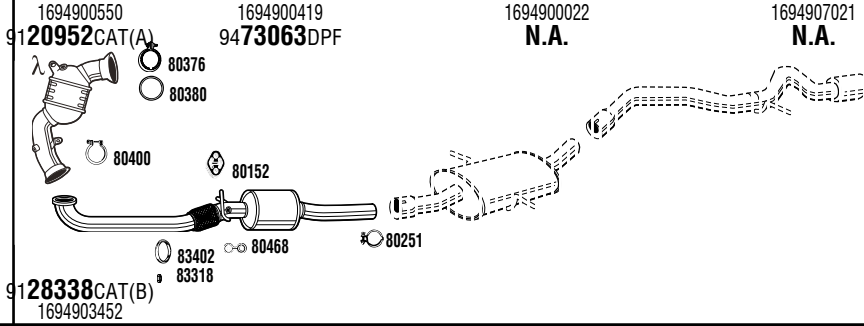

A 160
Hatchback
2.0 CDI
09/04-06/12
1991 cc - 82 HP - 60 kW
Mot/Eng: OM 640.942
Type/Typ: W169 (169.006, 169.306)
DPF EVO C
Vehicles with sports package
(A) Euro 4 (B) Euro 5
MBH18263BC **DPF**