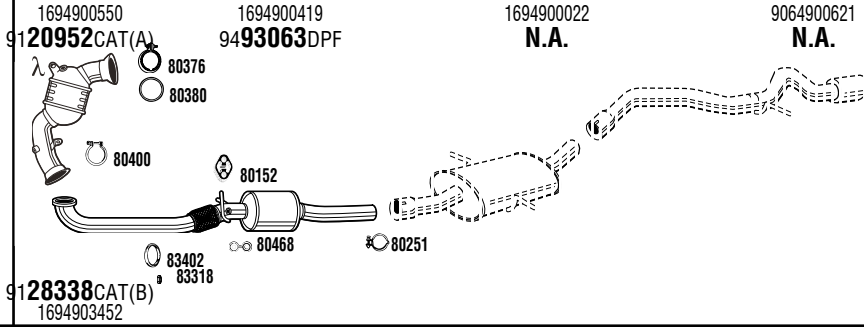

A 160
Hatchback
2.0 CDI
09/04-06/12
1991 cc - 82 HP - 60 kW
Mot/Eng: OM 640.942
Type/Typ: W169 (169.006, 169.306)
DPF EVO S
Mod 169306
(A) Euro 4 (B) Euro 5
MBH18263CB **DPF**